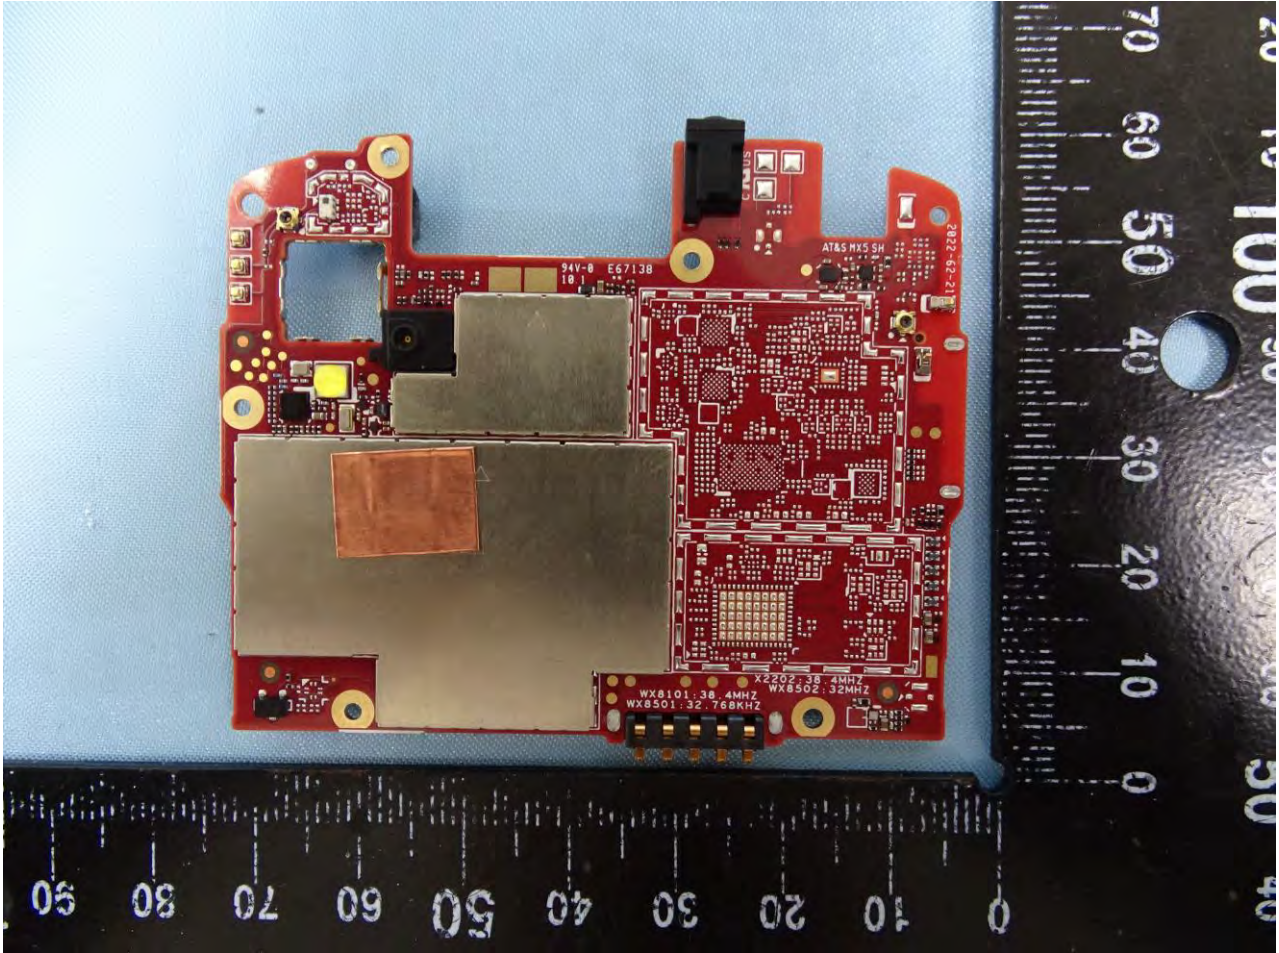

Brand Name: Zebra / Model Name: EC500K

Brand Name: Zebra / Model Name: EC500K

Brand Name: Zebra / Model Name: EC500K

Brand Name: Zebra / Model Name: EC500K

Brand Name: Zebra / Model Name: EC500K

Brand Name: Zebra / Model Name: EC500K

Brand Name: Zebra / Model Name: EC500K

Brand Name: Zebra / Model Name: EC500K

Brand Name: Zebra / Model Name: EC500K

Brand Name: Zebra / Model Name: EC500K

WiFi Core 0 2.4G+5G+BT+BLE Antenna

Brand Name: Zebra / Model Name: EC500K