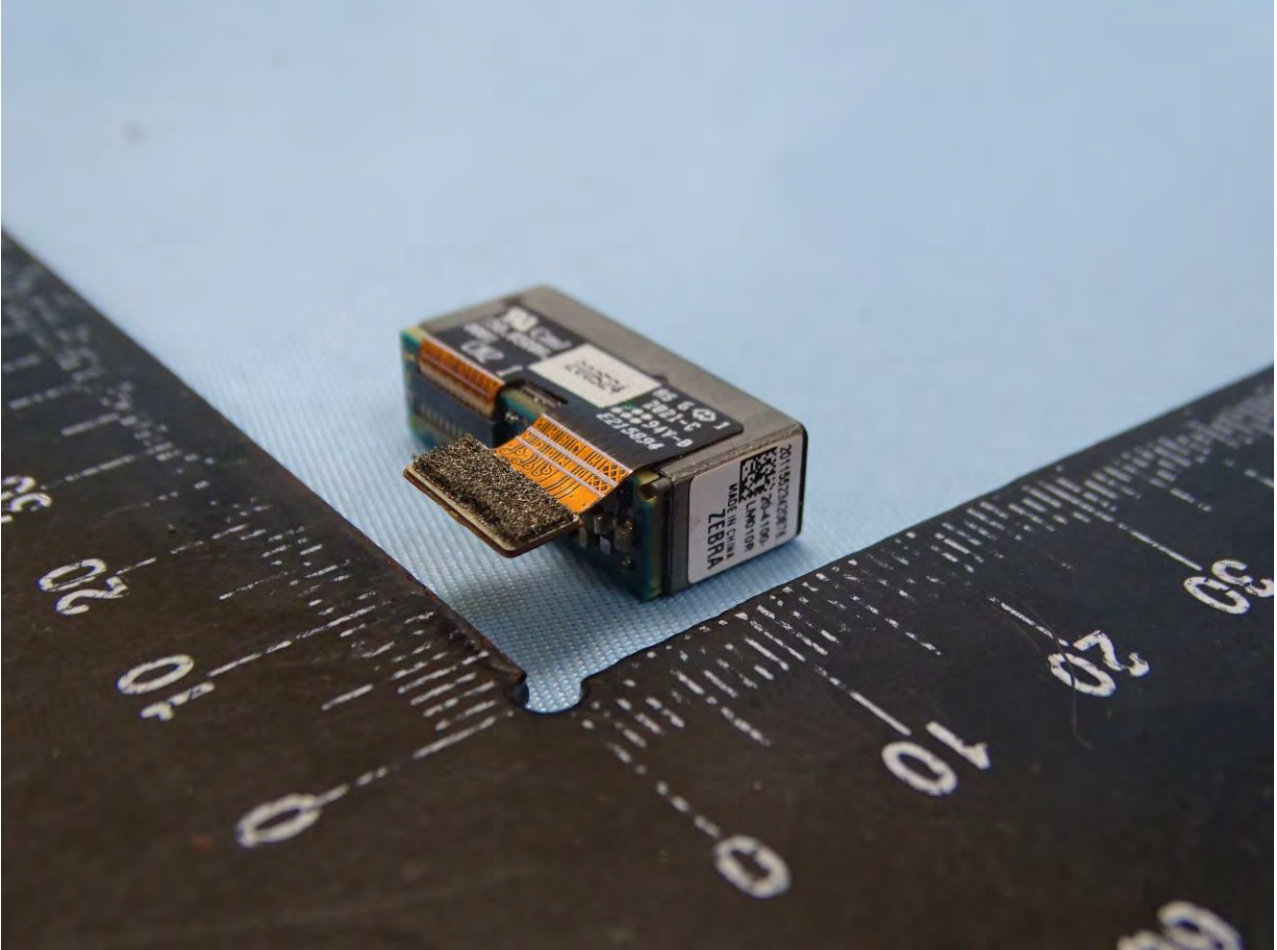

Brand Name: Zebra / Model Name: EC500K

Brand Name: Zebra / Model Name: EC500K

Brand Name: Zebra / Model Name: EC500K

Brand Name: Zebra / Model Name: EC500K

Brand Name: Zebra / Model Name: EC500K

Brand Name: Zebra / Model Name: EC500K

Brand Name: Zebra / Model Name: EC500K

Brand Name: Zebra / Model Name: EC500K

Brand Name: Zebra / Model Name: EC500K

Brand Name: Zebra / Model Name: EC500K

WiFi Core 0 2.4G+5G+BT+BLE Antenna

Brand Name: Zebra / Model Name: EC500K

WiFi Core 1 2.4G+5G Antenna

Brand Name: Zebra / Model Name: EC500K

NFC Antenna

Brand Name: Zebra / Model Name: EC500K

Sample 3

Brand Name: Zebra / Model Name: EC500K

Brand Name: Zebra / Model Name: EC500K

Brand Name: Zebra / Model Name: EC500K