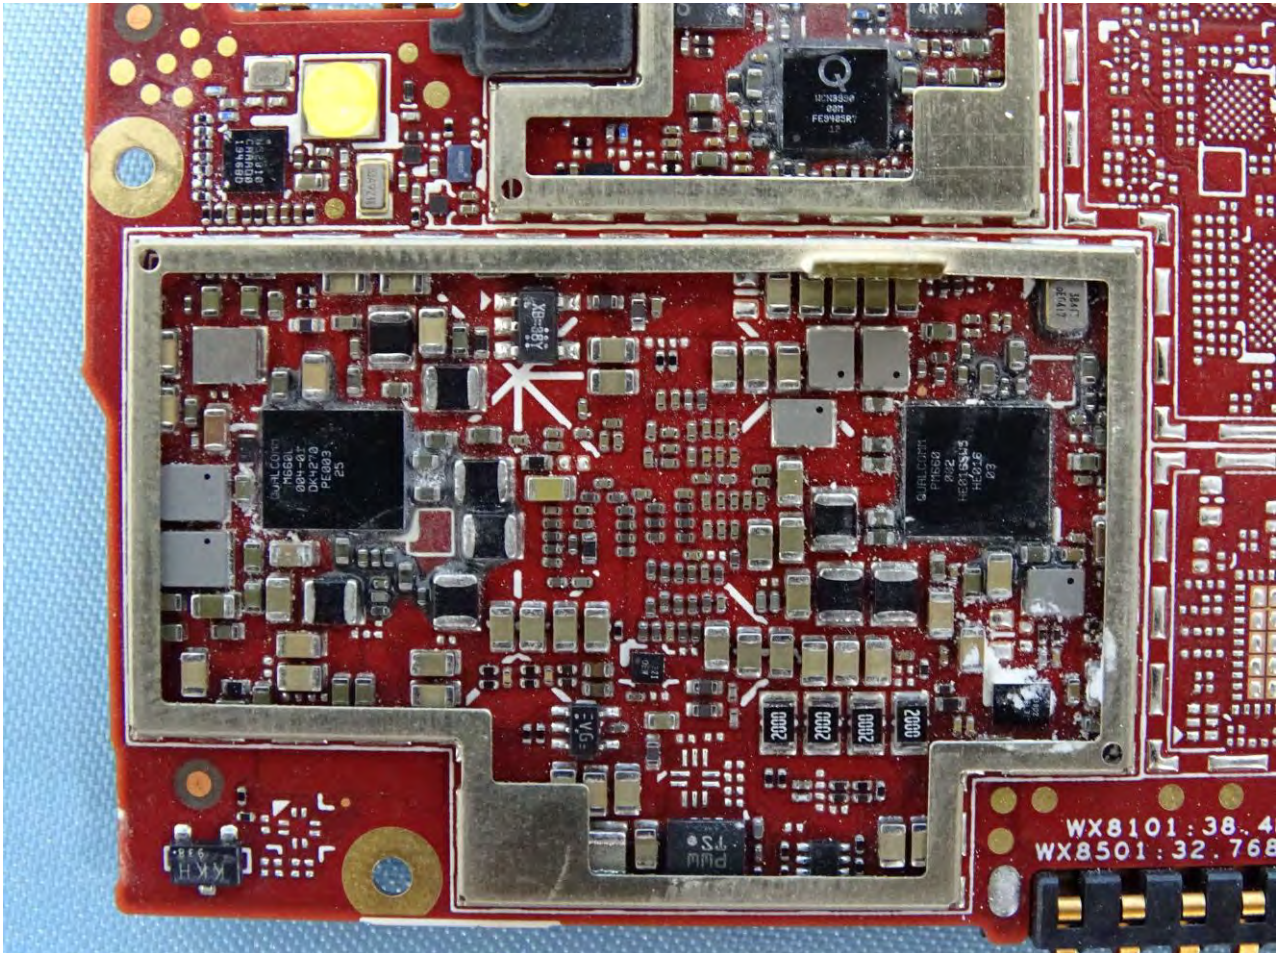

Brand Name: Zebra / Model Name: EC500K

Brand Name: Zebra / Model Name: EC500K

Brand Name: Zebra / Model Name: EC500K

Brand Name: Zebra / Model Name: EC500K

Brand Name: Zebra / Model Name: EC500K

Brand Name: Zebra / Model Name: EC500K

Brand Name: Zebra / Model Name: EC500K

Brand Name: Zebra / Model Name: EC500K

Brand Name: Zebra / Model Name: EC500K

Brand Name: Zebra / Model Name: EC500K

WiFi Core 0 2.4G+5G+BT+BLE Antenna

Brand Name: Zebra / Model Name: EC500K