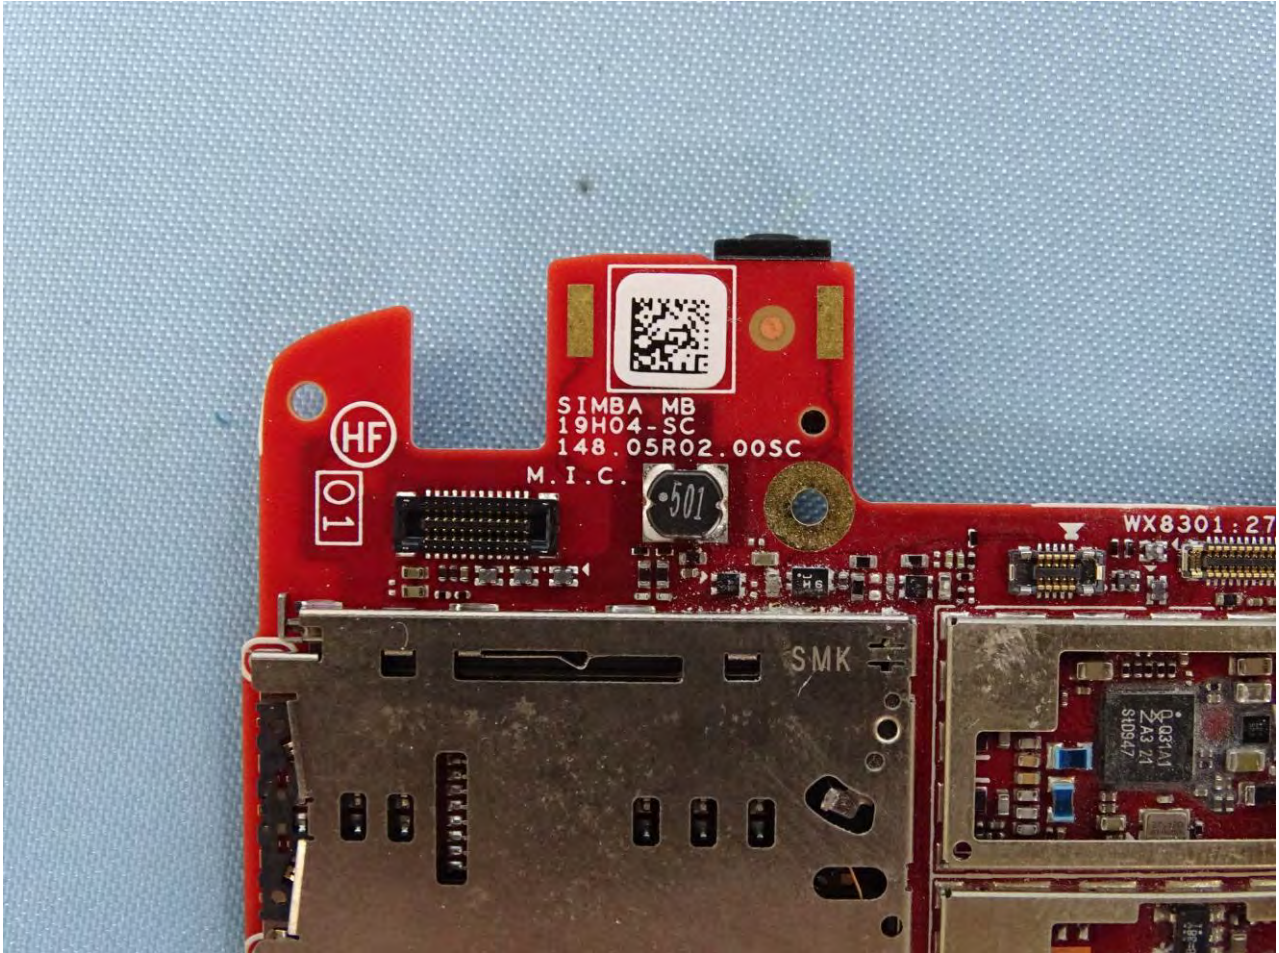

Brand Name: Zebra / Model Name: EC500K

Brand Name: Zebra / Model Name: EC500K

Brand Name: Zebra / Model Name: EC500K

Brand Name: Zebra / Model Name: EC500K

Brand Name: Zebra / Model Name: EC500K

Brand Name: Zebra / Model Name: EC500K

Brand Name: Zebra / Model Name: EC500K

Brand Name: Zebra / Model Name: EC500K

Brand Name: Zebra / Model Name: EC500K

Brand Name: Zebra / Model Name: EC500K

WiFi Core 0 2.4G+5G+BT+BLE Antenna

Brand Name: Zebra / Model Name: EC500K