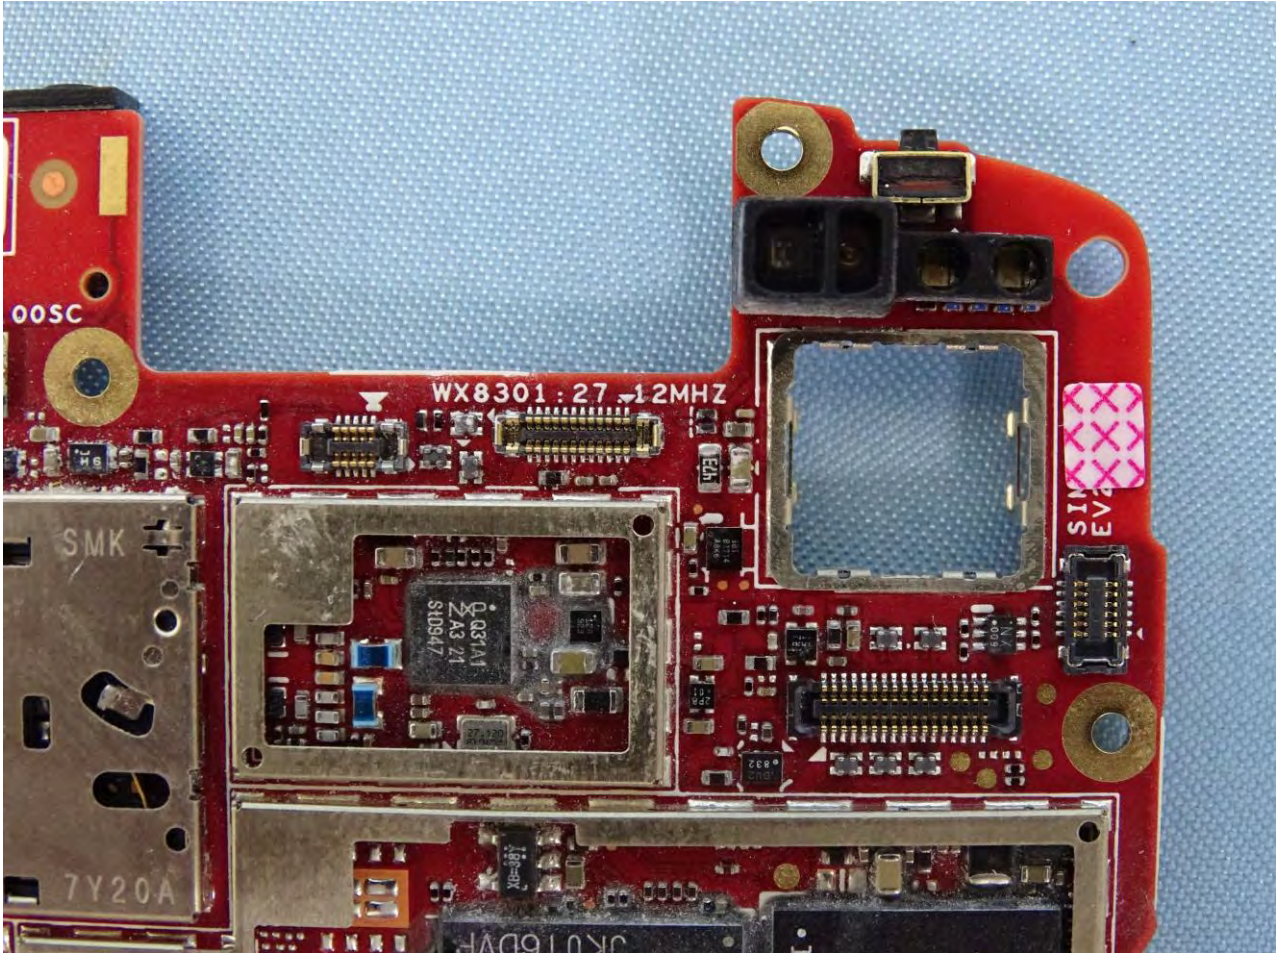

Brand Name: Zebra / Model Name: EC500K

Brand Name: Zebra / Model Name: EC500K

Brand Name: Zebra / Model Name: EC500K

Brand Name: Zebra / Model Name: EC500K

Brand Name: Zebra / Model Name: EC500K

Brand Name: Zebra / Model Name: EC500K

Brand Name: Zebra / Model Name: EC500K

Brand Name: Zebra / Model Name: EC500K

Brand Name: Zebra / Model Name: EC500K

Brand Name: Zebra / Model Name: EC500K

WiFi Core 0 2.4G+5G+BT+BLE Antenna

Brand Name: Zebra / Model Name: EC500K