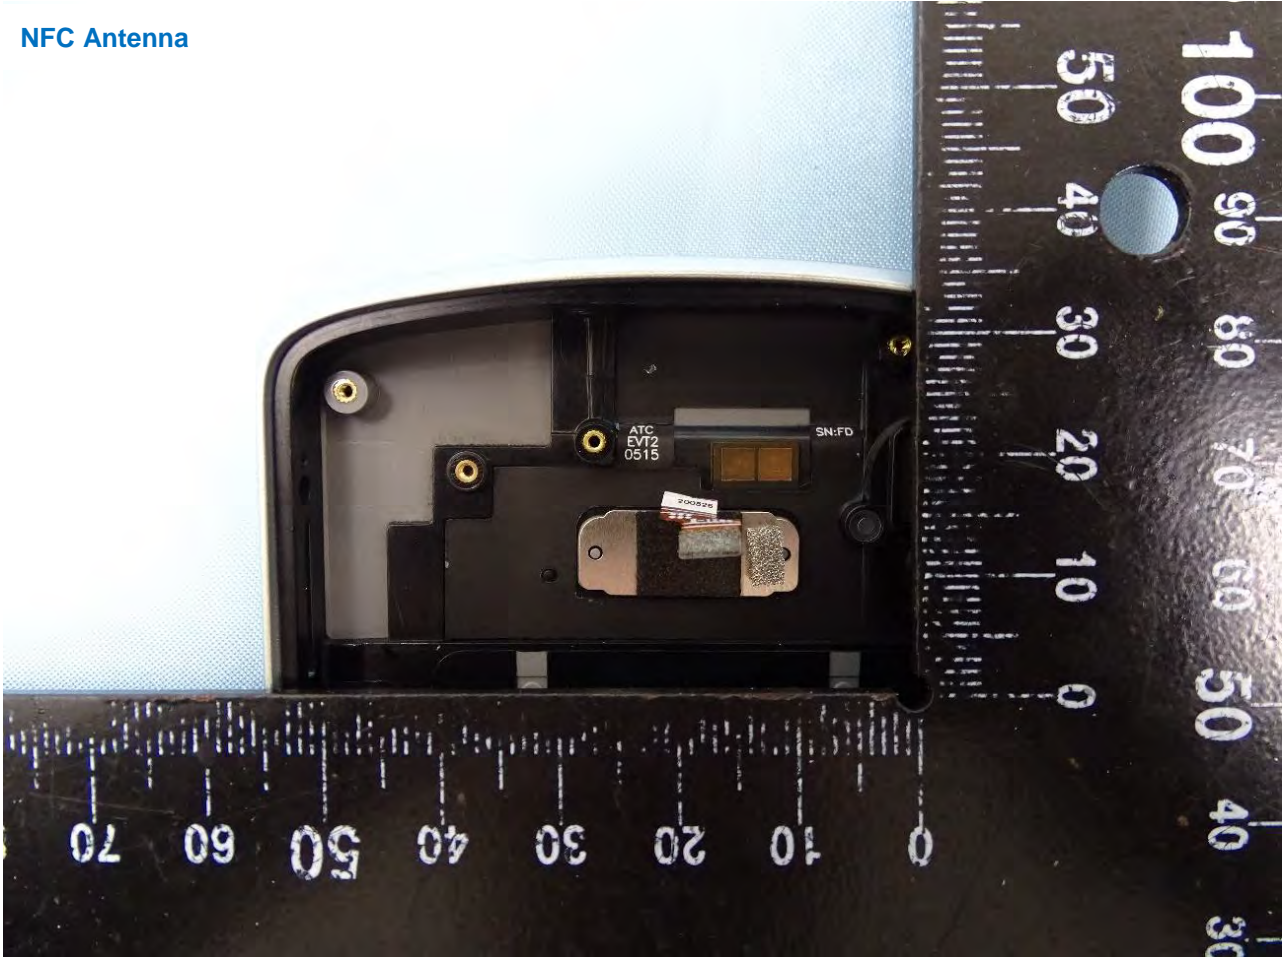

Brand Name: Zebra / Model Name: EC500K

NFC Antenna