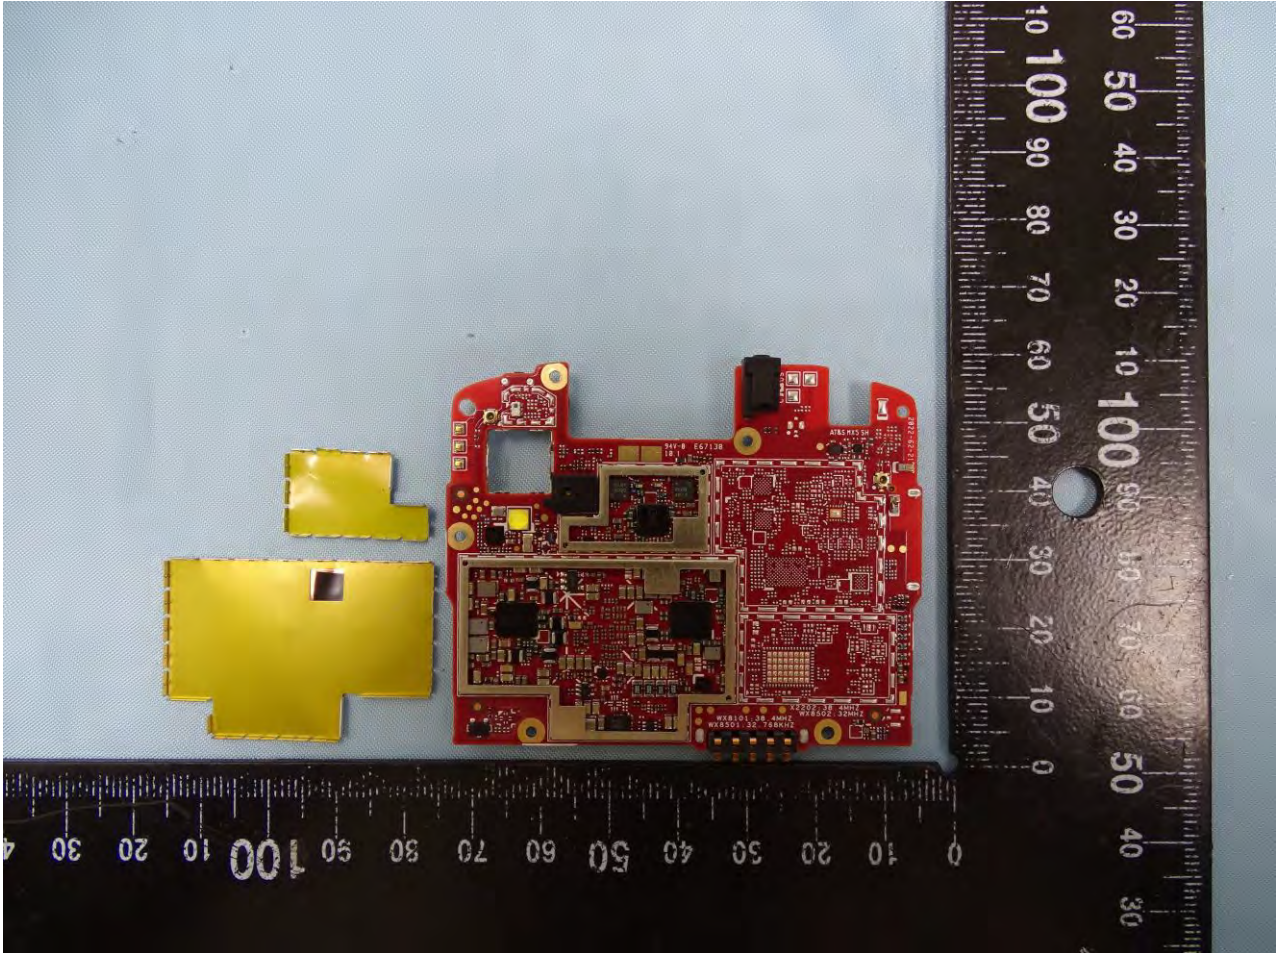

Brand Name: Zebra / Model Name: EC500K

Brand Name: Zebra / Model Name: EC500K

Brand Name: Zebra / Model Name: EC500K

Brand Name: Zebra / Model Name: EC500K

Brand Name: Zebra / Model Name: EC500K

Brand Name: Zebra / Model Name: EC500K

Brand Name: Zebra / Model Name: EC500K

Brand Name: Zebra / Model Name: EC500K

Brand Name: Zebra / Model Name: EC500K

Brand Name: Zebra / Model Name: EC500K

WiFi Core 0 2.4G+5G+BT+BLE Antenna

Brand Name: Zebra / Model Name: EC500K