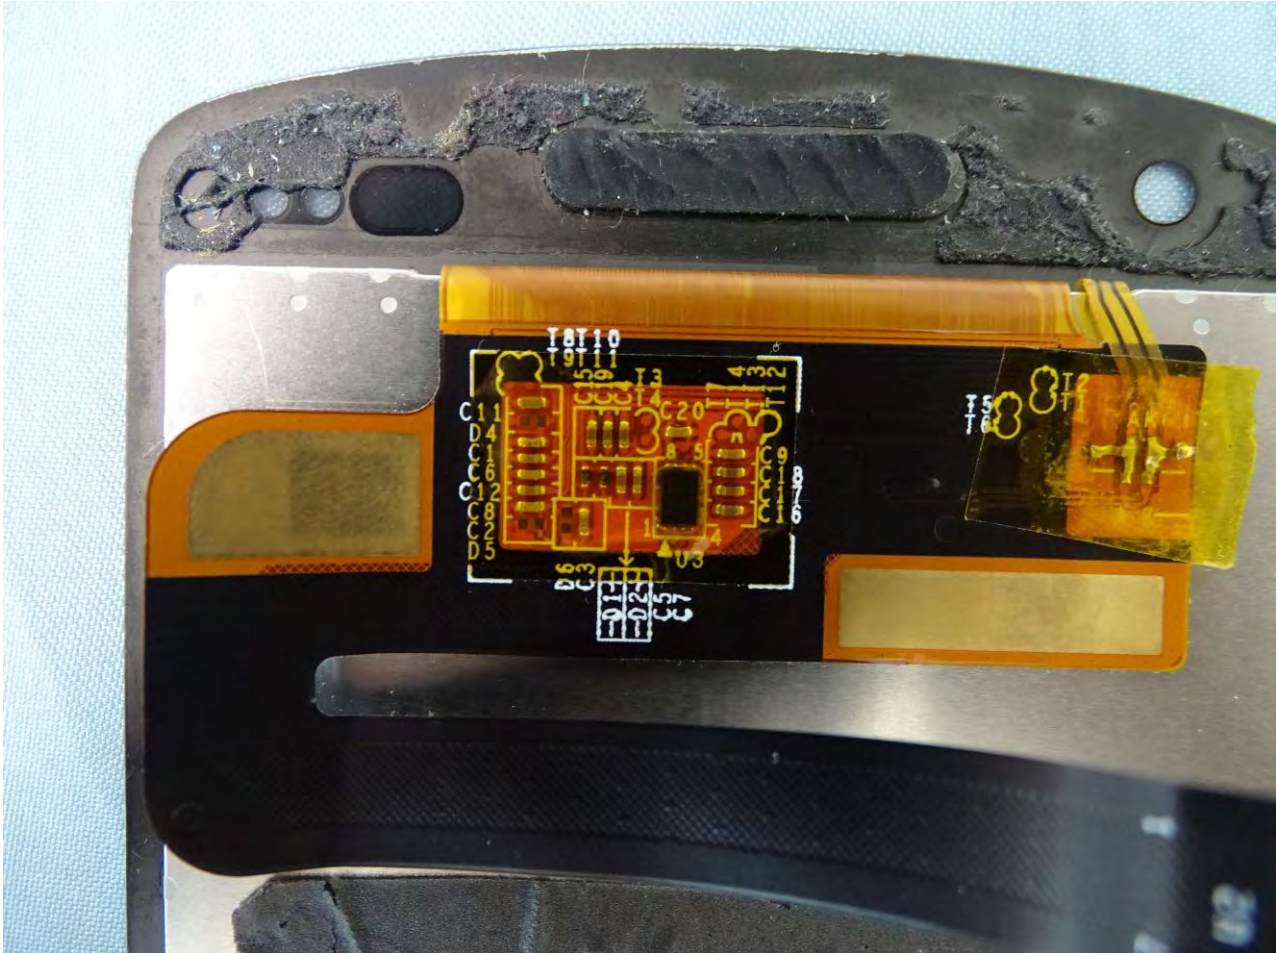

Brand Name: Zebra / Model Name: EC500K