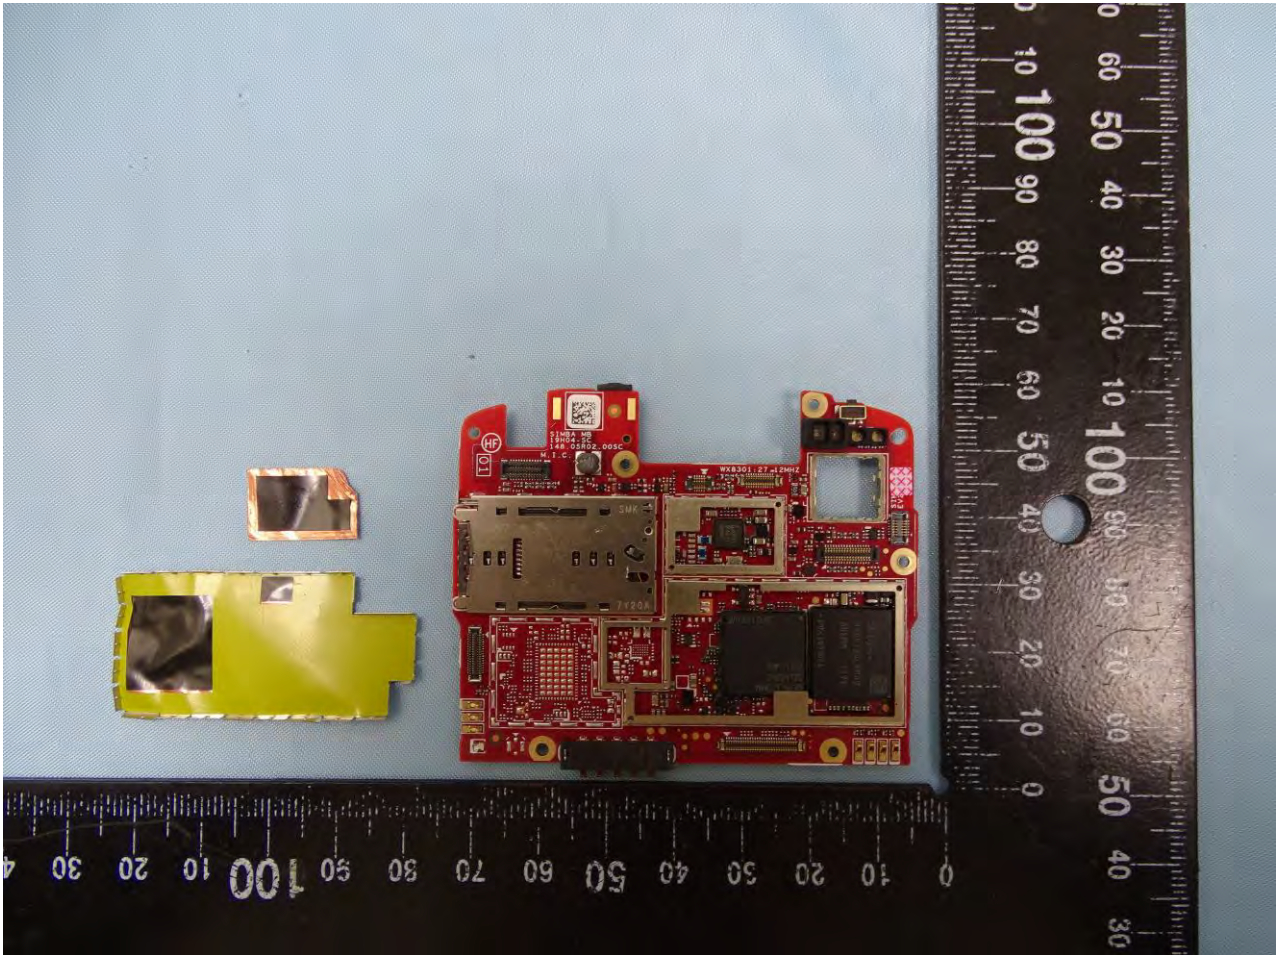

Brand Name: Zebra / Model Name: EC500K

Brand Name: Zebra / Model Name: EC500K

Brand Name: Zebra / Model Name: EC500K

Brand Name: Zebra / Model Name: EC500K

Brand Name: Zebra / Model Name: EC500K

Brand Name: Zebra / Model Name: EC500K

Brand Name: Zebra / Model Name: EC500K

Brand Name: Zebra / Model Name: EC500K

Brand Name: Zebra / Model Name: EC500K

Brand Name: Zebra / Model Name: EC500K

WiFi Core 0 2.4G+5G+BT+BLE Antenna

Brand Name: Zebra / Model Name: EC500K