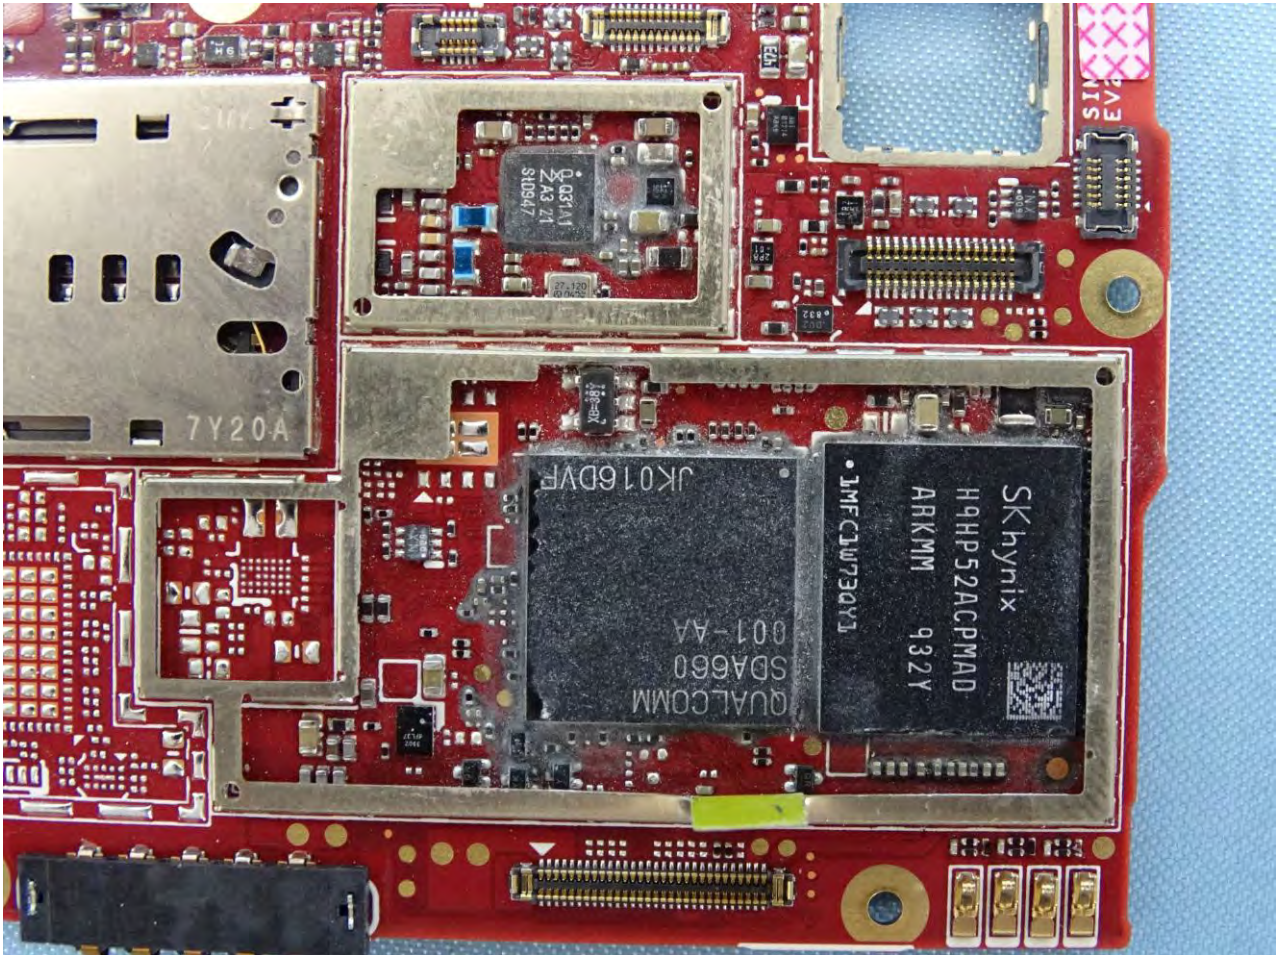

Brand Name: Zebra / Model Name: EC500K

Brand Name: Zebra / Model Name: EC500K

Brand Name: Zebra / Model Name: EC500K

Brand Name: Zebra / Model Name: EC500K

Brand Name: Zebra / Model Name: EC500K

Brand Name: Zebra / Model Name: EC500K

Brand Name: Zebra / Model Name: EC500K

Brand Name: Zebra / Model Name: EC500K

Brand Name: Zebra / Model Name: EC500K

Brand Name: Zebra / Model Name: EC500K

WiFi Core 0 2.4G+5G+BT+BLE Antenna

Brand Name: Zebra / Model Name: EC500K