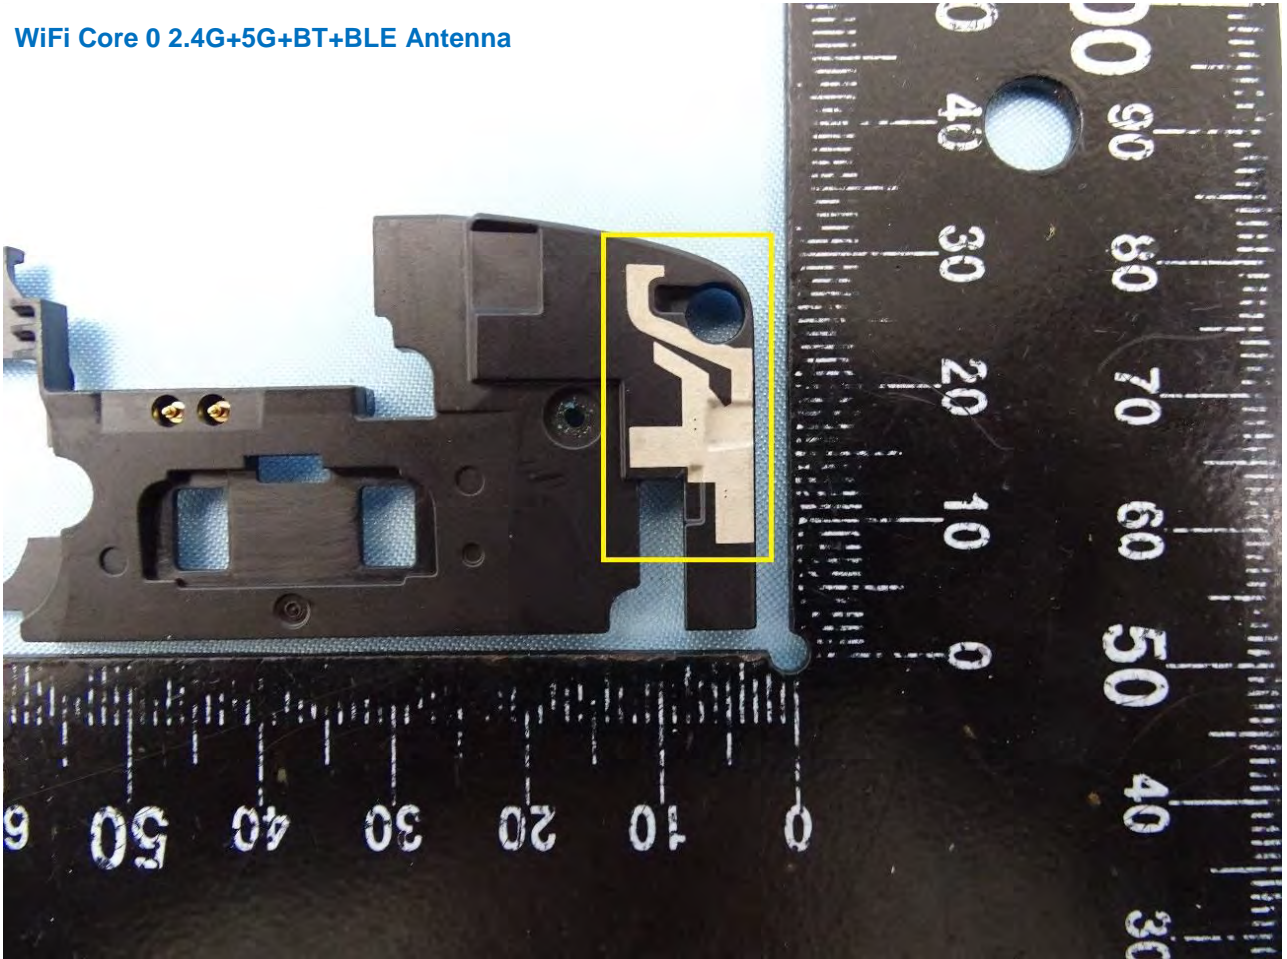

Brand Name: Zebra / Model Name: EC500K

Brand Name: Zebra / Model Name: EC500K

Brand Name: Zebra / Model Name: EC500K

Brand Name: Zebra / Model Name: EC500K

WiFi Core 0 2.4G+5G+BT+BLE Antenna

Brand Name: Zebra / Model Name: EC500K