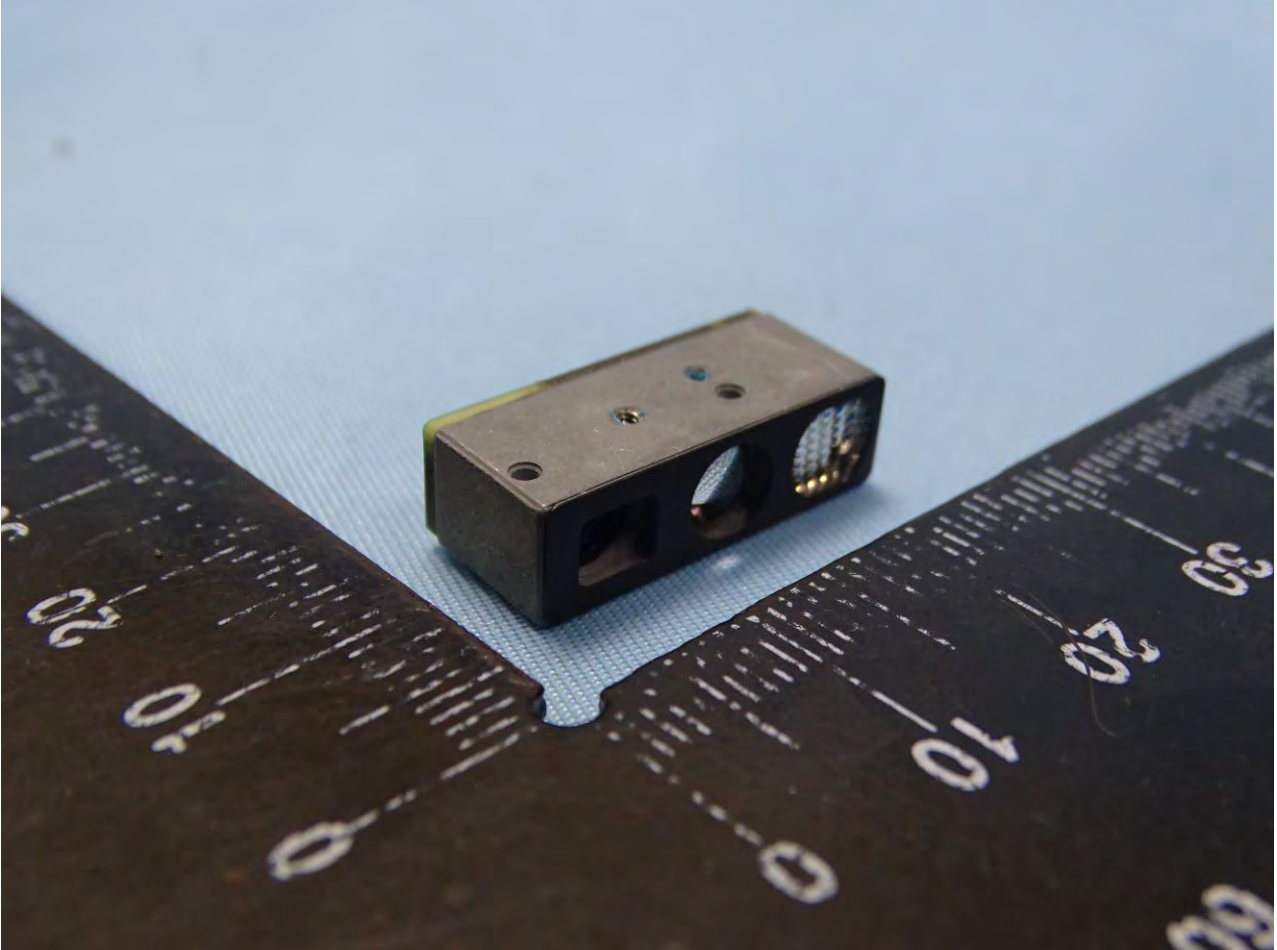

Brand Name: Zebra / Model Name: EC500K

Brand Name: Zebra / Model Name: EC500K

Brand Name: Zebra / Model Name: EC500K

Brand Name: Zebra / Model Name: EC500K

Brand Name: Zebra / Model Name: EC500K

Brand Name: Zebra / Model Name: EC500K

Brand Name: Zebra / Model Name: EC500K

Brand Name: Zebra / Model Name: EC500K

Brand Name: Zebra / Model Name: EC500K

Brand Name: Zebra / Model Name: EC500K

WiFi Core 0 2.4G+5G+BT+BLE Antenna

Brand Name: Zebra / Model Name: EC500K