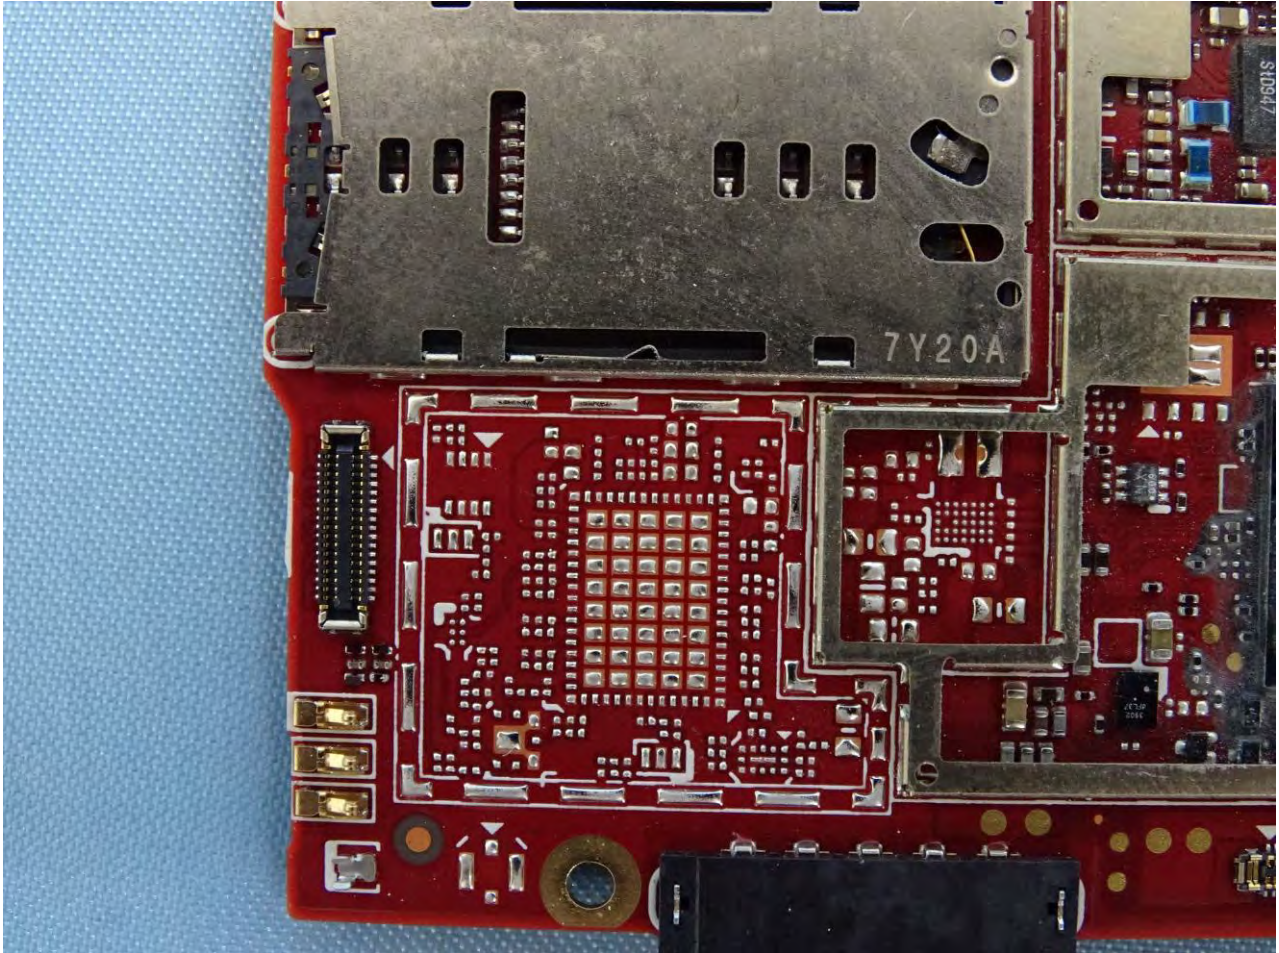

Brand Name: Zebra / Model Name: EC500K

Brand Name: Zebra / Model Name: EC500K

Brand Name: Zebra / Model Name: EC500K

Brand Name: Zebra / Model Name: EC500K

Brand Name: Zebra / Model Name: EC500K

Brand Name: Zebra / Model Name: EC500K

Brand Name: Zebra / Model Name: EC500K

Brand Name: Zebra / Model Name: EC500K

Brand Name: Zebra / Model Name: EC500K

Brand Name: Zebra / Model Name: EC500K

WiFi Core 0 2.4G+5G+BT+BLE Antenna

Brand Name: Zebra / Model Name: EC500K