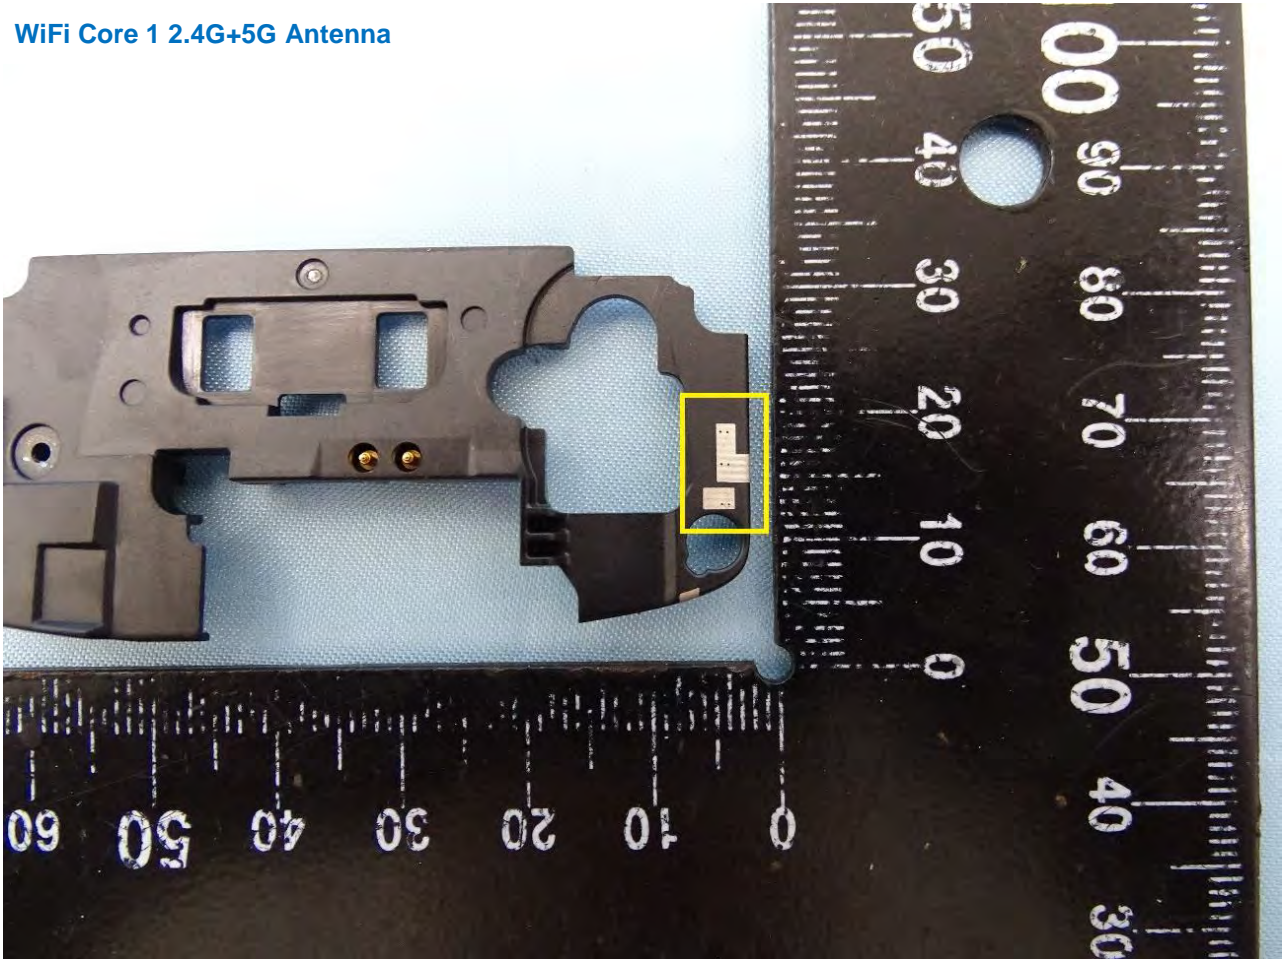

Brand Name: Zebra / Model Name: EC500K

WiFi Core 1 2.4G+5G Antenna