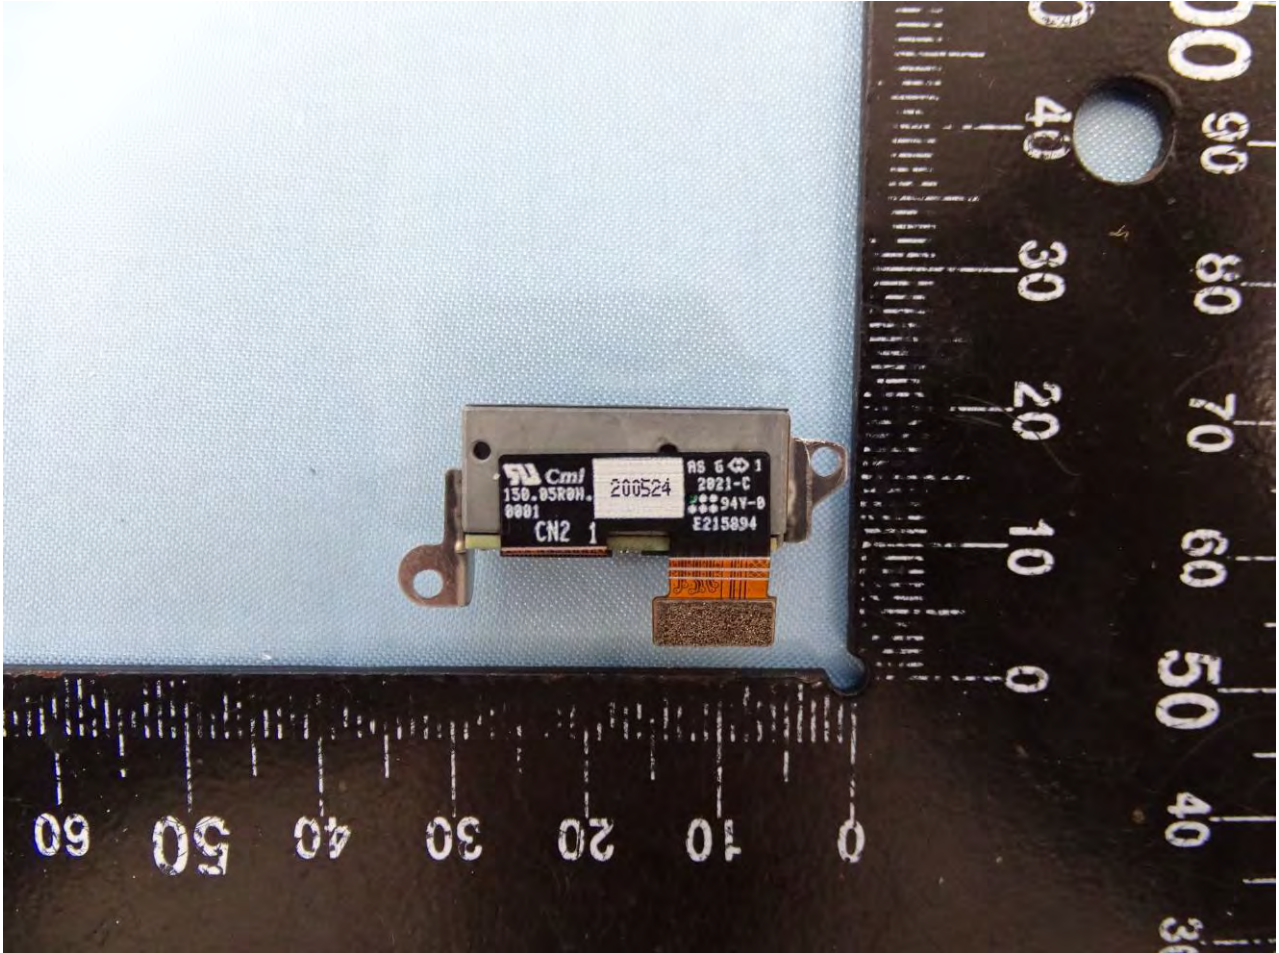

Brand Name: Zebra / Model Name: EC500K

Brand Name: Zebra / Model Name: EC500K

Brand Name: Zebra / Model Name: EC500K

Brand Name: Zebra / Model Name: EC500K

Brand Name: Zebra / Model Name: EC500K

Brand Name: Zebra / Model Name: EC500K

Brand Name: Zebra / Model Name: EC500K

Brand Name: Zebra / Model Name: EC500K

Brand Name: Zebra / Model Name: EC500K

Brand Name: Zebra / Model Name: EC500K

WiFi Core 0 2.4G+5G+BT+BLE Antenna

Brand Name: Zebra / Model Name: EC500K

WiFi Core 1 2.4G+5G Antenna

Brand Name: Zebra / Model Name: EC500K

NFC Antenna

Brand Name: Zebra / Model Name: EC500K

Sample 3

Brand Name: Zebra / Model Name: EC500K

Brand Name: Zebra / Model Name: EC500K

Brand Name: Zebra / Model Name: EC500K