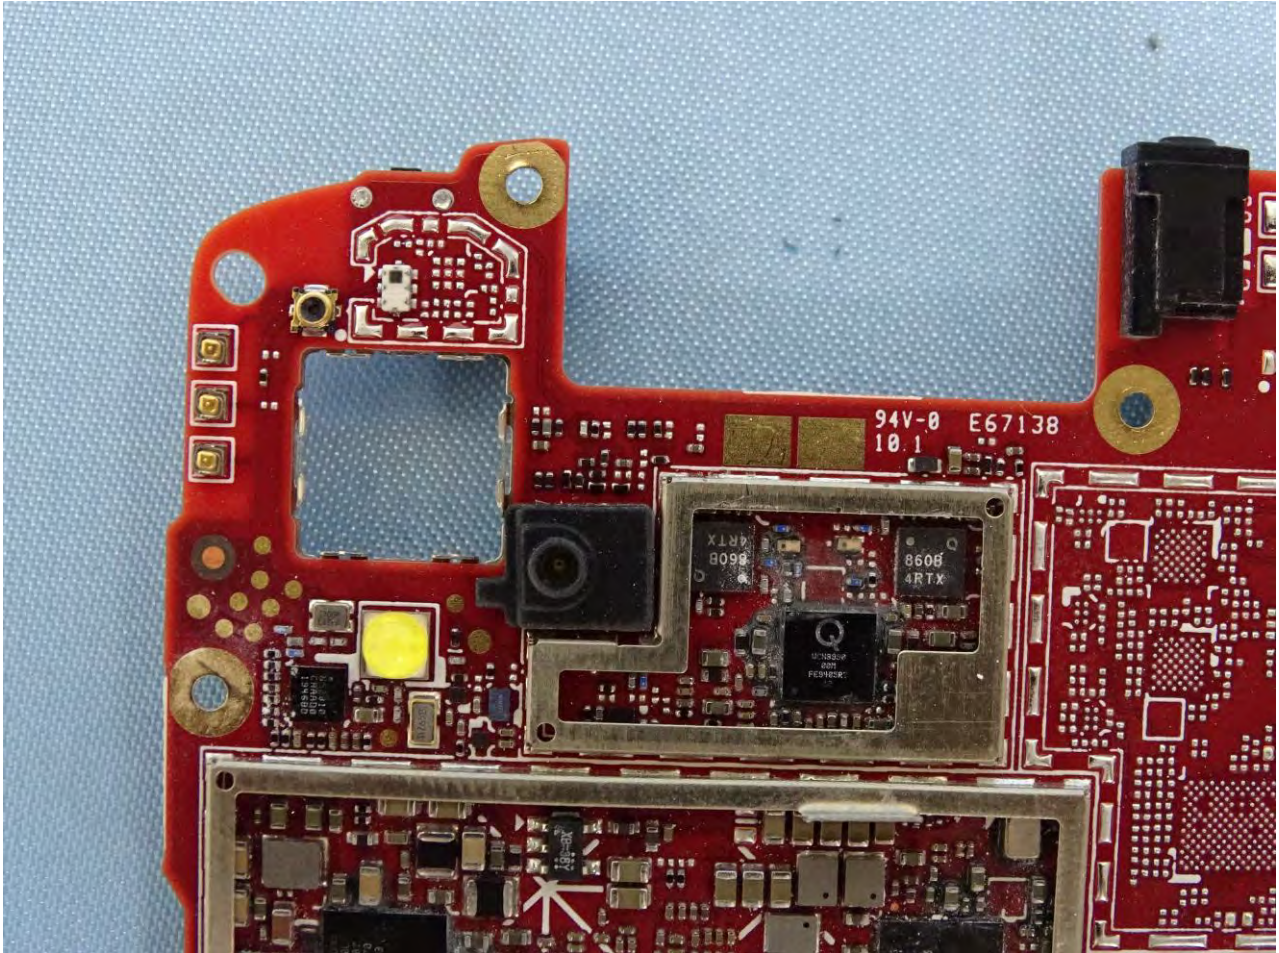

Brand Name: Zebra / Model Name: EC500K

Brand Name: Zebra / Model Name: EC500K

Brand Name: Zebra / Model Name: EC500K

Brand Name: Zebra / Model Name: EC500K

Brand Name: Zebra / Model Name: EC500K

Brand Name: Zebra / Model Name: EC500K

Brand Name: Zebra / Model Name: EC500K

Brand Name: Zebra / Model Name: EC500K

Brand Name: Zebra / Model Name: EC500K

Brand Name: Zebra / Model Name: EC500K

WiFi Core 0 2.4G+5G+BT+BLE Antenna

Brand Name: Zebra / Model Name: EC500K