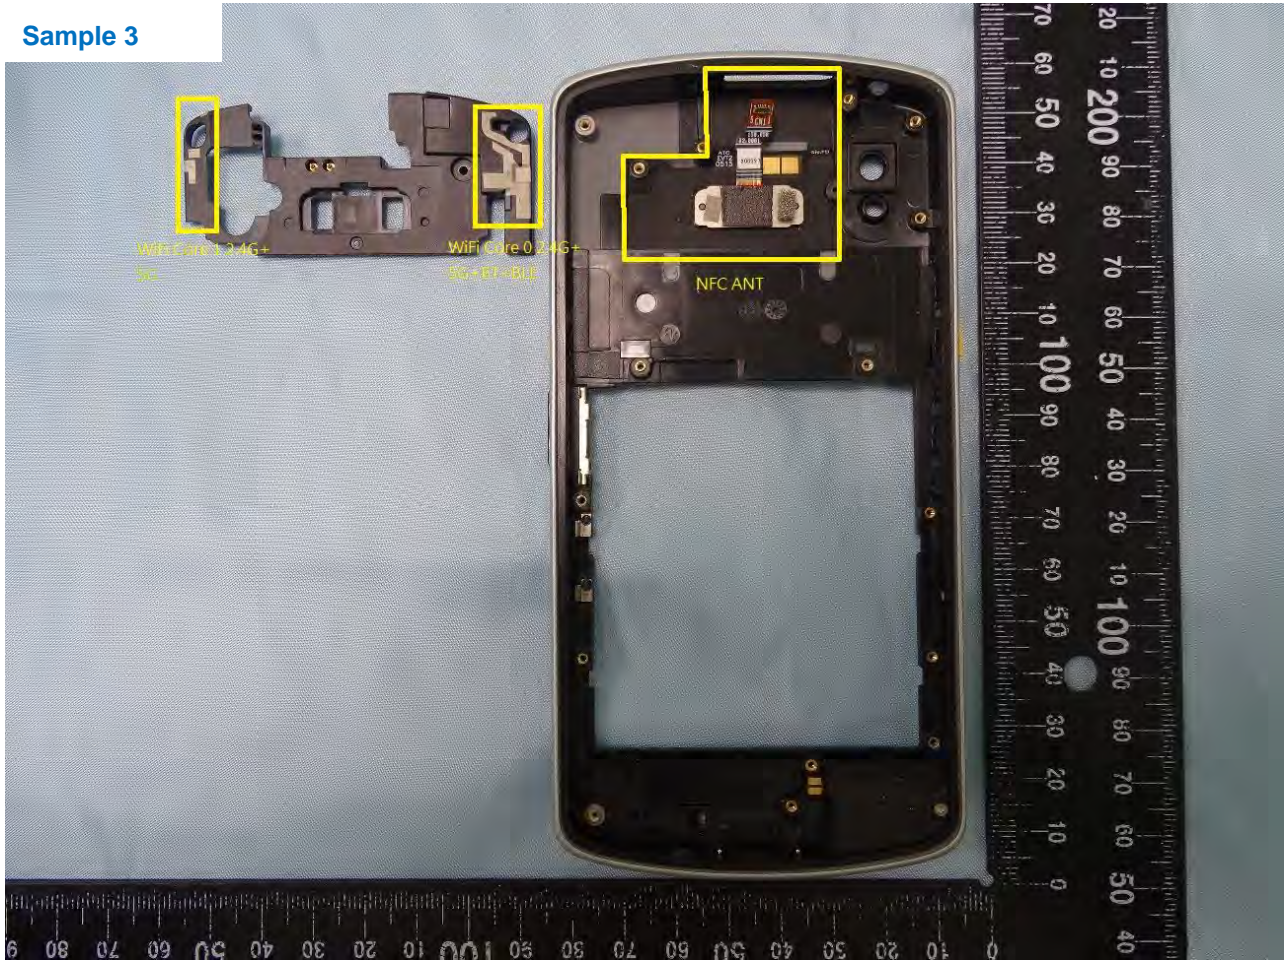

WiFi Core 1 2.4G+5G Antenna

Brand Name: Zebra / Model Name: EC500K

NFC Antenna

Brand Name: Zebra / Model Name: EC500K

Sample 3

Brand Name: Zebra / Model Name: EC500K

Brand Name: Zebra / Model Name: EC500K

Brand Name: Zebra / Model Name: EC500K