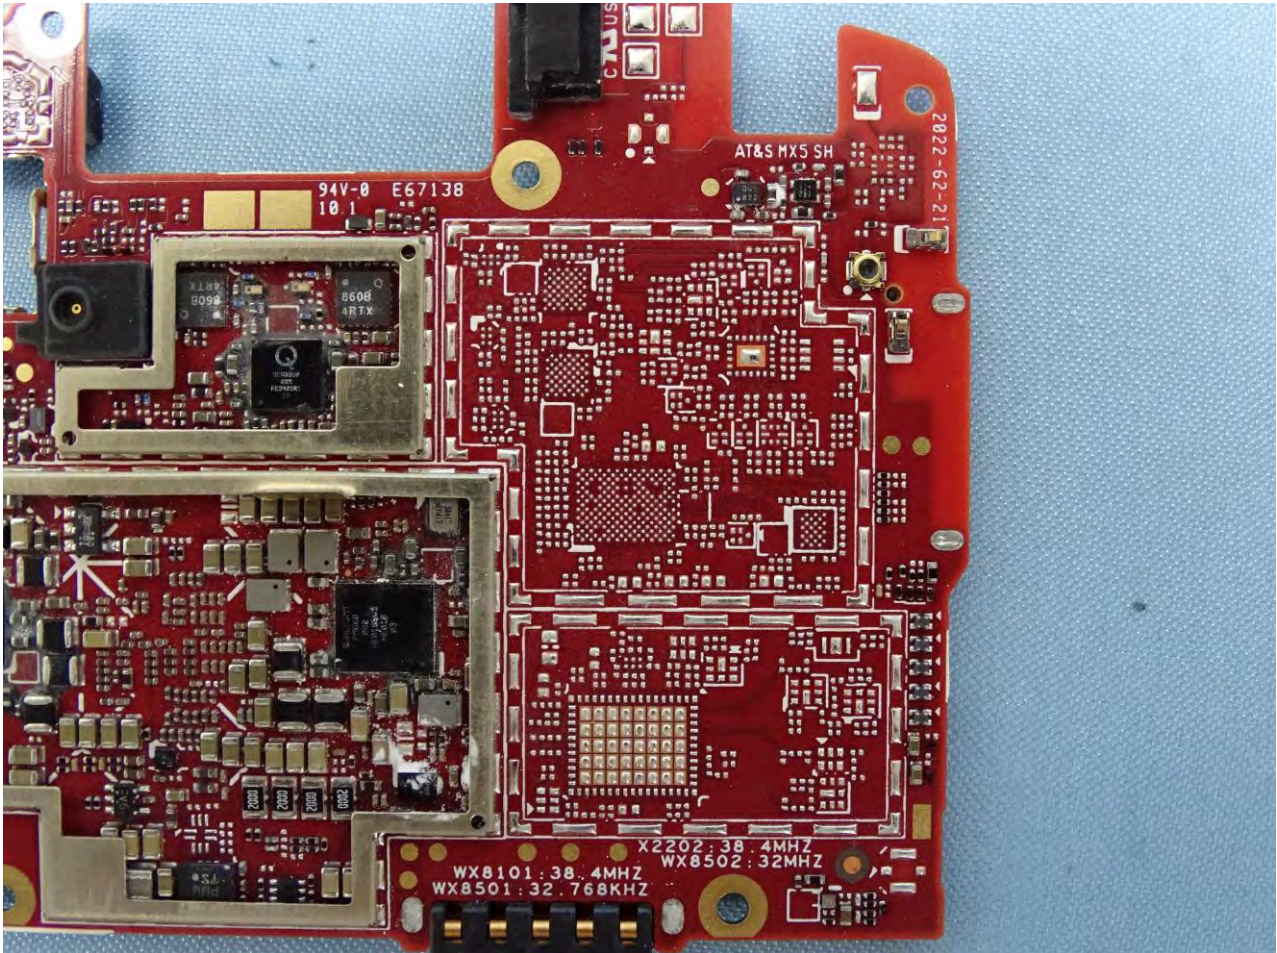

Brand Name: Zebra / Model Name: EC500K

Brand Name: Zebra / Model Name: EC500K

Brand Name: Zebra / Model Name: EC500K

Brand Name: Zebra / Model Name: EC500K

Brand Name: Zebra / Model Name: EC500K

Brand Name: Zebra / Model Name: EC500K

Brand Name: Zebra / Model Name: EC500K

Brand Name: Zebra / Model Name: EC500K

Brand Name: Zebra / Model Name: EC500K

Brand Name: Zebra / Model Name: EC500K

WiFi Core 0 2.4G+5G+BT+BLE Antenna

Brand Name: Zebra / Model Name: EC500K