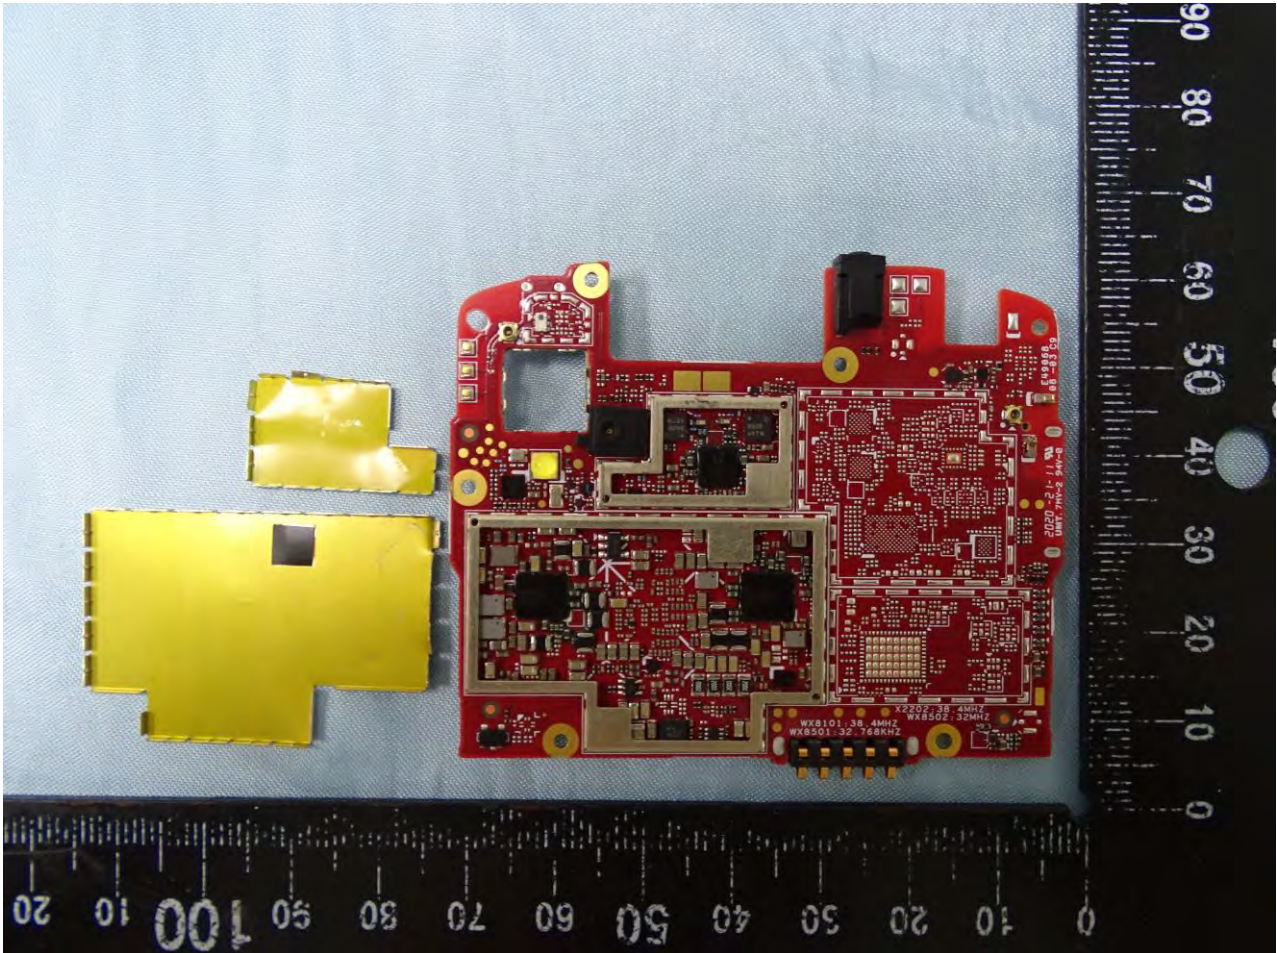

Brand Name: Zebra / Model Name: EC500K

Brand Name: Zebra / Model Name: EC500K

Brand Name: Zebra / Model Name: EC500K

**Brand Name: Zebra / Model Name: EC500K**

Brand Name: Zebra / Model Name: EC500K

Brand Name: Zebra / Model Name: EC500K

Brand Name: Zebra / Model Name: EC500K

Brand Name: Zebra / Model Name: EC500K

Brand Name: Zebra / Model Name: EC500K

Brand Name: Zebra / Model Name: EC500K

Brand Name: Zebra / Model Name: EC500K

Brand Name: Zebra / Model Name: EC500K

Brand Name: Zebra / Model Name: EC500K

WiFi Core 0 2.4G+5G+BT+BLE Antenna

Brand Name: Zebra / Model Name: EC500K

WiFi Core 1 2.4G+5G Antenna

Brand Name: Zebra / Model Name: EC500K

NFC Antenna

Brand Name: Zebra / Model Name: EC500K