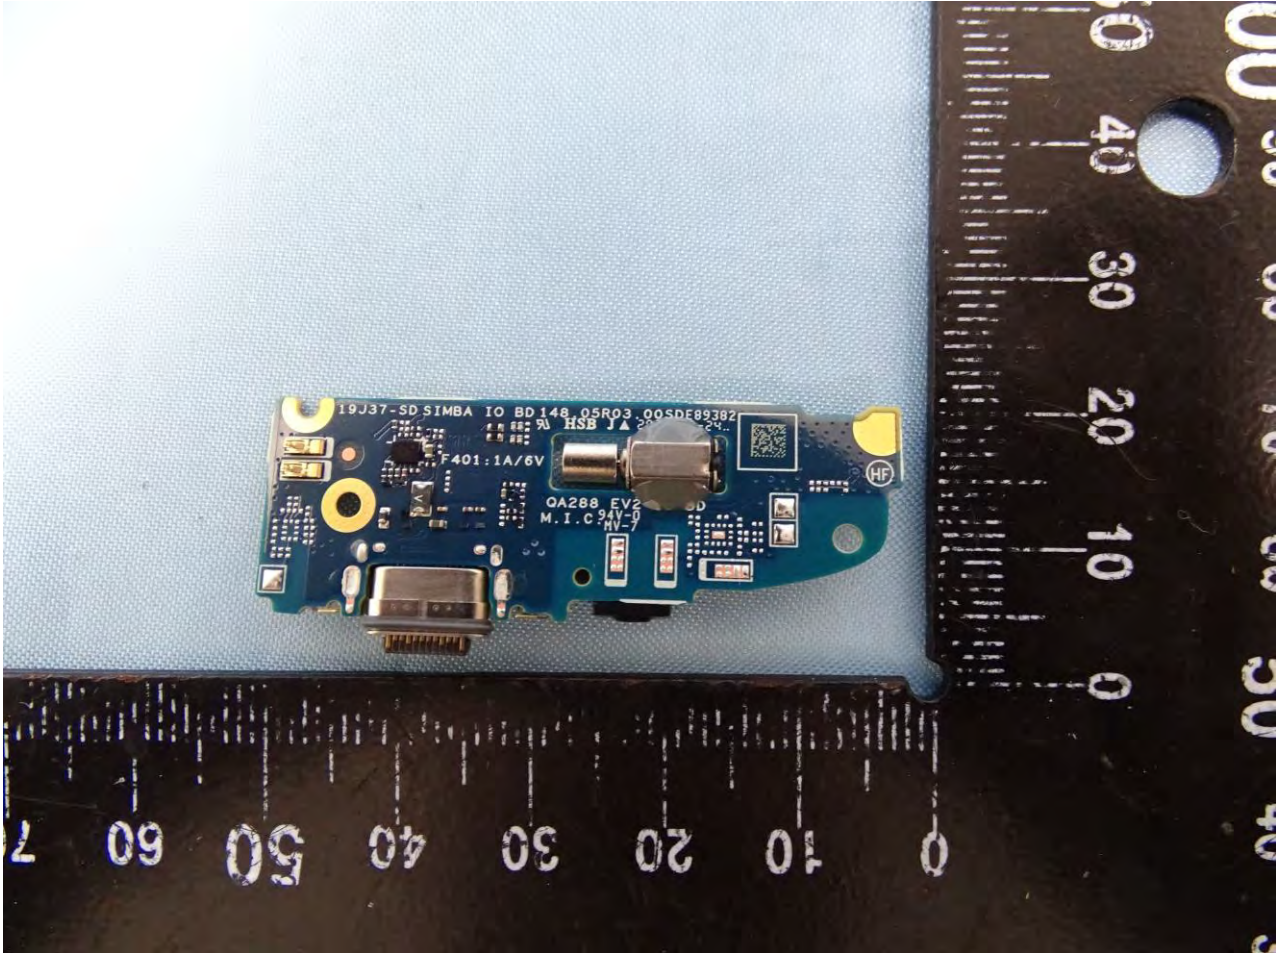

Brand Name: Zebra / Model Name: EC500K