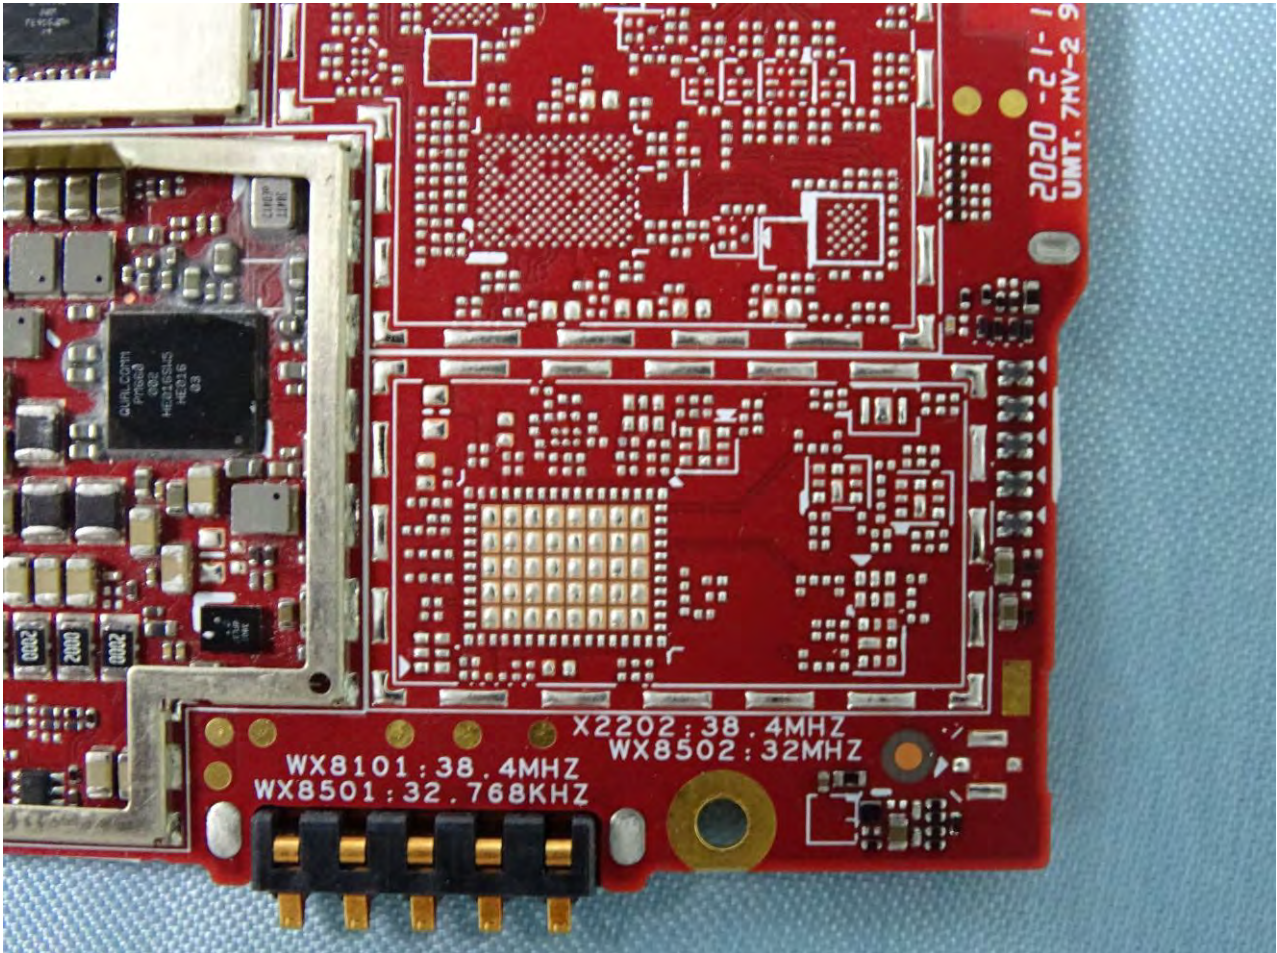

Brand Name: Zebra / Model Name: EC500K

Brand Name: Zebra / Model Name: EC500K

Brand Name: Zebra / Model Name: EC500K

**Brand Name: Zebra / Model Name: EC500K**

Brand Name: Zebra / Model Name: EC500K

Brand Name: Zebra / Model Name: EC500K

Brand Name: Zebra / Model Name: EC500K

Brand Name: Zebra / Model Name: EC500K

Brand Name: Zebra / Model Name: EC500K

Brand Name: Zebra / Model Name: EC500K

Brand Name: Zebra / Model Name: EC500K

Brand Name: Zebra / Model Name: EC500K

Brand Name: Zebra / Model Name: EC500K

WiFi Core 0 2.4G+5G+BT+BLE Antenna

Brand Name: Zebra / Model Name: EC500K

WiFi Core 1 2.4G+5G Antenna

Brand Name: Zebra / Model Name: EC500K

NFC Antenna

Brand Name: Zebra / Model Name: EC500K