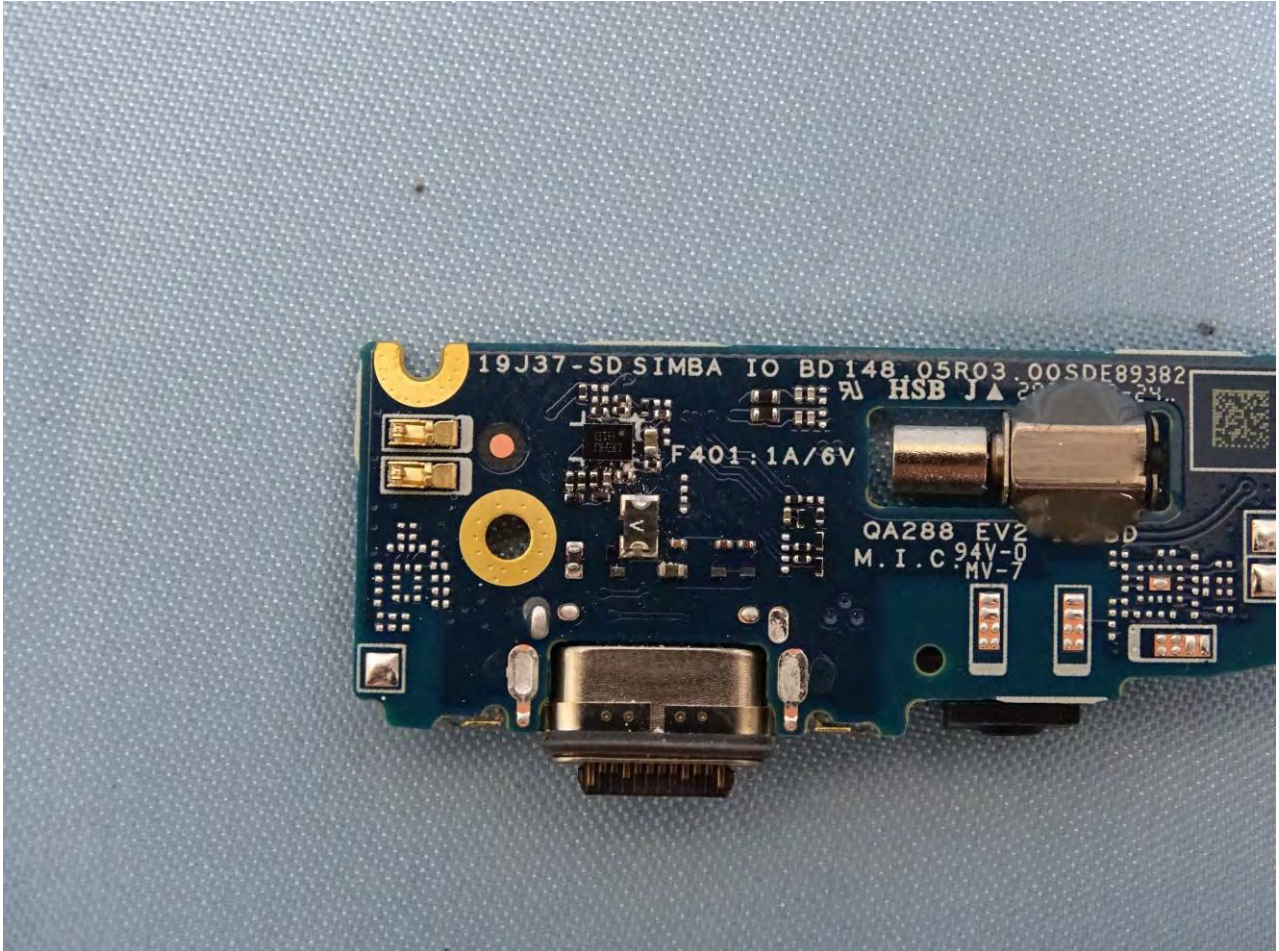

Brand Name: Zebra / Model Name: EC500K

Brand Name: Zebra / Model Name: EC500K

Brand Name: Zebra / Model Name: EC500K

**Brand Name: Zebra / Model Name: EC500K**

Brand Name: Zebra / Model Name: EC500K

Brand Name: Zebra / Model Name: EC500K

Brand Name: Zebra / Model Name: EC500K

WiFi Core 0 2.4G+5G+BT+BLE Antenna

Brand Name: Zebra / Model Name: EC500K

WiFi Core 1 2.4G+5G Antenna

Brand Name: Zebra / Model Name: EC500K

NFC Antenna

Brand Name: Zebra / Model Name: EC500K

Sample 2

Brand Name: Zebra / Model Name: EC500K

Brand Name: Zebra / Model Name: EC500K

Brand Name: Zebra / Model Name: EC500K

Brand Name: Zebra / Model Name: EC500K

Brand Name: Zebra / Model Name: EC500K

Brand Name: Zebra / Model Name: EC500K

Brand Name: Zebra / Model Name: EC500K

Brand Name: Zebra / Model Name: EC500K

Brand Name: Zebra / Model Name: EC500K

Brand Name: Zebra / Model Name: EC500K

Brand Name: Zebra / Model Name: EC500K