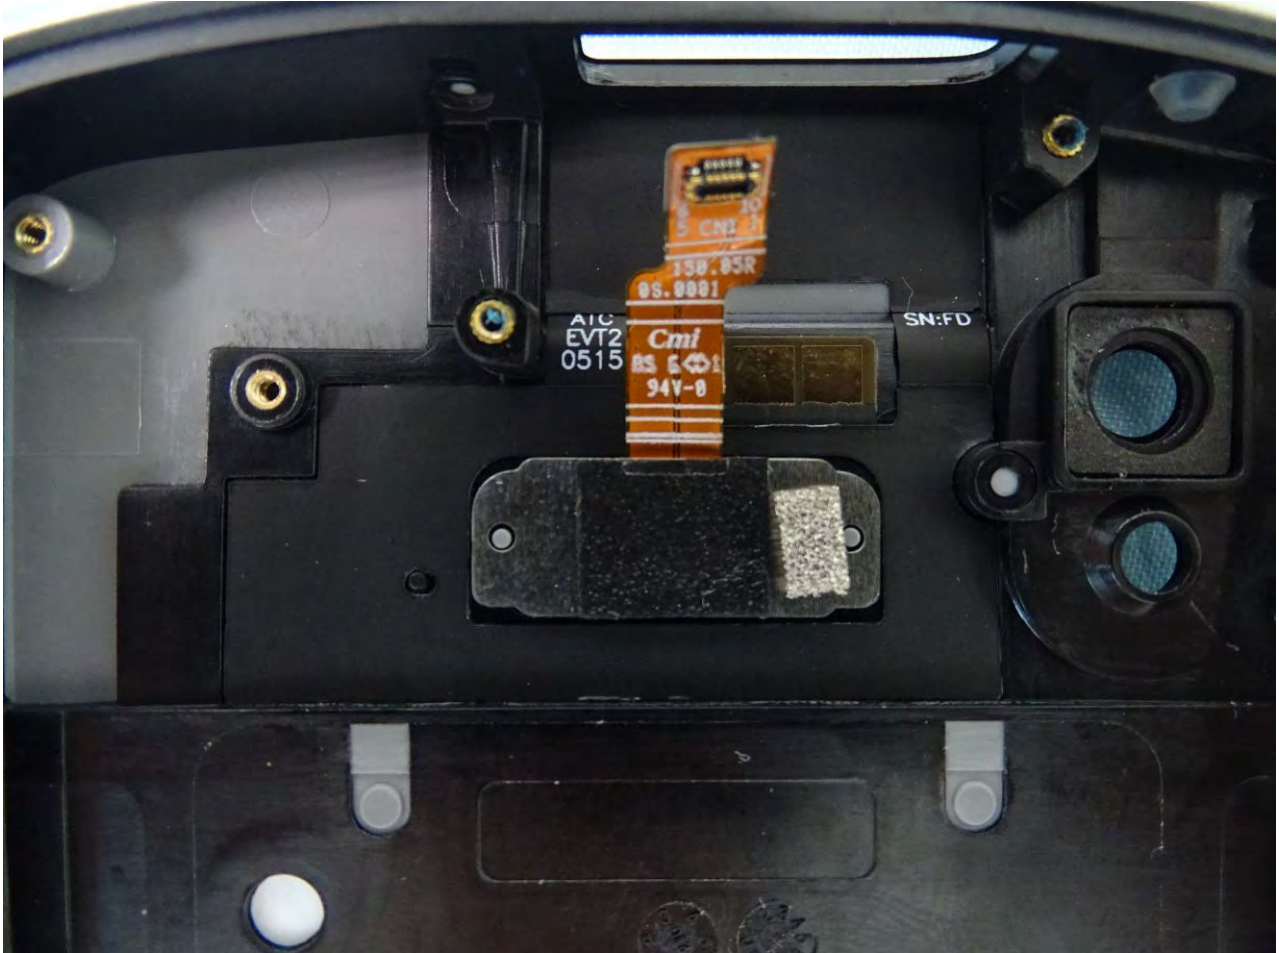

Brand Name: Zebra / Model Name: EC500K

Brand Name: Zebra / Model Name: EC500K

Brand Name: Zebra / Model Name: EC500K

Brand Name: Zebra / Model Name: EC500K

Brand Name: Zebra / Model Name: EC500K

Brand Name: Zebra / Model Name: EC500K

Brand Name: Zebra / Model Name: EC500K

WiFi Core 0 2.4G+5G+BT+BLE Antenna

Brand Name: Zebra / Model Name: EC500K

WiFi Core 1 2.4G+5G Antenna

Brand Name: Zebra / Model Name: EC500K

NFC Antenna

Brand Name: Zebra / Model Name: EC500K