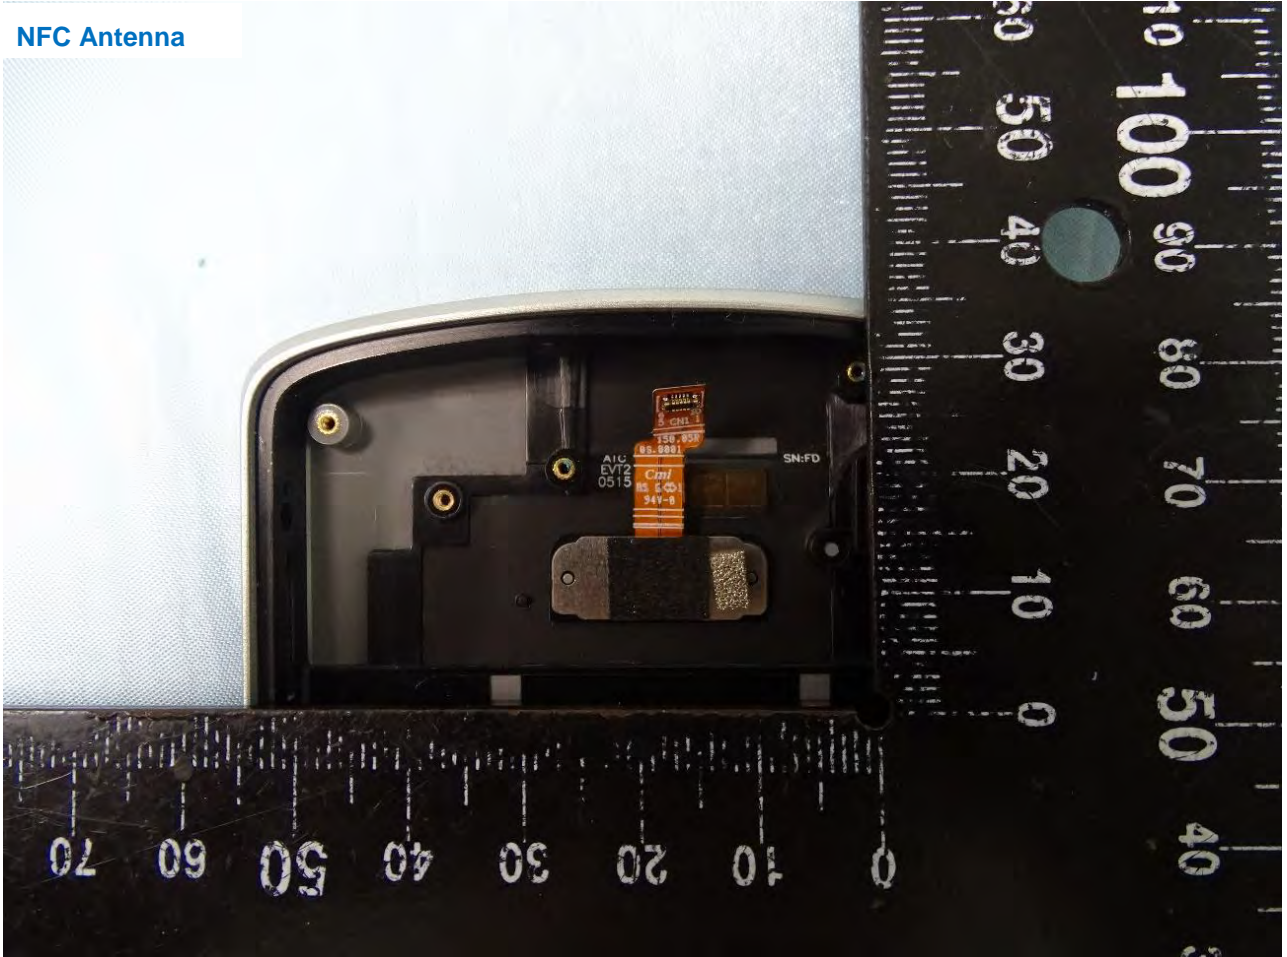

Brand Name: Zebra / Model Name: EC500K

WiFi Core 0 2.4G+5G+BT+BLE Antenna

Brand Name: Zebra / Model Name: EC500K

WiFi Core 1 2.4G+5G Antenna

Brand Name: Zebra / Model Name: EC500K

NFC Antenna

Brand Name: Zebra / Model Name: EC500K