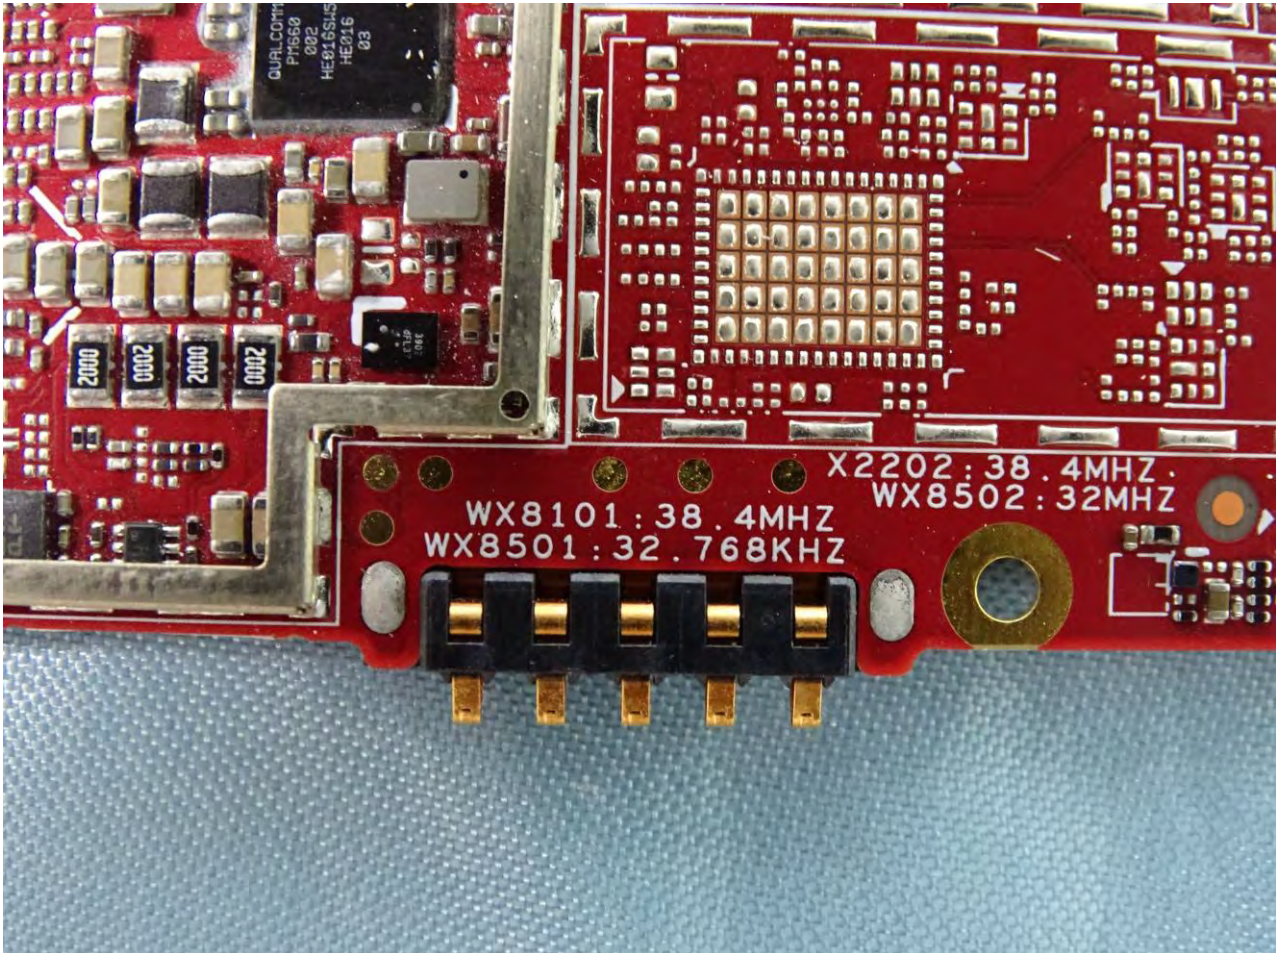

Brand Name: Zebra / Model Name: EC500K

Brand Name: Zebra / Model Name: EC500K

Brand Name: Zebra / Model Name: EC500K

Brand Name: Zebra / Model Name: EC500K

Brand Name: Zebra / Model Name: EC500K

Brand Name: Zebra / Model Name: EC500K

Brand Name: Zebra / Model Name: EC500K

WiFi Core 0 2.4G+5G+BT+BLE Antenna

Brand Name: Zebra / Model Name: EC500K

WiFi Core 1 2.4G+5G Antenna

Brand Name: Zebra / Model Name: EC500K

NFC Antenna

Brand Name: Zebra / Model Name: EC500K