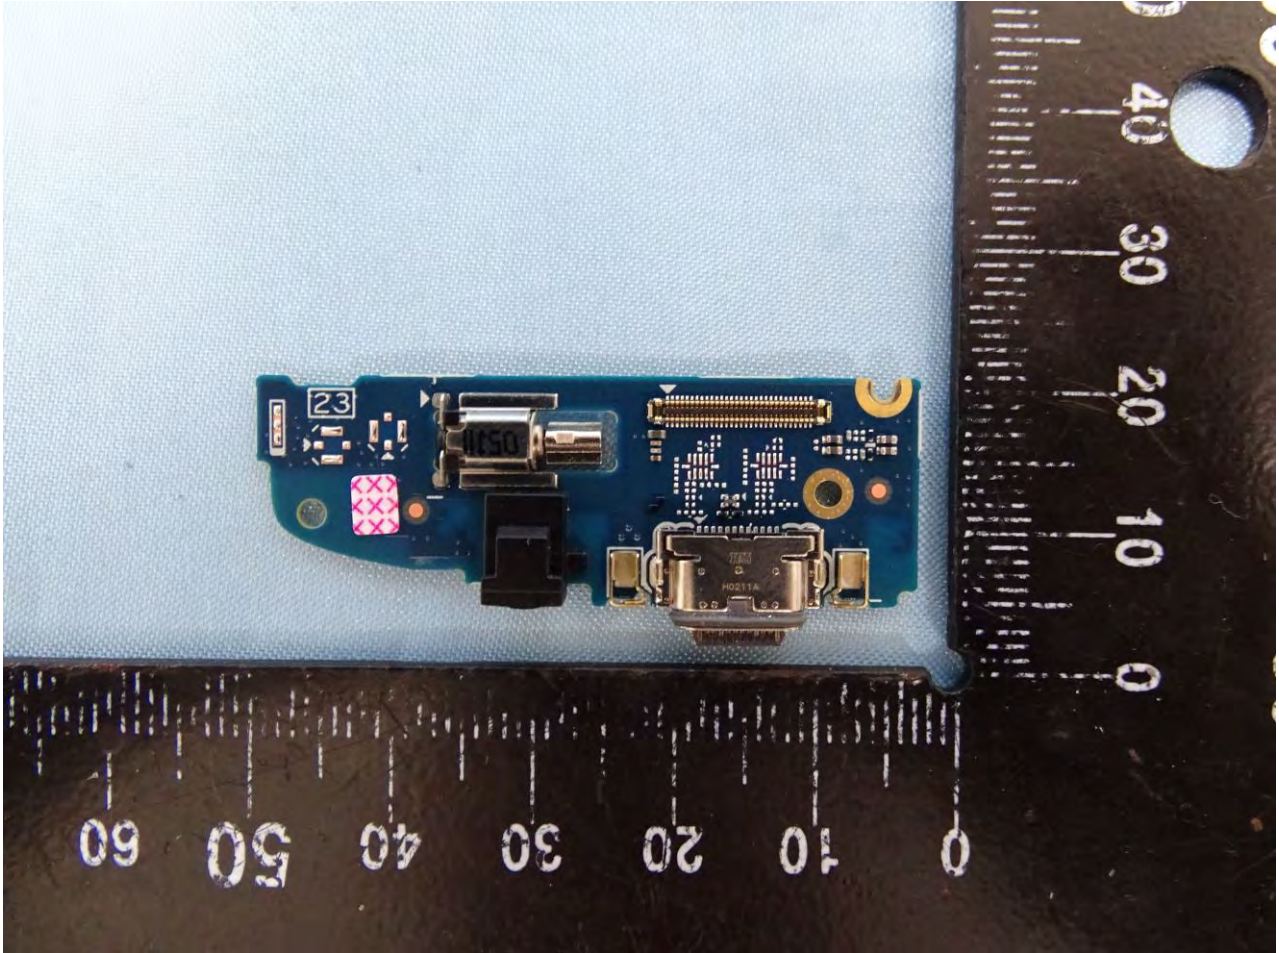

Brand Name: Zebra / Model Name: EC500K

WiFi Core 0 2.4G+5G+BT+BLE Antenna

Brand Name: Zebra / Model Name: EC500K

WiFi Core 1 2.4G+5G Antenna

Brand Name: Zebra / Model Name: EC500K

NFC Antenna

Brand Name: Zebra / Model Name: EC500K

Sample 2

Brand Name: Zebra / Model Name: EC500K

Brand Name: Zebra / Model Name: EC500K

Brand Name: Zebra / Model Name: EC500K

Brand Name: Zebra / Model Name: EC500K

Brand Name: Zebra / Model Name: EC500K

Brand Name: Zebra / Model Name: EC500K