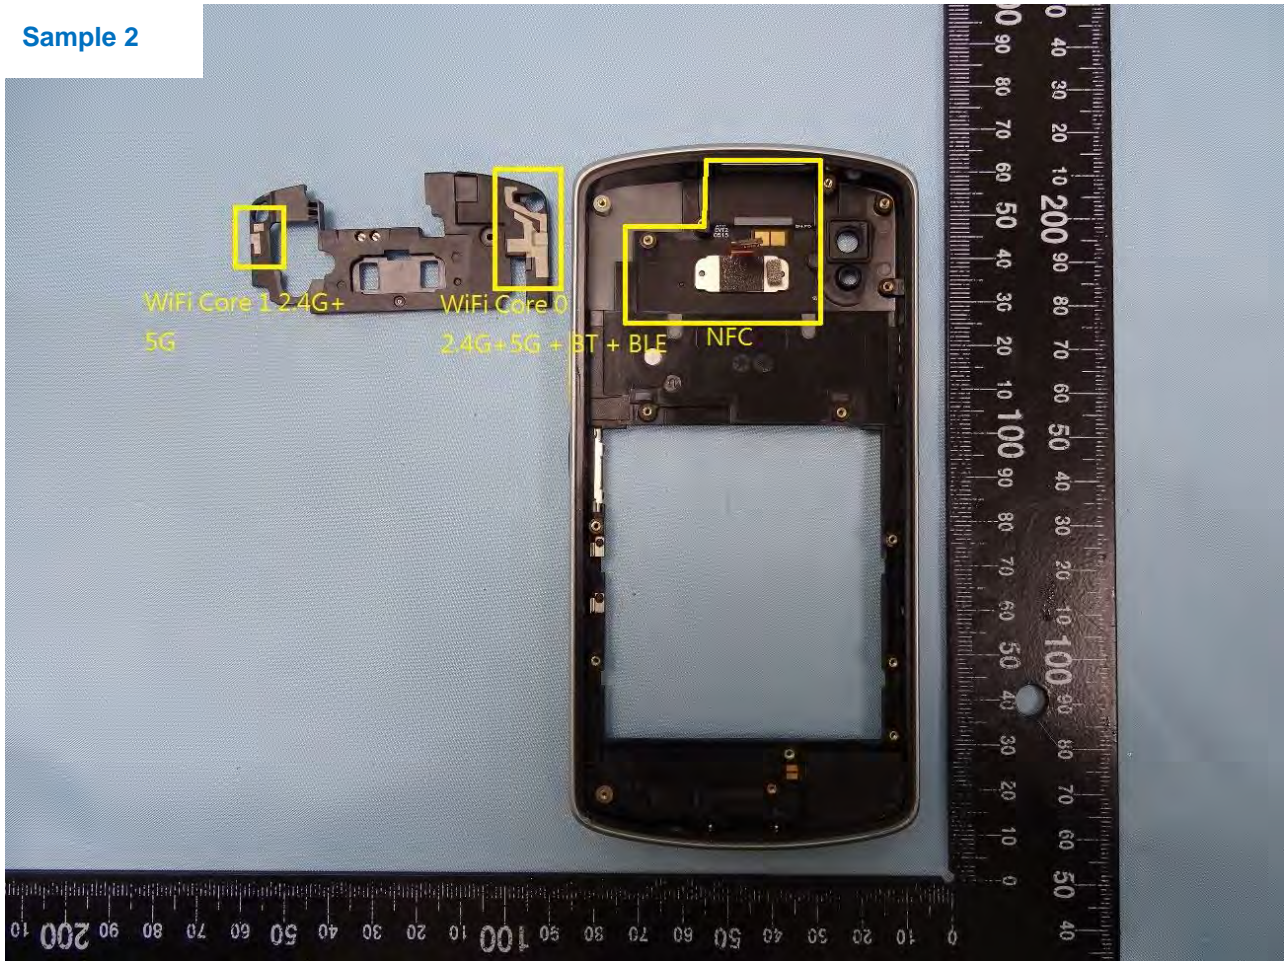

Brand Name: Zebra / Model Name: EC500K

Sample 2