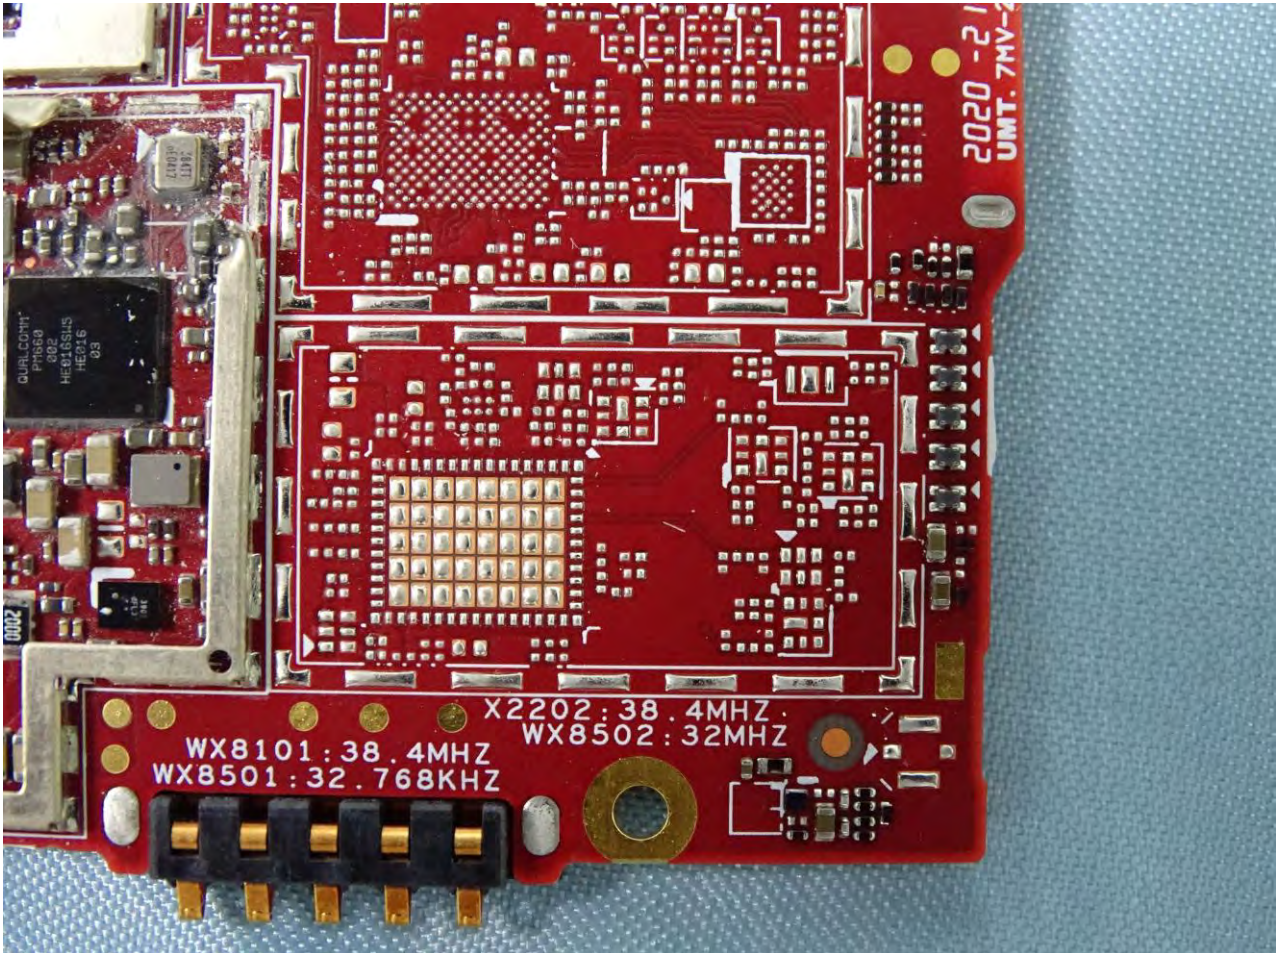

Brand Name: Zebra / Model Name: EC500K

Brand Name: Zebra / Model Name: EC500K

Brand Name: Zebra / Model Name: EC500K

**Brand Name: Zebra / Model Name: EC500K**

Brand Name: Zebra / Model Name: EC500K

Brand Name: Zebra / Model Name: EC500K

Brand Name: Zebra / Model Name: EC500K

Brand Name: Zebra / Model Name: EC500K

Brand Name: Zebra / Model Name: EC500K

Brand Name: Zebra / Model Name: EC500K

Brand Name: Zebra / Model Name: EC500K

Brand Name: Zebra / Model Name: EC500K

Brand Name: Zebra / Model Name: EC500K

WiFi Core 0 2.4G+5G+BT+BLE Antenna

Brand Name: Zebra / Model Name: EC500K

WiFi Core 1 2.4G+5G Antenna

Brand Name: Zebra / Model Name: EC500K

NFC Antenna

Brand Name: Zebra / Model Name: EC500K