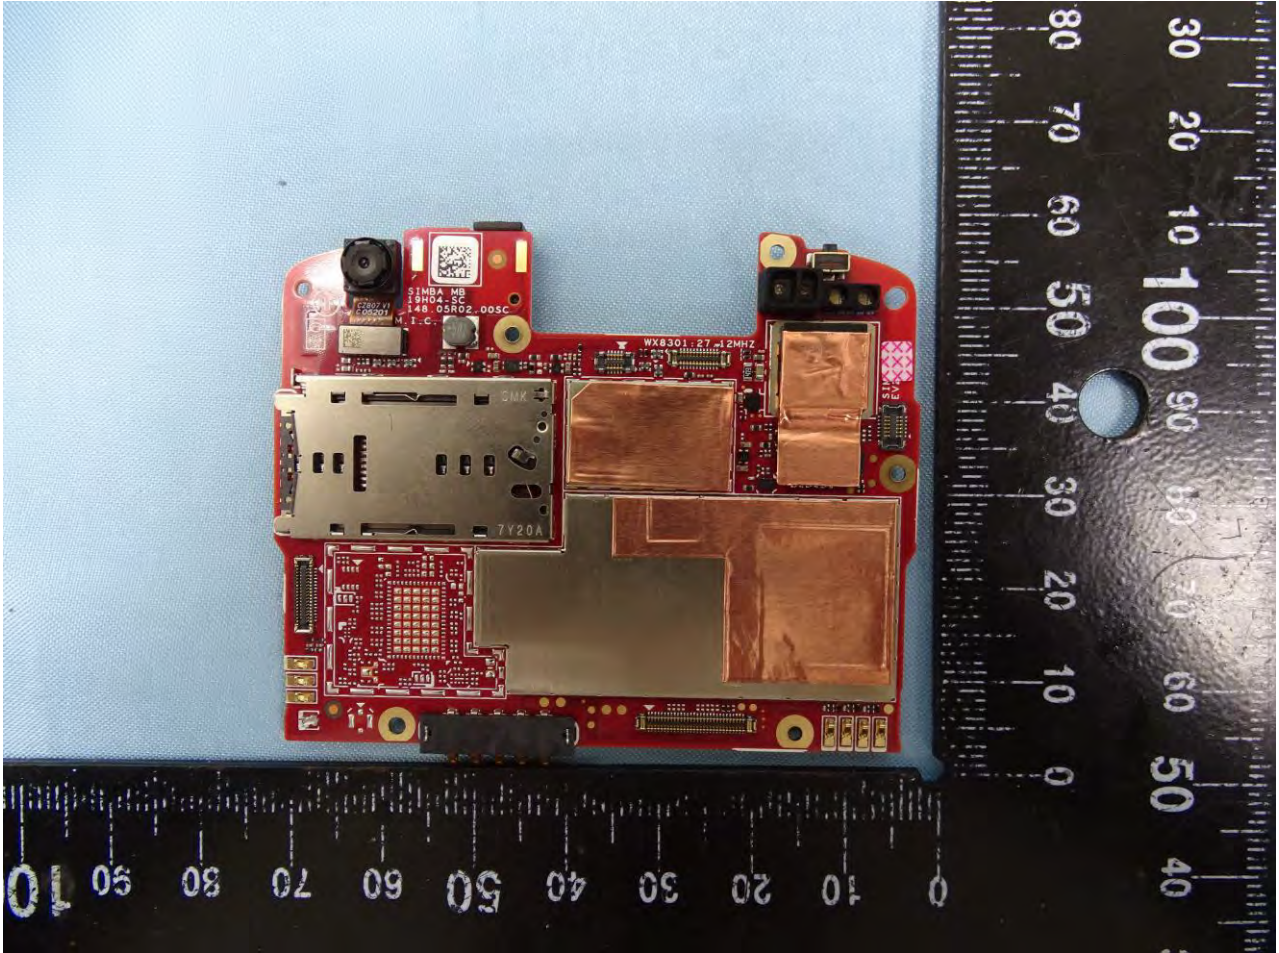

Brand Name: Zebra / Model Name: EC500K

WiFi Core 0 2.4G+5G+BT+BLE Antenna

Brand Name: Zebra / Model Name: EC500K

WiFi Core 1 2.4G+5G Antenna

Brand Name: Zebra / Model Name: EC500K

NFC Antenna

Brand Name: Zebra / Model Name: EC500K

Sample 2

Brand Name: Zebra / Model Name: EC500K

Brand Name: Zebra / Model Name: EC500K

Brand Name: Zebra / Model Name: EC500K

Brand Name: Zebra / Model Name: EC500K

Brand Name: Zebra / Model Name: EC500K

Brand Name: Zebra / Model Name: EC500K

Brand Name: Zebra / Model Name: EC500K

Brand Name: Zebra / Model Name: EC500K

Brand Name: Zebra / Model Name: EC500K

Brand Name: Zebra / Model Name: EC500K

Brand Name: Zebra / Model Name: EC500K