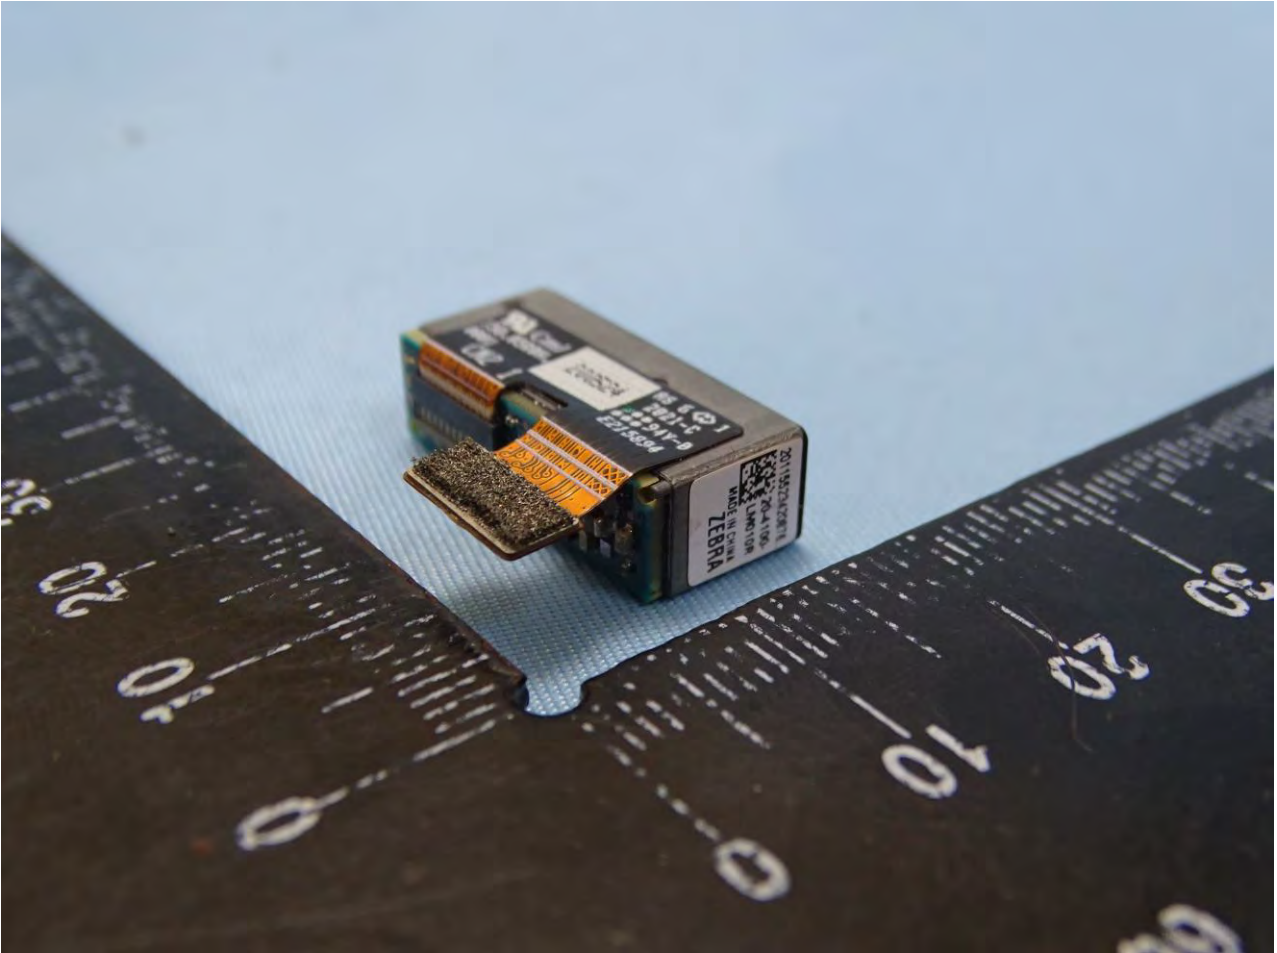

Brand Name: Zebra / Model Name: EC500K

Brand Name: Zebra / Model Name: EC500K

Brand Name: Zebra / Model Name: EC500K

Brand Name: Zebra / Model Name: EC500K

Brand Name: Zebra / Model Name: EC500K

Brand Name: Zebra / Model Name: EC500K

Brand Name: Zebra / Model Name: EC500K

WiFi Core 0 2.4G+5G+BT+BLE Antenna

Brand Name: Zebra / Model Name: EC500K

WiFi Core 1 2.4G+5G Antenna

Brand Name: Zebra / Model Name: EC500K

NFC Antenna

Brand Name: Zebra / Model Name: EC500K