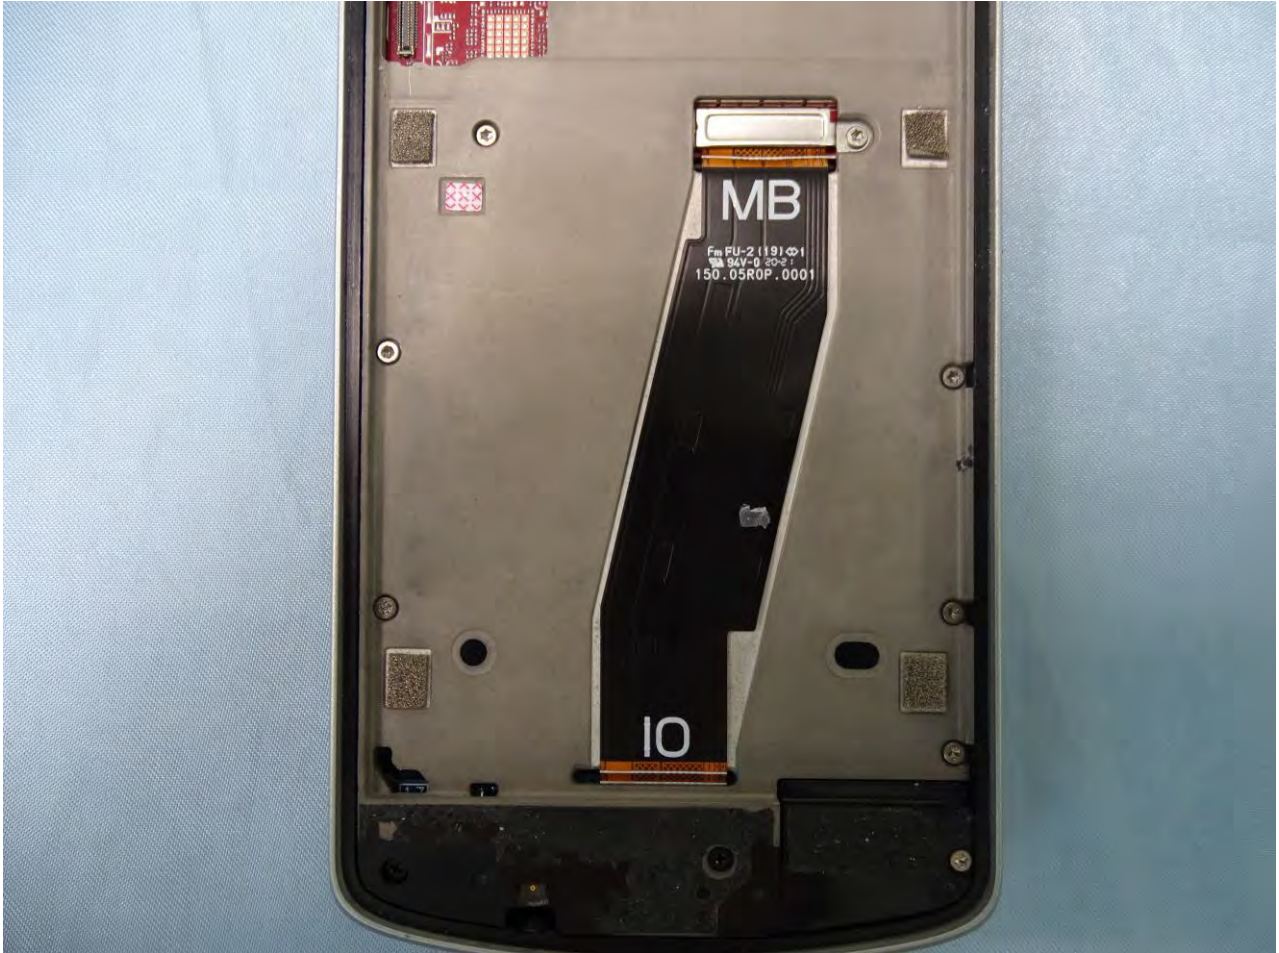

3. Internal Photograph of EUT

Brand Name: Zebra / Model Name: EC500K

Sample 1

Brand Name: Zebra / Model Name: EC500K

Brand Name: Zebra / Model Name: EC500K

Brand Name: Zebra / Model Name: EC500K

Brand Name: Zebra / Model Name: EC500K

Brand Name: Zebra / Model Name: EC500K

Brand Name: Zebra / Model Name: EC500K

Brand Name: Zebra / Model Name: EC500K

Brand Name: Zebra / Model Name: EC500K

Brand Name: Zebra / Model Name: EC500K

Brand Name: Zebra / Model Name: EC500K