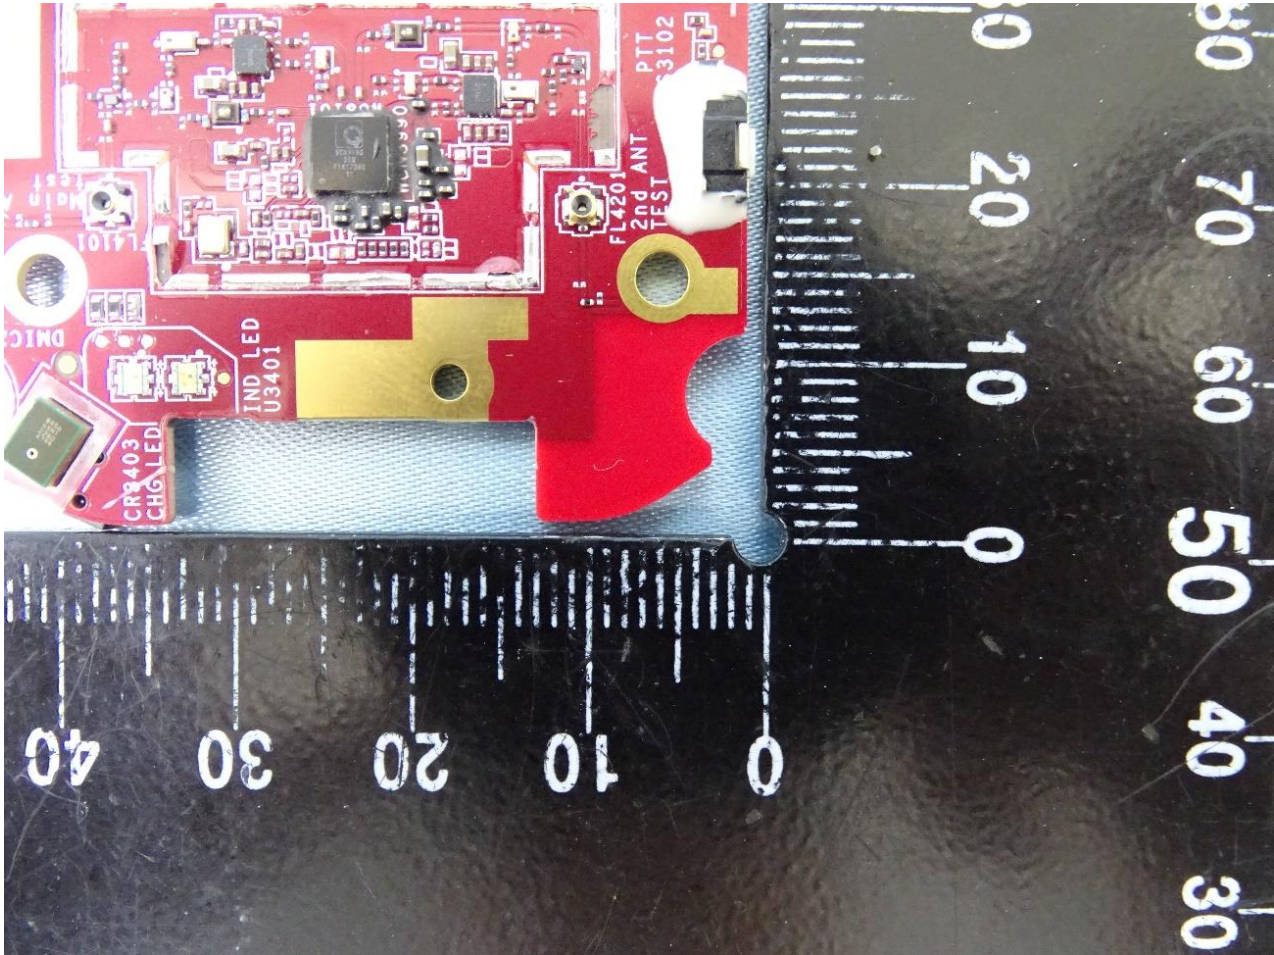

WLAN Antenna 1

Brand Name: Zebra / Model Name: EC300K

Brand Name: Zebra / Model Name: EC300K

WLAN Antenna 2

Brand Name: Zebra / Model Name: EC300K

————THE END————