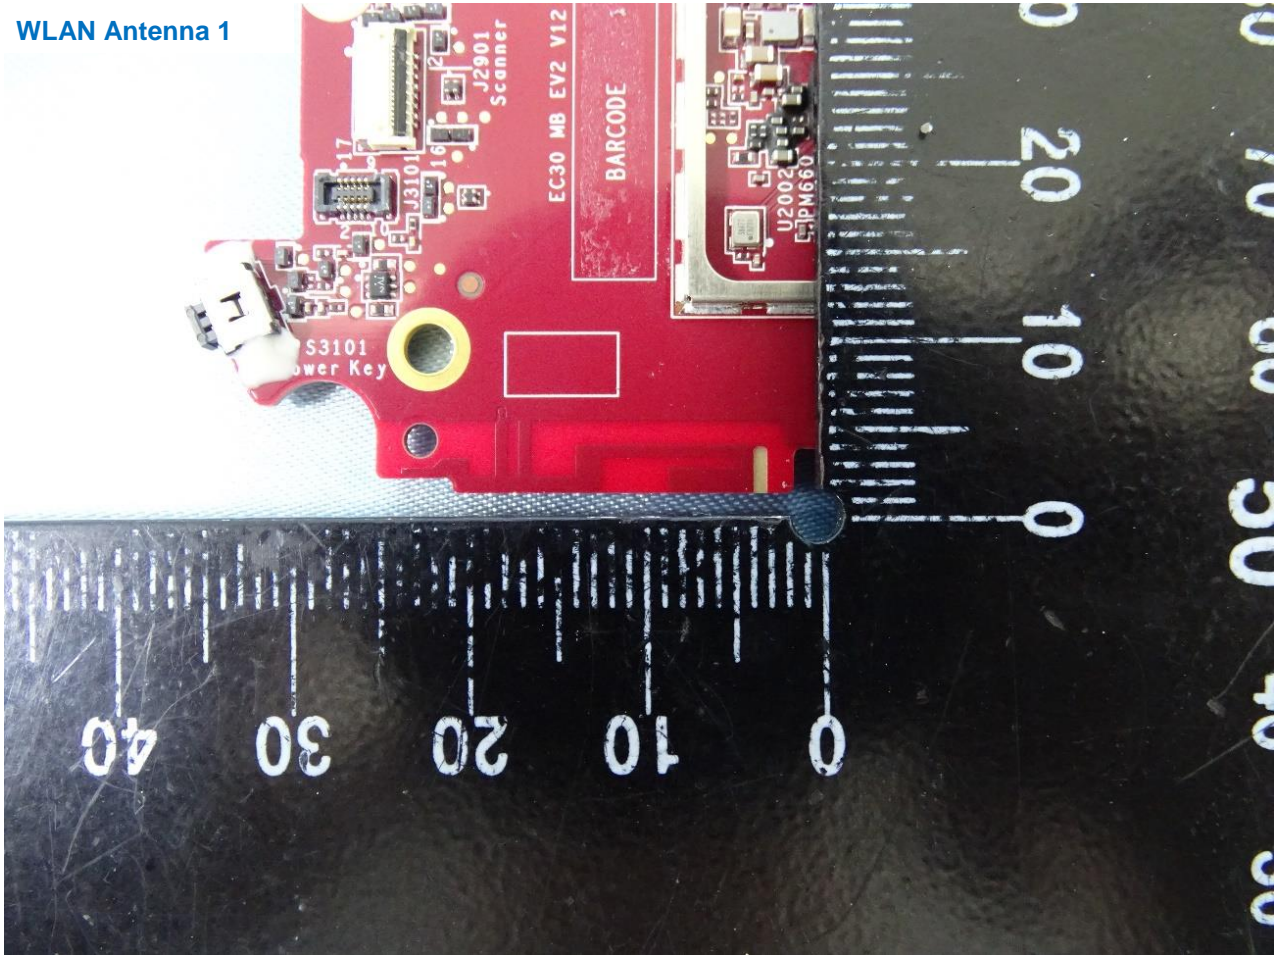

Brand Name: Zebra / Model Name: EC300K

Brand Name: Zebra / Model Name: EC300K

Brand Name: Zebra / Model Name: EC300K

Brand Name: Zebra / Model Name: EC300K

Brand Name: Zebra / Model Name: EC300K

Brand Name: Zebra / Model Name: EC300K

WLAN Antenna 1

Brand Name: Zebra / Model Name: EC300K

Brand Name: Zebra / Model Name: EC300K

WLAN Antenna 2

Brand Name: Zebra / Model Name: EC300K

————THE END————