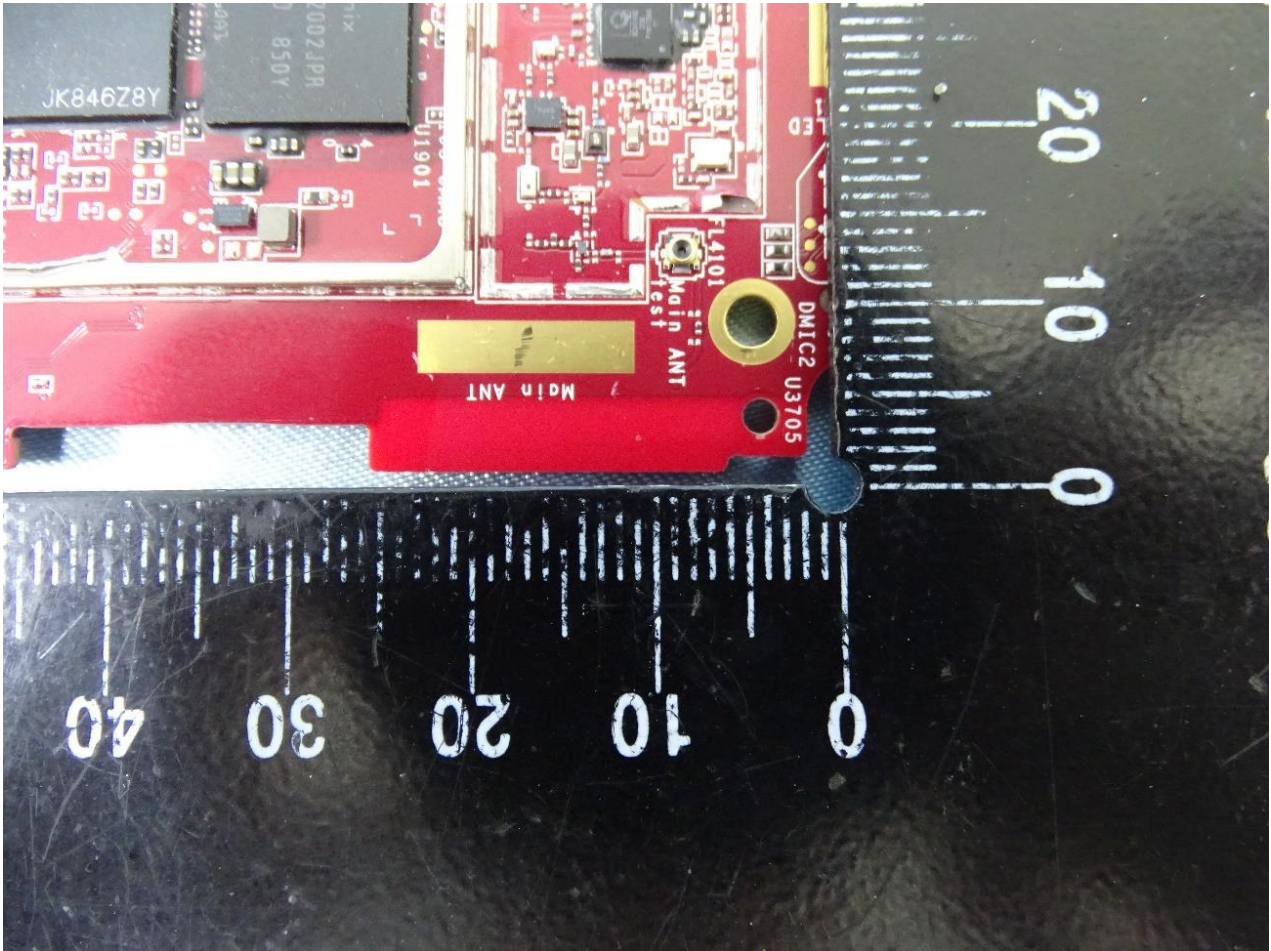

Brand Name: Zebra / Model Name: EC300K

Brand Name: Zebra / Model Name: EC300K

Brand Name: Zebra / Model Name: EC300K

Brand Name: Zebra / Model Name: EC300K

Brand Name: Zebra / Model Name: EC300K

Brand Name: Zebra / Model Name: EC300K

WLAN Antenna 1

Brand Name: Zebra / Model Name: EC300K

Brand Name: Zebra / Model Name: EC300K

WLAN Antenna 2

Brand Name: Zebra / Model Name: EC300K

————THE END————