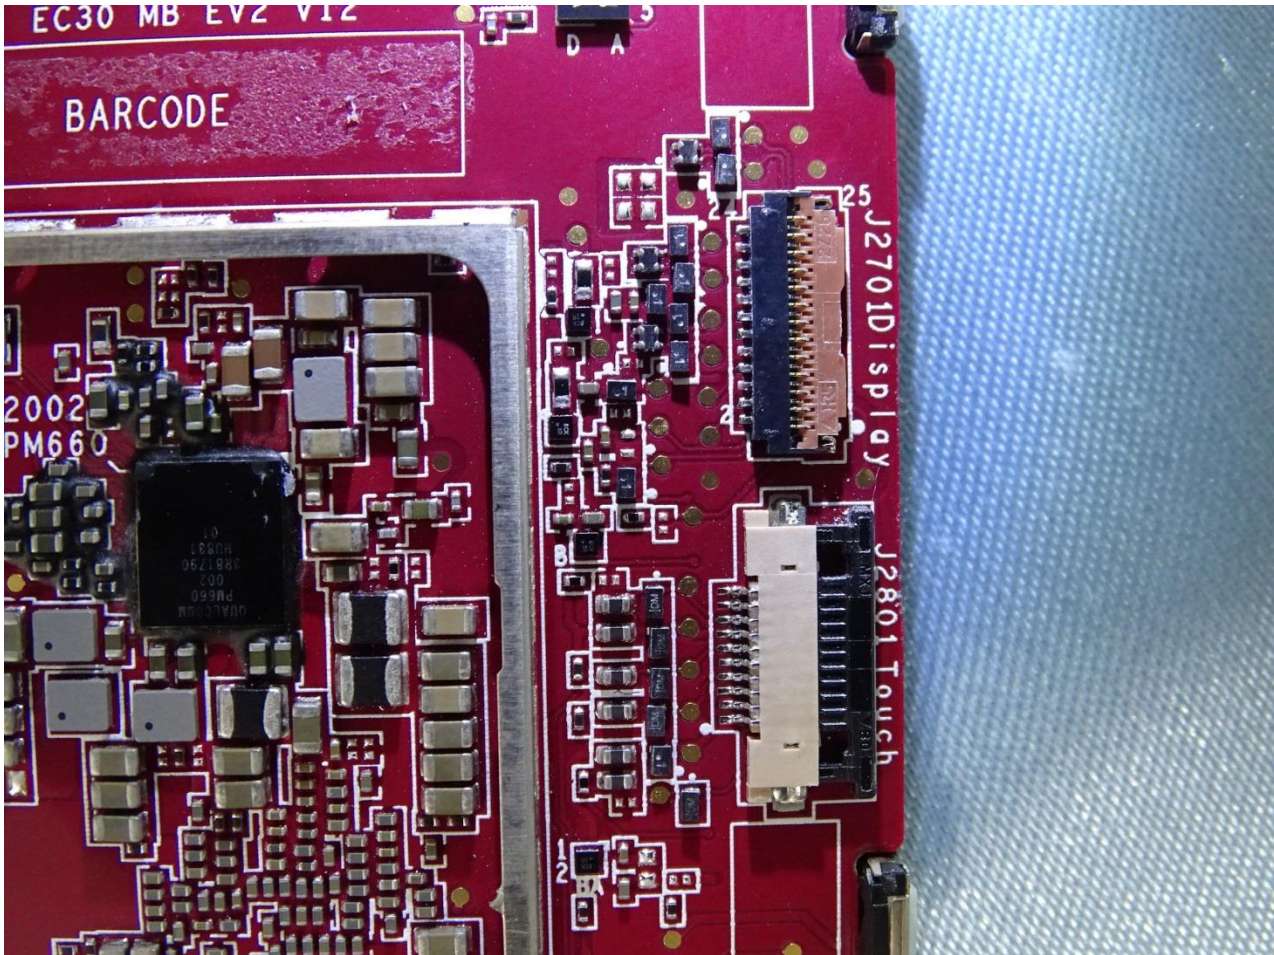

Brand Name: Zebra / Model Name: EC300K

Brand Name: Zebra / Model Name: EC300K

Brand Name: Zebra / Model Name: EC300K

Brand Name: Zebra / Model Name: EC300K

Brand Name: Zebra / Model Name: EC300K

Brand Name: Zebra / Model Name: EC300K

WLAN Antenna 1

Brand Name: Zebra / Model Name: EC300K

Brand Name: Zebra / Model Name: EC300K

WLAN Antenna 2

Brand Name: Zebra / Model Name: EC300K

————THE END————