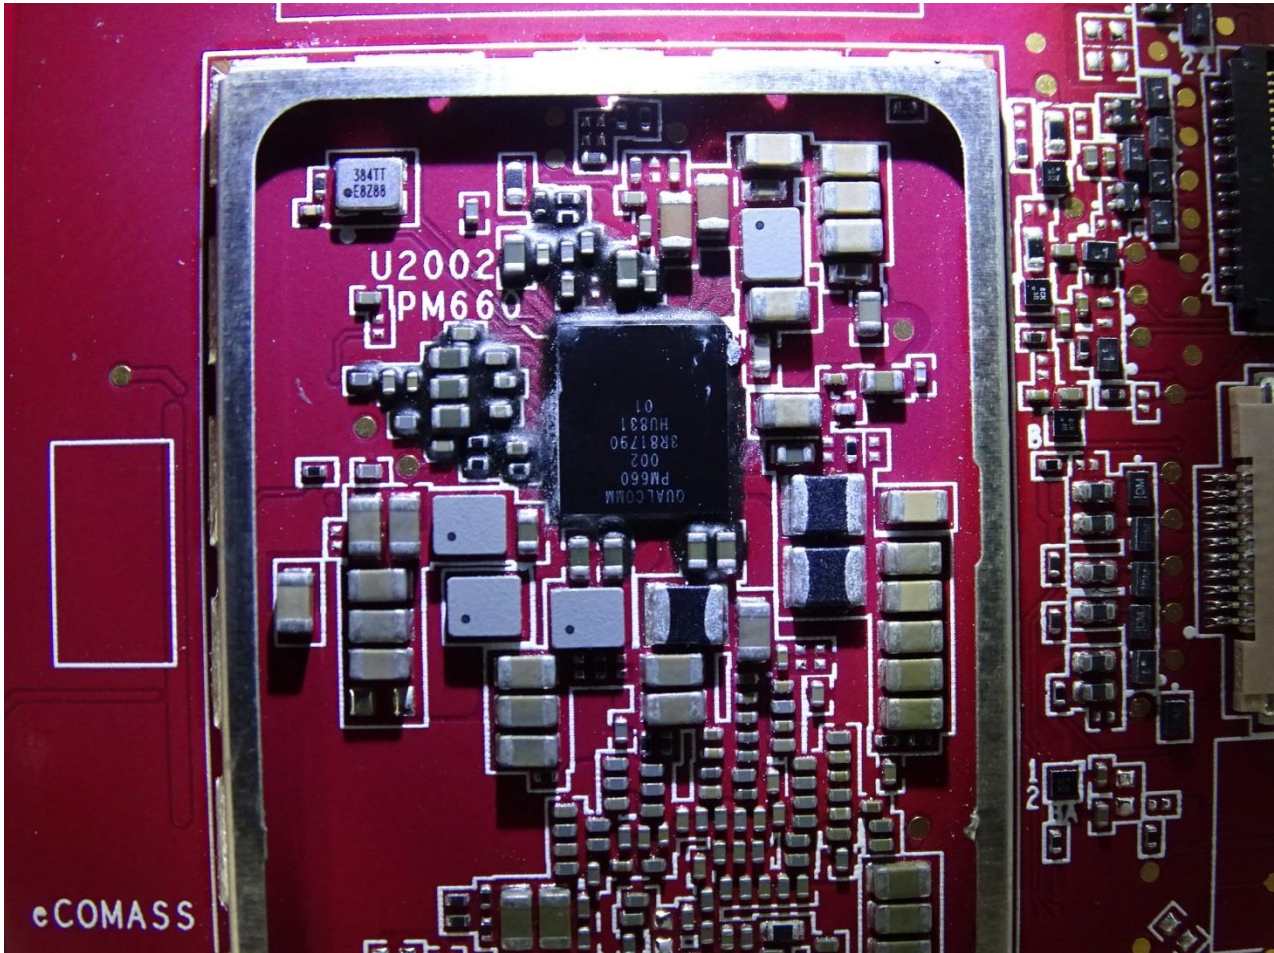

Brand Name: Zebra / Model Name: EC300K

Brand Name: Zebra / Model Name: EC300K

Brand Name: Zebra / Model Name: EC300K

Brand Name: Zebra / Model Name: EC300K

Brand Name: Zebra / Model Name: EC300K

Brand Name: Zebra / Model Name: EC300K

WLAN Antenna 1

Brand Name: Zebra / Model Name: EC300K

Brand Name: Zebra / Model Name: EC300K

WLAN Antenna 2

Brand Name: Zebra / Model Name: EC300K

————THE END————