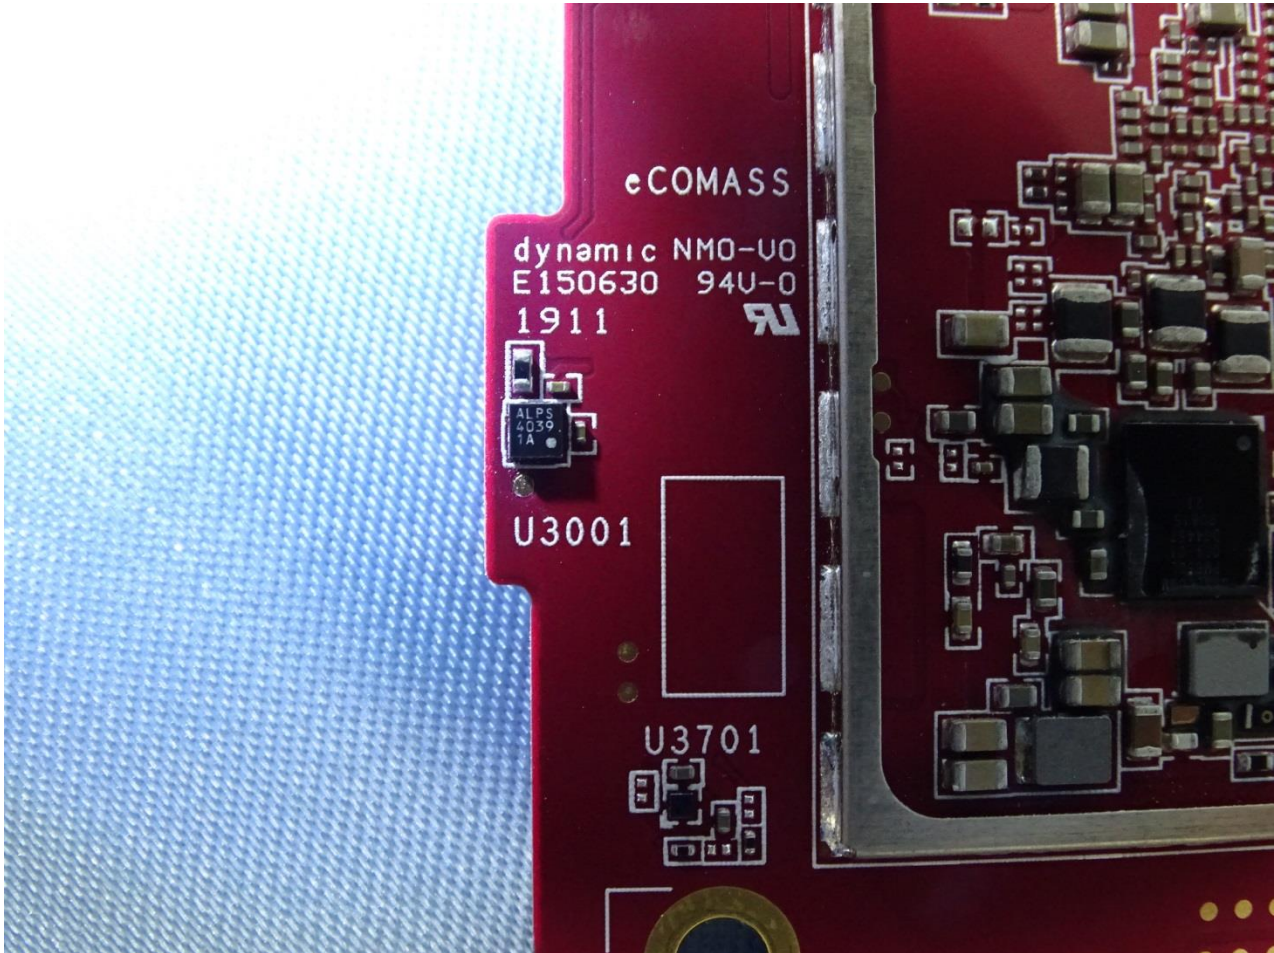

Brand Name: Zebra / Model Name: EC300K

Brand Name: Zebra / Model Name: EC300K

Brand Name: Zebra / Model Name: EC300K

Brand Name: Zebra / Model Name: EC300K

Brand Name: Zebra / Model Name: EC300K

Brand Name: Zebra / Model Name: EC300K

WLAN Antenna 1

Brand Name: Zebra / Model Name: EC300K

Brand Name: Zebra / Model Name: EC300K

WLAN Antenna 2

Brand Name: Zebra / Model Name: EC300K

————THE END————