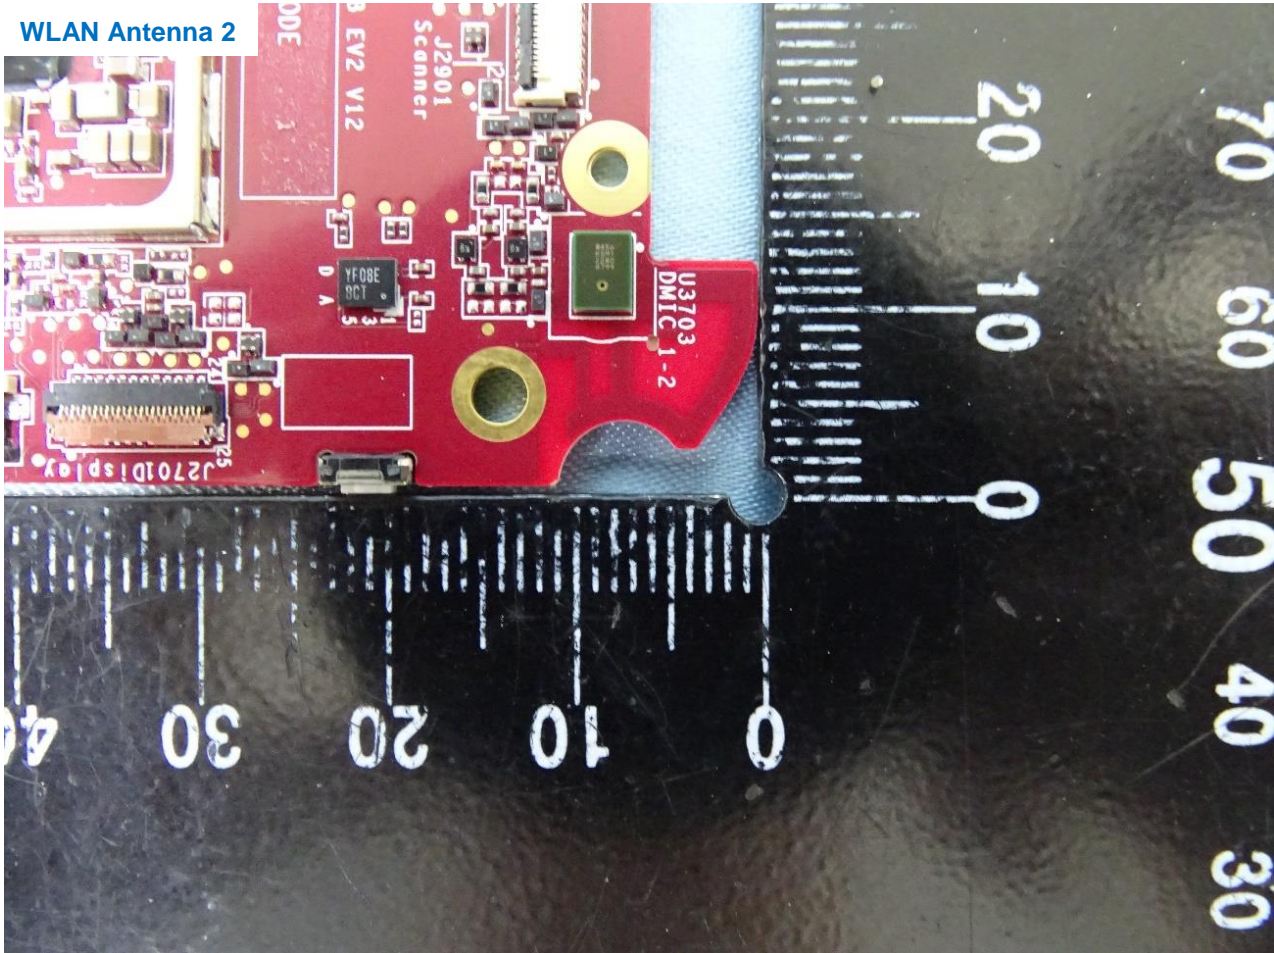

WLAN Antenna 1

Brand Name: Zebra / Model Name: EC300K

Brand Name: Zebra / Model Name: EC300K

WLAN Antenna 2

Brand Name: Zebra / Model Name: EC300K

————THE END————