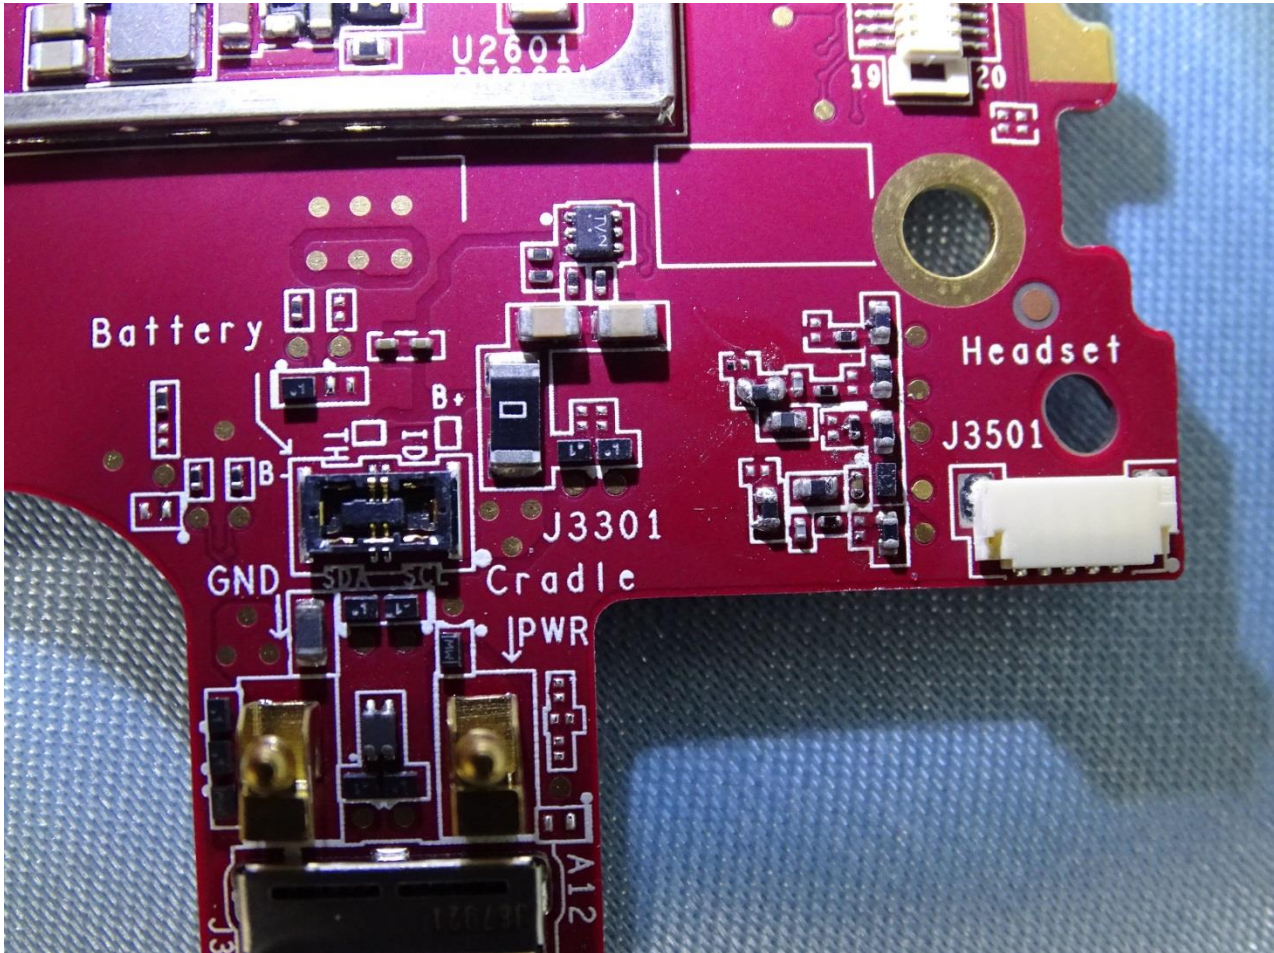

Brand Name: Zebra / Model Name: EC300K

Brand Name: Zebra / Model Name: EC300K

Brand Name: Zebra / Model Name: EC300K

Brand Name: Zebra / Model Name: EC300K

Brand Name: Zebra / Model Name: EC300K

Brand Name: Zebra / Model Name: EC300K

WLAN Antenna 1

Brand Name: Zebra / Model Name: EC300K

Brand Name: Zebra / Model Name: EC300K

WLAN Antenna 2

Brand Name: Zebra / Model Name: EC300K

————THE END————