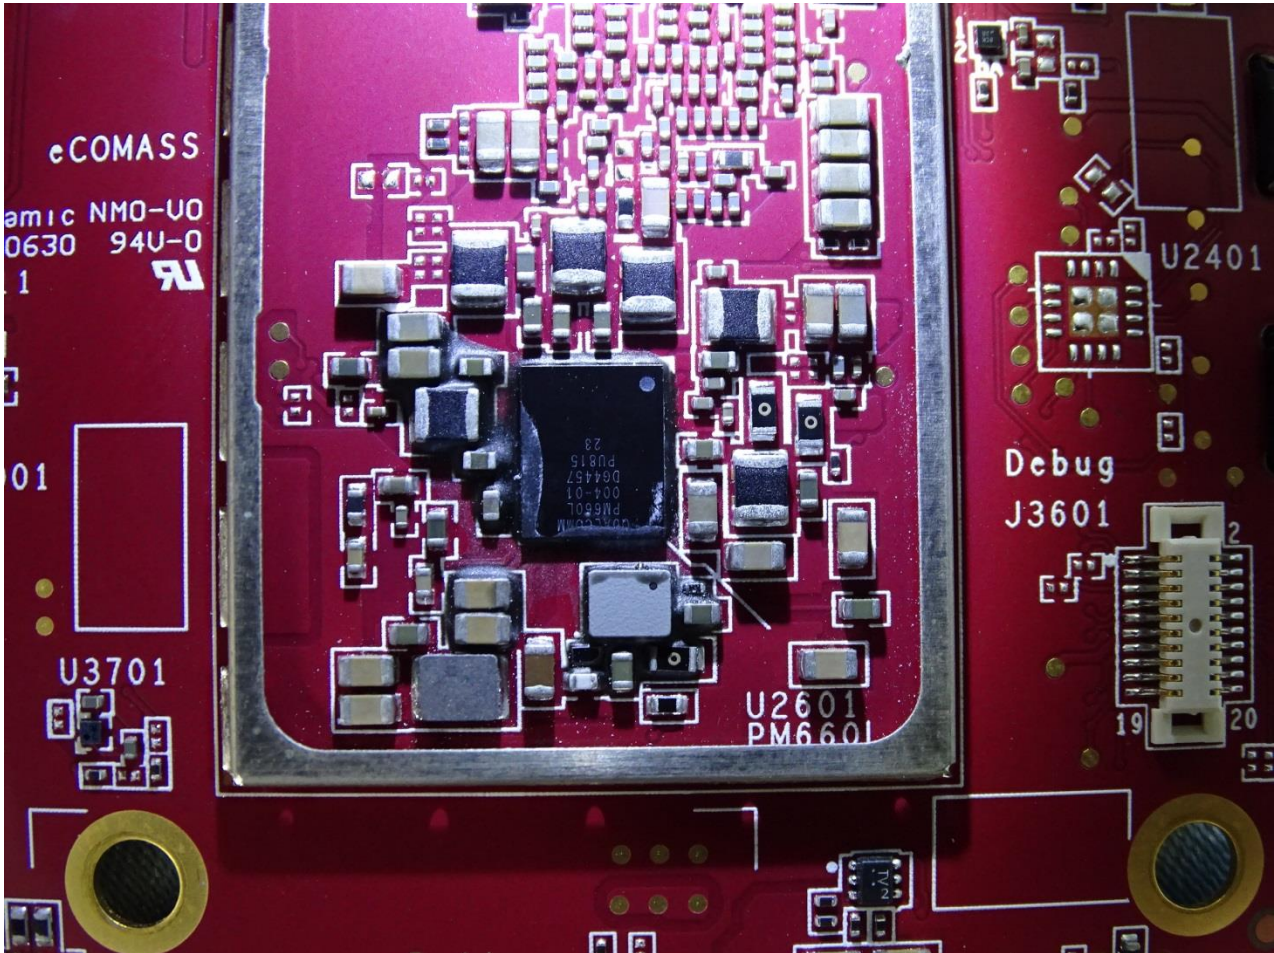

Brand Name: Zebra / Model Name: EC300K

Brand Name: Zebra / Model Name: EC300K

Brand Name: Zebra / Model Name: EC300K

Brand Name: Zebra / Model Name: EC300K

Brand Name: Zebra / Model Name: EC300K

Brand Name: Zebra / Model Name: EC300K

WLAN Antenna 1

Brand Name: Zebra / Model Name: EC300K

Brand Name: Zebra / Model Name: EC300K

WLAN Antenna 2

Brand Name: Zebra / Model Name: EC300K

————THE END————