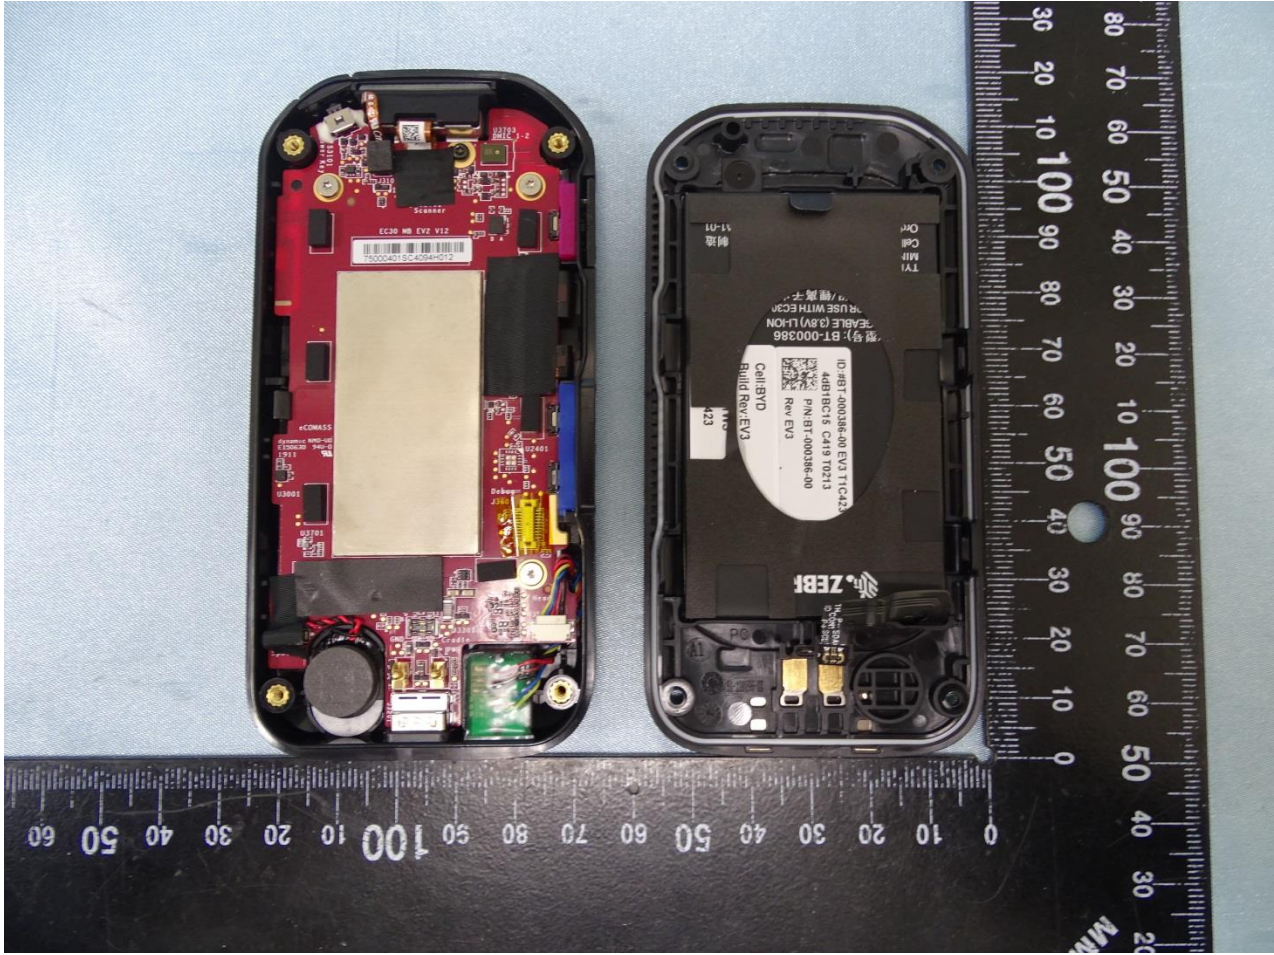

3. Internal Photograph of EUT

Brand Name: Zebra / Model Name: EC300K

Brand Name: Zebra / Model Name: EC300K

Brand Name: Zebra / Model Name: EC300K

Brand Name: Zebra / Model Name: EC300K

Brand Name: Zebra / Model Name: EC300K

Brand Name: Zebra / Model Name: EC300K

Brand Name: Zebra / Model Name: EC300K

Brand Name: Zebra / Model Name: EC300K

Brand Name: Zebra / Model Name: EC300K

Brand Name: Zebra / Model Name: EC300K

Brand Name: Zebra / Model Name: EC300K