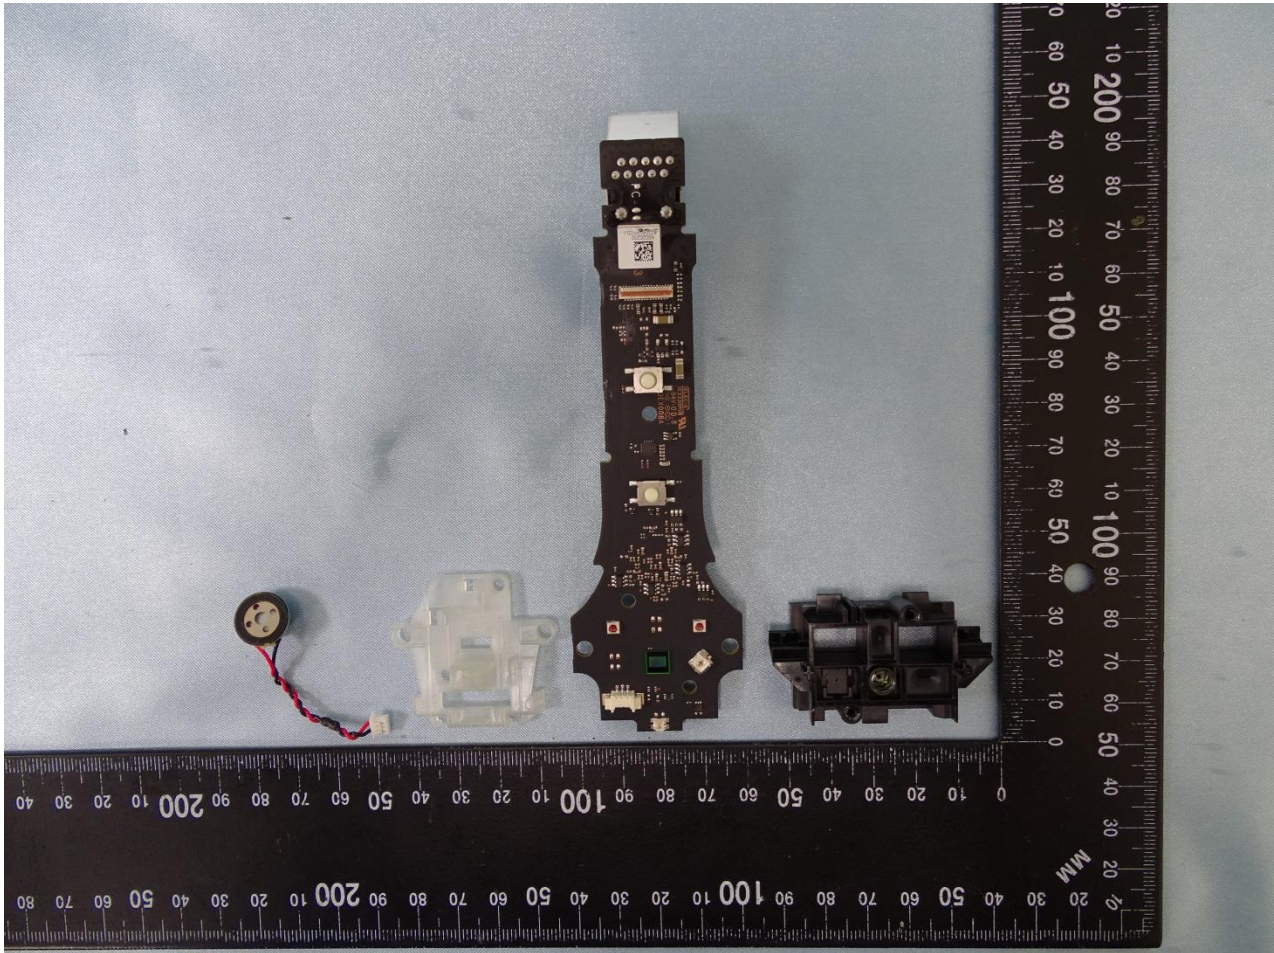

Brand Name: Zebra / Model Name: DS9908R

Brand Name: Zebra / Model Name: DS9908R

Brand Name: Zebra / Model Name: DS9908R

Brand Name: Zebra / Model Name: DS9908R

Brand Name: Zebra / Model Name: DS9908R

Brand Name: Zebra / Model Name: DS9908R

Brand Name: Zebra / Model Name: DS9908R

Brand Name: Zebra / Model Name: DS9908R

RFID Antenna

Brand Name: Zebra / Model Name: DS9908R

————THE END————