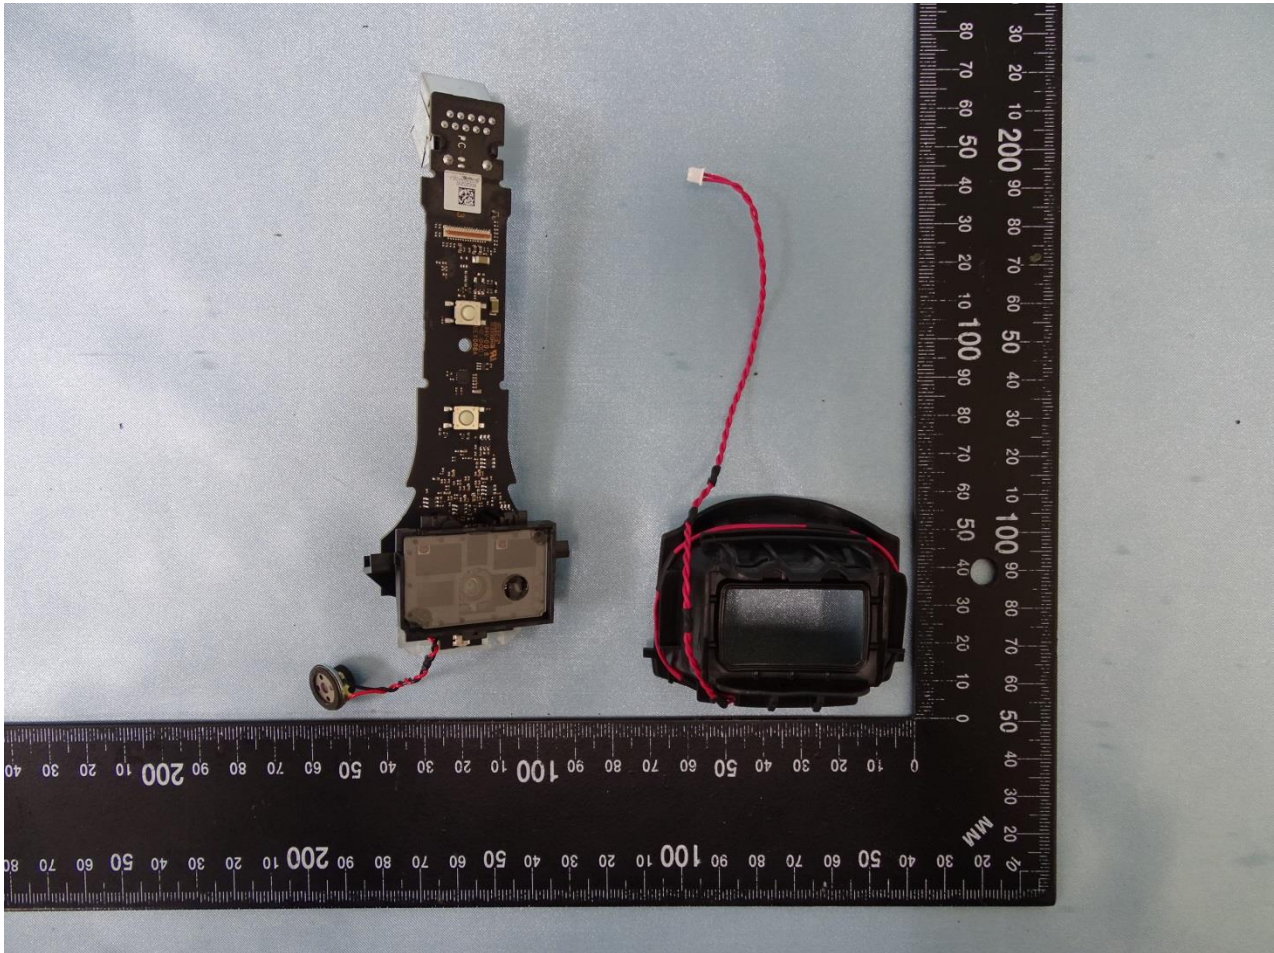

Brand Name: Zebra / Model Name: DS9908R

Brand Name: Zebra / Model Name: DS9908R

Brand Name: Zebra / Model Name: DS9908R

Brand Name: Zebra / Model Name: DS9908R

Brand Name: Zebra / Model Name: DS9908R

Brand Name: Zebra / Model Name: DS9908R

Brand Name: Zebra / Model Name: DS9908R

Brand Name: Zebra / Model Name: DS9908R

RFID Antenna

Brand Name: Zebra / Model Name: DS9908R

————THE END————