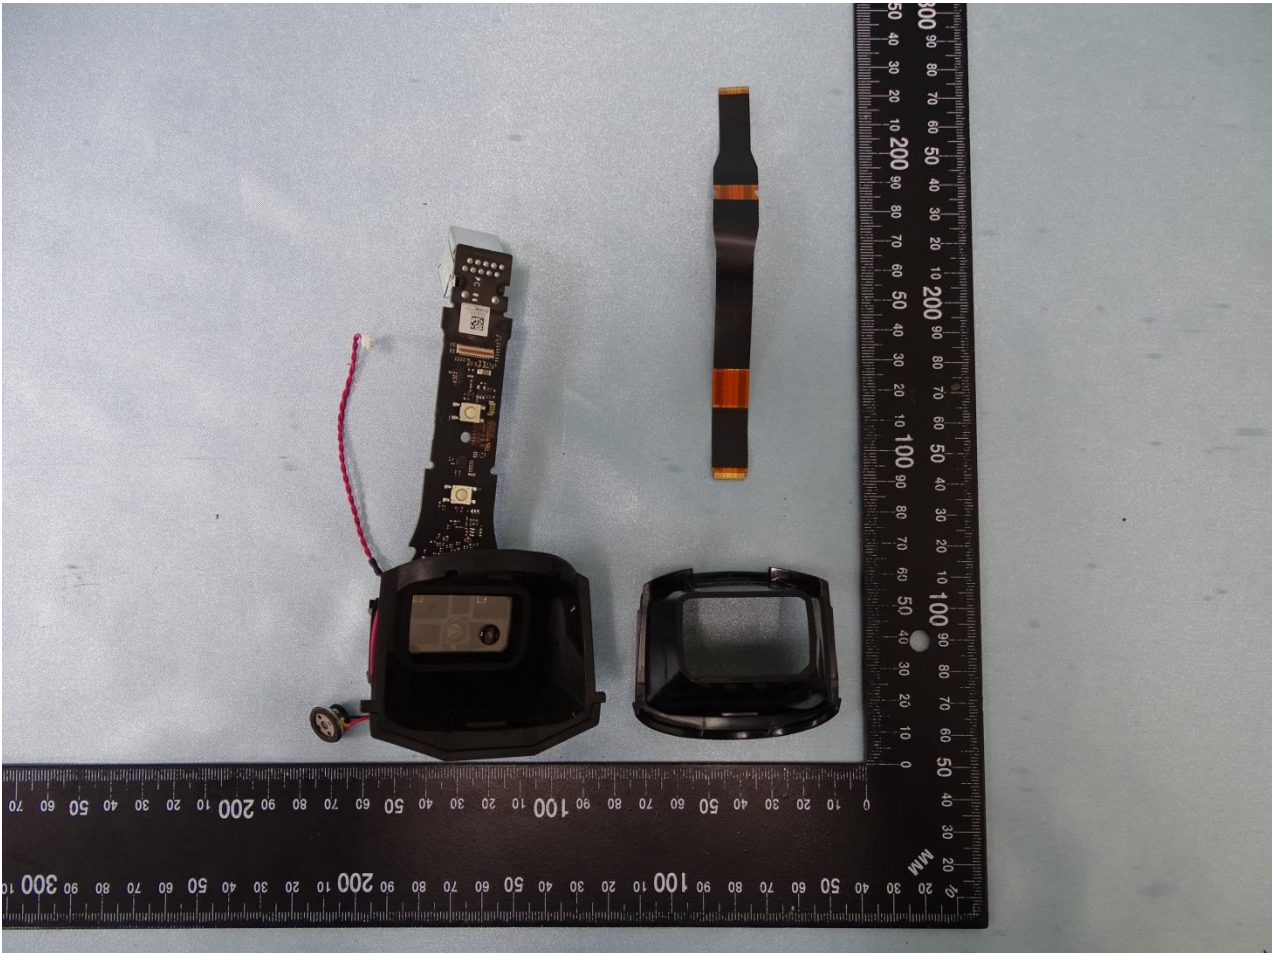

Brand Name: Zebra / Model Name: DS9908R

Brand Name: Zebra / Model Name: DS9908R

Brand Name: Zebra / Model Name: DS9908R

Brand Name: Zebra / Model Name: DS9908R

Brand Name: Zebra / Model Name: DS9908R

Brand Name: Zebra / Model Name: DS9908R

Brand Name: Zebra / Model Name: DS9908R

Brand Name: Zebra / Model Name: DS9908R

RFID Antenna

Brand Name: Zebra / Model Name: DS9908R

————THE END————