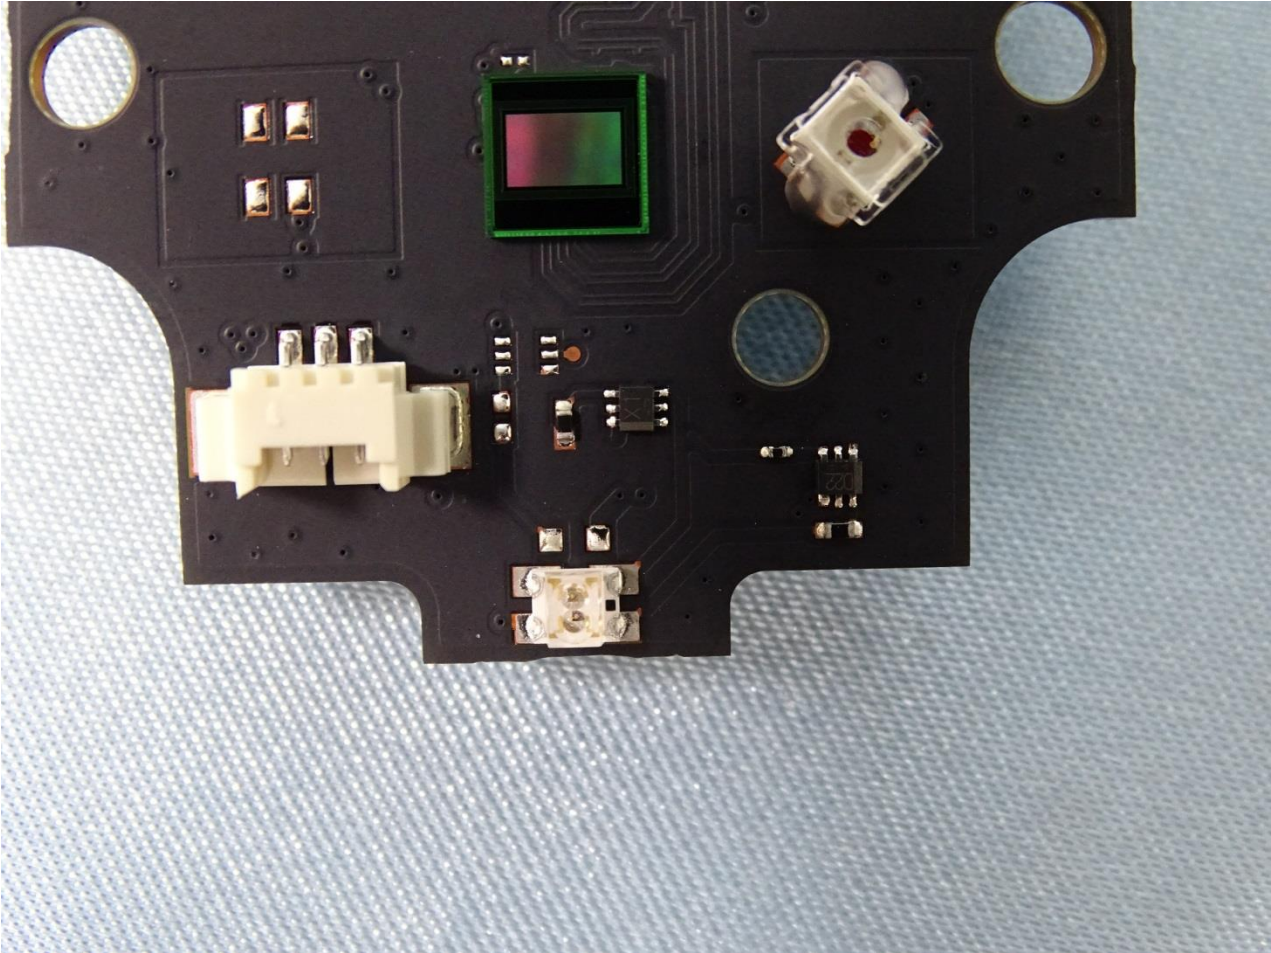

Brand Name: Zebra / Model Name: DS9908R

Brand Name: Zebra / Model Name: DS9908R

Brand Name: Zebra / Model Name: DS9908R

Brand Name: Zebra / Model Name: DS9908R

Brand Name: Zebra / Model Name: DS9908R

Brand Name: Zebra / Model Name: DS9908R

Brand Name: Zebra / Model Name: DS9908R

Brand Name: Zebra / Model Name: DS9908R

RFID Antenna

Brand Name: Zebra / Model Name: DS9908R

————THE END————