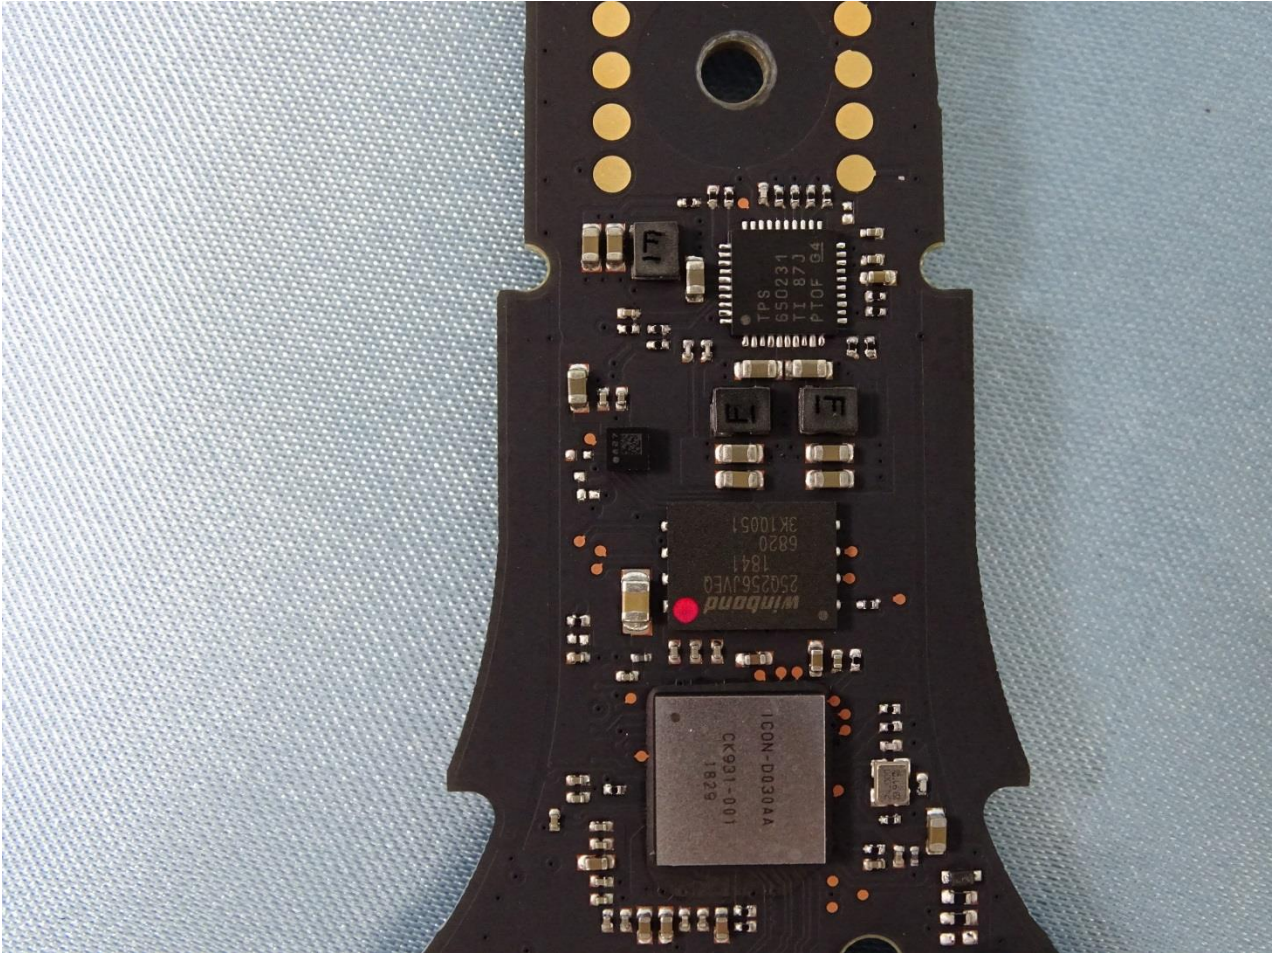

Brand Name: Zebra / Model Name: DS9908R

Brand Name: Zebra / Model Name: DS9908R

Brand Name: Zebra / Model Name: DS9908R

Brand Name: Zebra / Model Name: DS9908R

Brand Name: Zebra / Model Name: DS9908R

Brand Name: Zebra / Model Name: DS9908R

Brand Name: Zebra / Model Name: DS9908R

Brand Name: Zebra / Model Name: DS9908R

RFID Antenna

Brand Name: Zebra / Model Name: DS9908R

————THE END————