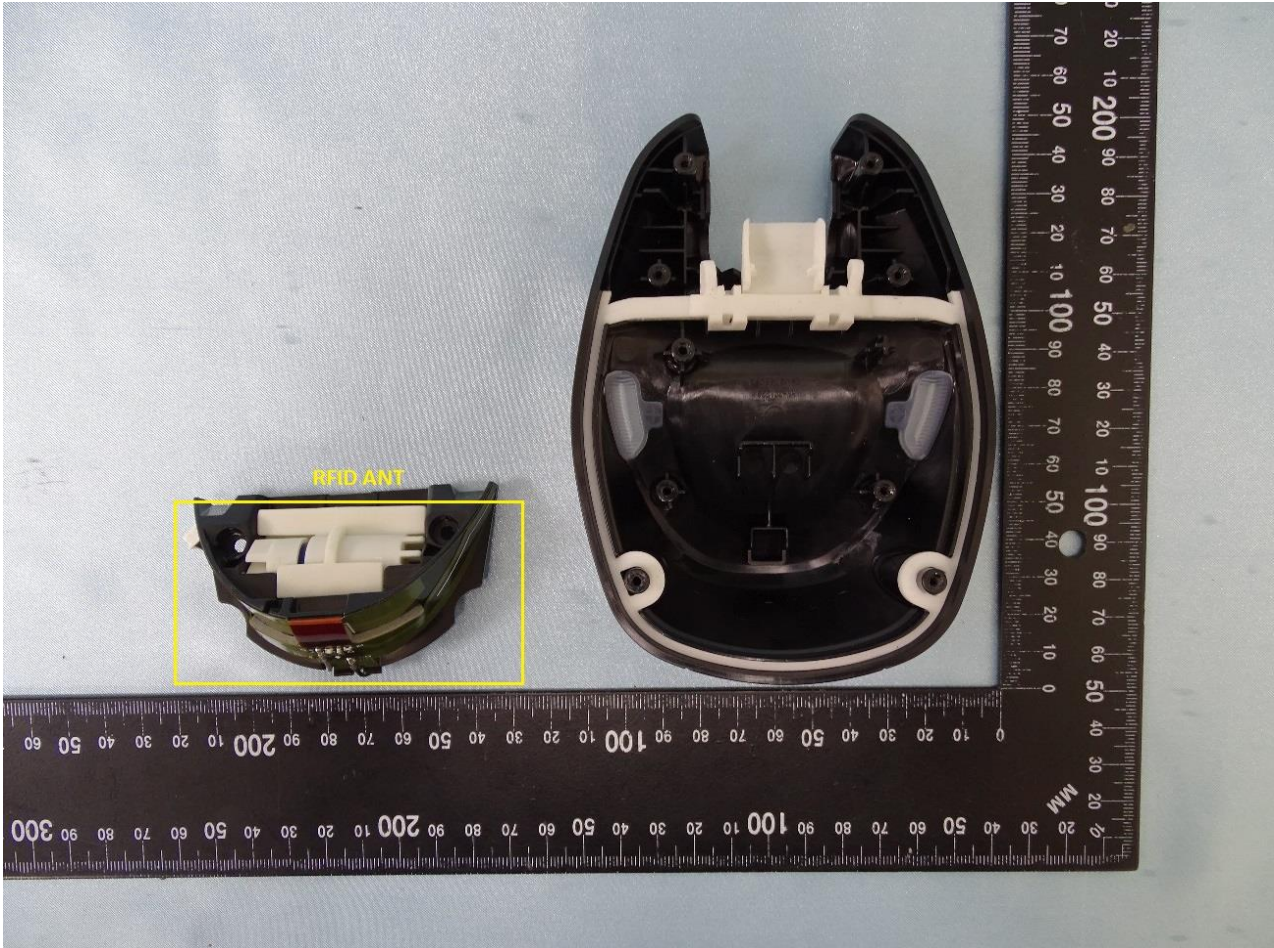

### 3. Internal Photograph of EUT

Brand Name: Zebra / Model Name: DS9908R

Brand Name: Zebra / Model Name: DS9908R

Brand Name: Zebra / Model Name: DS9908R

Brand Name: Zebra / Model Name: DS9908R

Brand Name: Zebra / Model Name: DS9908R

Brand Name: Zebra / Model Name: DS9908R

Brand Name: Zebra / Model Name: DS9908R

Brand Name: Zebra / Model Name: DS9908R

Brand Name: Zebra / Model Name: DS9908R

Brand Name: Zebra / Model Name: DS9908R

Brand Name: Zebra / Model Name: DS9908R