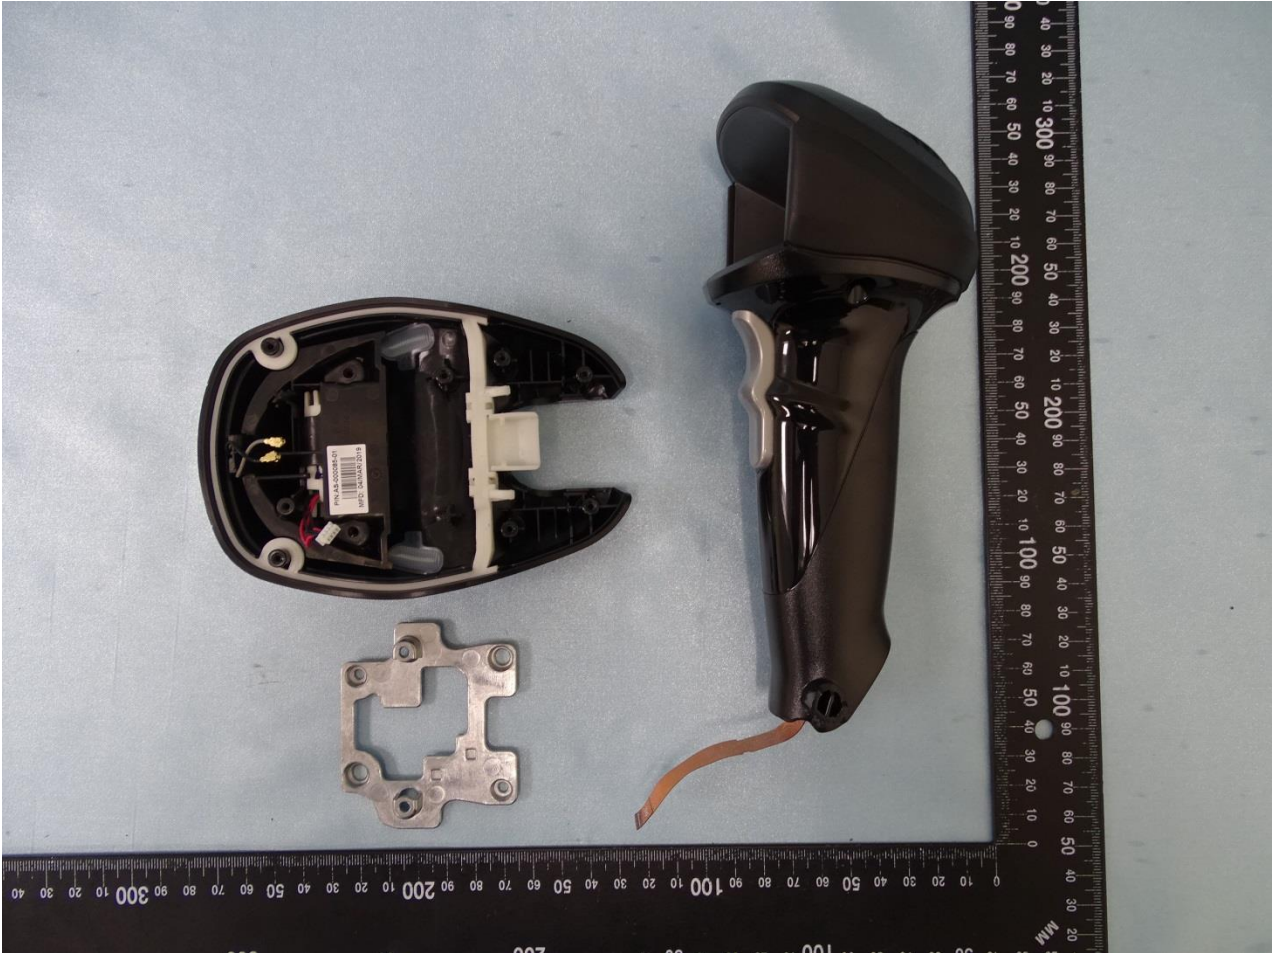

### 3. Internal Photograph of EUT

Brand Name: Zebra / Model Name: DS9908R

Brand Name: Zebra / Model Name: DS9908R

Brand Name: Zebra / Model Name: DS9908R

Brand Name: Zebra / Model Name: DS9908R

Brand Name: Zebra / Model Name: DS9908R

Brand Name: Zebra / Model Name: DS9908R

Brand Name: Zebra / Model Name: DS9908R

Brand Name: Zebra / Model Name: DS9908R

Brand Name: Zebra / Model Name: DS9908R

Brand Name: Zebra / Model Name: DS9908R

Brand Name: Zebra / Model Name: DS9908R