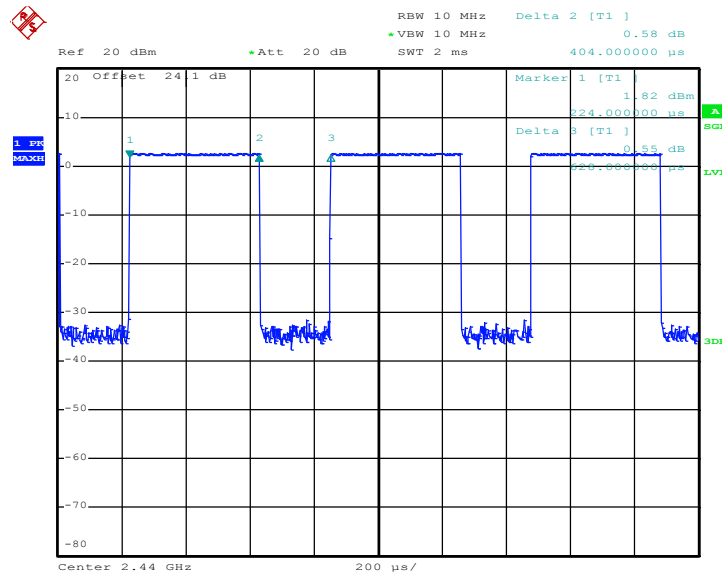

Appendix D. Duty Cycle Plots

Band	Duty Cycle(%)	T(us)	1/T(kHz)	VBW Setting
Bluetooth -LE	64.33	404.00	2.475	3kHz

Bluetooth 4.0

Date: 4.AUG.2016 02:17:33