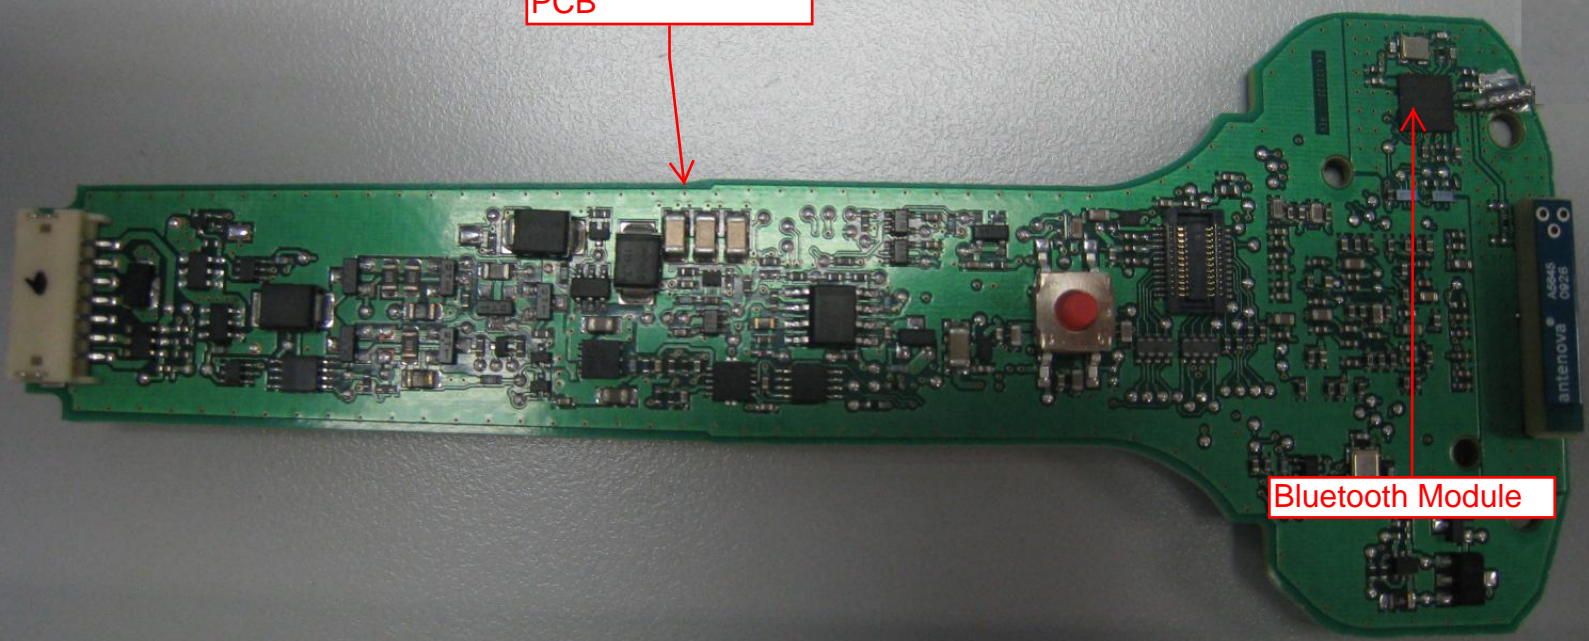

PCB

Bluetooth Module

imager Module

THE ONE
TO GET
THE JOB
DONE
FAST & EASY
WITH THE
NEW
HANDHELD
SCANNER
BY K.Y.
12V-8.6A

Barcode label on the back of the scanner.

Embossed text on the battery cover, including a circular logo and technical specifications.

LASER LIGHT- DO NOT STARE INTO BEAM . CLASS 2 LASER
PRODUCT. LASERLICHT - NICHT IN DEN STRAHL BLICKEN.
LASER KLASSE 2. LUMIÈRE LASER - NE PAS REGARDER DANS
LE FAISCEAU. APPAREIL À LASER DE CLASSE 2 630-680nm,