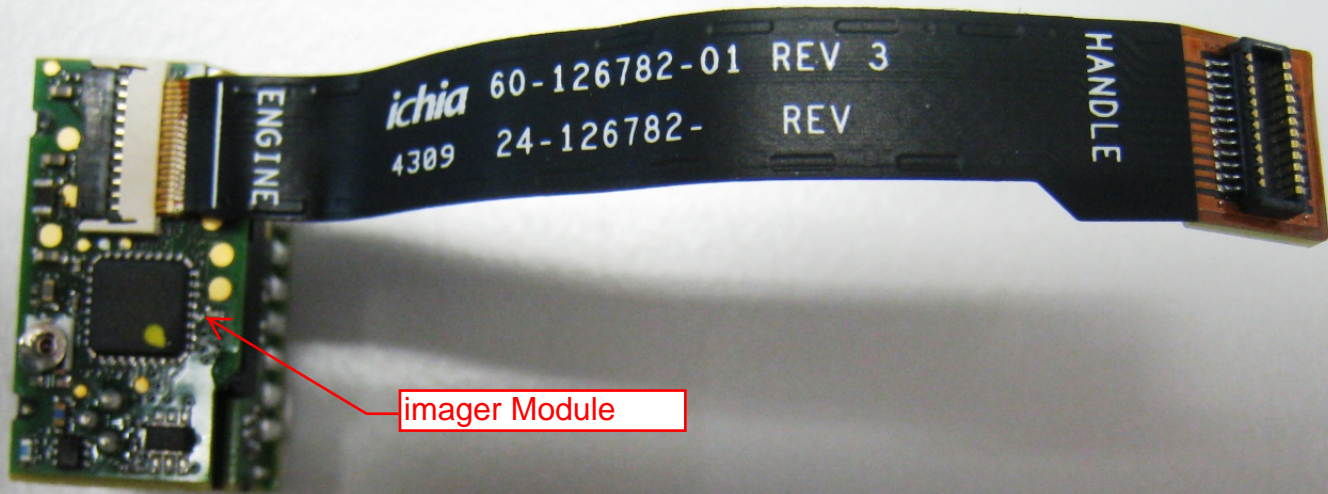

PCB

Bluetooth Module

imager Module

THE ONE
TO GET
THE JOB
DONE
FAST & EASY
WITH THE
NEW
HANDHELD
SCANNER
BY K.Y.
12V-8.6A

Barcode label on the back of the scanner.

Embossed text on the battery cover, including a circular logo and technical specifications.

LASER LIGHT- DO NOT STARE INTO BEAM . CLASS 2 LASER
PRODUCT. LASERLICHT - NICHT IN DEN STRAHL BLICKEN.
LASER KLASSE 2. LUMIÈRE LASER - NE PAS REGARDER DANS
LE FAISCEAU. APPAREIL À LASER DE CLASSE 2 630-680nm,