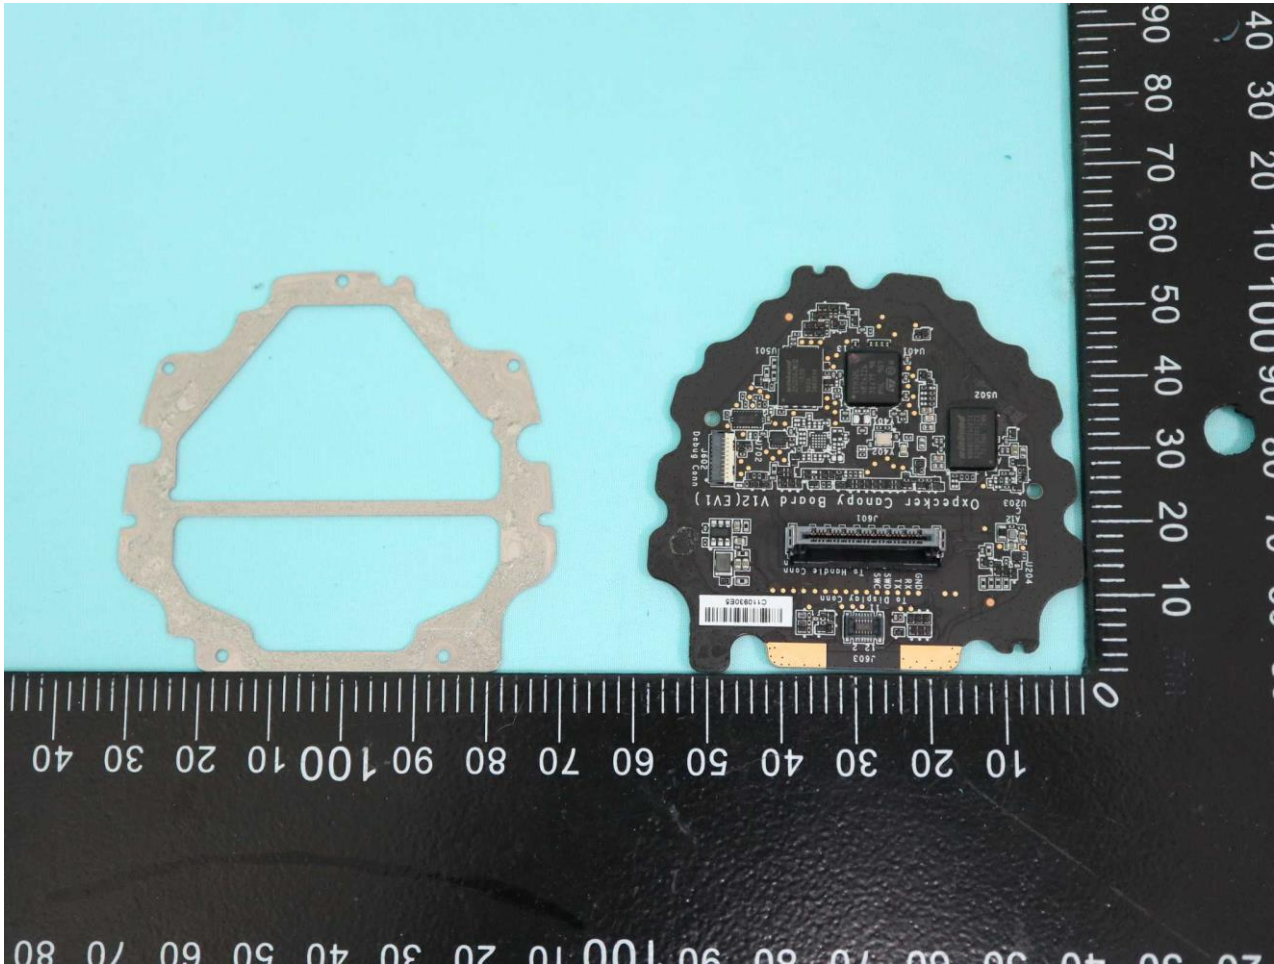

3. Internal Photograph of EUT

Brand Name: Zebra / Model Name: DS3678

Brand Name: Zebra / Model Name: DS3678

Brand Name: Zebra / Model Name: DS3678

Brand Name: Zebra / Model Name: DS3678

Brand Name: Zebra / Model Name: DS3678

Brand Name: Zebra / Model Name: DS3678

Brand Name: Zebra / Model Name: DS3678

Brand Name: Zebra / Model Name: DS3678

Brand Name: Zebra / Model Name: DS3678

Brand Name: Zebra / Model Name: DS3678

Brand Name: Zebra / Model Name: DS3678