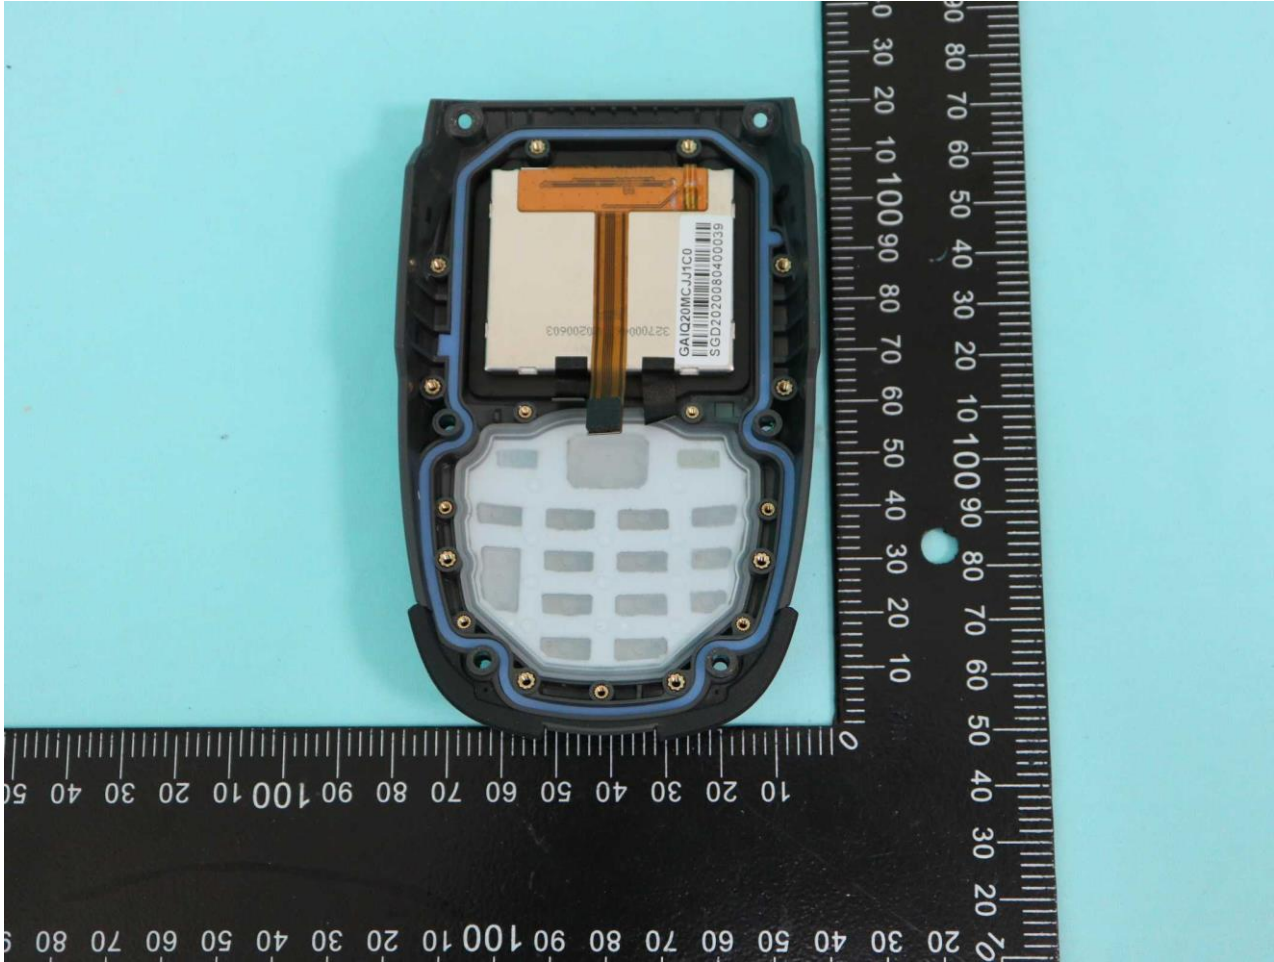

3. Internal Photograph of EUT

Brand Name: Zebra / Model Name: DS3678

Brand Name: Zebra / Model Name: DS3678

Brand Name: Zebra / Model Name: DS3678

Brand Name: Zebra / Model Name: DS3678

Brand Name: Zebra / Model Name: DS3678

Brand Name: Zebra / Model Name: DS3678

Brand Name: Zebra / Model Name: DS3678

Brand Name: Zebra / Model Name: DS3678

Brand Name: Zebra / Model Name: DS3678

Brand Name: Zebra / Model Name: DS3678

Brand Name: Zebra / Model Name: DS3678