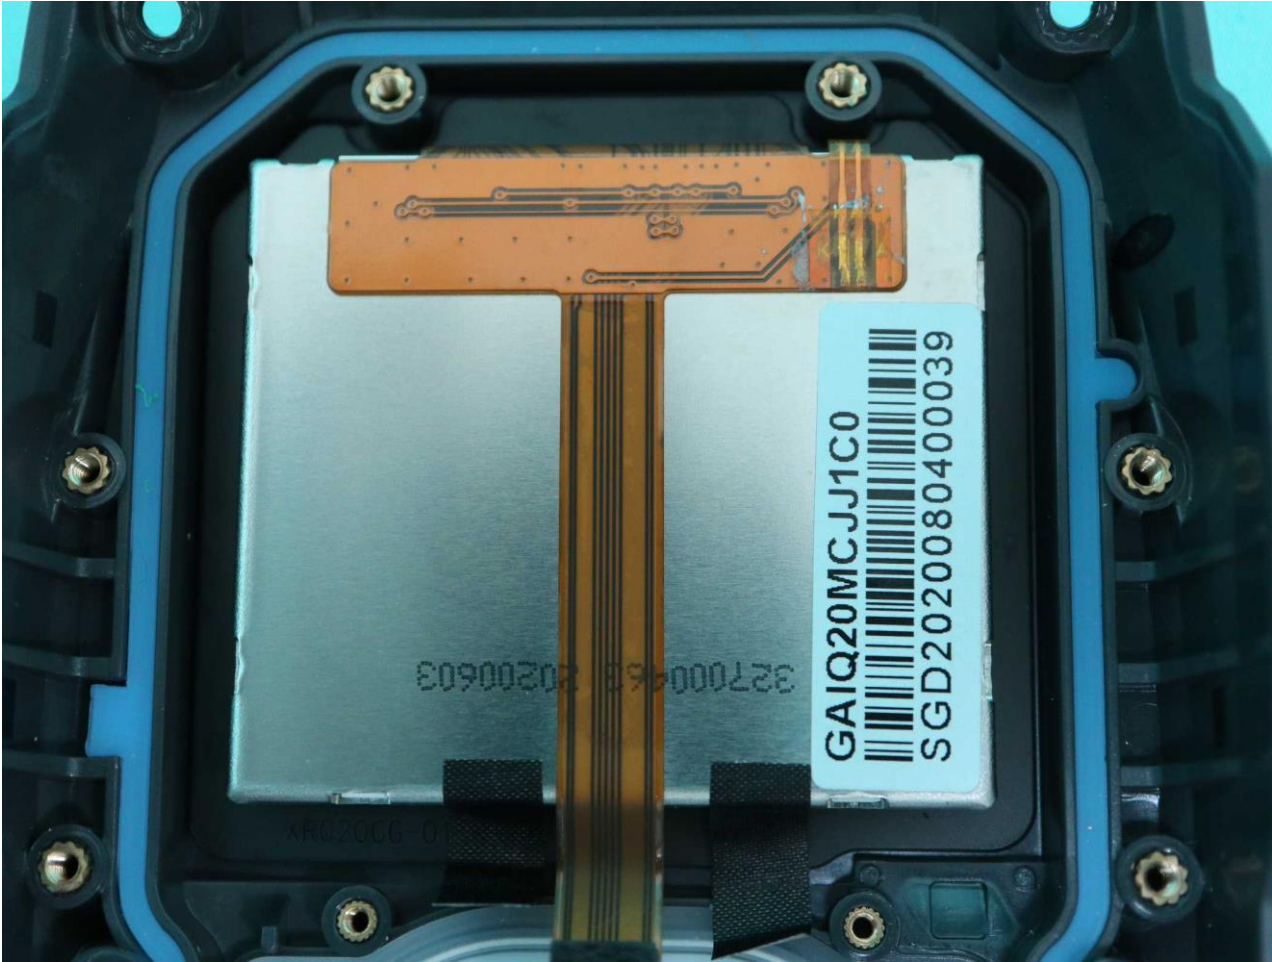

3. Internal Photograph of EUT

Brand Name: Zebra / Model Name: DS3678

Brand Name: Zebra / Model Name: DS3678

Brand Name: Zebra / Model Name: DS3678

Brand Name: Zebra / Model Name: DS3678

Brand Name: Zebra / Model Name: DS3678

Brand Name: Zebra / Model Name: DS3678

Brand Name: Zebra / Model Name: DS3678

Brand Name: Zebra / Model Name: DS3678

Brand Name: Zebra / Model Name: DS3678

Brand Name: Zebra / Model Name: DS3678

Brand Name: Zebra / Model Name: DS3678