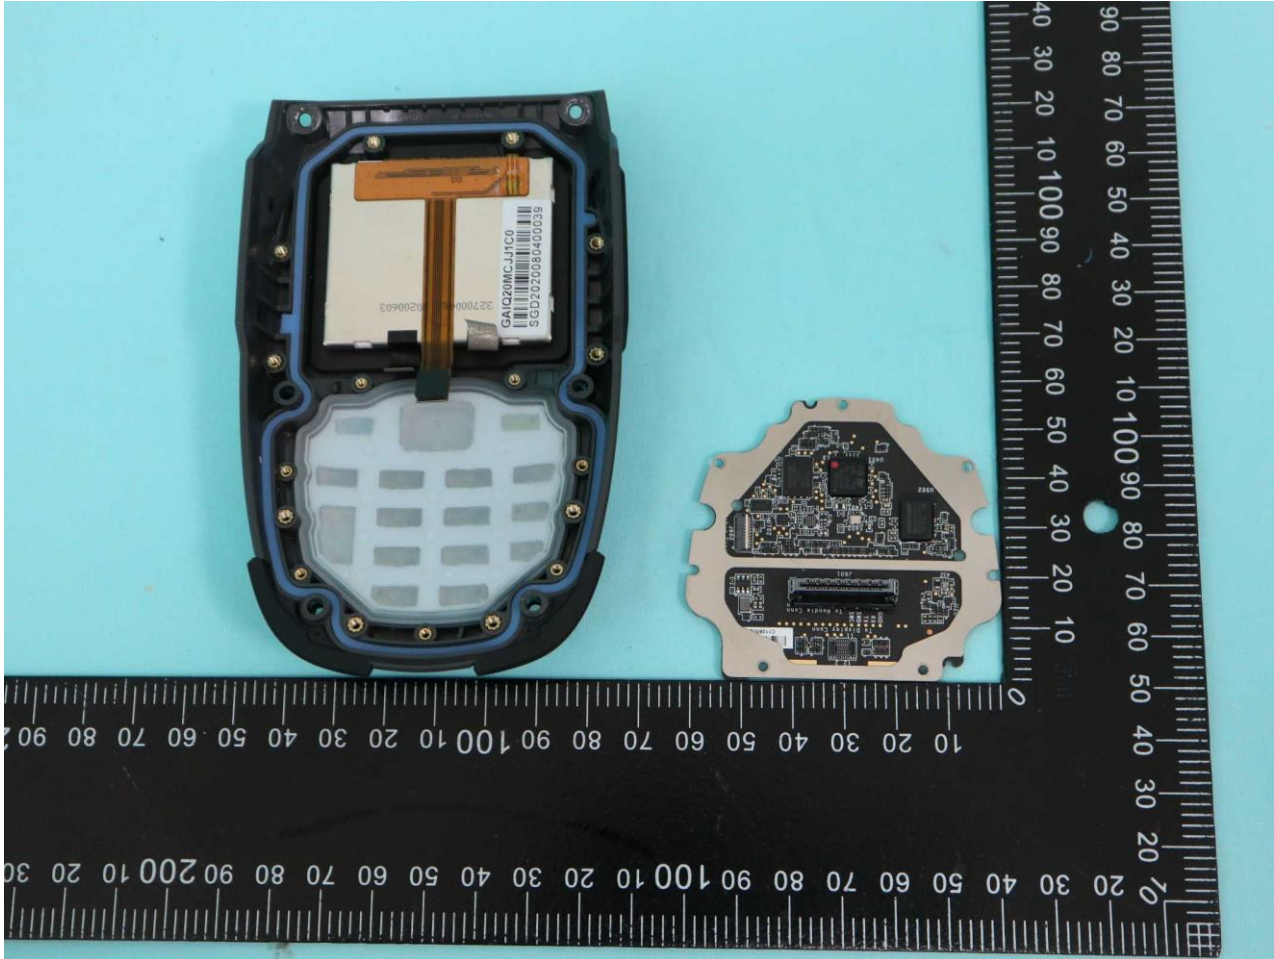

3. Internal Photograph of EUT

Brand Name: Zebra / Model Name: DS3678

Brand Name: Zebra / Model Name: DS3678

Brand Name: Zebra / Model Name: DS3678

Brand Name: Zebra / Model Name: DS3678

Brand Name: Zebra / Model Name: DS3678

Brand Name: Zebra / Model Name: DS3678

Brand Name: Zebra / Model Name: DS3678

Brand Name: Zebra / Model Name: DS3678

Brand Name: Zebra / Model Name: DS3678

Brand Name: Zebra / Model Name: DS3678

Brand Name: Zebra / Model Name: DS3678