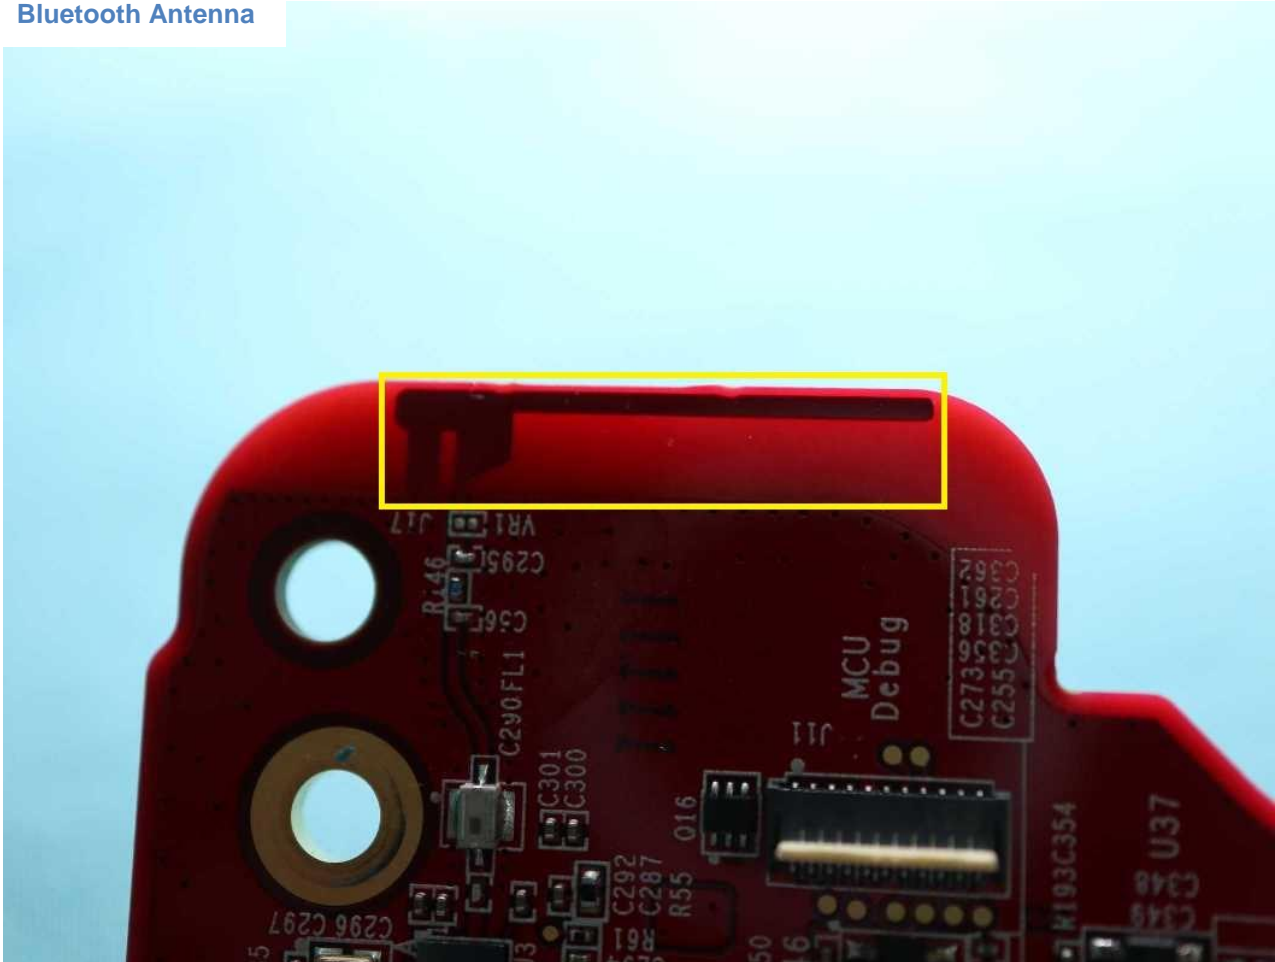

Brand Name: Zebra / Model Name: DS3678

Brand Name: Zebra / Model Name: DS3678

Brand Name: Zebra / Model Name: DS3678

Bluetooth Antenna

————THE END————