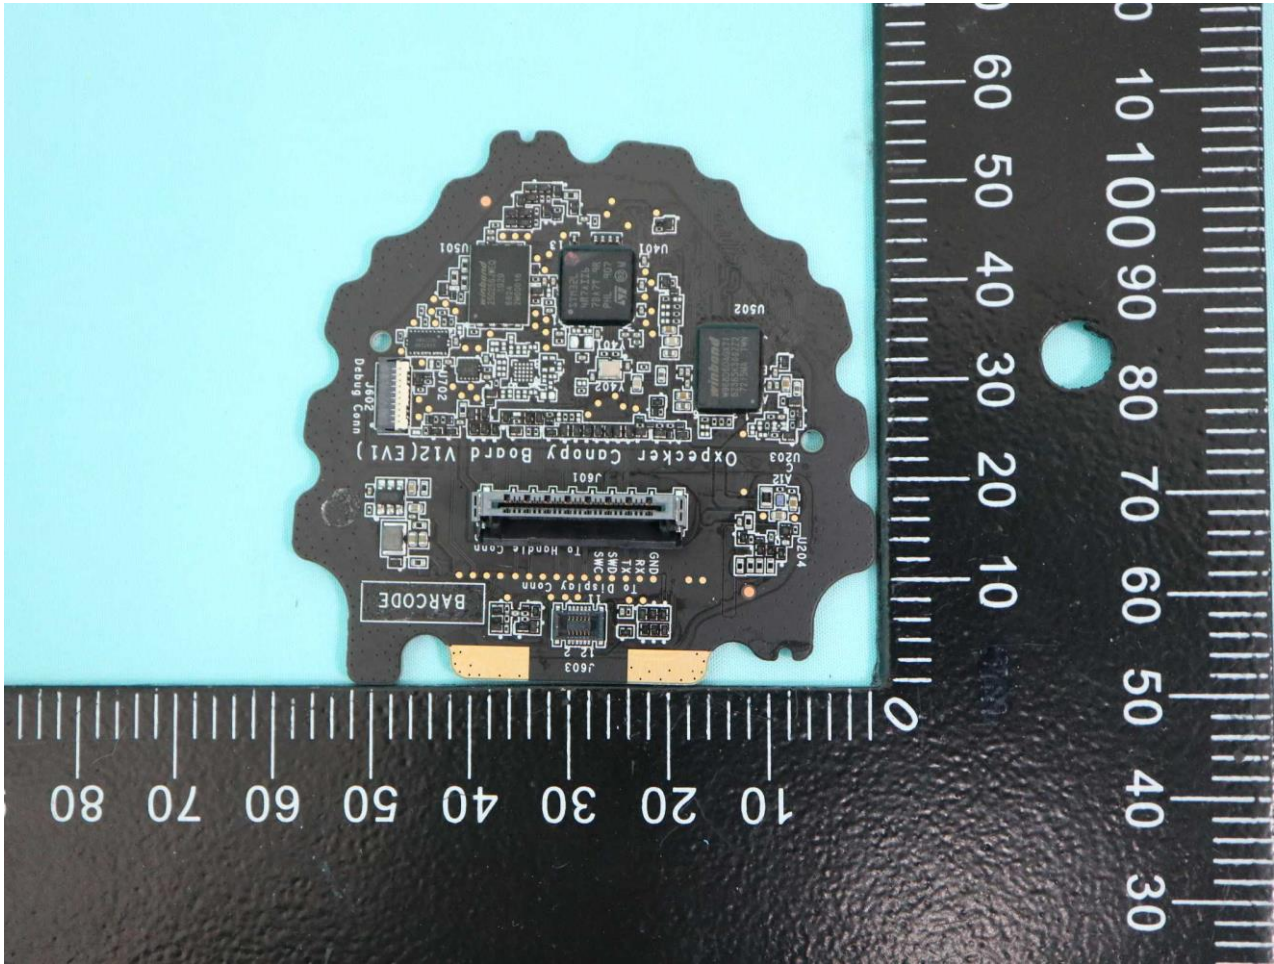

3. Internal Photograph of EUT

Brand Name: Zebra / Model Name: DS3678

Brand Name: Zebra / Model Name: DS3678

Brand Name: Zebra / Model Name: DS3678

Brand Name: Zebra / Model Name: DS3678

Brand Name: Zebra / Model Name: DS3678

Brand Name: Zebra / Model Name: DS3678

Brand Name: Zebra / Model Name: DS3678

Brand Name: Zebra / Model Name: DS3678

Brand Name: Zebra / Model Name: DS3678

Brand Name: Zebra / Model Name: DS3678

Brand Name: Zebra / Model Name: DS3678