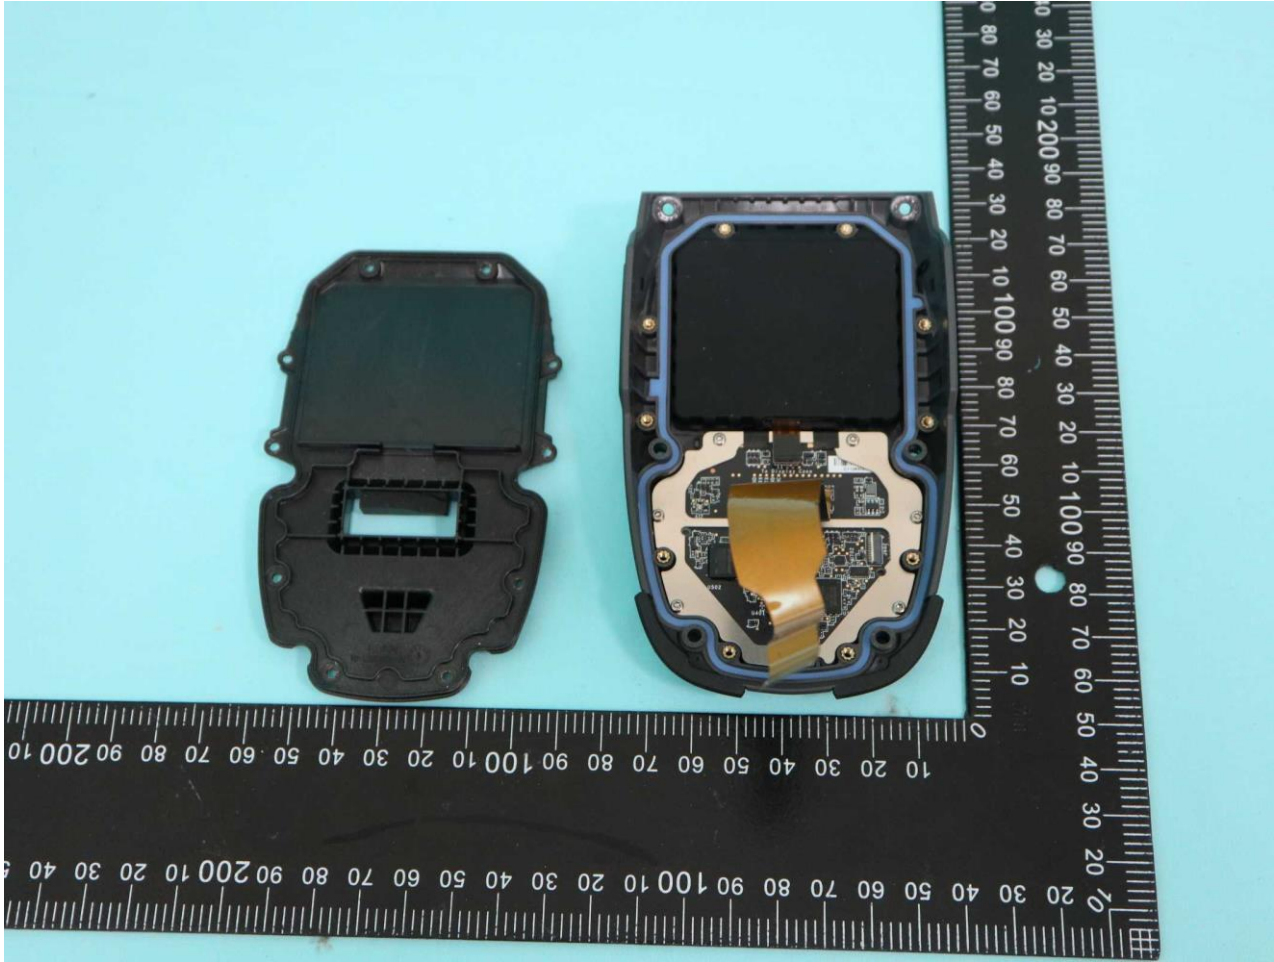

3. Internal Photograph of EUT

Brand Name: Zebra / Model Name: DS3678

Brand Name: Zebra / Model Name: DS3678

Brand Name: Zebra / Model Name: DS3678

Brand Name: Zebra / Model Name: DS3678

Brand Name: Zebra / Model Name: DS3678

Brand Name: Zebra / Model Name: DS3678

Brand Name: Zebra / Model Name: DS3678

Brand Name: Zebra / Model Name: DS3678

Brand Name: Zebra / Model Name: DS3678

Brand Name: Zebra / Model Name: DS3678

Brand Name: Zebra / Model Name: DS3678