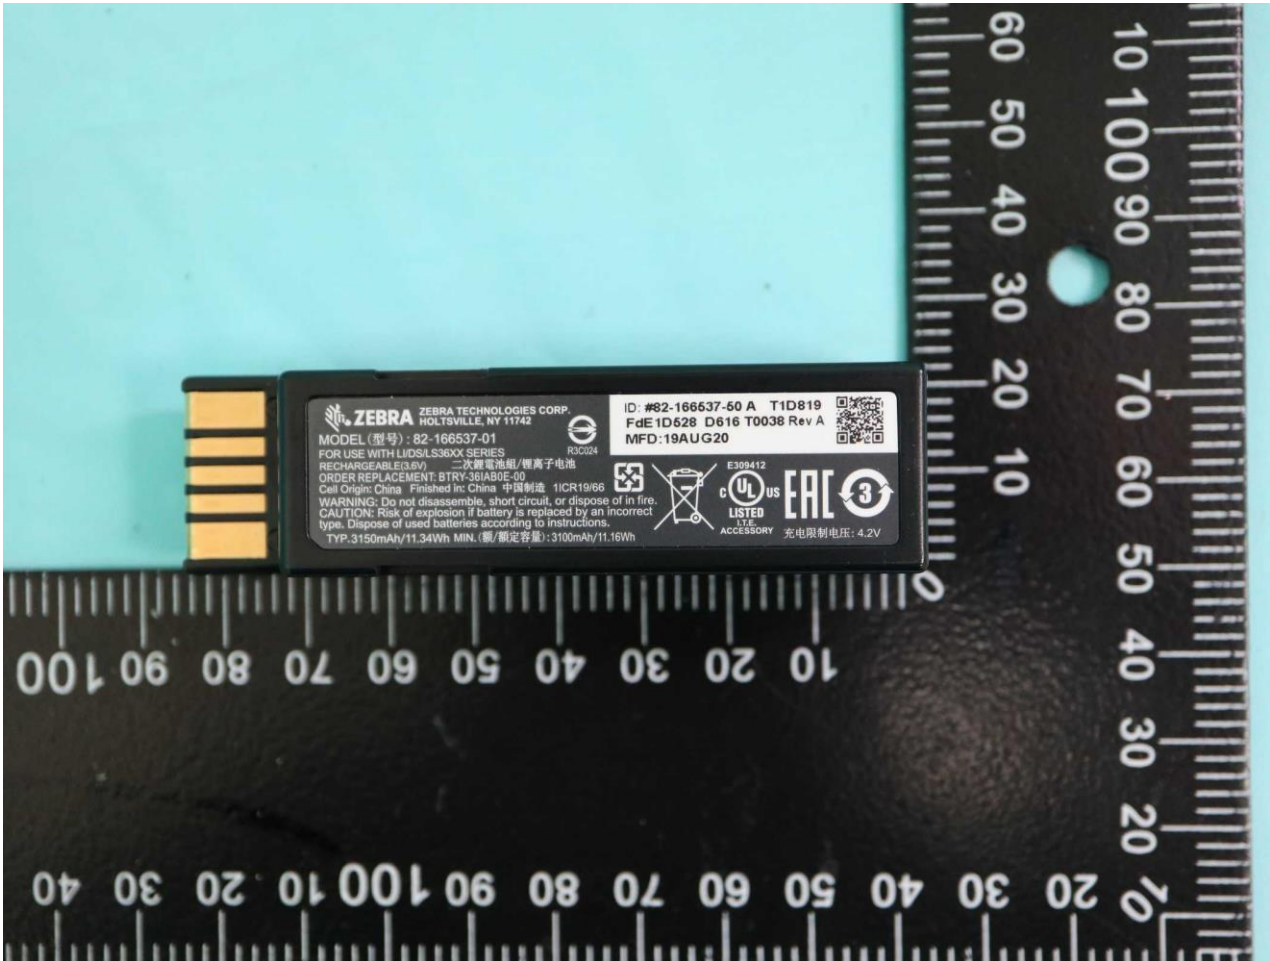

Brand Name: Zebra / Model Name: DS3678