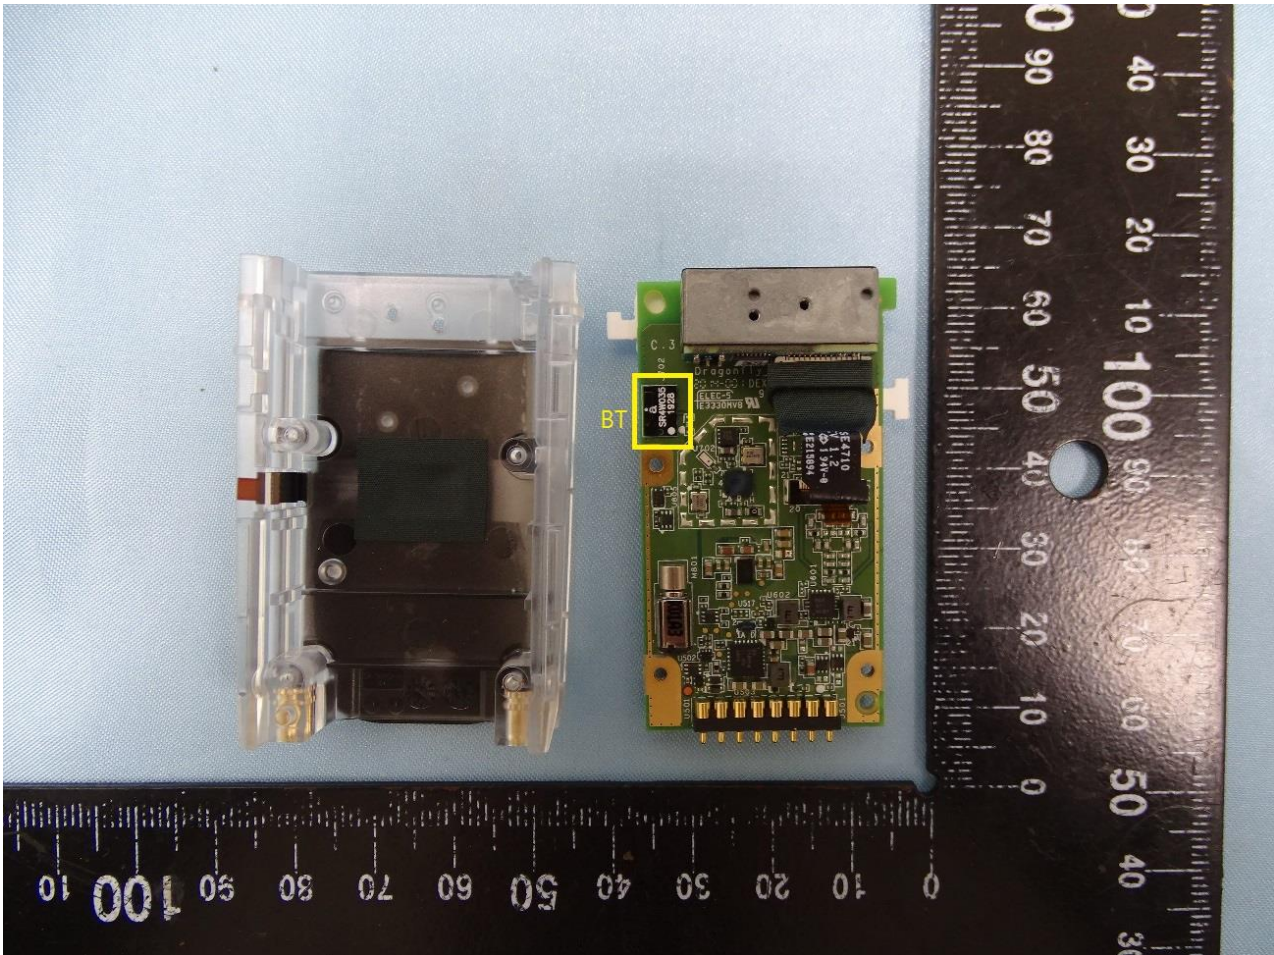

3. Internal Photograph of EUT

Brand Name: Zebra / Model Name: CS6080

Brand Name: Zebra / Model Name: CS6080

Brand Name: Zebra / Model Name: CS6080

Brand Name: Zebra / Model Name: CS6080

Brand Name: Zebra / Model Name: CS6080

Brand Name: Zebra / Model Name: CS6080

Brand Name: Zebra / Model Name: CS6080

Brand Name: Zebra / Model Name: CS6080

Brand Name: Zebra / Model Name: CS6080

Brand Name: Zebra / Model Name: CS6080

Brand Name: Zebra / Model Name: CS6080