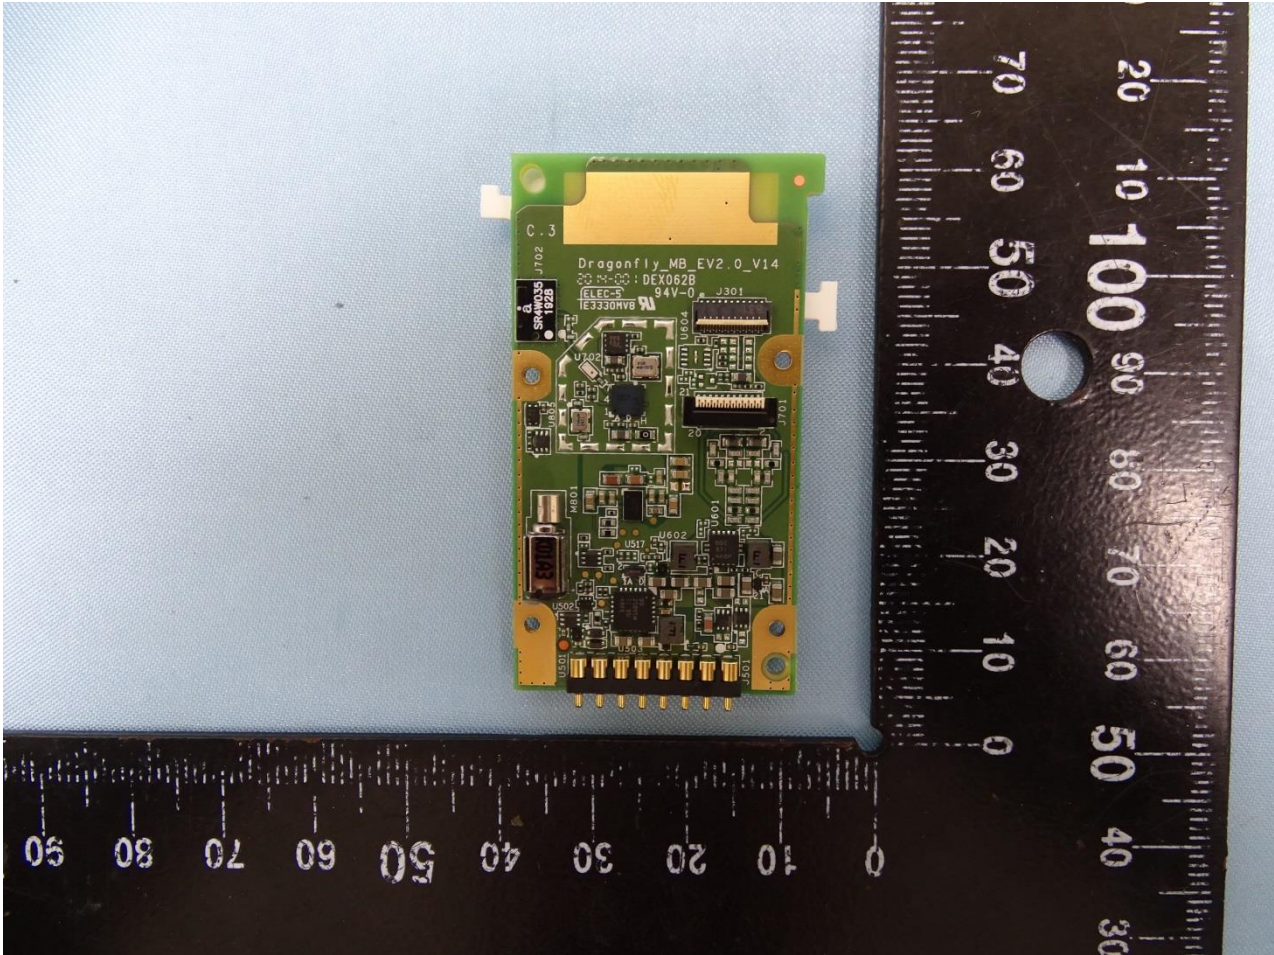

3. Internal Photograph of EUT

Brand Name: Zebra / Model Name: CS6080

Brand Name: Zebra / Model Name: CS6080

Brand Name: Zebra / Model Name: CS6080

Brand Name: Zebra / Model Name: CS6080

Brand Name: Zebra / Model Name: CS6080

Brand Name: Zebra / Model Name: CS6080

Brand Name: Zebra / Model Name: CS6080

Brand Name: Zebra / Model Name: CS6080

Brand Name: Zebra / Model Name: CS6080

Brand Name: Zebra / Model Name: CS6080

Brand Name: Zebra / Model Name: CS6080