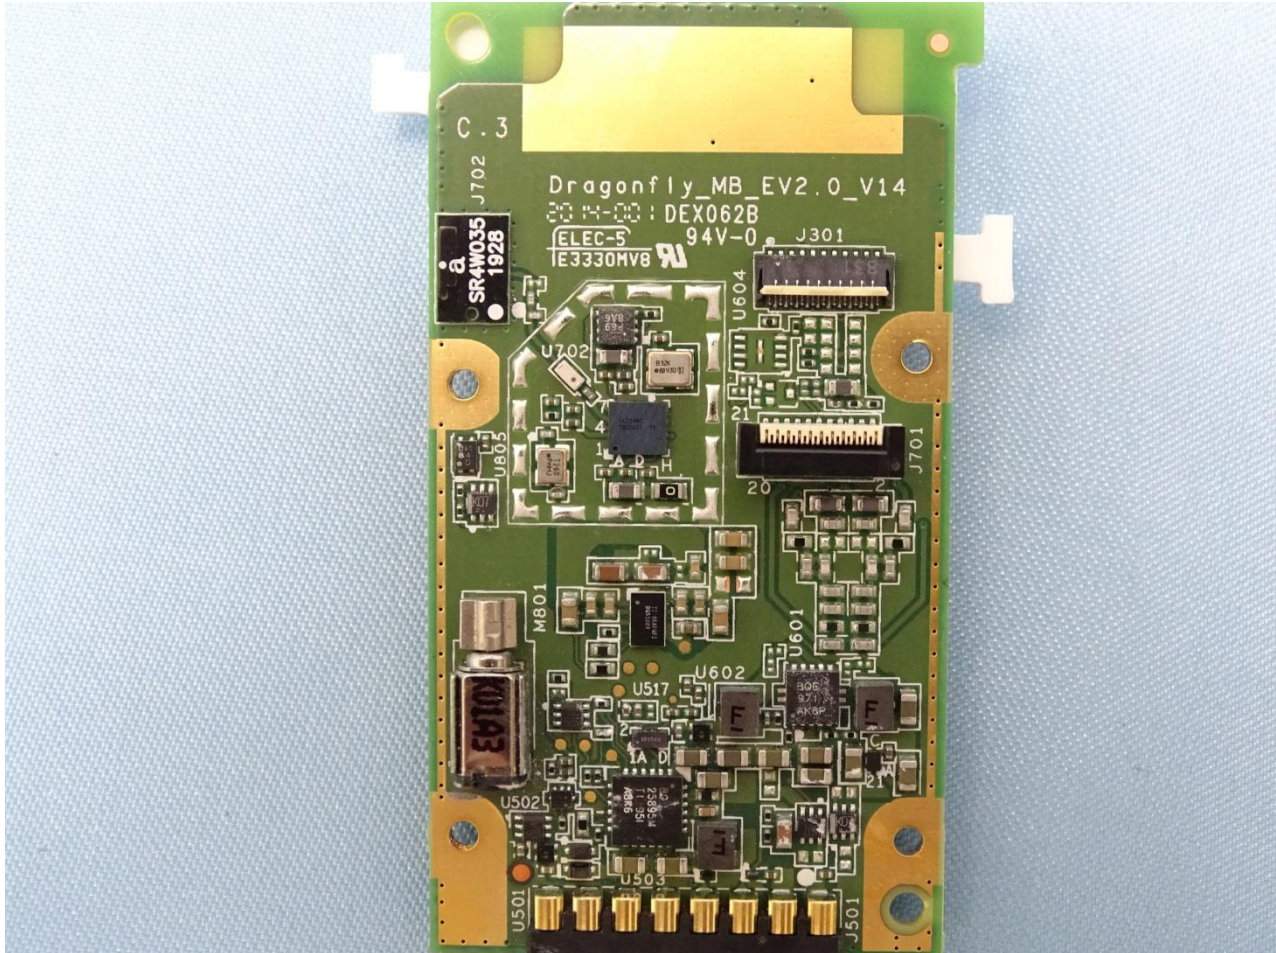

3. Internal Photograph of EUT

Brand Name: Zebra / Model Name: CS6080

Brand Name: Zebra / Model Name: CS6080

Brand Name: Zebra / Model Name: CS6080

Brand Name: Zebra / Model Name: CS6080

Brand Name: Zebra / Model Name: CS6080

Brand Name: Zebra / Model Name: CS6080

Brand Name: Zebra / Model Name: CS6080

Brand Name: Zebra / Model Name: CS6080

Brand Name: Zebra / Model Name: CS6080

Brand Name: Zebra / Model Name: CS6080

Brand Name: Zebra / Model Name: CS6080

Bluetooth Antenna

Brand Name: Zebra / Model Name: CS6080

NFC Antenna

Brand Name: Zebra / Model Name: CS6080

WPC Antenna

————THE END————