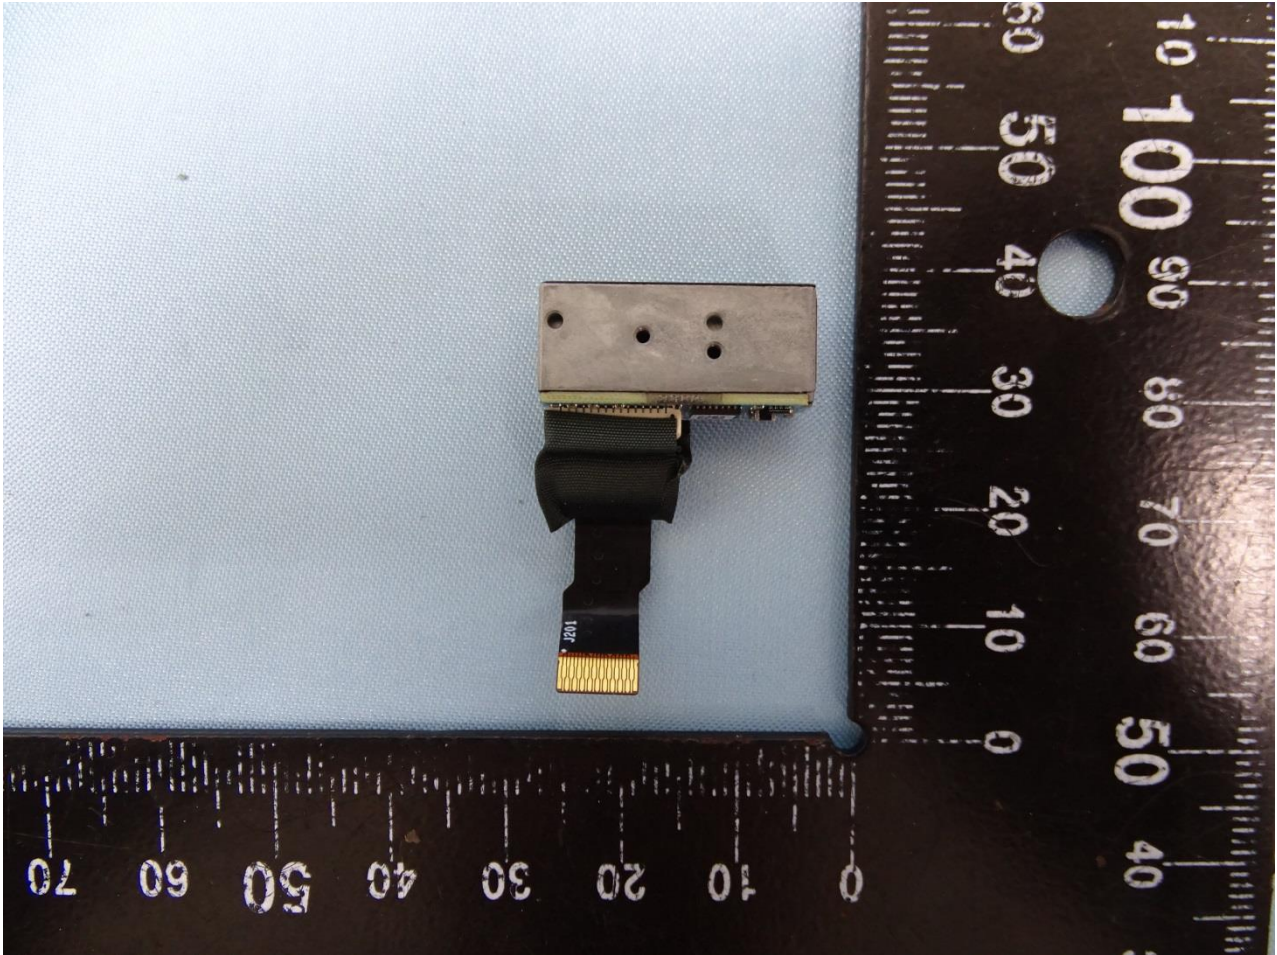

3. Internal Photograph of EUT

Brand Name: Zebra / Model Name: CS6080

Brand Name: Zebra / Model Name: CS6080

Brand Name: Zebra / Model Name: CS6080

Brand Name: Zebra / Model Name: CS6080

Brand Name: Zebra / Model Name: CS6080

Brand Name: Zebra / Model Name: CS6080

Brand Name: Zebra / Model Name: CS6080

Brand Name: Zebra / Model Name: CS6080

Brand Name: Zebra / Model Name: CS6080

Brand Name: Zebra / Model Name: CS6080

Brand Name: Zebra / Model Name: CS6080