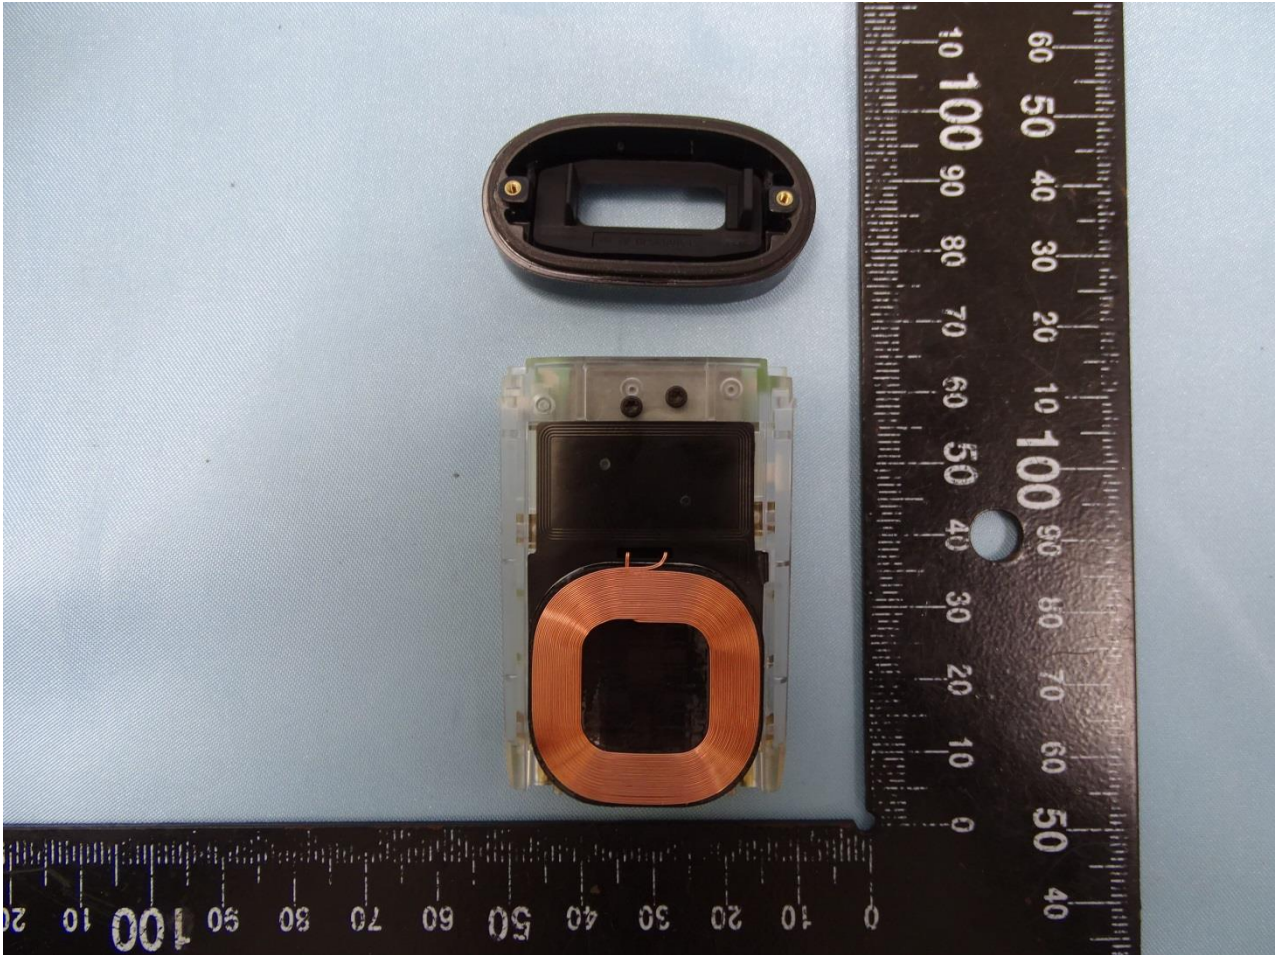

3. Internal Photograph of EUT

Brand Name: Zebra / Model Name: CS6080

Brand Name: Zebra / Model Name: CS6080

Brand Name: Zebra / Model Name: CS6080

Brand Name: Zebra / Model Name: CS6080

Brand Name: Zebra / Model Name: CS6080

Brand Name: Zebra / Model Name: CS6080

Brand Name: Zebra / Model Name: CS6080

Brand Name: Zebra / Model Name: CS6080

Brand Name: Zebra / Model Name: CS6080

Brand Name: Zebra / Model Name: CS6080

Brand Name: Zebra / Model Name: CS6080