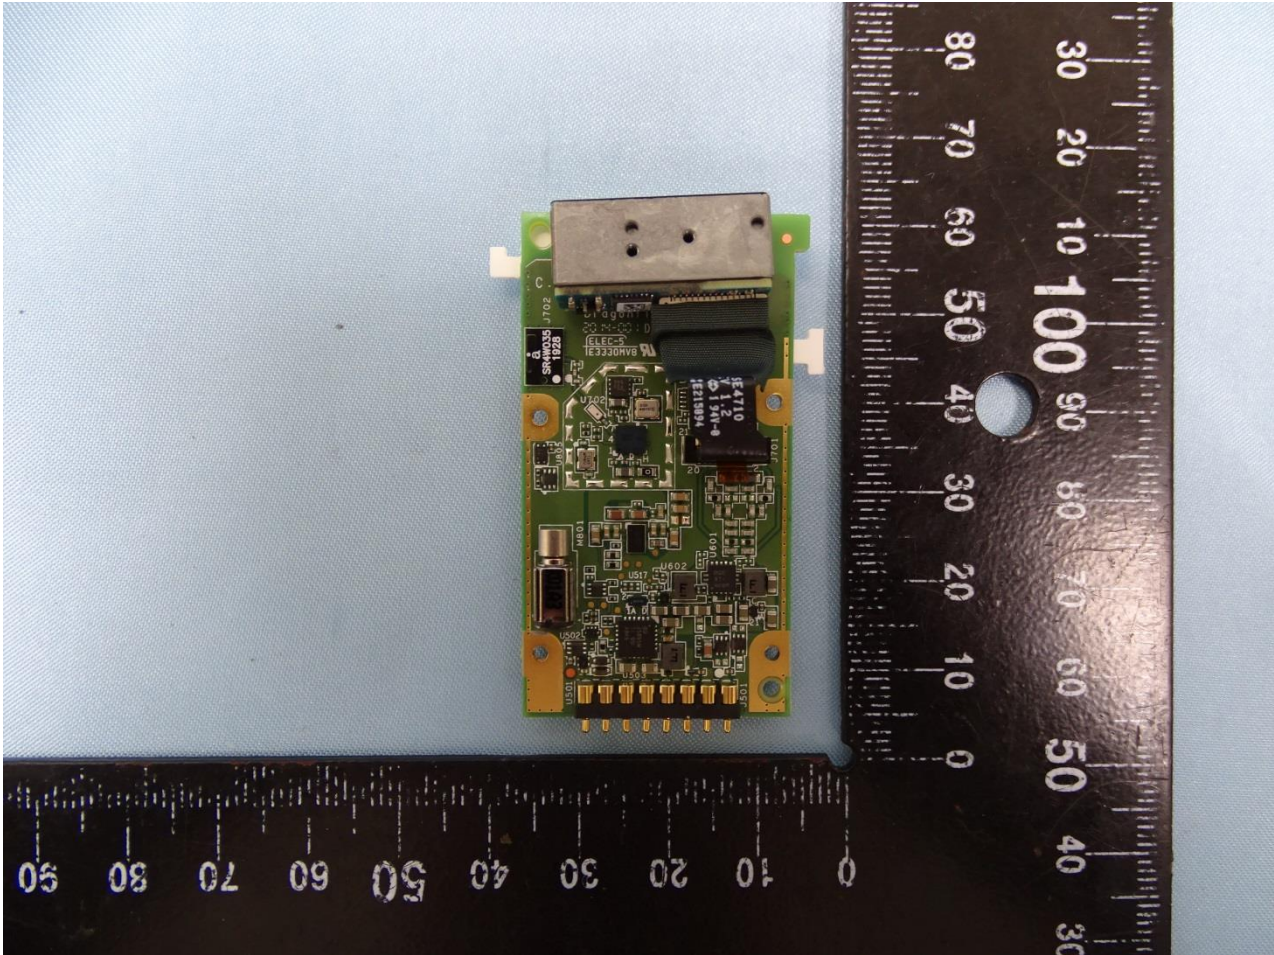

3. Internal Photograph of EUT

Brand Name: Zebra / Model Name: CS6080

Brand Name: Zebra / Model Name: CS6080

Brand Name: Zebra / Model Name: CS6080

Brand Name: Zebra / Model Name: CS6080

Brand Name: Zebra / Model Name: CS6080

Brand Name: Zebra / Model Name: CS6080

Brand Name: Zebra / Model Name: CS6080

Brand Name: Zebra / Model Name: CS6080

Brand Name: Zebra / Model Name: CS6080

Brand Name: Zebra / Model Name: CS6080

Brand Name: Zebra / Model Name: CS6080