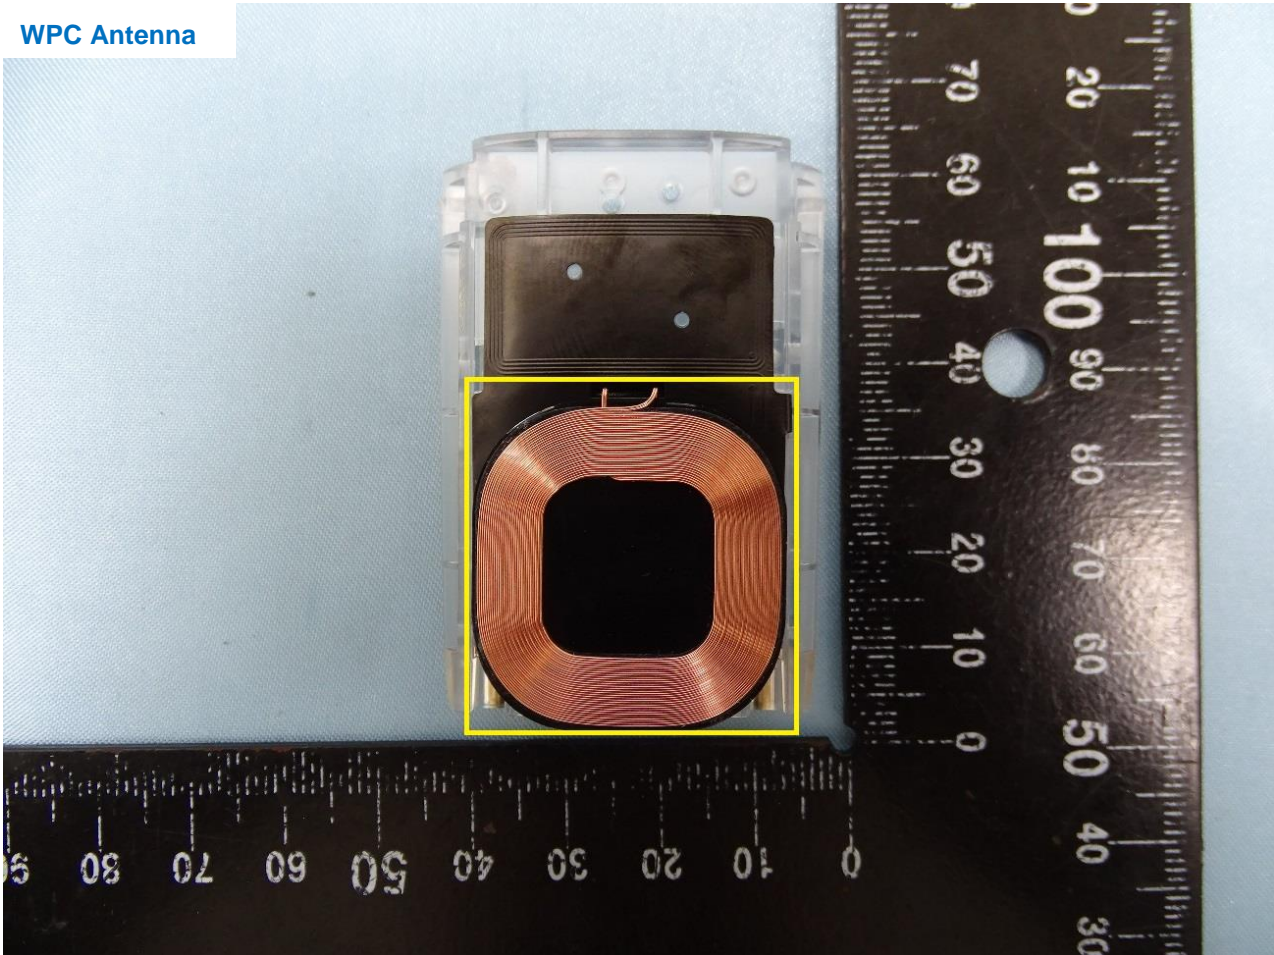

Bluetooth Antenna

Brand Name: Zebra / Model Name: CS6080

NFC Antenna

Brand Name: Zebra / Model Name: CS6080

WPC Antenna

————THE END————