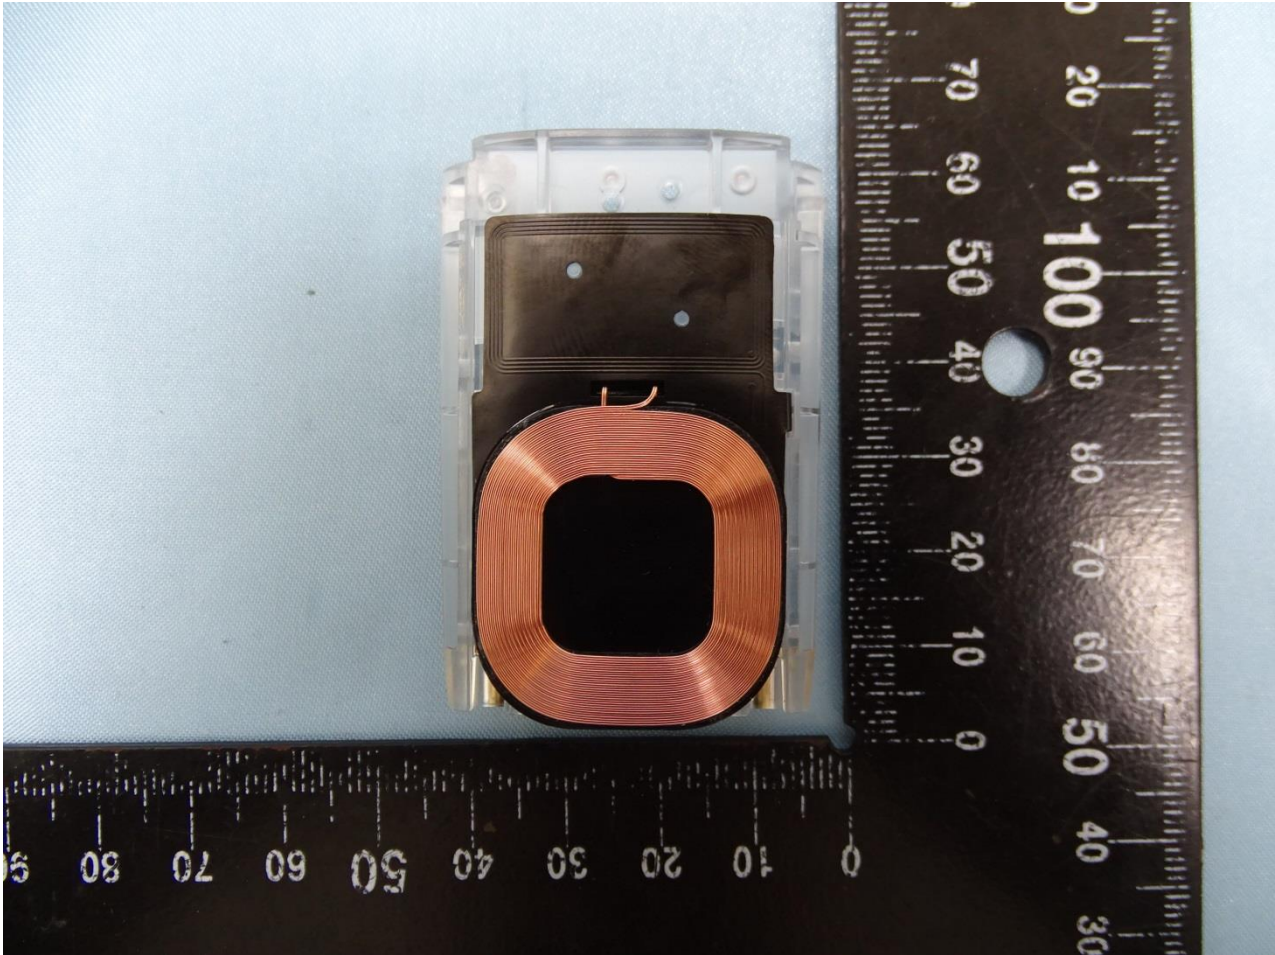

3. Internal Photograph of EUT

Brand Name: Zebra / Model Name: CS6080

Brand Name: Zebra / Model Name: CS6080

Brand Name: Zebra / Model Name: CS6080

Brand Name: Zebra / Model Name: CS6080

Brand Name: Zebra / Model Name: CS6080

Brand Name: Zebra / Model Name: CS6080

Brand Name: Zebra / Model Name: CS6080

Brand Name: Zebra / Model Name: CS6080

Brand Name: Zebra / Model Name: CS6080

Brand Name: Zebra / Model Name: CS6080

Brand Name: Zebra / Model Name: CS6080