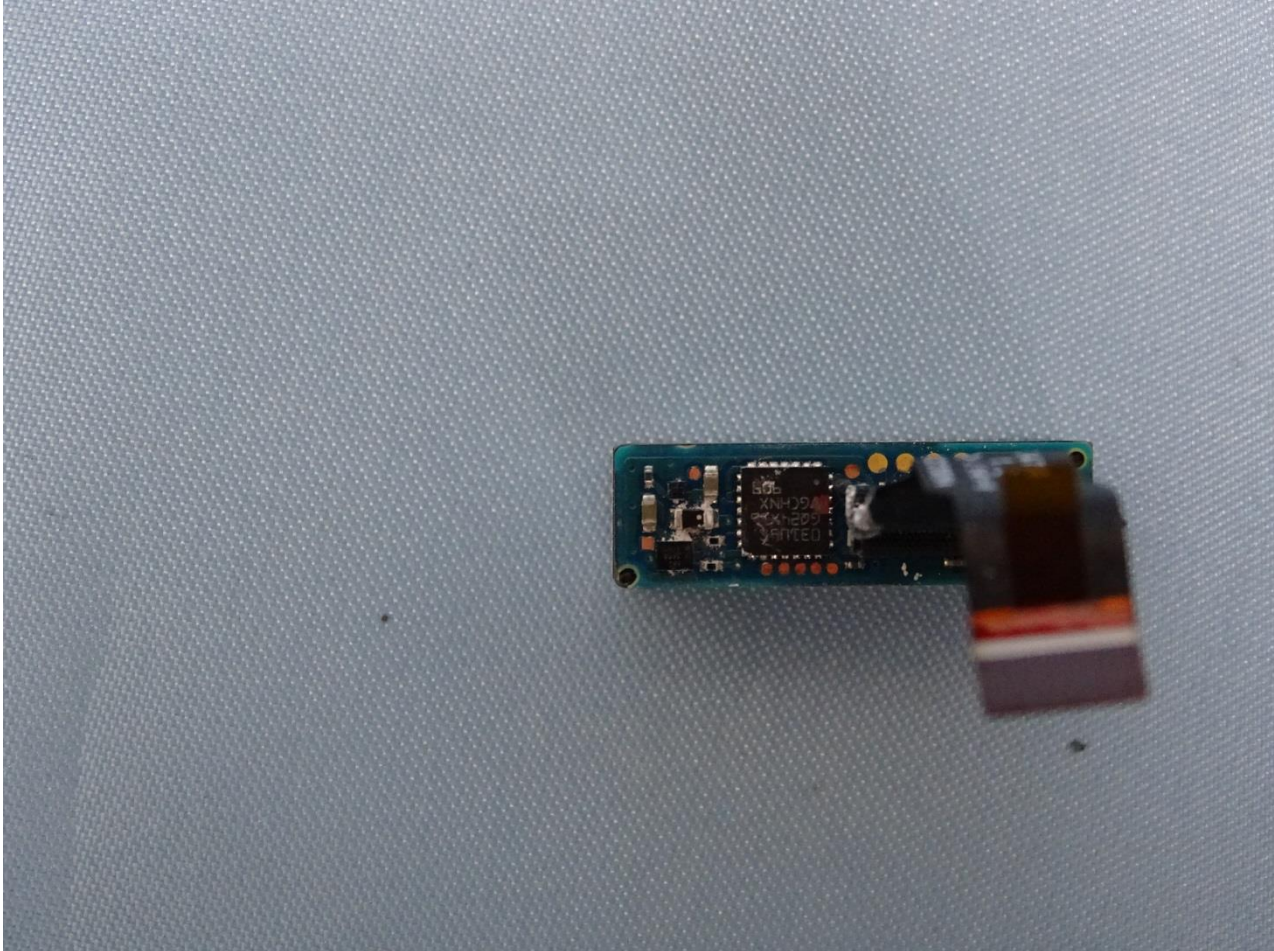

3. Internal Photograph of EUT

Brand Name: Zebra / Model Name: CS6080

Brand Name: Zebra / Model Name: CS6080

Brand Name: Zebra / Model Name: CS6080

Brand Name: Zebra / Model Name: CS6080

Brand Name: Zebra / Model Name: CS6080

Brand Name: Zebra / Model Name: CS6080

Brand Name: Zebra / Model Name: CS6080

Brand Name: Zebra / Model Name: CS6080

Brand Name: Zebra / Model Name: CS6080

Brand Name: Zebra / Model Name: CS6080

Brand Name: Zebra / Model Name: CS6080