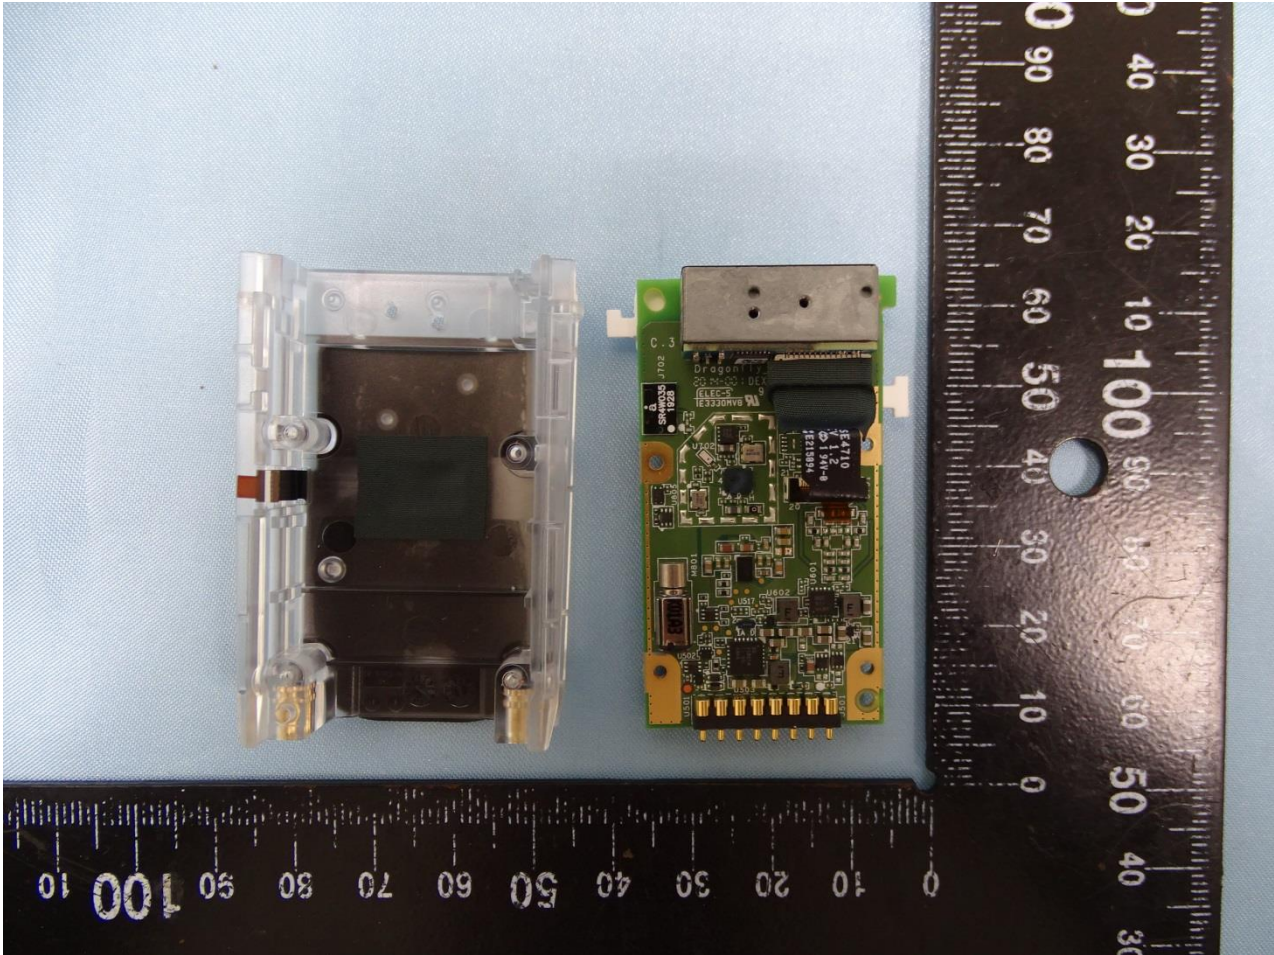

3. Internal Photograph of EUT

Brand Name: Zebra / Model Name: CS6080

Brand Name: Zebra / Model Name: CS6080

Brand Name: Zebra / Model Name: CS6080

Brand Name: Zebra / Model Name: CS6080

Brand Name: Zebra / Model Name: CS6080

Brand Name: Zebra / Model Name: CS6080

Brand Name: Zebra / Model Name: CS6080

Brand Name: Zebra / Model Name: CS6080

Brand Name: Zebra / Model Name: CS6080

Brand Name: Zebra / Model Name: CS6080

Brand Name: Zebra / Model Name: CS6080