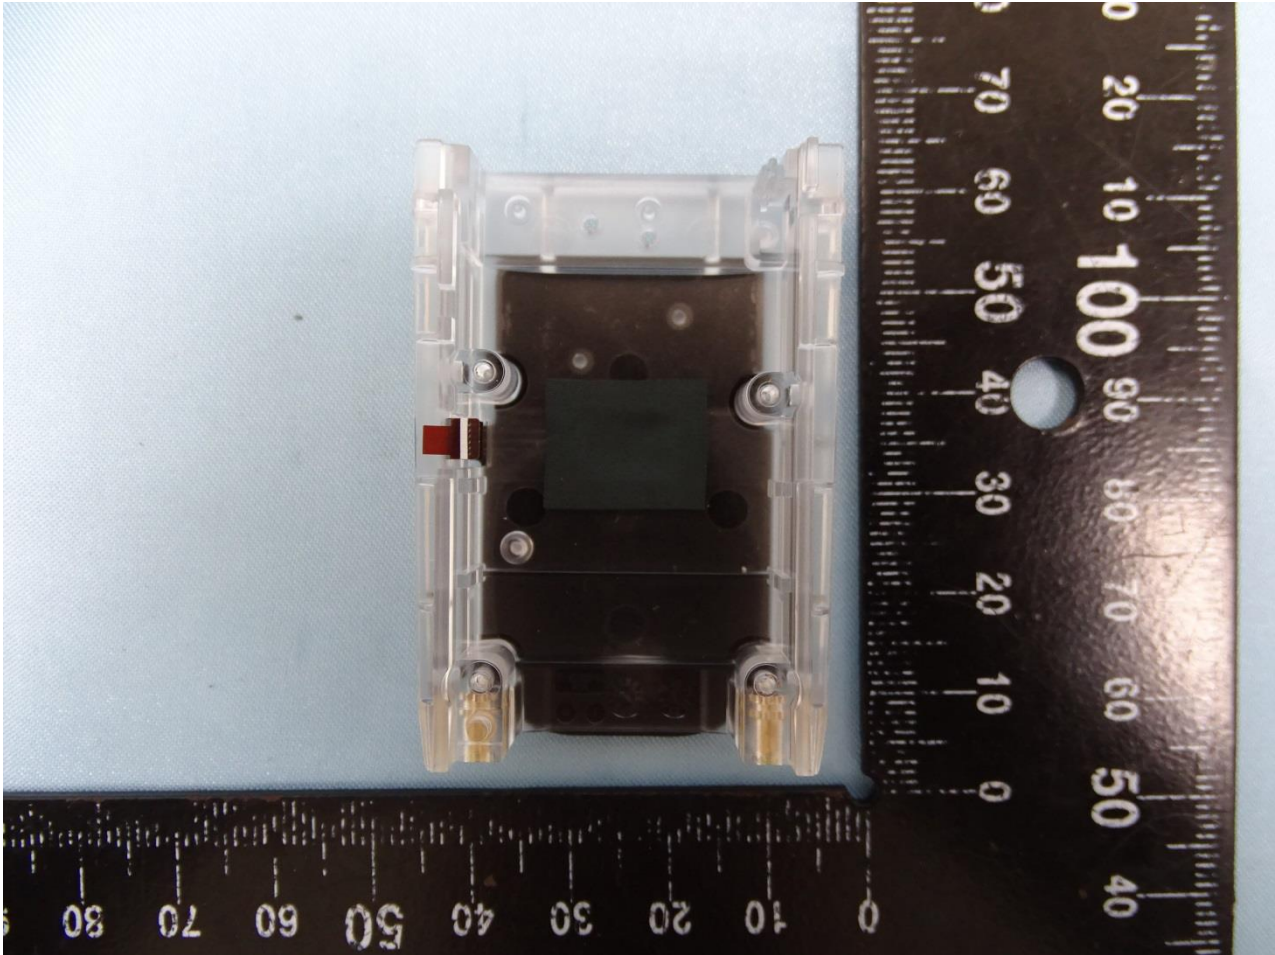

3. Internal Photograph of EUT

Brand Name: Zebra / Model Name: CS6080

Brand Name: Zebra / Model Name: CS6080

Brand Name: Zebra / Model Name: CS6080

Brand Name: Zebra / Model Name: CS6080

Brand Name: Zebra / Model Name: CS6080

Brand Name: Zebra / Model Name: CS6080

Brand Name: Zebra / Model Name: CS6080

Brand Name: Zebra / Model Name: CS6080

Brand Name: Zebra / Model Name: CS6080

Brand Name: Zebra / Model Name: CS6080

Brand Name: Zebra / Model Name: CS6080