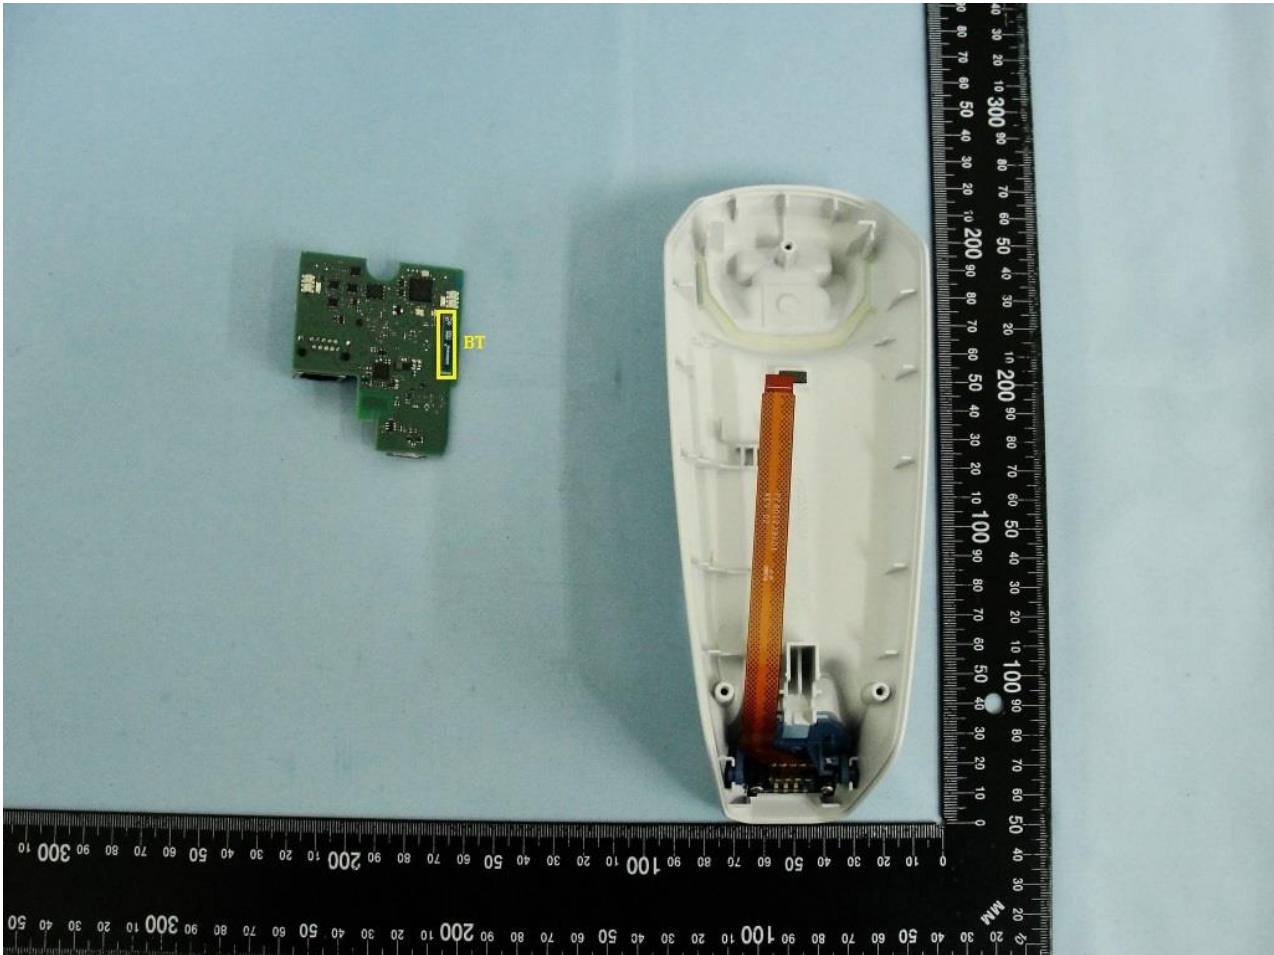

3. Internal Photograph of EUT

Brand Name: Zebra / Model Name: CR8178-SC

Brand Name: Zebra / Model Name: CR8178-SC

Brand Name: Zebra / Model Name: CR8178-SC

Brand Name: Zebra / Model Name: CR8178-SC

Brand Name: Zebra / Model Name: CR8178-SC

Brand Name: Zebra / Model Name: CR8178-SC

Brand Name: Zebra / Model Name: CR8178-SC

Bluetooth Antenna