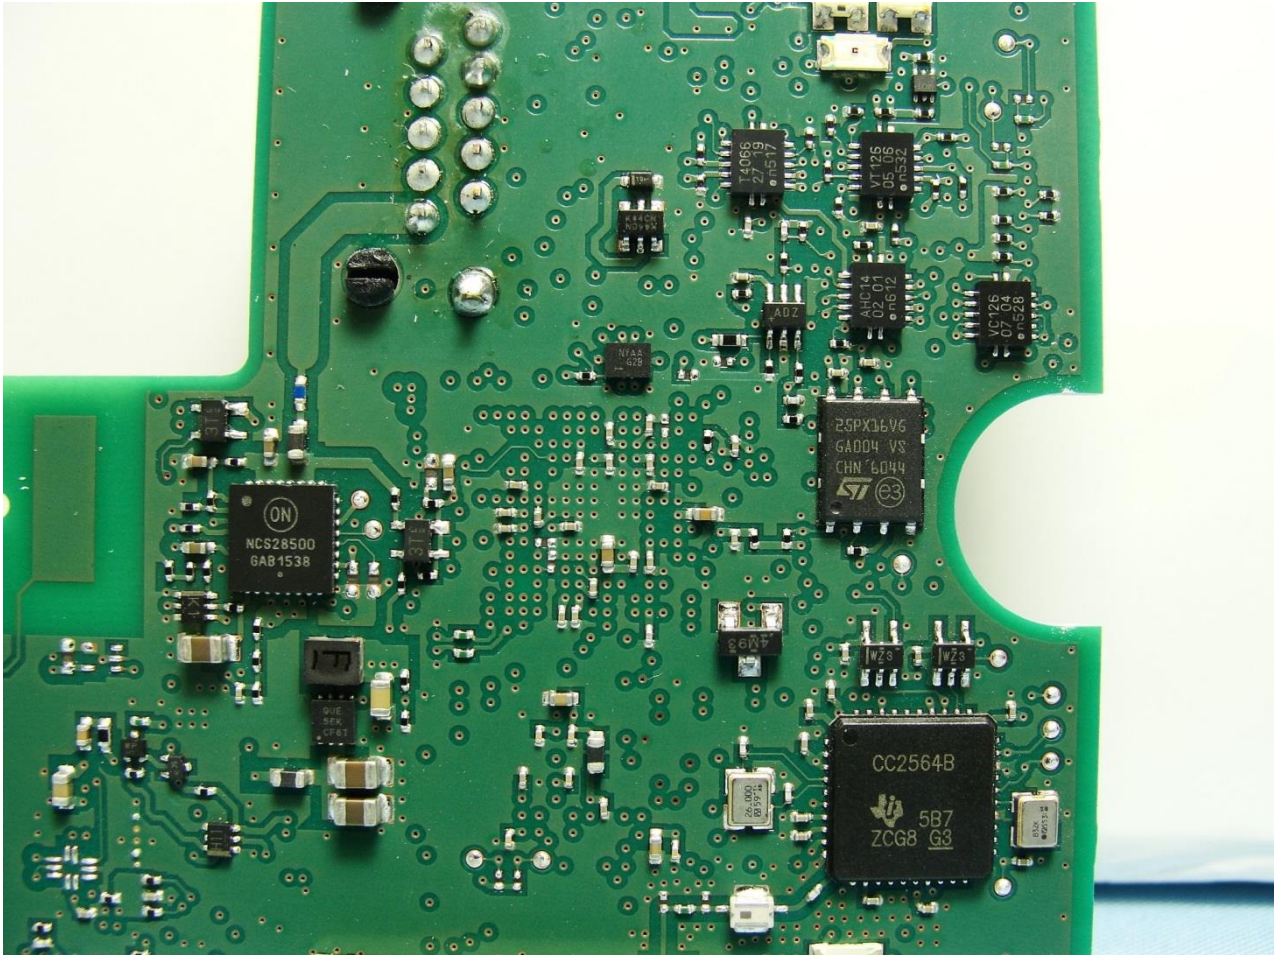

3. Internal Photograph of EUT

Brand Name: Zebra / Model Name: CR8178-SC

Brand Name: Zebra / Model Name: CR8178-SC

Brand Name: Zebra / Model Name: CR8178-SC

Brand Name: Zebra / Model Name: CR8178-SC

Brand Name: Zebra / Model Name: CR8178-SC

Brand Name: Zebra / Model Name: CR8178-SC

Brand Name: Zebra / Model Name: CR8178-SC

Bluetooth Antenna