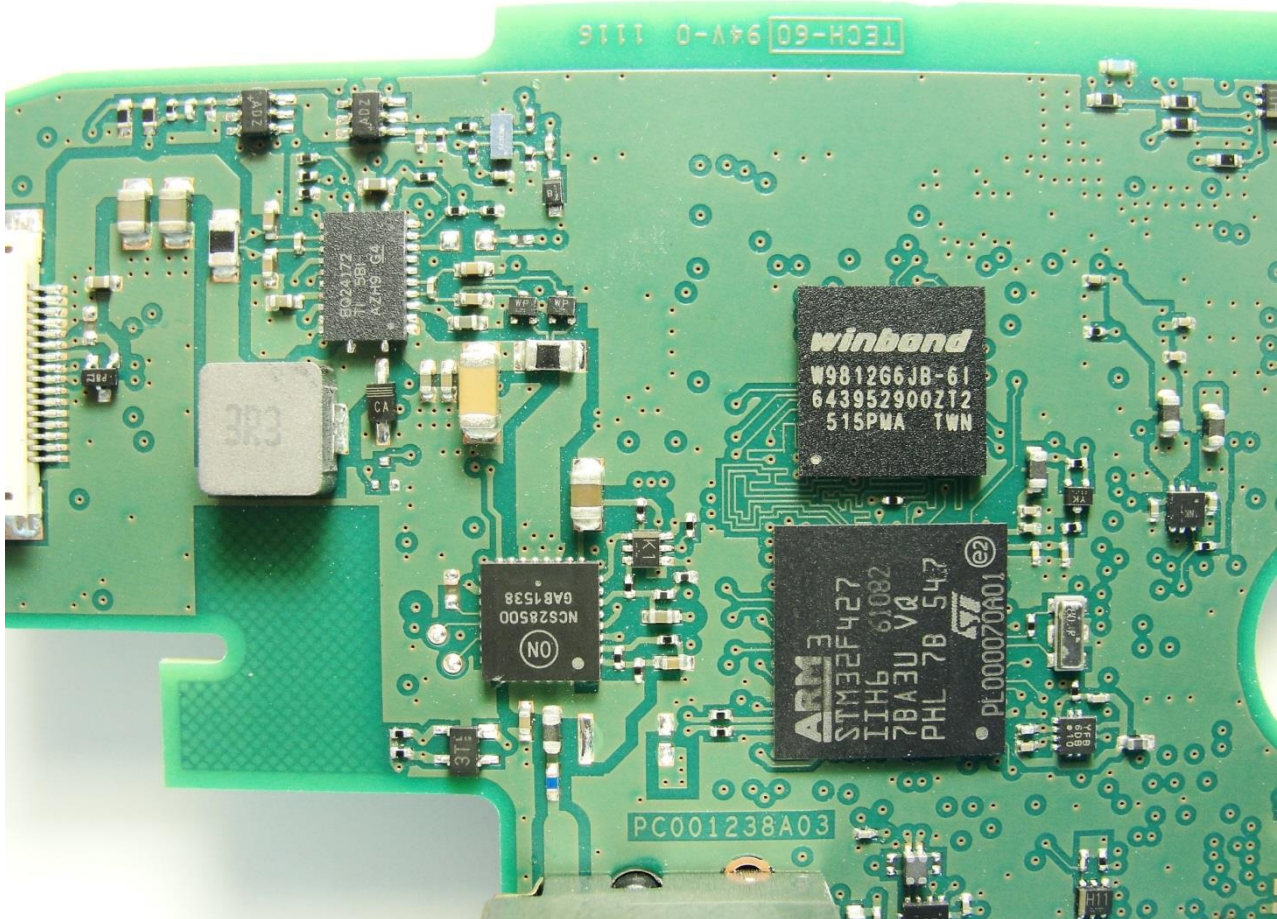

3. Internal Photograph of EUT

Brand Name: Zebra / Model Name: CR8178-SC

Brand Name: Zebra / Model Name: CR8178-SC

Brand Name: Zebra / Model Name: CR8178-SC

Brand Name: Zebra / Model Name: CR8178-SC

Brand Name: Zebra / Model Name: CR8178-SC

Brand Name: Zebra / Model Name: CR8178-SC

Brand Name: Zebra / Model Name: CR8178-SC

Bluetooth Antenna