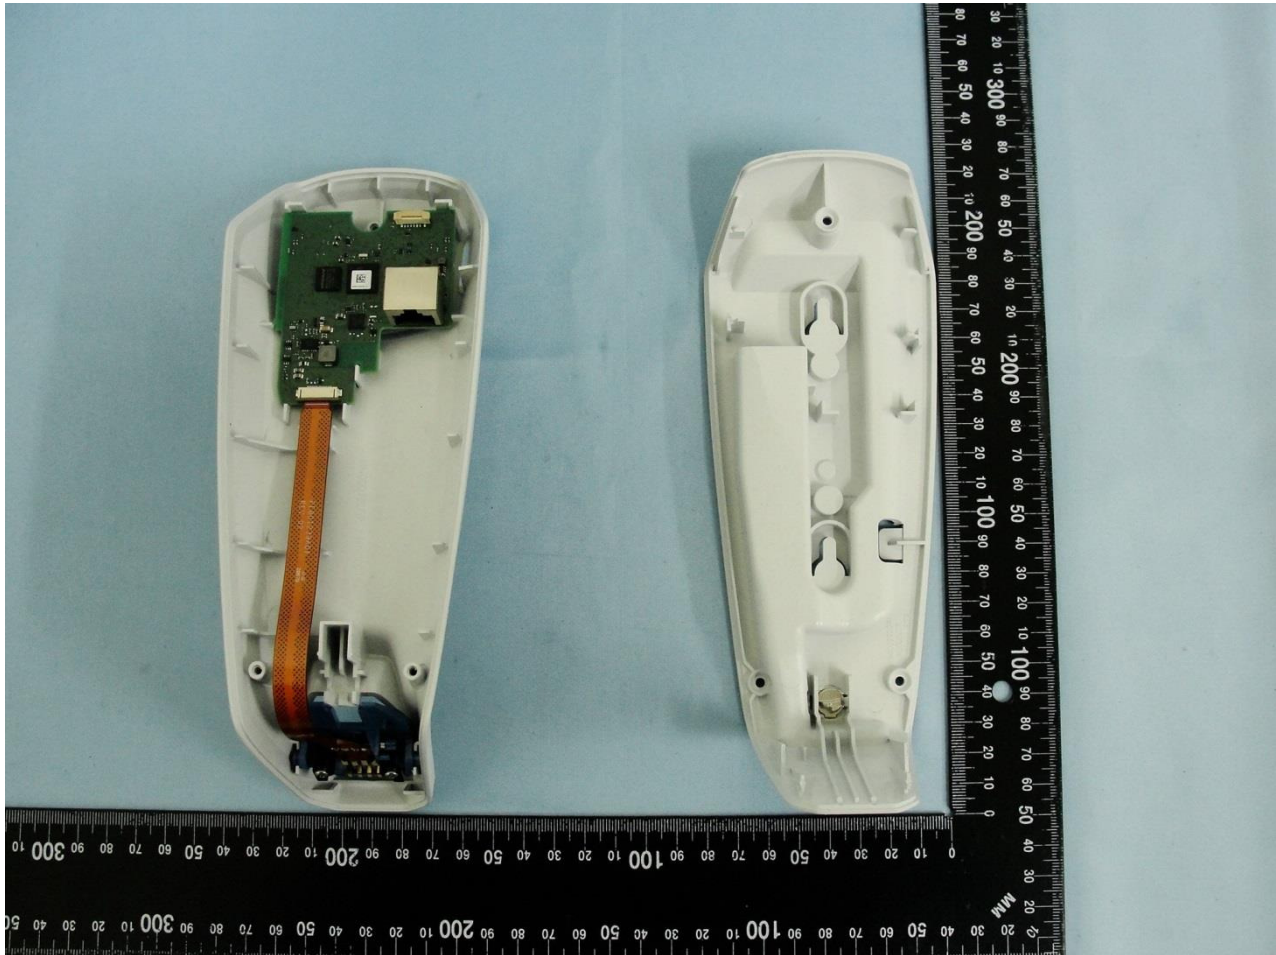

3. Internal Photograph of EUT

Brand Name: Zebra / Model Name: CR8178-SC

Brand Name: Zebra / Model Name: CR8178-SC

Brand Name: Zebra / Model Name: CR8178-SC

Brand Name: Zebra / Model Name: CR8178-SC

Brand Name: Zebra / Model Name: CR8178-SC

Brand Name: Zebra / Model Name: CR8178-SC

Brand Name: Zebra / Model Name: CR8178-SC

Bluetooth Antenna