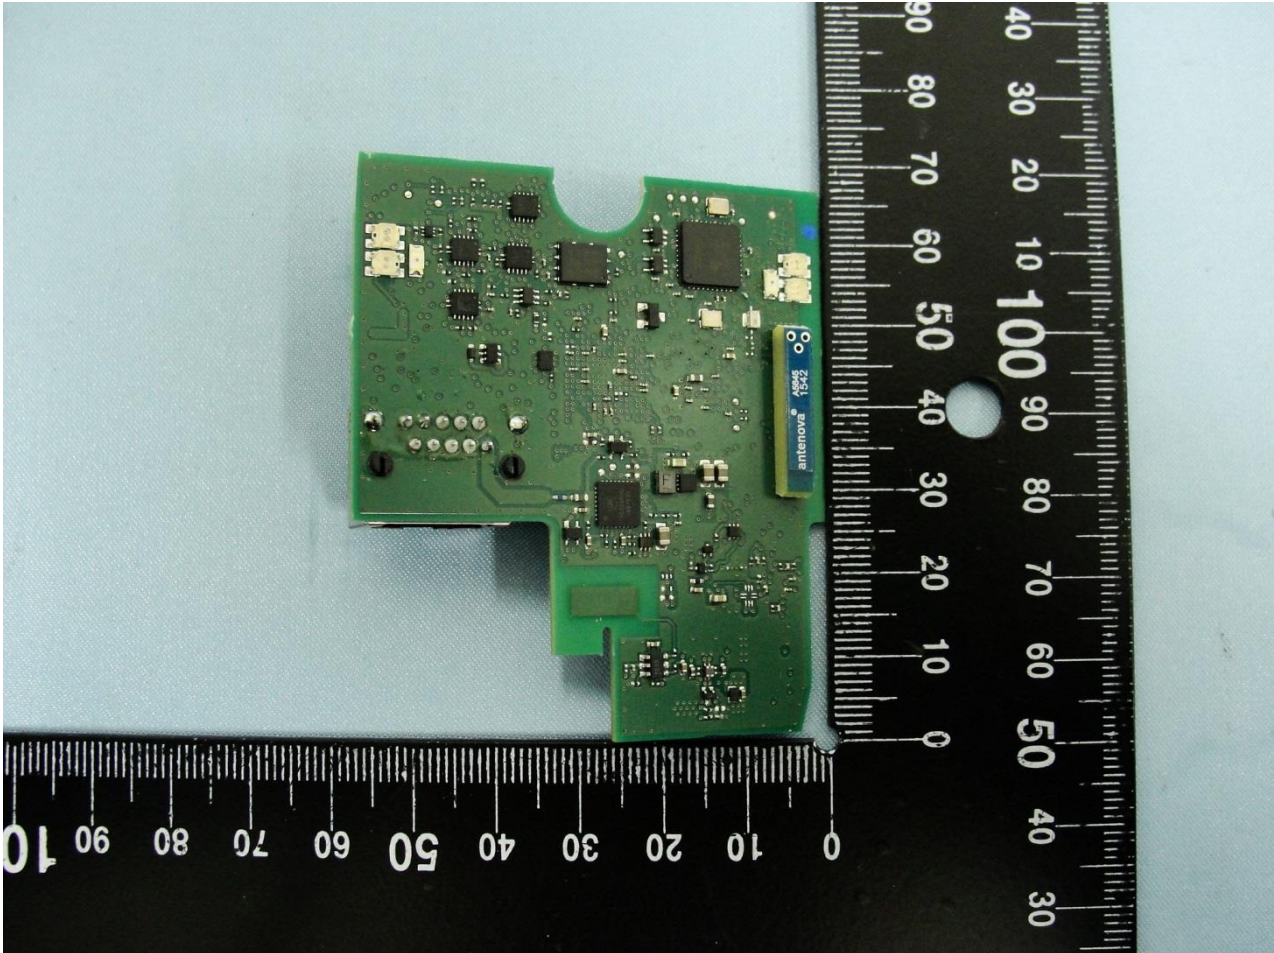

3. Internal Photograph of EUT

Brand Name: Zebra / Model Name: CR8178-SC

Brand Name: Zebra / Model Name: CR8178-SC

Brand Name: Zebra / Model Name: CR8178-SC

Brand Name: Zebra / Model Name: CR8178-SC

Brand Name: Zebra / Model Name: CR8178-SC

Brand Name: Zebra / Model Name: CR8178-SC

Brand Name: Zebra / Model Name: CR8178-SC

Bluetooth Antenna