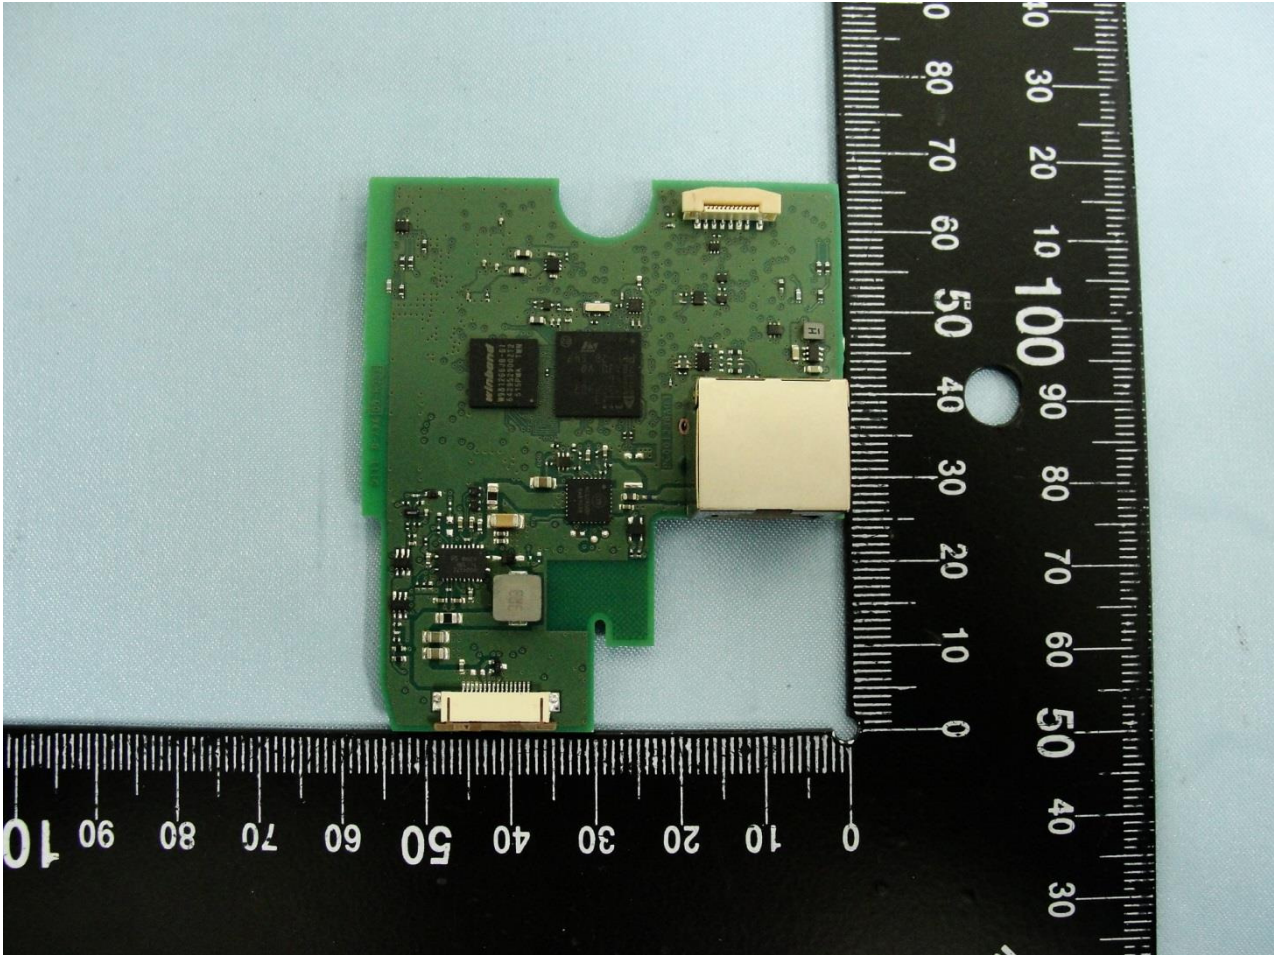

3. Internal Photograph of EUT

Brand Name: Zebra / Model Name: CR8178-SC

Brand Name: Zebra / Model Name: CR8178-SC

Brand Name: Zebra / Model Name: CR8178-SC

Brand Name: Zebra / Model Name: CR8178-SC

Brand Name: Zebra / Model Name: CR8178-SC

Brand Name: Zebra / Model Name: CR8178-SC

Brand Name: Zebra / Model Name: CR8178-SC

Bluetooth Antenna