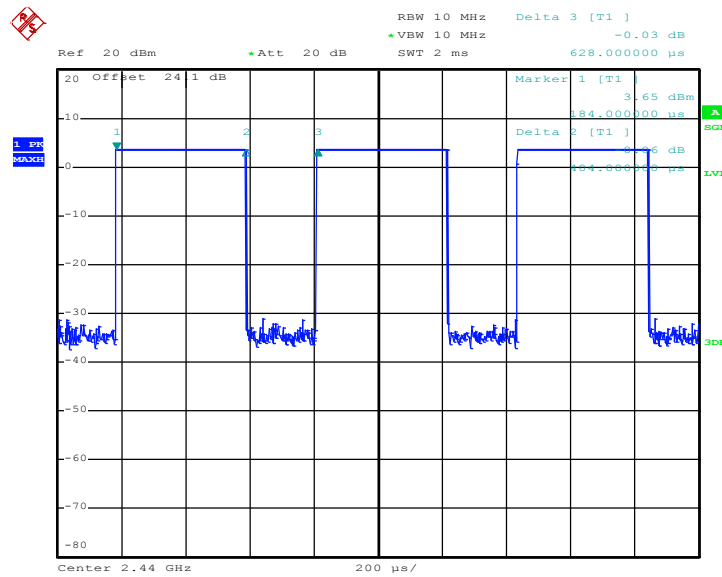

Appendix D. Duty Cycle Plots

Band	Duty Cycle(%)	T(us)	1/T(kHz)	VBW Setting
Bluetooth -LE	64.33	404.00	2.48	3kHz

Bluetooth 4.0

Date: 4.AUG.2016 03:56:07