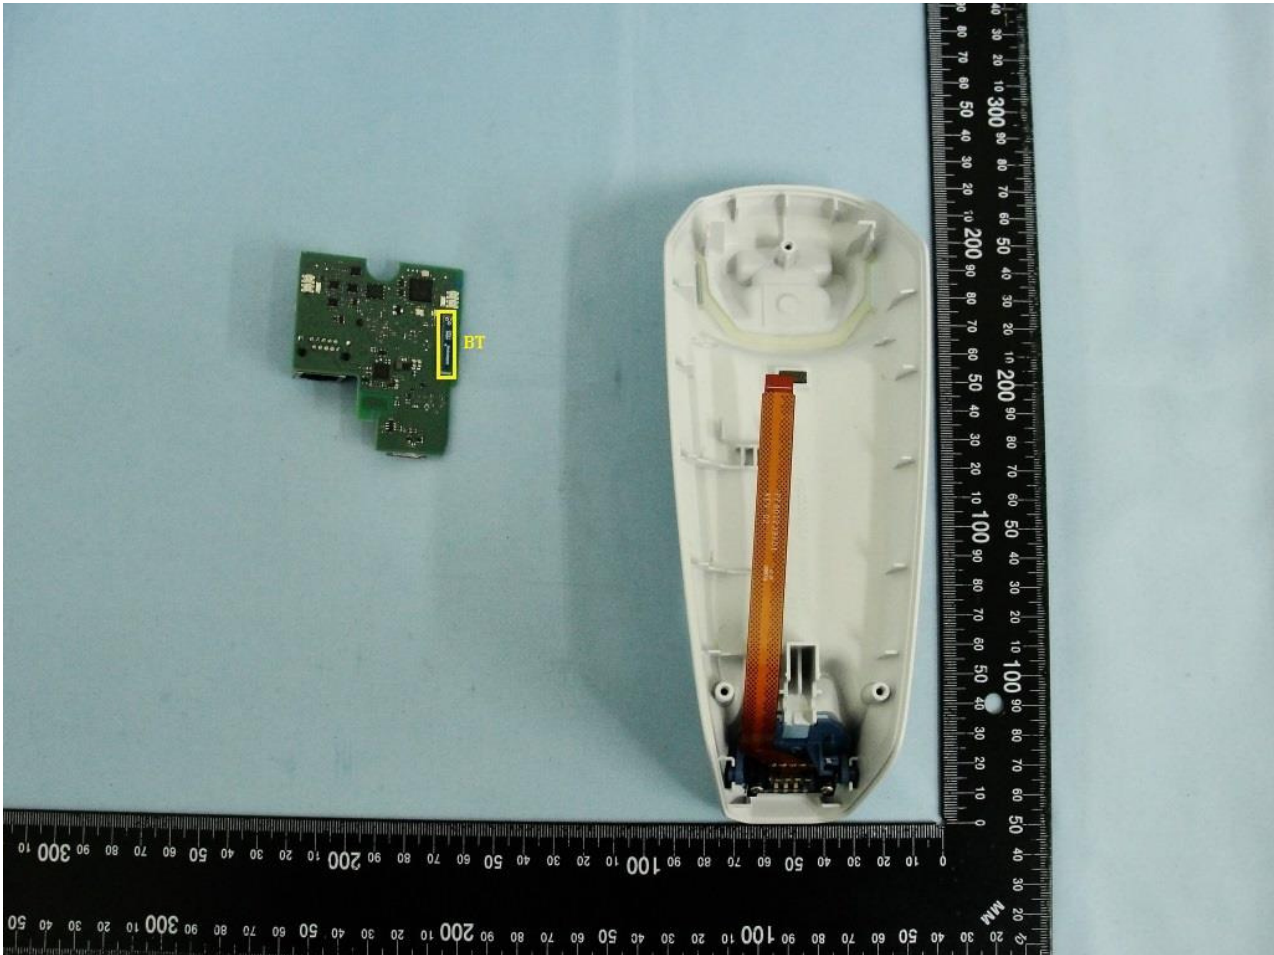

### 3. Internal Photograph of EUT

Brand Name: Zebra / Model Name: CR8178-SC

Brand Name: Zebra / Model Name: CR8178-SC

Brand Name: Zebra / Model Name: CR8178-SC

Brand Name: Zebra / Model Name: CR8178-SC

Brand Name: Zebra / Model Name: CR8178-SC

Brand Name: Zebra / Model Name: CR8178-SC

Brand Name: Zebra / Model Name: CR8178-SC

Bluetooth Antenna