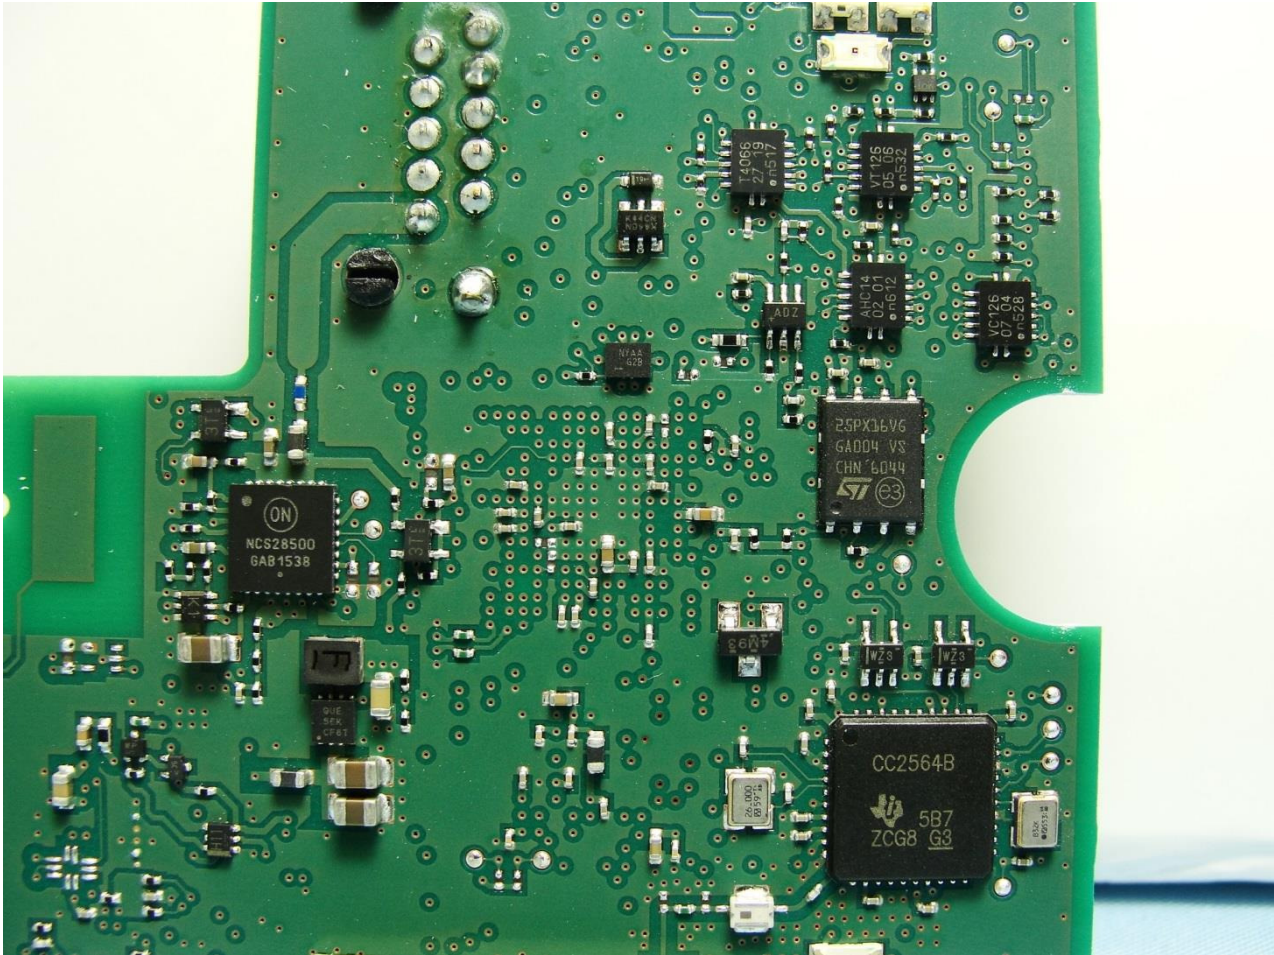

### 3. Internal Photograph of EUT

Brand Name: Zebra / Model Name: CR8178-SC

Brand Name: Zebra / Model Name: CR8178-SC

Brand Name: Zebra / Model Name: CR8178-SC

Brand Name: Zebra / Model Name: CR8178-SC

Brand Name: Zebra / Model Name: CR8178-SC

Brand Name: Zebra / Model Name: CR8178-SC

Brand Name: Zebra / Model Name: CR8178-SC

Bluetooth Antenna