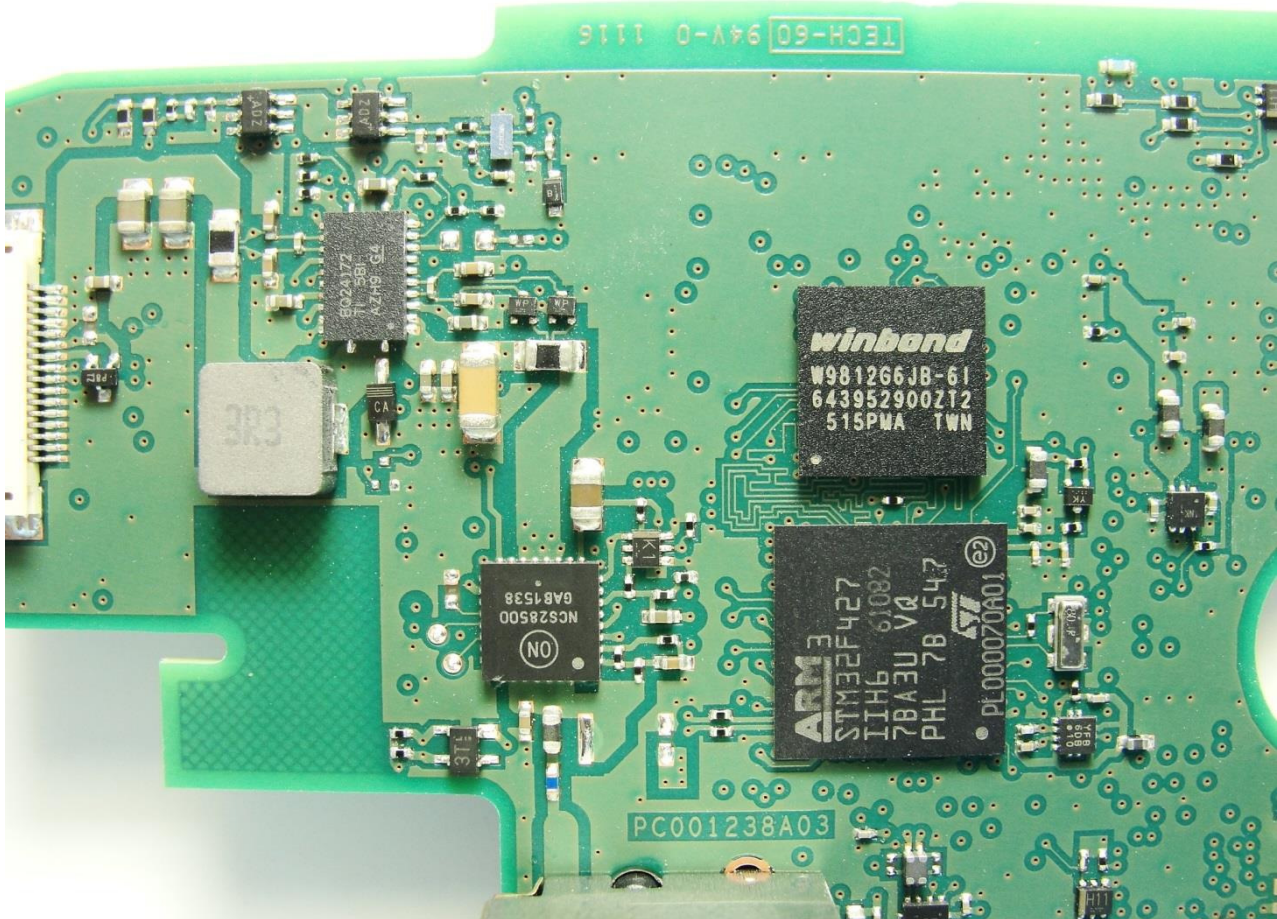

### 3. Internal Photograph of EUT

Brand Name: Zebra / Model Name: CR8178-SC

Brand Name: Zebra / Model Name: CR8178-SC

Brand Name: Zebra / Model Name: CR8178-SC

Brand Name: Zebra / Model Name: CR8178-SC

Brand Name: Zebra / Model Name: CR8178-SC

Brand Name: Zebra / Model Name: CR8178-SC

Brand Name: Zebra / Model Name: CR8178-SC

Bluetooth Antenna