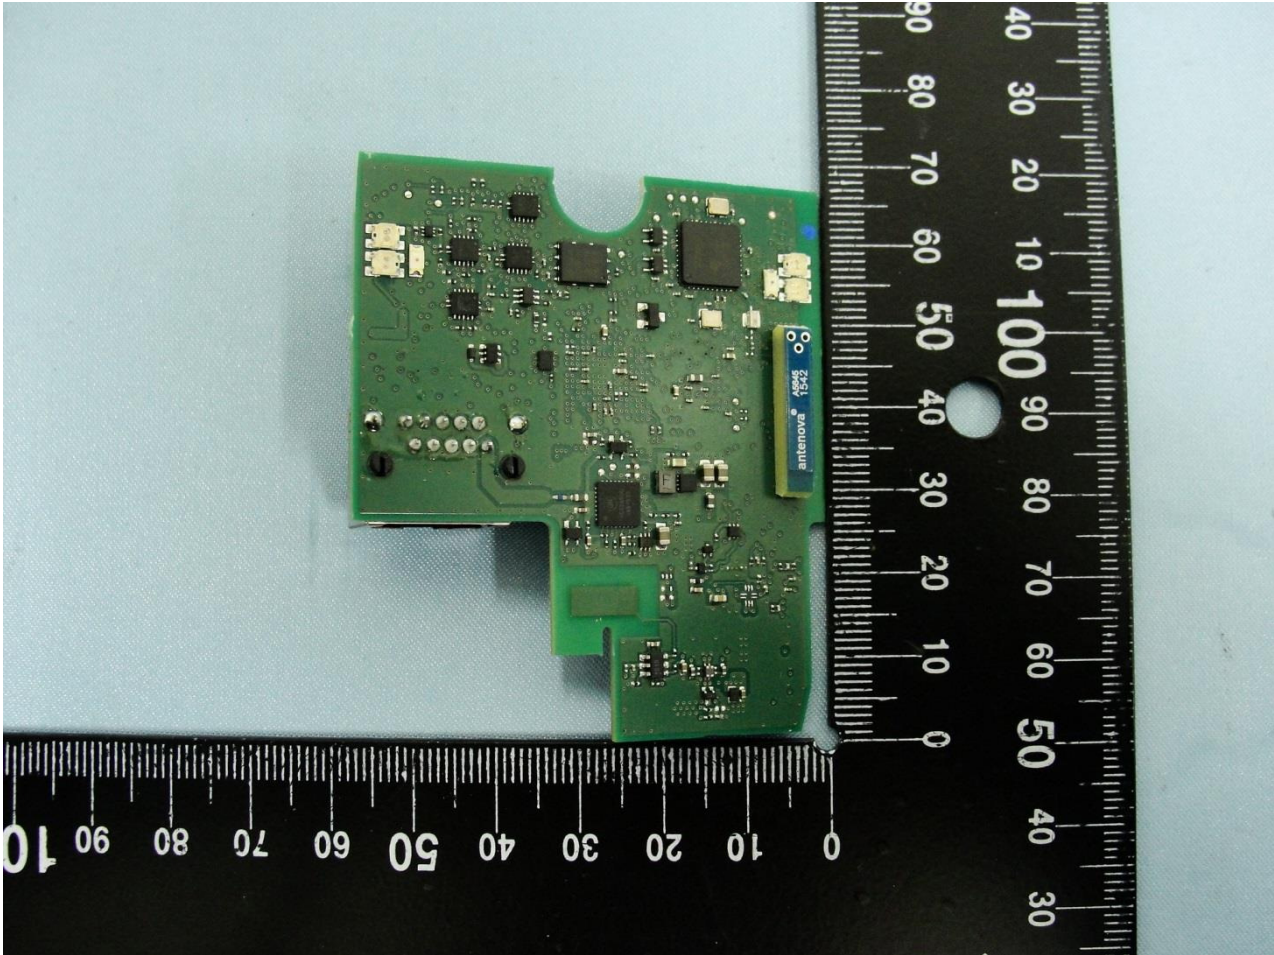

### 3. Internal Photograph of EUT

Brand Name: Zebra / Model Name: CR8178-SC

Brand Name: Zebra / Model Name: CR8178-SC

Brand Name: Zebra / Model Name: CR8178-SC

Brand Name: Zebra / Model Name: CR8178-SC

Brand Name: Zebra / Model Name: CR8178-SC

Brand Name: Zebra / Model Name: CR8178-SC

Brand Name: Zebra / Model Name: CR8178-SC

Bluetooth Antenna