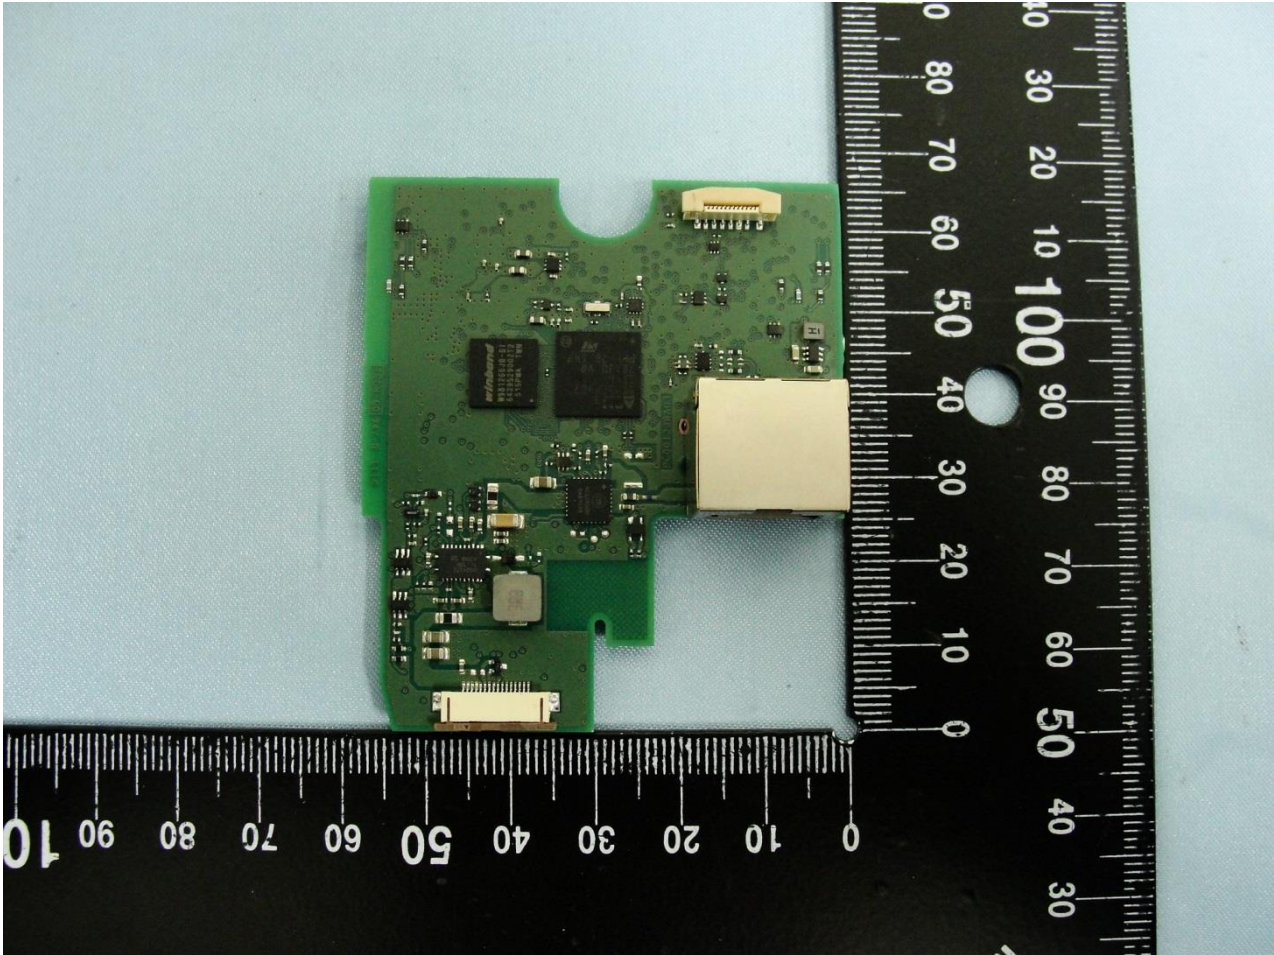

### 3. Internal Photograph of EUT

Brand Name: Zebra / Model Name: CR8178-SC

Brand Name: Zebra / Model Name: CR8178-SC

Brand Name: Zebra / Model Name: CR8178-SC

Brand Name: Zebra / Model Name: CR8178-SC

Brand Name: Zebra / Model Name: CR8178-SC

Brand Name: Zebra / Model Name: CR8178-SC

Brand Name: Zebra / Model Name: CR8178-SC

Bluetooth Antenna