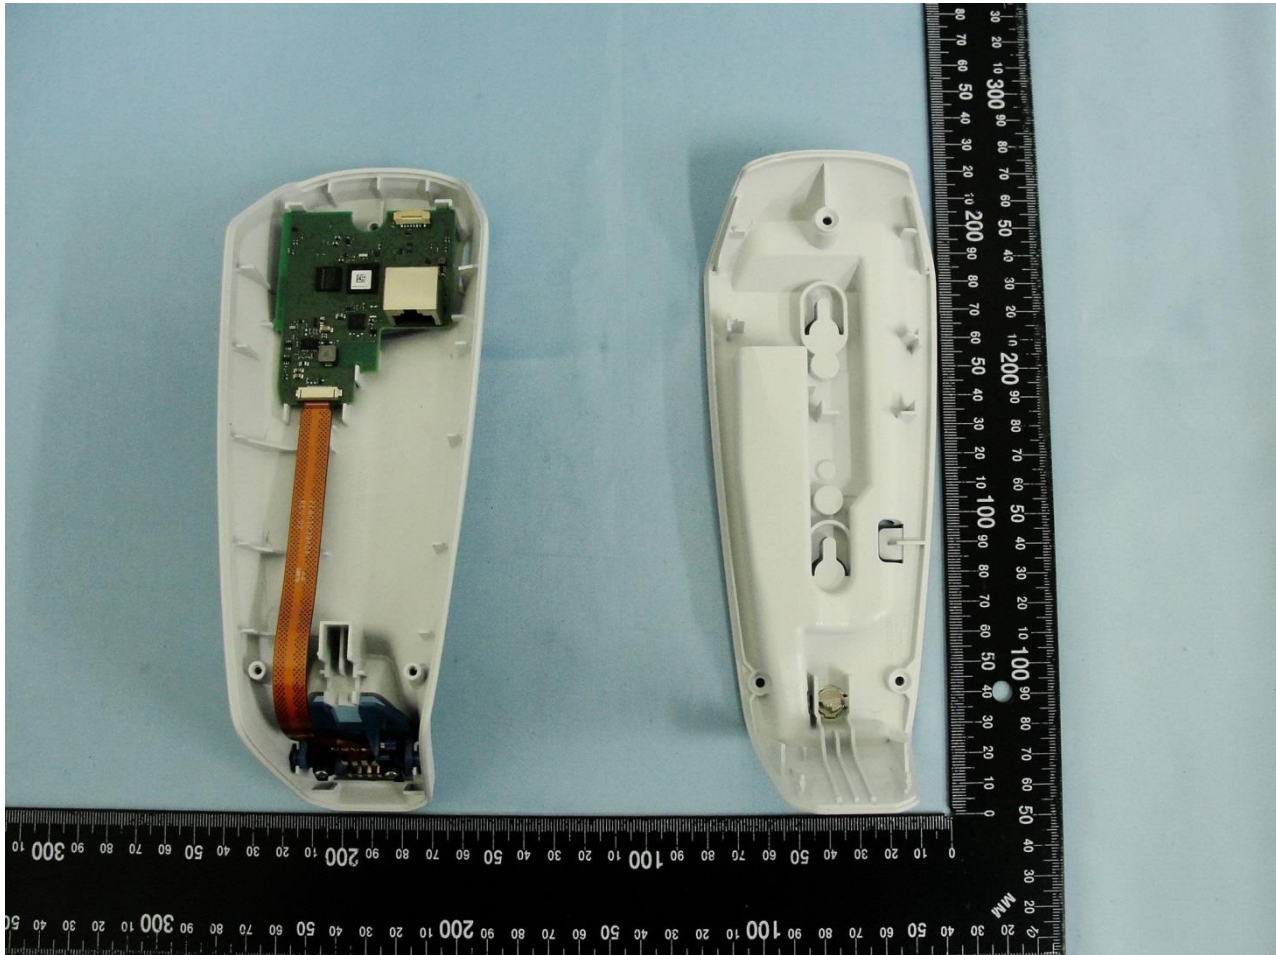

### 3. Internal Photograph of EUT

Brand Name: Zebra / Model Name: CR8178-SC

Brand Name: Zebra / Model Name: CR8178-SC

Brand Name: Zebra / Model Name: CR8178-SC

Brand Name: Zebra / Model Name: CR8178-SC

Brand Name: Zebra / Model Name: CR8178-SC

Brand Name: Zebra / Model Name: CR8178-SC

Brand Name: Zebra / Model Name: CR8178-SC

Bluetooth Antenna