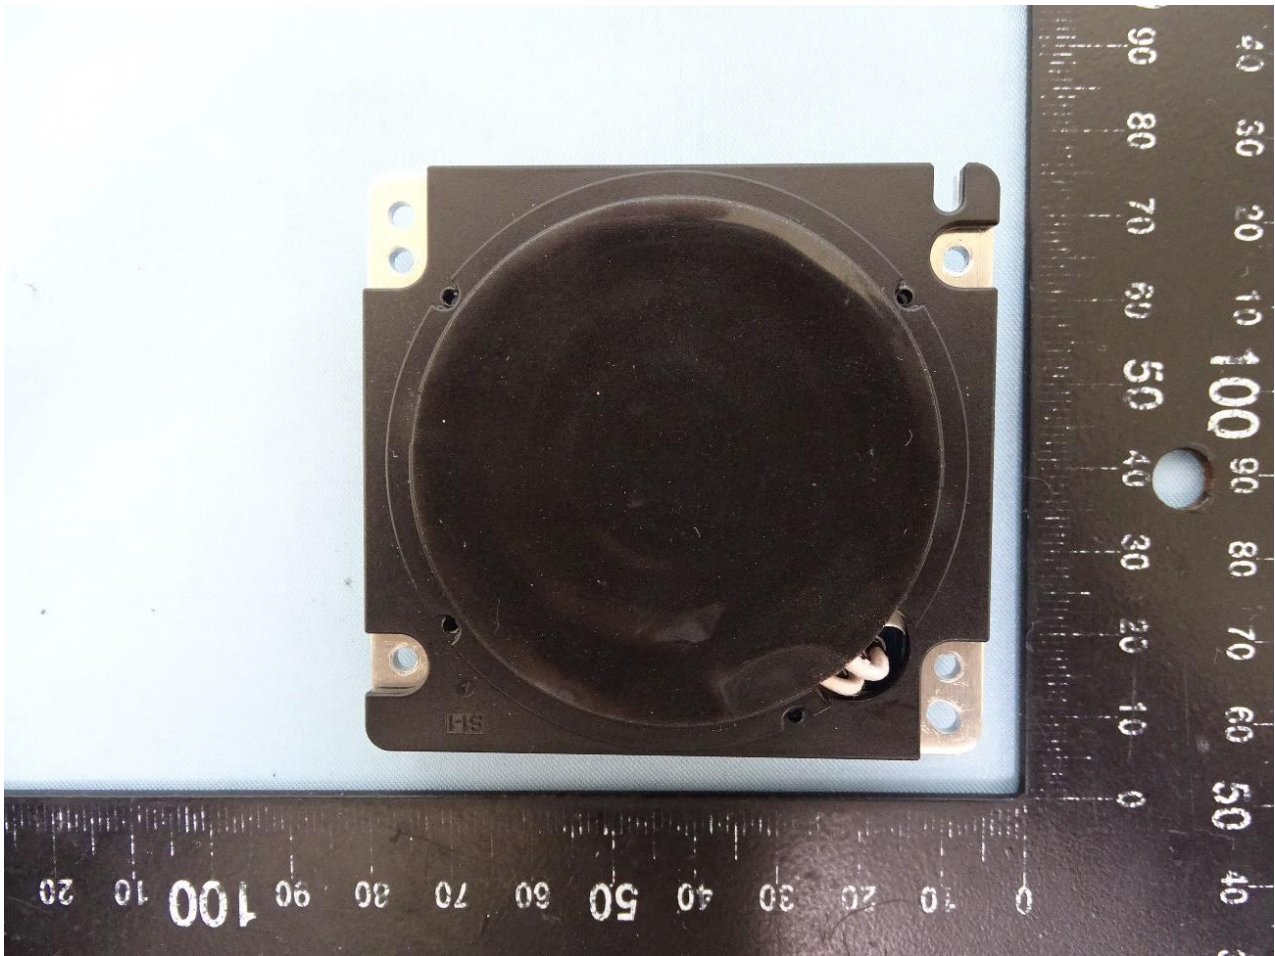

3. Internal Photograph of EUT

Brand Name: Zebra / Model Name: CRD-TC-WCVC

WPC Antenna

————THE END————