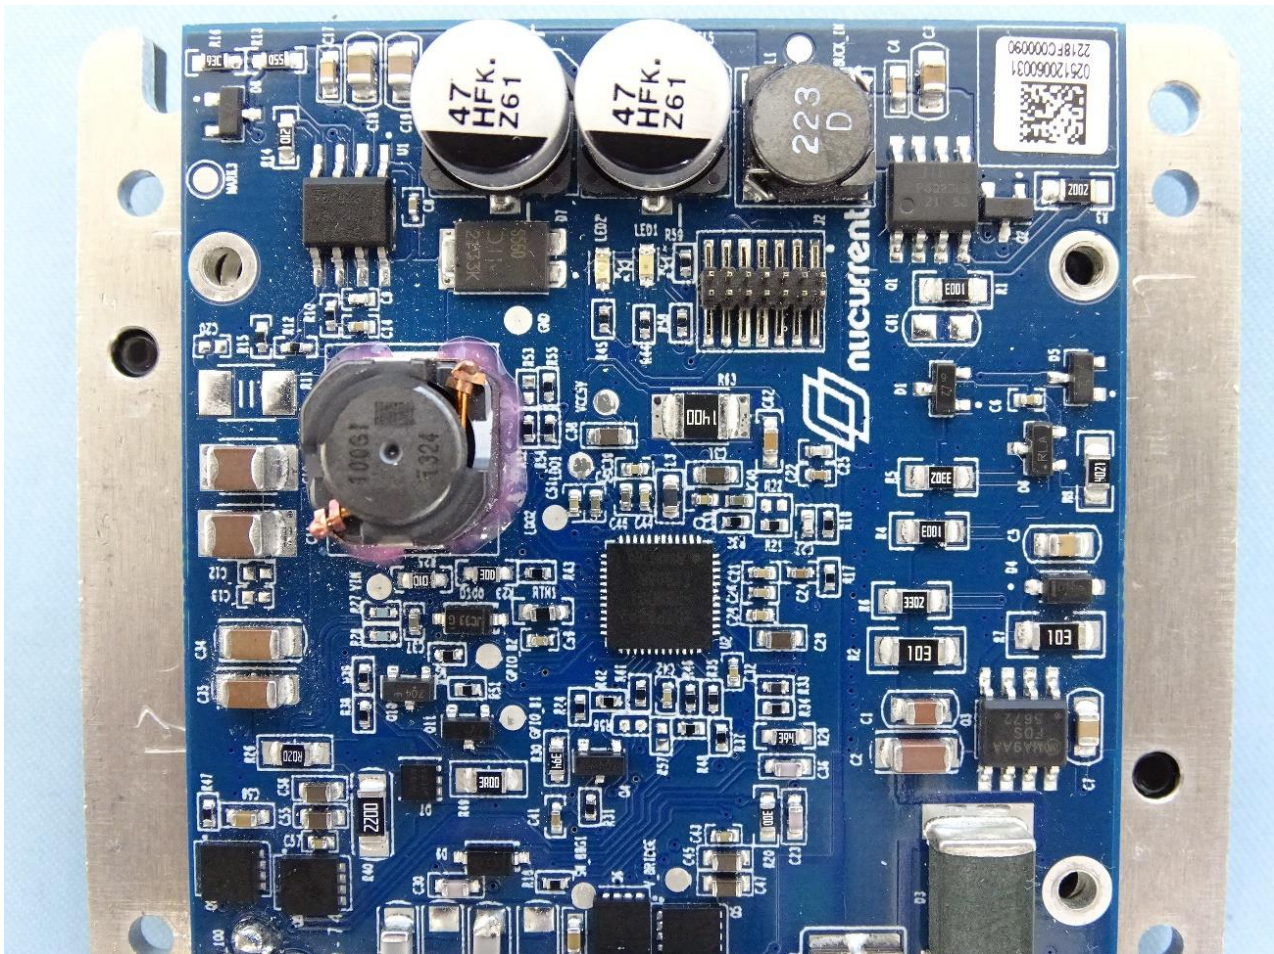

3. Internal Photograph of EUT

Brand Name: Zebra / Model Name: CRD-TC-WCVC

WPC Antenna

————THE END————