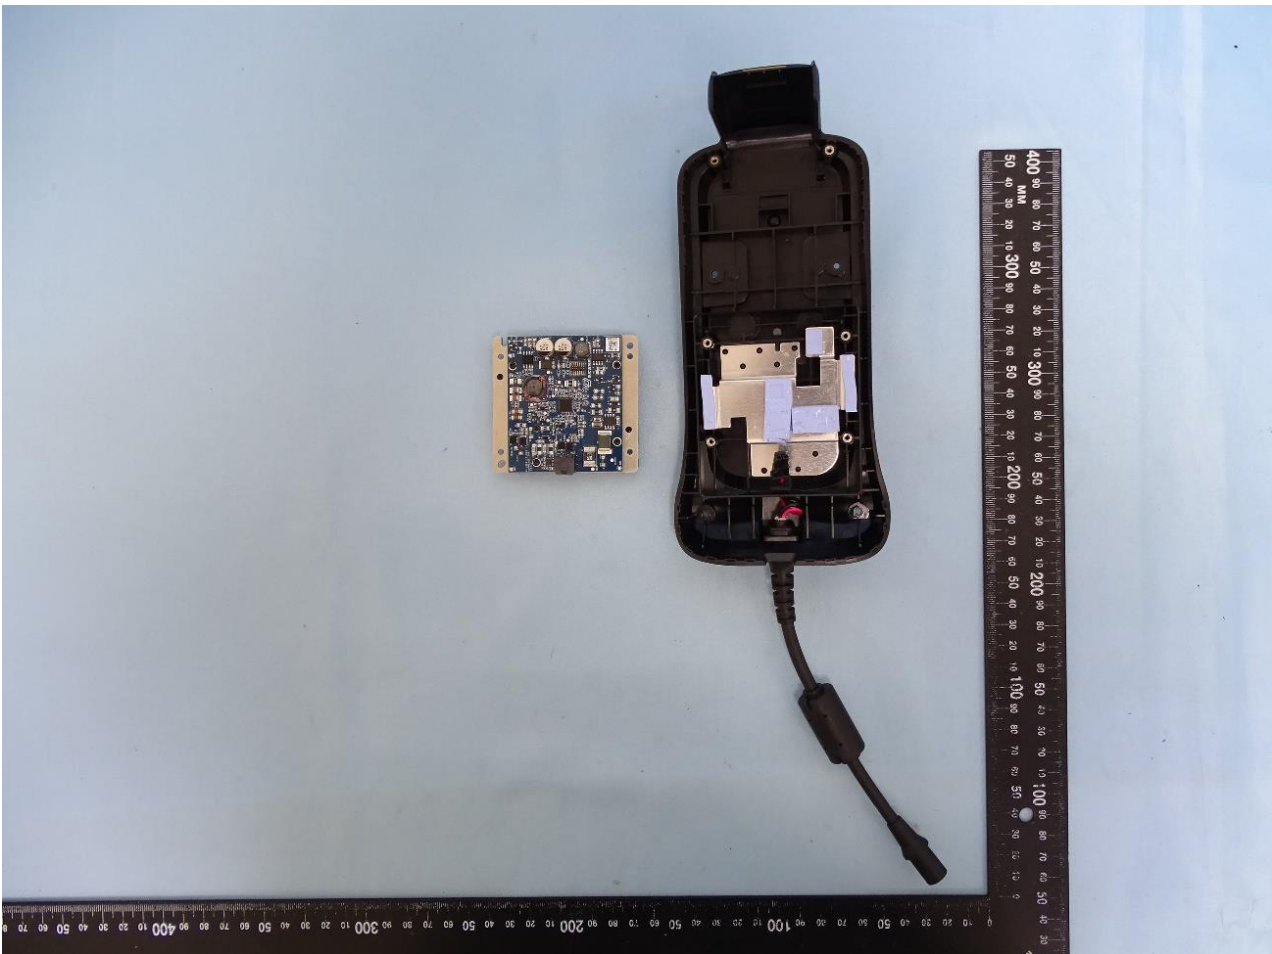

3. Internal Photograph of EUT

Brand Name: Zebra / Model Name: CRD-TC-WCVC

WPC Antenna

————THE END————