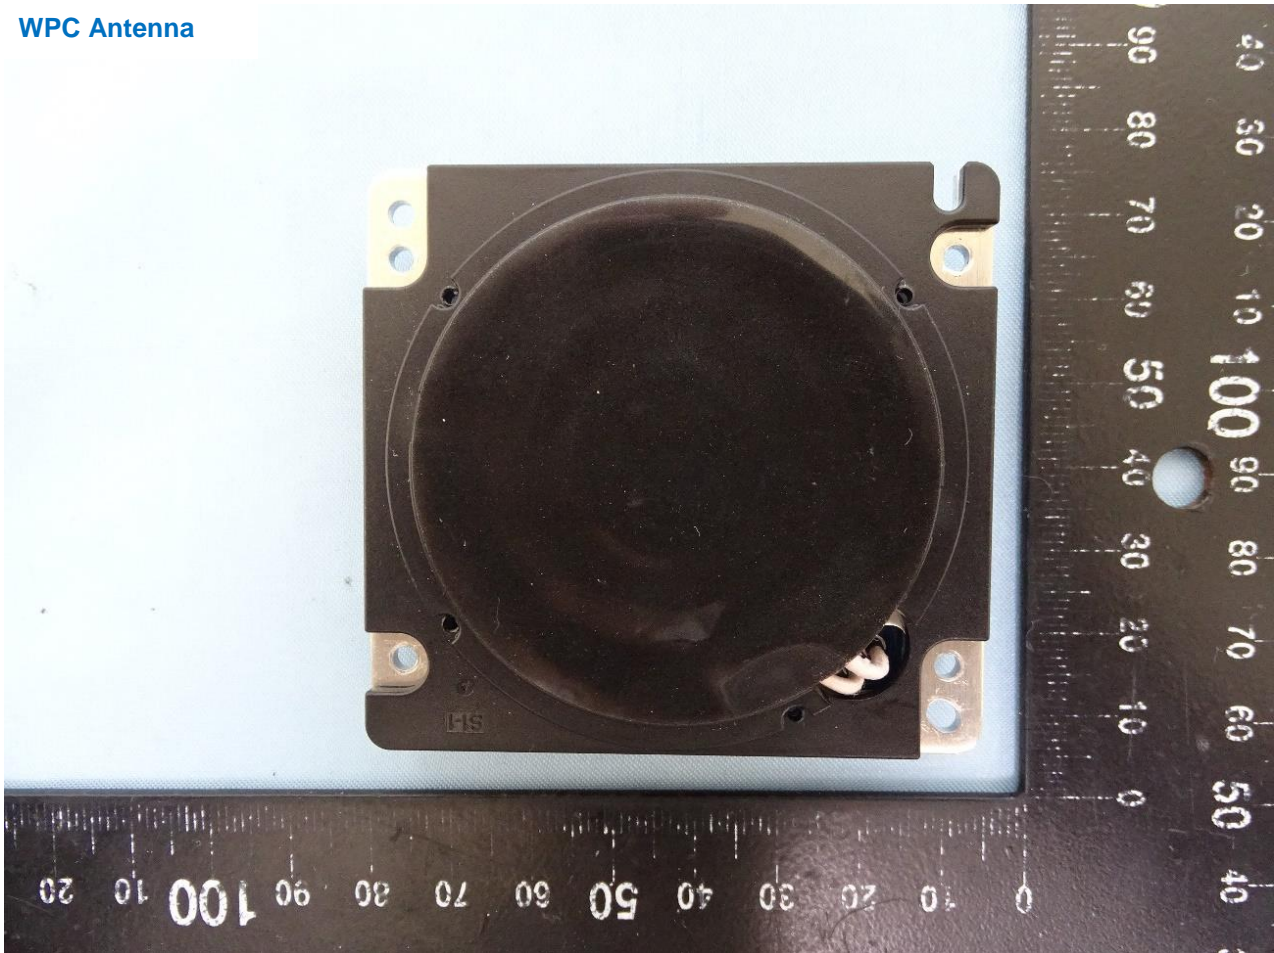

3. Internal Photograph of EUT

Brand Name: Zebra / Model Name: CRD-TC-WCVC

WPC Antenna

————THE END————