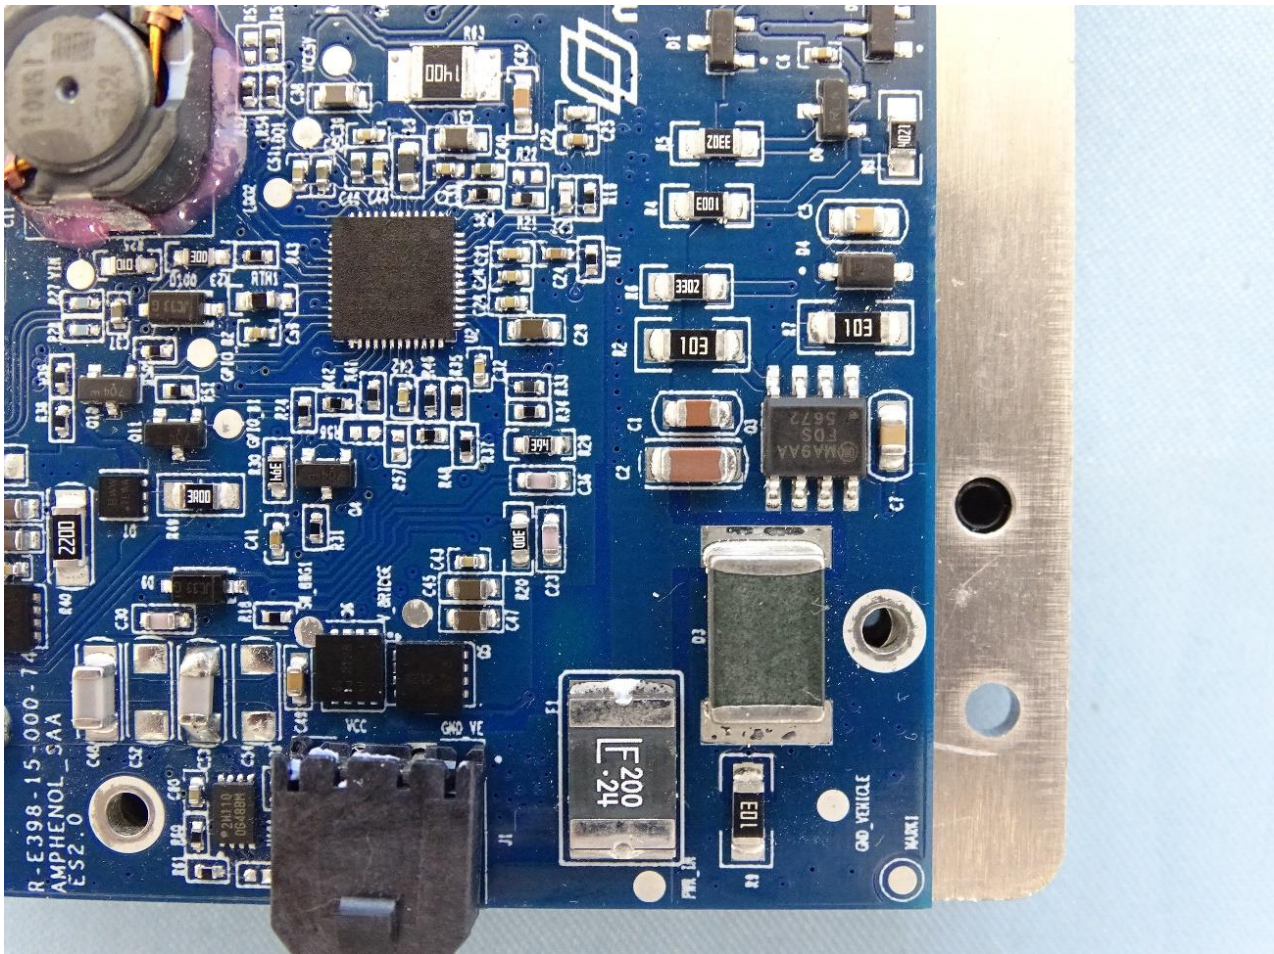

3. Internal Photograph of EUT

Brand Name: Zebra / Model Name: CRD-TC-WCVC

WPC Antenna

————THE END————