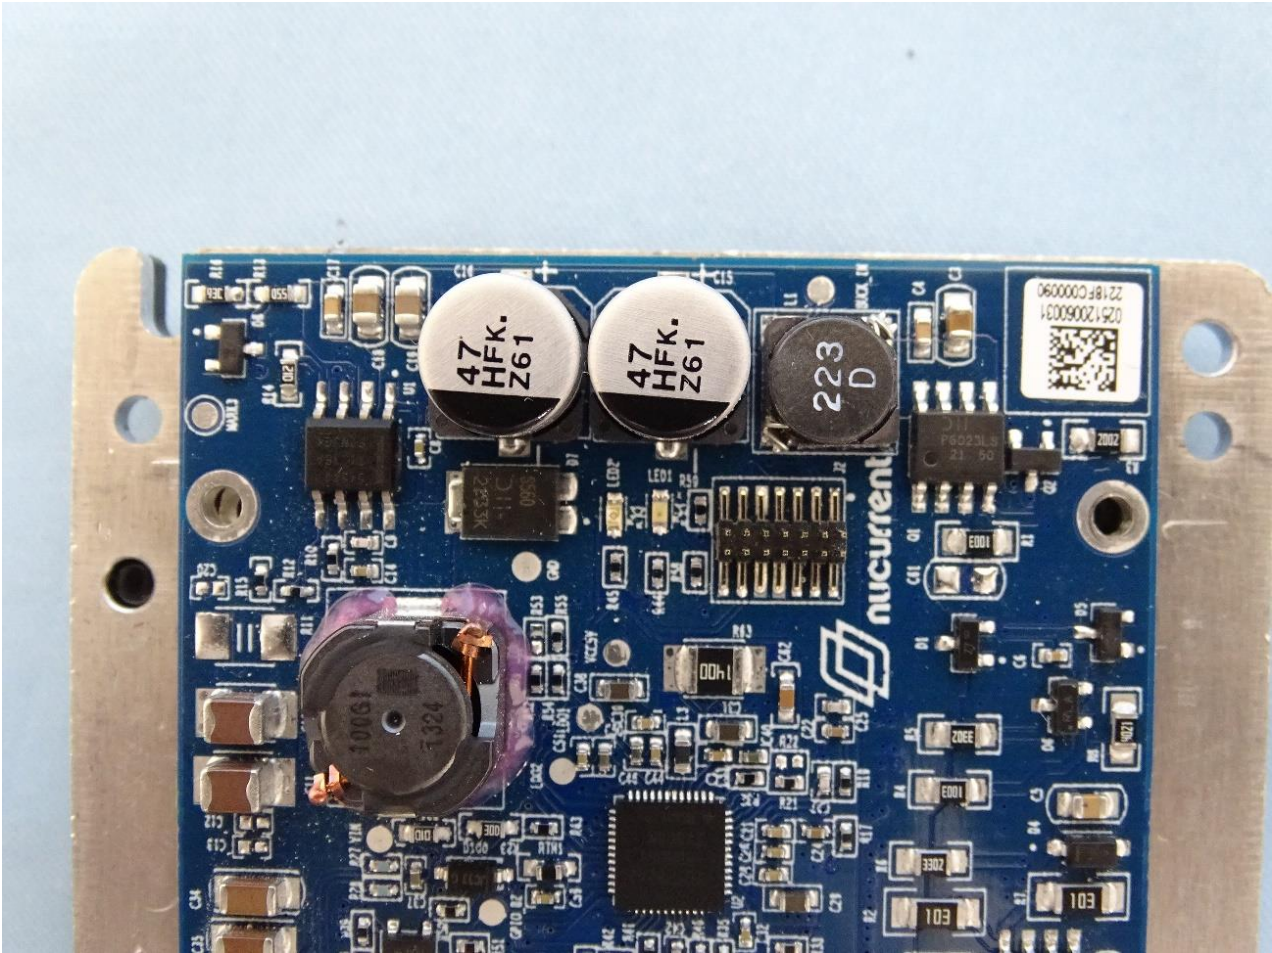

3. Internal Photograph of EUT

Brand Name: Zebra / Model Name: CRD-TC-WCVC

WPC Antenna

————THE END————