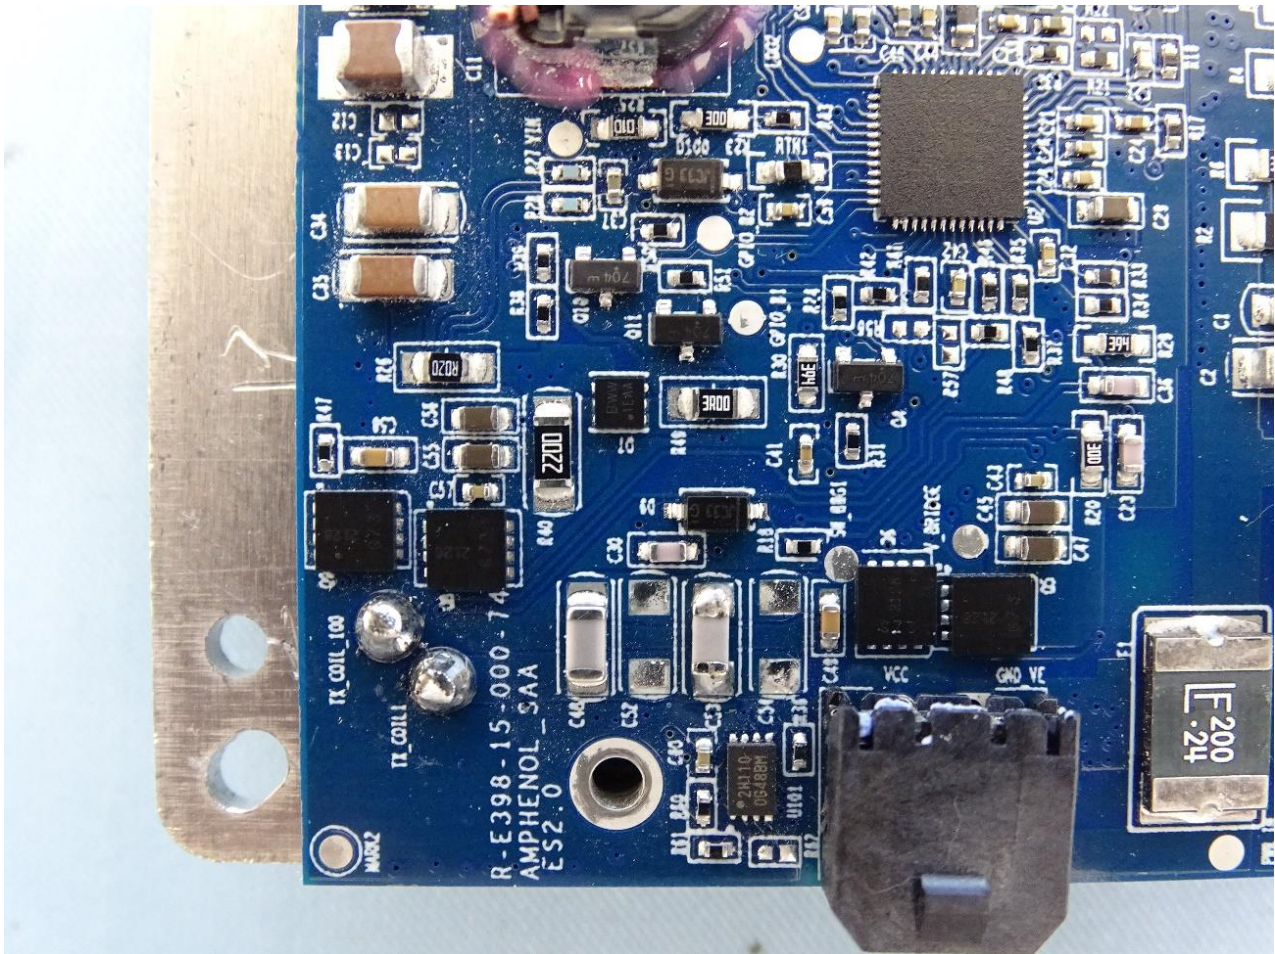

3. Internal Photograph of EUT

Brand Name: Zebra / Model Name: CRD-TC-WCVC

WPC Antenna

————THE END————