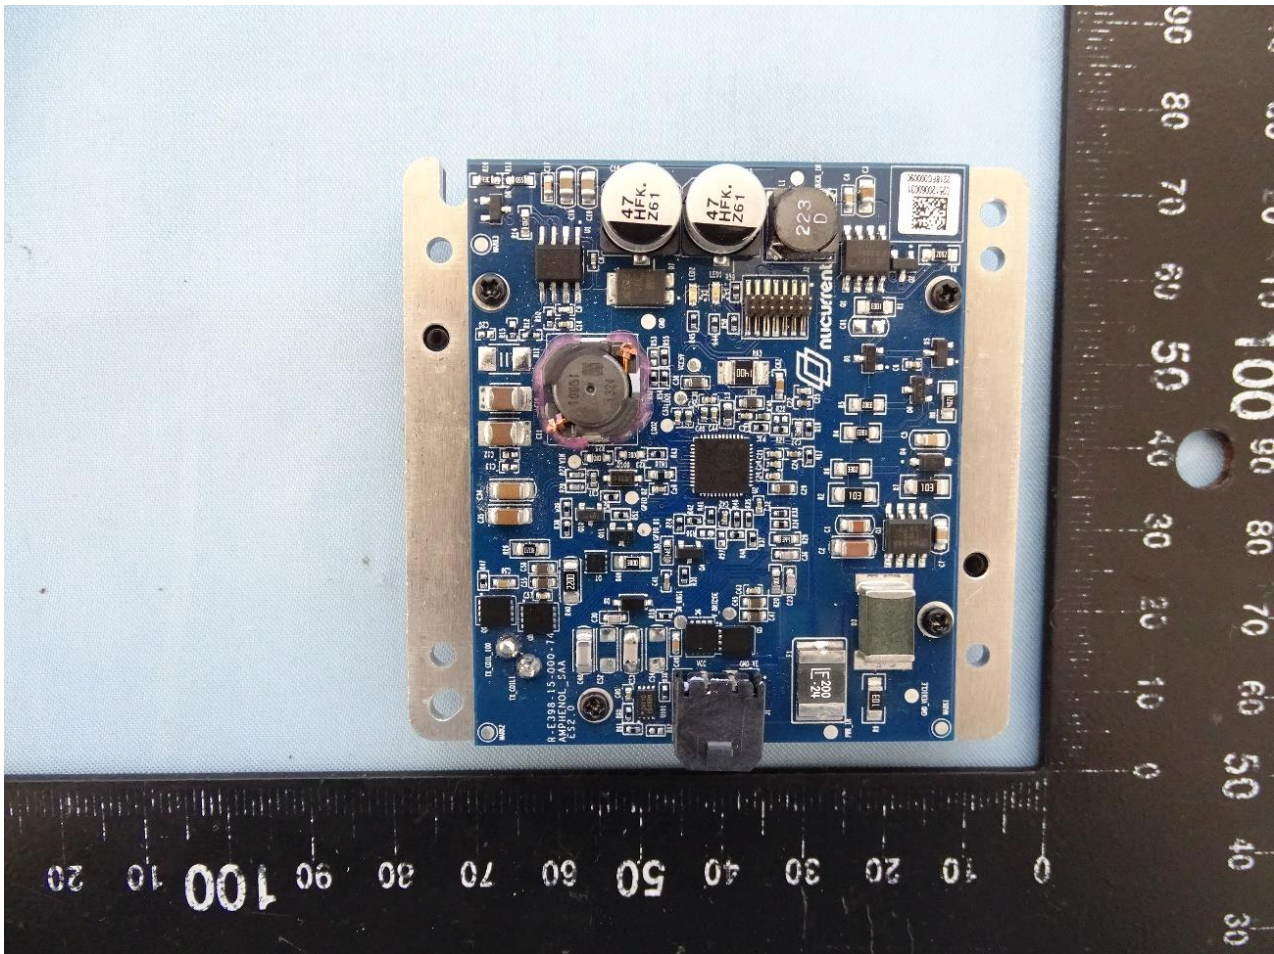

3. Internal Photograph of EUT

Brand Name: Zebra / Model Name: CRD-TC-WCVC

WPC Antenna

————THE END————