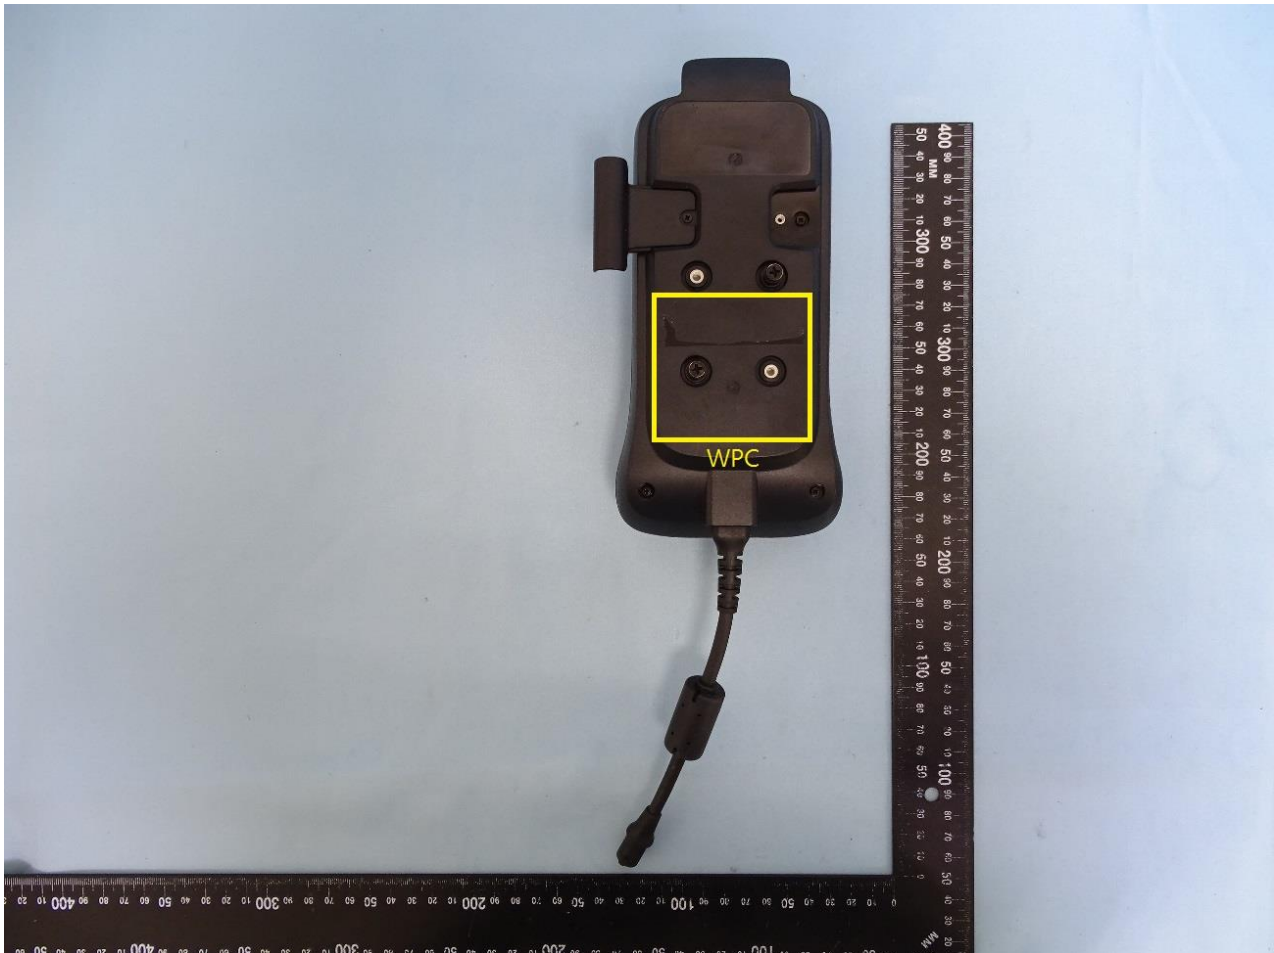

3. Internal Photograph of EUT

Brand Name: Zebra / Model Name: CRD-TC-WCVC

WPC Antenna

————THE END————