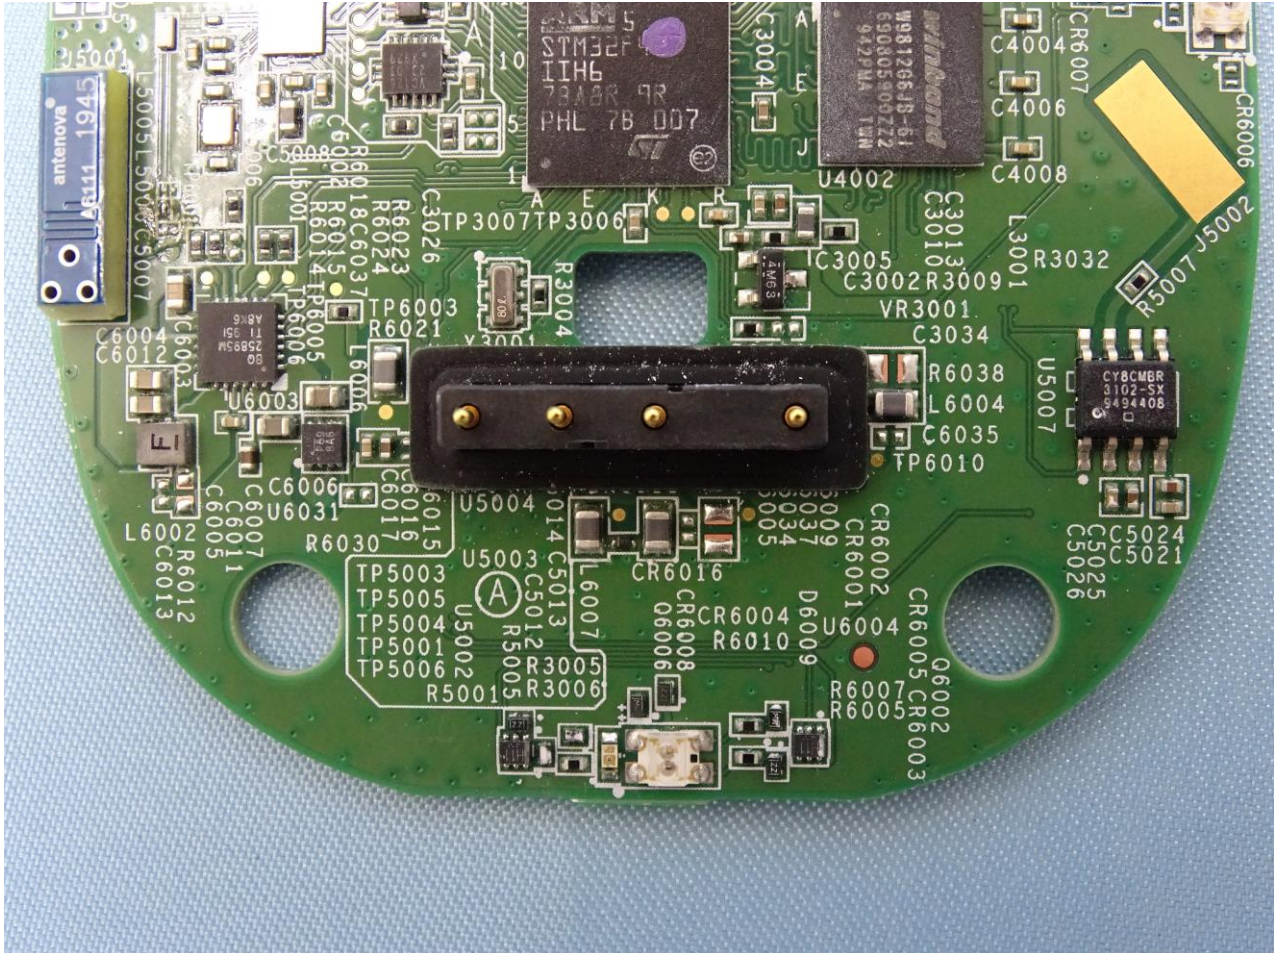

3. Internal Photograph of EUT

Brand Name: Zebra / Model Name: CR6080-SC

Brand Name: Zebra / Model Name: CR6080-SC

Brand Name: Zebra / Model Name: CR6080-SC

Brand Name: Zebra / Model Name: CR6080-SC

Brand Name: Zebra / Model Name: CR6080-SC

Brand Name: Zebra / Model Name: CR6080-SC

Brand Name: Zebra / Model Name: CR6080-SC

Brand Name: Zebra / Model Name: CR6080-SC

Brand Name: Zebra / Model Name: CR6080-SC

Brand Name: Zebra / Model Name: CR6080-SC

Bluetooth Antenna

Brand Name: Zebra / Model Name: CR6080-SC

NFC Antenna

Brand Name: Zebra / Model Name: CR6080-SC

WPT Antenna

————THE END————