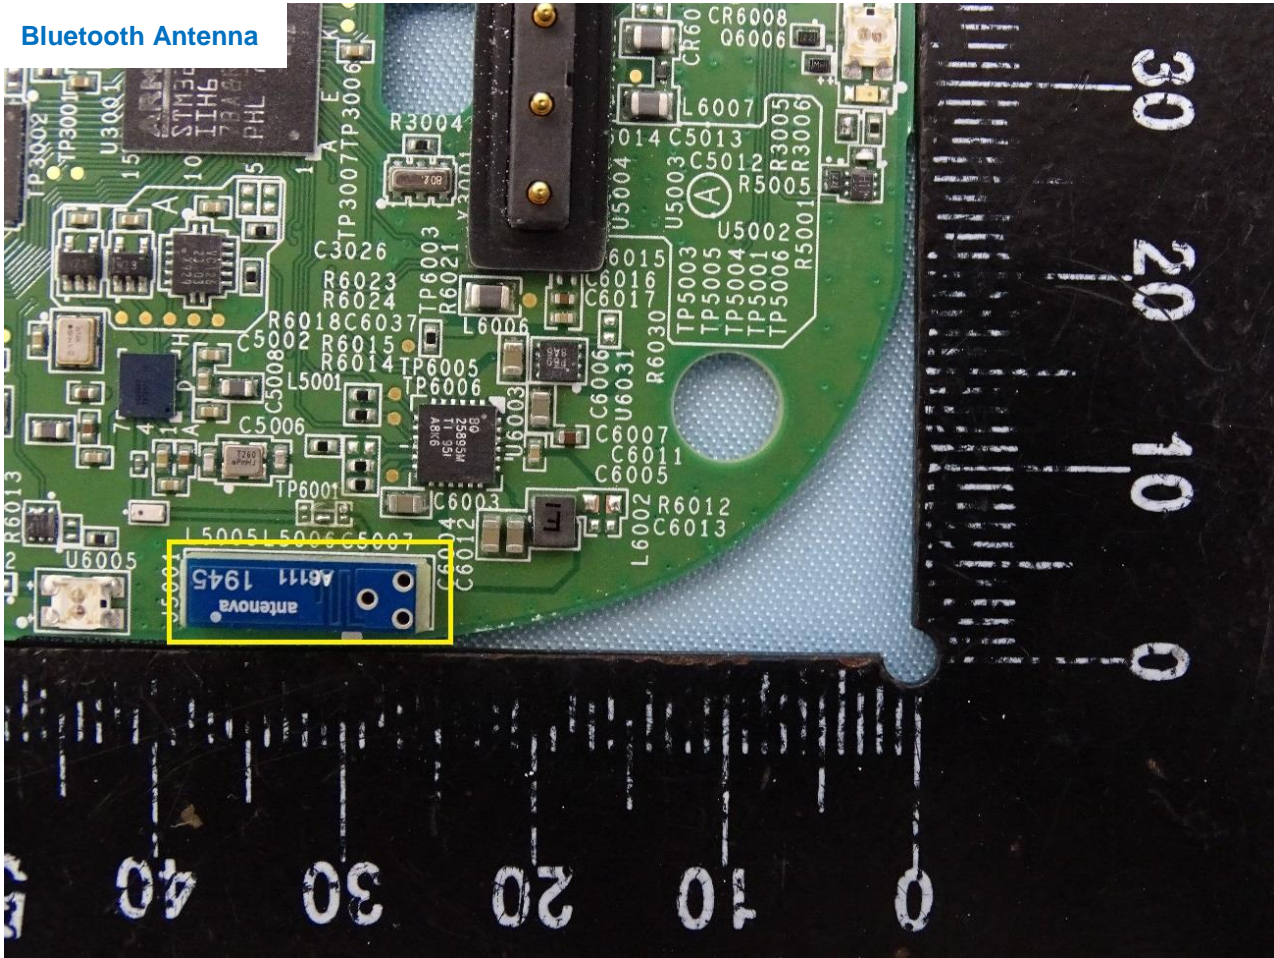

Brand Name: Zebra / Model Name: CR6080-SC

Bluetooth Antenna