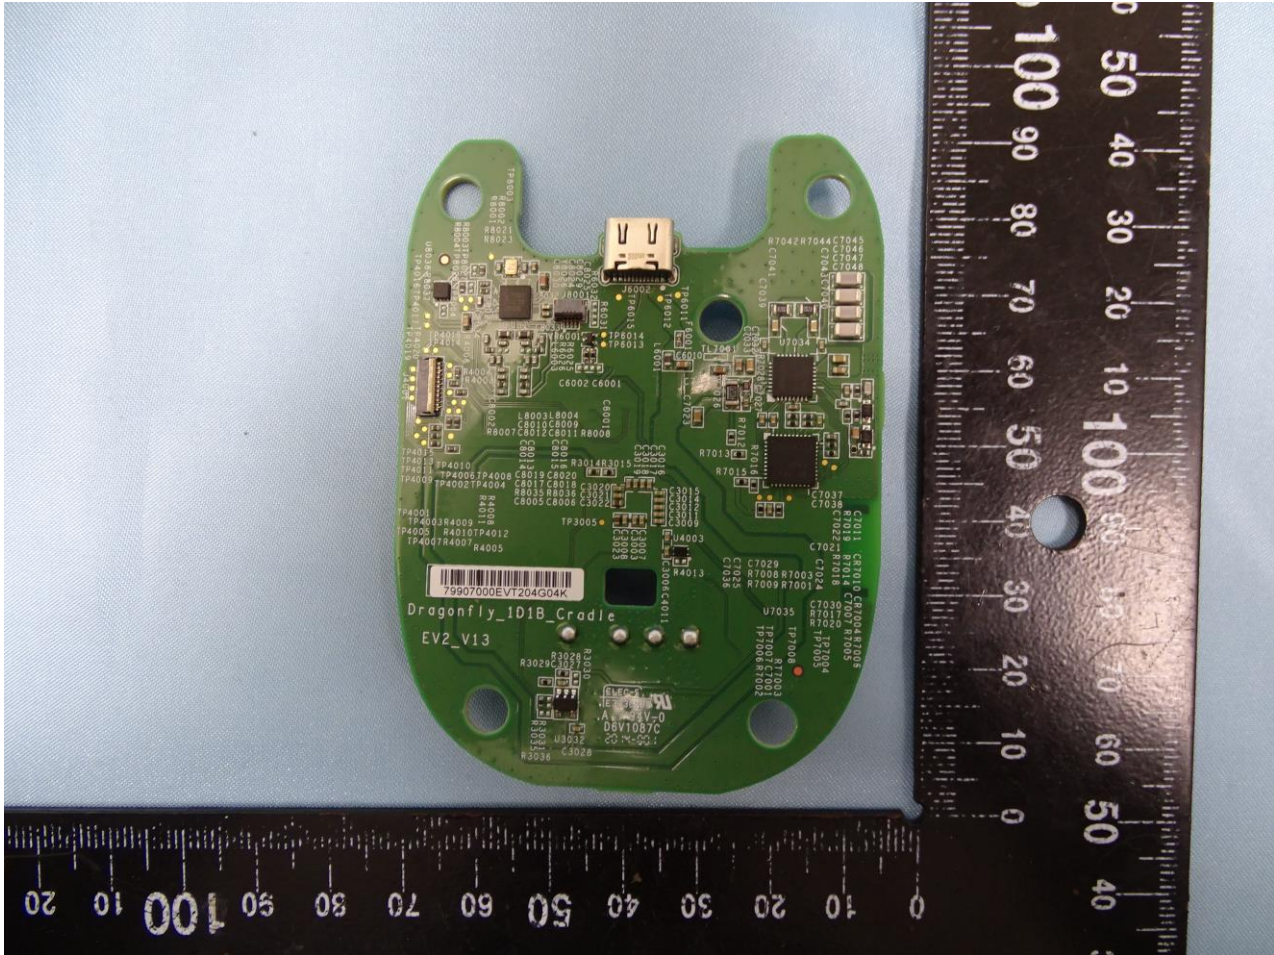

3. Internal Photograph of EUT

Brand Name: Zebra / Model Name: CR6080-SC

Brand Name: Zebra / Model Name: CR6080-SC

Brand Name: Zebra / Model Name: CR6080-SC

Brand Name: Zebra / Model Name: CR6080-SC

Brand Name: Zebra / Model Name: CR6080-SC

Brand Name: Zebra / Model Name: CR6080-SC

Brand Name: Zebra / Model Name: CR6080-SC

Brand Name: Zebra / Model Name: CR6080-SC

Brand Name: Zebra / Model Name: CR6080-SC

Brand Name: Zebra / Model Name: CR6080-SC

Bluetooth Antenna

Brand Name: Zebra / Model Name: CR6080-SC

NFC Antenna

Brand Name: Zebra / Model Name: CR6080-SC

WPT Antenna

————THE END————