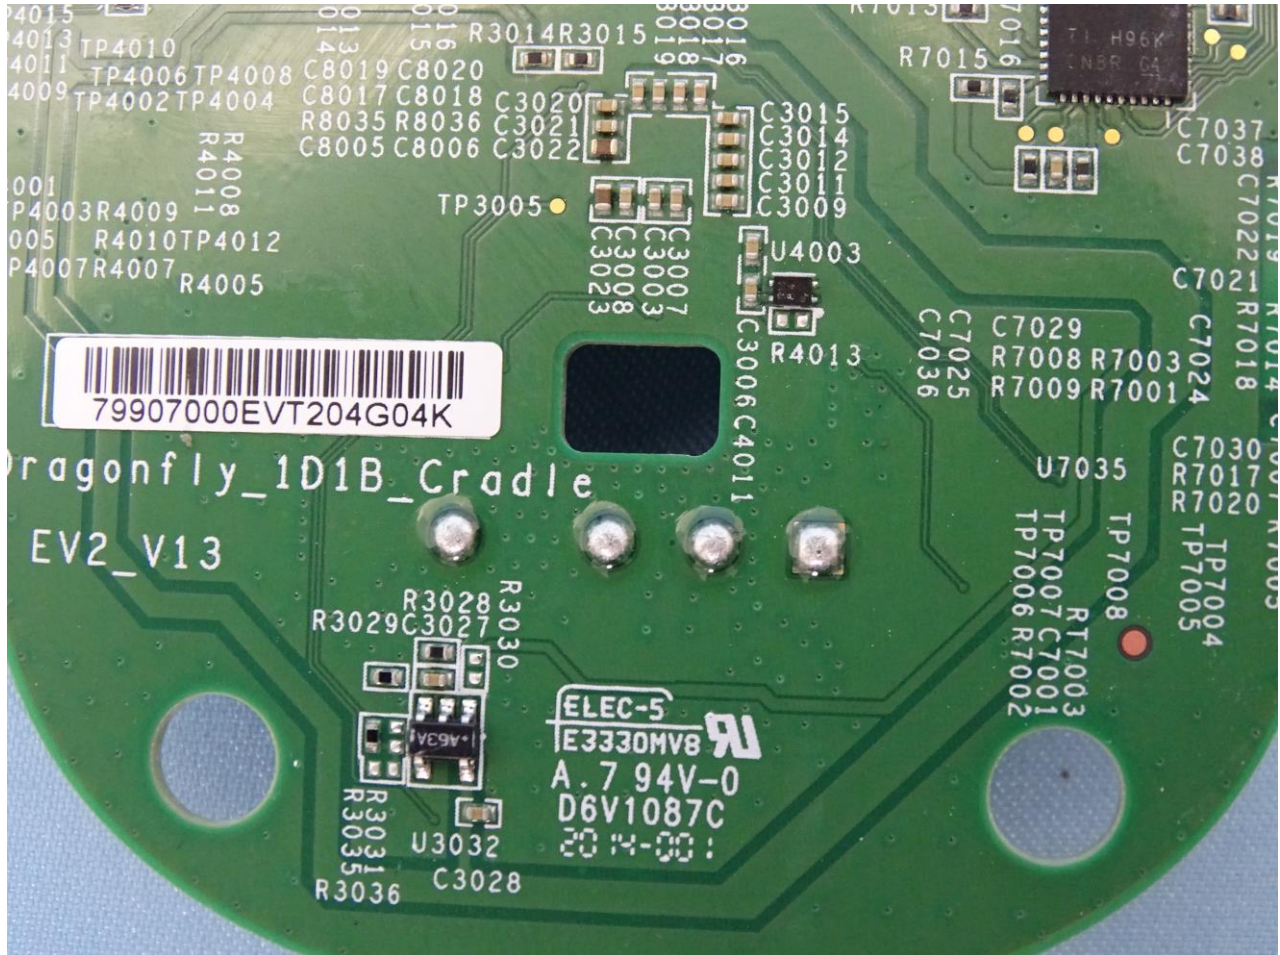

3. Internal Photograph of EUT

Brand Name: Zebra / Model Name: CR6080-SC

Brand Name: Zebra / Model Name: CR6080-SC

Brand Name: Zebra / Model Name: CR6080-SC

Brand Name: Zebra / Model Name: CR6080-SC

Brand Name: Zebra / Model Name: CR6080-SC

Brand Name: Zebra / Model Name: CR6080-SC

Brand Name: Zebra / Model Name: CR6080-SC

Brand Name: Zebra / Model Name: CR6080-SC

Brand Name: Zebra / Model Name: CR6080-SC

Brand Name: Zebra / Model Name: CR6080-SC

Bluetooth Antenna

Brand Name: Zebra / Model Name: CR6080-SC

NFC Antenna

Brand Name: Zebra / Model Name: CR6080-SC

WPT Antenna

————THE END————