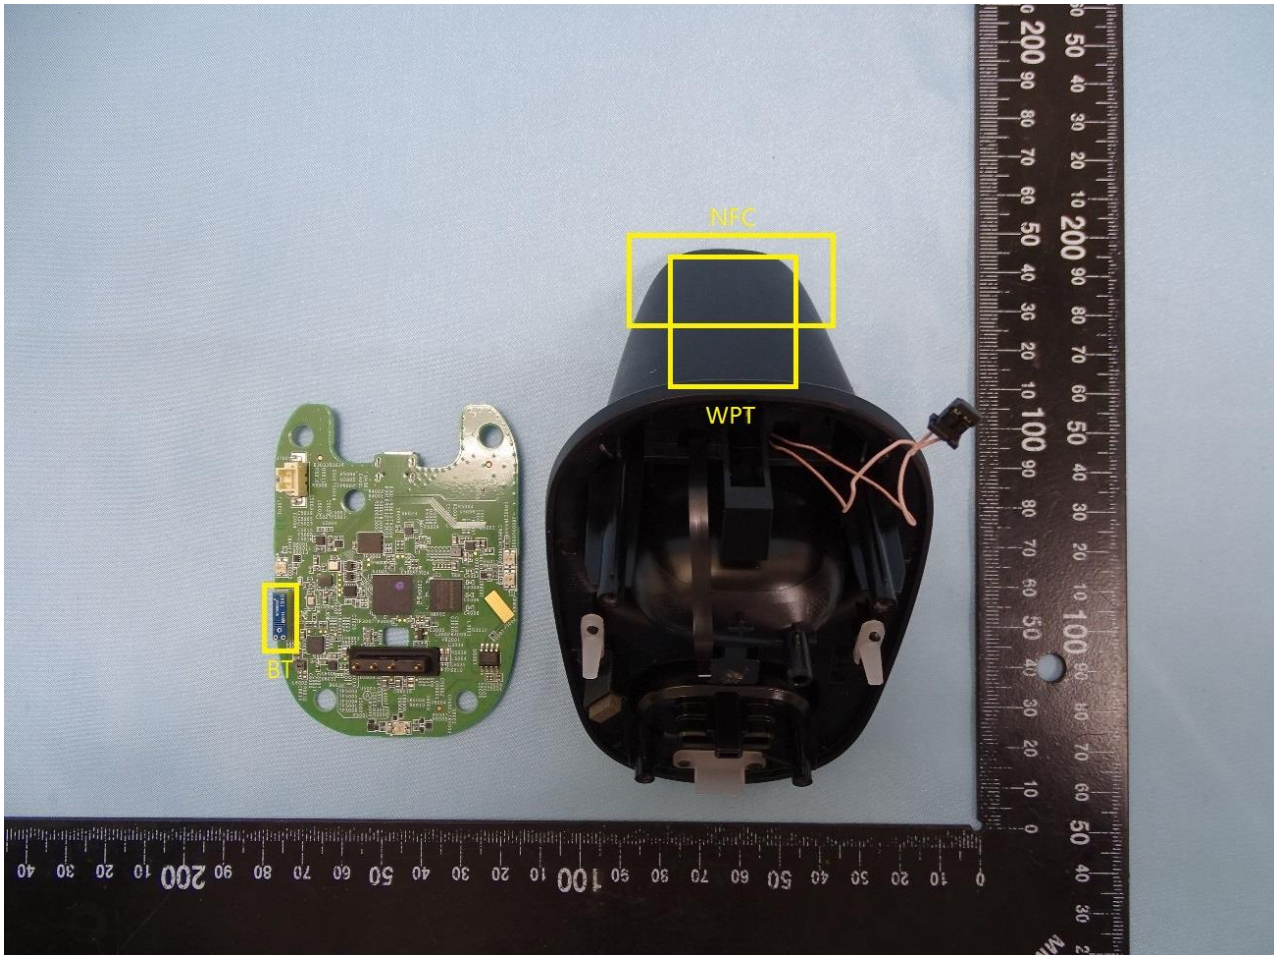

3. Internal Photograph of EUT

Brand Name: Zebra / Model Name: CR6080-SC

Brand Name: Zebra / Model Name: CR6080-SC

Brand Name: Zebra / Model Name: CR6080-SC

Brand Name: Zebra / Model Name: CR6080-SC

Brand Name: Zebra / Model Name: CR6080-SC

Brand Name: Zebra / Model Name: CR6080-SC

Brand Name: Zebra / Model Name: CR6080-SC

Brand Name: Zebra / Model Name: CR6080-SC

Brand Name: Zebra / Model Name: CR6080-SC

Brand Name: Zebra / Model Name: CR6080-SC

Bluetooth Antenna

Brand Name: Zebra / Model Name: CR6080-SC

NFC Antenna

Brand Name: Zebra / Model Name: CR6080-SC

WPT Antenna

————THE END————