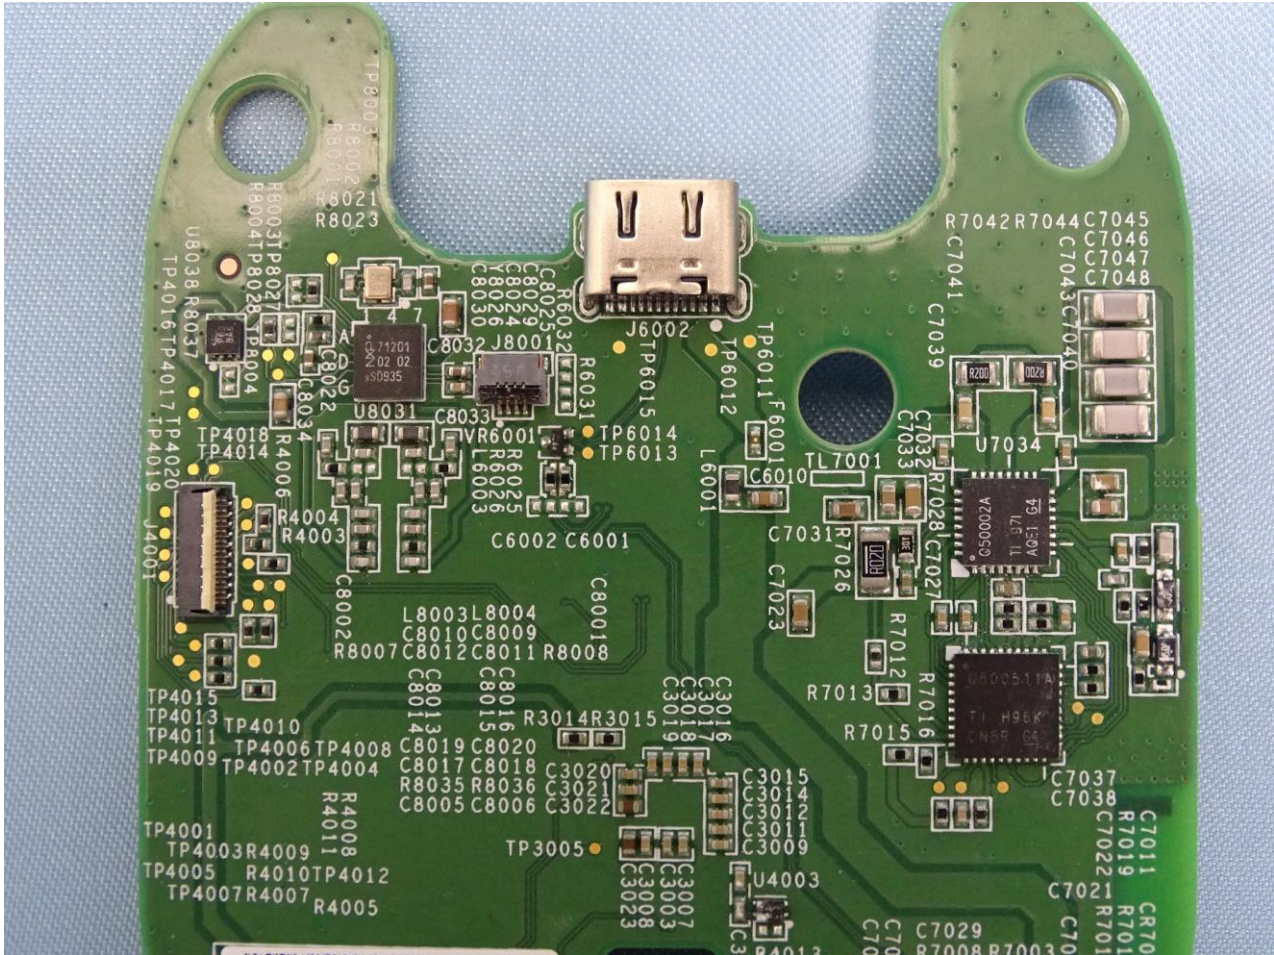

3. Internal Photograph of EUT

Brand Name: Zebra / Model Name: CR6080-SC

Brand Name: Zebra / Model Name: CR6080-SC

Brand Name: Zebra / Model Name: CR6080-SC

Brand Name: Zebra / Model Name: CR6080-SC

Brand Name: Zebra / Model Name: CR6080-SC

Brand Name: Zebra / Model Name: CR6080-SC

Brand Name: Zebra / Model Name: CR6080-SC

Brand Name: Zebra / Model Name: CR6080-SC

Brand Name: Zebra / Model Name: CR6080-SC

Brand Name: Zebra / Model Name: CR6080-SC

Bluetooth Antenna

Brand Name: Zebra / Model Name: CR6080-SC

NFC Antenna

Brand Name: Zebra / Model Name: CR6080-SC

WPT Antenna

————THE END————