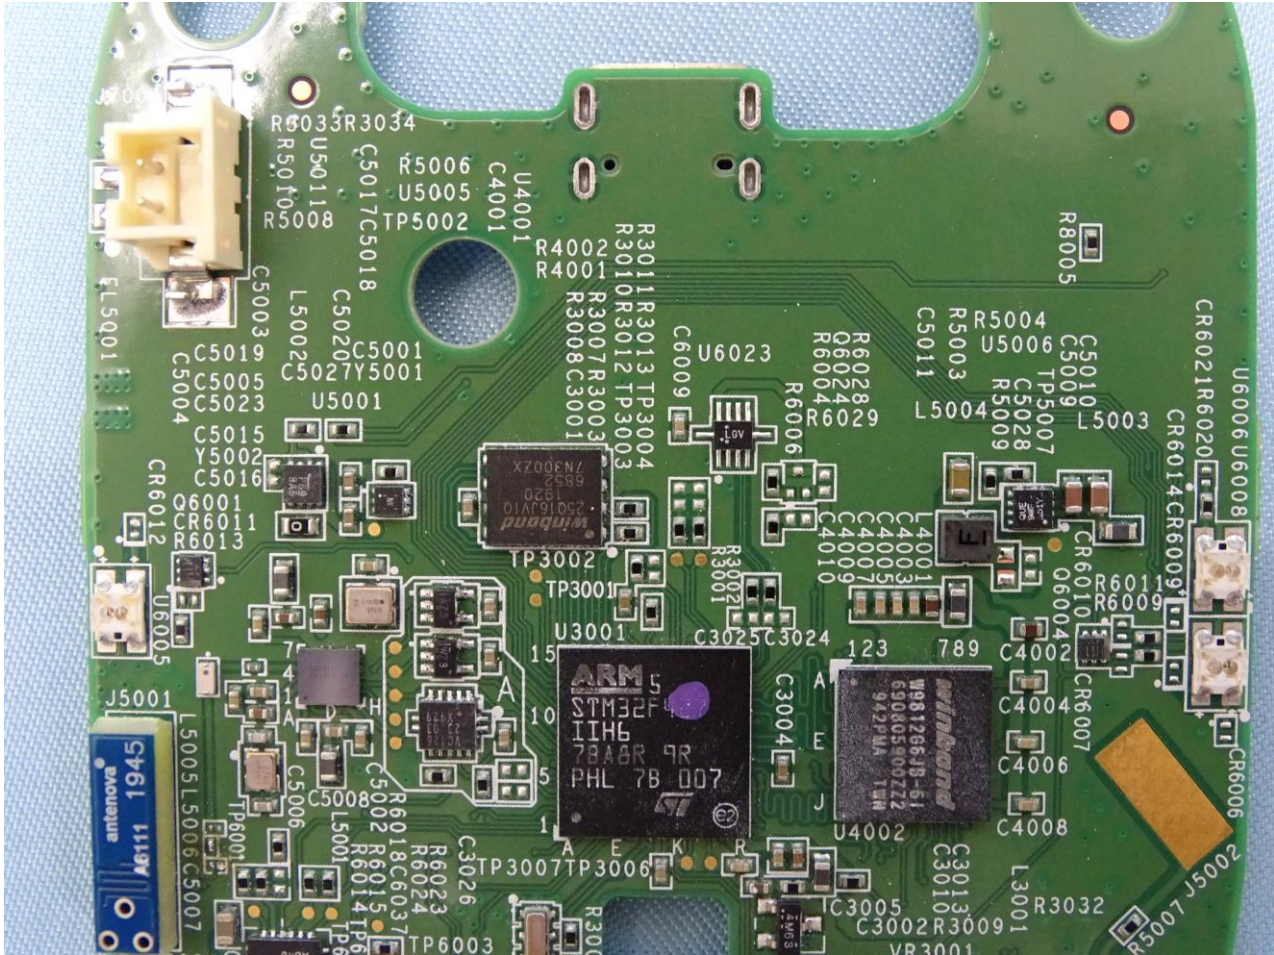

3. Internal Photograph of EUT

Brand Name: Zebra / Model Name: CR6080-SC

Brand Name: Zebra / Model Name: CR6080-SC

Brand Name: Zebra / Model Name: CR6080-SC

Brand Name: Zebra / Model Name: CR6080-SC

Brand Name: Zebra / Model Name: CR6080-SC

Brand Name: Zebra / Model Name: CR6080-SC

Brand Name: Zebra / Model Name: CR6080-SC

Brand Name: Zebra / Model Name: CR6080-SC

Brand Name: Zebra / Model Name: CR6080-SC

Brand Name: Zebra / Model Name: CR6080-SC

Bluetooth Antenna

Brand Name: Zebra / Model Name: CR6080-SC

NFC Antenna

Brand Name: Zebra / Model Name: CR6080-SC

WPT Antenna

————THE END————