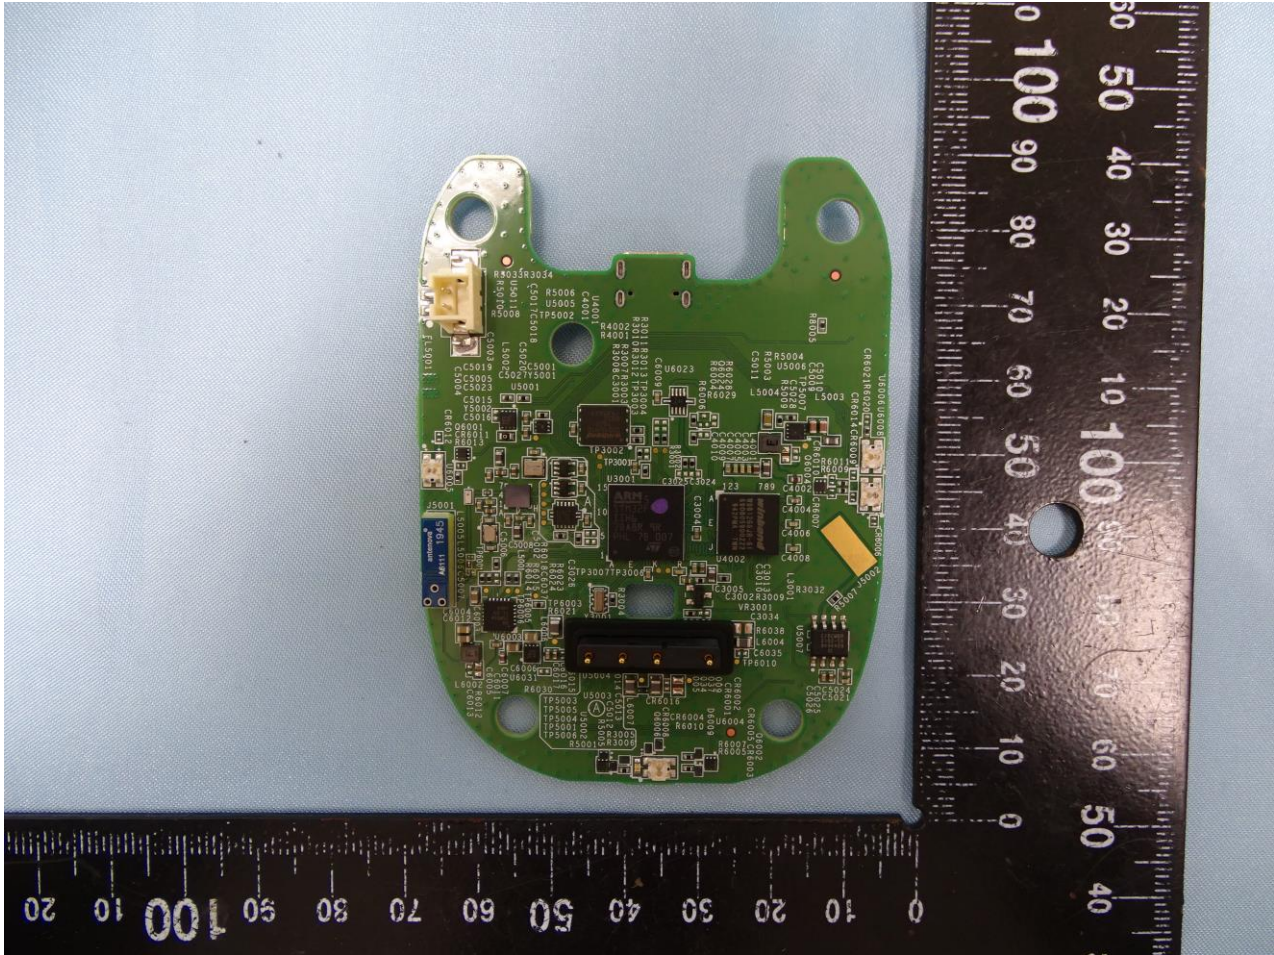

3. Internal Photograph of EUT

Brand Name: Zebra / Model Name: CR6080-SC

Brand Name: Zebra / Model Name: CR6080-SC

Brand Name: Zebra / Model Name: CR6080-SC

Brand Name: Zebra / Model Name: CR6080-SC

Brand Name: Zebra / Model Name: CR6080-SC

Brand Name: Zebra / Model Name: CR6080-SC

Brand Name: Zebra / Model Name: CR6080-SC

Brand Name: Zebra / Model Name: CR6080-SC

Brand Name: Zebra / Model Name: CR6080-SC

Brand Name: Zebra / Model Name: CR6080-SC

Bluetooth Antenna

Brand Name: Zebra / Model Name: CR6080-SC

NFC Antenna

Brand Name: Zebra / Model Name: CR6080-SC

WPT Antenna

————THE END————