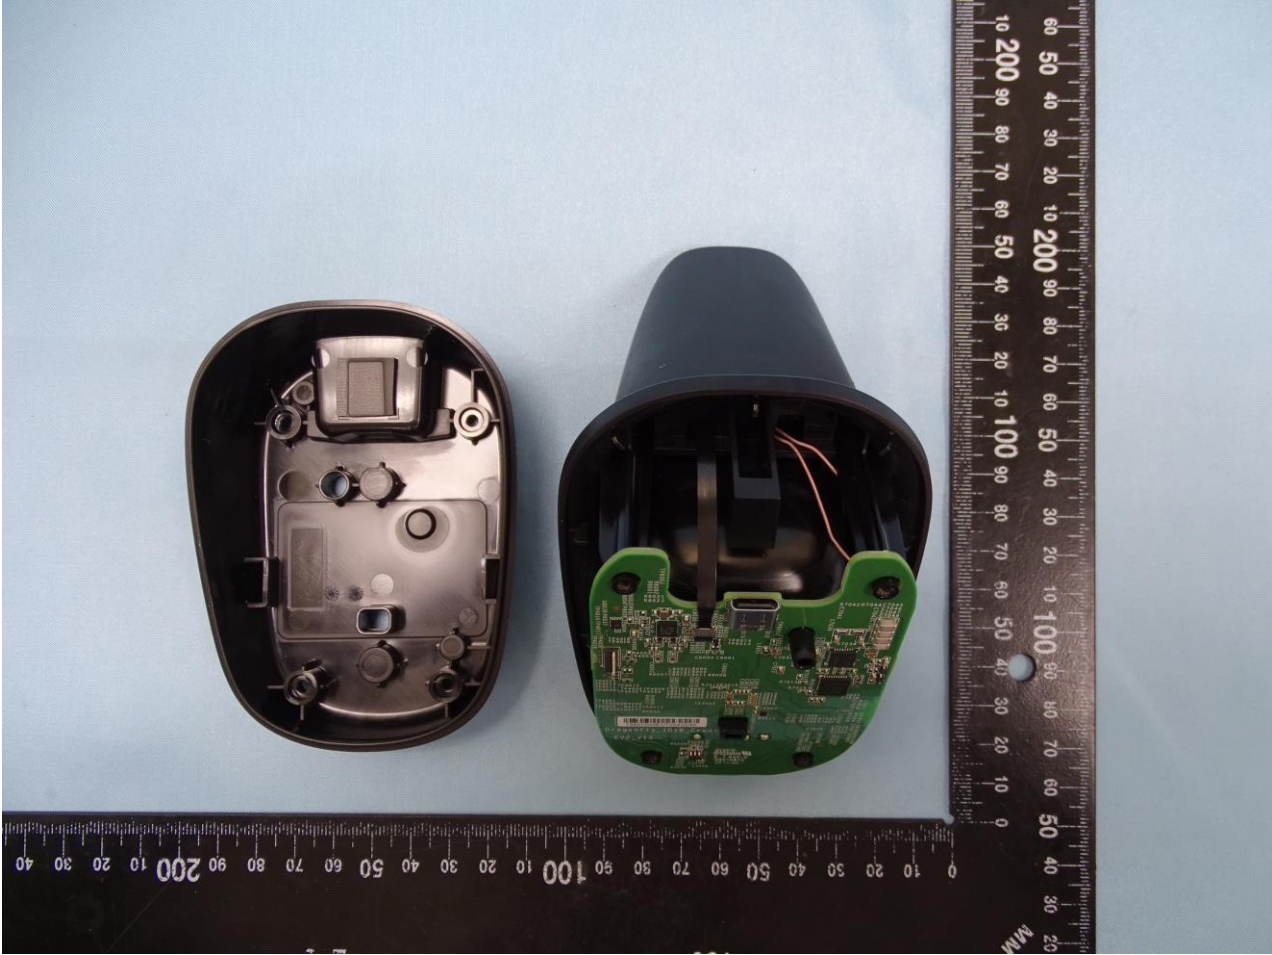

3. Internal Photograph of EUT

Brand Name: Zebra / Model Name: CR6080-SC

Brand Name: Zebra / Model Name: CR6080-SC

Brand Name: Zebra / Model Name: CR6080-SC

Brand Name: Zebra / Model Name: CR6080-SC

Brand Name: Zebra / Model Name: CR6080-SC

Brand Name: Zebra / Model Name: CR6080-SC

Brand Name: Zebra / Model Name: CR6080-SC

Brand Name: Zebra / Model Name: CR6080-SC

Brand Name: Zebra / Model Name: CR6080-SC

Brand Name: Zebra / Model Name: CR6080-SC