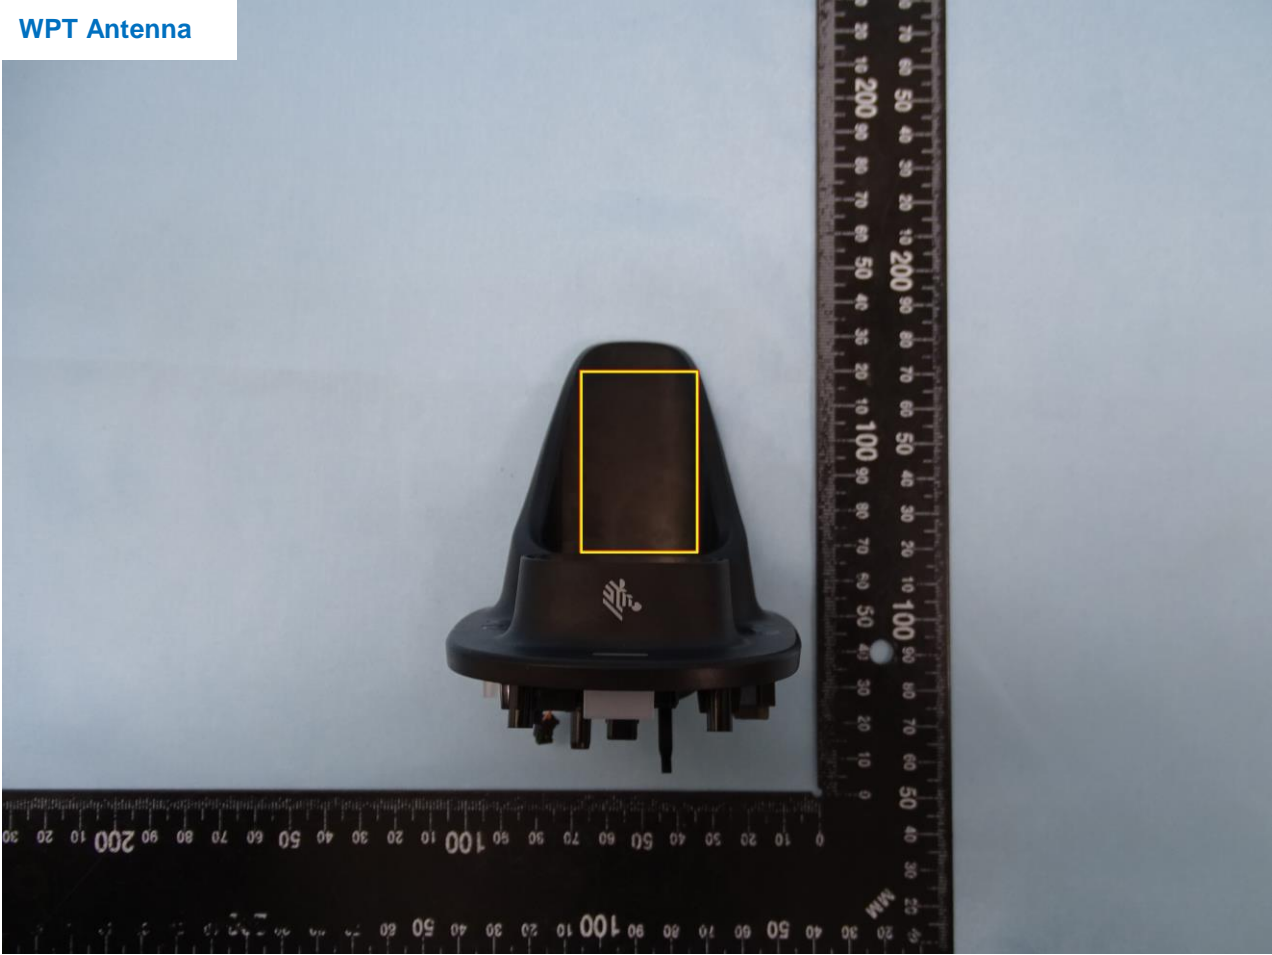

Bluetooth Antenna

Brand Name: Zebra / Model Name: CR6080-SC

NFC Antenna

Brand Name: Zebra / Model Name: CR6080-SC

WPT Antenna

————THE END————