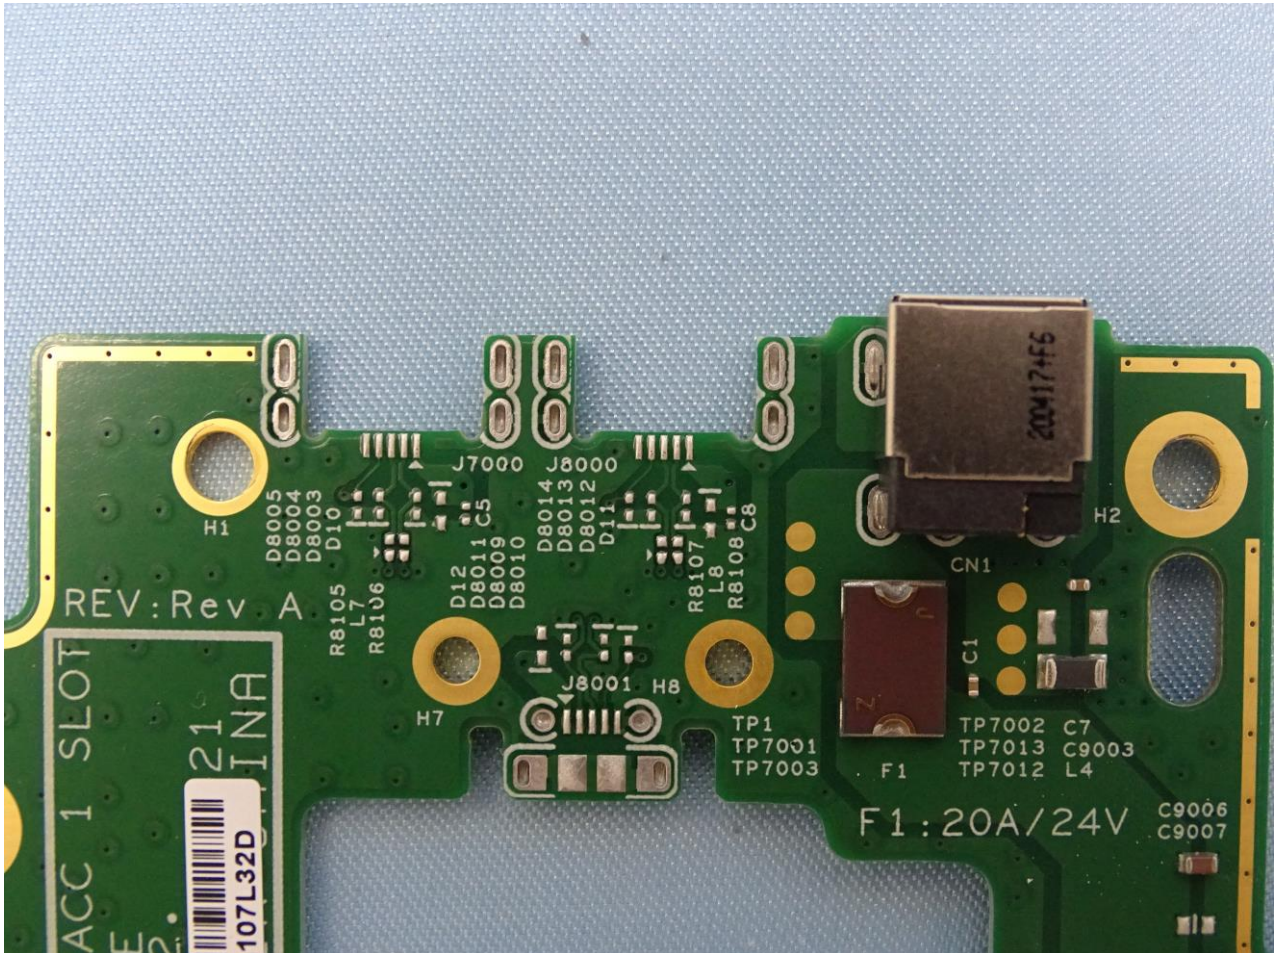

**3. Internal Photograph of EUT**

**Brand Name: Zebra / Model Name: CR6080-SA**

Brand Name: Zebra / Model Name: CR6080-SA

Brand Name: Zebra / Model Name: CR6080-SA

Brand Name: Zebra / Model Name: CR6080-SA

Brand Name: Zebra / Model Name: CR6080-SA

Brand Name: Zebra / Model Name: CR6080-SA

Brand Name: Zebra / Model Name: CR6080-SA

Brand Name: Zebra / Model Name: CR6080-SA

Brand Name: Zebra / Model Name: CR6080-SA

Brand Name: Zebra / Model Name: CR6080-SA

Brand Name: Zebra / Model Name: CR6080-SA

Brand Name: Zebra / Model Name: CR6080-SA

**Brand Name: Zebra / Model Name: CR6080-SA**

Brand Name: Zebra / Model Name: CR6080-SA