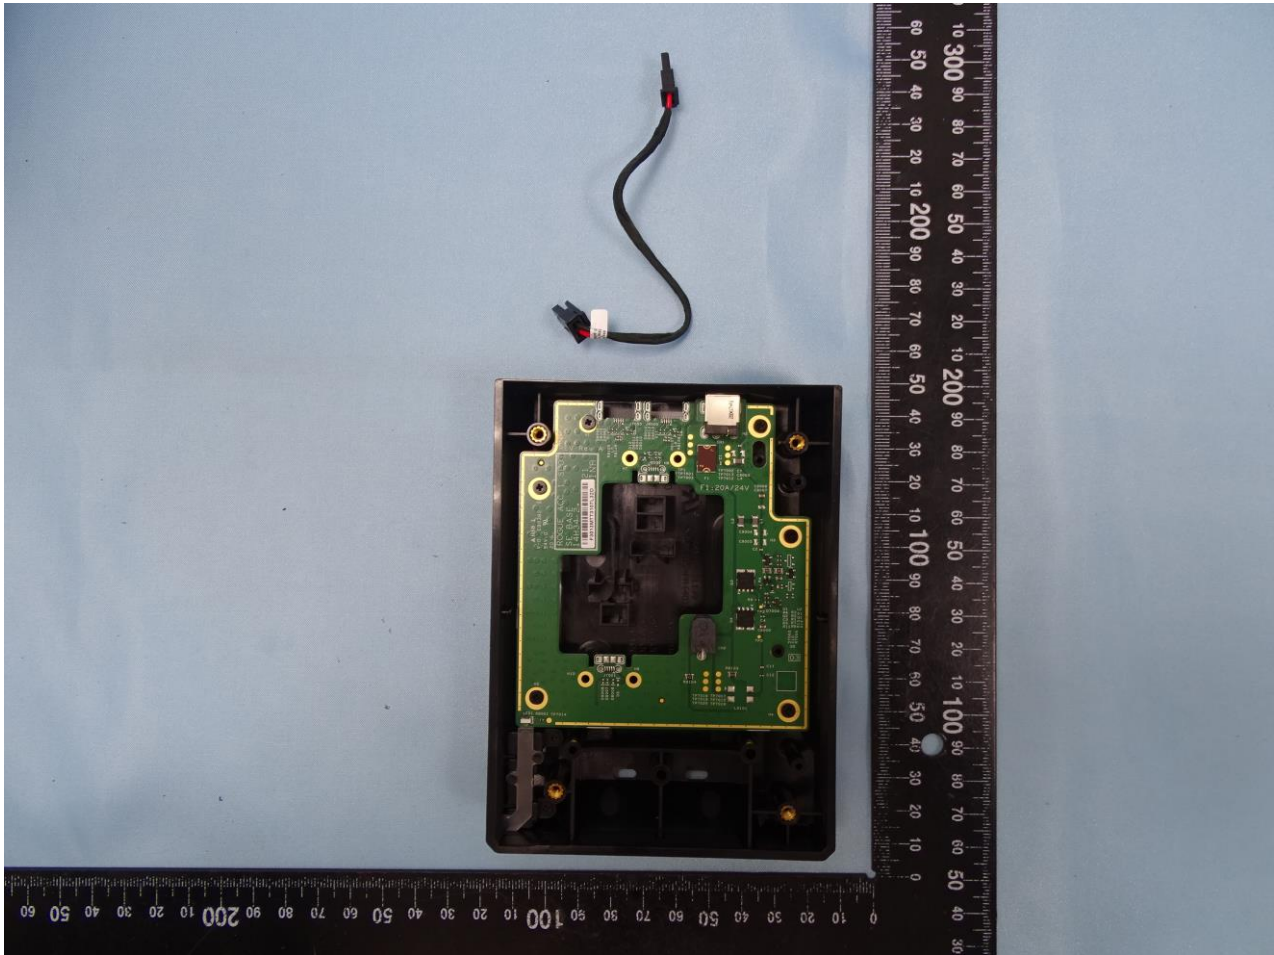

**3. Internal Photograph of EUT**

**Brand Name: Zebra / Model Name: CR6080-SA**

Brand Name: Zebra / Model Name: CR6080-SA

Brand Name: Zebra / Model Name: CR6080-SA

Brand Name: Zebra / Model Name: CR6080-SA

Brand Name: Zebra / Model Name: CR6080-SA

Brand Name: Zebra / Model Name: CR6080-SA

Brand Name: Zebra / Model Name: CR6080-SA

Brand Name: Zebra / Model Name: CR6080-SA

Brand Name: Zebra / Model Name: CR6080-SA

Brand Name: Zebra / Model Name: CR6080-SA

Brand Name: Zebra / Model Name: CR6080-SA

Brand Name: Zebra / Model Name: CR6080-SA

**Brand Name: Zebra / Model Name: CR6080-SA**

Brand Name: Zebra / Model Name: CR6080-SA