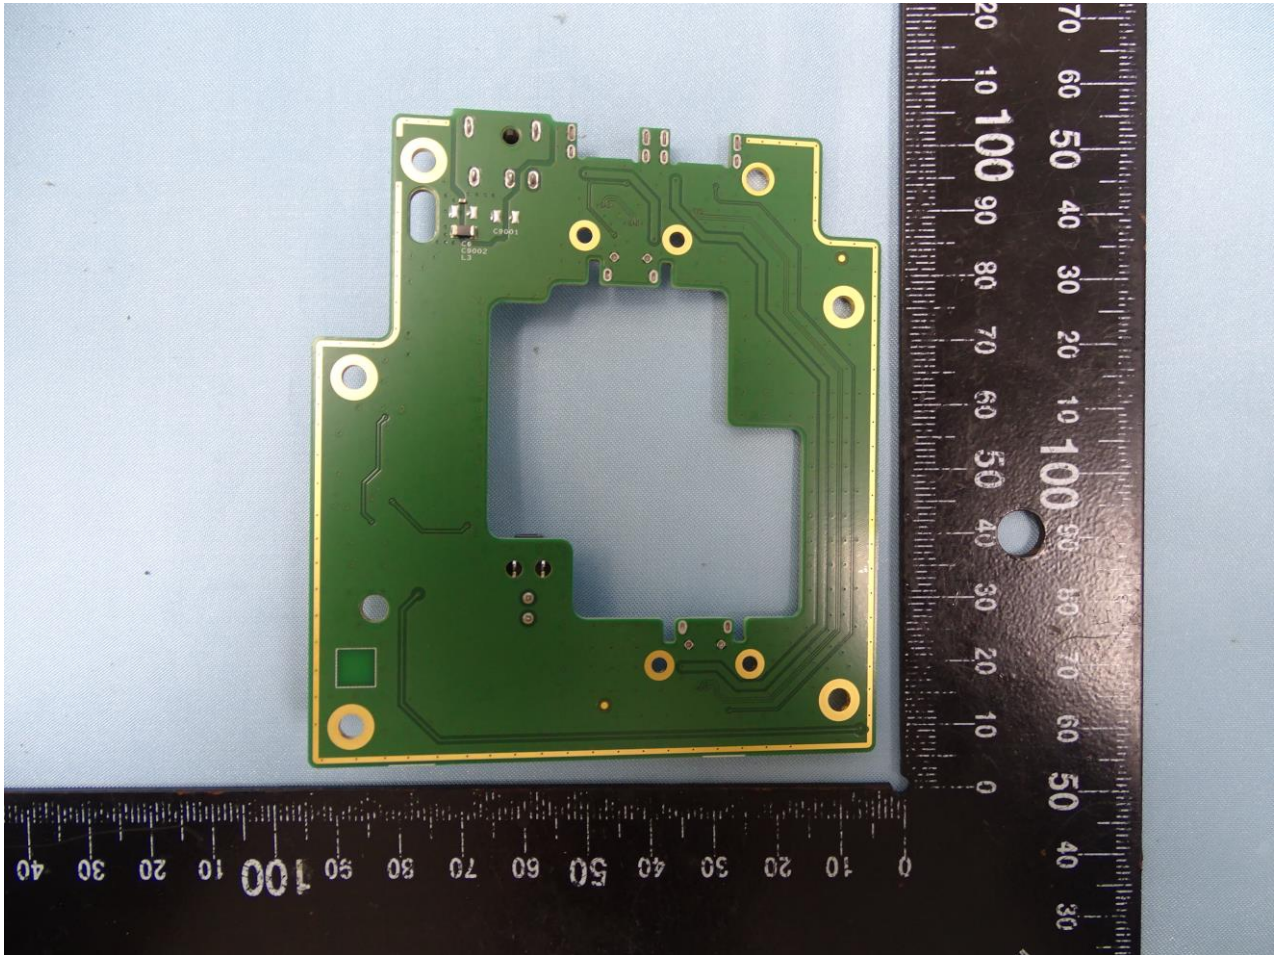

**3. Internal Photograph of EUT**

**Brand Name: Zebra / Model Name: CR6080-SA**

Brand Name: Zebra / Model Name: CR6080-SA

Brand Name: Zebra / Model Name: CR6080-SA

Brand Name: Zebra / Model Name: CR6080-SA

Brand Name: Zebra / Model Name: CR6080-SA

Brand Name: Zebra / Model Name: CR6080-SA

Brand Name: Zebra / Model Name: CR6080-SA

Brand Name: Zebra / Model Name: CR6080-SA

Brand Name: Zebra / Model Name: CR6080-SA

Brand Name: Zebra / Model Name: CR6080-SA

Brand Name: Zebra / Model Name: CR6080-SA

Brand Name: Zebra / Model Name: CR6080-SA

**Brand Name: Zebra / Model Name: CR6080-SA**

Brand Name: Zebra / Model Name: CR6080-SA