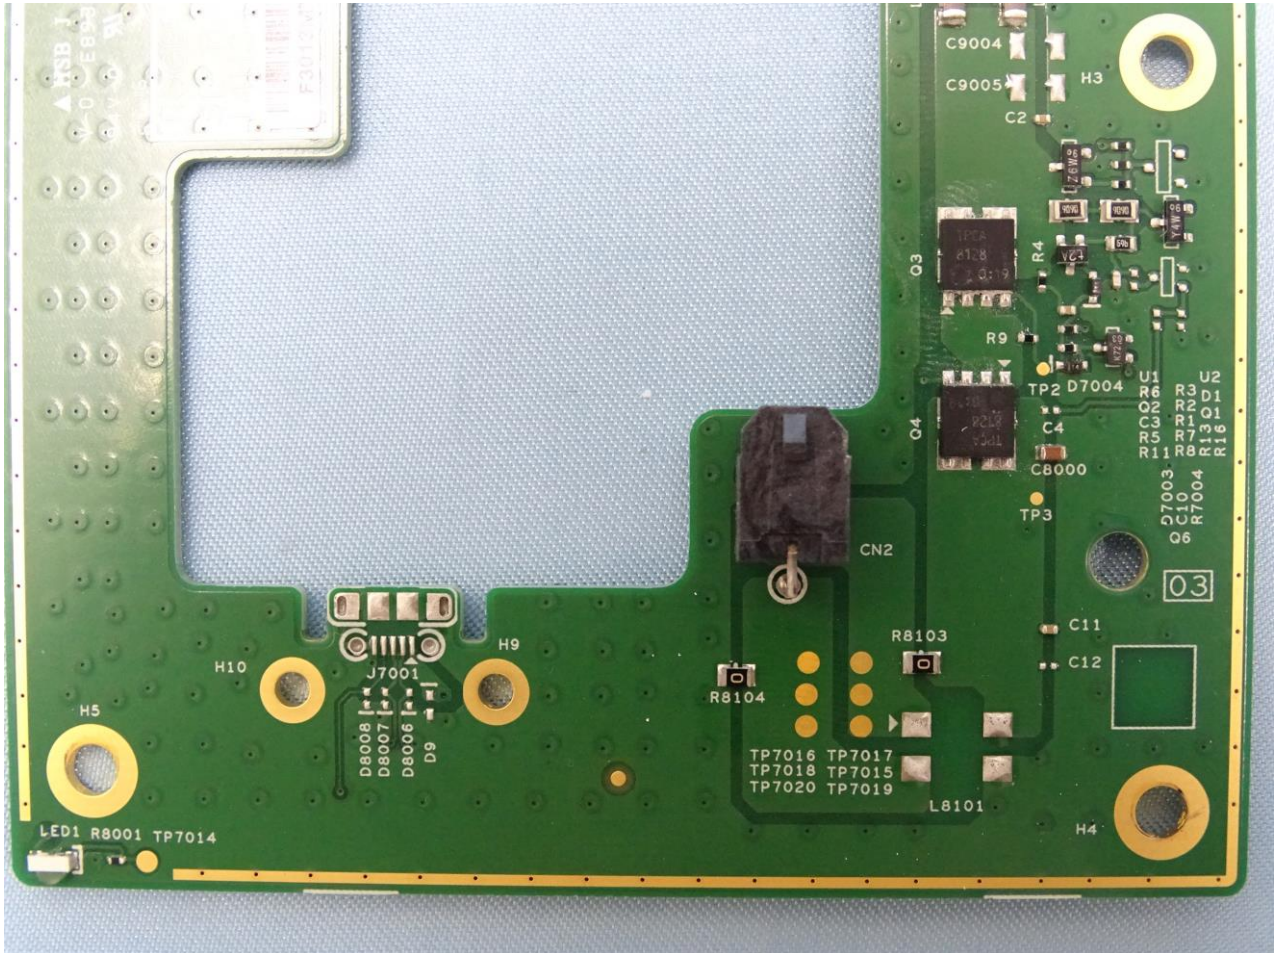

**3. Internal Photograph of EUT**

**Brand Name: Zebra / Model Name: CR6080-SA**

Brand Name: Zebra / Model Name: CR6080-SA

Brand Name: Zebra / Model Name: CR6080-SA

Brand Name: Zebra / Model Name: CR6080-SA

Brand Name: Zebra / Model Name: CR6080-SA

Brand Name: Zebra / Model Name: CR6080-SA

Brand Name: Zebra / Model Name: CR6080-SA

Brand Name: Zebra / Model Name: CR6080-SA

Brand Name: Zebra / Model Name: CR6080-SA

Brand Name: Zebra / Model Name: CR6080-SA

Brand Name: Zebra / Model Name: CR6080-SA

Brand Name: Zebra / Model Name: CR6080-SA

**Brand Name: Zebra / Model Name: CR6080-SA**

Brand Name: Zebra / Model Name: CR6080-SA