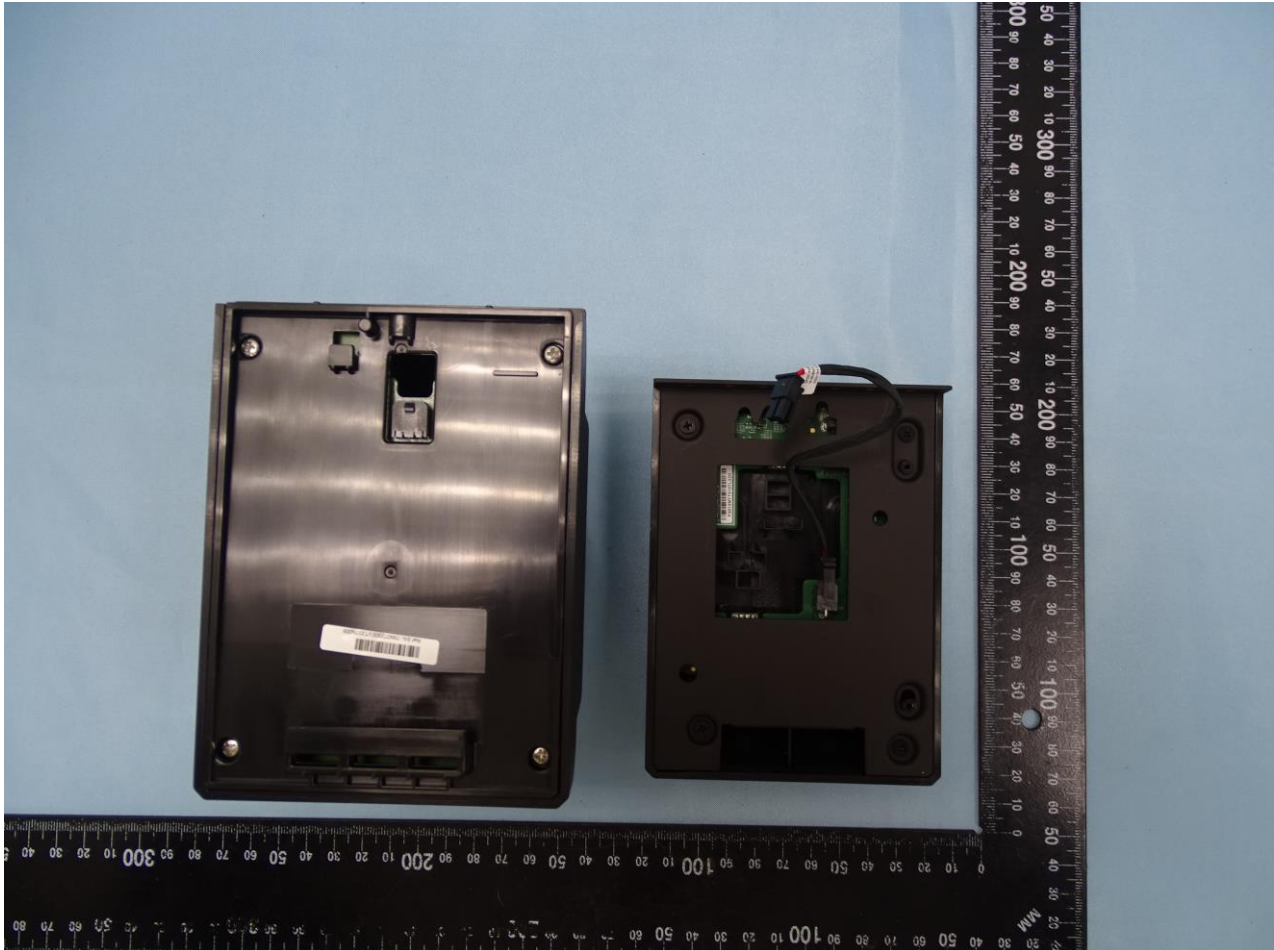

**3. Internal Photograph of EUT**

**Brand Name: Zebra / Model Name: CR6080-SA**

Brand Name: Zebra / Model Name: CR6080-SA

Brand Name: Zebra / Model Name: CR6080-SA

Brand Name: Zebra / Model Name: CR6080-SA

Brand Name: Zebra / Model Name: CR6080-SA

Brand Name: Zebra / Model Name: CR6080-SA

Brand Name: Zebra / Model Name: CR6080-SA

Brand Name: Zebra / Model Name: CR6080-SA

Brand Name: Zebra / Model Name: CR6080-SA

Brand Name: Zebra / Model Name: CR6080-SA

Brand Name: Zebra / Model Name: CR6080-SA

Brand Name: Zebra / Model Name: CR6080-SA

**Brand Name: Zebra / Model Name: CR6080-SA**

Brand Name: Zebra / Model Name: CR6080-SA