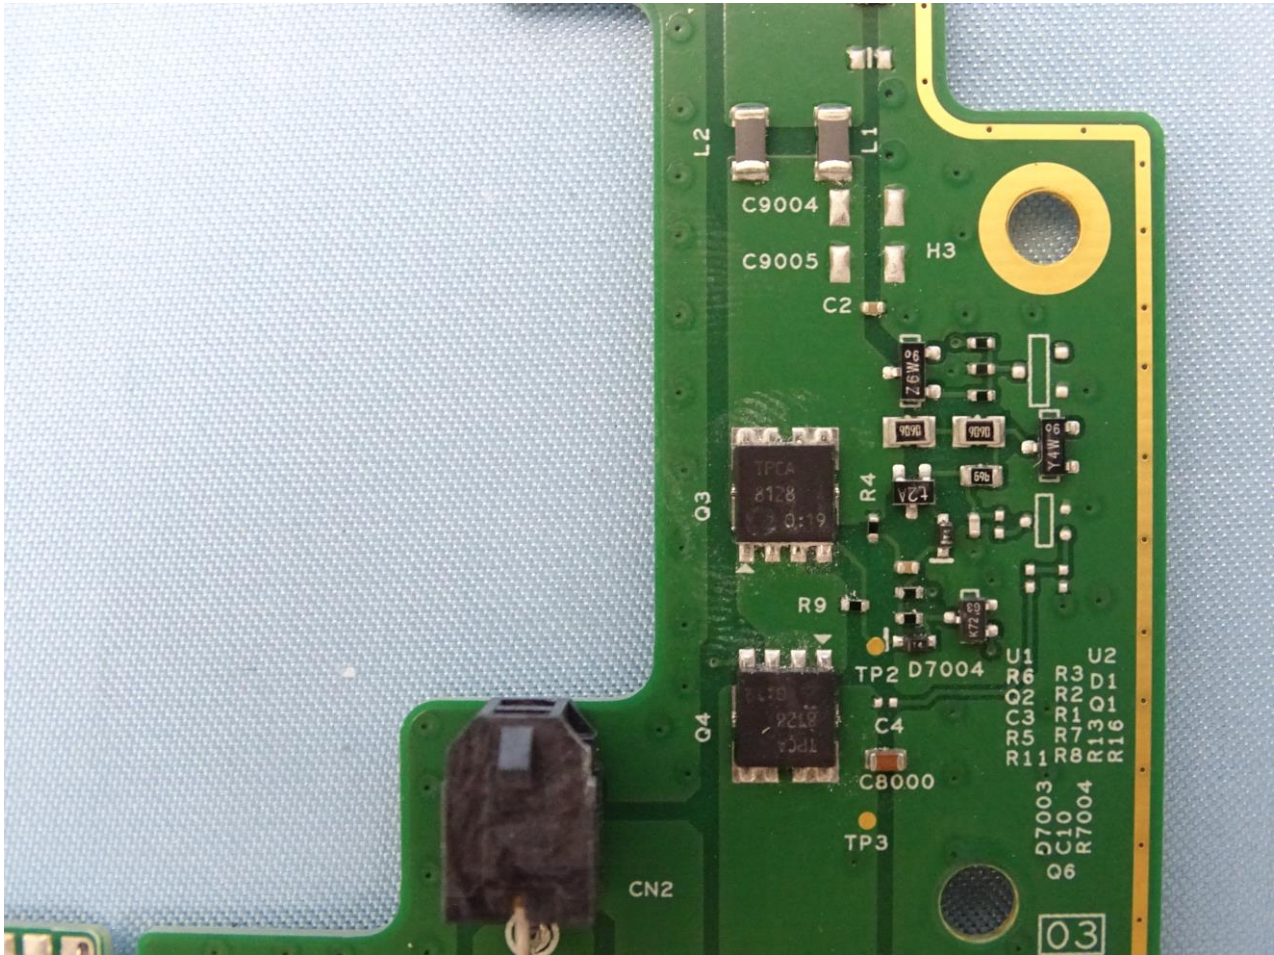

**3. Internal Photograph of EUT**

**Brand Name: Zebra / Model Name: CR6080-SA**

Brand Name: Zebra / Model Name: CR6080-SA

Brand Name: Zebra / Model Name: CR6080-SA

Brand Name: Zebra / Model Name: CR6080-SA

Brand Name: Zebra / Model Name: CR6080-SA

Brand Name: Zebra / Model Name: CR6080-SA

Brand Name: Zebra / Model Name: CR6080-SA

Brand Name: Zebra / Model Name: CR6080-SA

Brand Name: Zebra / Model Name: CR6080-SA

Brand Name: Zebra / Model Name: CR6080-SA

Brand Name: Zebra / Model Name: CR6080-SA

Brand Name: Zebra / Model Name: CR6080-SA

**Brand Name: Zebra / Model Name: CR6080-SA**

Brand Name: Zebra / Model Name: CR6080-SA