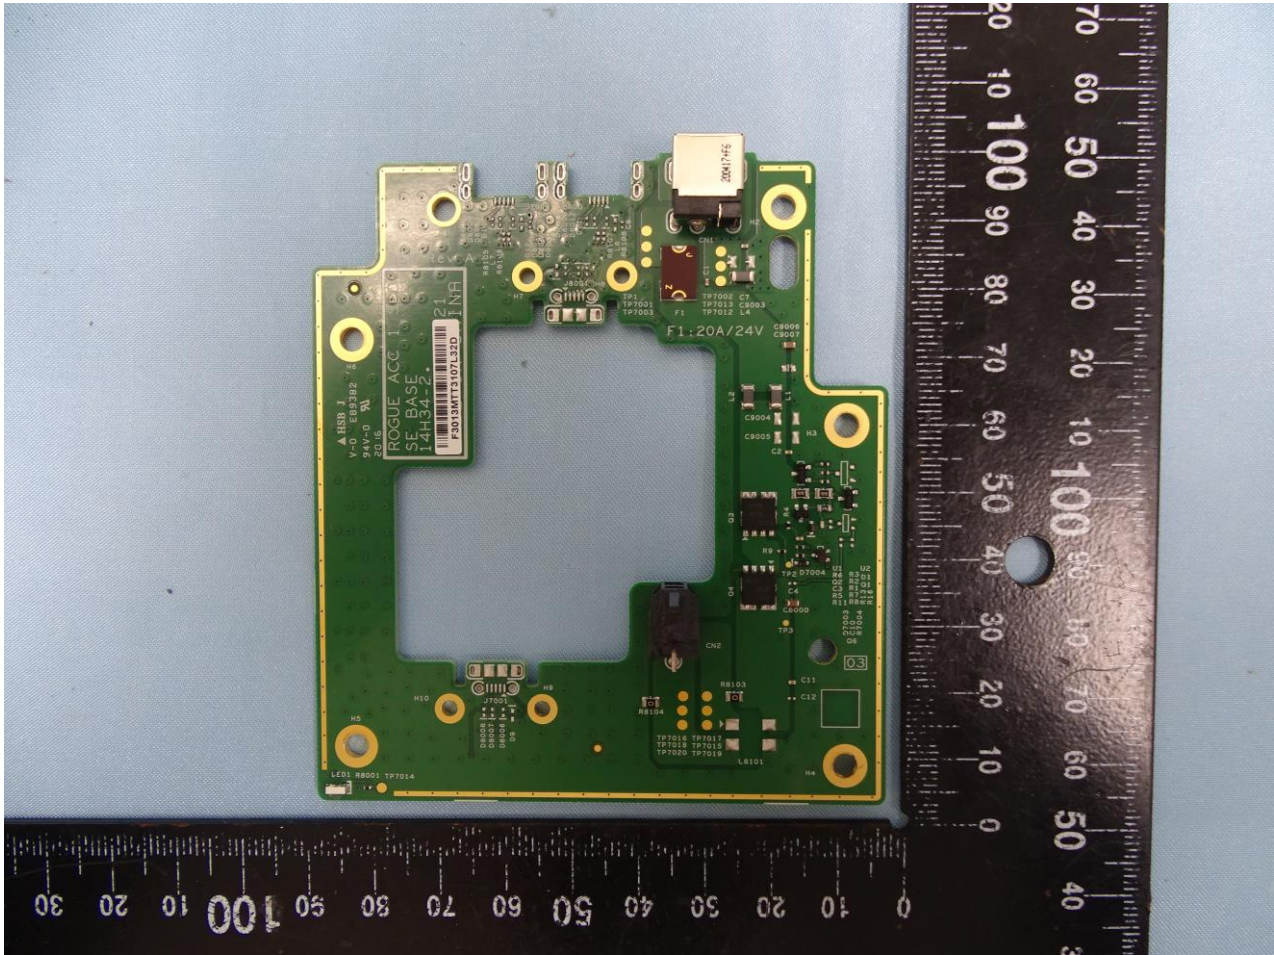

**3. Internal Photograph of EUT**

**Brand Name: Zebra / Model Name: CR6080-SA**

Brand Name: Zebra / Model Name: CR6080-SA

Brand Name: Zebra / Model Name: CR6080-SA

Brand Name: Zebra / Model Name: CR6080-SA

Brand Name: Zebra / Model Name: CR6080-SA

Brand Name: Zebra / Model Name: CR6080-SA

Brand Name: Zebra / Model Name: CR6080-SA

Brand Name: Zebra / Model Name: CR6080-SA

Brand Name: Zebra / Model Name: CR6080-SA