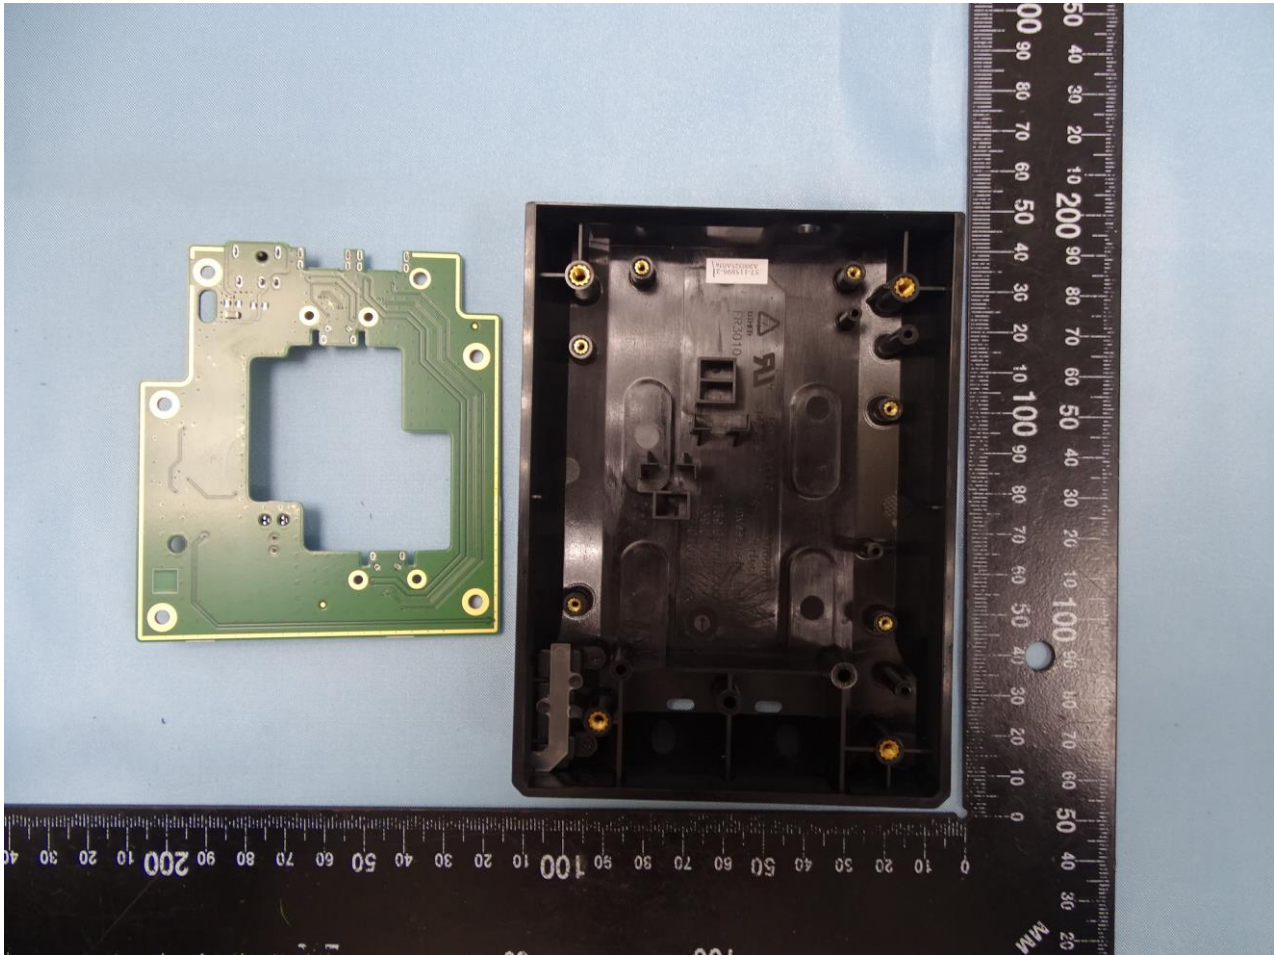

**3. Internal Photograph of EUT**

**Brand Name: Zebra / Model Name: CR6080-SA**

Brand Name: Zebra / Model Name: CR6080-SA

Brand Name: Zebra / Model Name: CR6080-SA

Brand Name: Zebra / Model Name: CR6080-SA

Brand Name: Zebra / Model Name: CR6080-SA

Brand Name: Zebra / Model Name: CR6080-SA

Brand Name: Zebra / Model Name: CR6080-SA

Brand Name: Zebra / Model Name: CR6080-SA

Brand Name: Zebra / Model Name: CR6080-SA

Brand Name: Zebra / Model Name: CR6080-SA

Brand Name: Zebra / Model Name: CR6080-SA

Brand Name: Zebra / Model Name: CR6080-SA

**Brand Name: Zebra / Model Name: CR6080-SA**

Brand Name: Zebra / Model Name: CR6080-SA