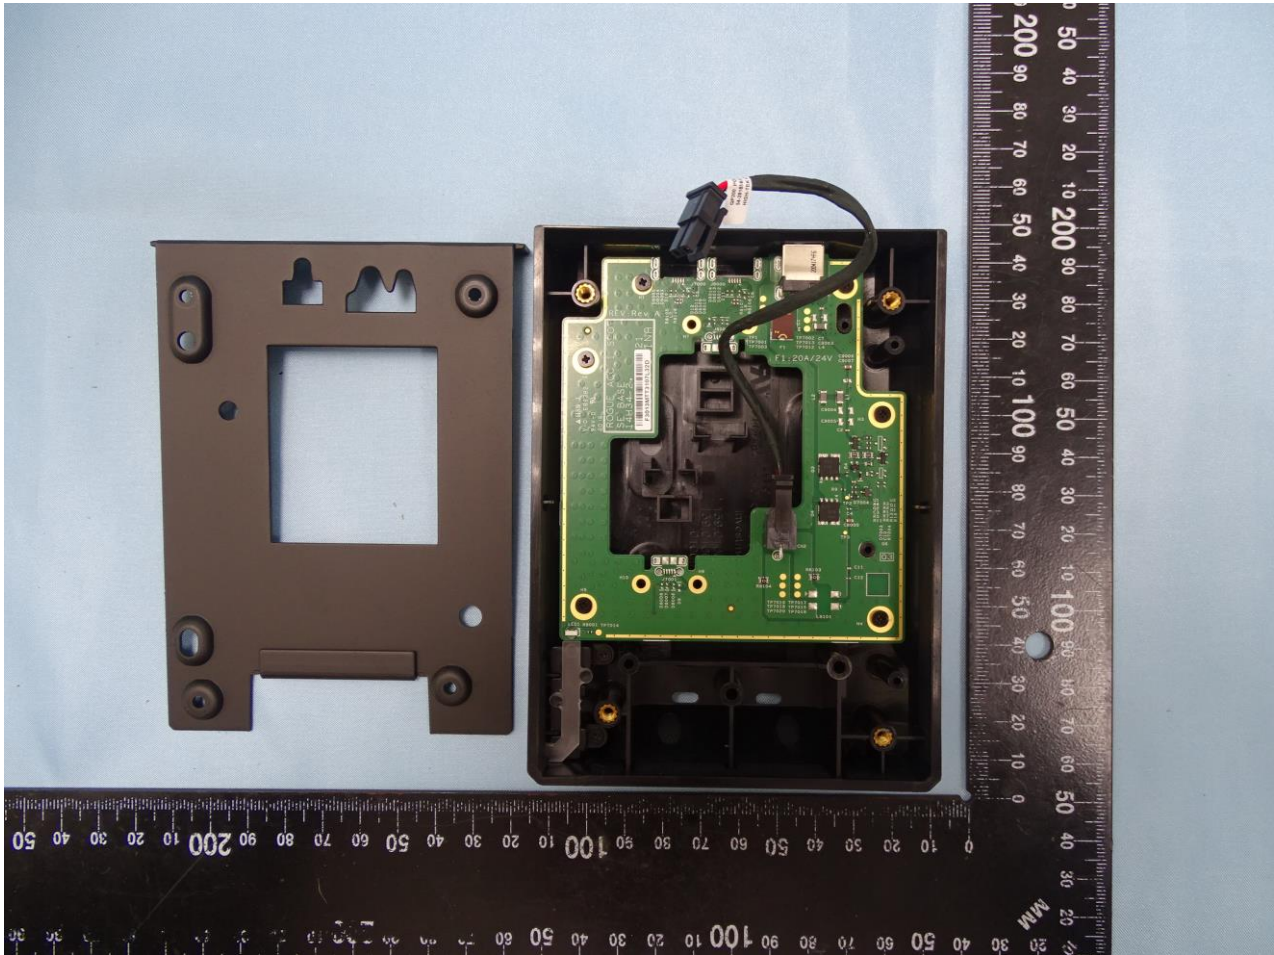

**3. Internal Photograph of EUT**

**Brand Name: Zebra / Model Name: CR6080-SA**

Brand Name: Zebra / Model Name: CR6080-SA

Brand Name: Zebra / Model Name: CR6080-SA

Brand Name: Zebra / Model Name: CR6080-SA

Brand Name: Zebra / Model Name: CR6080-SA

Brand Name: Zebra / Model Name: CR6080-SA

Brand Name: Zebra / Model Name: CR6080-SA

Brand Name: Zebra / Model Name: CR6080-SA

Brand Name: Zebra / Model Name: CR6080-SA