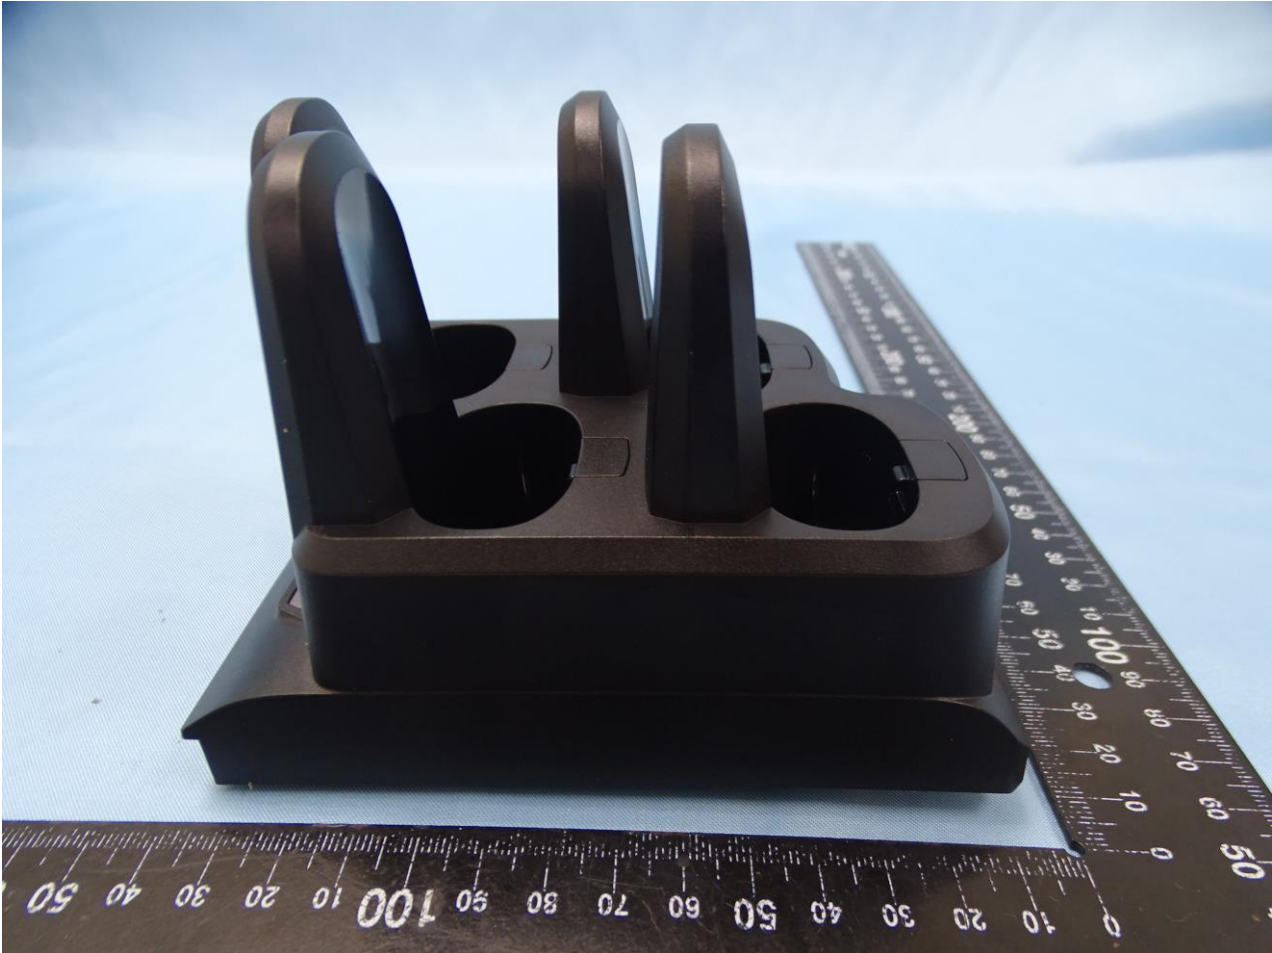

Brand Name: Zebra / Model Name: CR6080-SA

Brand Name: Zebra / Model Name: CR6080-SA

Brand Name: Zebra / Model Name: CR6080-SA

Brand Name: Zebra / Model Name: CR6080-SA

Brand Name: Zebra / Model Name: CR6080-SA

Brand Name: Zebra / Model Name: CR6080-SA

Brand Name: Zebra / Model Name: CR6080-SA

2. Photograph of Accessory

Brand Name: Zebra / Model Name: CR6080-SA

Specification of Accessory		
AC Adapter	Brand Name	Zebra
	Part Number	PWR-BGA12V50W0WW
DC Cable	Brand Name	Zebra
	Part Number	CBL-DC-388A1-01