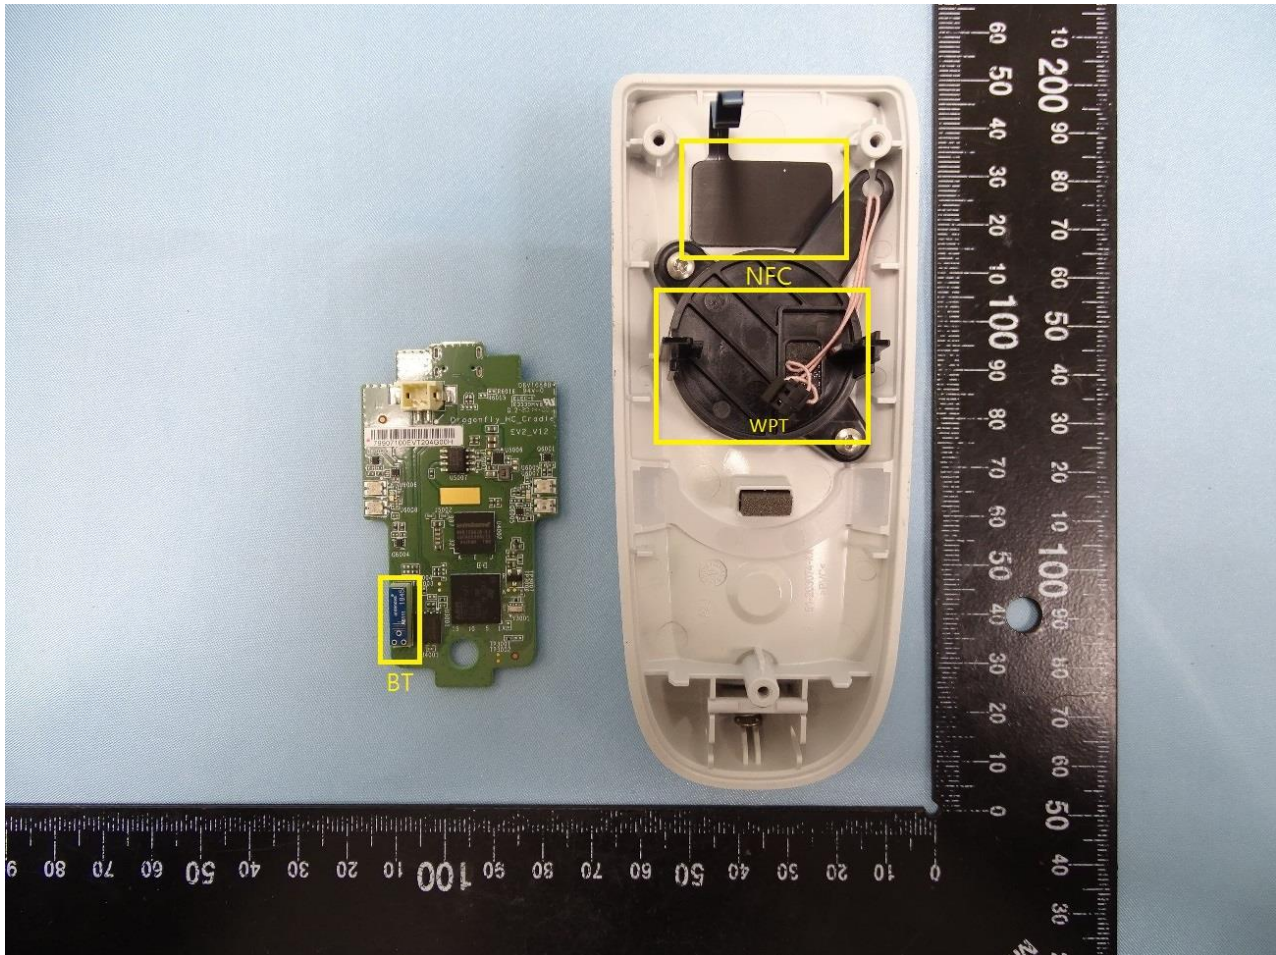

3. Internal Photograph of EUT

Brand Name: Zebra / Model Name: CR6080-PC

Brand Name: Zebra / Model Name: CR6080-PC

Brand Name: Zebra / Model Name: CR6080-PC

Brand Name: Zebra / Model Name: CR6080-PC

Brand Name: Zebra / Model Name: CR6080-PC

Brand Name: Zebra / Model Name: CR6080-PC

Brand Name: Zebra / Model Name: CR6080-PC

Brand Name: Zebra / Model Name: CR6080-PC

Brand Name: Zebra / Model Name: CR6080-PC

Bluetooth Antenna

Brand Name: Zebra / Model Name: CR6080-PC