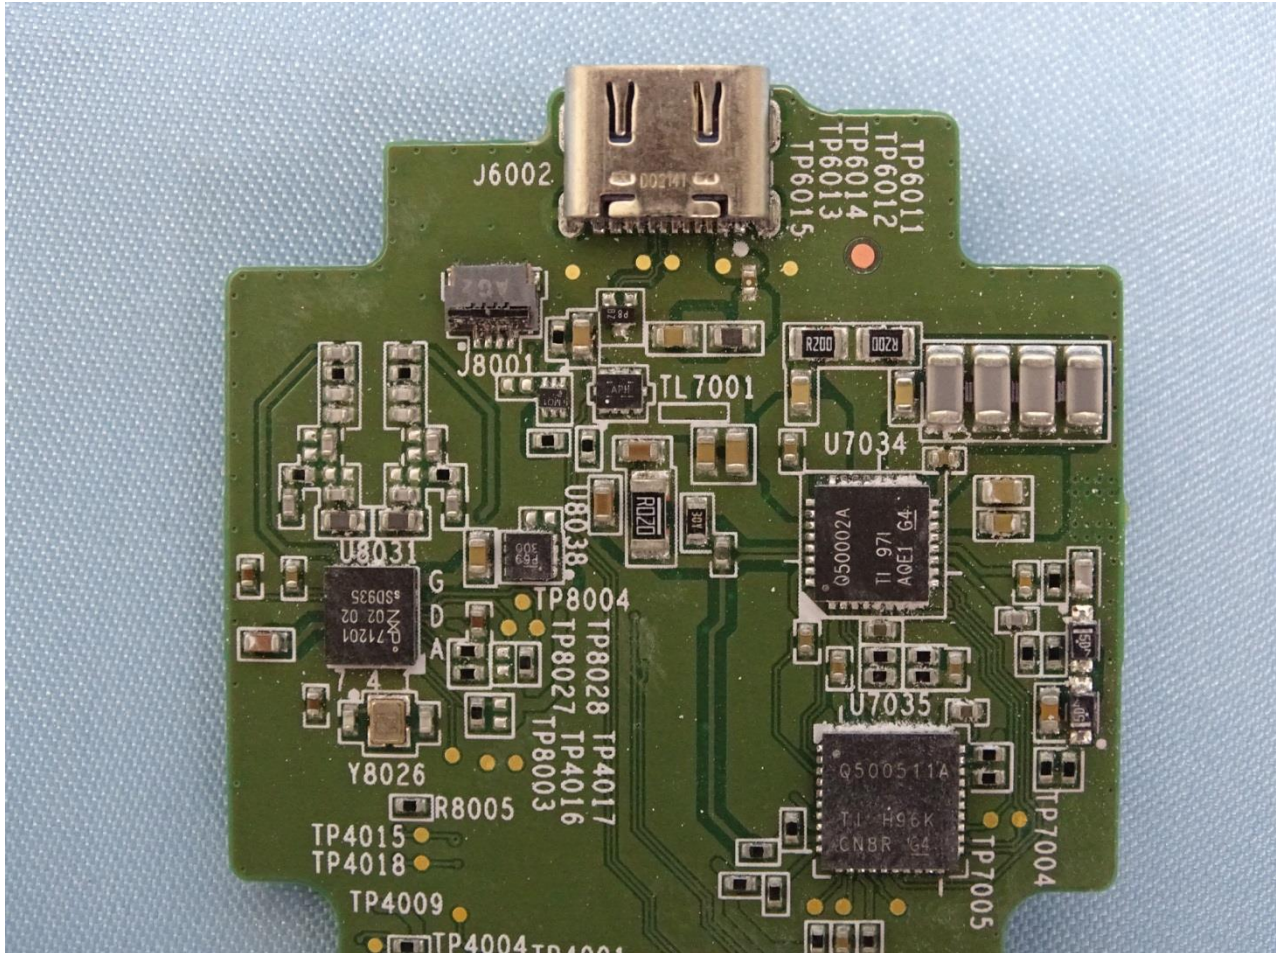

3. Internal Photograph of EUT

Brand Name: Zebra / Model Name: CR6080-PC

Brand Name: Zebra / Model Name: CR6080-PC

Brand Name: Zebra / Model Name: CR6080-PC

Brand Name: Zebra / Model Name: CR6080-PC

Brand Name: Zebra / Model Name: CR6080-PC

Brand Name: Zebra / Model Name: CR6080-PC

Brand Name: Zebra / Model Name: CR6080-PC

Brand Name: Zebra / Model Name: CR6080-PC

Brand Name: Zebra / Model Name: CR6080-PC

Bluetooth Antenna

Brand Name: Zebra / Model Name: CR6080-PC

NFC Antenna

Brand Name: Zebra / Model Name: CR6080-PC

Brand Name: Zebra / Model Name: CR6080-PC

WPT Antenna

Brand Name: Zebra / Model Name: CR6080-PC

————THE END————