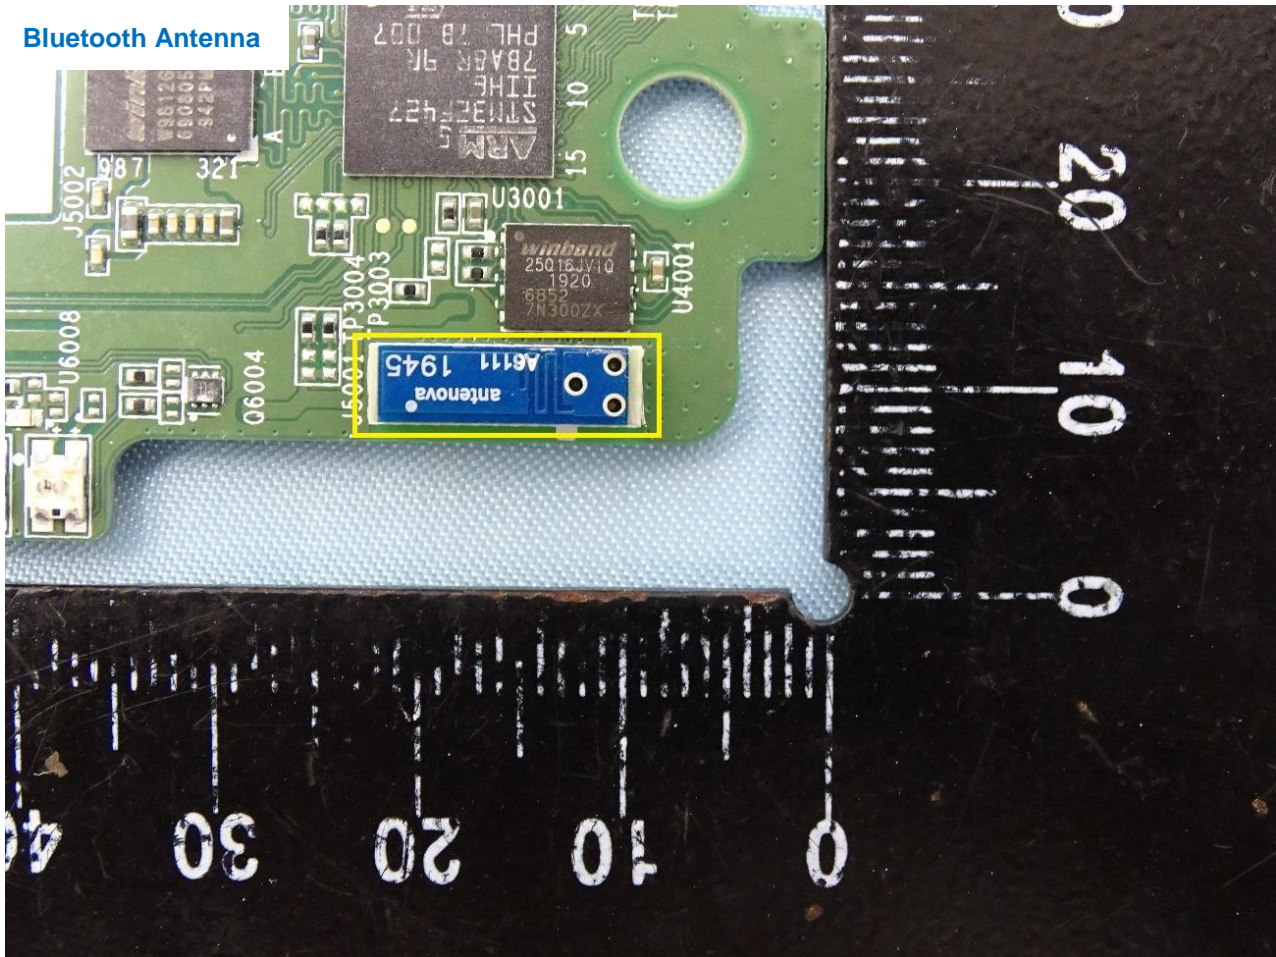

Brand Name: Zebra / Model Name: CR6080-PC

Brand Name: Zebra / Model Name: CR6080-PC

Brand Name: Zebra / Model Name: CR6080-PC

Brand Name: Zebra / Model Name: CR6080-PC

Bluetooth Antenna

Brand Name: Zebra / Model Name: CR6080-PC