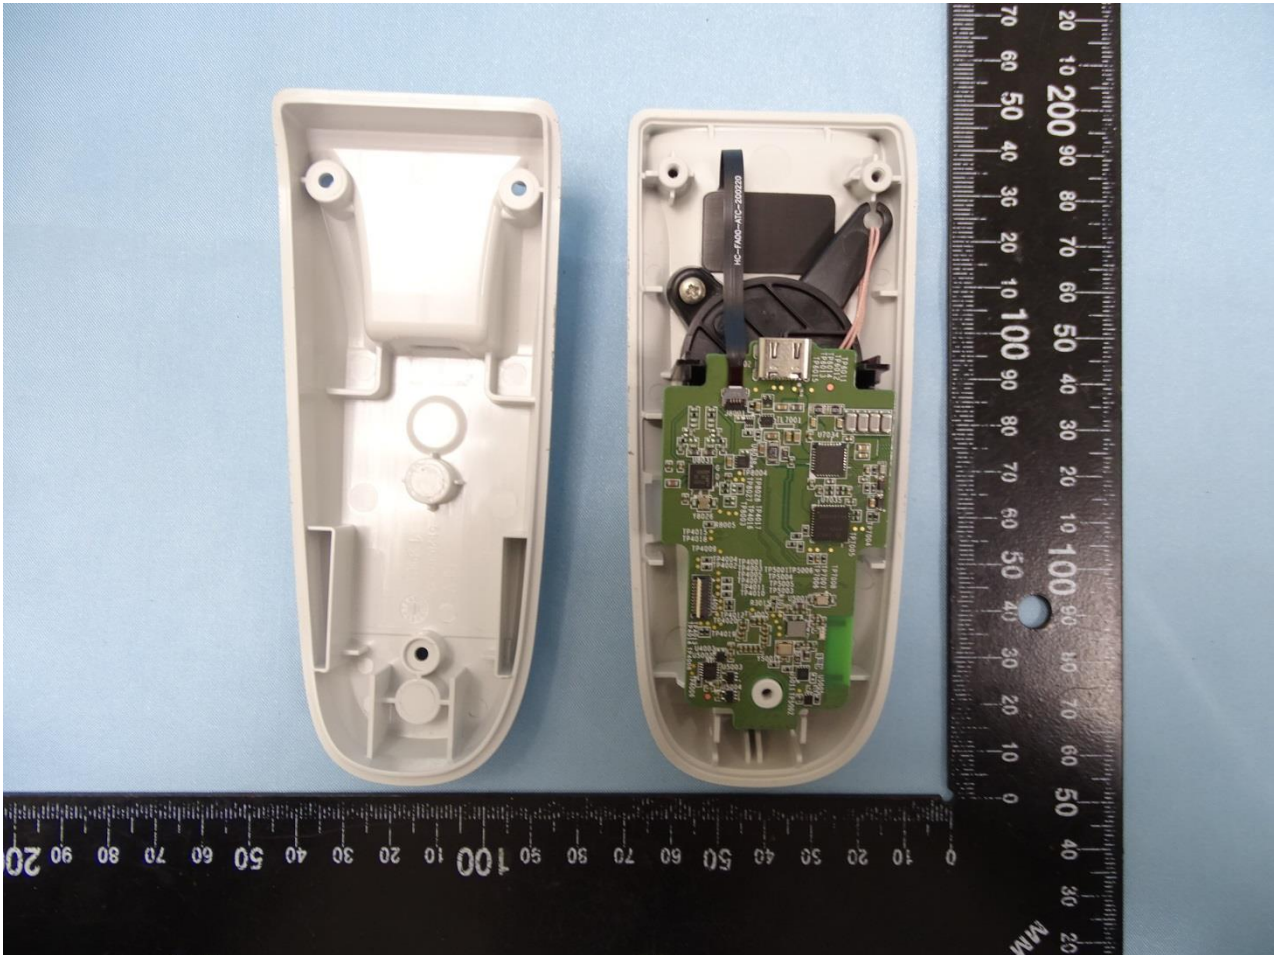

3. Internal Photograph of EUT

Brand Name: Zebra / Model Name: CR6080-PC

Brand Name: Zebra / Model Name: CR6080-PC

Brand Name: Zebra / Model Name: CR6080-PC

Brand Name: Zebra / Model Name: CR6080-PC

Brand Name: Zebra / Model Name: CR6080-PC

Brand Name: Zebra / Model Name: CR6080-PC

Brand Name: Zebra / Model Name: CR6080-PC

Brand Name: Zebra / Model Name: CR6080-PC

Brand Name: Zebra / Model Name: CR6080-PC

Bluetooth Antenna

Brand Name: Zebra / Model Name: CR6080-PC