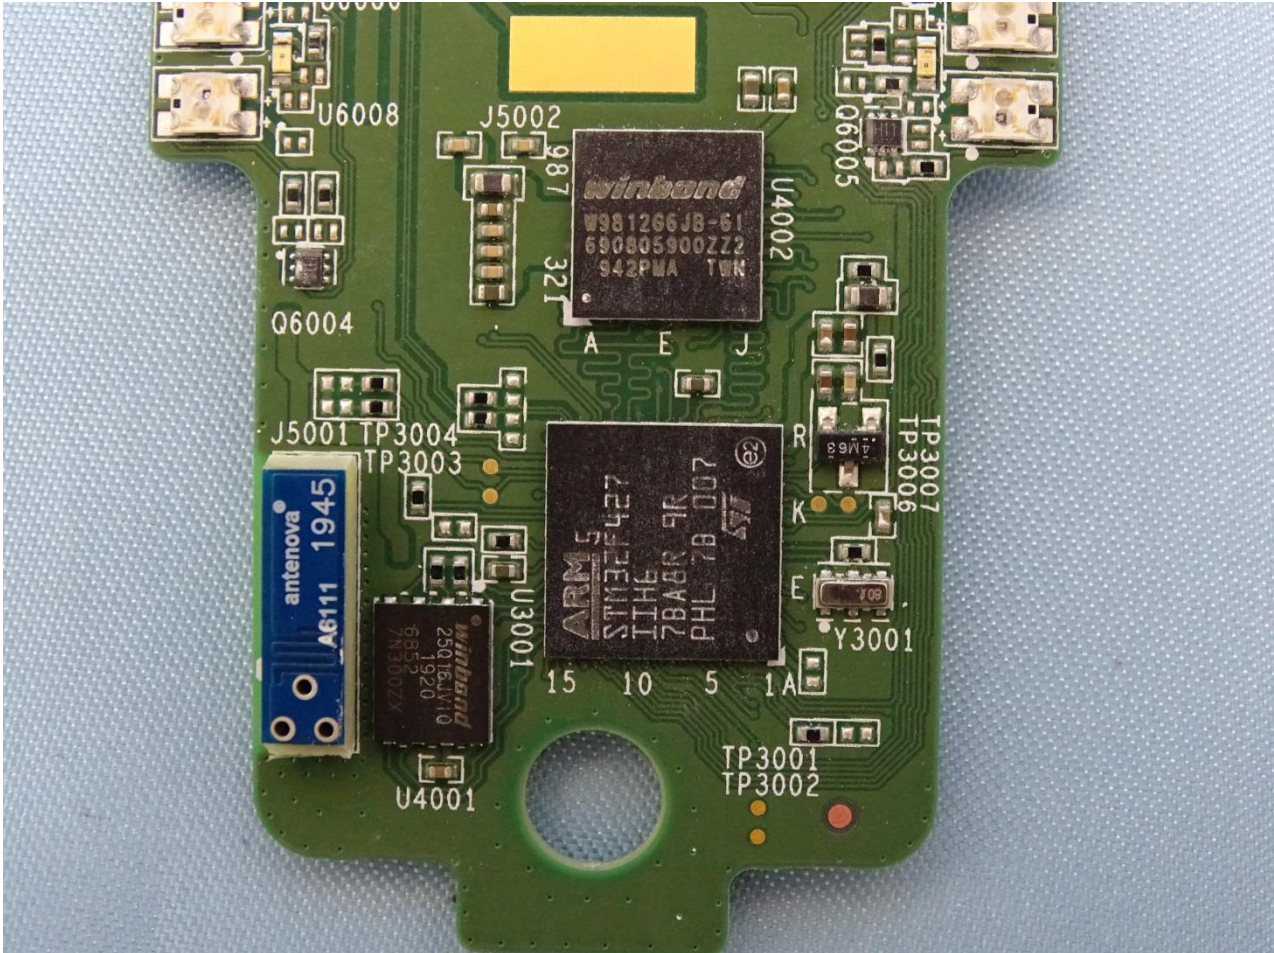

3. Internal Photograph of EUT

Brand Name: Zebra / Model Name: CR6080-PC

Brand Name: Zebra / Model Name: CR6080-PC

Brand Name: Zebra / Model Name: CR6080-PC

Brand Name: Zebra / Model Name: CR6080-PC

Brand Name: Zebra / Model Name: CR6080-PC

Brand Name: Zebra / Model Name: CR6080-PC

Brand Name: Zebra / Model Name: CR6080-PC

Brand Name: Zebra / Model Name: CR6080-PC

Brand Name: Zebra / Model Name: CR6080-PC

Bluetooth Antenna

Brand Name: Zebra / Model Name: CR6080-PC

NFC Antenna

Brand Name: Zebra / Model Name: CR6080-PC

Brand Name: Zebra / Model Name: CR6080-PC

WPT Antenna

Brand Name: Zebra / Model Name: CR6080-PC

————THE END————