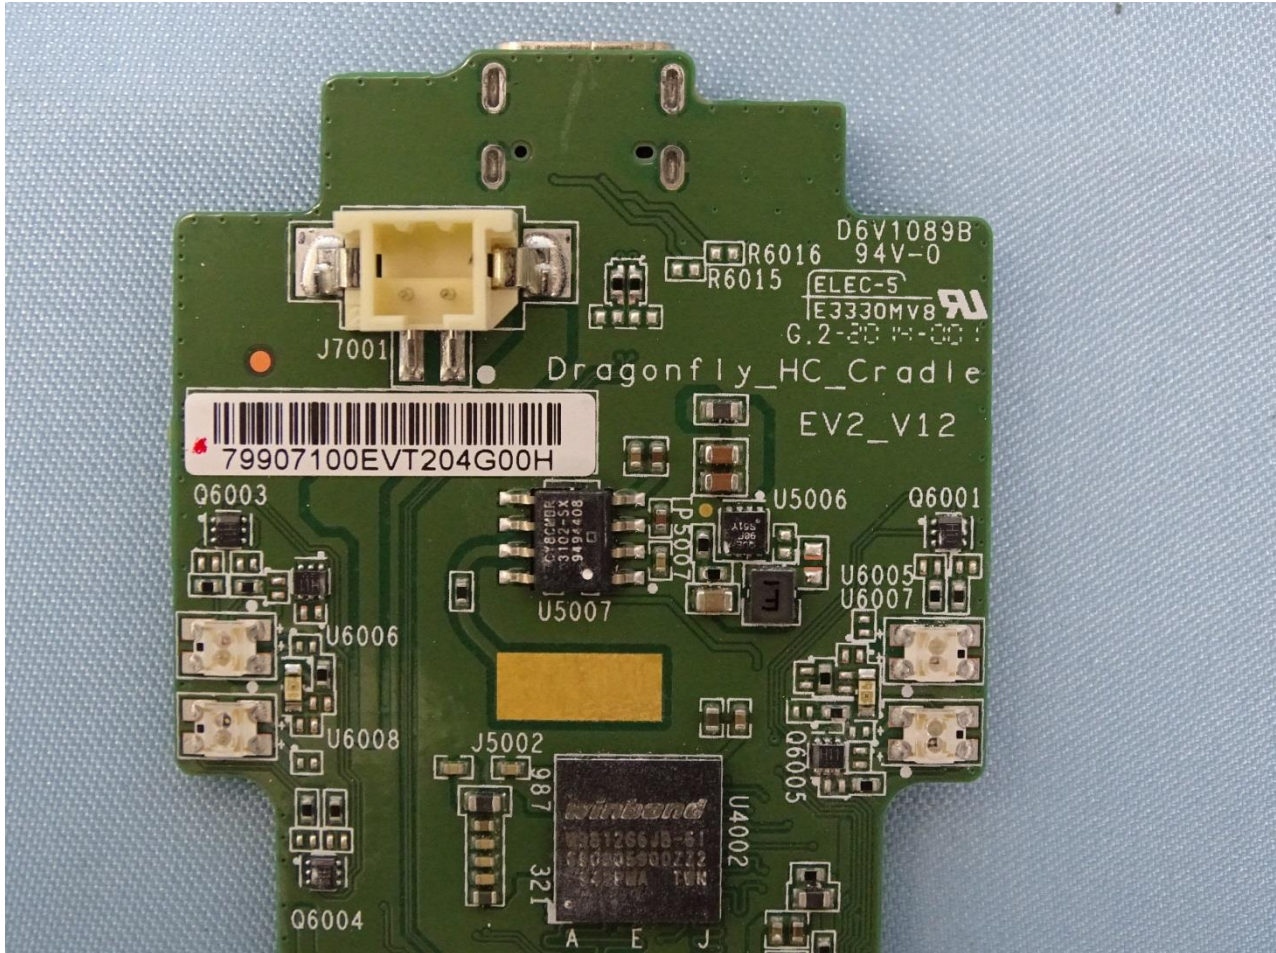

3. Internal Photograph of EUT

Brand Name: Zebra / Model Name: CR6080-PC

Brand Name: Zebra / Model Name: CR6080-PC

Brand Name: Zebra / Model Name: CR6080-PC

Brand Name: Zebra / Model Name: CR6080-PC

Brand Name: Zebra / Model Name: CR6080-PC

Brand Name: Zebra / Model Name: CR6080-PC

Brand Name: Zebra / Model Name: CR6080-PC

Brand Name: Zebra / Model Name: CR6080-PC

Brand Name: Zebra / Model Name: CR6080-PC

Bluetooth Antenna

Brand Name: Zebra / Model Name: CR6080-PC

NFC Antenna

Brand Name: Zebra / Model Name: CR6080-PC

Brand Name: Zebra / Model Name: CR6080-PC

WPT Antenna

Brand Name: Zebra / Model Name: CR6080-PC

————THE END————