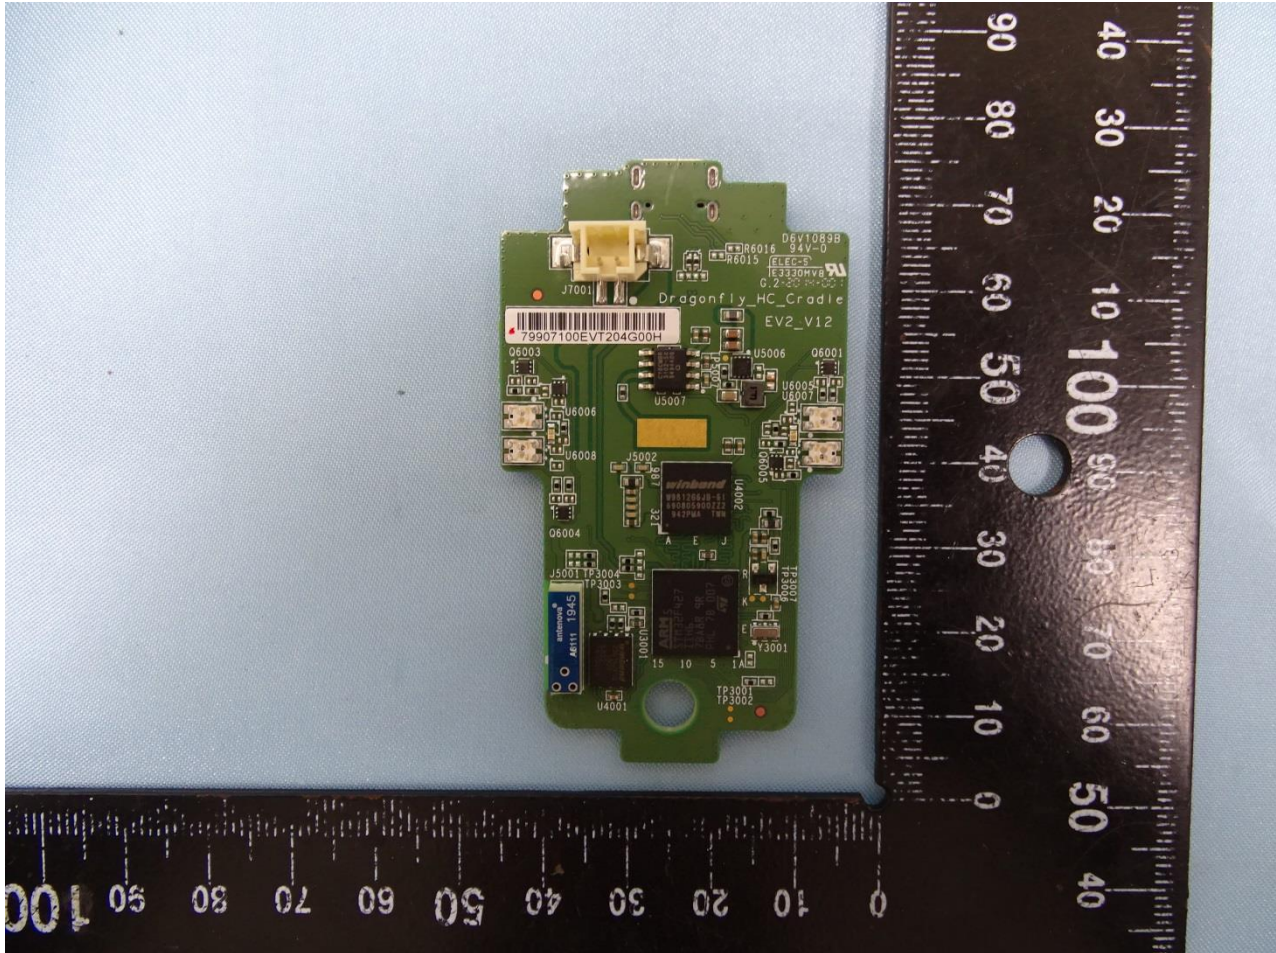

3. Internal Photograph of EUT

Brand Name: Zebra / Model Name: CR6080-PC

Brand Name: Zebra / Model Name: CR6080-PC

Brand Name: Zebra / Model Name: CR6080-PC

Brand Name: Zebra / Model Name: CR6080-PC

Brand Name: Zebra / Model Name: CR6080-PC

Brand Name: Zebra / Model Name: CR6080-PC

Brand Name: Zebra / Model Name: CR6080-PC

Brand Name: Zebra / Model Name: CR6080-PC

Brand Name: Zebra / Model Name: CR6080-PC

Bluetooth Antenna

Brand Name: Zebra / Model Name: CR6080-PC

NFC Antenna

Brand Name: Zebra / Model Name: CR6080-PC

Brand Name: Zebra / Model Name: CR6080-PC

WPT Antenna

Brand Name: Zebra / Model Name: CR6080-PC

————THE END————