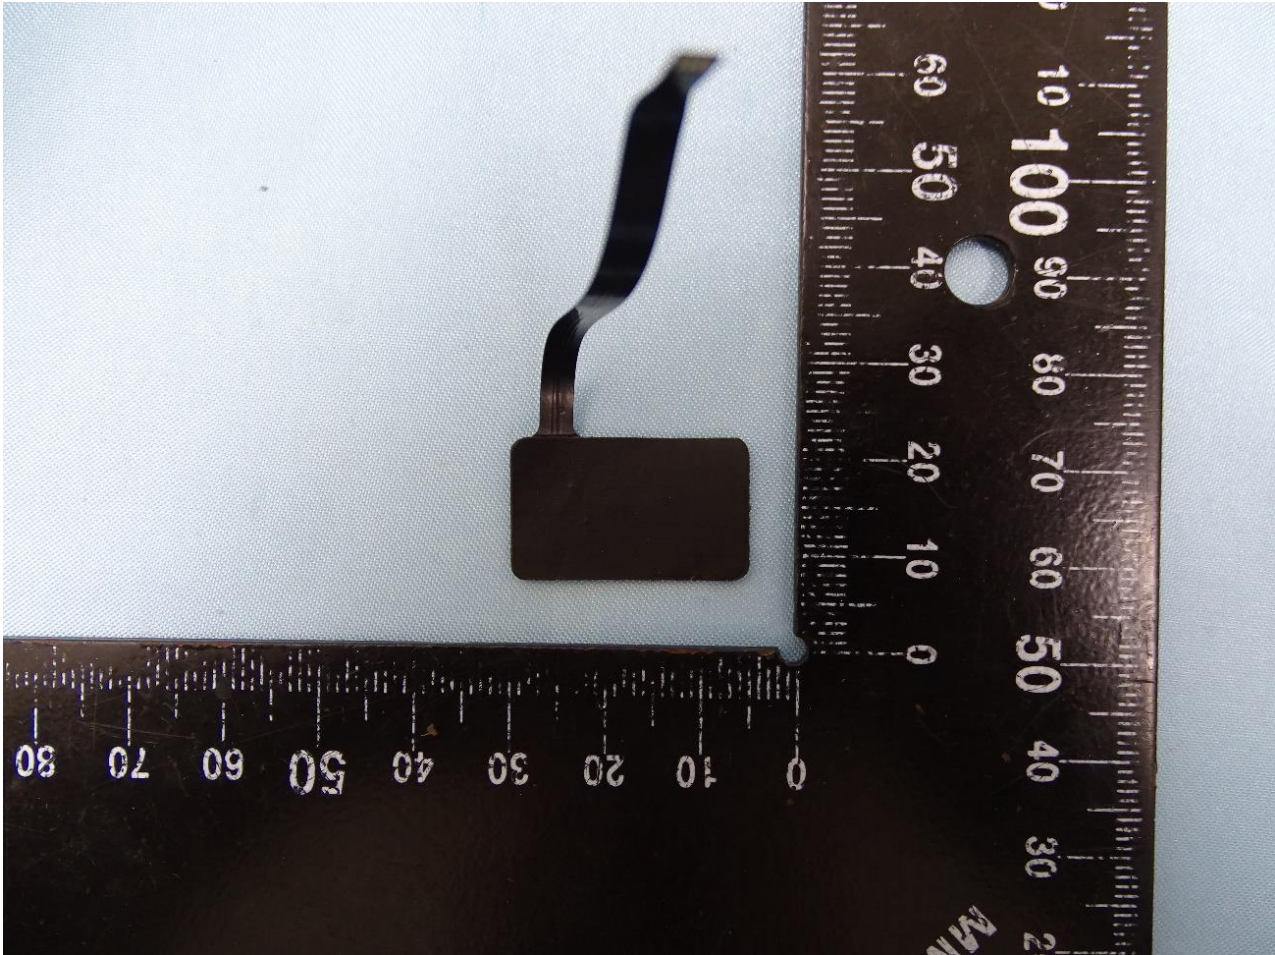

Brand Name: Zebra / Model Name: CR6080-PC