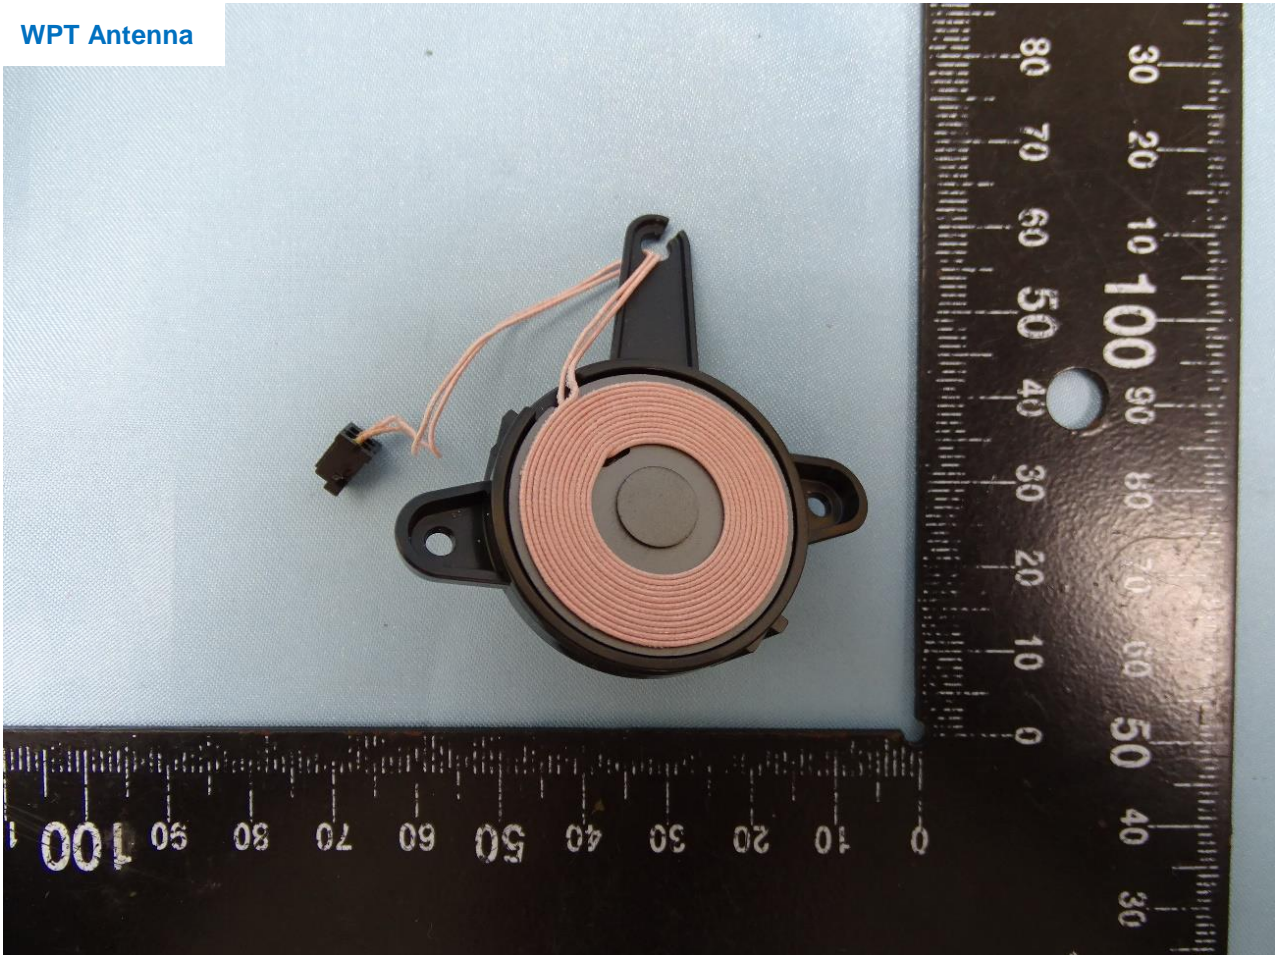

NFC Antenna

Brand Name: Zebra / Model Name: CR6080-PC

Brand Name: Zebra / Model Name: CR6080-PC

WPT Antenna

Brand Name: Zebra / Model Name: CR6080-PC

————THE END————