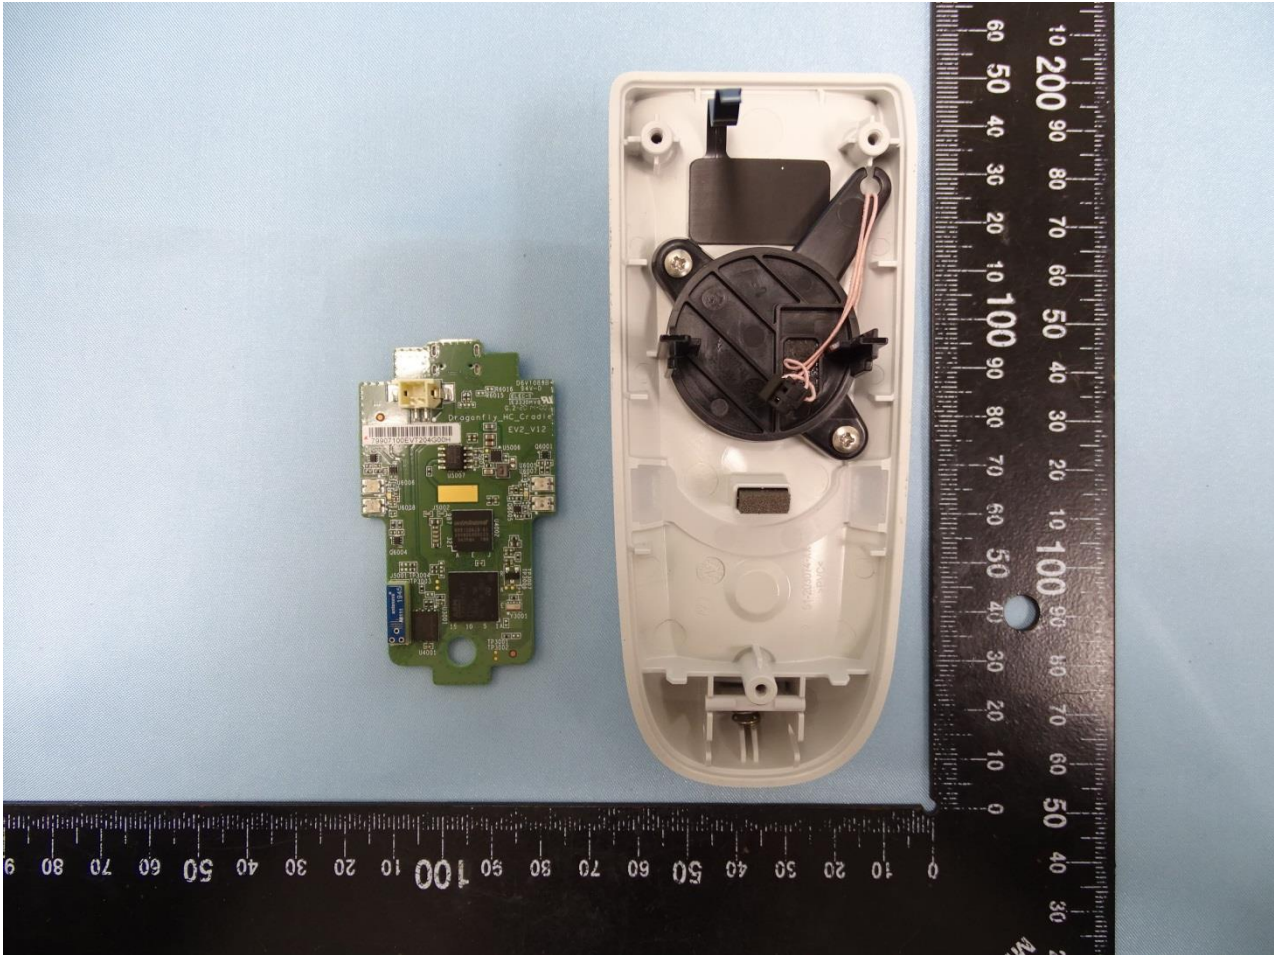

3. Internal Photograph of EUT

Brand Name: Zebra / Model Name: CR6080-PC

Brand Name: Zebra / Model Name: CR6080-PC

Brand Name: Zebra / Model Name: CR6080-PC

Brand Name: Zebra / Model Name: CR6080-PC

Brand Name: Zebra / Model Name: CR6080-PC

Brand Name: Zebra / Model Name: CR6080-PC

Brand Name: Zebra / Model Name: CR6080-PC

Brand Name: Zebra / Model Name: CR6080-PC

Brand Name: Zebra / Model Name: CR6080-PC

Bluetooth Antenna

Brand Name: Zebra / Model Name: CR6080-PC