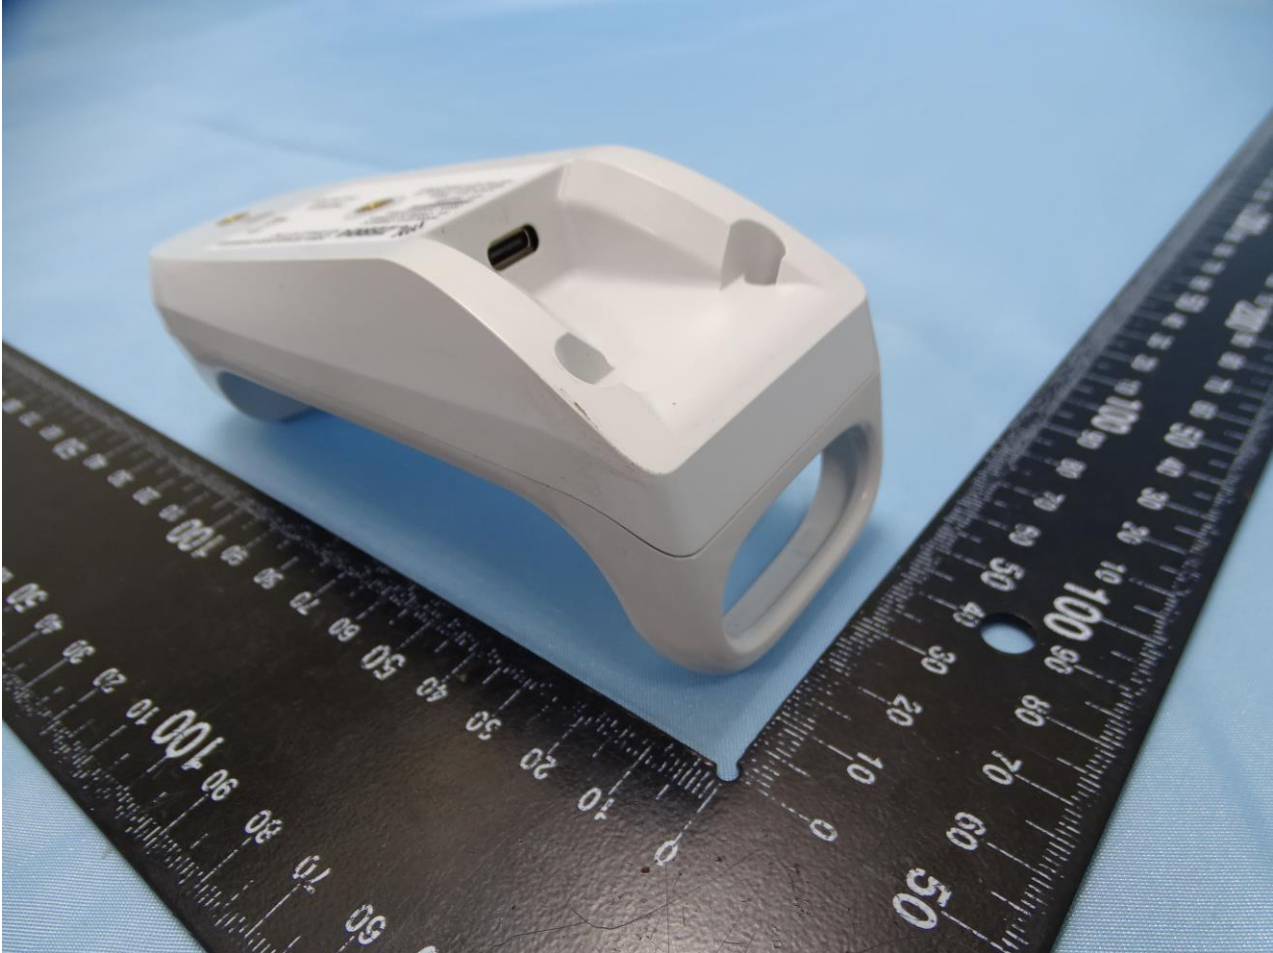

1. External Photograph of EUT

Brand Name: Zebra / Model Name: CR6080-PC

Brand Name: Zebra / Model Name: CR6080-PC

Brand Name: Zebra / Model Name: CR6080-PC

Brand Name: Zebra / Model Name: CR6080-PC

Brand Name: Zebra / Model Name: CR6080-PC

Brand Name: Zebra / Model Name: CR6080-PC

Brand Name: Zebra / Model Name: CR6080-PC

Brand Name: Zebra / Model Name: CR6080-PC

2. Photograph of Accessory

Brand Name: Zebra / Model Name: CR6080-PC

Specification of Accessory		
Adapter	Brand Name	Zebra
	Part Number	PWR-WUA5V6W0WW
USB type C cable 1	Brand Name	Zebra
	Part Number	CB-000722-01
USB type C cable 2	Brand Name	Zebra
	Part Number	CB-000723-01