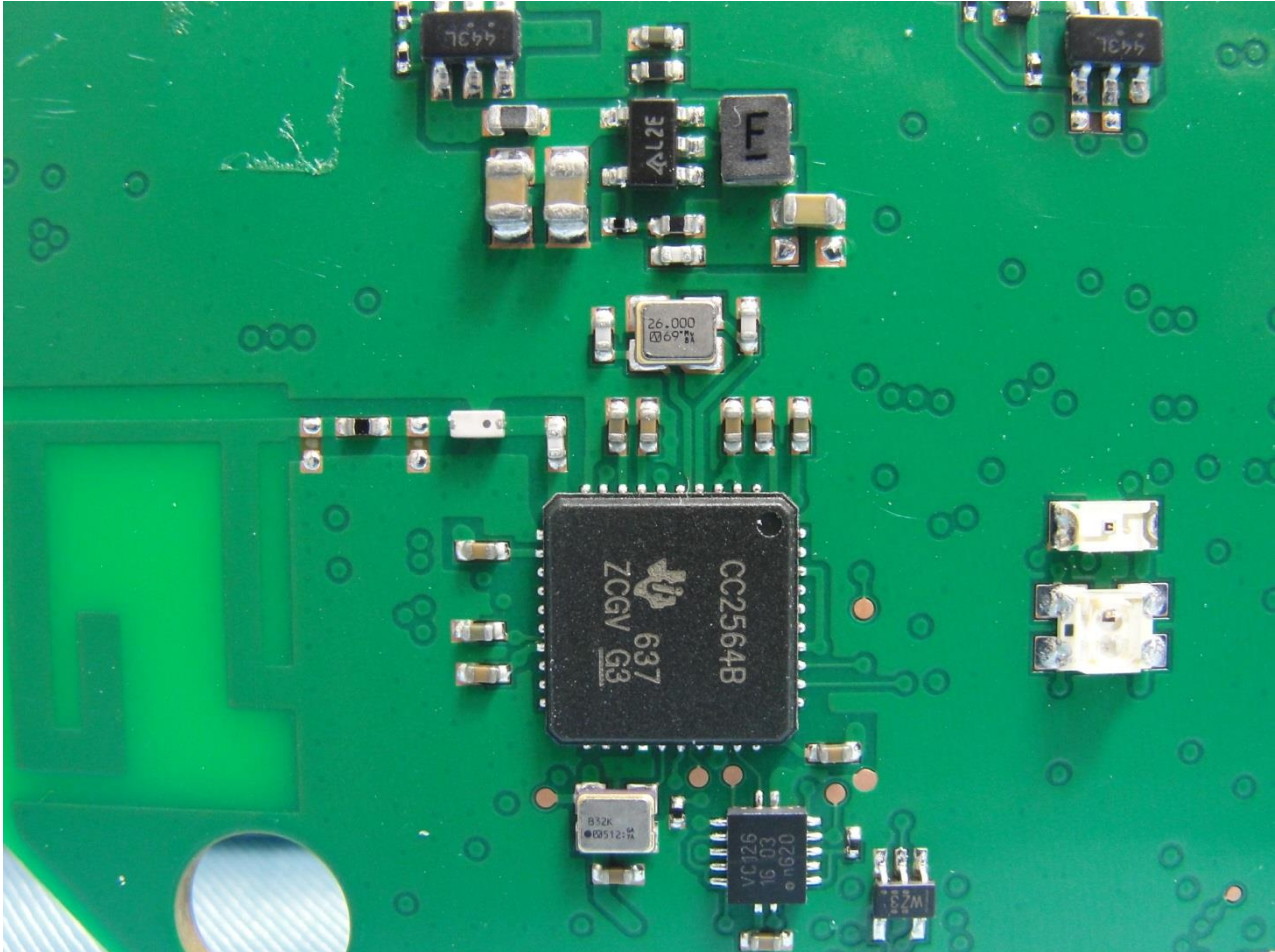

3. Internal Photograph of EUT

Brand Name: Zebra / Model Name: CR2278 / Marketing Name: CR2278

Brand Name: Zebra / Model Name: CR2278 / Marketing Name: CR2278

Brand Name: Zebra / Model Name: CR2278 / Marketing Name: CR2278

Brand Name: Zebra / Model Name: CR2278 / Marketing Name: CR2278

Brand Name: Zebra / Model Name: CR2278 / Marketing Name: CR2278

Brand Name: Zebra / Model Name: CR2278 / Marketing Name: CR2278

Brand Name: Zebra / Model Name: CR2278 / Marketing Name: CR2278

Brand Name: Zebra / Model Name: CR2278 / Marketing Name: CR2278

Bluetooth Antenna

Brand Name: Zebra / Model Name: CR2278 / Marketing Name: CR2278