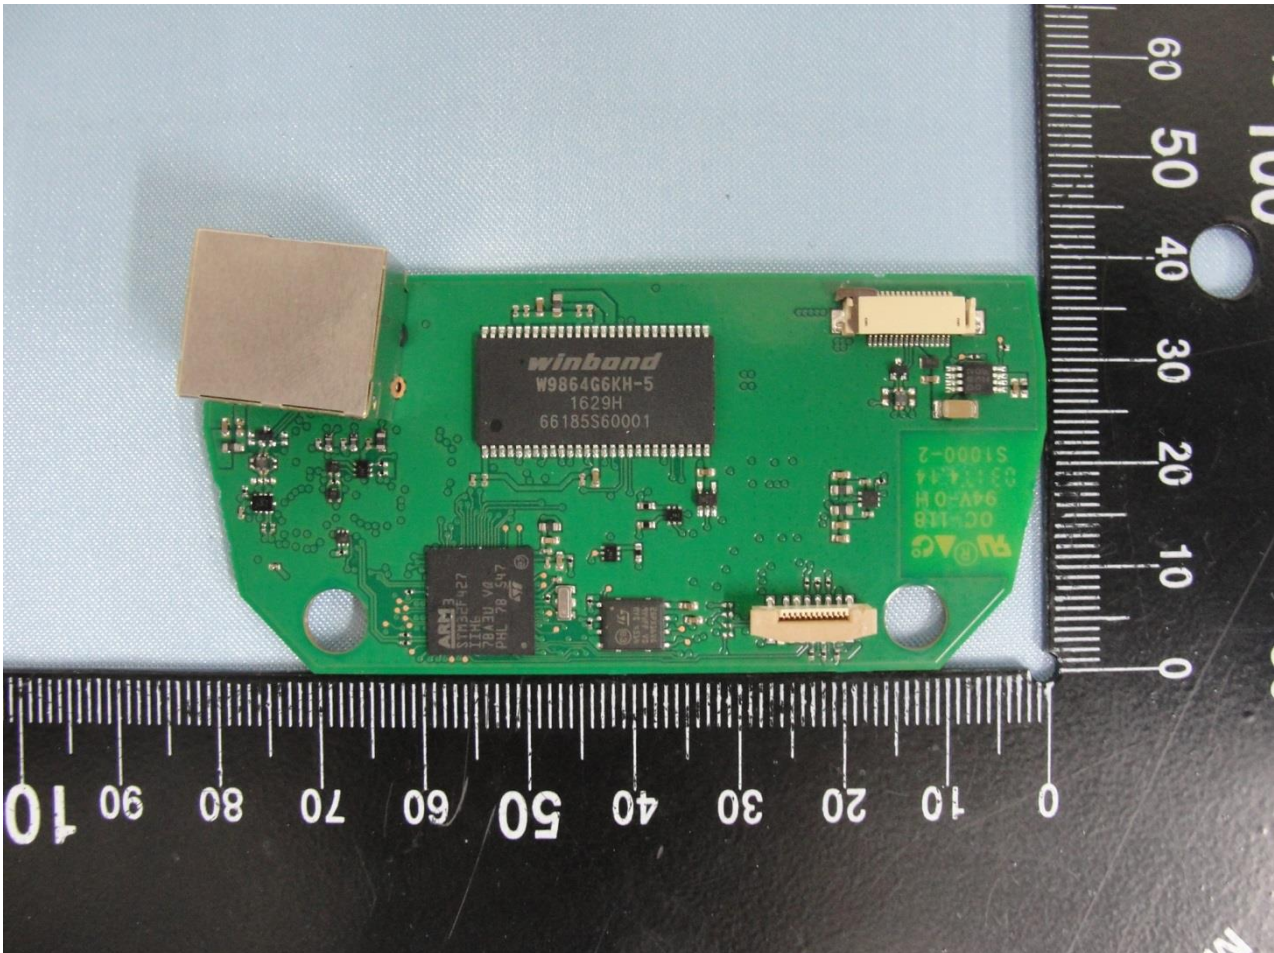

3. Internal Photograph of EUT

Brand Name: Zebra / Model Name: CR2278 / Marketing Name: CR2278

Brand Name: Zebra / Model Name: CR2278 / Marketing Name: CR2278

Brand Name: Zebra / Model Name: CR2278 / Marketing Name: CR2278

Brand Name: Zebra / Model Name: CR2278 / Marketing Name: CR2278

Brand Name: Zebra / Model Name: CR2278 / Marketing Name: CR2278

Brand Name: Zebra / Model Name: CR2278 / Marketing Name: CR2278

Brand Name: Zebra / Model Name: CR2278 / Marketing Name: CR2278

Brand Name: Zebra / Model Name: CR2278 / Marketing Name: CR2278

Bluetooth Antenna

Brand Name: Zebra / Model Name: CR2278 / Marketing Name: CR2278