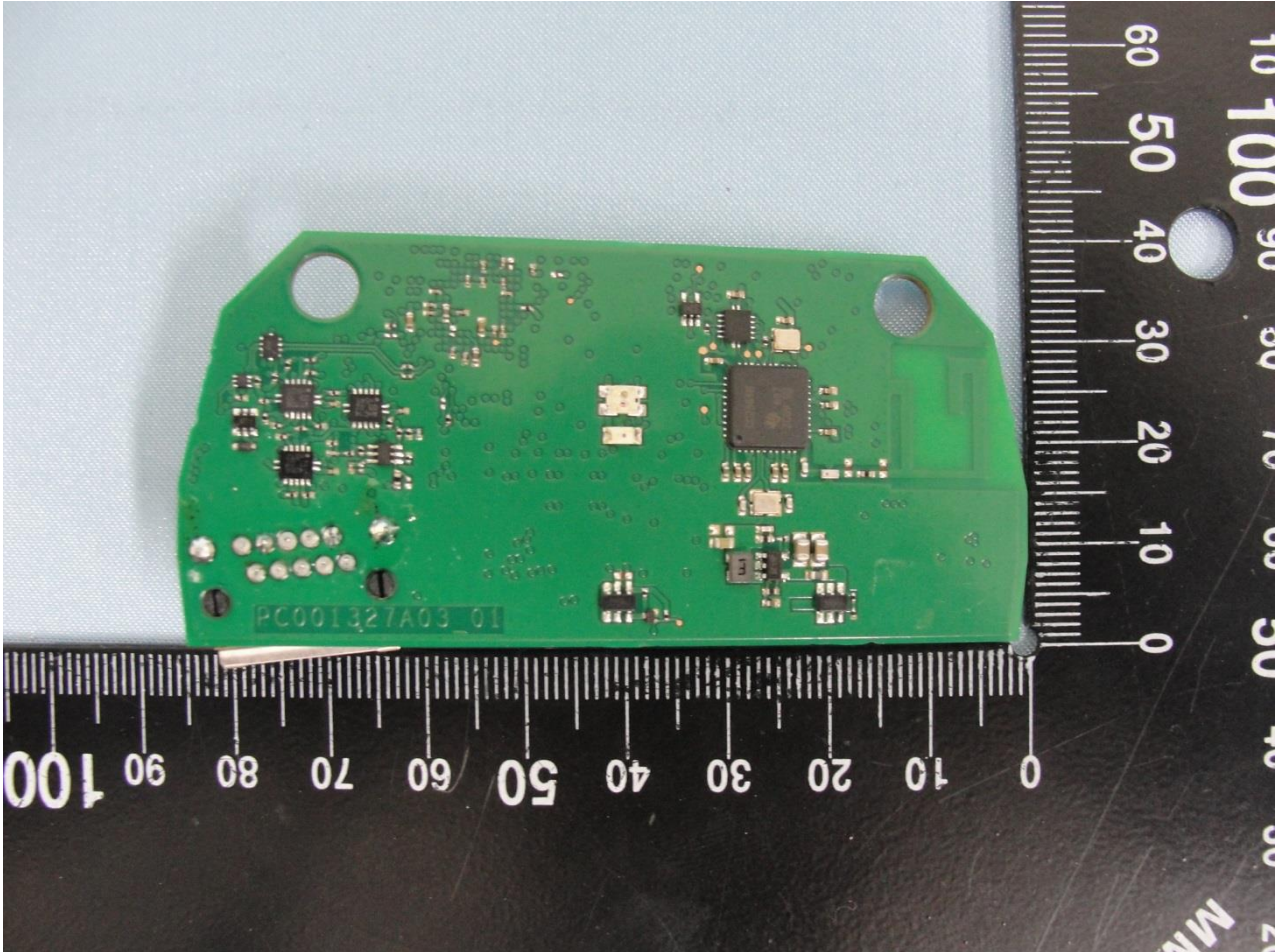

3. Internal Photograph of EUT

Brand Name: Zebra / Model Name: CR2278 / Marketing Name: CR2278

Brand Name: Zebra / Model Name: CR2278 / Marketing Name: CR2278

Brand Name: Zebra / Model Name: CR2278 / Marketing Name: CR2278

Brand Name: Zebra / Model Name: CR2278 / Marketing Name: CR2278

Brand Name: Zebra / Model Name: CR2278 / Marketing Name: CR2278

Brand Name: Zebra / Model Name: CR2278 / Marketing Name: CR2278

Brand Name: Zebra / Model Name: CR2278 / Marketing Name: CR2278

Brand Name: Zebra / Model Name: CR2278 / Marketing Name: CR2278

Bluetooth Antenna

Brand Name: Zebra / Model Name: CR2278 / Marketing Name: CR2278