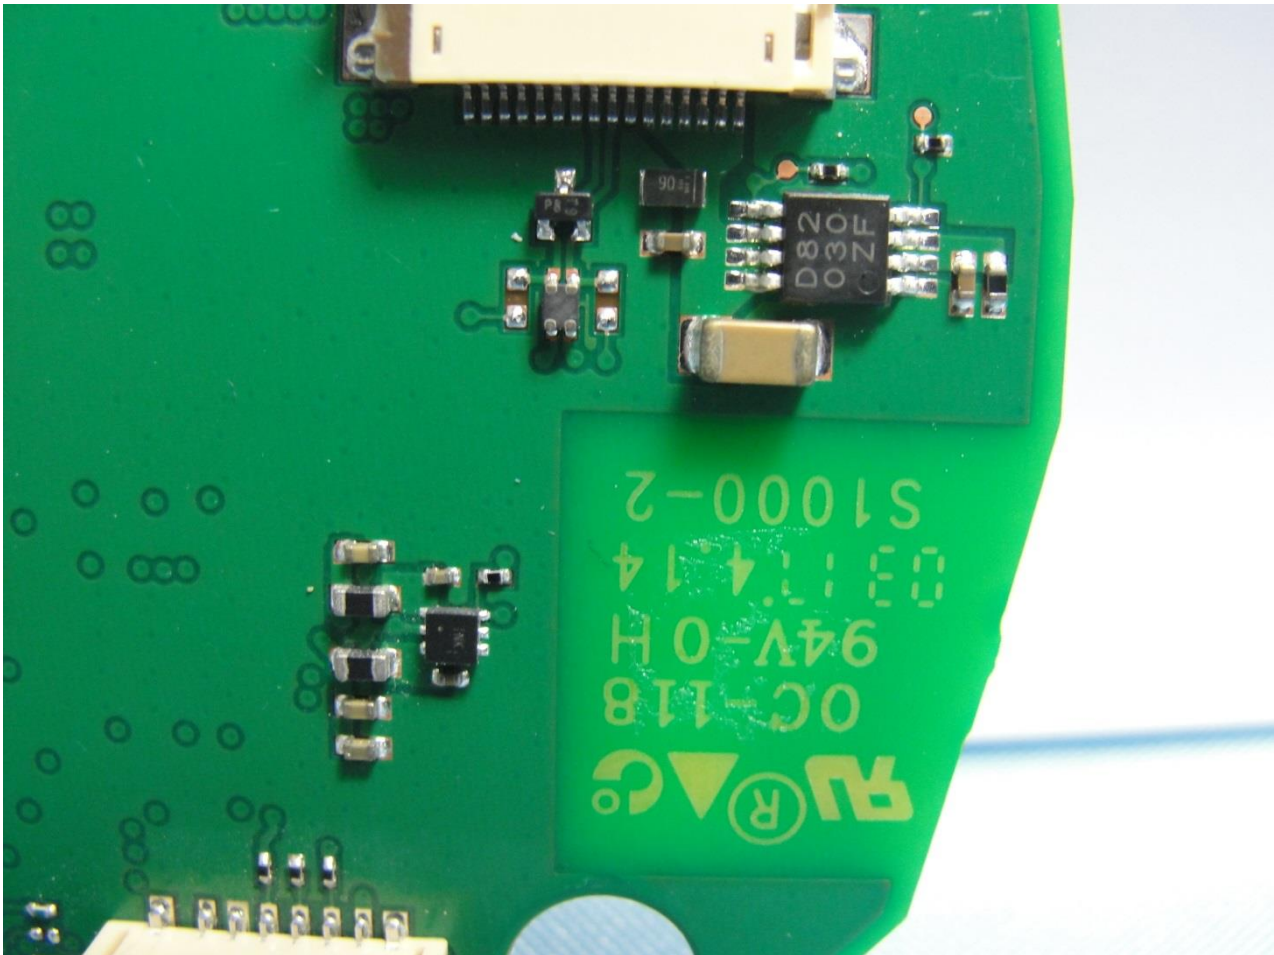

3. Internal Photograph of EUT

Brand Name: Zebra / Model Name: CR2278 / Marketing Name: CR2278

Brand Name: Zebra / Model Name: CR2278 / Marketing Name: CR2278

Brand Name: Zebra / Model Name: CR2278 / Marketing Name: CR2278

Brand Name: Zebra / Model Name: CR2278 / Marketing Name: CR2278

Brand Name: Zebra / Model Name: CR2278 / Marketing Name: CR2278

Brand Name: Zebra / Model Name: CR2278 / Marketing Name: CR2278

Brand Name: Zebra / Model Name: CR2278 / Marketing Name: CR2278

Brand Name: Zebra / Model Name: CR2278 / Marketing Name: CR2278

Bluetooth Antenna

Brand Name: Zebra / Model Name: CR2278 / Marketing Name: CR2278