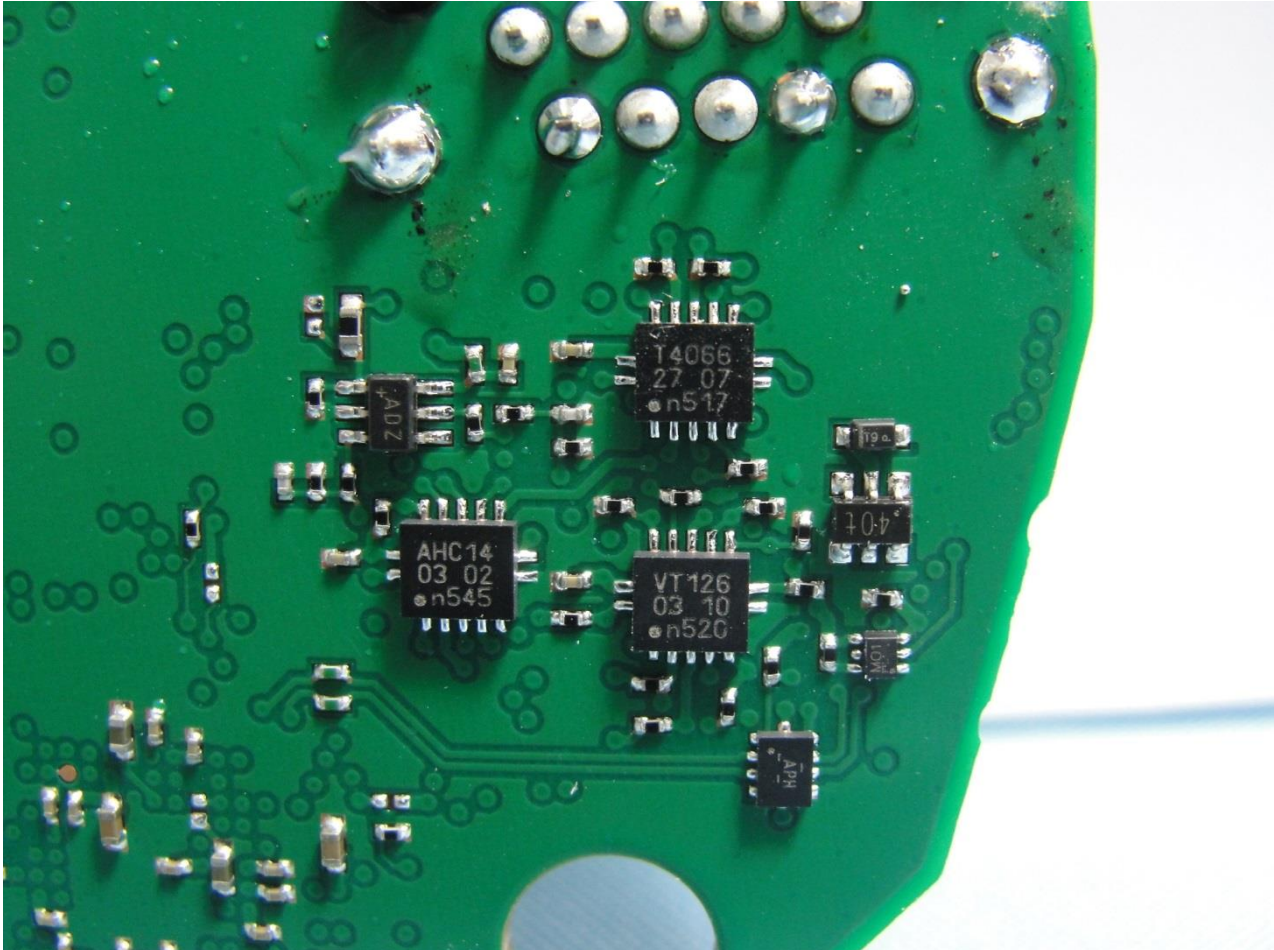

3. Internal Photograph of EUT

Brand Name: Zebra / Model Name: CR2278 / Marketing Name: CR2278

Brand Name: Zebra / Model Name: CR2278 / Marketing Name: CR2278

Brand Name: Zebra / Model Name: CR2278 / Marketing Name: CR2278

Brand Name: Zebra / Model Name: CR2278 / Marketing Name: CR2278

Brand Name: Zebra / Model Name: CR2278 / Marketing Name: CR2278

Brand Name: Zebra / Model Name: CR2278 / Marketing Name: CR2278

Brand Name: Zebra / Model Name: CR2278 / Marketing Name: CR2278

Brand Name: Zebra / Model Name: CR2278 / Marketing Name: CR2278

Bluetooth Antenna

Brand Name: Zebra / Model Name: CR2278 / Marketing Name: CR2278