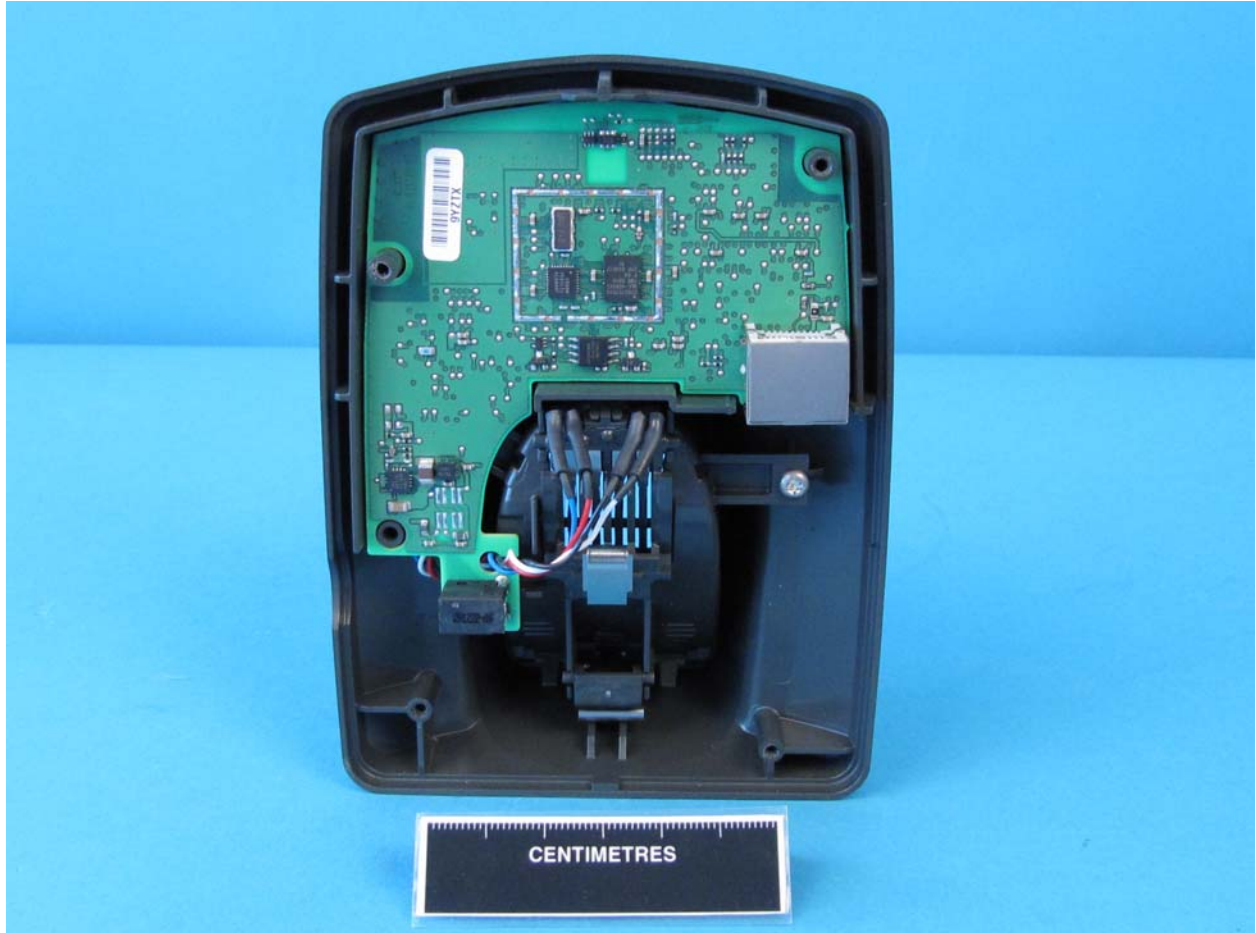

Product Service

FCC ID: UZ7CR0078  
IC ID:109AN-CR0078

Motorola Inc  
CR0078

PHOTOGRAPHS OF EQUIPMENT

Internal View 1

Product Service

FCC ID: UZ7CR0078  
IC ID:109AN-CR0078

Motorola Inc  
CR0078

PHOTOGRAPHS OF EQUIPMENT

Internal View 2

Product Service

FCC ID: UZ7CR0078  
IC ID:109AN-CR0078

Motorola Inc  
CR0078

PHOTOGRAPHS OF EQUIPMENT

Internal View 3