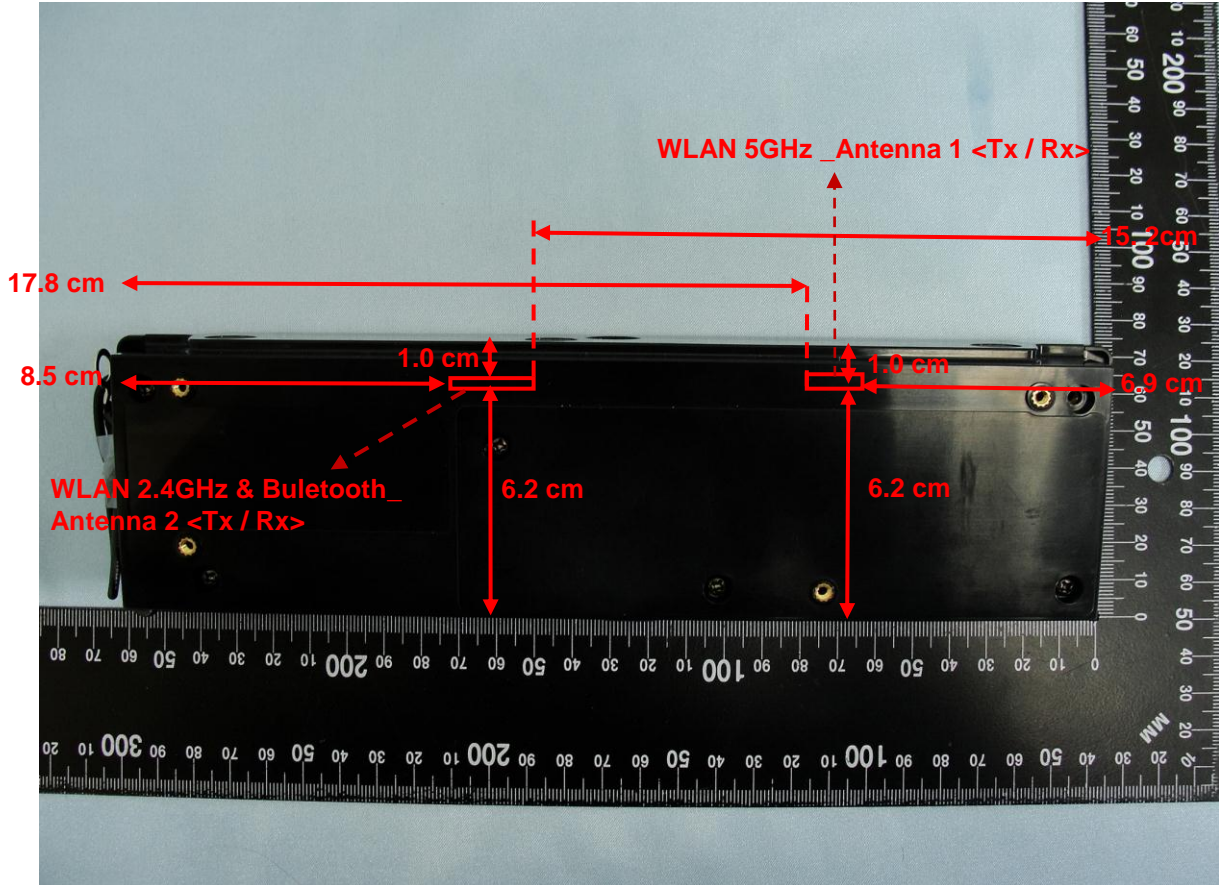

Brand Name: Motorola / Model Name: CCHUB1

EUT Length: 26.0 cm  
EUT Width: 7.3 cm

Antenna	Length	Width	High
WLAN 5GHz_Antenna 1 <Tx / Rx>	1.3 cm	0.1 cm	0.5 cm
WLAN 2.4GHz & Bluetooth_Antenna 2 <Tx / Rx>	2.3 cm	0.1 cm	1.0 cm

The shortest distance between the Tx antennas	
WLAN 5G_Antenna 1 <Tx / Rx> to WLAN 2.4G & Bluetooth_Antenna 2 <Tx / Rx>	7.0 cm