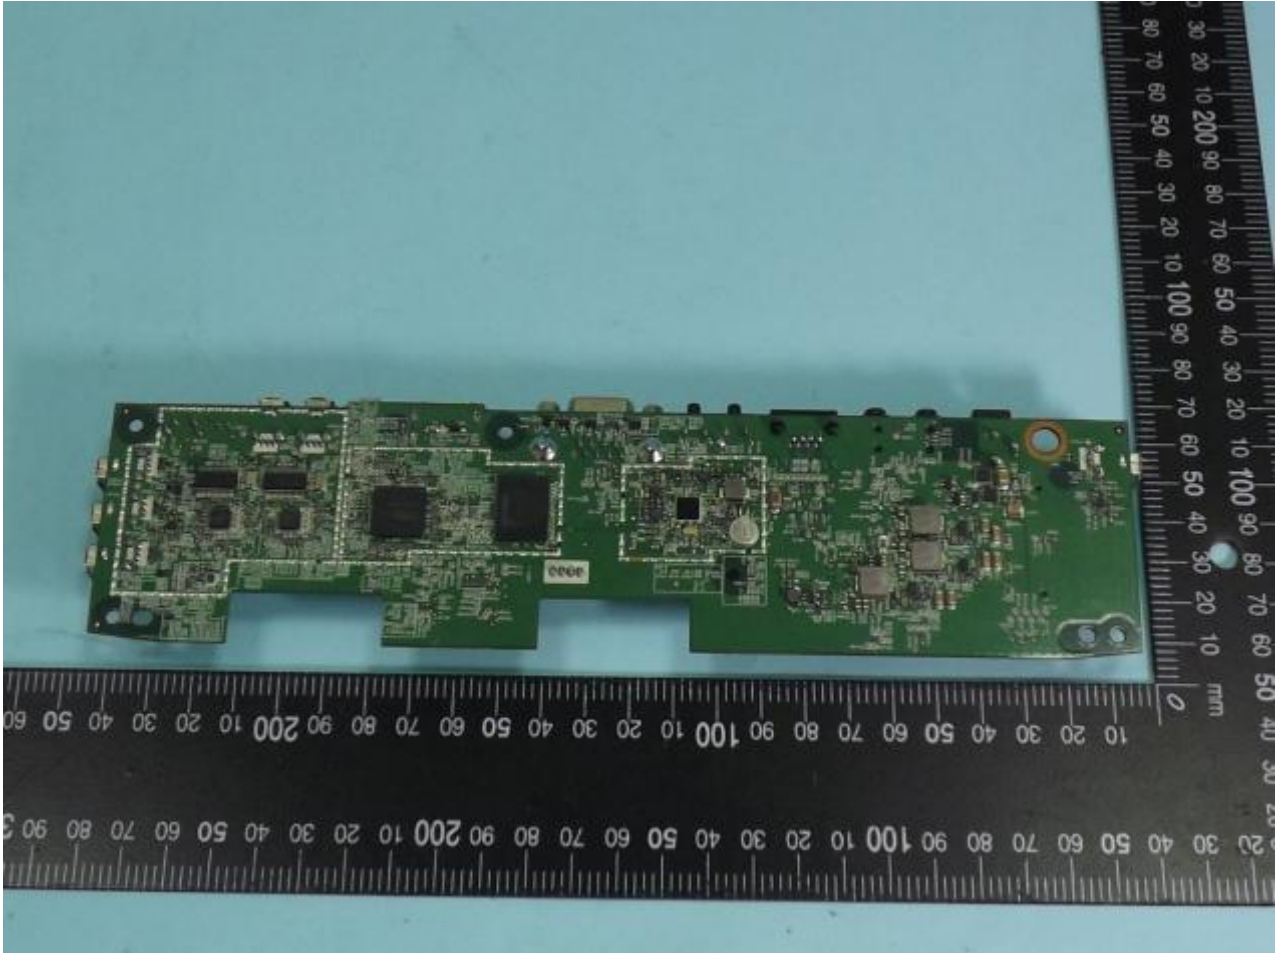

### 3. Internal Photograph of EUT

Brand Name: Motorola / Model Name: CCHUB1

Brand Name: Motorola / Model Name: CCHUB1

Brand Name: Motorola / Model Name: CCHUB1

Brand Name: Motorola / Model Name: CCHUB1

Brand Name: Motorola / Model Name: CCHUB1

Brand Name: Motorola / Model Name: CCHUB1

WLAN 5GHz\_Antenna 1 <Tx / Rx>

Brand Name: Motorola / Model Name: CCHUB1

WLAN 2.4GHz & Bluetooth\_Antenna 2 <Tx / Rx>