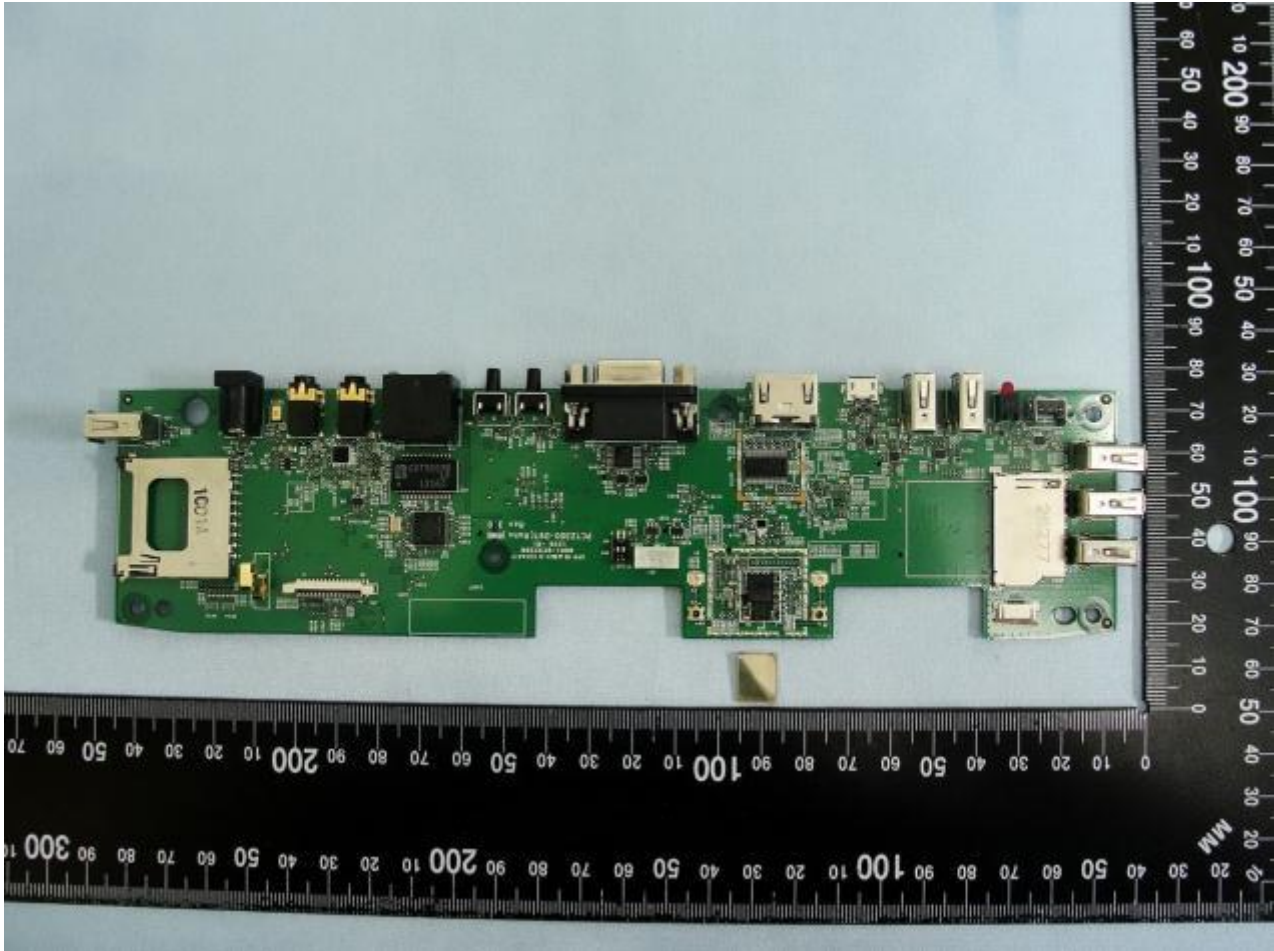

### 3. Internal Photograph of EUT

Brand Name: Motorola / Model Name: CCHUB1

Brand Name: Motorola / Model Name: CCHUB1

Brand Name: Motorola / Model Name: CCHUB1

Brand Name: Motorola / Model Name: CCHUB1

Brand Name: Motorola / Model Name: CCHUB1

Brand Name: Motorola / Model Name: CCHUB1

WLAN 5GHz\_Antenna 1 <Tx / Rx>

Brand Name: Motorola / Model Name: CCHUB1

WLAN 2.4GHz & Bluetooth\_Antenna 2 <Tx / Rx>