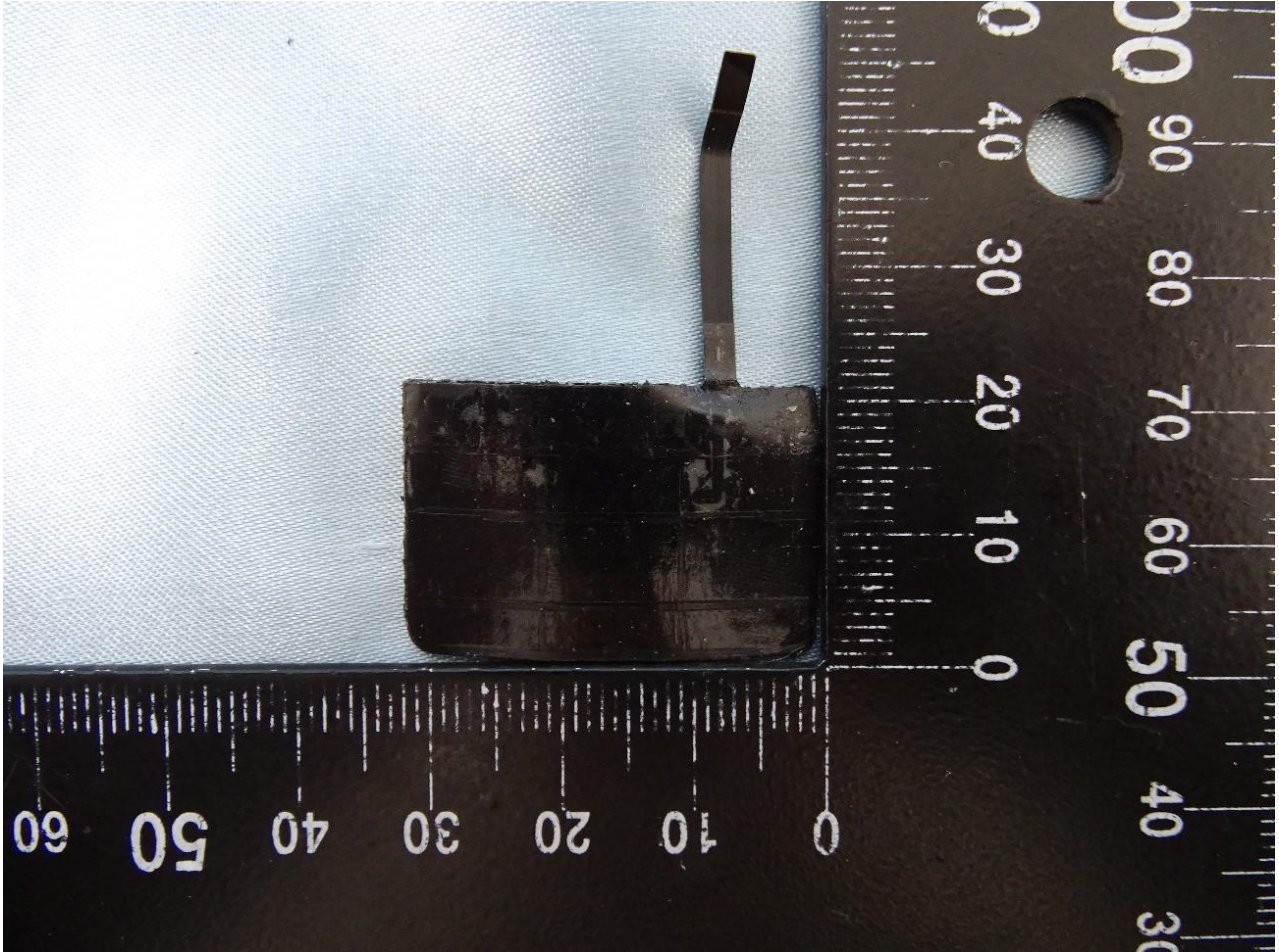

Brand Name: ZEBRA / Model Name: CC6000

NFC Antenna

Brand Name: ZEBRA / Model Name: CC6000

————THE END————