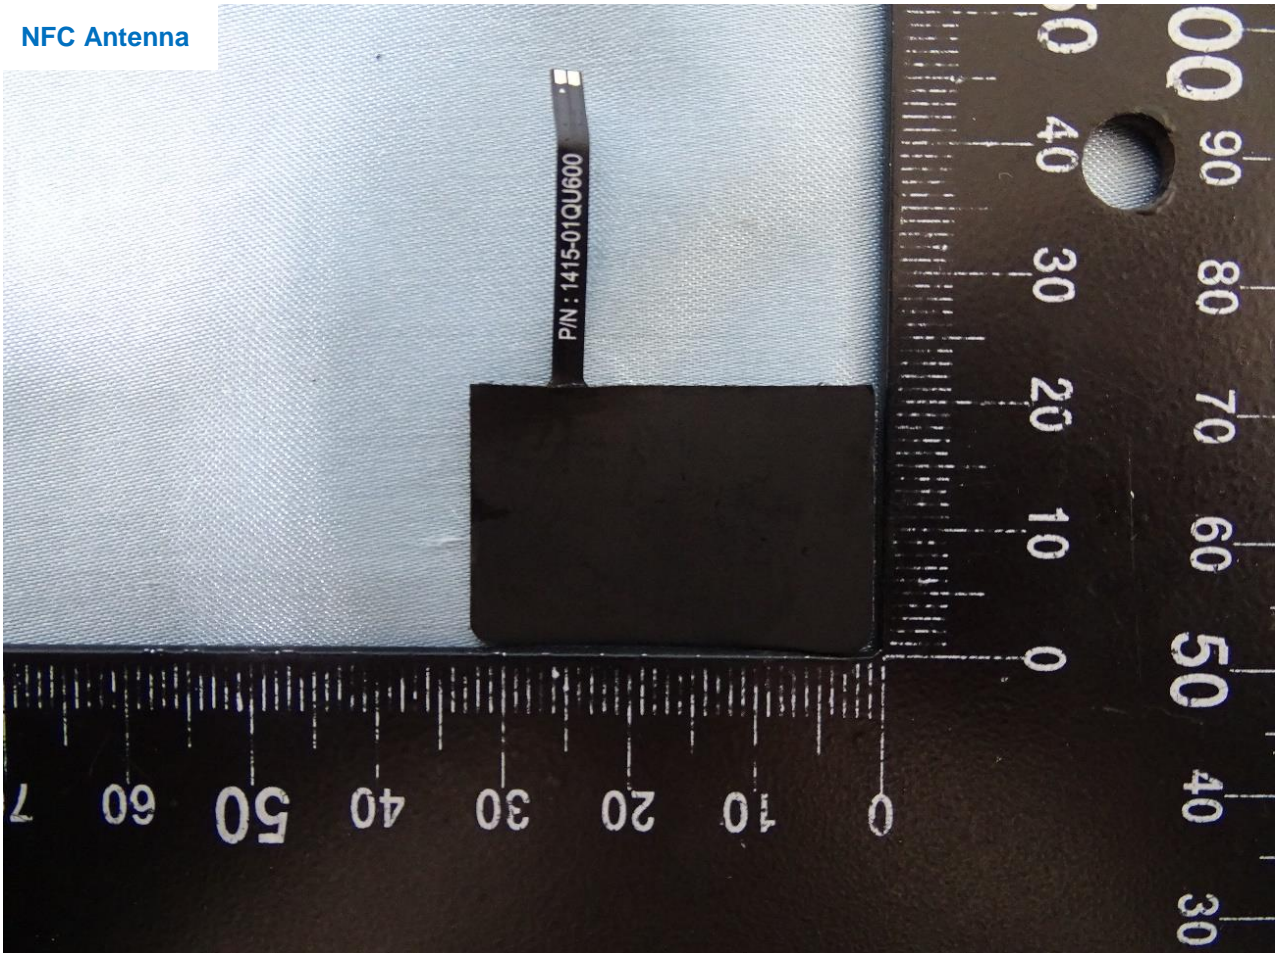

Brand Name: ZEBRA / Model Name: CC6000

NFC Antenna

Brand Name: ZEBRA / Model Name: CC6000

————THE END————