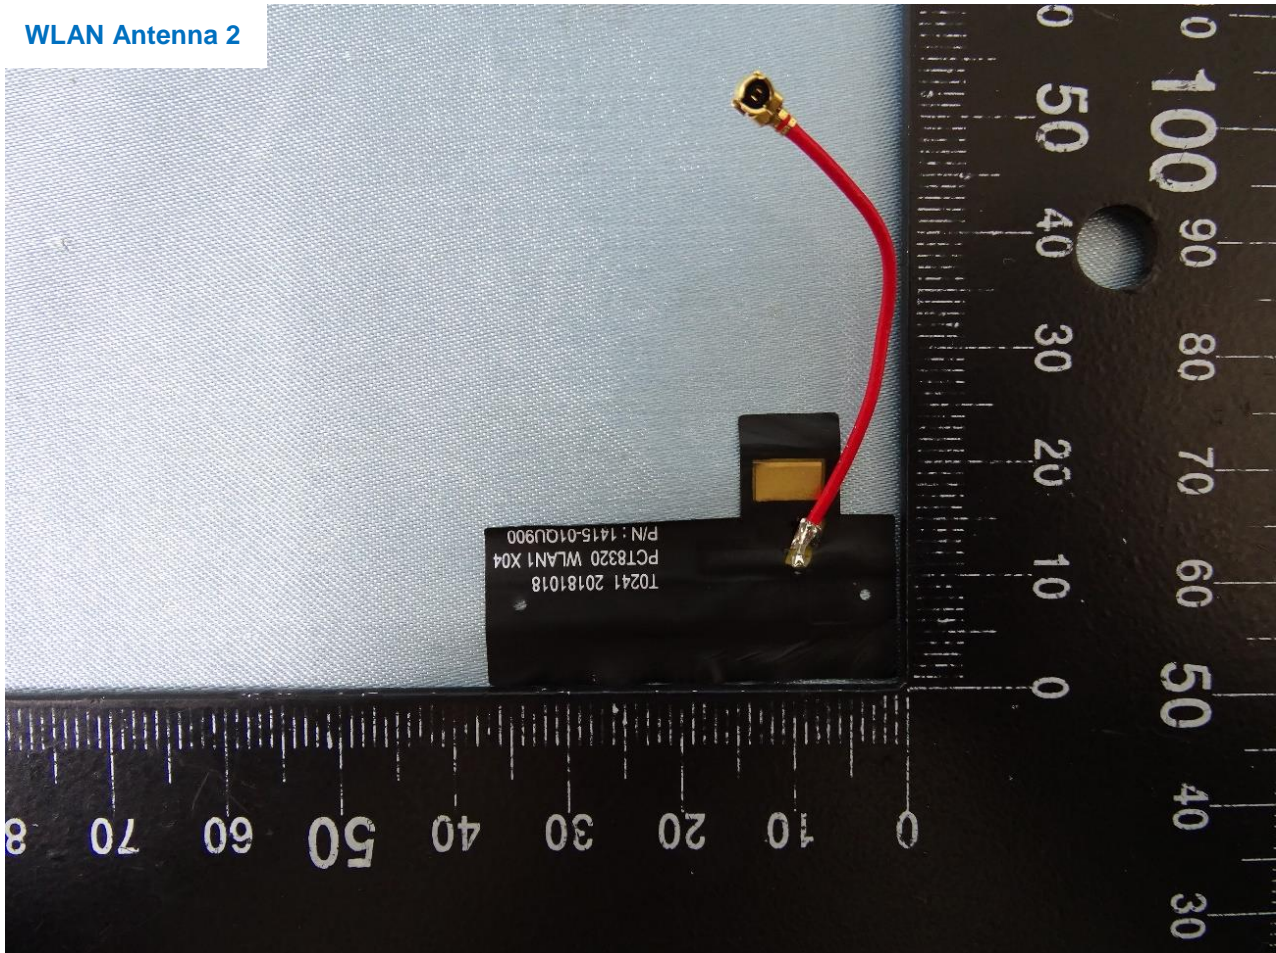

Brand Name: ZEBRA / Model Name: CC6000

WLAN Antenna 2