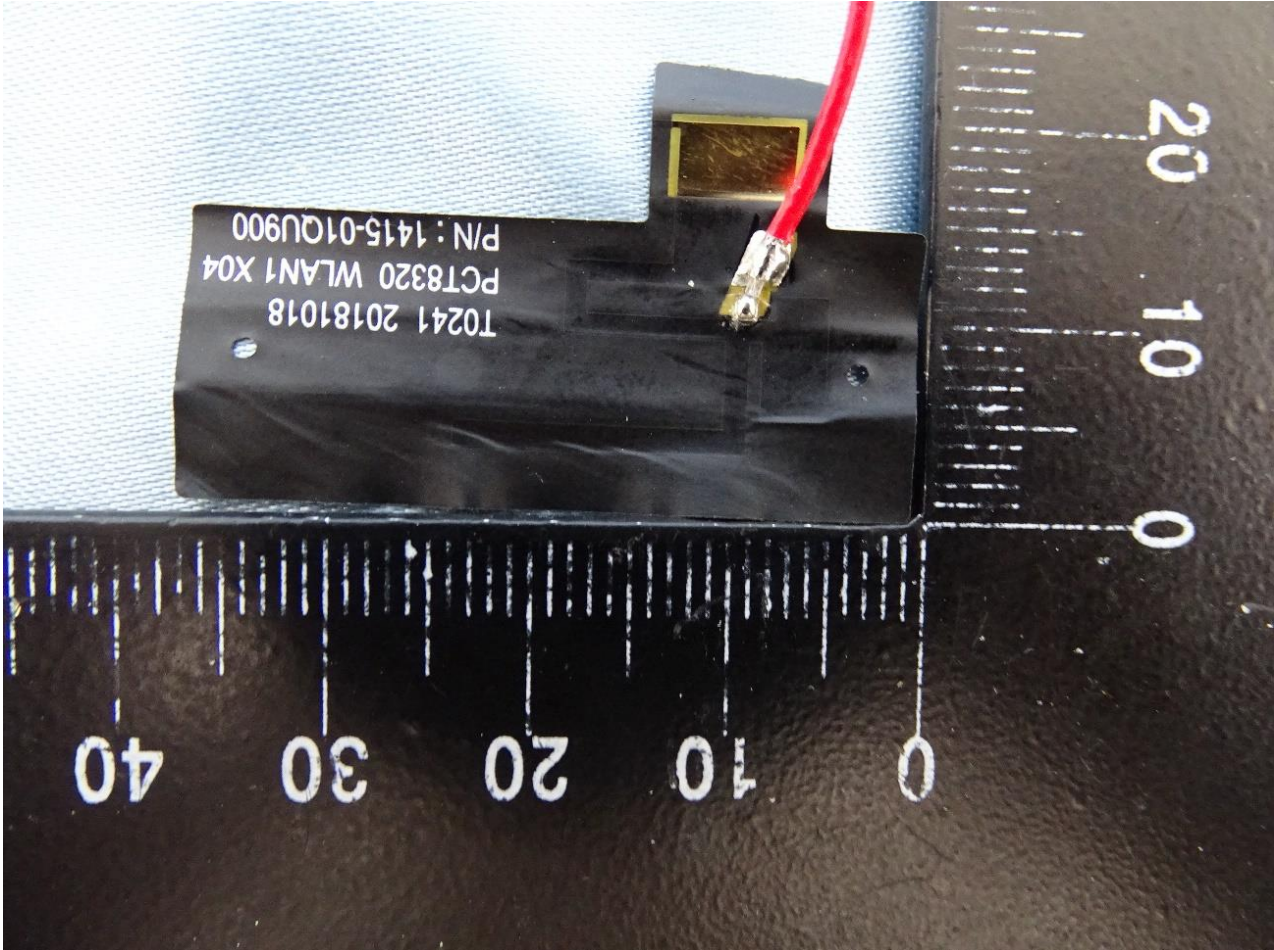

Brand Name: ZEBRA / Model Name: CC6000

Brand Name: ZEBRA / Model Name: CC6000

WLAN Antenna 2

Brand Name: ZEBRA / Model Name: CC6000

Brand Name: ZEBRA / Model Name: CC6000

Brand Name: ZEBRA / Model Name: CC6000