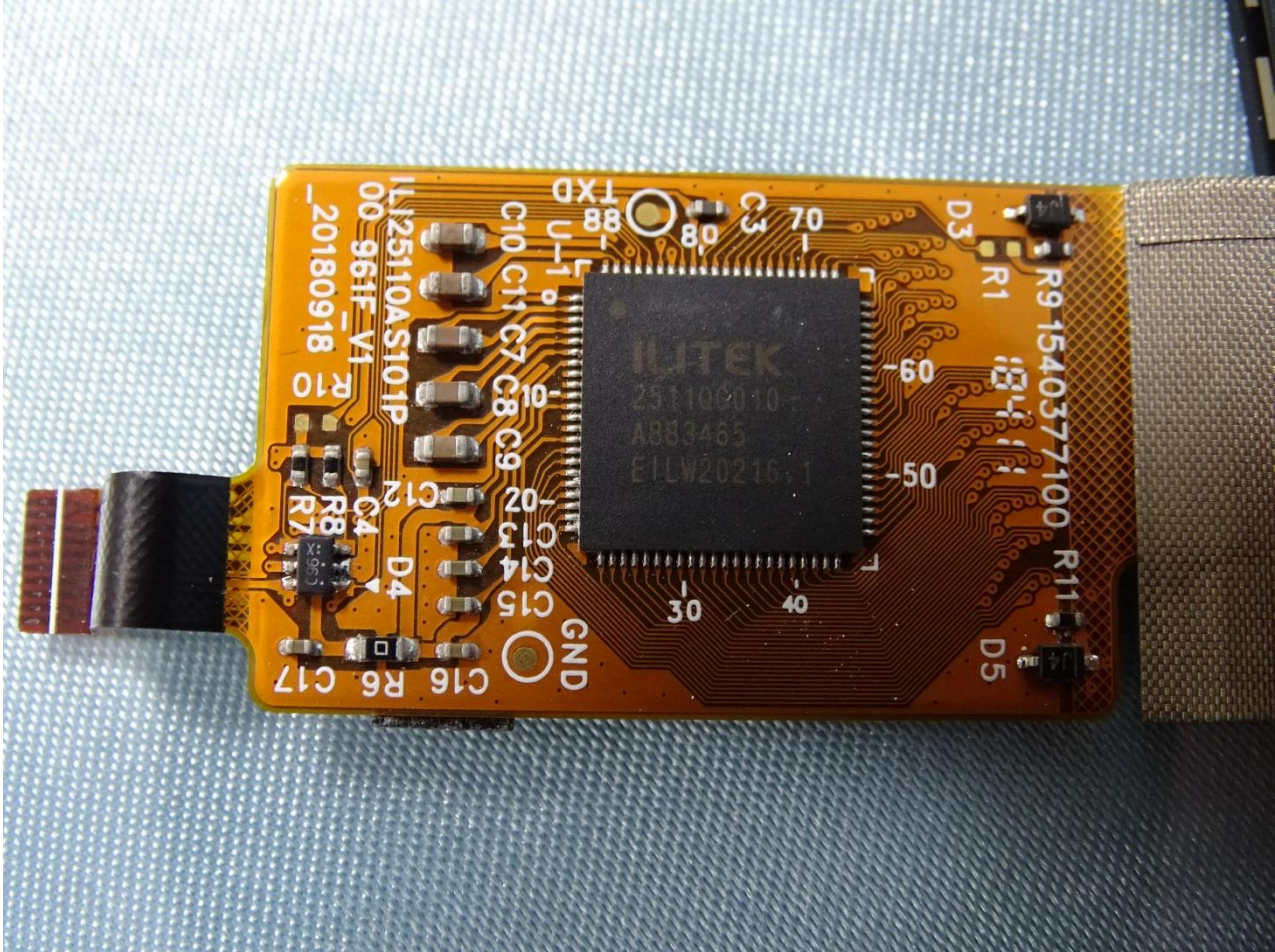

Brand Name: ZEBRA / Model Name: CC6000

Brand Name: ZEBRA / Model Name: CC6000

Brand Name: ZEBRA / Model Name: CC6000

Brand Name: ZEBRA / Model Name: CC6000

Brand Name: ZEBRA / Model Name: CC6000

Brand Name: ZEBRA / Model Name: CC6000

Brand Name: ZEBRA / Model Name: CC6000

Brand Name: ZEBRA / Model Name: CC6000

Brand Name: ZEBRA / Model Name: CC6000

Bluetooth and WLAN Antenna 1

Brand Name: ZEBRA / Model Name: CC6000

Brand Name: ZEBRA / Model Name: CC6000