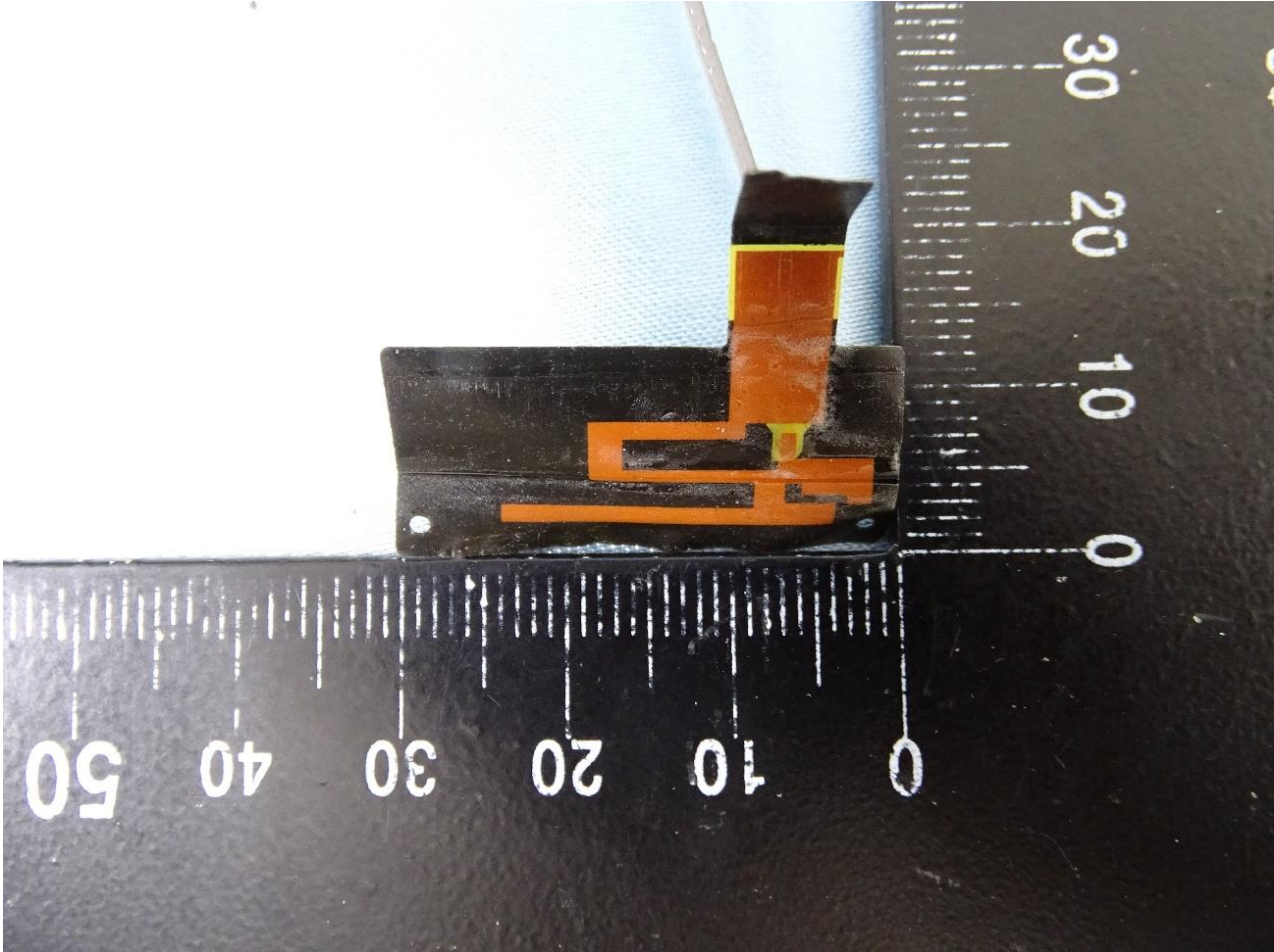

Brand Name: ZEBRA / Model Name: CC6000