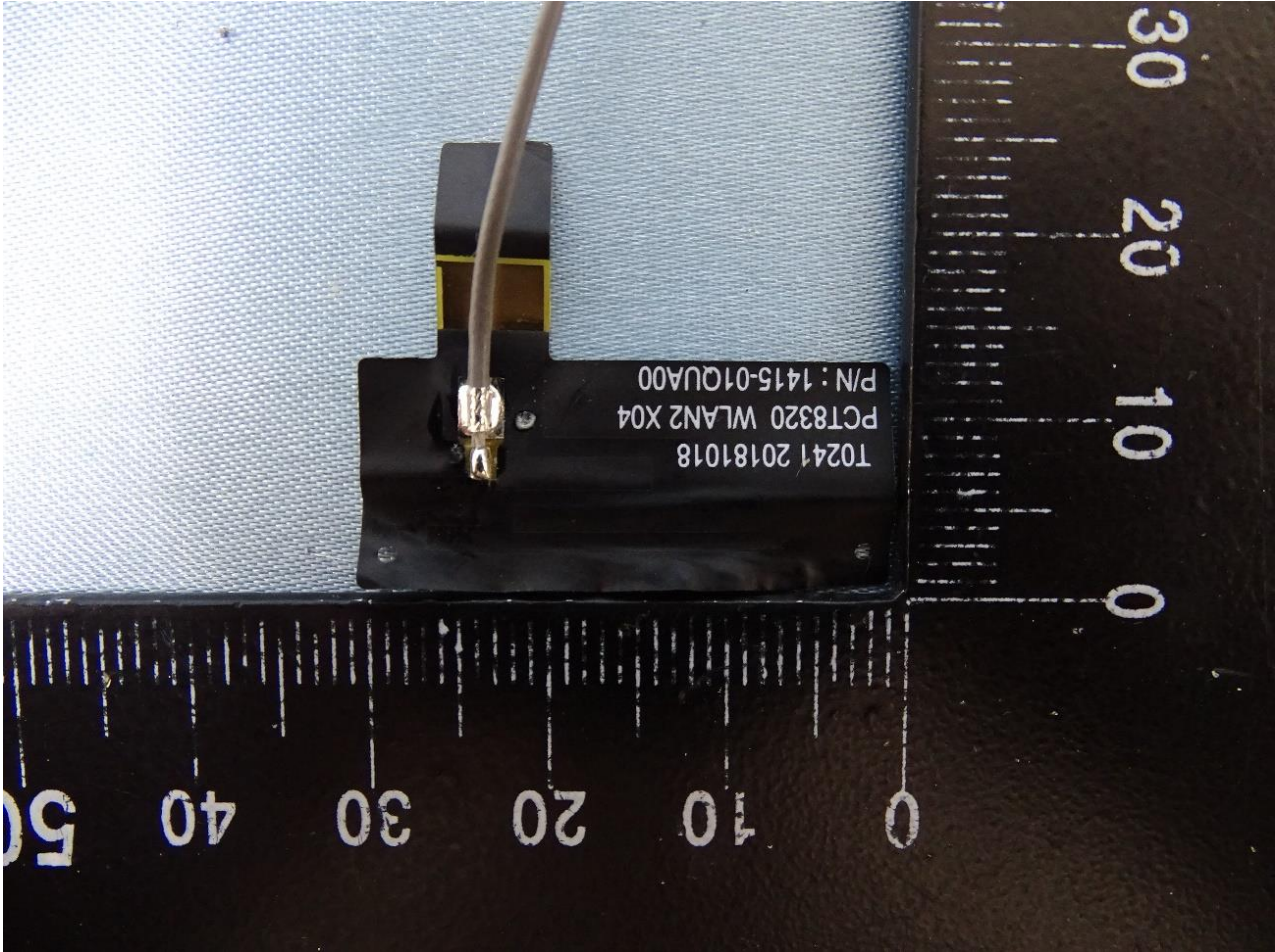

Brand Name: ZEBRA / Model Name: CC6000

Brand Name: ZEBRA / Model Name: CC6000

Brand Name: ZEBRA / Model Name: CC6000

Bluetooth and WLAN Antenna 1

Brand Name: ZEBRA / Model Name: CC6000

Brand Name: ZEBRA / Model Name: CC6000