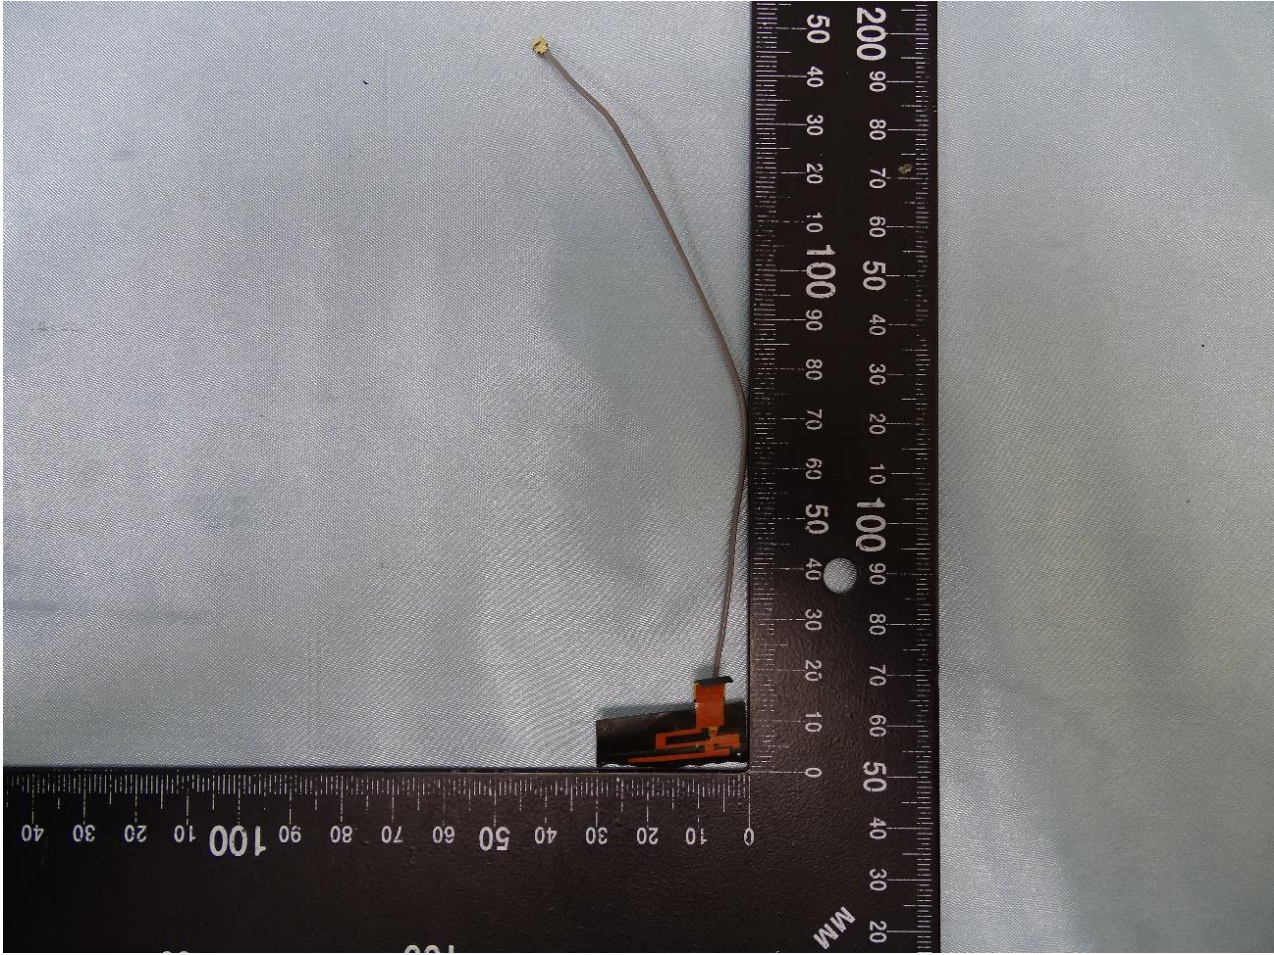

Brand Name: ZEBRA / Model Name: CC6000

Brand Name: ZEBRA / Model Name: CC6000

Brand Name: ZEBRA / Model Name: CC6000

Bluetooth and WLAN Antenna 1

Brand Name: ZEBRA / Model Name: CC6000

Brand Name: ZEBRA / Model Name: CC6000