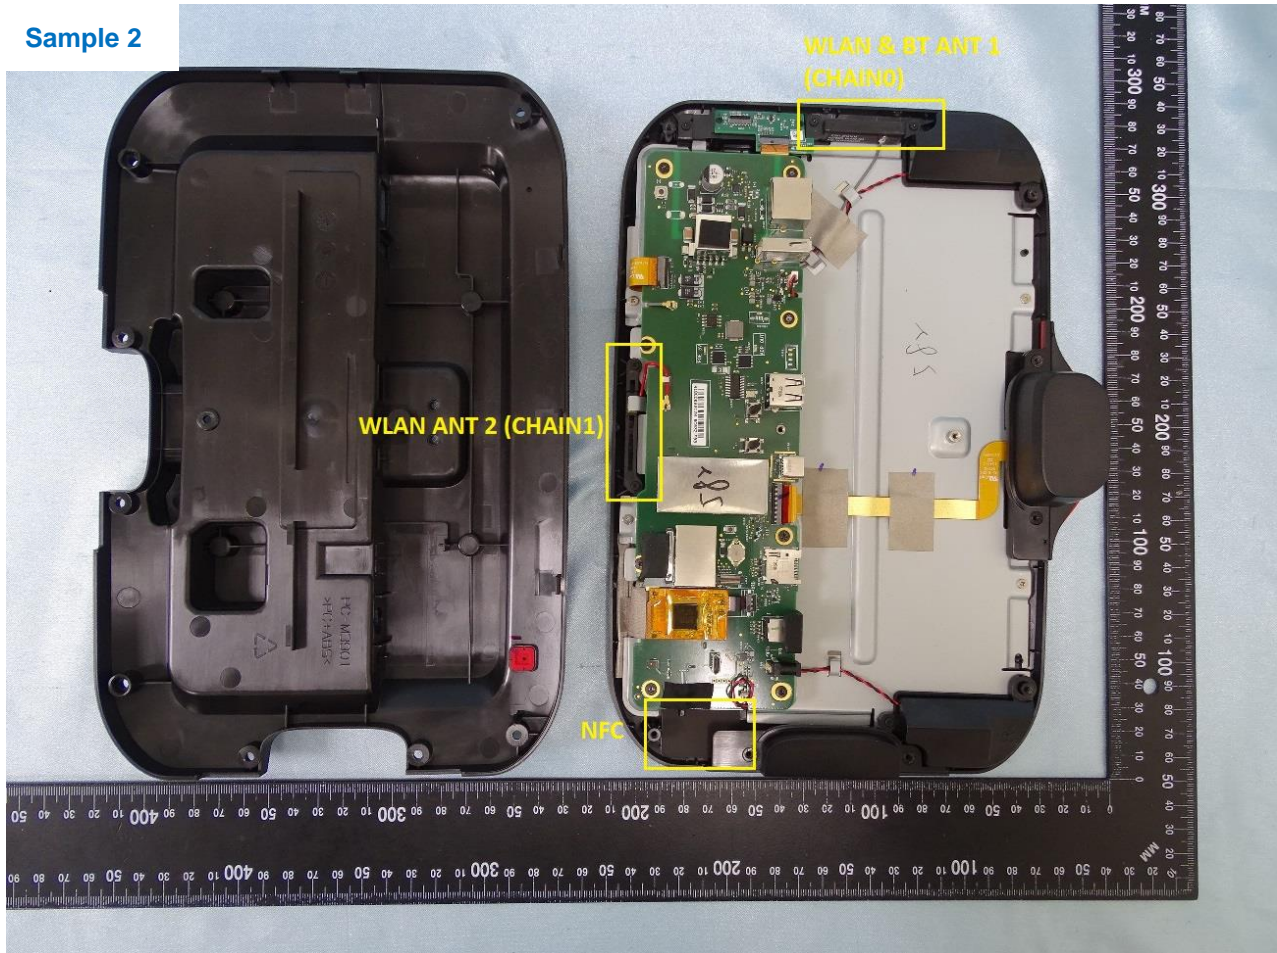

3. Internal Photograph of EUT

Brand Name: ZEBRA / Model Name: CC6000

Sample 1

Brand Name: ZEBRA / Model Name: CC6000

Sample 2

Brand Name: ZEBRA / Model Name: CC6000

Sample 3

Brand Name: ZEBRA / Model Name: CC6000

Sample 1

Brand Name: ZEBRA / Model Name: CC6000

Brand Name: ZEBRA / Model Name: CC6000

Brand Name: ZEBRA / Model Name: CC6000

Brand Name: ZEBRA / Model Name: CC6000

Brand Name: ZEBRA / Model Name: CC6000

Brand Name: ZEBRA / Model Name: CC6000