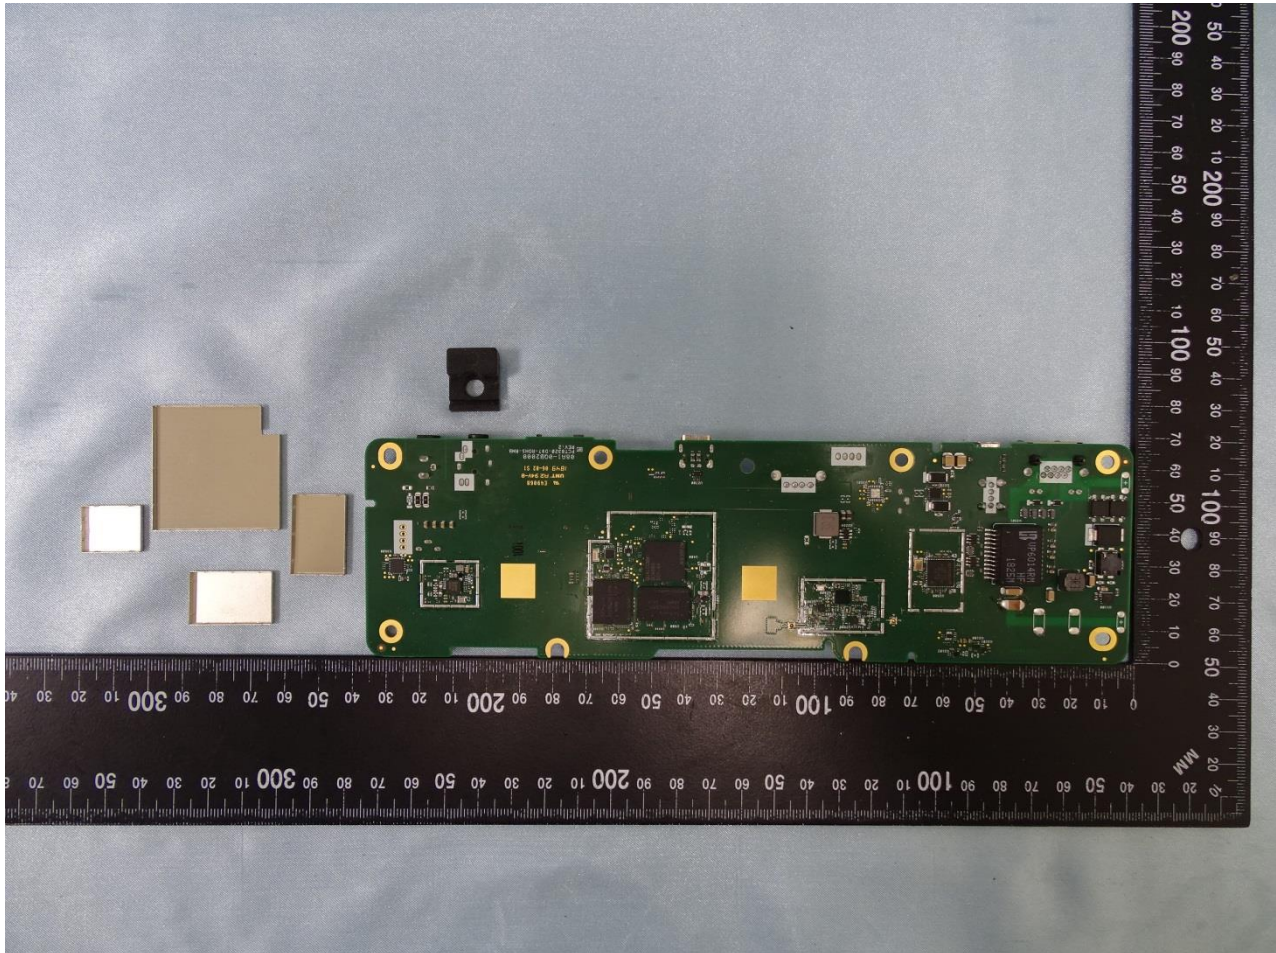

3. Internal Photograph of EUT

Brand Name: ZEBRA / Model Name: CC6000

Sample 1

Brand Name: ZEBRA / Model Name: CC6000

Sample 2

Brand Name: ZEBRA / Model Name: CC6000

Sample 3

Brand Name: ZEBRA / Model Name: CC6000

Sample 1

Brand Name: ZEBRA / Model Name: CC6000

Brand Name: ZEBRA / Model Name: CC6000

Brand Name: ZEBRA / Model Name: CC6000

Brand Name: ZEBRA / Model Name: CC6000

Brand Name: ZEBRA / Model Name: CC6000

Brand Name: ZEBRA / Model Name: CC6000