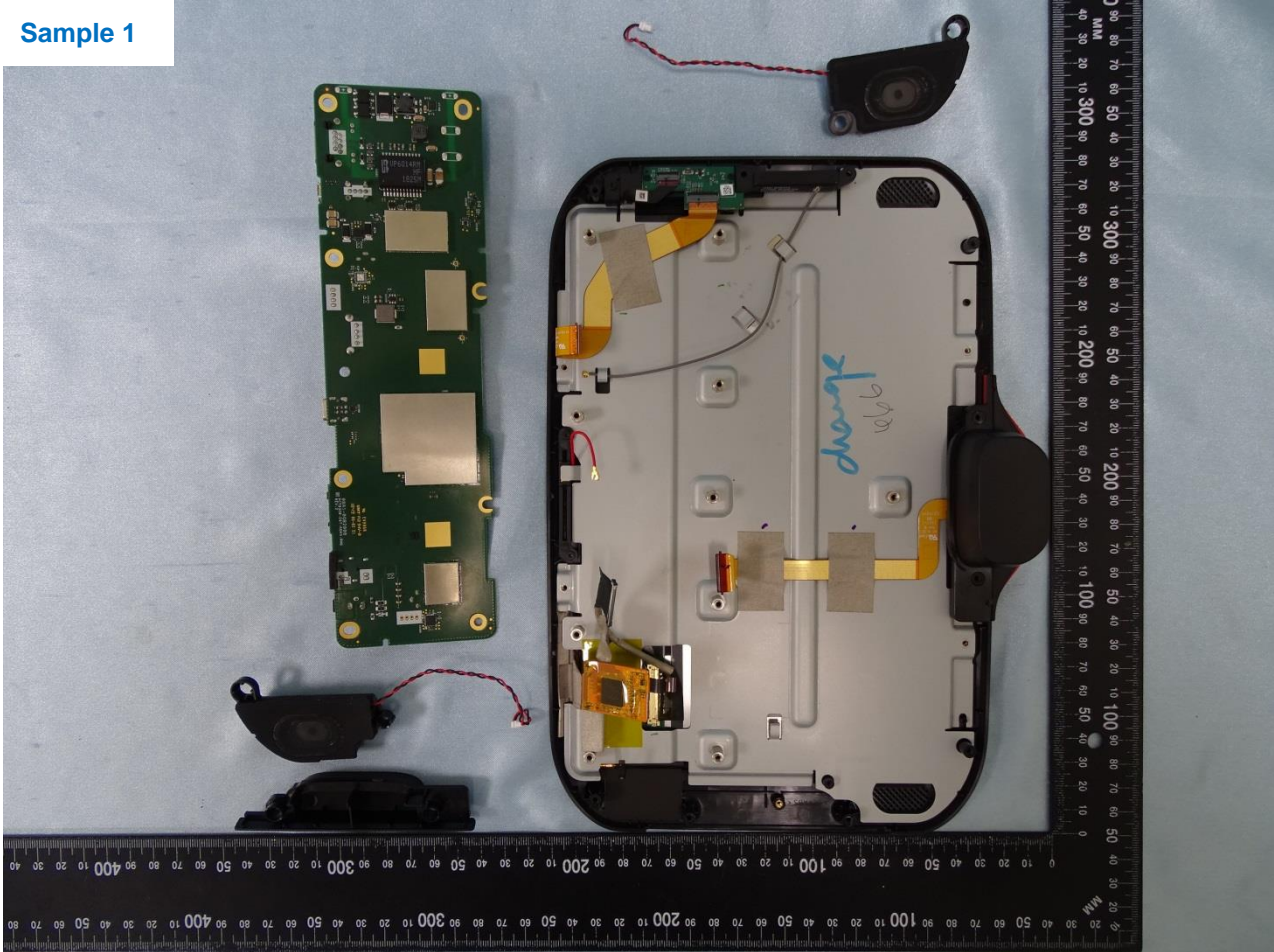

3. Internal Photograph of EUT

Brand Name: ZEBRA / Model Name: CC6000

Sample 1

Brand Name: ZEBRA / Model Name: CC6000

Sample 2

Brand Name: ZEBRA / Model Name: CC6000

Sample 3

Brand Name: ZEBRA / Model Name: CC6000

Sample 1

Brand Name: ZEBRA / Model Name: CC6000

Brand Name: ZEBRA / Model Name: CC6000

Brand Name: ZEBRA / Model Name: CC6000

Brand Name: ZEBRA / Model Name: CC6000

Brand Name: ZEBRA / Model Name: CC6000

Brand Name: ZEBRA / Model Name: CC6000