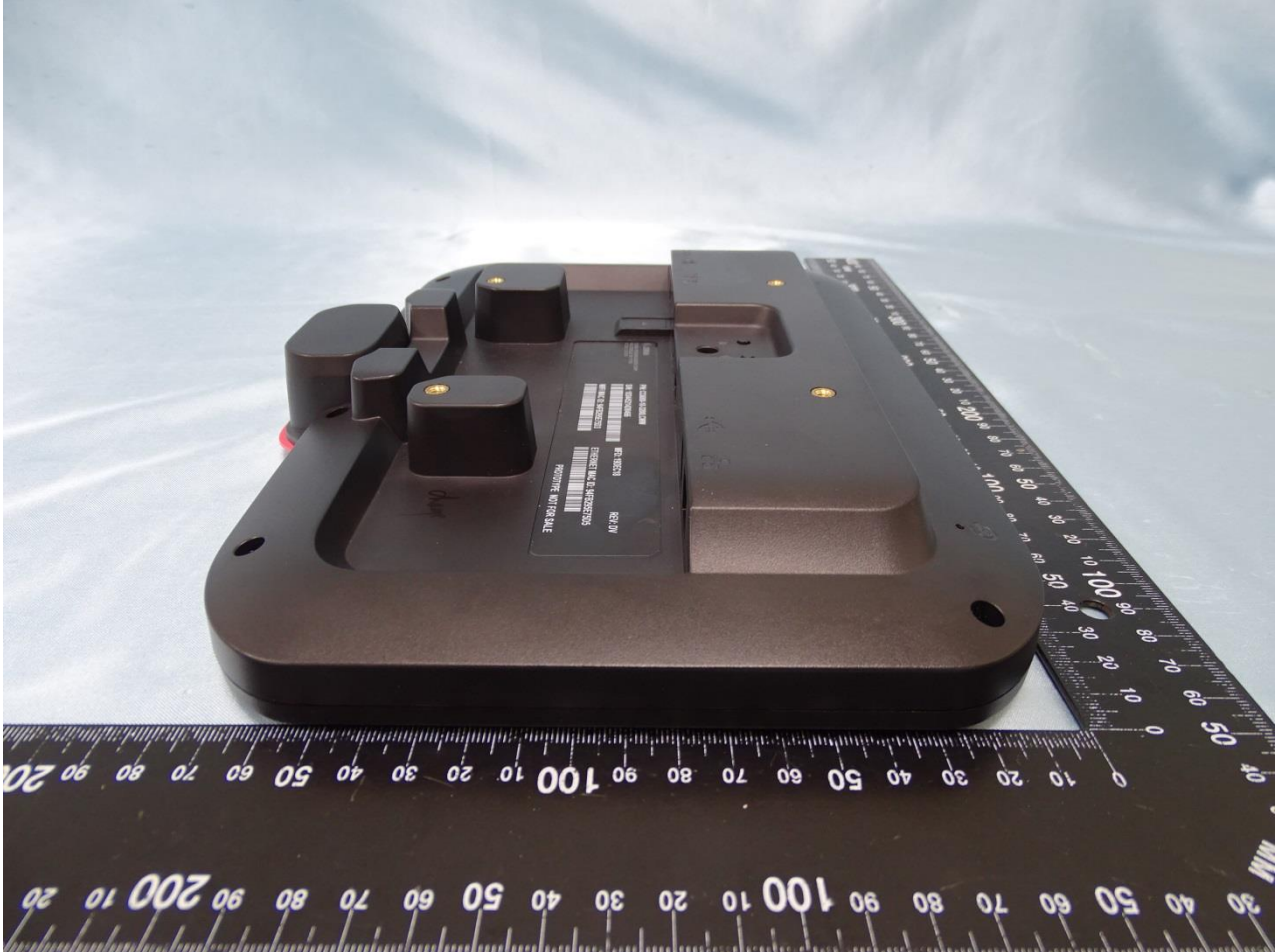

1. External Photograph of EUT

Brand Name: ZEBRA / Model Name: CC6000

Sample 1

Brand Name: ZEBRA / Model Name: CC6000

Brand Name: ZEBRA / Model Name: CC6000

Brand Name: ZEBRA / Model Name: CC6000

Brand Name: ZEBRA / Model Name: CC6000

Brand Name: ZEBRA / Model Name: CC6000

Brand Name: ZEBRA / Model Name: CC6000

Sample 2

Brand Name: ZEBRA / Model Name: CC6000

Brand Name: ZEBRA / Model Name: CC6000

Brand Name: ZEBRA / Model Name: CC6000

Brand Name: ZEBRA / Model Name: CC6000