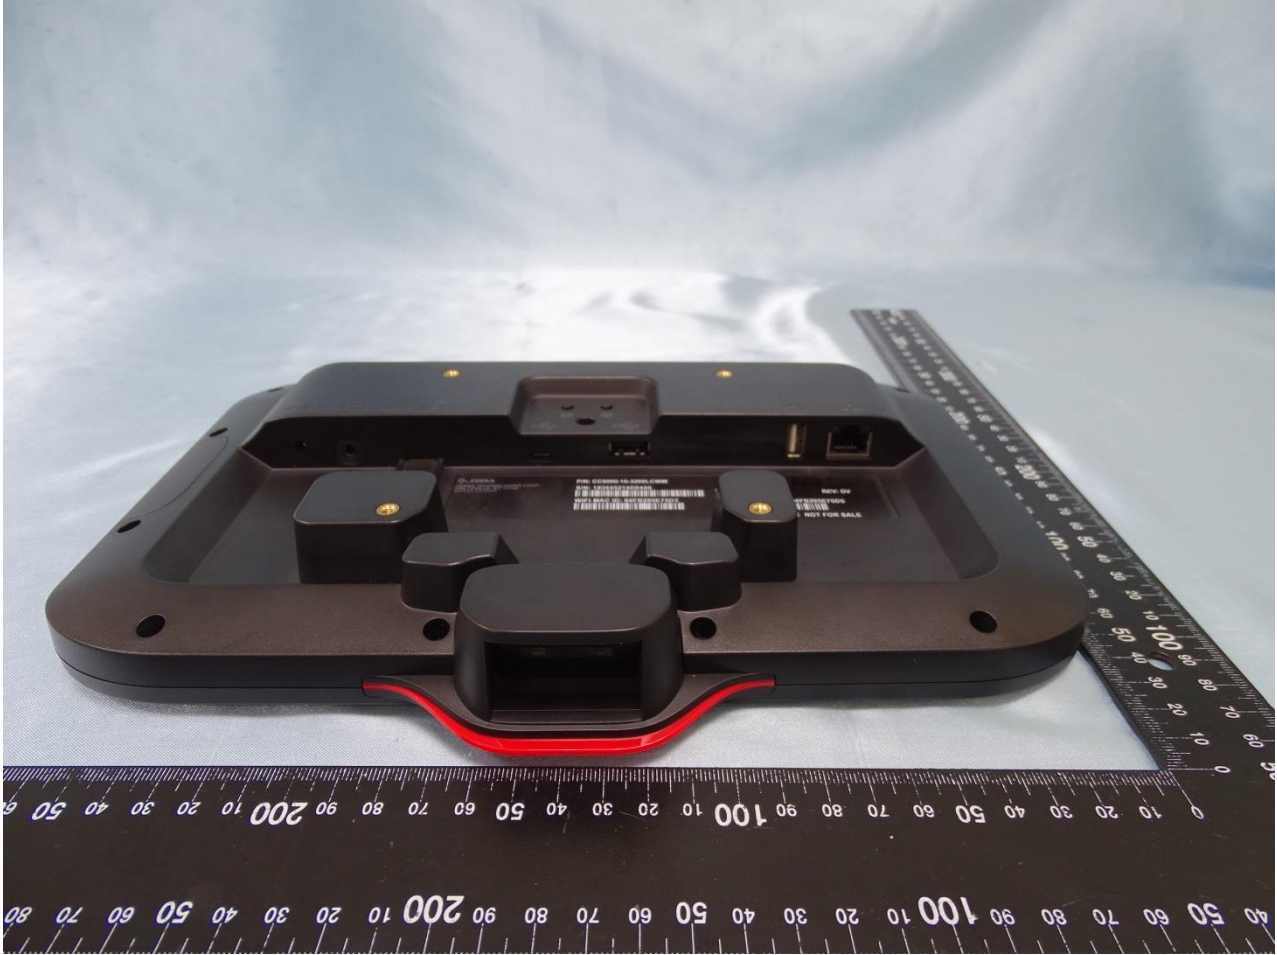

1. External Photograph of EUT

Brand Name: ZEBRA / Model Name: CC6000

Sample 1

Brand Name: ZEBRA / Model Name: CC6000

Brand Name: ZEBRA / Model Name: CC6000

Brand Name: ZEBRA / Model Name: CC6000

Brand Name: ZEBRA / Model Name: CC6000

Brand Name: ZEBRA / Model Name: CC6000

Brand Name: ZEBRA / Model Name: CC6000

Sample 2

Brand Name: ZEBRA / Model Name: CC6000

Brand Name: ZEBRA / Model Name: CC6000

Brand Name: ZEBRA / Model Name: CC6000

Brand Name: ZEBRA / Model Name: CC6000

Brand Name: ZEBRA / Model Name: CC6000

Brand Name: ZEBRA / Model Name: CC6000

Sample 3

Brand Name: ZEBRA / Model Name: CC6000

Brand Name: ZEBRA / Model Name: CC6000

Brand Name: ZEBRA / Model Name: CC6000

Brand Name: ZEBRA / Model Name: CC6000

Brand Name: ZEBRA / Model Name: CC6000

2. Photograph of Accessory

Brand Name: ZEBRA / Model Name: CC6000

Specification of Accessory		
AC Adaptor	Brand Name	ZEBRA
	Part Number	PWR-BUA5V16W0WW
DC cable	Brand Name	ZEBRA
	Part Number	CBL-DC-383A1-01
AC Cable	Brand Name	ZEBRA
	Part Number	50-16000-182R