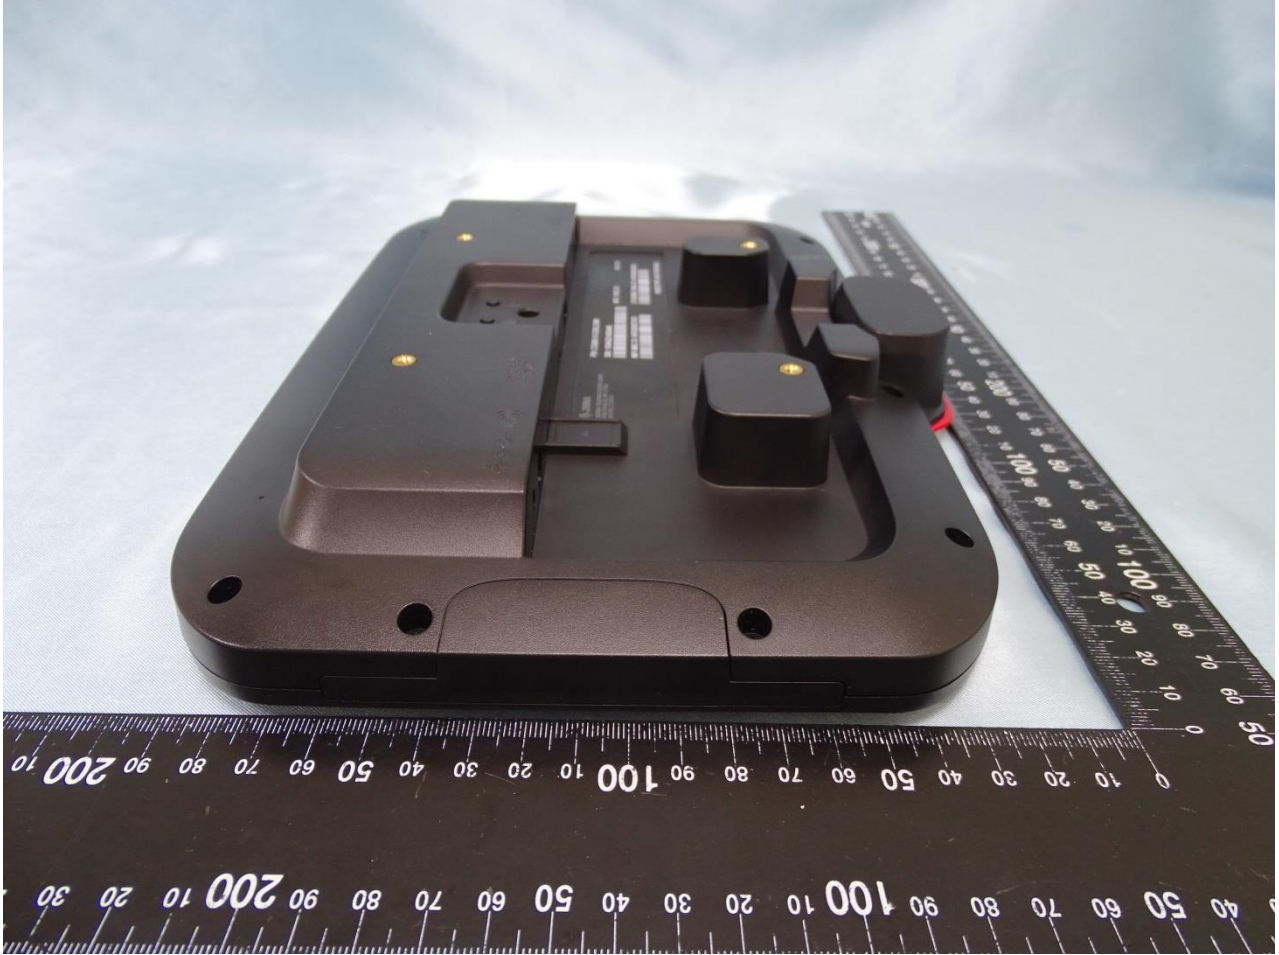

1. External Photograph of EUT

Brand Name: ZEBRA / Model Name: CC6000

Sample 1

Brand Name: ZEBRA / Model Name: CC6000

Brand Name: ZEBRA / Model Name: CC6000

Brand Name: ZEBRA / Model Name: CC6000

Brand Name: ZEBRA / Model Name: CC6000

Brand Name: ZEBRA / Model Name: CC6000

Brand Name: ZEBRA / Model Name: CC6000

Sample 2

Brand Name: ZEBRA / Model Name: CC6000

Brand Name: ZEBRA / Model Name: CC6000

Brand Name: ZEBRA / Model Name: CC6000

Brand Name: ZEBRA / Model Name: CC6000