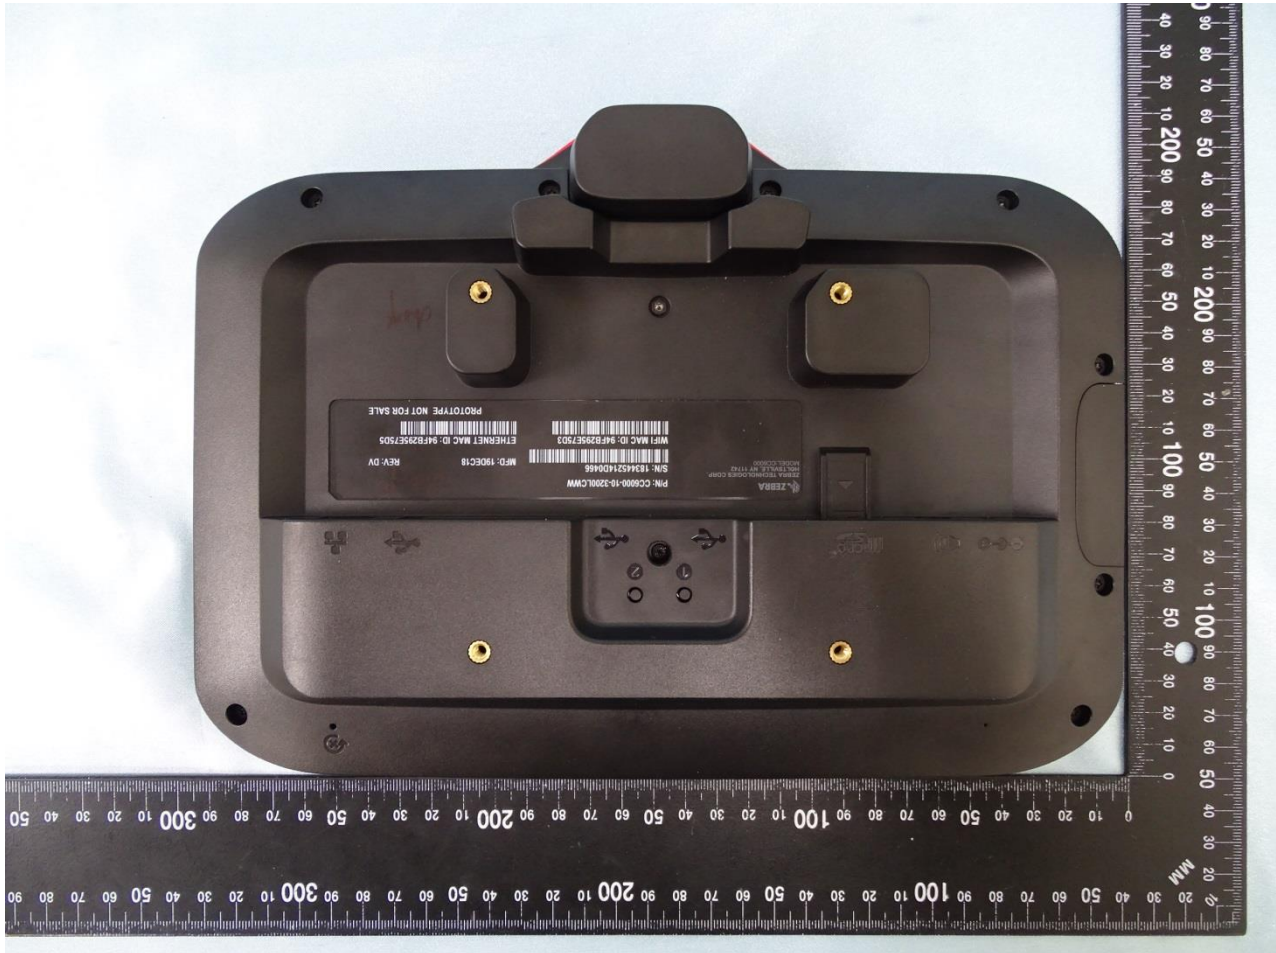

1. External Photograph of EUT

Brand Name: ZEBRA / Model Name: CC6000

Sample 1

Brand Name: ZEBRA / Model Name: CC6000

Brand Name: ZEBRA / Model Name: CC6000

Brand Name: ZEBRA / Model Name: CC6000

Brand Name: ZEBRA / Model Name: CC6000

Brand Name: ZEBRA / Model Name: CC6000

Brand Name: ZEBRA / Model Name: CC6000

Sample 2

Brand Name: ZEBRA / Model Name: CC6000

Brand Name: ZEBRA / Model Name: CC6000

Brand Name: ZEBRA / Model Name: CC6000

Brand Name: ZEBRA / Model Name: CC6000