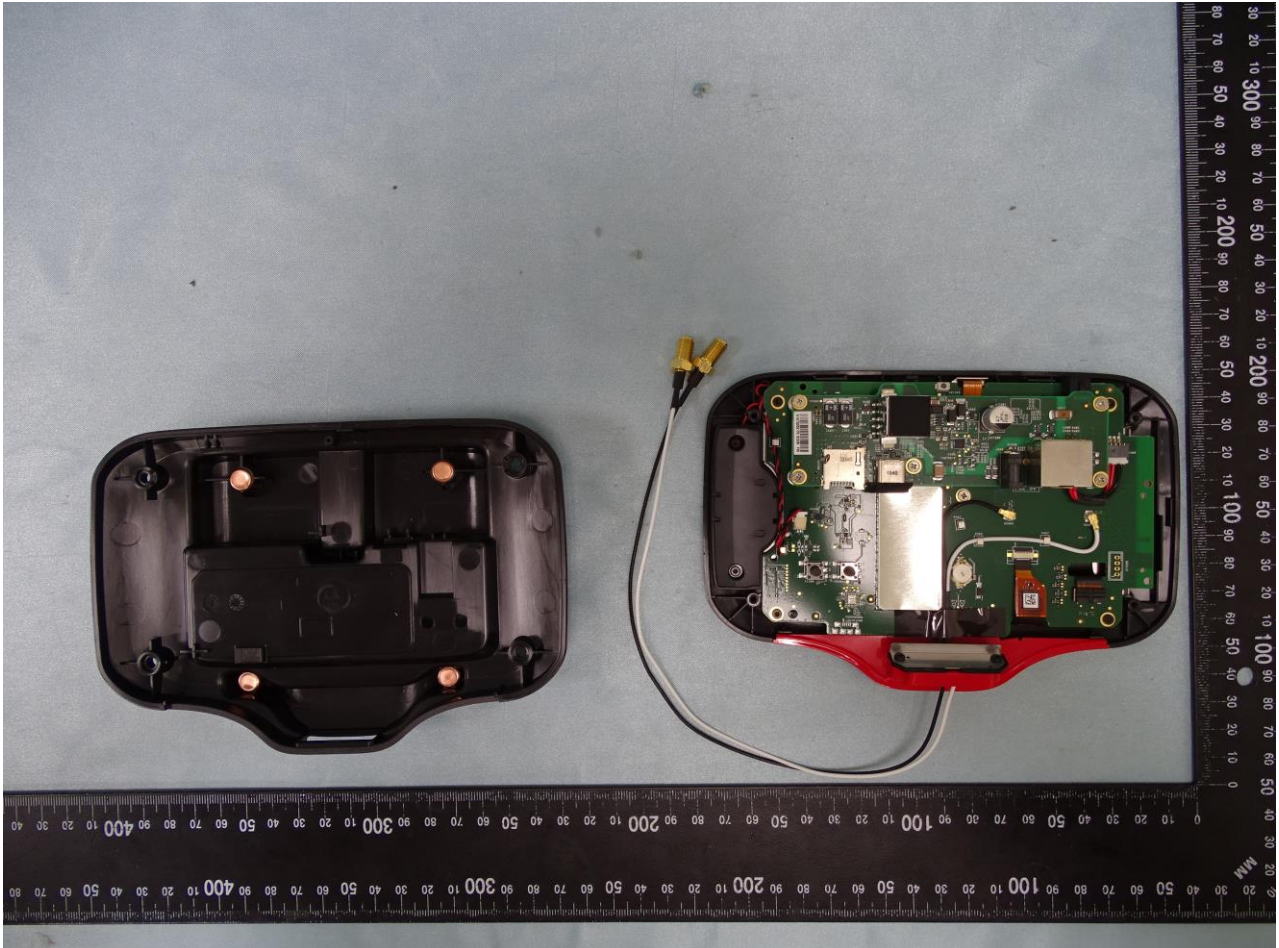

Brand Name: ZEBRA / Model Name: CC600

Brand Name: ZEBRA / Model Name: CC600

2. Accessory

Brand Name: ZEBRA / Model Name: CC600

Specification of Accessory		
Bluetooth & WLAN External Antenna	Brand Name	N/A
	Model Name	N/A

Remark: For accessories equipped with this EUT, please refer to the following photos.

3. Internal Photograph of EUT

Brand Name: ZEBRA / Model Name: CC600

Brand Name: ZEBRA / Model Name: CC600

Bluetooth & WLAN External Antenna 1
Bluetooth & WLAN External Antenna 2