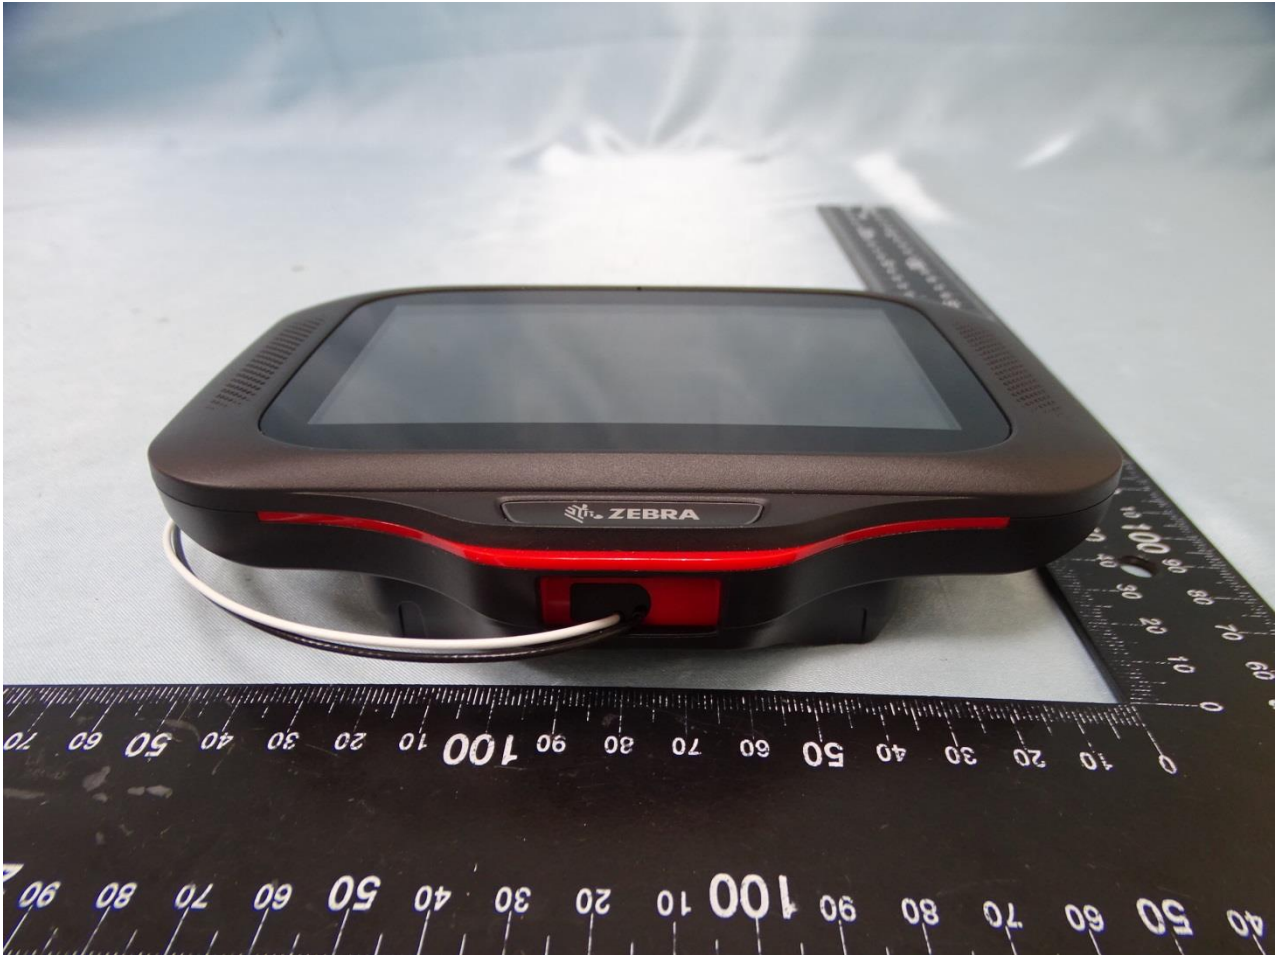

1. External Photograph of EUT

Brand Name: ZEBRA / Model Name: CC600

Brand Name: ZEBRA / Model Name: CC600

Brand Name: ZEBRA / Model Name: CC600

Brand Name: ZEBRA / Model Name: CC600

Brand Name: ZEBRA / Model Name: CC600

Brand Name: ZEBRA / Model Name: CC600

Brand Name: ZEBRA / Model Name: CC600

2. Accessory

Brand Name: ZEBRA / Model Name: CC600

Specification of Accessory		
Bluetooth & WLAN External Antenna	Brand Name	N/A
	Model Name	N/A

Remark: For accessories equipped with this EUT, please refer to the following photos.

3. Internal Photograph of EUT

Brand Name: ZEBRA / Model Name: CC600

Brand Name: ZEBRA / Model Name: CC600

Bluetooth & WLAN External Antenna 1
Bluetooth & WLAN External Antenna 2