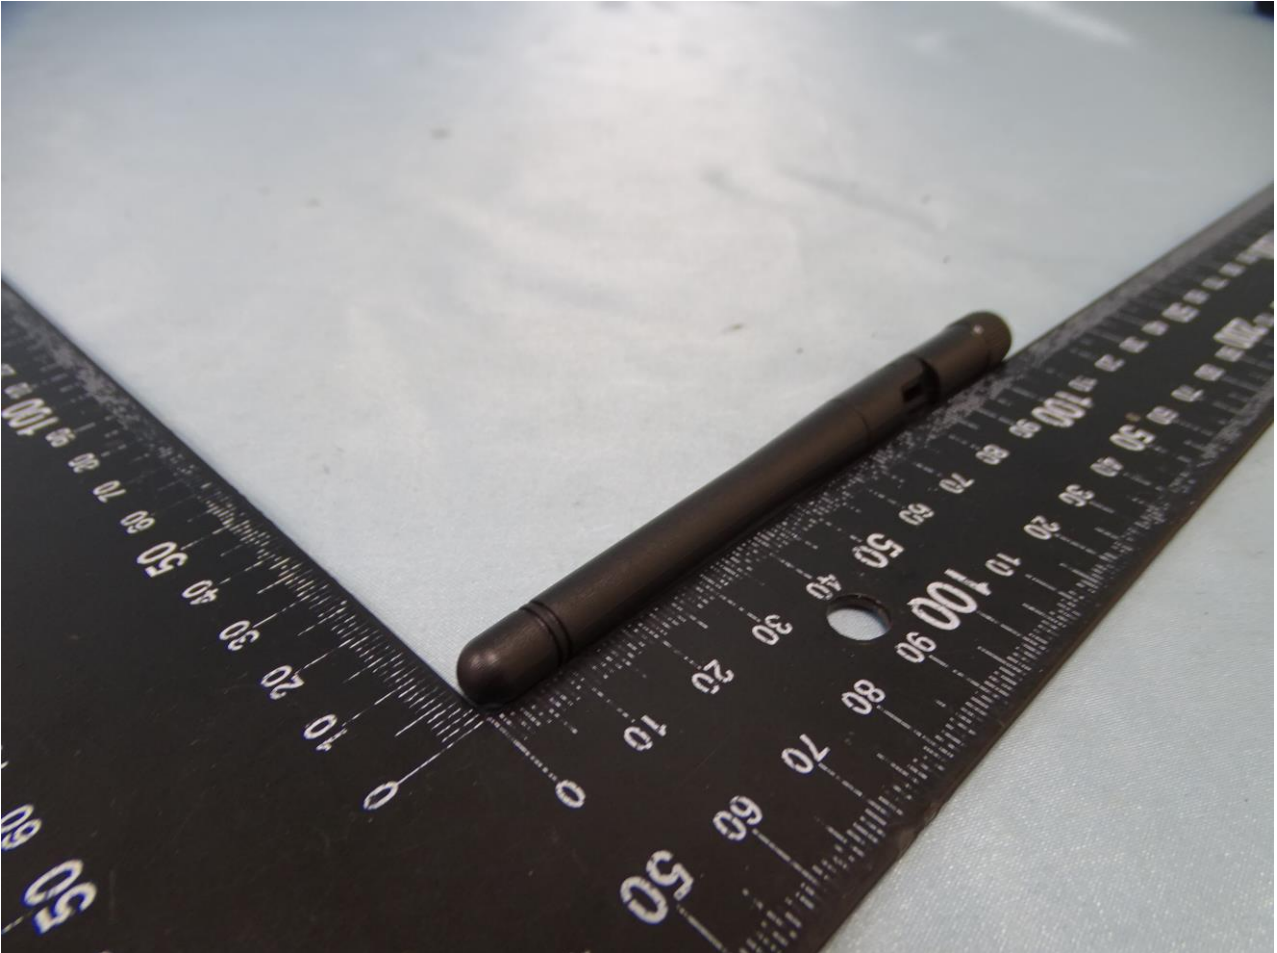

Brand Name: ZEBRA / Model Name: CC600