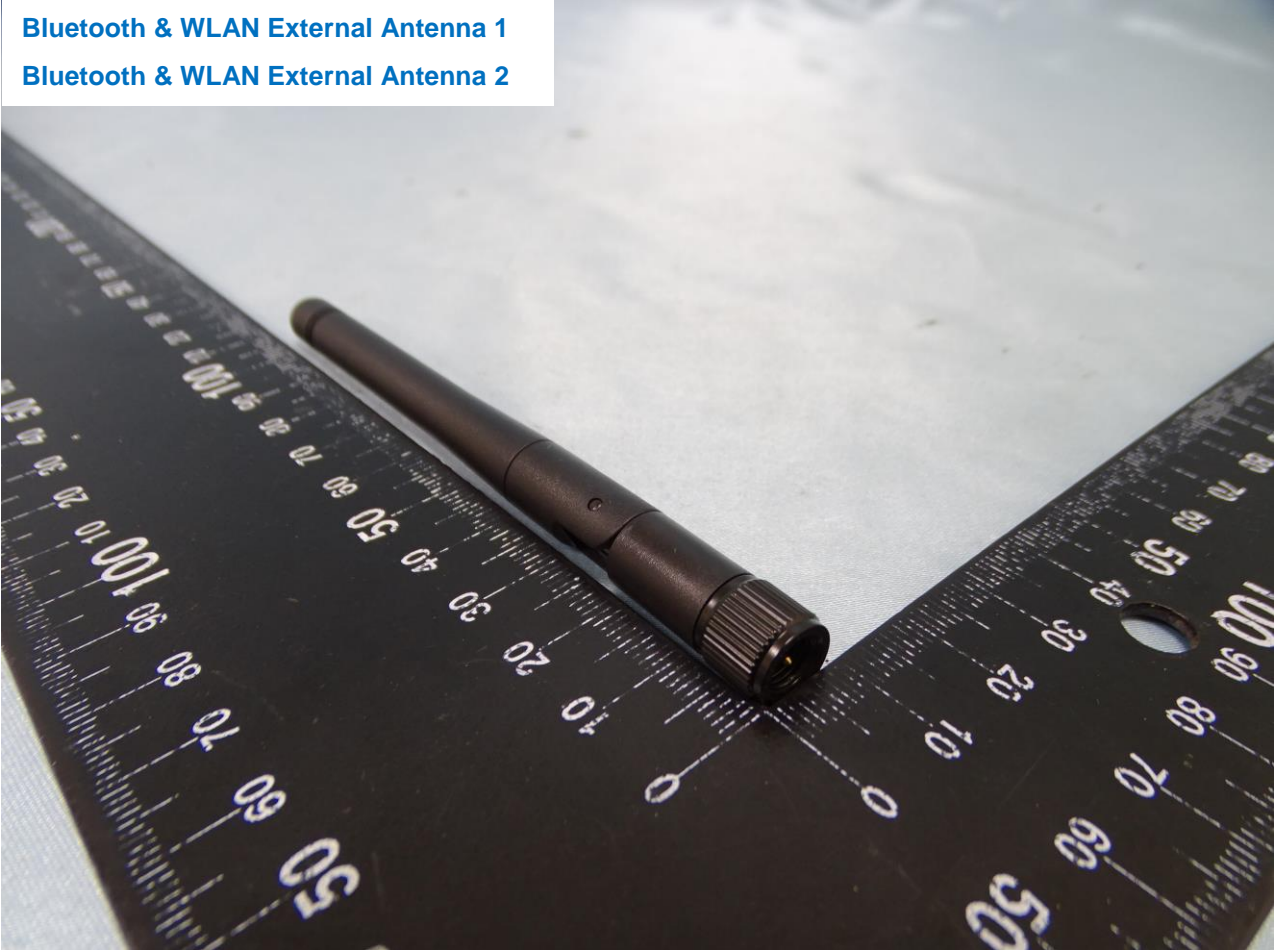

Remark: For accessories equipped with this EUT, please refer to the following photos.

3. Internal Photograph of EUT

Brand Name: ZEBRA / Model Name: CC600

Brand Name: ZEBRA / Model Name: CC600

Bluetooth & WLAN External Antenna 1
Bluetooth & WLAN External Antenna 2