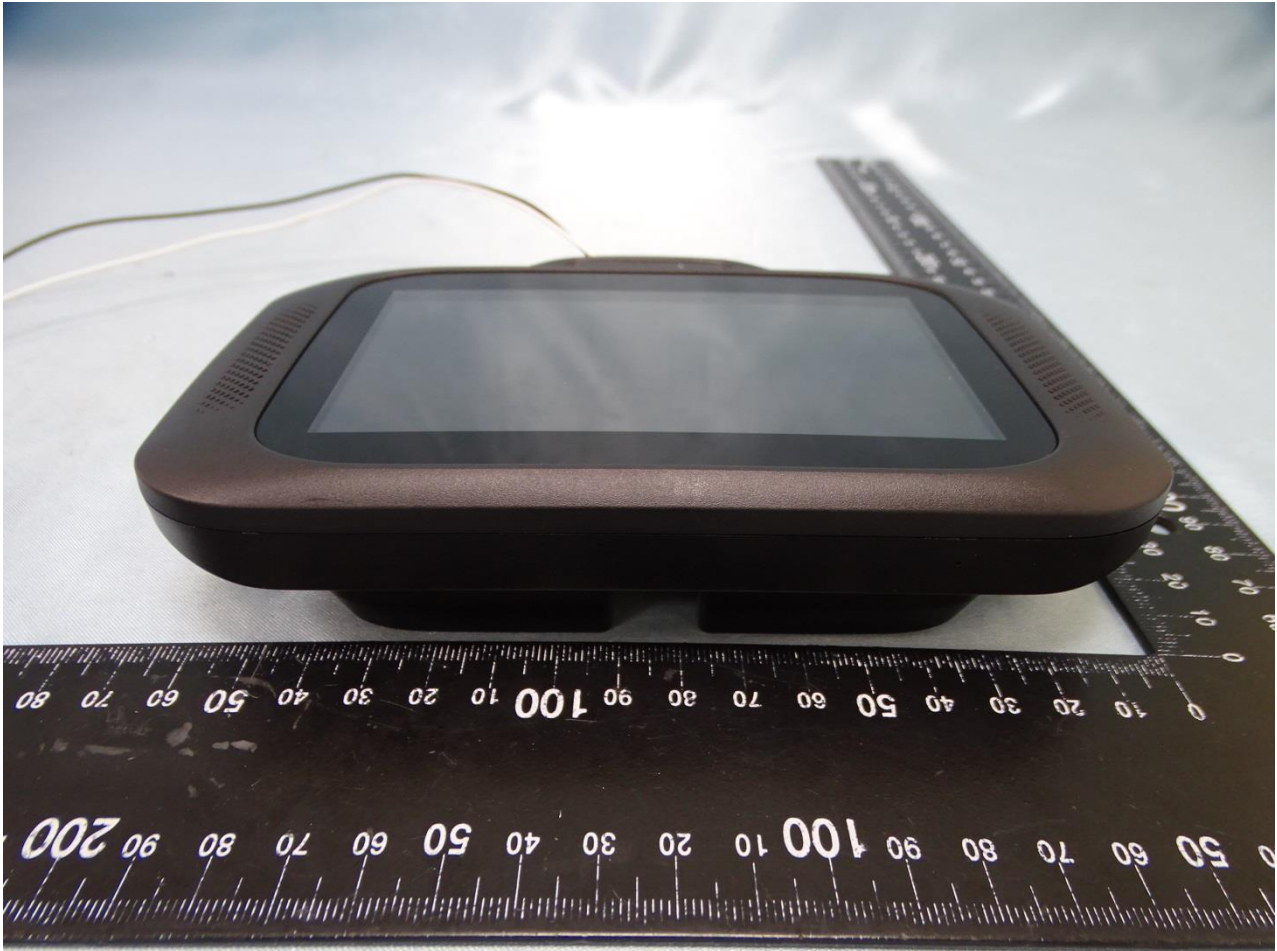

1. External Photograph of EUT

Brand Name: ZEBRA / Model Name: CC600

Brand Name: ZEBRA / Model Name: CC600

Brand Name: ZEBRA / Model Name: CC600

Brand Name: ZEBRA / Model Name: CC600

Brand Name: ZEBRA / Model Name: CC600

Brand Name: ZEBRA / Model Name: CC600

Brand Name: ZEBRA / Model Name: CC600

2. Accessory

Brand Name: ZEBRA / Model Name: CC600

Specification of Accessory		
Bluetooth & WLAN External Antenna	Brand Name	N/A
	Model Name	N/A

Remark: For accessories equipped with this EUT, please refer to the following photos.

3. Internal Photograph of EUT

Brand Name: ZEBRA / Model Name: CC600

Brand Name: ZEBRA / Model Name: CC600

Bluetooth & WLAN External Antenna 1
Bluetooth & WLAN External Antenna 2