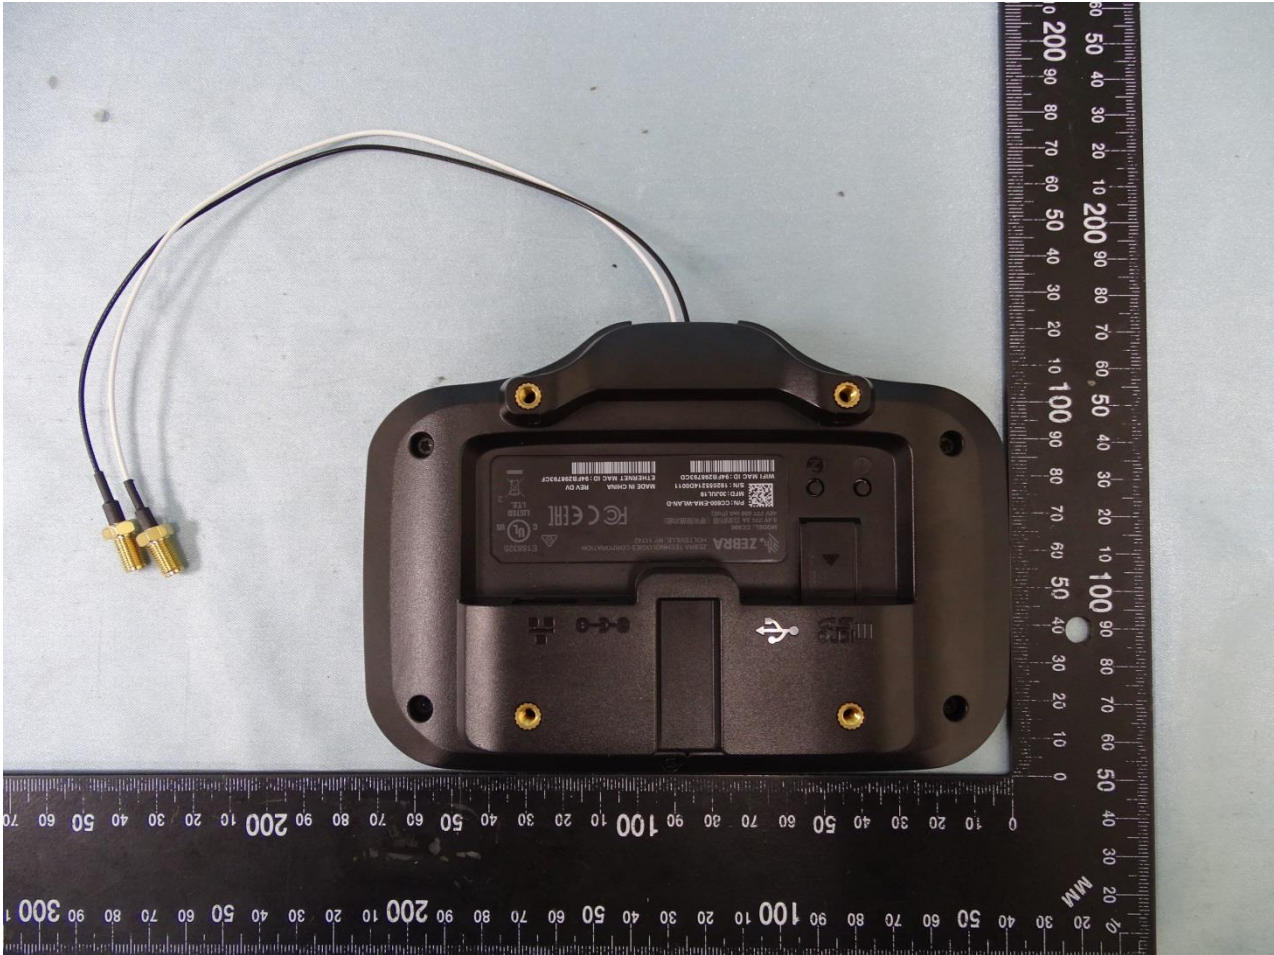

1. External Photograph of EUT

Brand Name: ZEBRA / Model Name: CC600

Brand Name: ZEBRA / Model Name: CC600

Brand Name: ZEBRA / Model Name: CC600

Brand Name: ZEBRA / Model Name: CC600

Brand Name: ZEBRA / Model Name: CC600

Brand Name: ZEBRA / Model Name: CC600

Brand Name: ZEBRA / Model Name: CC600

2. Accessory

Brand Name: ZEBRA / Model Name: CC600

Specification of Accessory		
Bluetooth & WLAN External Antenna	Brand Name	N/A
	Model Name	N/A