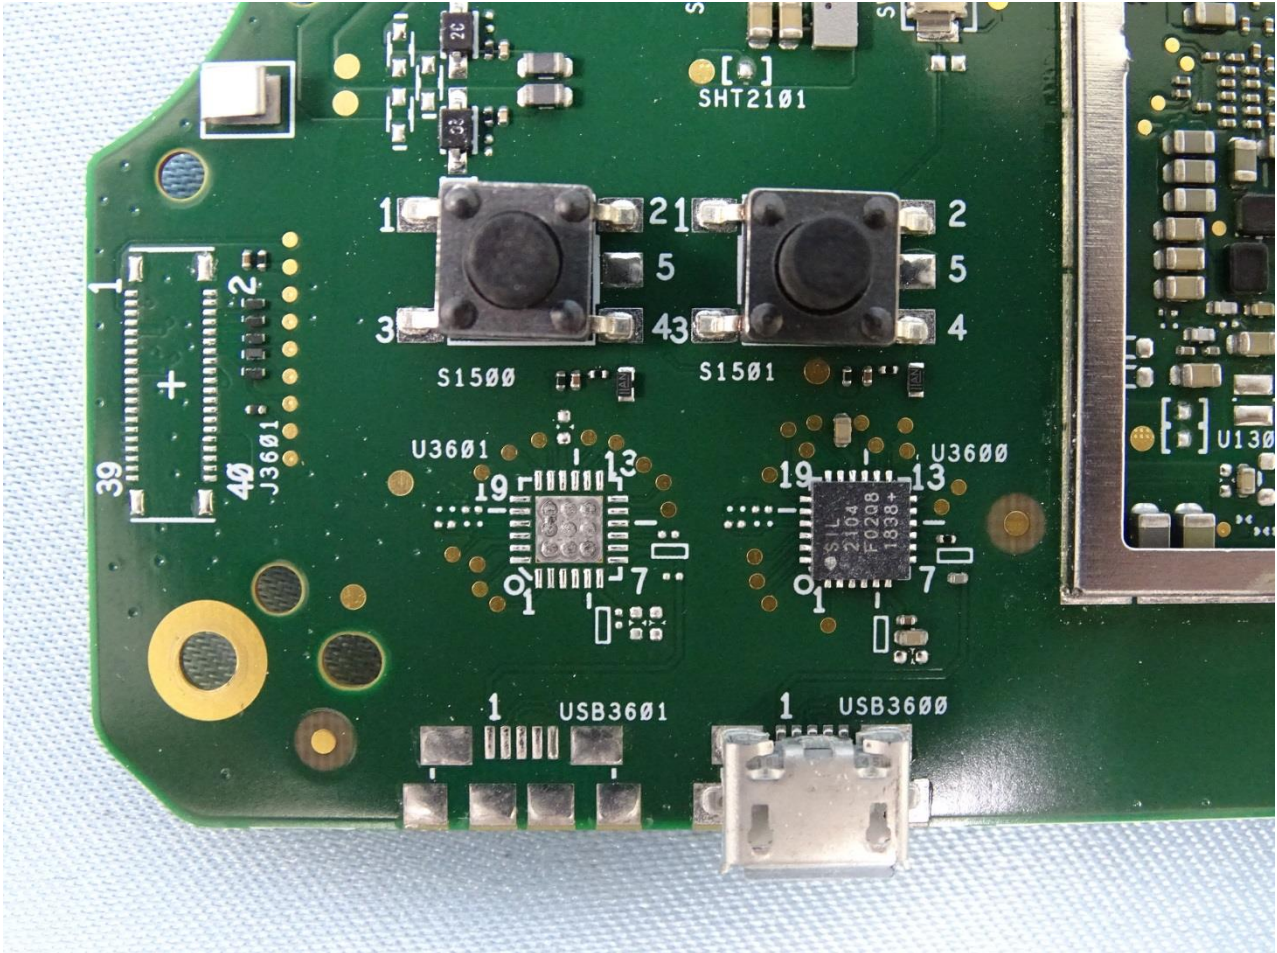

Brand Name: ZEBRA / Model Name: CC600

Brand Name: ZEBRA / Model Name: CC600

Brand Name: ZEBRA / Model Name: CC600

Brand Name: ZEBRA / Model Name: CC600

Brand Name: ZEBRA / Model Name: CC600

Brand Name: ZEBRA / Model Name: CC600

Brand Name: ZEBRA / Model Name: CC600

Brand Name: ZEBRA / Model Name: CC600

Brand Name: ZEBRA / Model Name: CC600

Brand Name: ZEBRA / Model Name: CC600

Brand Name: ZEBRA / Model Name: CC600

WLAN Antenna 1 (Chain 0)

Brand Name: ZEBRA / Model Name: CC600

Brand Name: ZEBRA / Model Name: CC600

WLAN Antenna 2 (Chain 0)

Brand Name: ZEBRA / Model Name: CC600