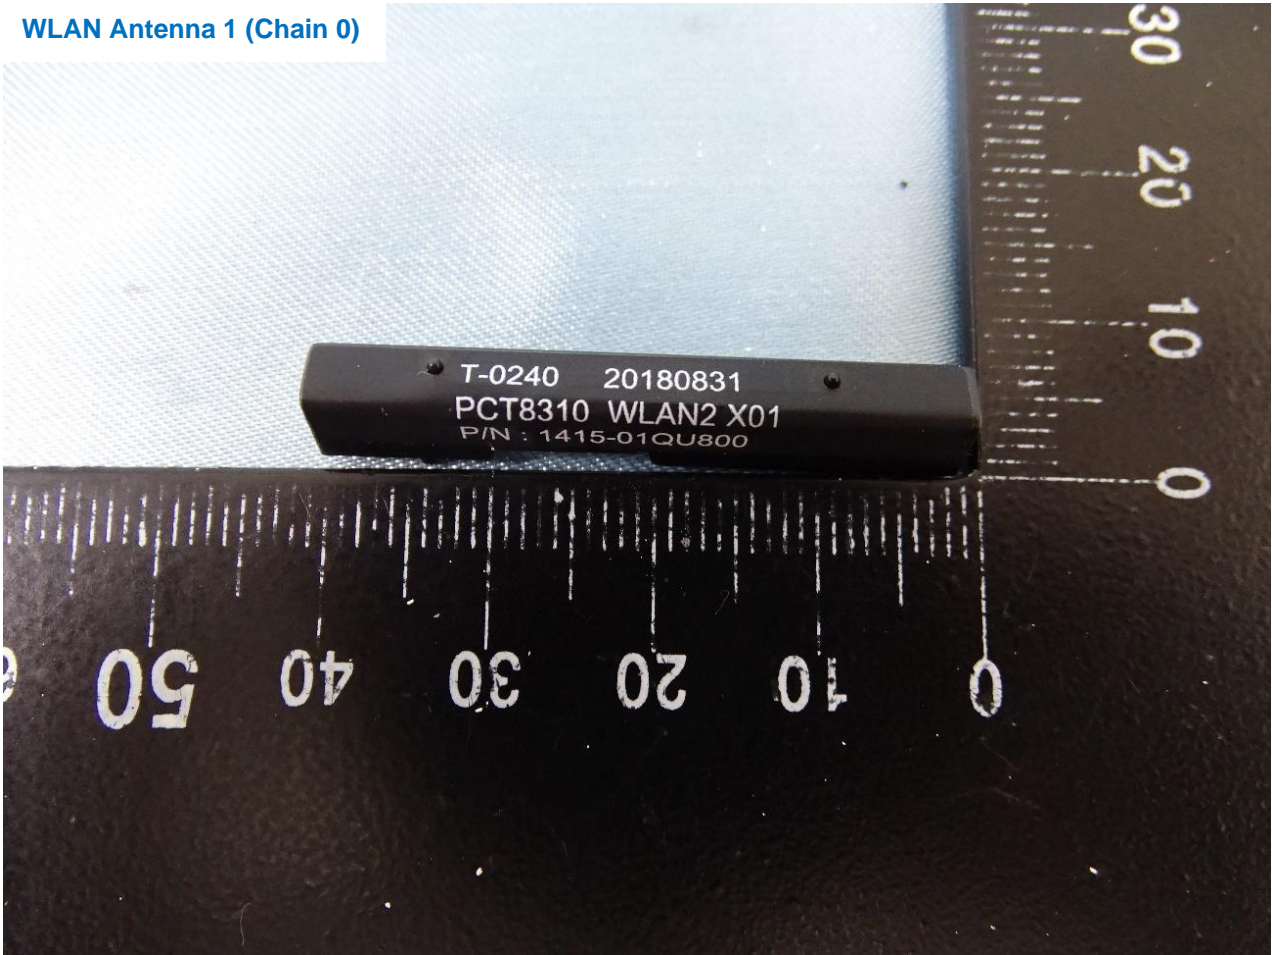

Brand Name: ZEBRA / Model Name: CC600

Brand Name: ZEBRA / Model Name: CC600

Brand Name: ZEBRA / Model Name: CC600

Brand Name: ZEBRA / Model Name: CC600

Brand Name: ZEBRA / Model Name: CC600

WLAN Antenna 1 (Chain 0)