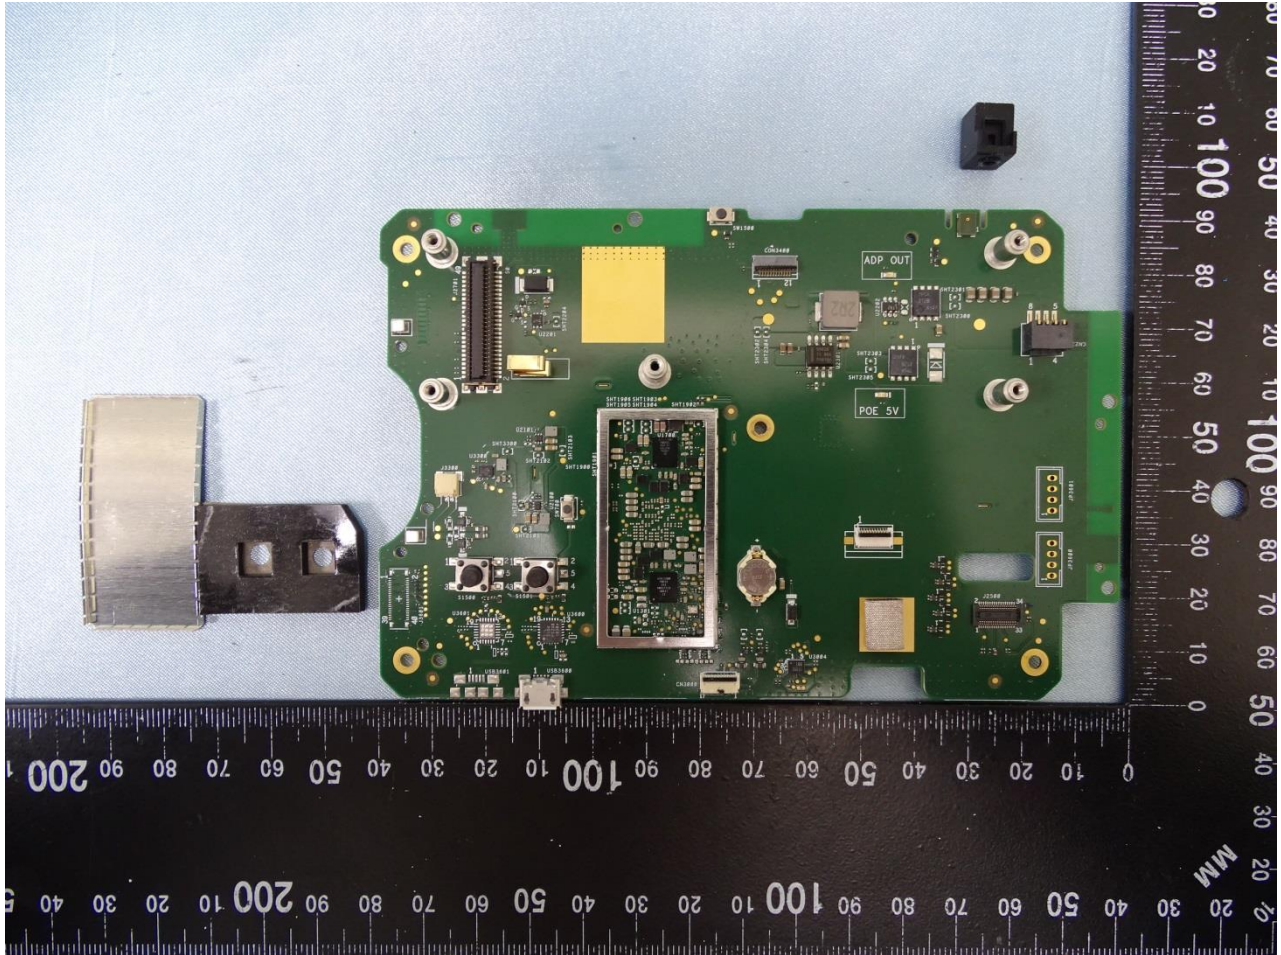

Brand Name: ZEBRA / Model Name: CC600

Brand Name: ZEBRA / Model Name: CC600

Brand Name: ZEBRA / Model Name: CC600

Brand Name: ZEBRA / Model Name: CC600

Brand Name: ZEBRA / Model Name: CC600

Brand Name: ZEBRA / Model Name: CC600

Brand Name: ZEBRA / Model Name: CC600

Brand Name: ZEBRA / Model Name: CC600

Brand Name: ZEBRA / Model Name: CC600

Brand Name: ZEBRA / Model Name: CC600

Brand Name: ZEBRA / Model Name: CC600

WLAN Antenna 1 (Chain 0)

Brand Name: ZEBRA / Model Name: CC600

Brand Name: ZEBRA / Model Name: CC600

WLAN Antenna 2 (Chain 0)

Brand Name: ZEBRA / Model Name: CC600