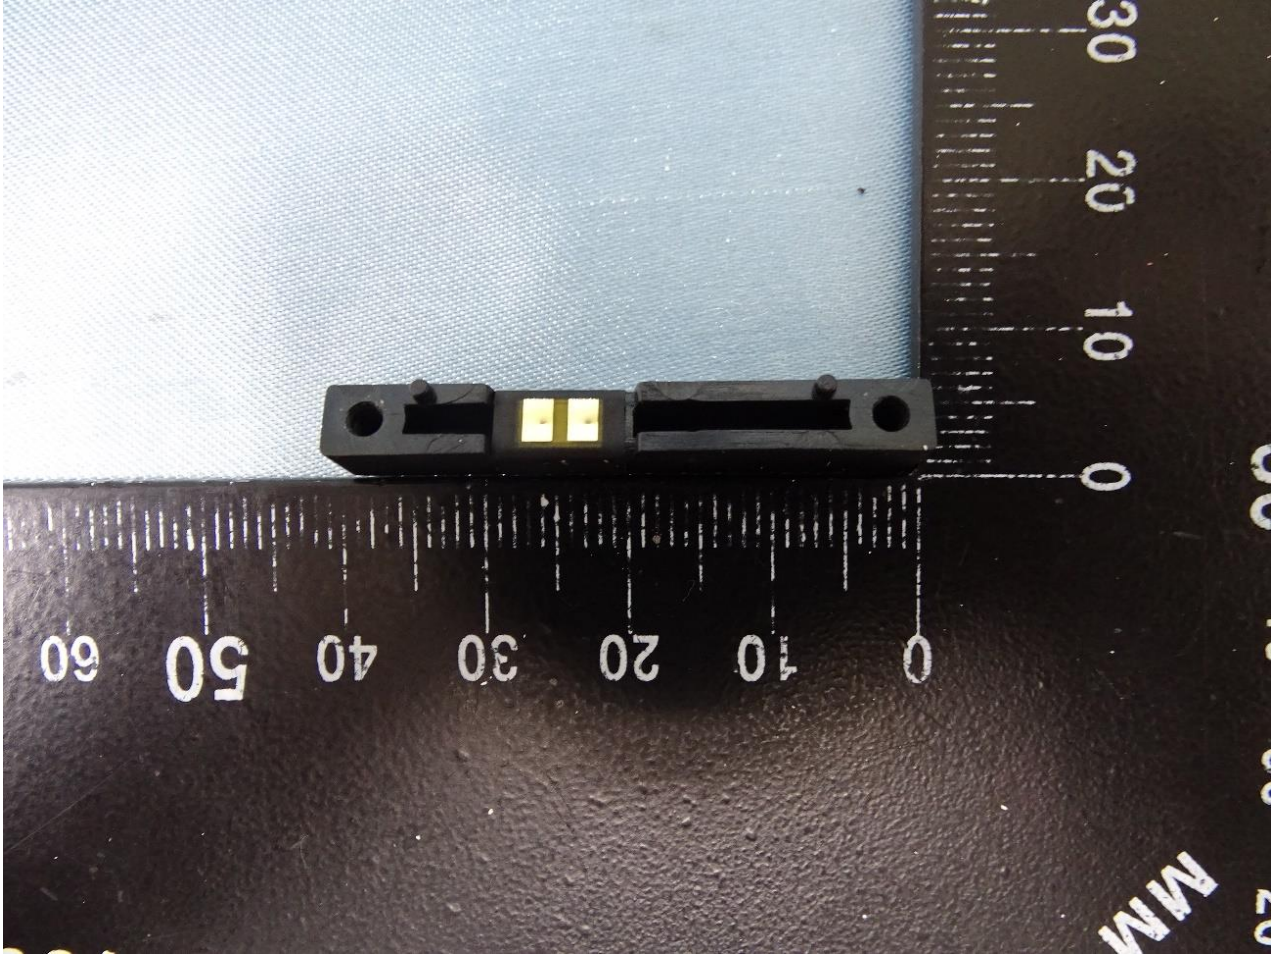

Brand Name: ZEBRA / Model Name: CC600