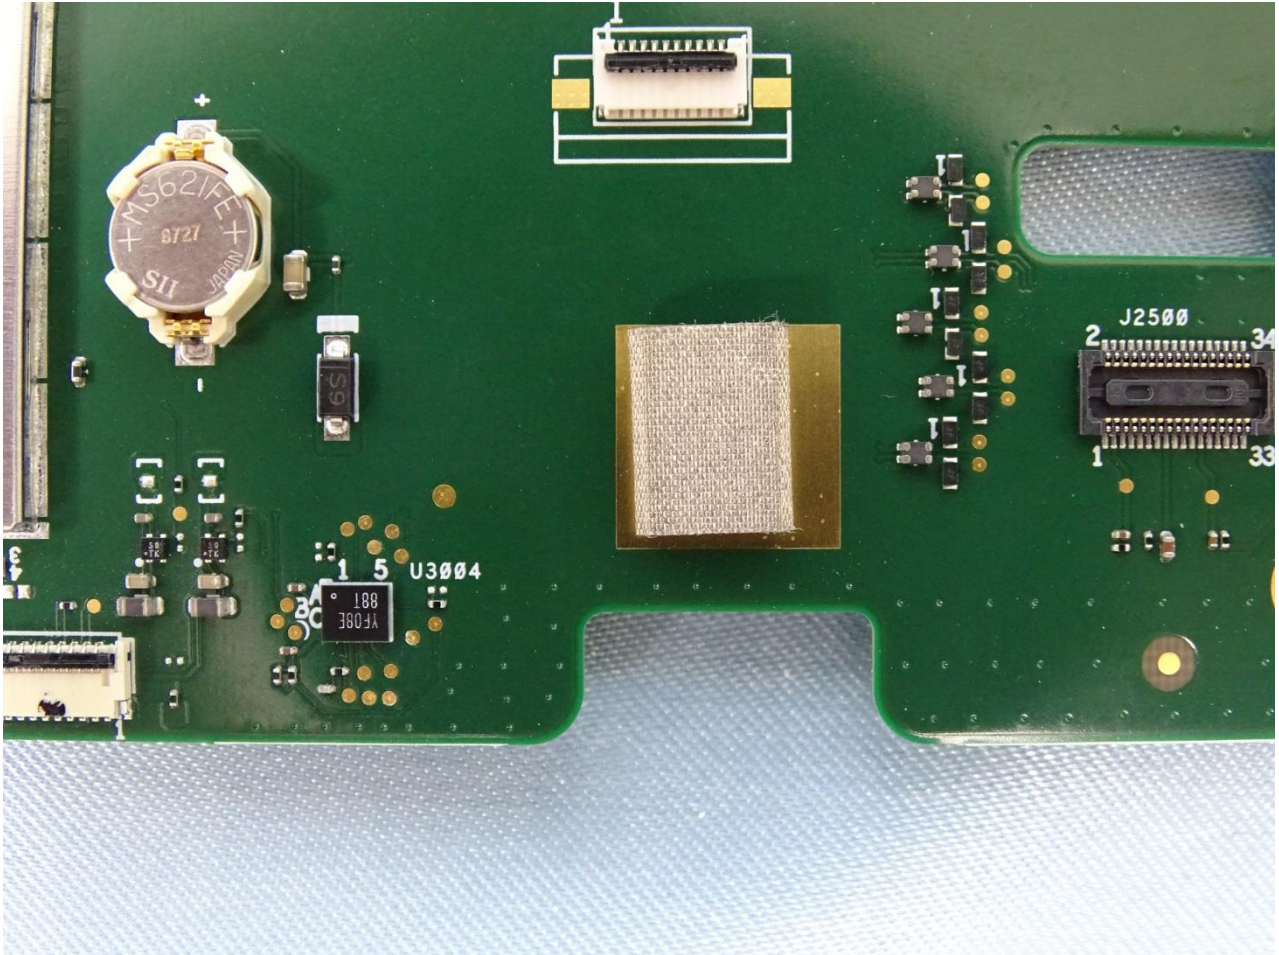

Brand Name: ZEBRA / Model Name: CC600

Brand Name: ZEBRA / Model Name: CC600

Brand Name: ZEBRA / Model Name: CC600

Brand Name: ZEBRA / Model Name: CC600

Brand Name: ZEBRA / Model Name: CC600

Brand Name: ZEBRA / Model Name: CC600

Brand Name: ZEBRA / Model Name: CC600

Brand Name: ZEBRA / Model Name: CC600

Brand Name: ZEBRA / Model Name: CC600

Brand Name: ZEBRA / Model Name: CC600

Brand Name: ZEBRA / Model Name: CC600

WLAN Antenna 1 (Chain 0)

Brand Name: ZEBRA / Model Name: CC600

Brand Name: ZEBRA / Model Name: CC600

WLAN Antenna 2 (Chain 0)

Brand Name: ZEBRA / Model Name: CC600