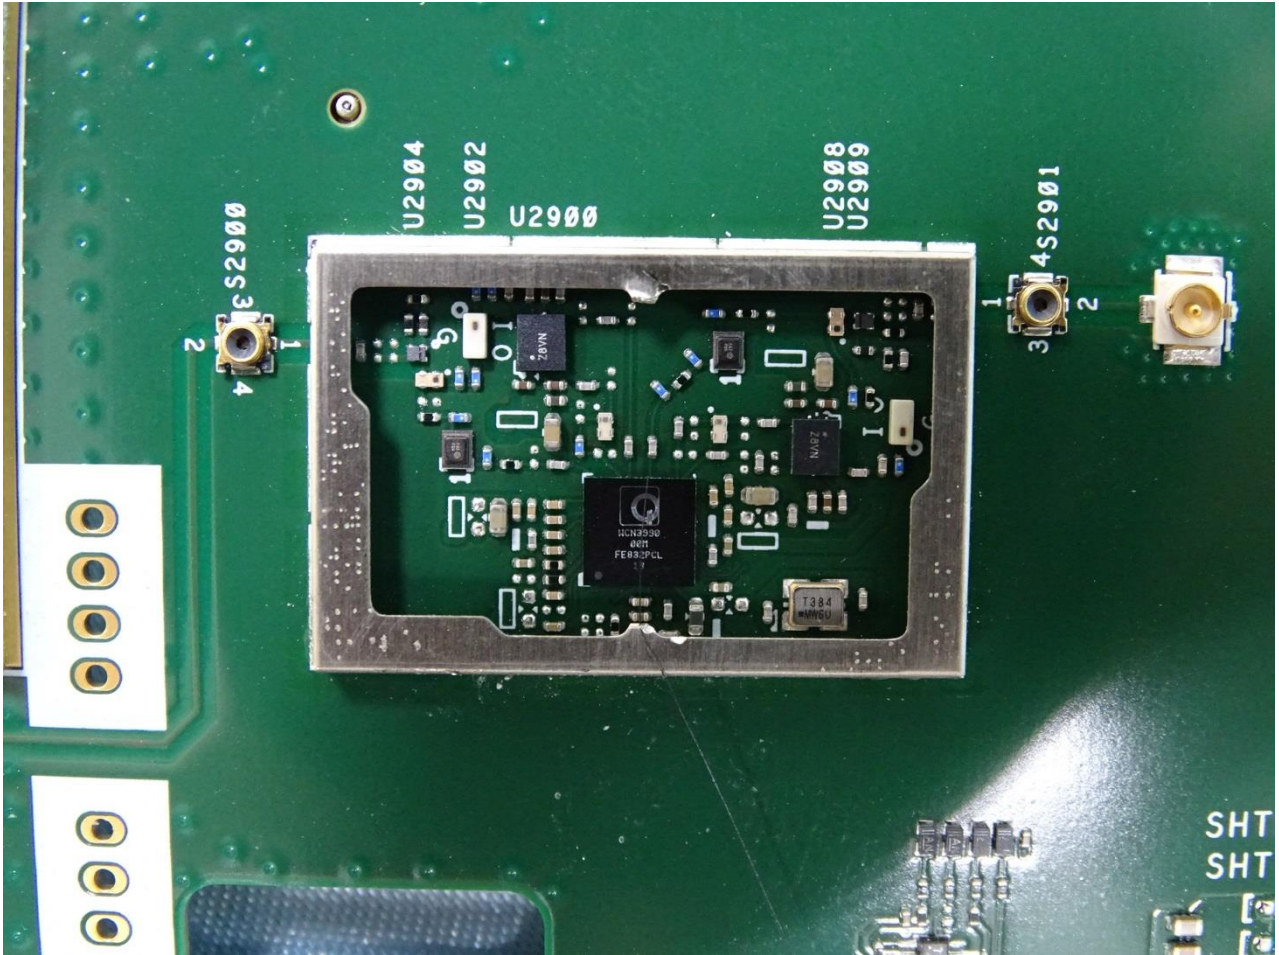

Brand Name: ZEBRA / Model Name: CC600

Brand Name: ZEBRA / Model Name: CC600

Brand Name: ZEBRA / Model Name: CC600

Brand Name: ZEBRA / Model Name: CC600

Brand Name: ZEBRA / Model Name: CC600

Brand Name: ZEBRA / Model Name: CC600

Brand Name: ZEBRA / Model Name: CC600

Brand Name: ZEBRA / Model Name: CC600

Brand Name: ZEBRA / Model Name: CC600

Brand Name: ZEBRA / Model Name: CC600

Brand Name: ZEBRA / Model Name: CC600

WLAN Antenna 1 (Chain 0)

Brand Name: ZEBRA / Model Name: CC600

Brand Name: ZEBRA / Model Name: CC600

WLAN Antenna 2 (Chain 0)

Brand Name: ZEBRA / Model Name: CC600