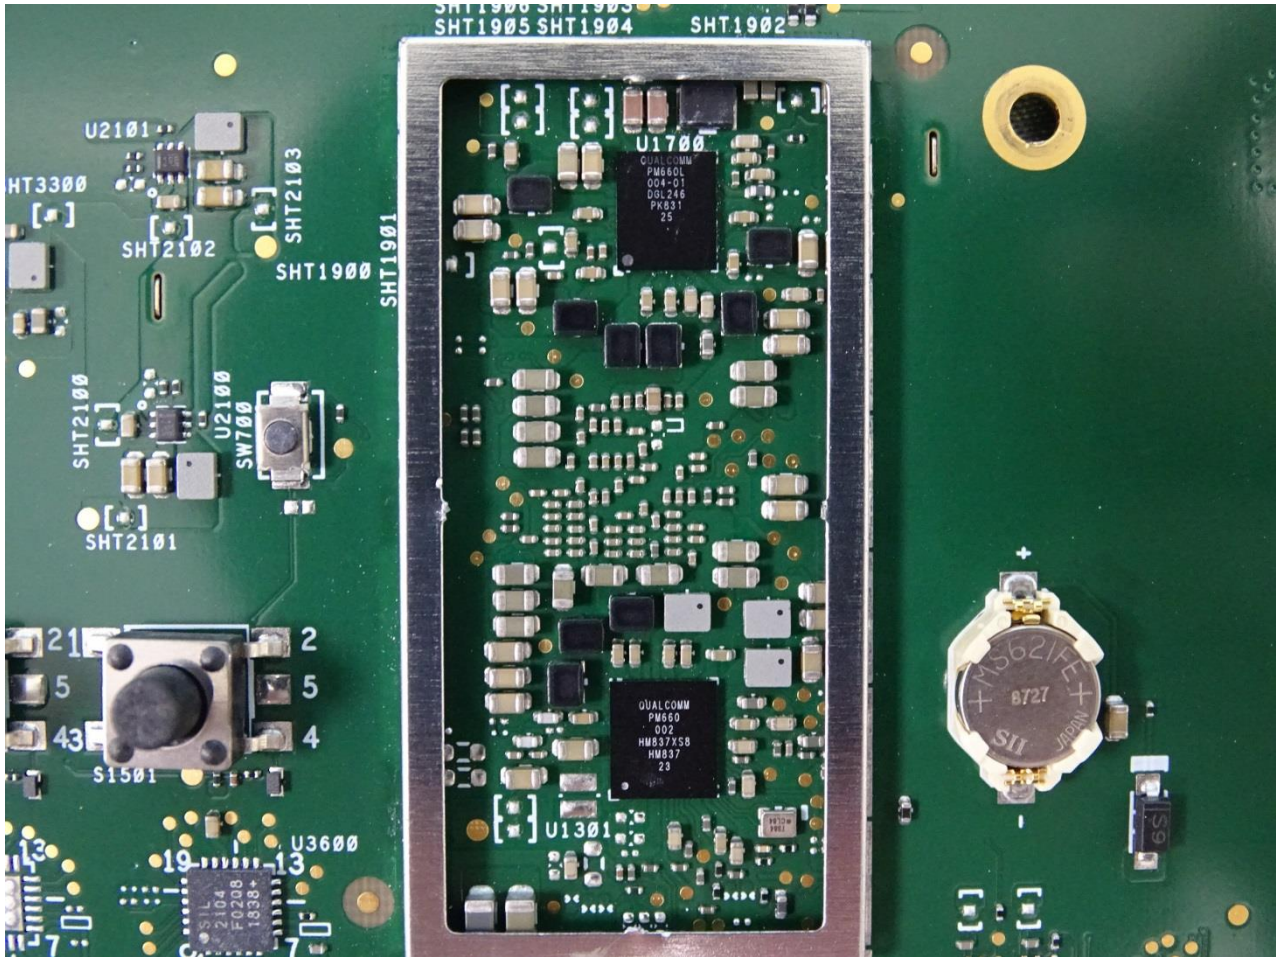

Brand Name: ZEBRA / Model Name: CC600

Brand Name: ZEBRA / Model Name: CC600

Brand Name: ZEBRA / Model Name: CC600

Brand Name: ZEBRA / Model Name: CC600

Brand Name: ZEBRA / Model Name: CC600

Brand Name: ZEBRA / Model Name: CC600

Brand Name: ZEBRA / Model Name: CC600

Brand Name: ZEBRA / Model Name: CC600

Brand Name: ZEBRA / Model Name: CC600

Brand Name: ZEBRA / Model Name: CC600

Brand Name: ZEBRA / Model Name: CC600

WLAN Antenna 1 (Chain 0)

Brand Name: ZEBRA / Model Name: CC600

Brand Name: ZEBRA / Model Name: CC600

WLAN Antenna 2 (Chain 0)

Brand Name: ZEBRA / Model Name: CC600