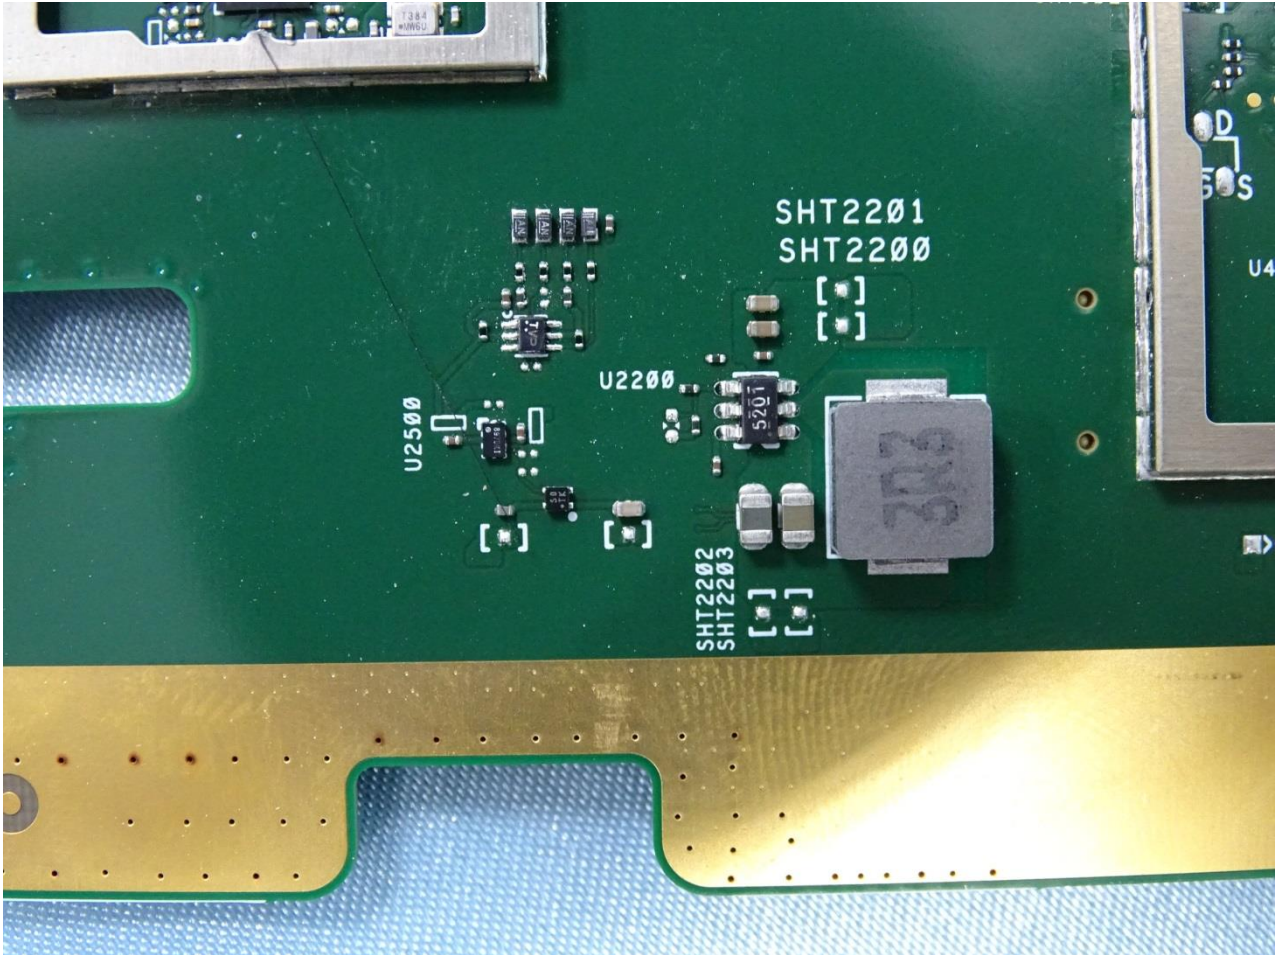

Brand Name: ZEBRA / Model Name: CC600

Brand Name: ZEBRA / Model Name: CC600

Brand Name: ZEBRA / Model Name: CC600

Brand Name: ZEBRA / Model Name: CC600

Brand Name: ZEBRA / Model Name: CC600

Brand Name: ZEBRA / Model Name: CC600

Brand Name: ZEBRA / Model Name: CC600

Brand Name: ZEBRA / Model Name: CC600

Brand Name: ZEBRA / Model Name: CC600

Brand Name: ZEBRA / Model Name: CC600

Brand Name: ZEBRA / Model Name: CC600

WLAN Antenna 1 (Chain 0)

Brand Name: ZEBRA / Model Name: CC600

Brand Name: ZEBRA / Model Name: CC600

WLAN Antenna 2 (Chain 0)

Brand Name: ZEBRA / Model Name: CC600