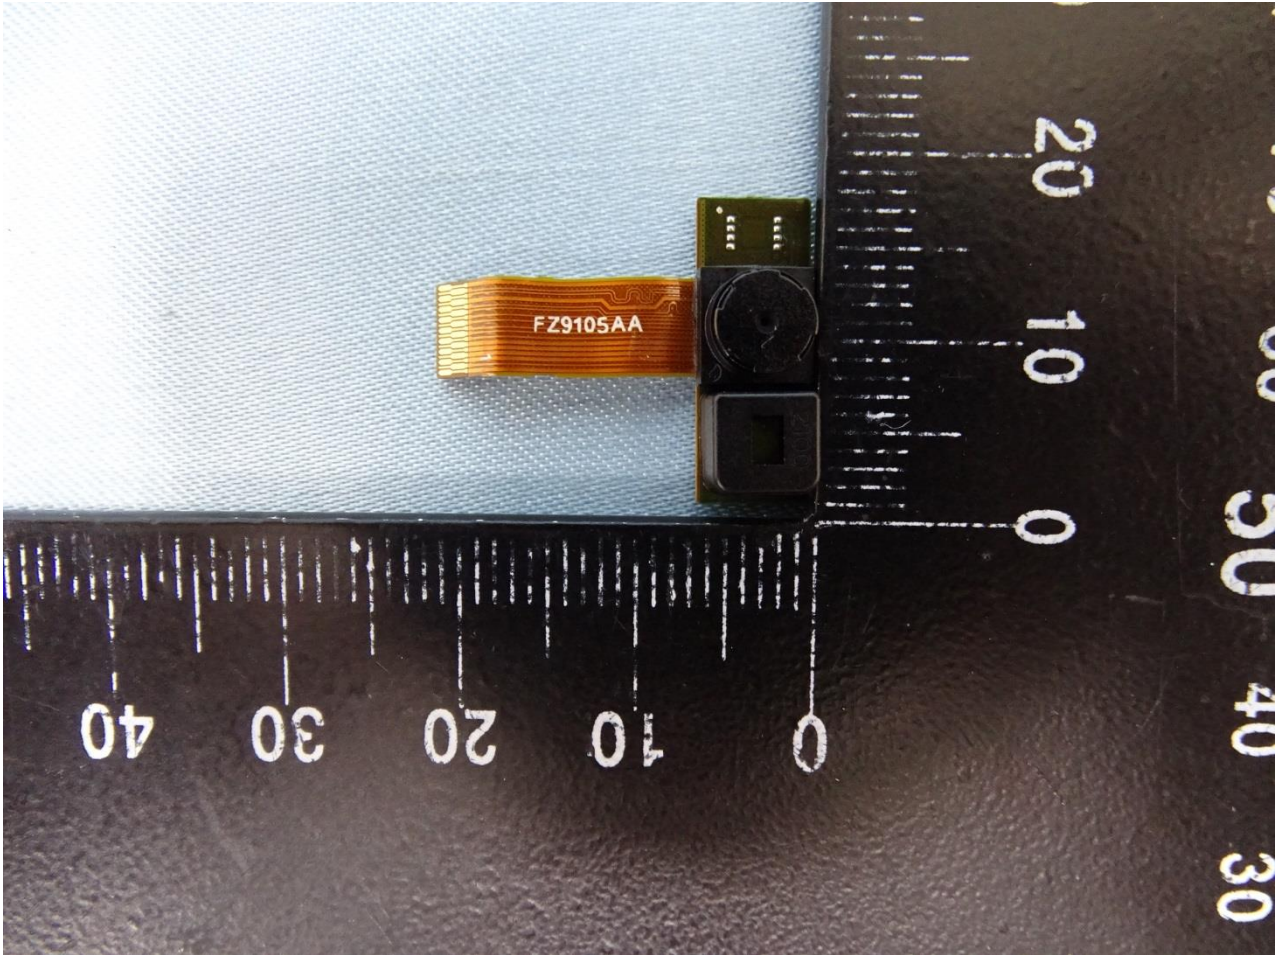

Brand Name: ZEBRA / Model Name: CC600