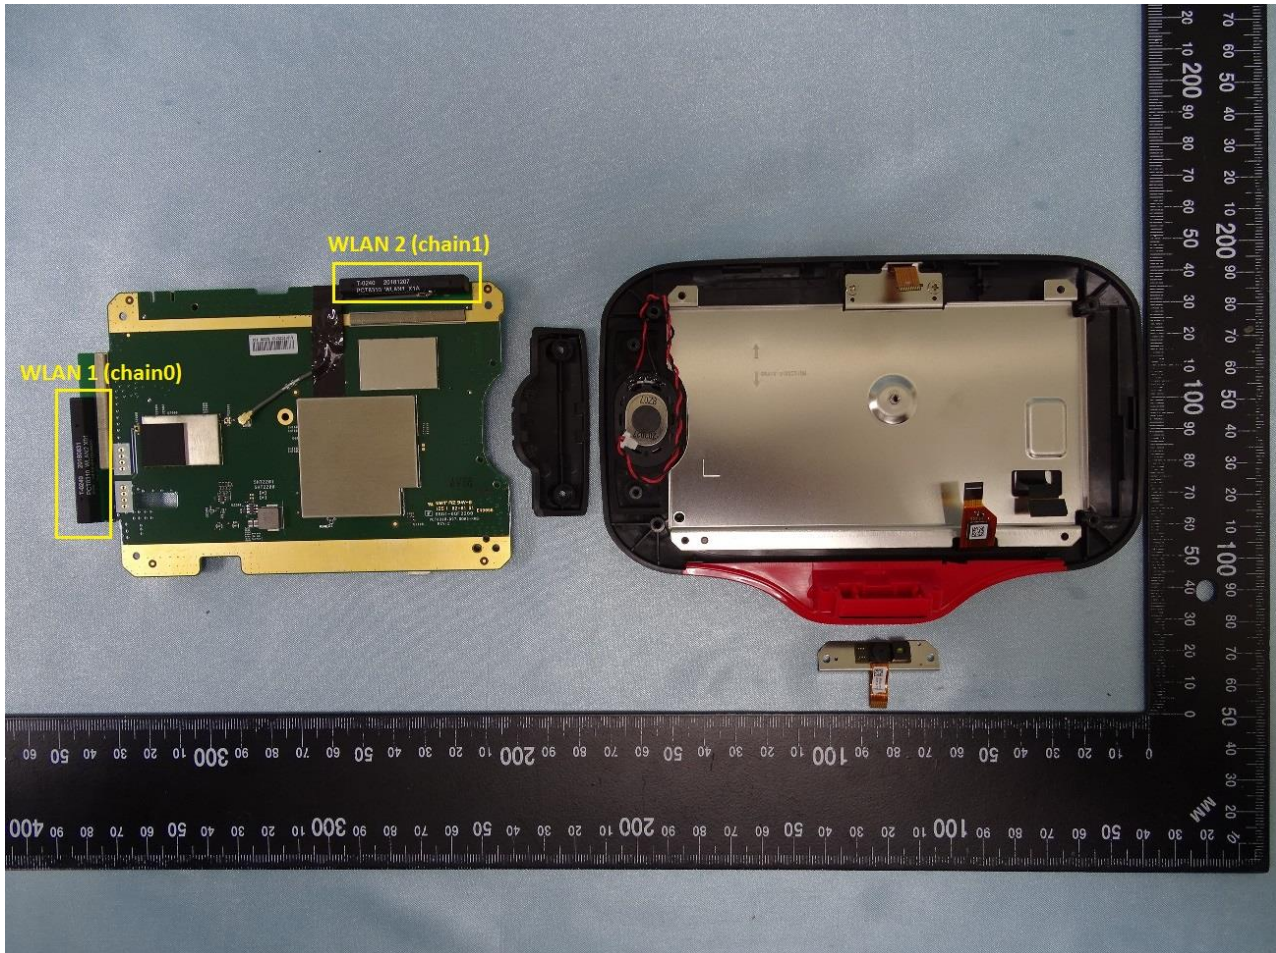

3. Internal Photograph of EUT

Brand Name: ZEBRA / Model Name: CC600

Brand Name: ZEBRA / Model Name: CC600

Brand Name: ZEBRA / Model Name: CC600

Brand Name: ZEBRA / Model Name: CC600

Brand Name: ZEBRA / Model Name: CC600

Brand Name: ZEBRA / Model Name: CC600

Brand Name: ZEBRA / Model Name: CC600

Brand Name: ZEBRA / Model Name: CC600

Brand Name: ZEBRA / Model Name: CC600

Brand Name: ZEBRA / Model Name: CC600

Brand Name: ZEBRA / Model Name: CC600