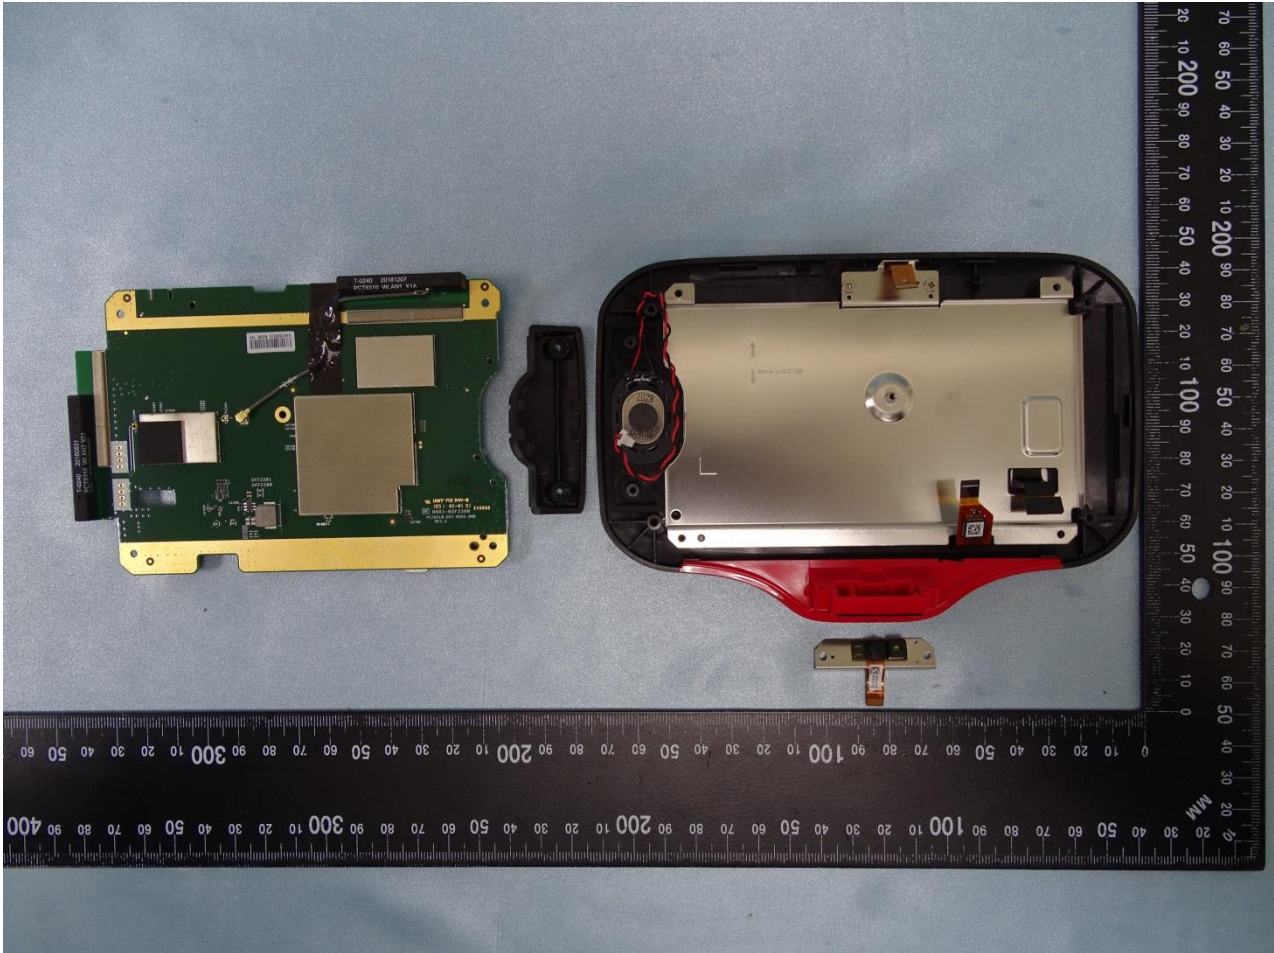

3. Internal Photograph of EUT

Brand Name: ZEBRA / Model Name: CC600

Brand Name: ZEBRA / Model Name: CC600

Brand Name: ZEBRA / Model Name: CC600

Brand Name: ZEBRA / Model Name: CC600

Brand Name: ZEBRA / Model Name: CC600

Brand Name: ZEBRA / Model Name: CC600

Brand Name: ZEBRA / Model Name: CC600

Brand Name: ZEBRA / Model Name: CC600

Brand Name: ZEBRA / Model Name: CC600

Brand Name: ZEBRA / Model Name: CC600

Brand Name: ZEBRA / Model Name: CC600