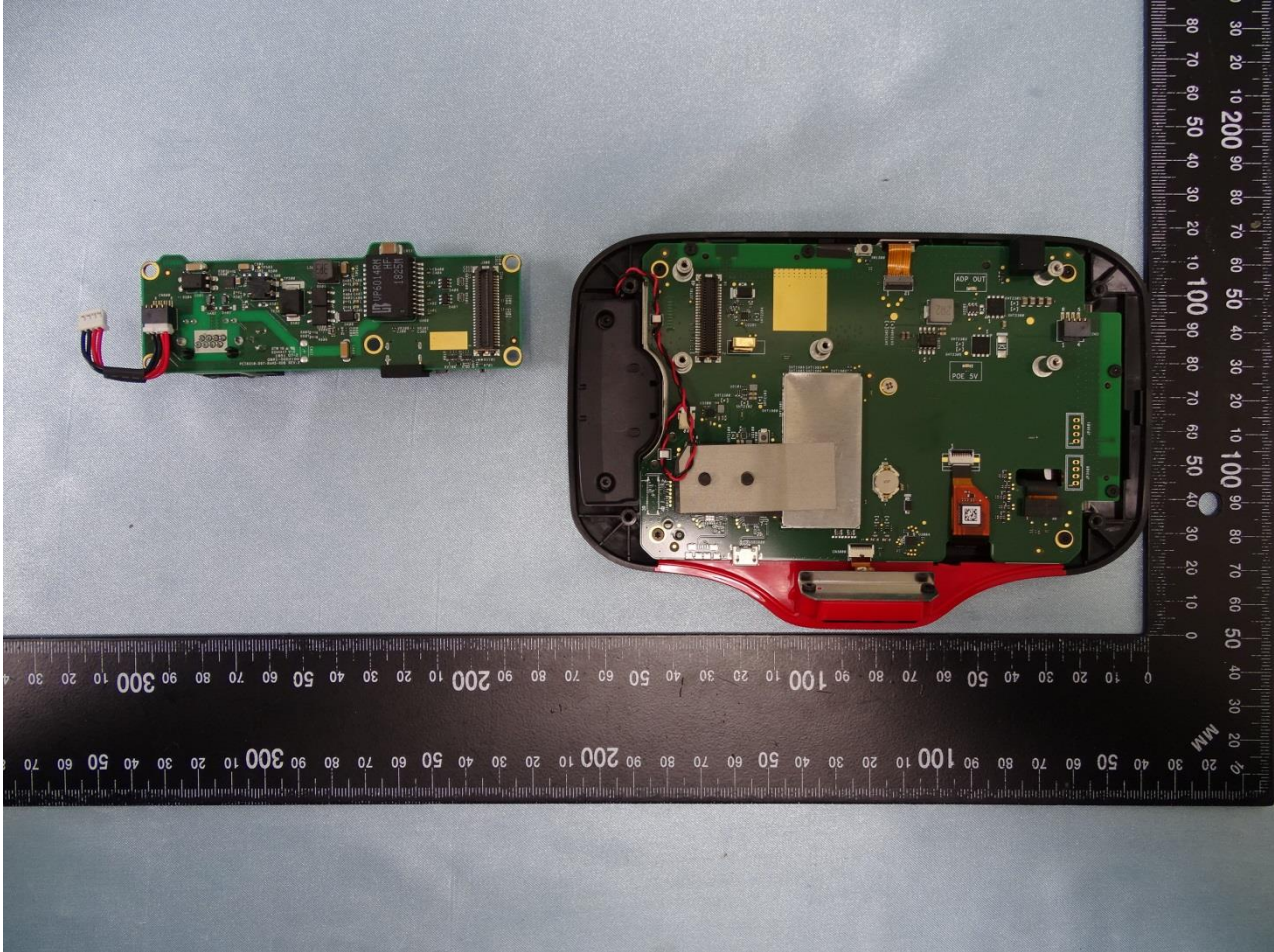

3. Internal Photograph of EUT

Brand Name: ZEBRA / Model Name: CC600

Brand Name: ZEBRA / Model Name: CC600

Brand Name: ZEBRA / Model Name: CC600

Brand Name: ZEBRA / Model Name: CC600

Brand Name: ZEBRA / Model Name: CC600

Brand Name: ZEBRA / Model Name: CC600

Brand Name: ZEBRA / Model Name: CC600

Brand Name: ZEBRA / Model Name: CC600

Brand Name: ZEBRA / Model Name: CC600

Brand Name: ZEBRA / Model Name: CC600

Brand Name: ZEBRA / Model Name: CC600