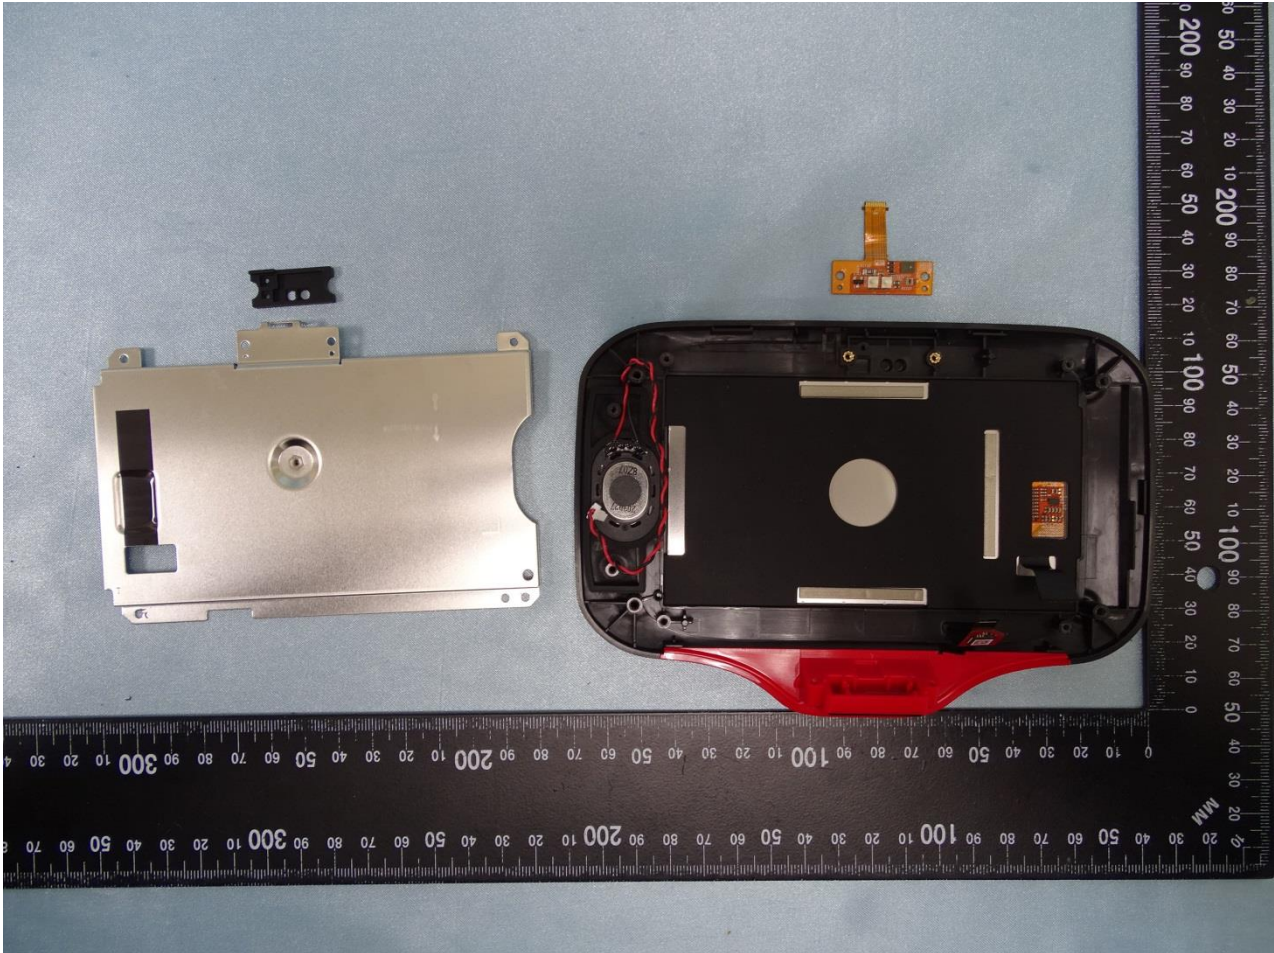

3. Internal Photograph of EUT

Brand Name: ZEBRA / Model Name: CC600

Brand Name: ZEBRA / Model Name: CC600

Brand Name: ZEBRA / Model Name: CC600

Brand Name: ZEBRA / Model Name: CC600

Brand Name: ZEBRA / Model Name: CC600

Brand Name: ZEBRA / Model Name: CC600

Brand Name: ZEBRA / Model Name: CC600

Brand Name: ZEBRA / Model Name: CC600

Brand Name: ZEBRA / Model Name: CC600

Brand Name: ZEBRA / Model Name: CC600

Brand Name: ZEBRA / Model Name: CC600