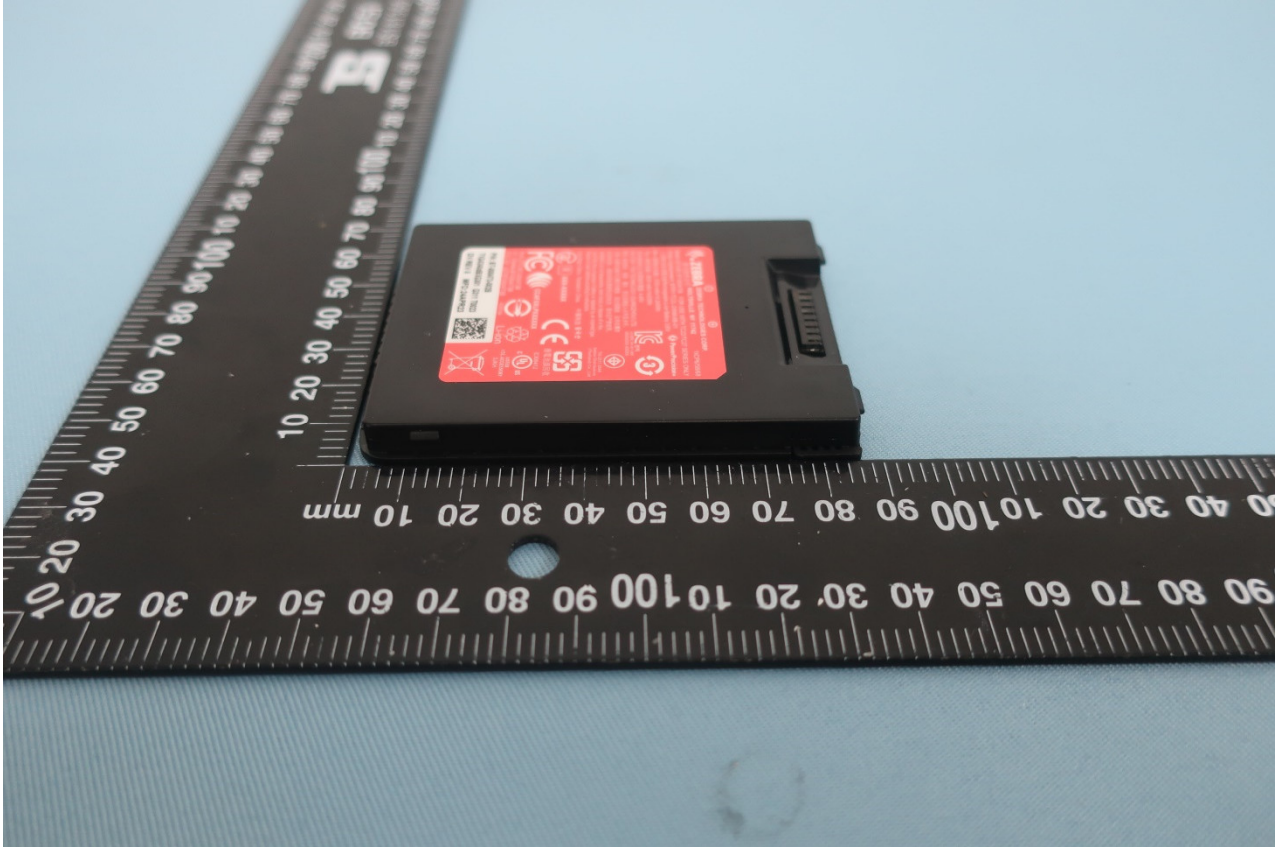

1. External Photograph of EUT

Brand Name: Zebra; Model Name: BT-000473B

Brand Name: Zebra; Model Name: BT-000473B

Brand Name: Zebra; Model Name: BT-000473B

Brand Name: Zebra; Model Name: BT-000473B

Brand Name: Zebra; Model Name: BT-000473B

Brand Name: Zebra; Model Name: BT-000473B