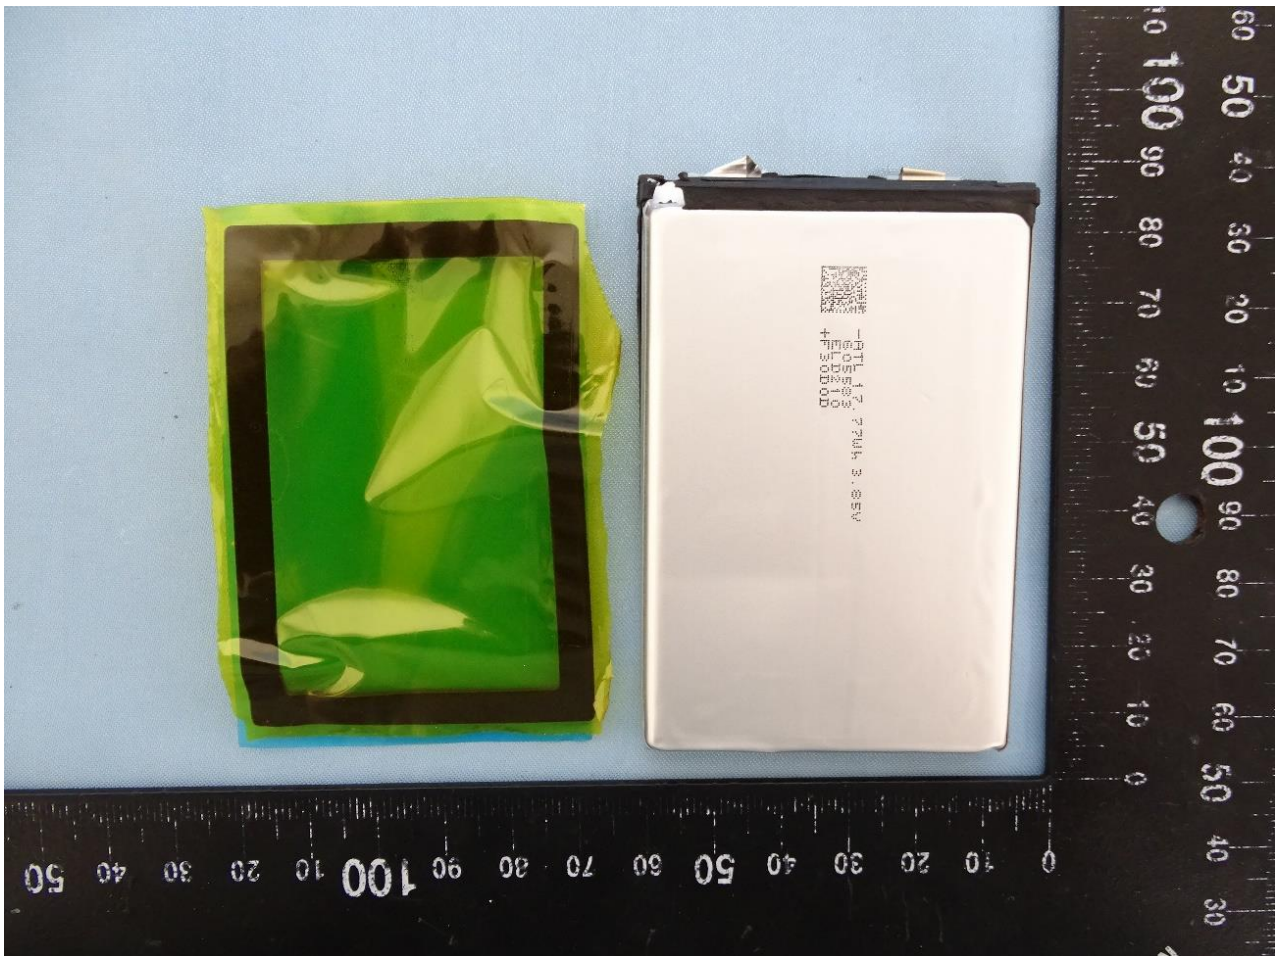

## 2. Internal Photograph of EUT

Brand Name: Zebra / Model Name: BT-000442B

Bluetooth – LE Antenna

————THE END————