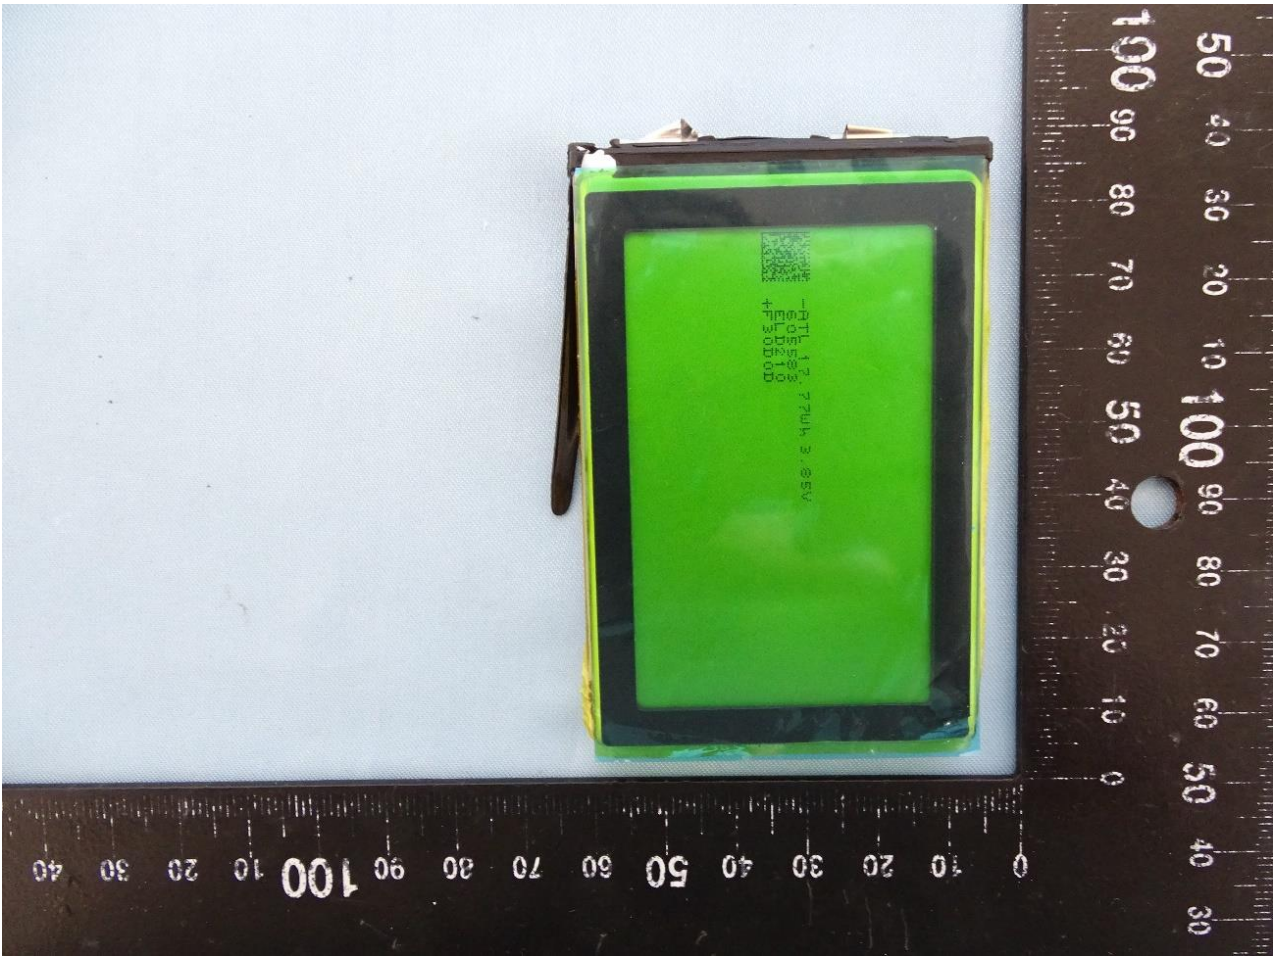

## 2. Internal Photograph of EUT

Brand Name: Zebra / Model Name: BT-000442B

Bluetooth – LE Antenna

————THE END————