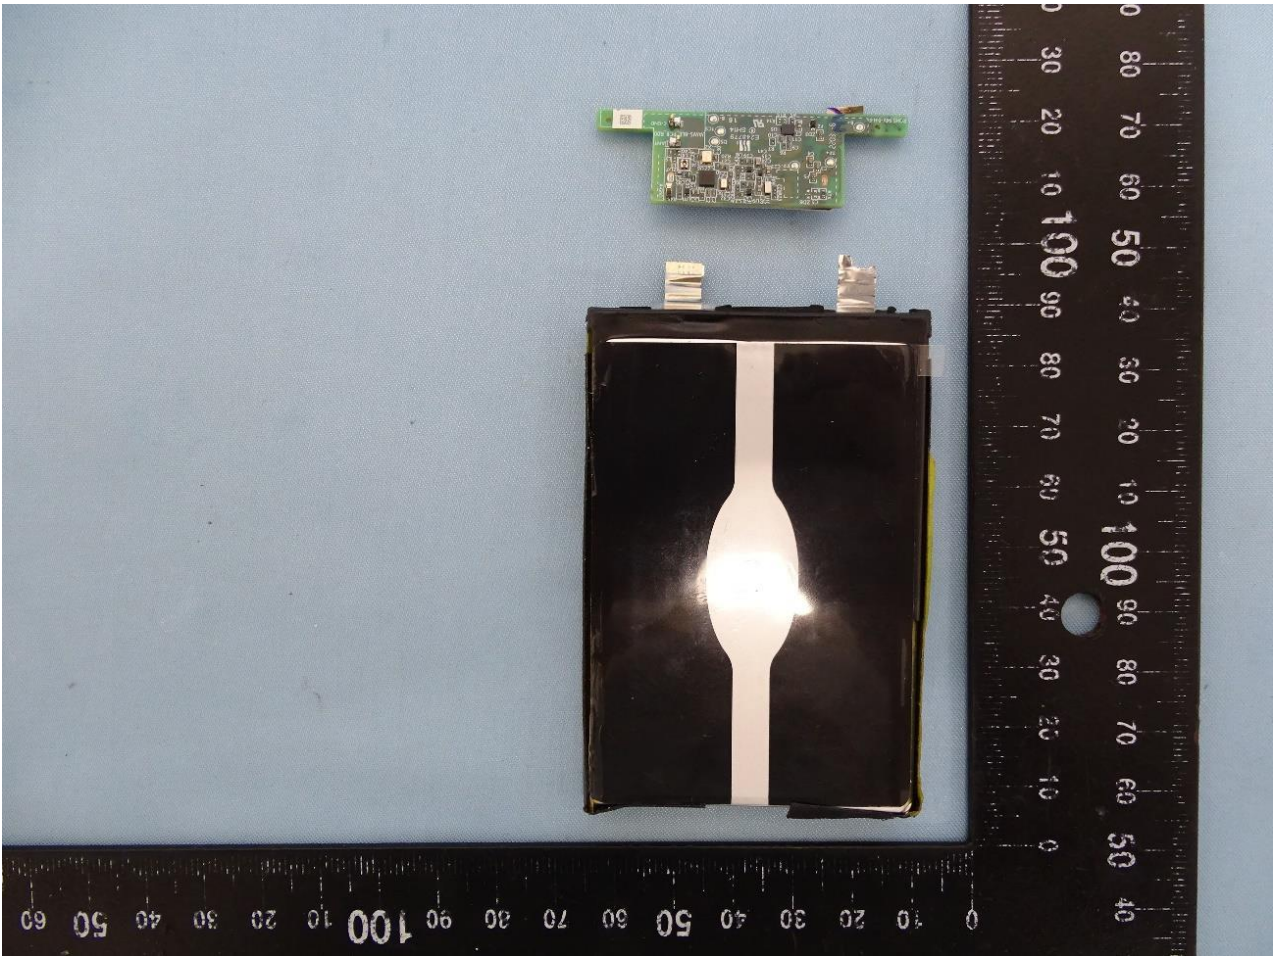

## 2. Internal Photograph of EUT

Brand Name: Zebra / Model Name: BT-000442B

Bluetooth – LE Antenna

————THE END————