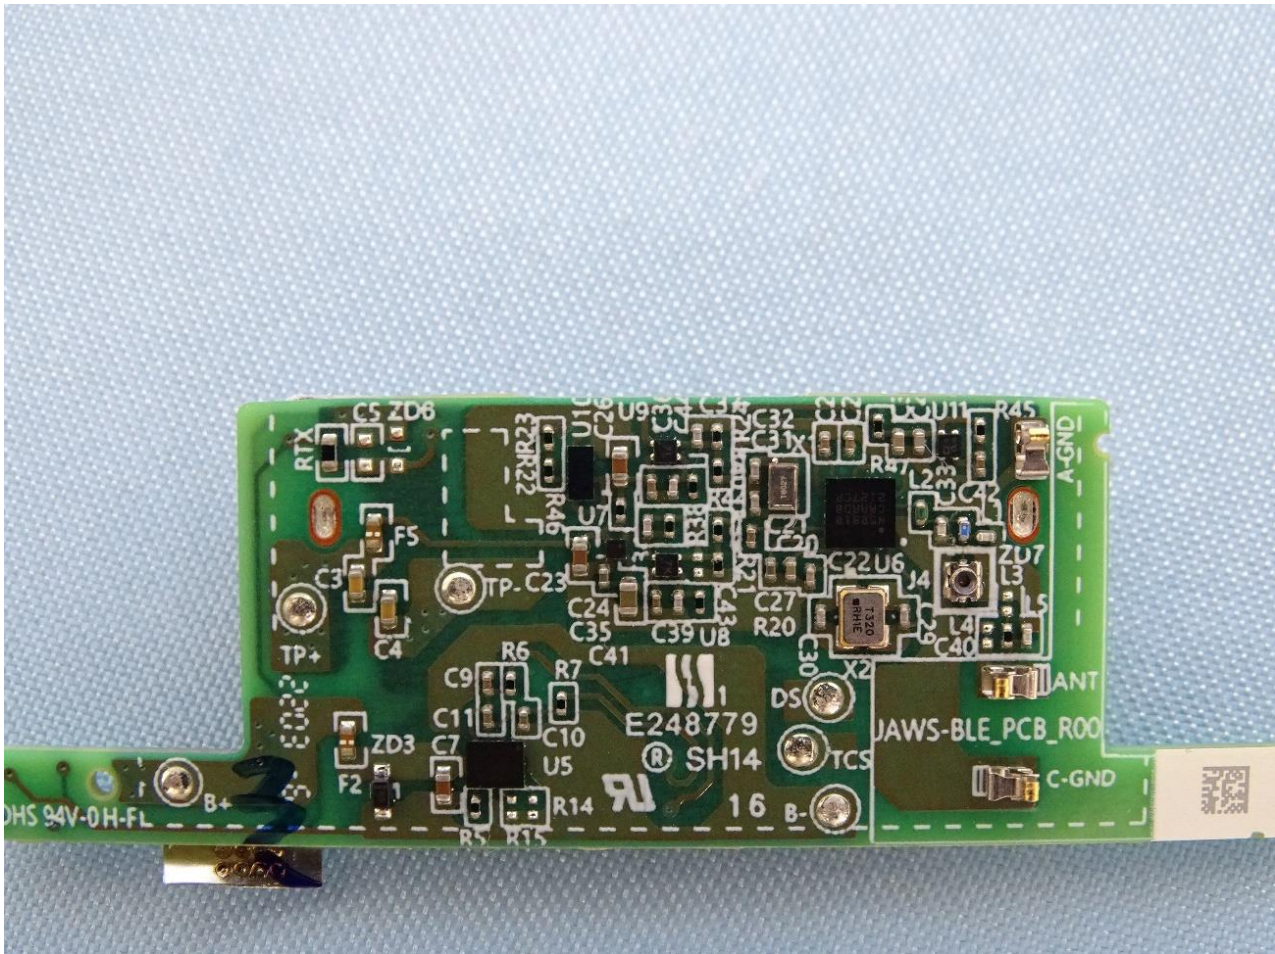

## 2. Internal Photograph of EUT

Brand Name: Zebra / Model Name: BT-000442B

Bluetooth – LE Antenna

————THE END————