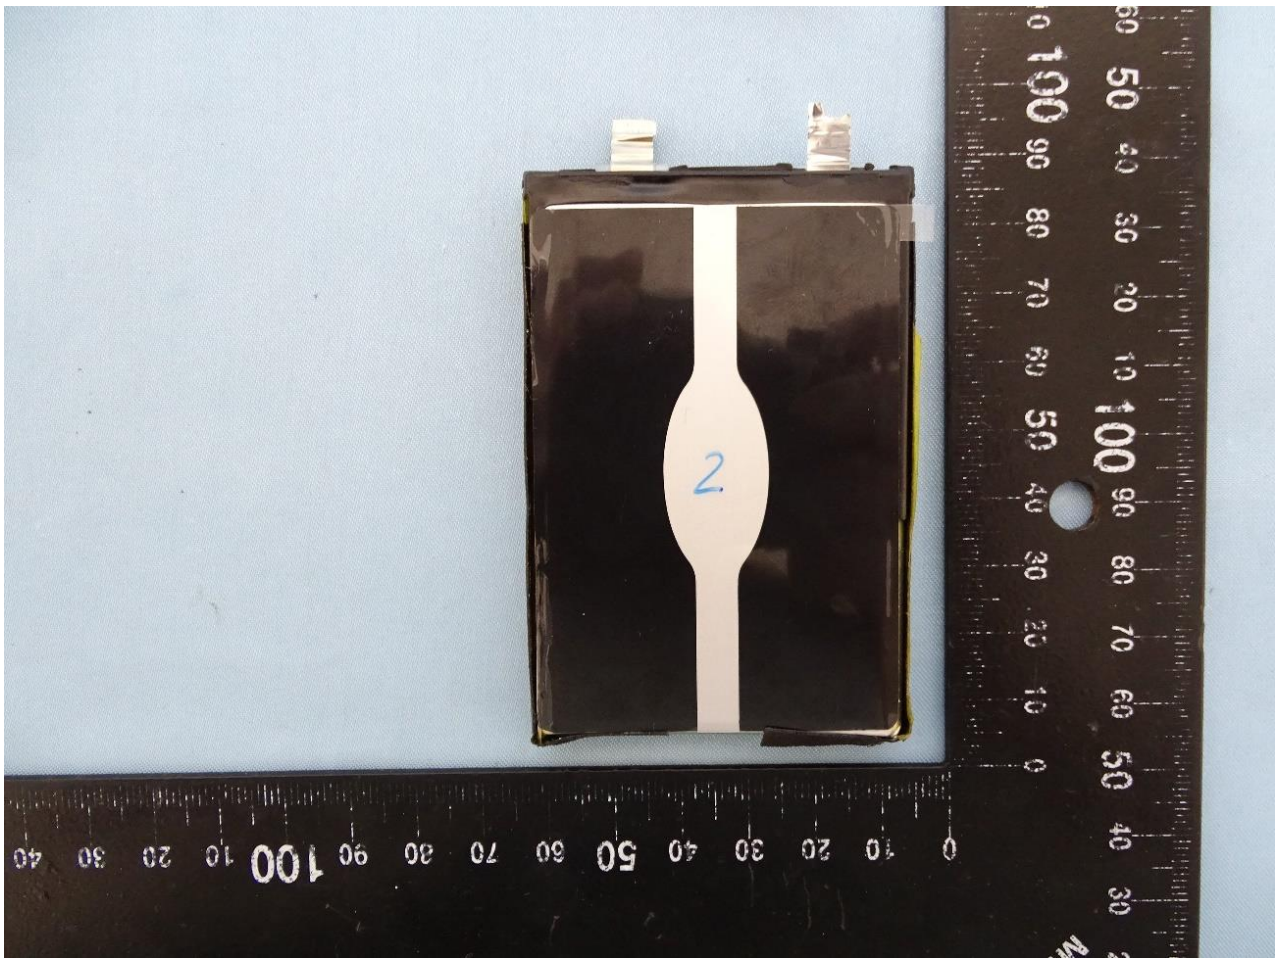

## 2. Internal Photograph of EUT

Brand Name: Zebra / Model Name: BT-000442B

Bluetooth – LE Antenna

————THE END————