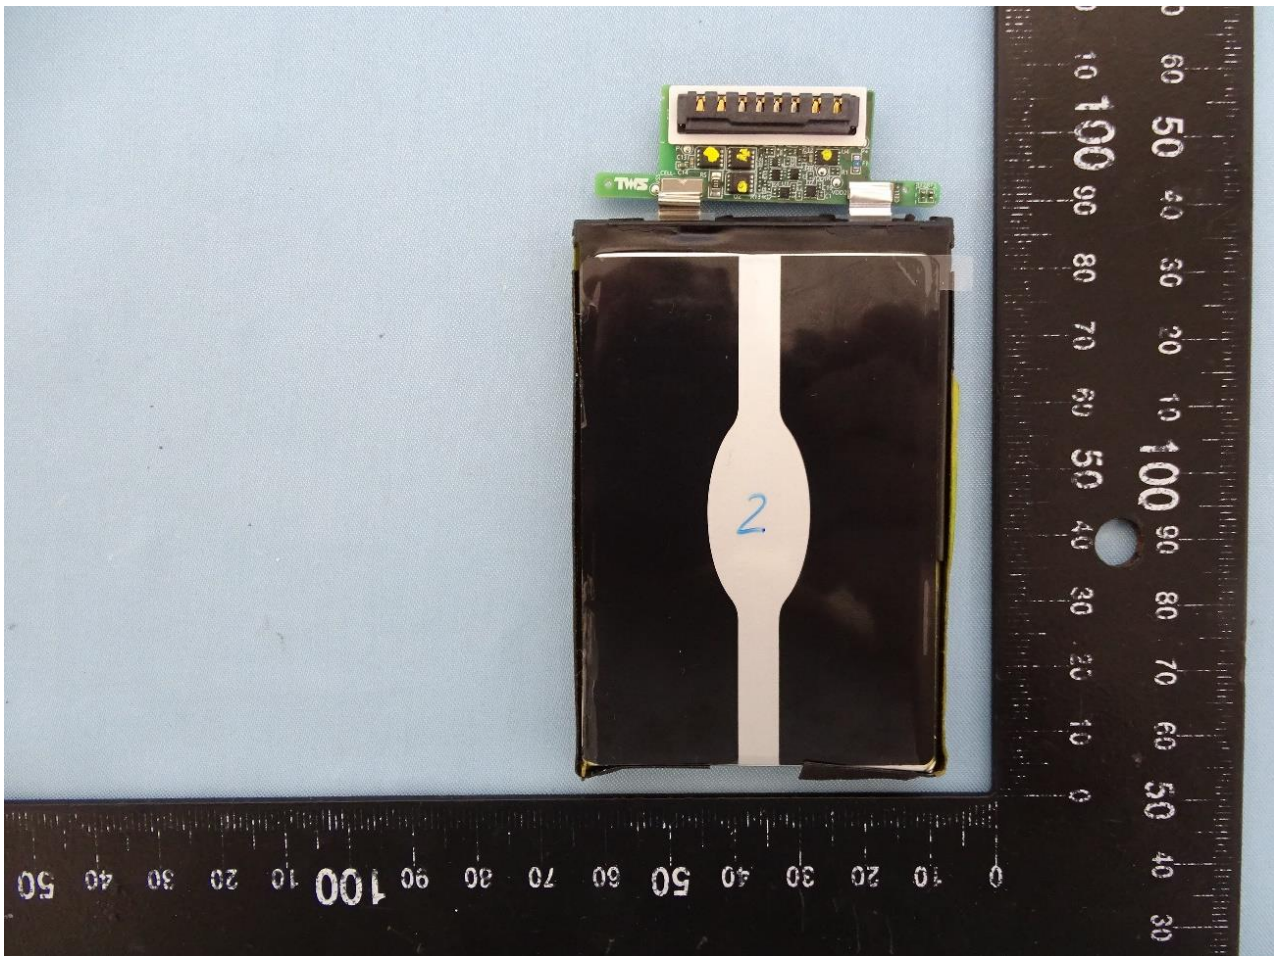

## 2. Internal Photograph of EUT

Brand Name: Zebra / Model Name: BT-000442B

Bluetooth – LE Antenna

————THE END————