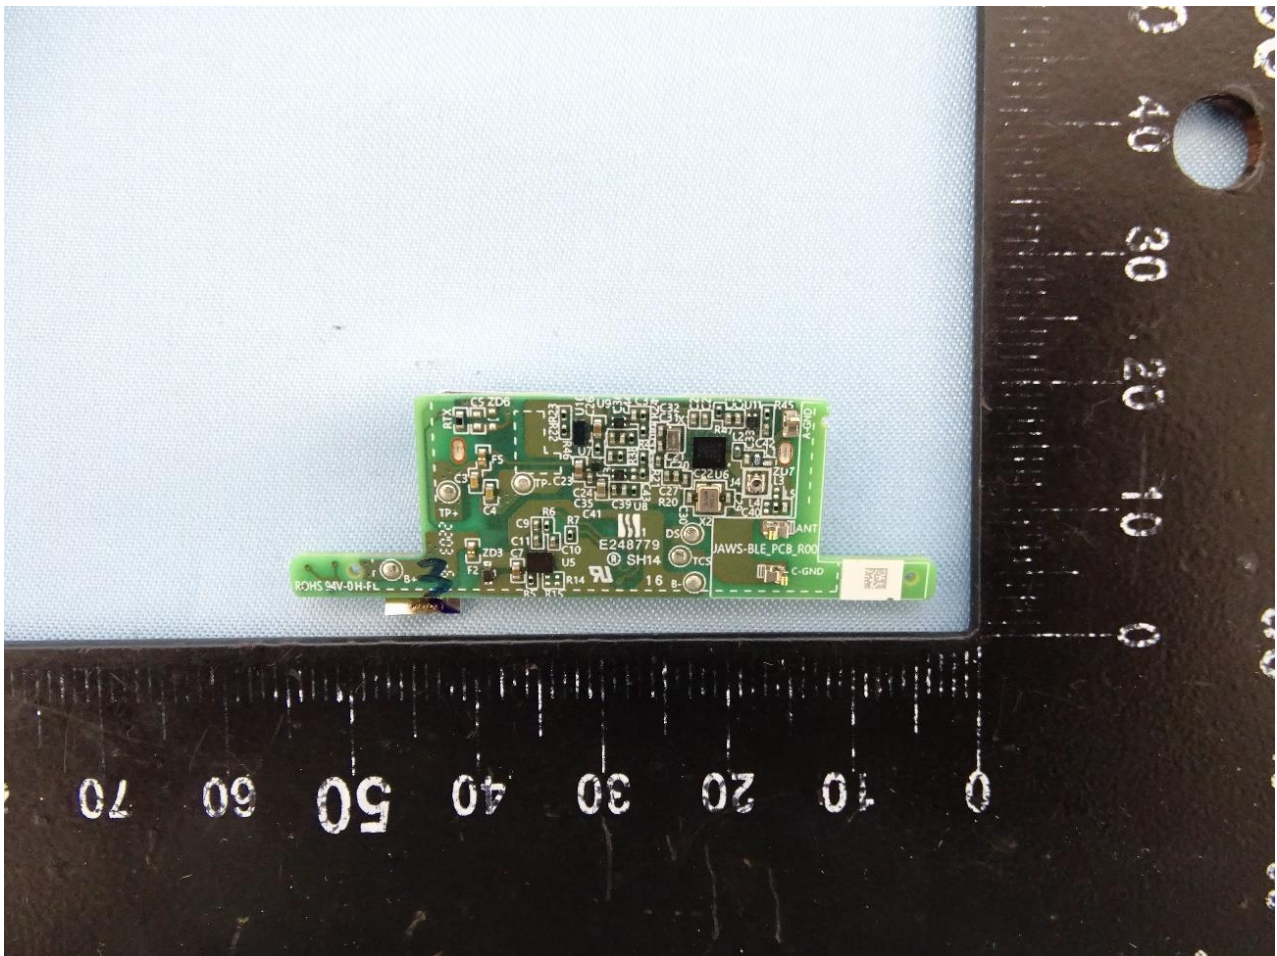

## 2. Internal Photograph of EUT

Brand Name: Zebra / Model Name: BT-000442B

Bluetooth – LE Antenna

————THE END————