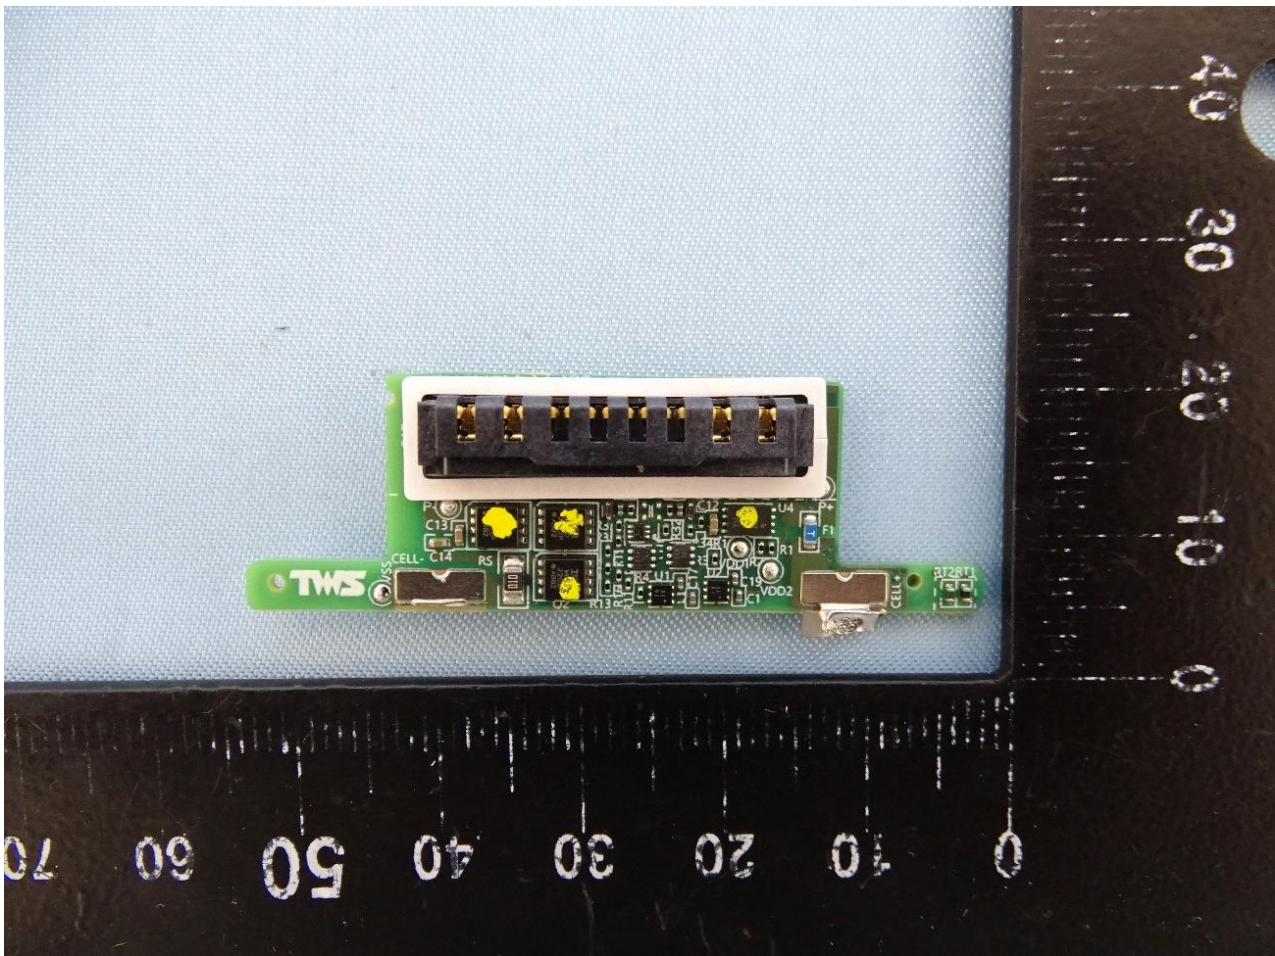

## 2. Internal Photograph of EUT

Brand Name: Zebra / Model Name: BT-000442B

Bluetooth – LE Antenna

————THE END————