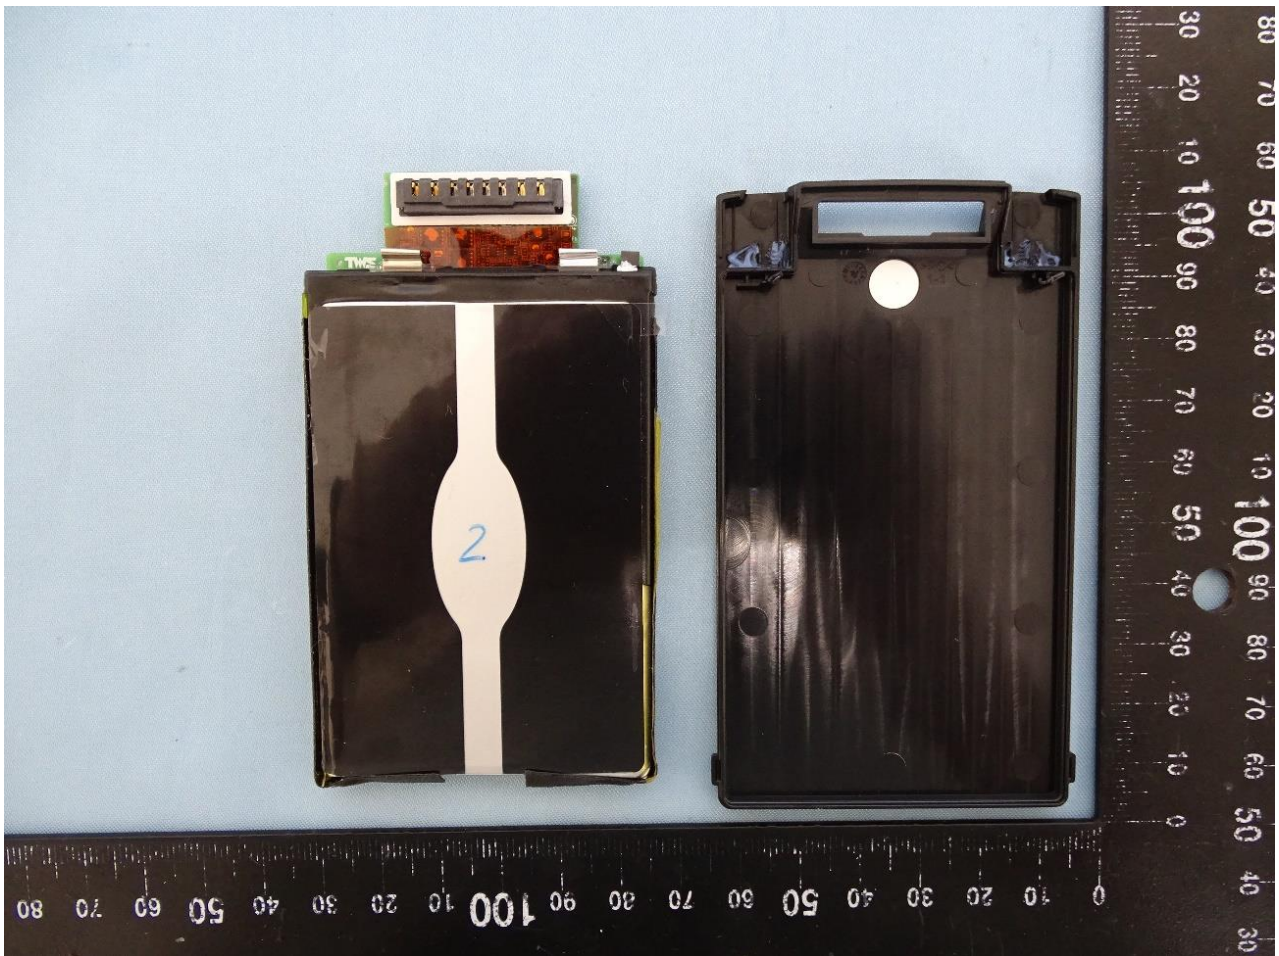

## 2. Internal Photograph of EUT

Brand Name: Zebra / Model Name: BT-000442B

Bluetooth – LE Antenna

————THE END————