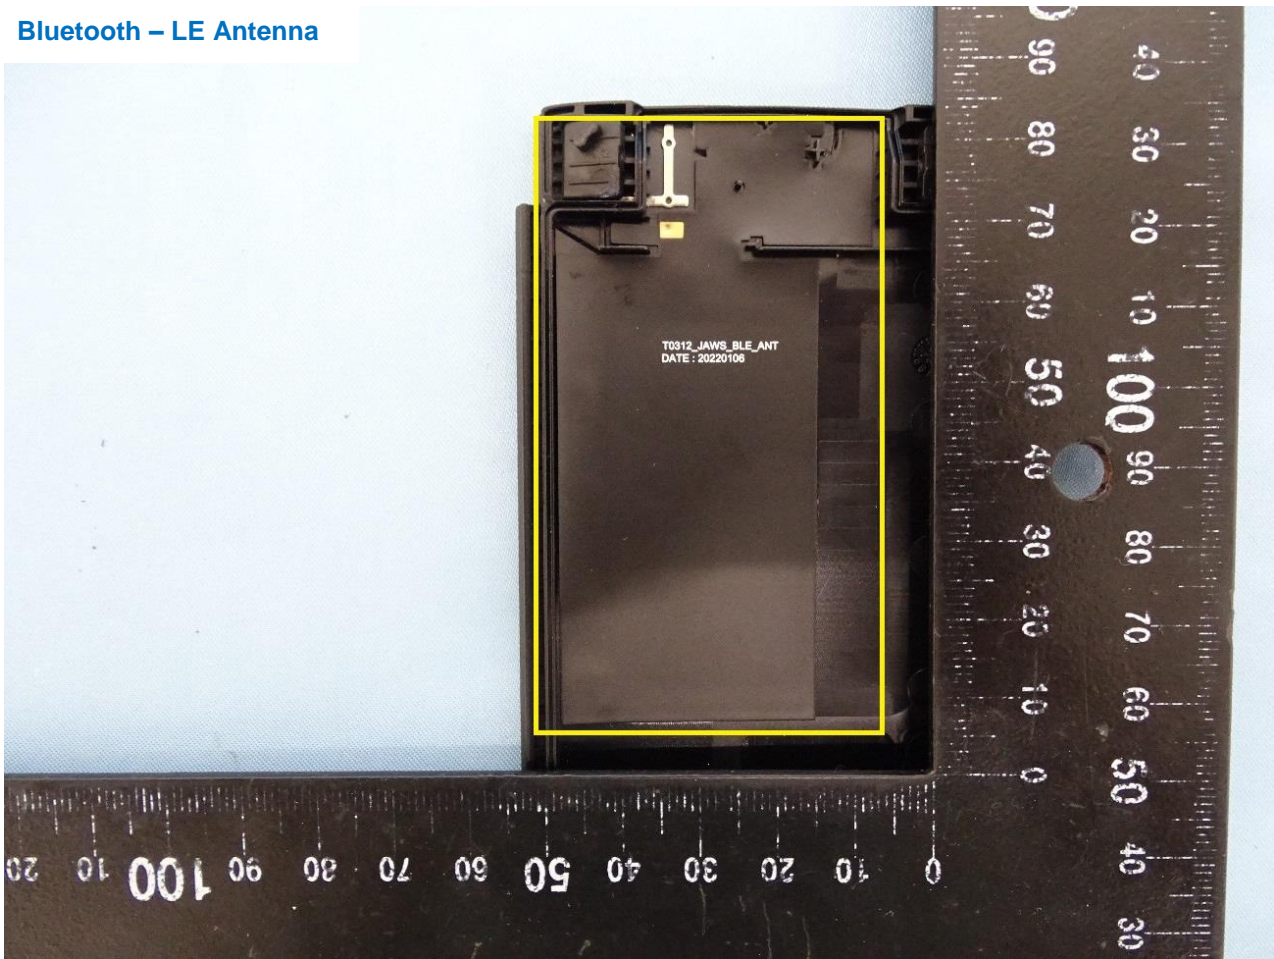

## 2. Internal Photograph of EUT

Brand Name: Zebra / Model Name: BT-000442B

Bluetooth – LE Antenna

————THE END————