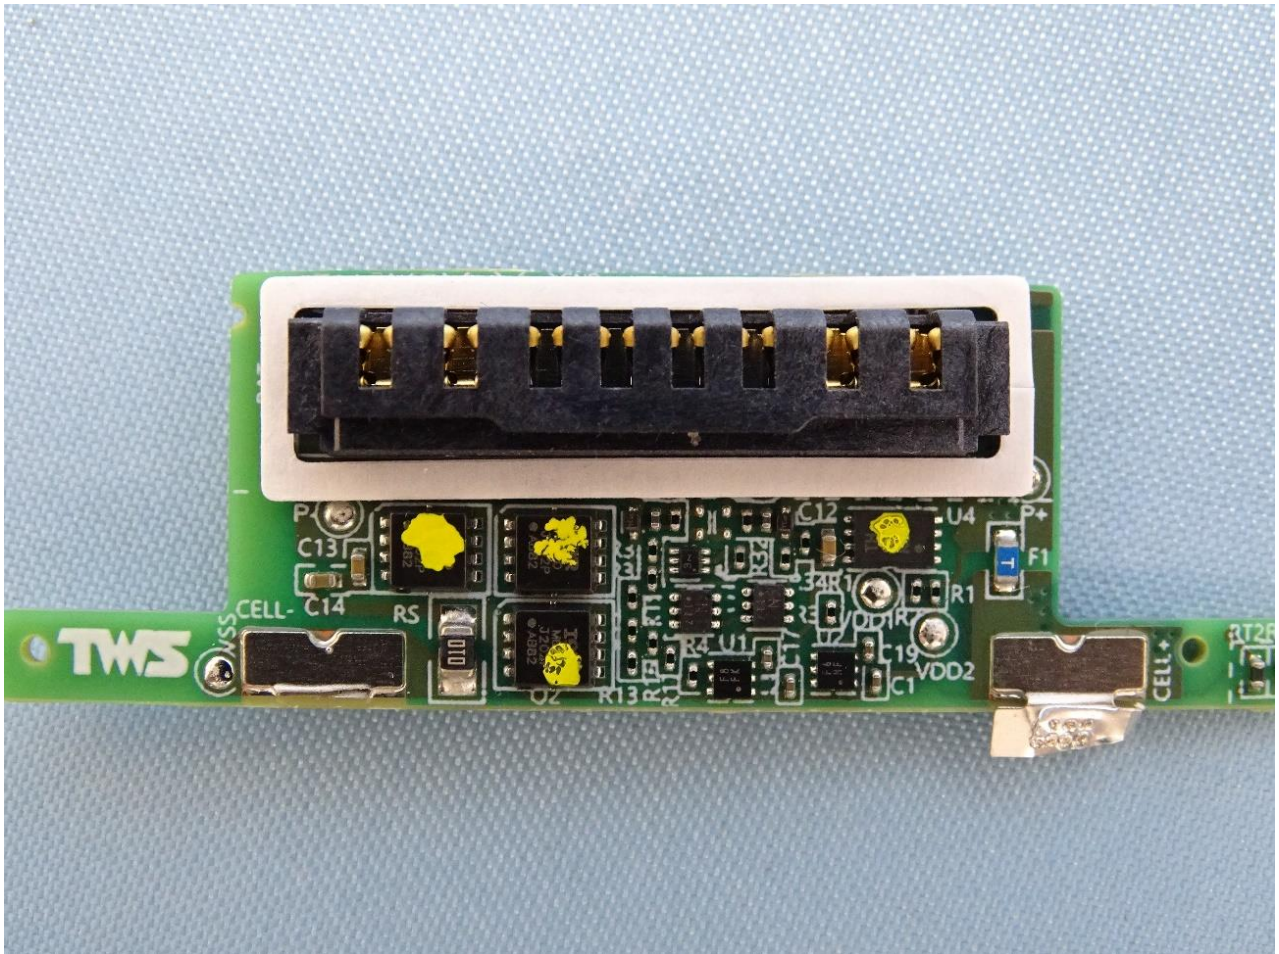

## 2. Internal Photograph of EUT

Brand Name: Zebra / Model Name: BT-000442B

Bluetooth – LE Antenna

————THE END————