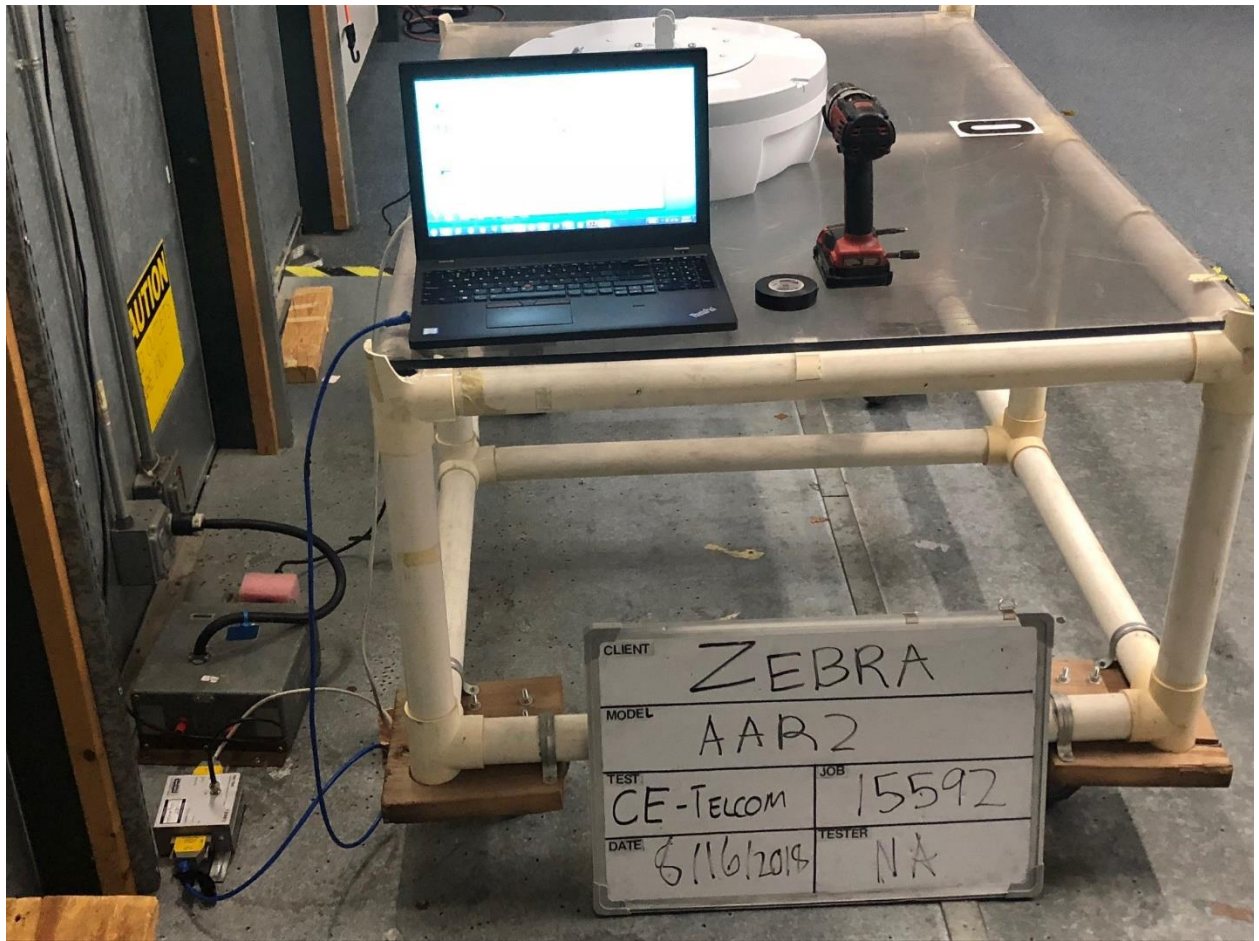

CLIENT	ZEBRA		
MODEL	AAR2		
TEST	CE-TELCOM	JOB	15592
DATE	6/16/2019	TESTER	NA

CLIENT:	ZEBRA	
MODEL:	AAR2	
TEST:	205	JOB: 15592
DATE:	6/16/2019	TESTER: NA

CLIENT	ZEBRA	
MODEL	AAR2	
TEST	205	JOB: 15592
DATE	6/16/2019	TESTER: NA

CLIENT	ZEBRA		
MODEL	AAR2		
TEST	RE	JOB	15592
DATE	6/16/2019	TESTER	NA