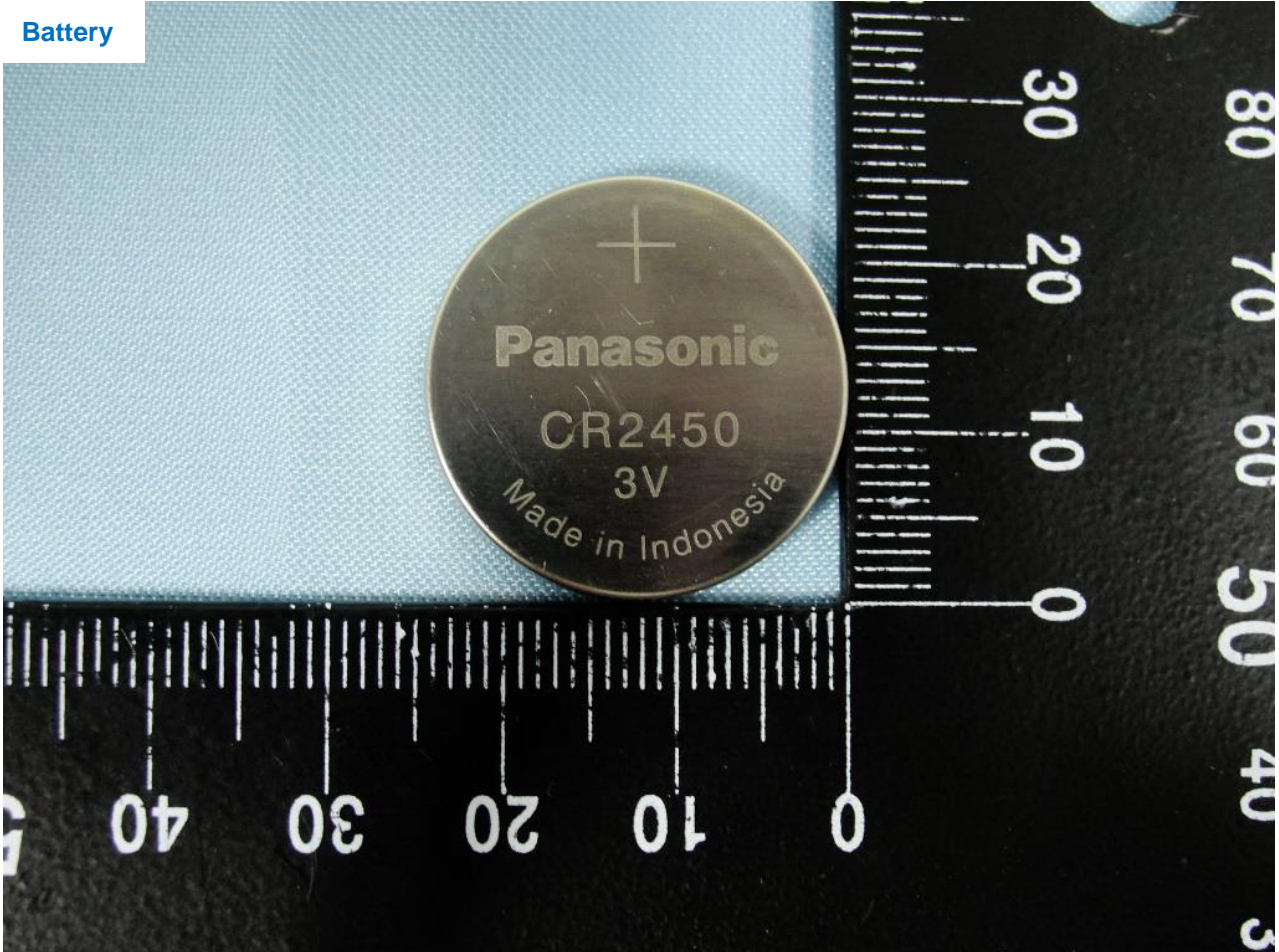

Brand Name: MOTOROLA SOLUTIONS, INC. / Model Name: ATLS-T1B

Battery