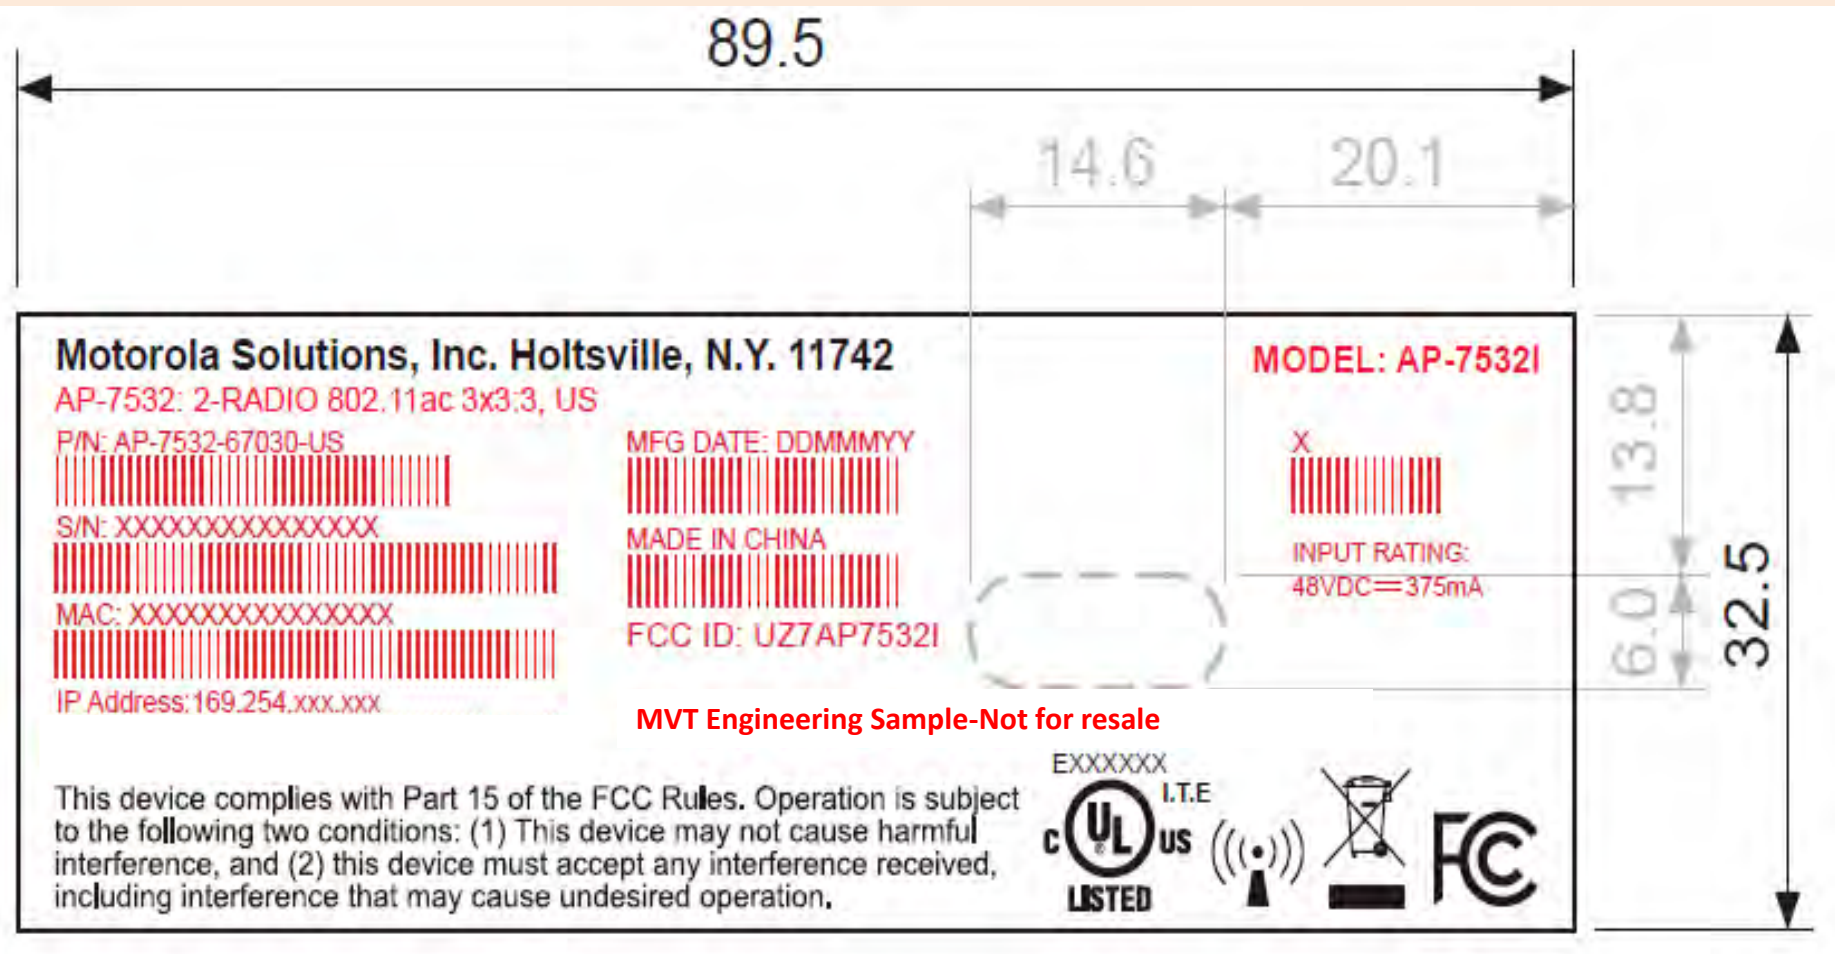

Birch Internal SKU –US (AP-7532-67030-US) WNC PN : 4L-RAABM13-001-B-01(AP-7532-67030-US)

1. Remove IP address bar code
2. Use “MVT engineering sample instead of “Pre-MVT”
3. Is Exxxxxx = E252240? (Please confirm)