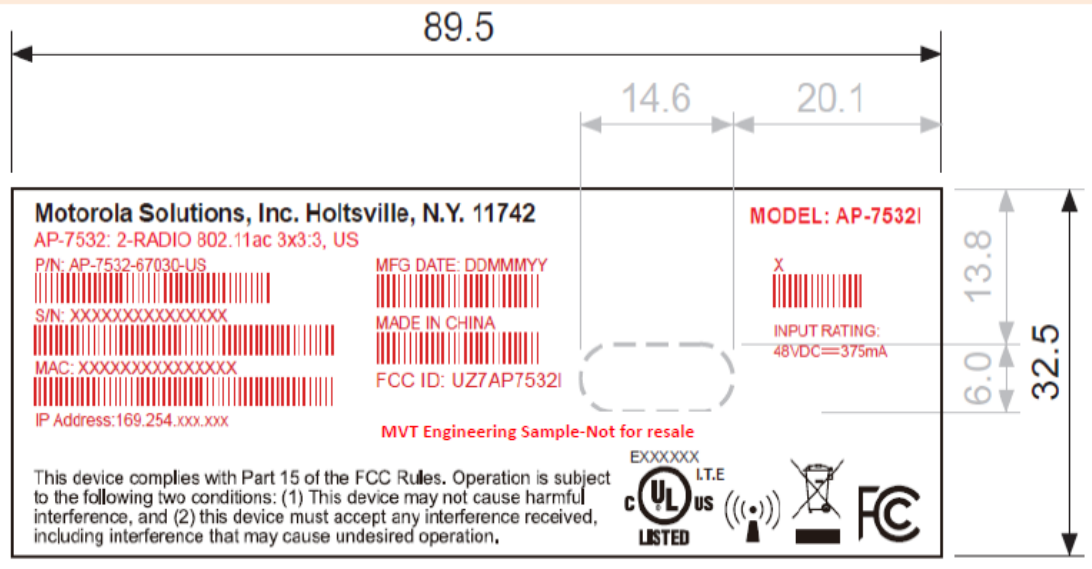

Birch Internal SKU –US (AP-7532-67030-US)
WNC PN : 4L-RAABM13-001-B-01(AP-7532-67030-US)

1. Remove IP address bar code
2. Use "MVT engineering sample instead of "Pre-MVT"
3. Is Exxxxxx = E252240? (Please confirm)