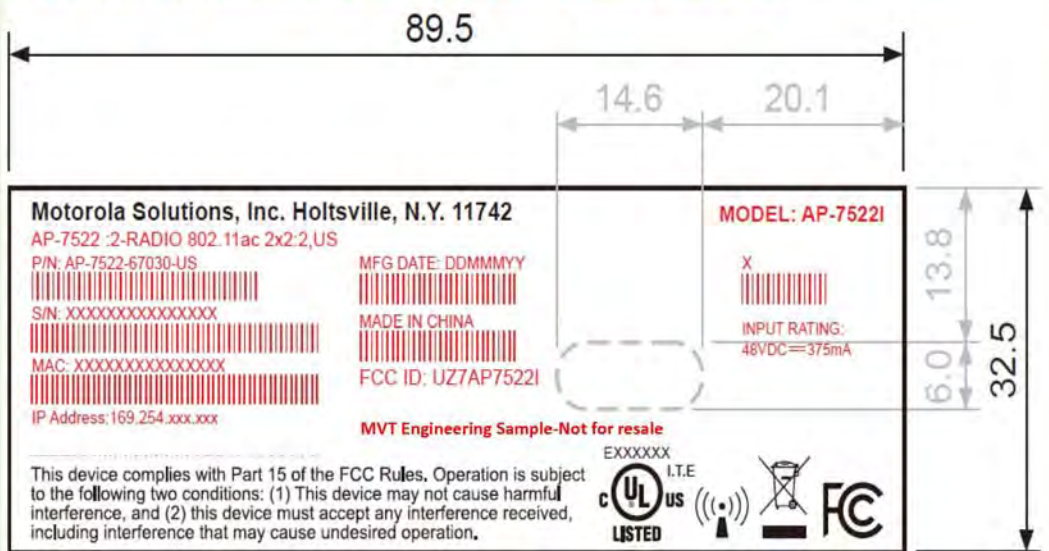

**Oak Internal SKU –US (AP-7522-67030-US)
WNC PN : 4L-RAABM13-001-B-01(AP-7522-67030-US)**

1. Remove IP address bar code
2. Use "MVT engineering sample instead of "Pre-MVT"
3. Is Exxxxxx = E252240? (Please confirm)