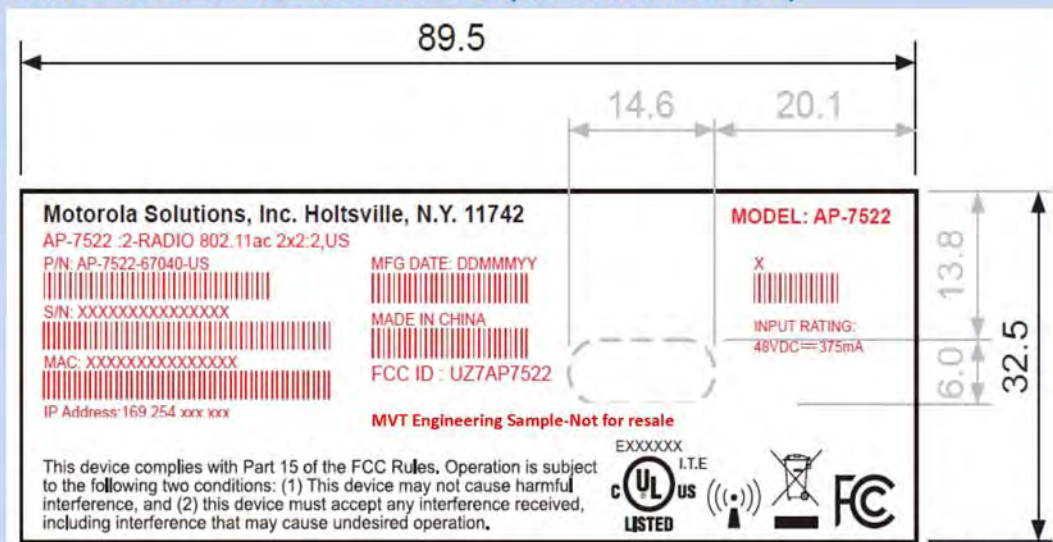

Oak External SKU –US (AP-7522-67040-US)
WNC PN : 4L-RAABM13-001-B-01(AP-7522-67040-US)

1. Remove IP address bar code
2. Use "MVT engineering sample instead of "Pre-MVT"
3. Is Exxxxxx = E252240? (Please confirm)