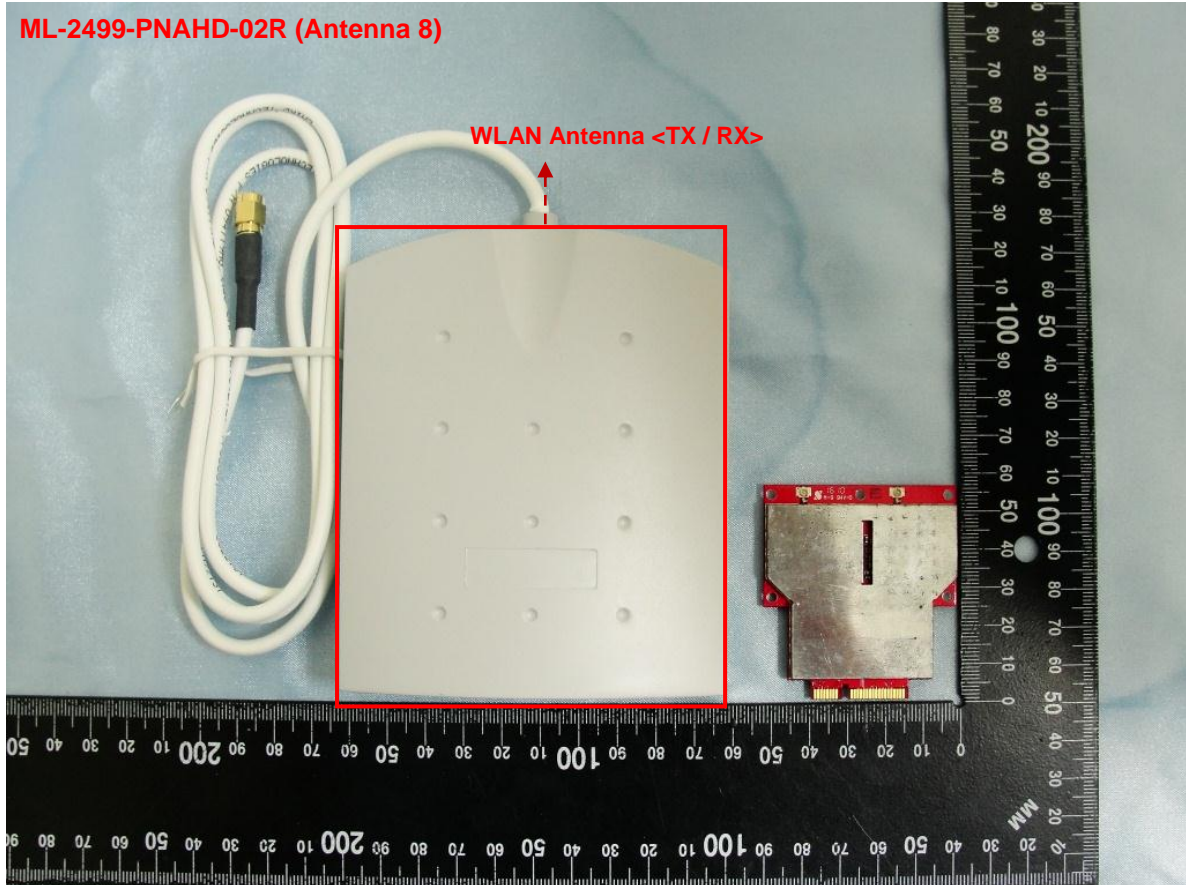

Brand Name: Motorola / Model Name: AP-6

DUT Length: 5.6 cm

DUT Width: 5.1 cm

Antenna	Length	Width
WLAN Antenna <TX / RX>	68.6 cm	1.9 cm

Brand Name: Motorola / Model Name: AP-6

DUT Length: 5.6 cm

DUT Width: 5.1 cm

Antenna	Length	Width
WLAN Antenna <TX / RX>	15.6 cm	9.3 cm

Brand Name: Motorola / Model Name: AP-6

DUT Length: 5.6 cm

DUT Width: 5.1 cm

Antenna	Length	Width
WLAN Antenna <TX / RX>	11.6 cm	9.7 cm

Brand Name: Motorola / Model Name: AP-6

DUT Length: 5.6 cm
DUT Width: 5.1 cm

Antenna	Length	Width
WLAN Antenna <TX / RX>	10.9 cm	1.0 cm