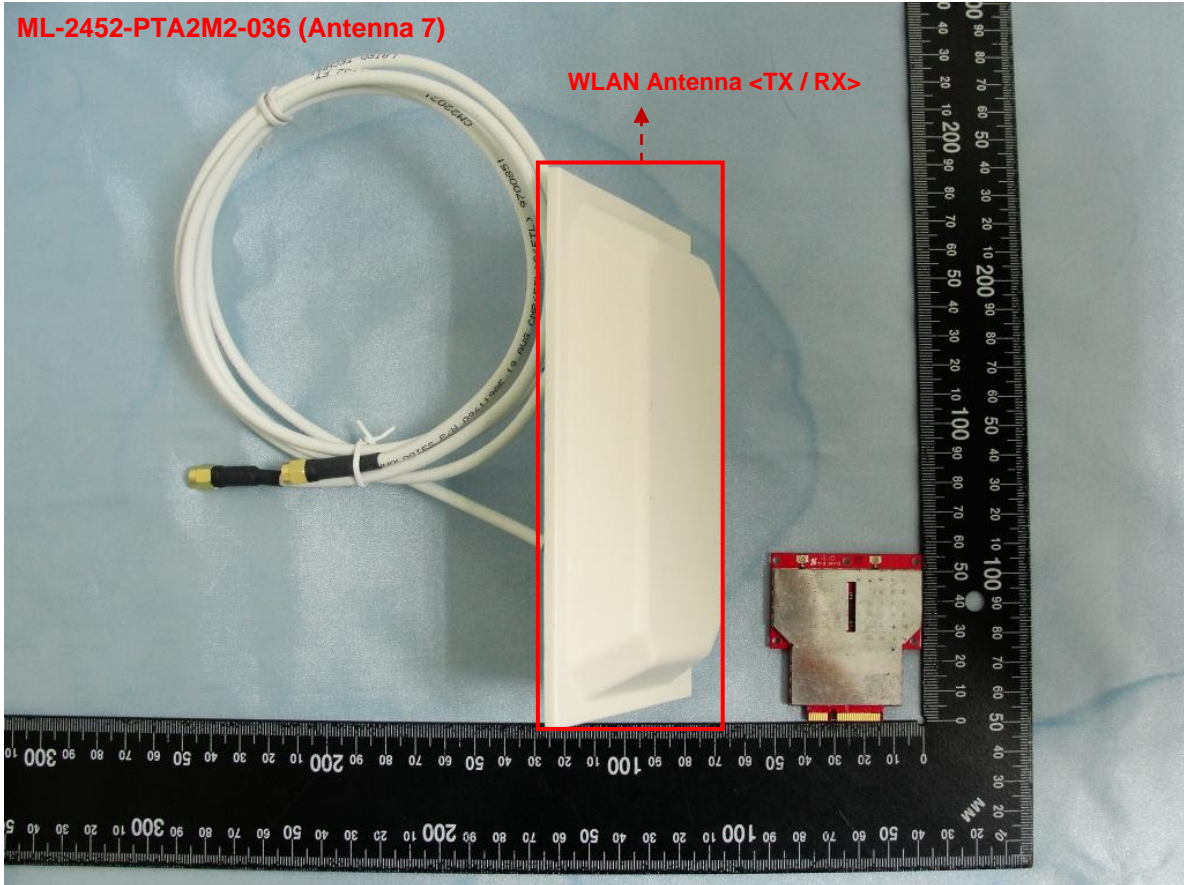

Brand Name: Motorola / Model Name: AP-6

DUT Length: 5.6 cm

DUT Width: 5.1 cm

Antenna	Length	Width
WLAN Antenna <TX / RX>	68.6 cm	1.9 cm

Brand Name: Motorola / Model Name: AP-6

DUT Length: 5.6 cm

DUT Width: 5.1 cm

Antenna	Length	Width
WLAN Antenna <TX / RX>	15.6 cm	9.3 cm

Brand Name: Motorola / Model Name: AP-6

DUT Length: 5.6 cm

DUT Width: 5.1 cm

Antenna	Length	Width
WLAN Antenna <TX / RX>	11.6 cm	9.7 cm

Brand Name: Motorola / Model Name: AP-6

DUT Length: 5.6 cm
DUT Width: 5.1 cm

Antenna	Length	Width
WLAN Antenna <TX / RX>	10.9 cm	1.0 cm