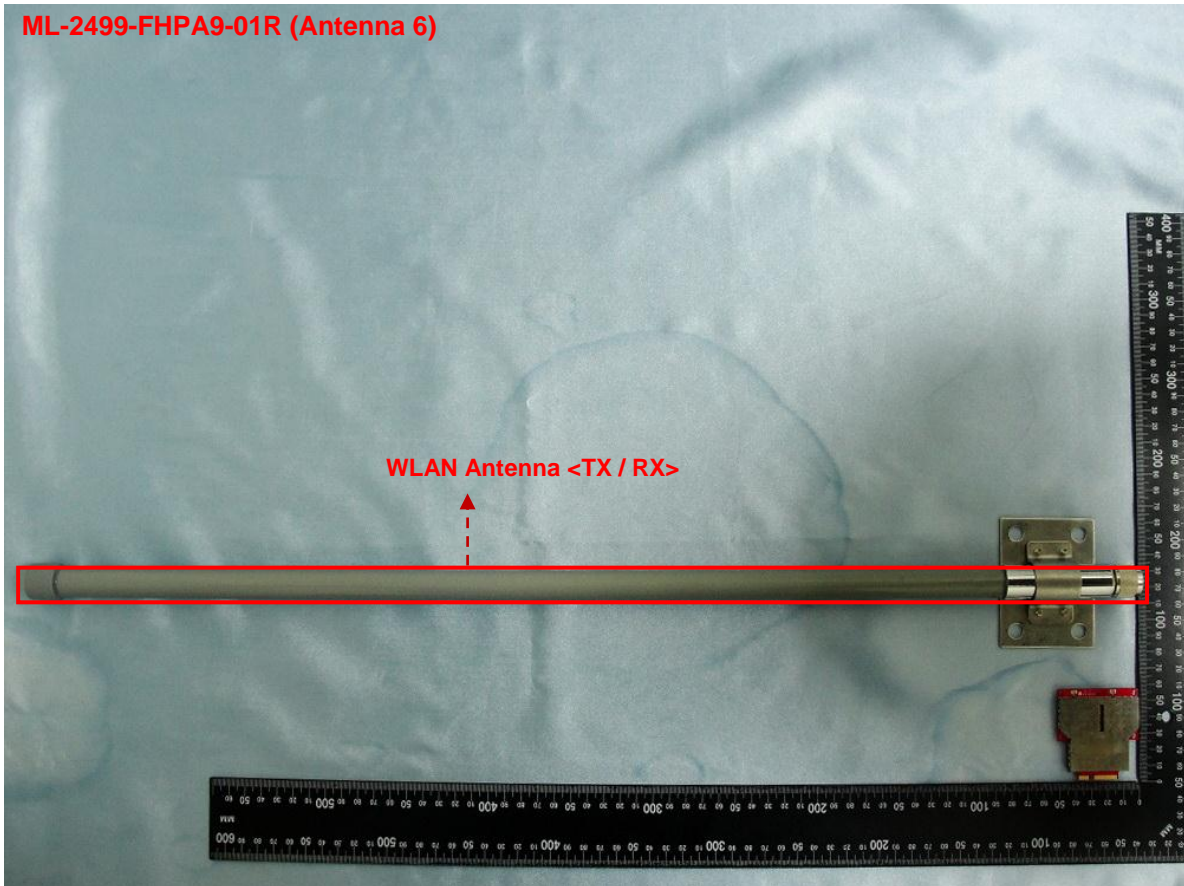

Brand Name: Motorola / Model Name: AP-6

DUT Length: 5.6 cm

DUT Width: 5.1 cm

Antenna	Length	Width
WLAN Antenna <TX / RX>	68.6 cm	1.9 cm

Brand Name: Motorola / Model Name: AP-6

DUT Length: 5.6 cm

DUT Width: 5.1 cm

Antenna	Length	Width
WLAN Antenna <TX / RX>	15.6 cm	9.3 cm

Brand Name: Motorola / Model Name: AP-6

DUT Length: 5.6 cm

DUT Width: 5.1 cm

Antenna	Length	Width
WLAN Antenna <TX / RX>	11.6 cm	9.7 cm

Brand Name: Motorola / Model Name: AP-6

DUT Length: 5.6 cm
DUT Width: 5.1 cm

Antenna	Length	Width
WLAN Antenna <TX / RX>	10.9 cm	1.0 cm