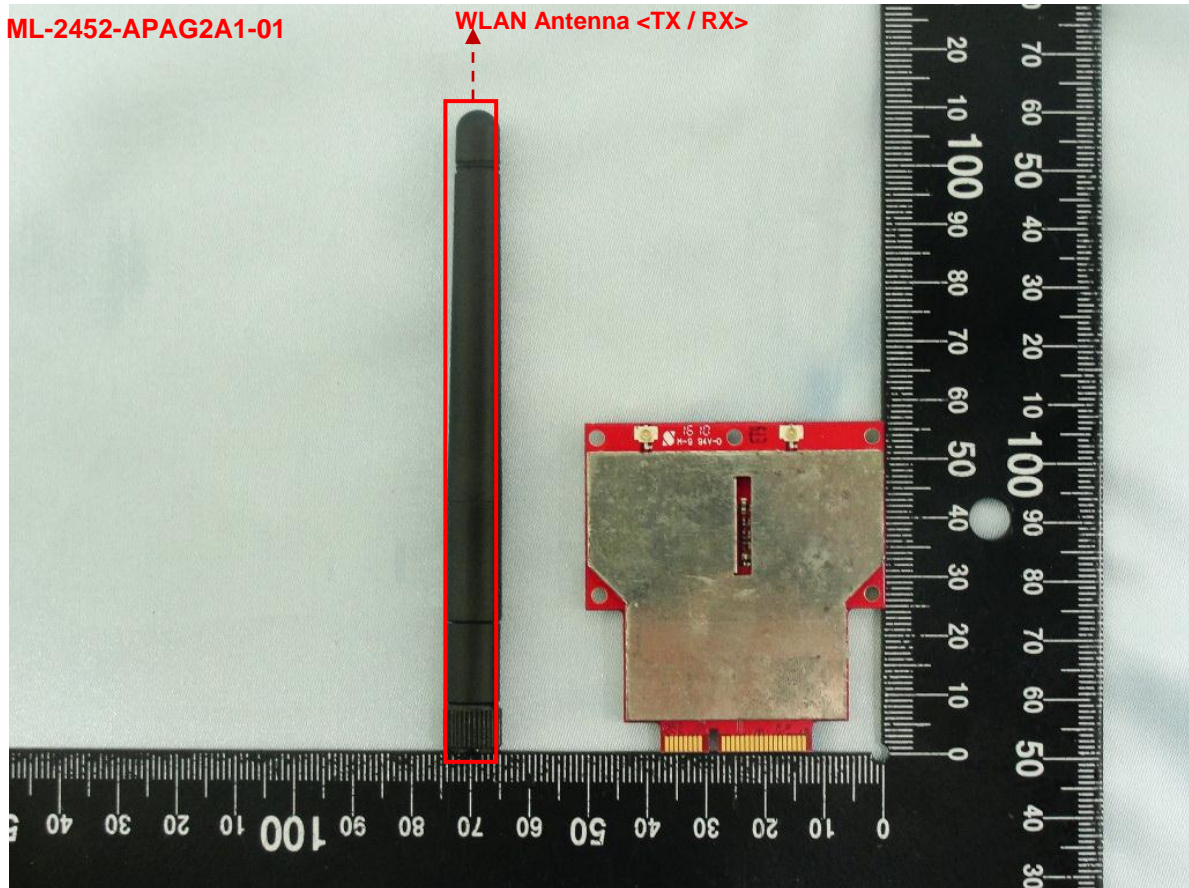

Brand Name: Motorola / Model Name: AP-6

DUT Length: 5.6 cm

DUT Width: 5.1 cm

Antenna	Length	Width
WLAN Antenna <TX / RX>	68.6 cm	1.9 cm

Brand Name: Motorola / Model Name: AP-6

DUT Length: 5.6 cm

DUT Width: 5.1 cm

Antenna	Length	Width
WLAN Antenna <TX / RX>	15.6 cm	9.3 cm

Brand Name: Motorola / Model Name: AP-6

DUT Length: 5.6 cm

DUT Width: 5.1 cm

Antenna	Length	Width
WLAN Antenna <TX / RX>	11.6 cm	9.7 cm

Brand Name: Motorola / Model Name: AP-6

DUT Length: 5.6 cm
DUT Width: 5.1 cm

Antenna	Length	Width
WLAN Antenna <TX / RX>	10.9 cm	1.0 cm