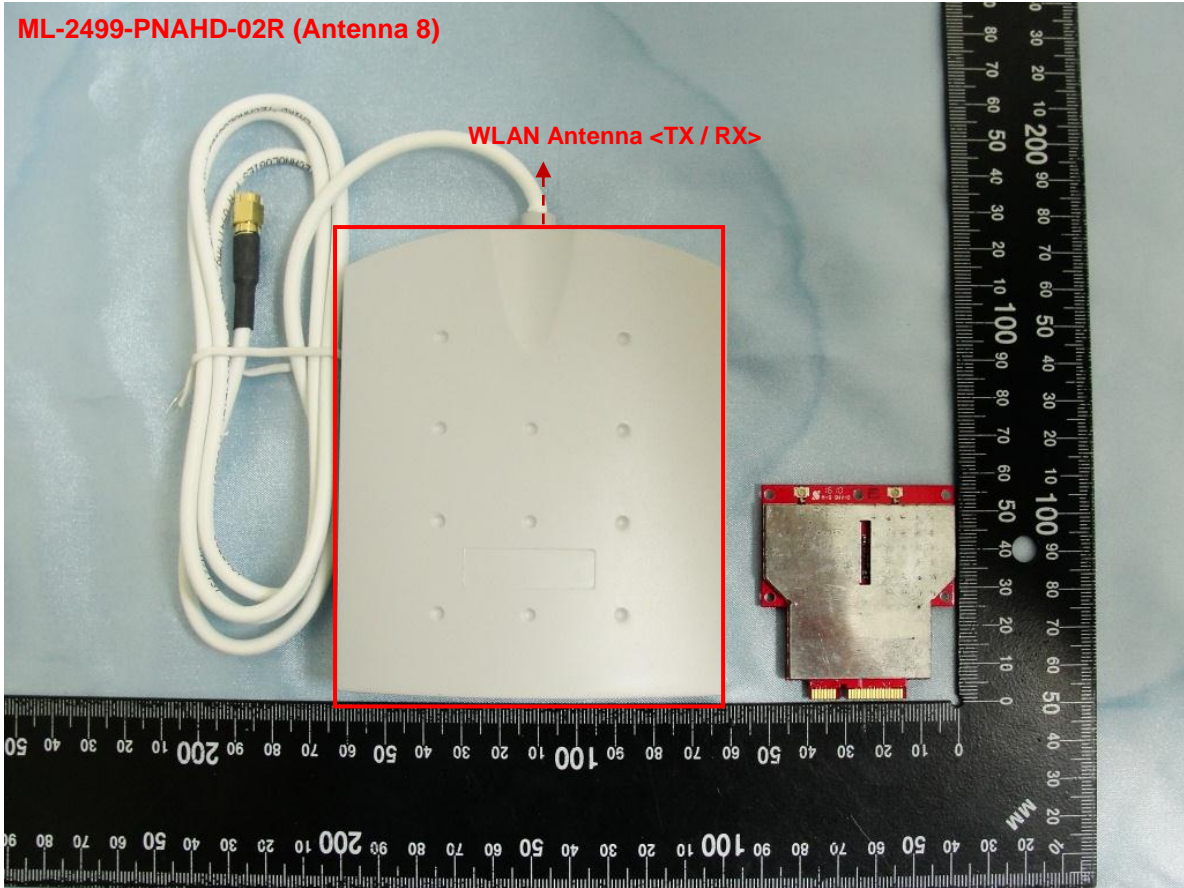

Brand Name: Motorola / Model Name: AP-6

DUT Length: 5.6 cm

DUT Width: 5.1 cm

Antenna	Length	Width
WLAN Antenna <TX / RX>	68.6 cm	1.9 cm

Brand Name: Motorola / Model Name: AP-6

DUT Length: 5.6 cm

DUT Width: 5.1 cm

Antenna	Length	Width
WLAN Antenna <TX / RX>	15.6 cm	9.3 cm

Brand Name: Motorola / Model Name: AP-6

DUT Length: 5.6 cm
DUT Width: 5.1 cm

Antenna	Length	Width
WLAN Antenna <TX / RX>	11.6 cm	9.7 cm

Brand Name: Motorola / Model Name: AP-6

DUT Length: 5.6 cm

DUT Width: 5.1 cm

Antenna	Length	Width
WLAN Antenna <TX / RX>	10.9 cm	1.0 cm