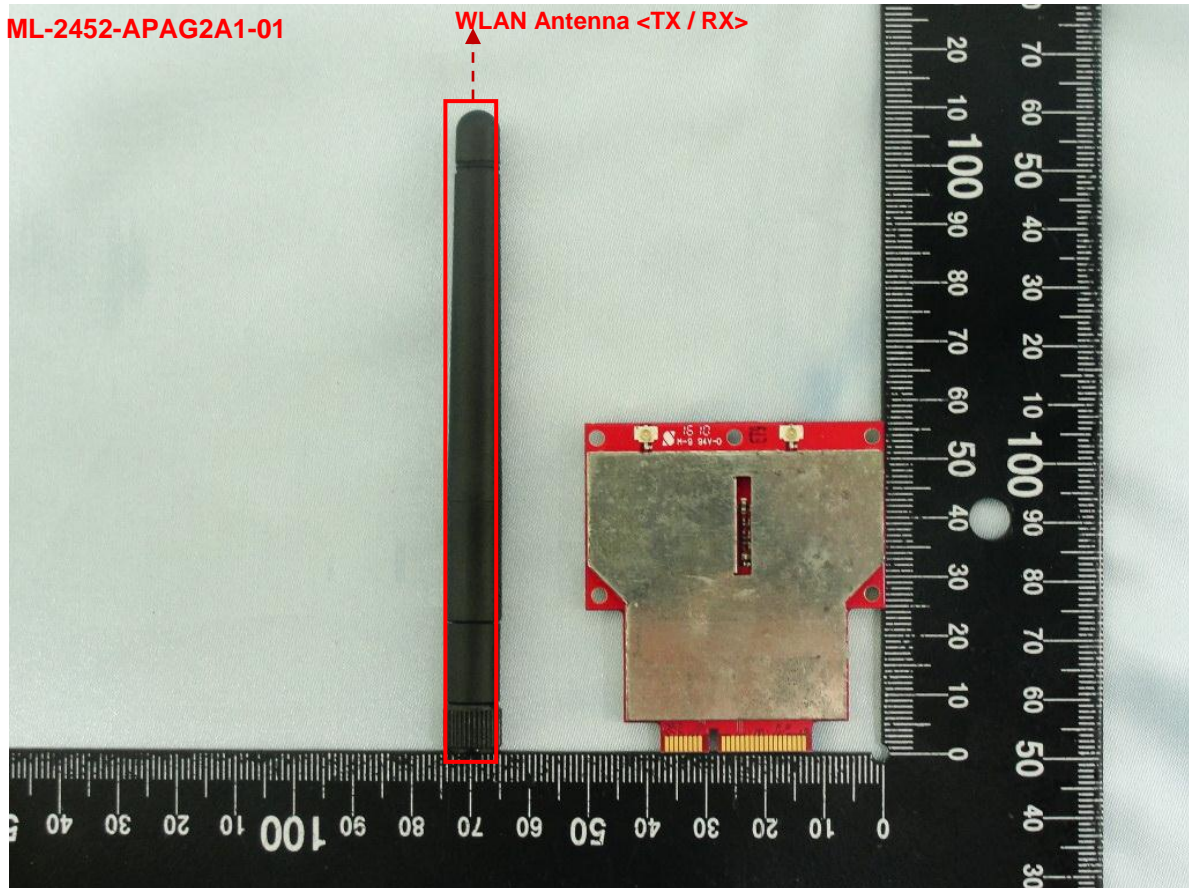

Brand Name: Motorola / Model Name: AP-6

DUT Length: 5.6 cm

DUT Width: 5.1 cm

Antenna	Length	Width
WLAN Antenna <TX / RX>	68.6 cm	1.9 cm

Brand Name: Motorola / Model Name: AP-6

DUT Length: 5.6 cm

DUT Width: 5.1 cm

Antenna	Length	Width
WLAN Antenna <TX / RX>	15.6 cm	9.3 cm

Brand Name: Motorola / Model Name: AP-6

DUT Length: 5.6 cm
DUT Width: 5.1 cm

Antenna	Length	Width
WLAN Antenna <TX / RX>	11.6 cm	9.7 cm

Brand Name: Motorola / Model Name: AP-6

DUT Length: 5.6 cm

DUT Width: 5.1 cm

Antenna	Length	Width
WLAN Antenna <TX / RX>	10.9 cm	1.0 cm