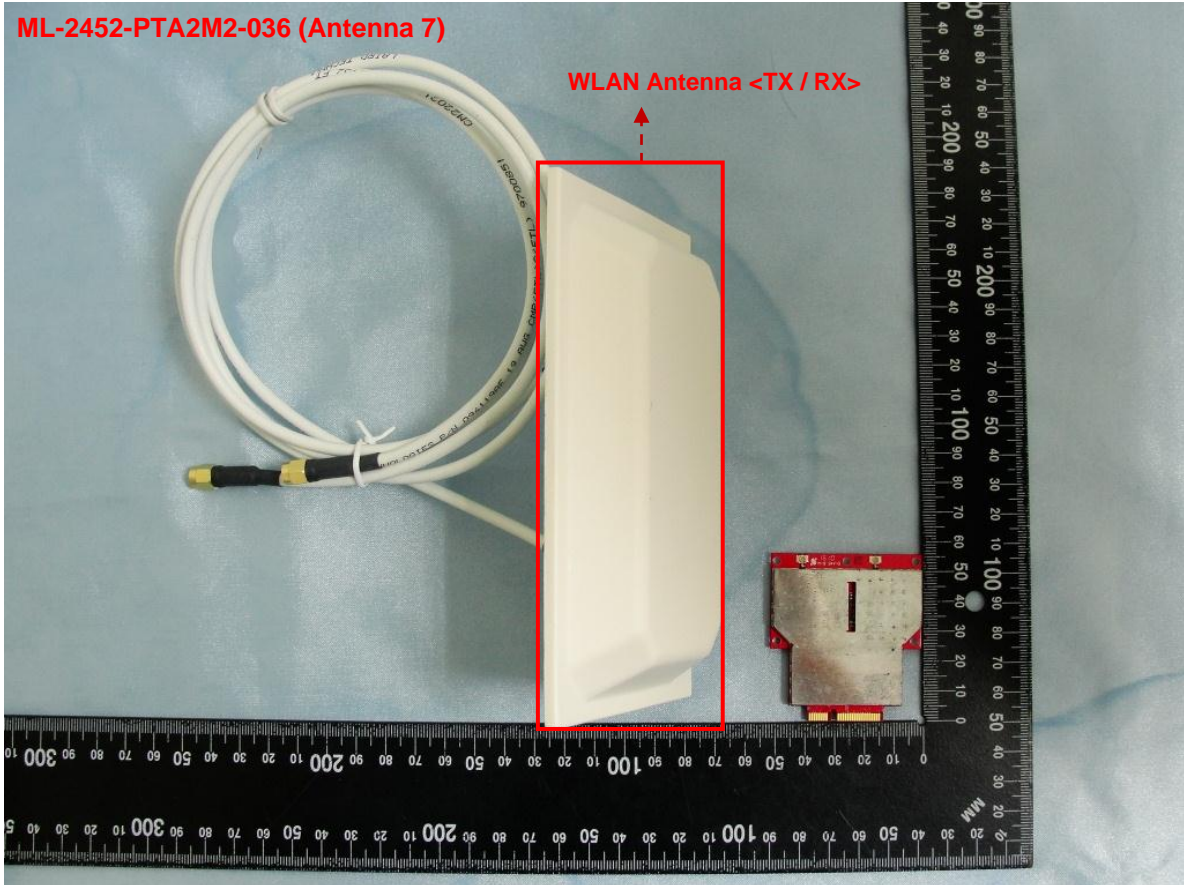

Brand Name: Motorola / Model Name: AP-6

DUT Length: 5.6 cm

DUT Width: 5.1 cm

Antenna	Length	Width
WLAN Antenna <TX / RX>	68.6 cm	1.9 cm

Brand Name: Motorola / Model Name: AP-6

DUT Length: 5.6 cm

DUT Width: 5.1 cm

Antenna	Length	Width
WLAN Antenna <TX / RX>	15.6 cm	9.3 cm

Brand Name: Motorola / Model Name: AP-6

DUT Length: 5.6 cm
DUT Width: 5.1 cm

Antenna	Length	Width
WLAN Antenna <TX / RX>	11.6 cm	9.7 cm

Brand Name: Motorola / Model Name: AP-6

DUT Length: 5.6 cm

DUT Width: 5.1 cm

Antenna	Length	Width
WLAN Antenna <TX / RX>	10.9 cm	1.0 cm