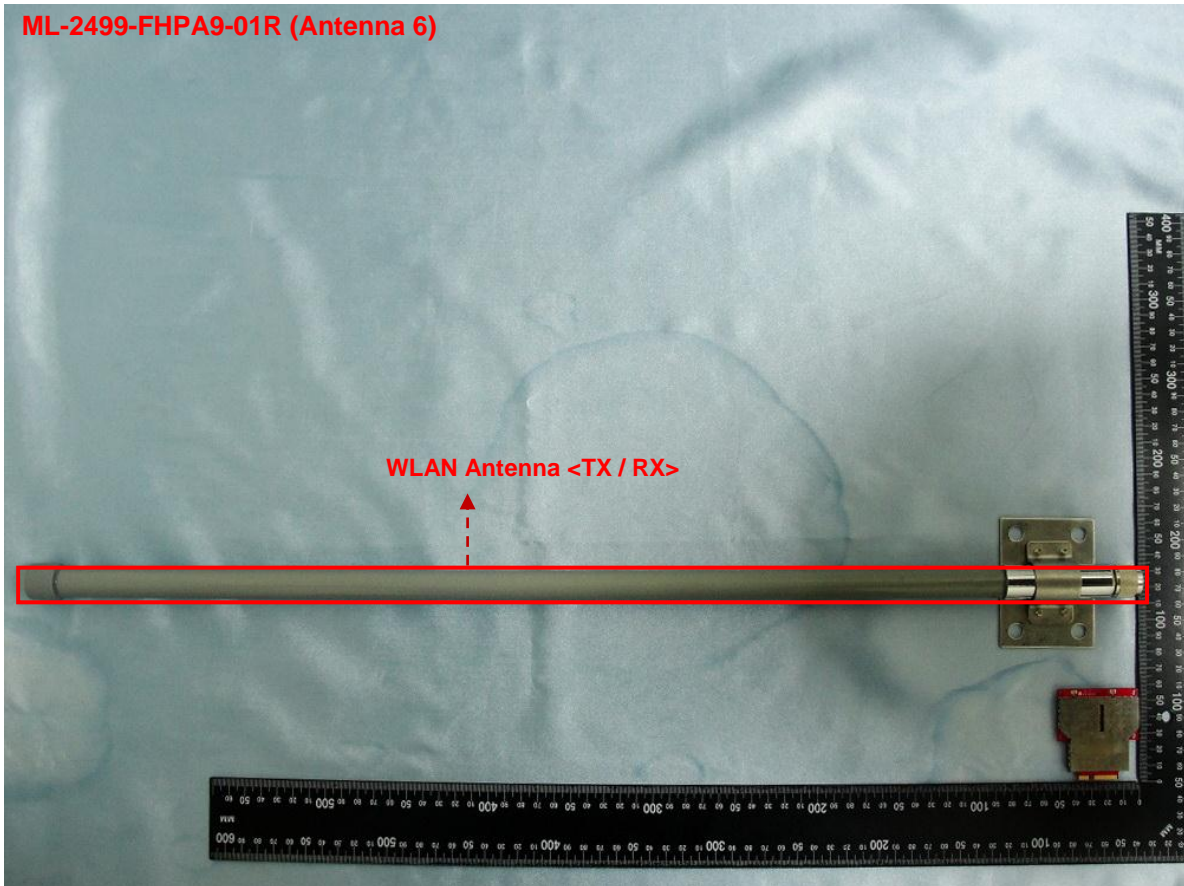

Brand Name: Motorola / Model Name: AP-6

DUT Length: 5.6 cm

DUT Width: 5.1 cm

Antenna	Length	Width
WLAN Antenna <TX / RX>	68.6 cm	1.9 cm

Brand Name: Motorola / Model Name: AP-6

DUT Length: 5.6 cm

DUT Width: 5.1 cm

Antenna	Length	Width
WLAN Antenna <TX / RX>	15.6 cm	9.3 cm

Brand Name: Motorola / Model Name: AP-6

DUT Length: 5.6 cm
DUT Width: 5.1 cm

Antenna	Length	Width
WLAN Antenna <TX / RX>	11.6 cm	9.7 cm

Brand Name: Motorola / Model Name: AP-6

DUT Length: 5.6 cm

DUT Width: 5.1 cm

Antenna	Length	Width
WLAN Antenna <TX / RX>	10.9 cm	1.0 cm