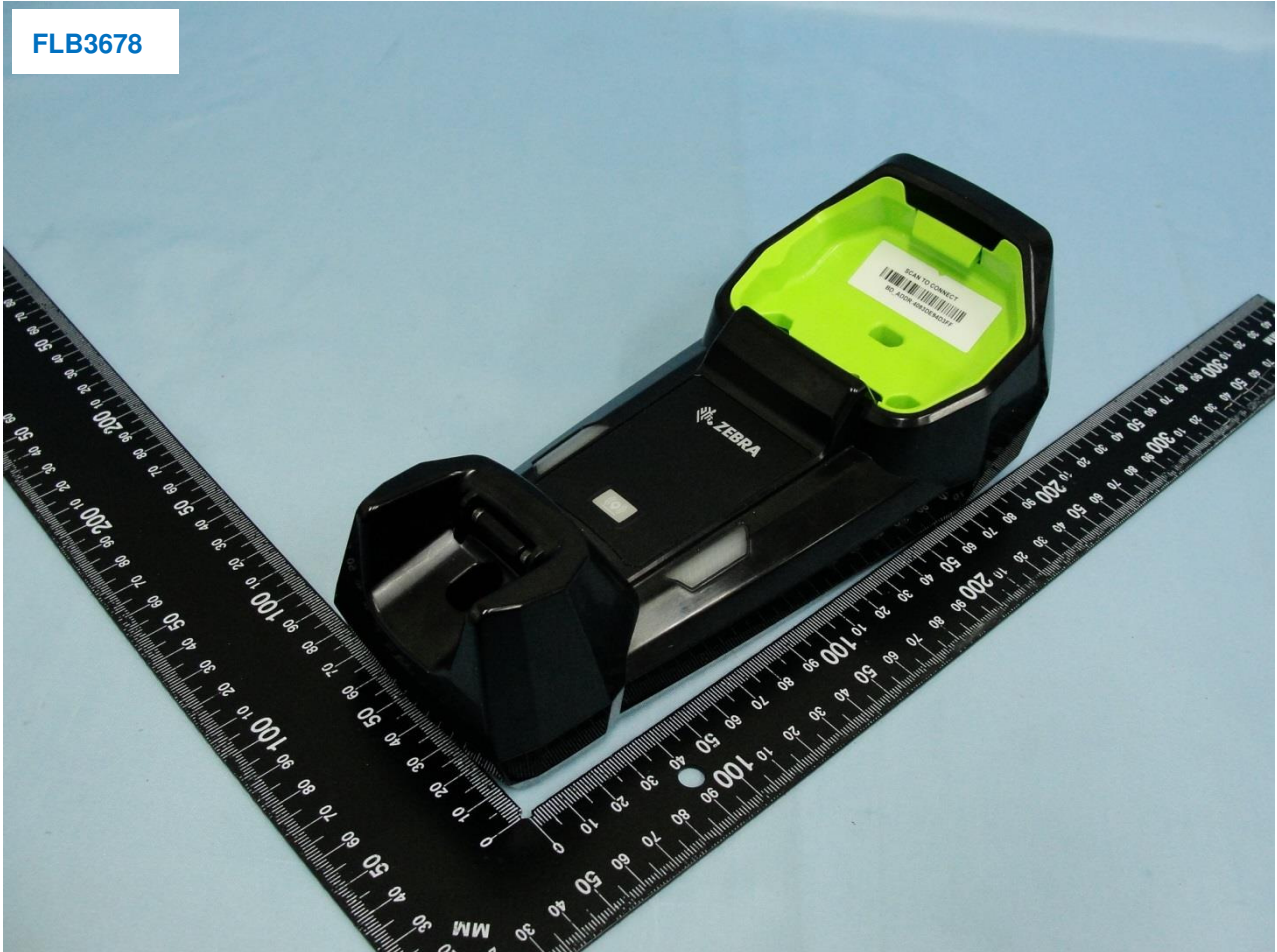

1. External Photograph of EUT

Brand Name: Zebra / Model Name: 3678 / Marketing Name: STB3678; FLB3678

Brand Name: Zebra / Model Name: 3678 / Marketing Name: STB3678; FLB3678

Brand Name: Zebra / Model Name: 3678 / Marketing Name: STB3678; FLB3678

Brand Name: Zebra / Model Name: 3678 / Marketing Name: STB3678; FLB3678

FLB3678

Brand Name: Zebra / Model Name: 3678 / Marketing Name: STB3678; FLB3678

Brand Name: Zebra / Model Name: 3678 / Marketing Name: STB3678; FLB3678

2. Photograph of Accessory

Brand Name: Zebra / Model Name: 3678 / Marketing Name: STB3678; FLB3678

Specification of Accessory		
AC Adapter	Brand Name	HIPRO
	Model Name	HP-A0502R3D
DC Adapter	Brand Name	SYMBOL
	Model Name	50-14000-251R
DC Power Cable	Brand Name	NA
	Model Name	NA
	Signal Line	2.1 meter non-shielded cable without ferrite core
RJ-50 to USB Cable	Brand Name	NA
	Model Name	CBA-U47-S15ZAR
RJ-50 to RS232 Cable	Brand Name	NA
	Model Name	CBA-RF1-C09PAR