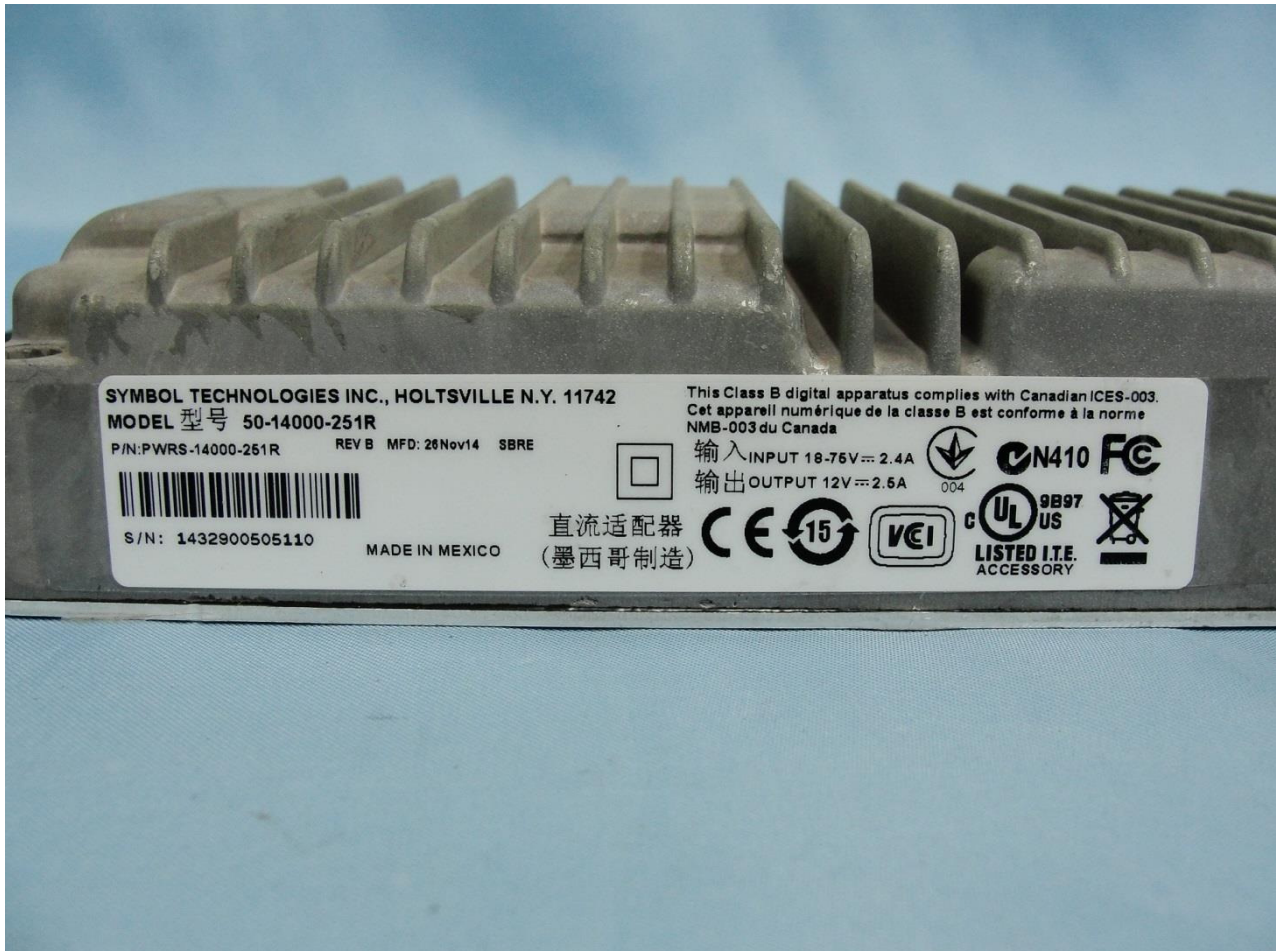

Brand Name: Zebra / Model Name: 3678 / Marketing Name: STB3678; FLB3678