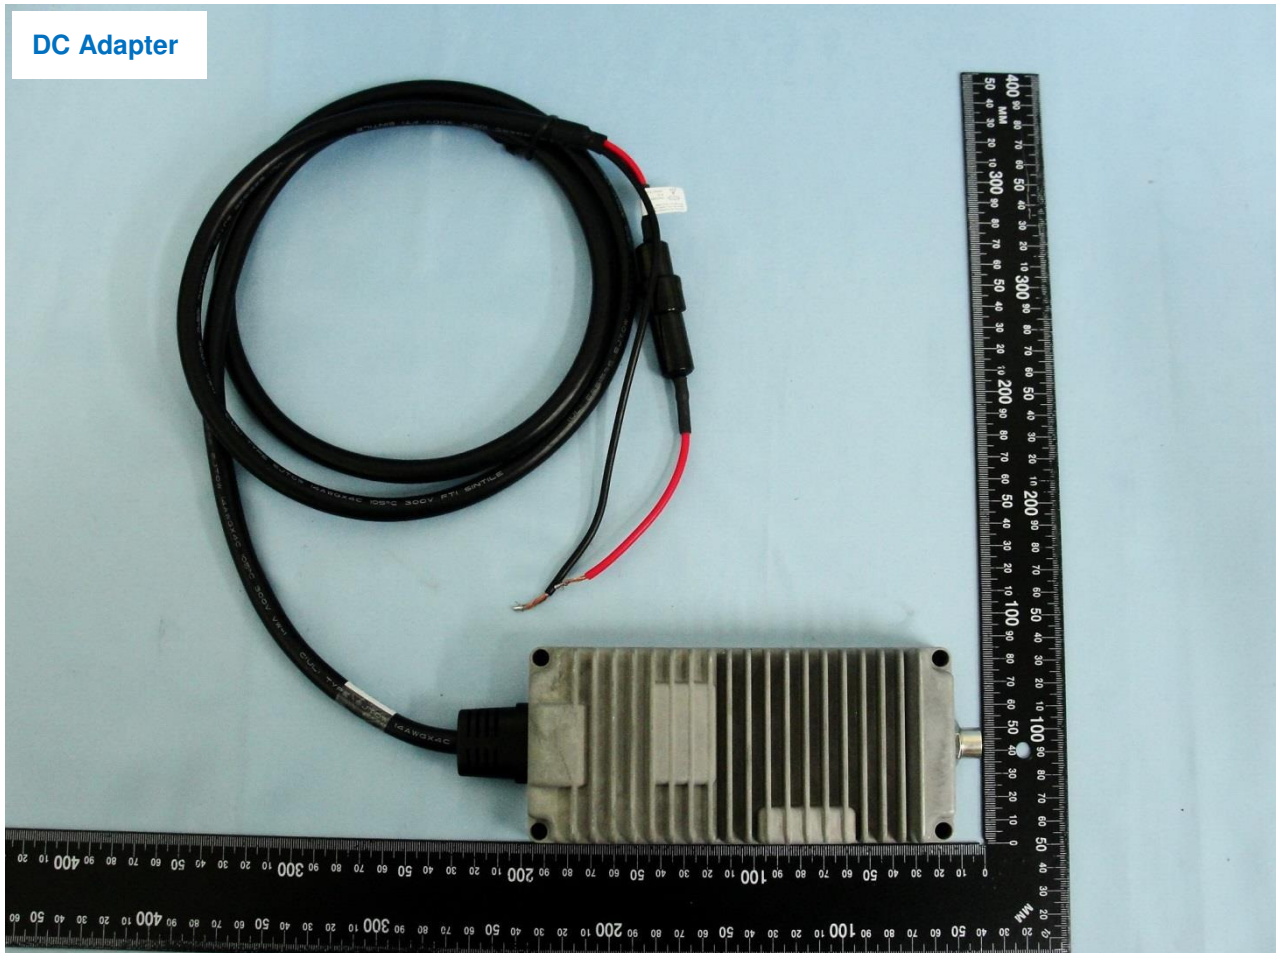

Brand Name: Zebra / Model Name: 3678 / Marketing Name: STB3678; FLB3678