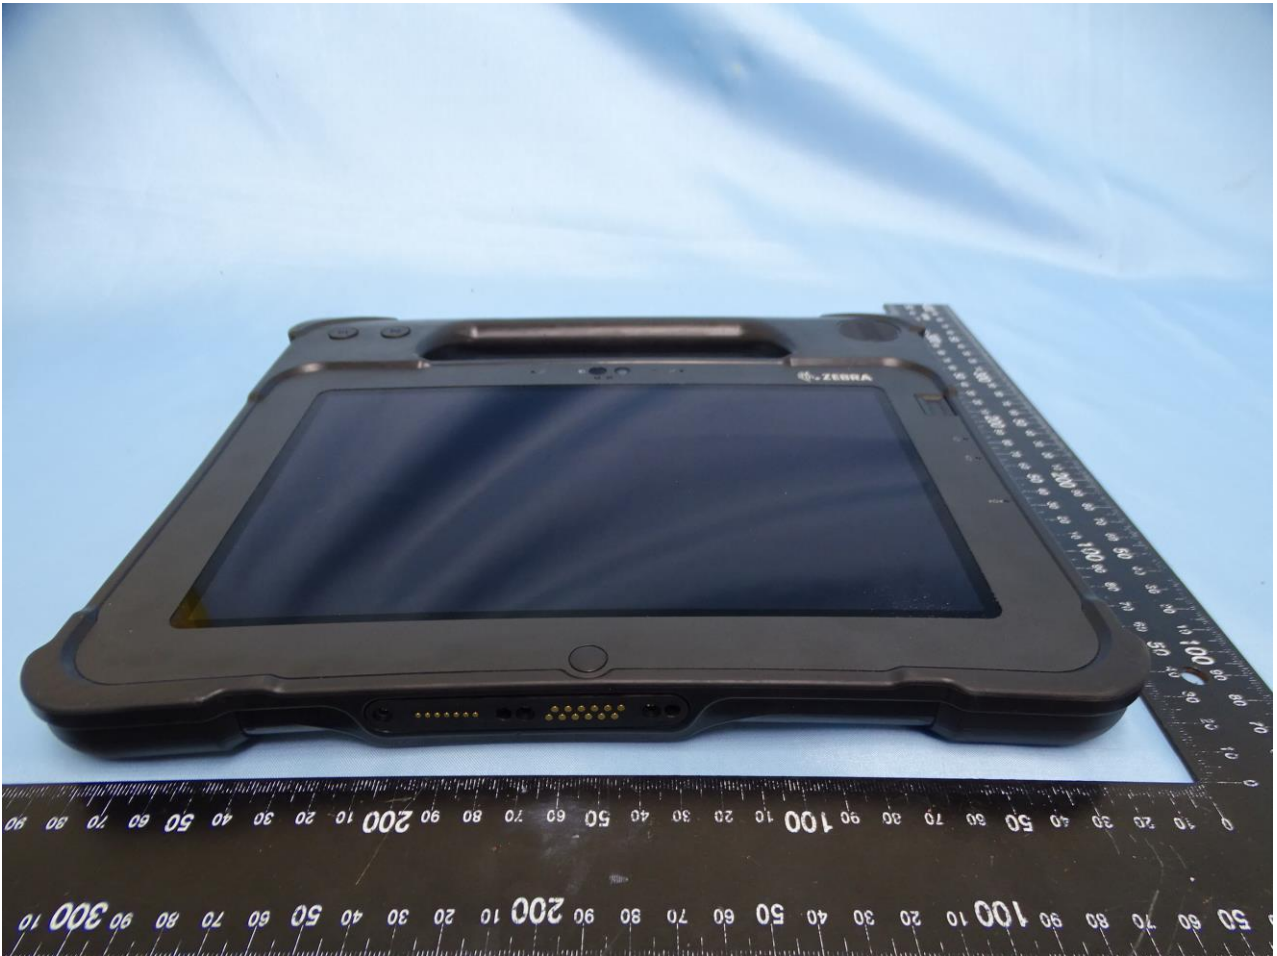

1. External Photograph of EUT

Brand Name: Zebra / Model Name: RTL10C0

Sample 1

Sample 2

2. Photograph of Accessory

Brand Name: Zebra / Model Name: RTL10C0

Specification of Accessory		
Adaptor with CLA cable	Brand Name	Zebra
	Model Number	ADP-65JH HB
Battery	Brand Name	ZEBRA
	Model Number	XLBM1
Power cord	Brand Name	Zebra
	Model Number	450040