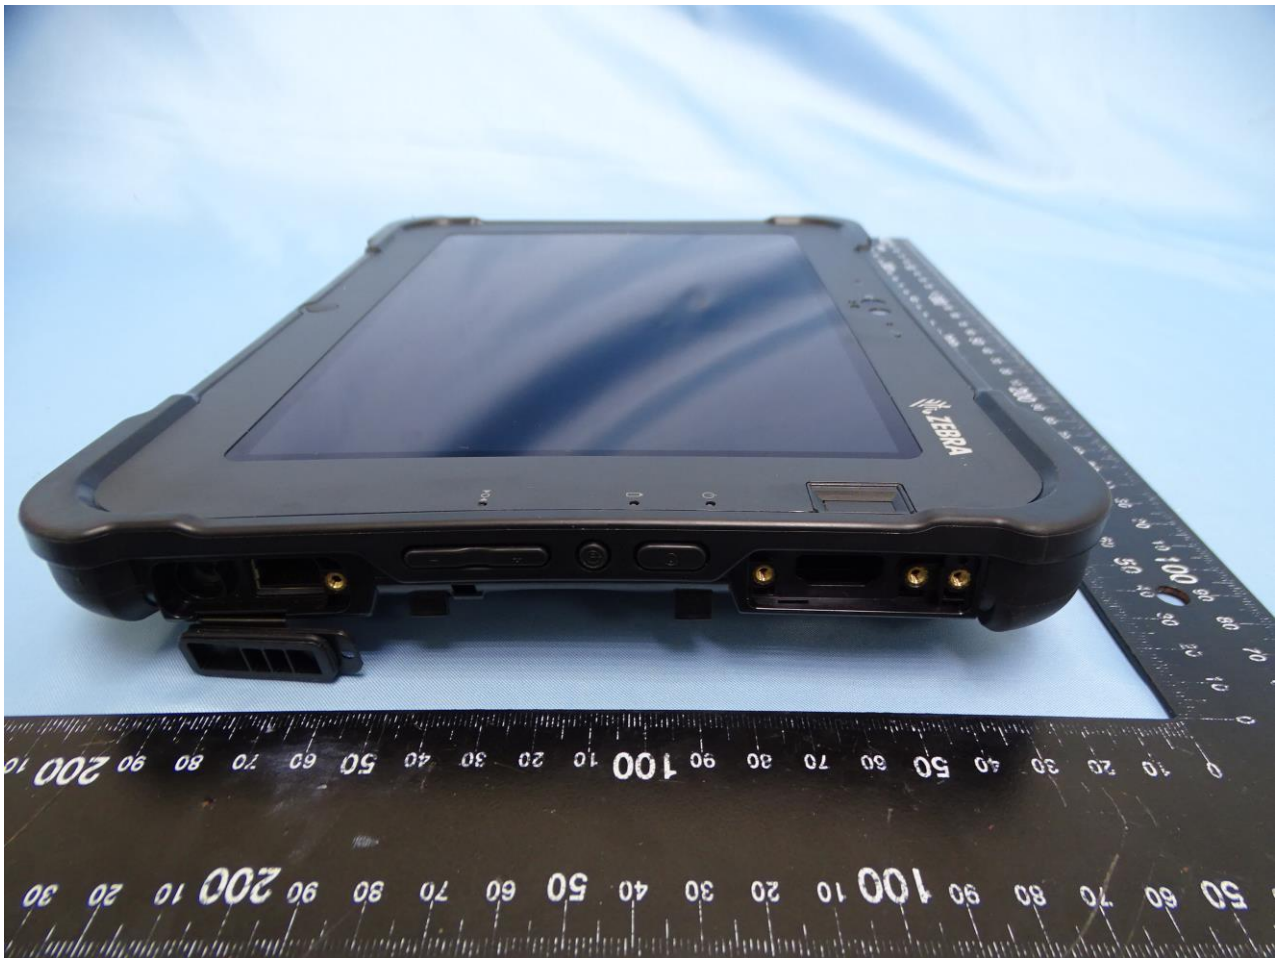

1. External Photograph of EUT

Brand Name: Zebra / Model Name: RTL10C0

Sample 1

Sample 2

2. Photograph of Accessory

Brand Name: Zebra / Model Name: RTL10C0

Specification of Accessory		
Adaptor with CLA cable	Brand Name	Zebra
	Model Number	ADP-65JH HB
Battery	Brand Name	ZEBRA
	Model Number	XLBM1
Power cord	Brand Name	Zebra
	Model Number	450040

Remark: For accessories equipped with this EUT, please refer to the following photos.

AC Adapter

Battery