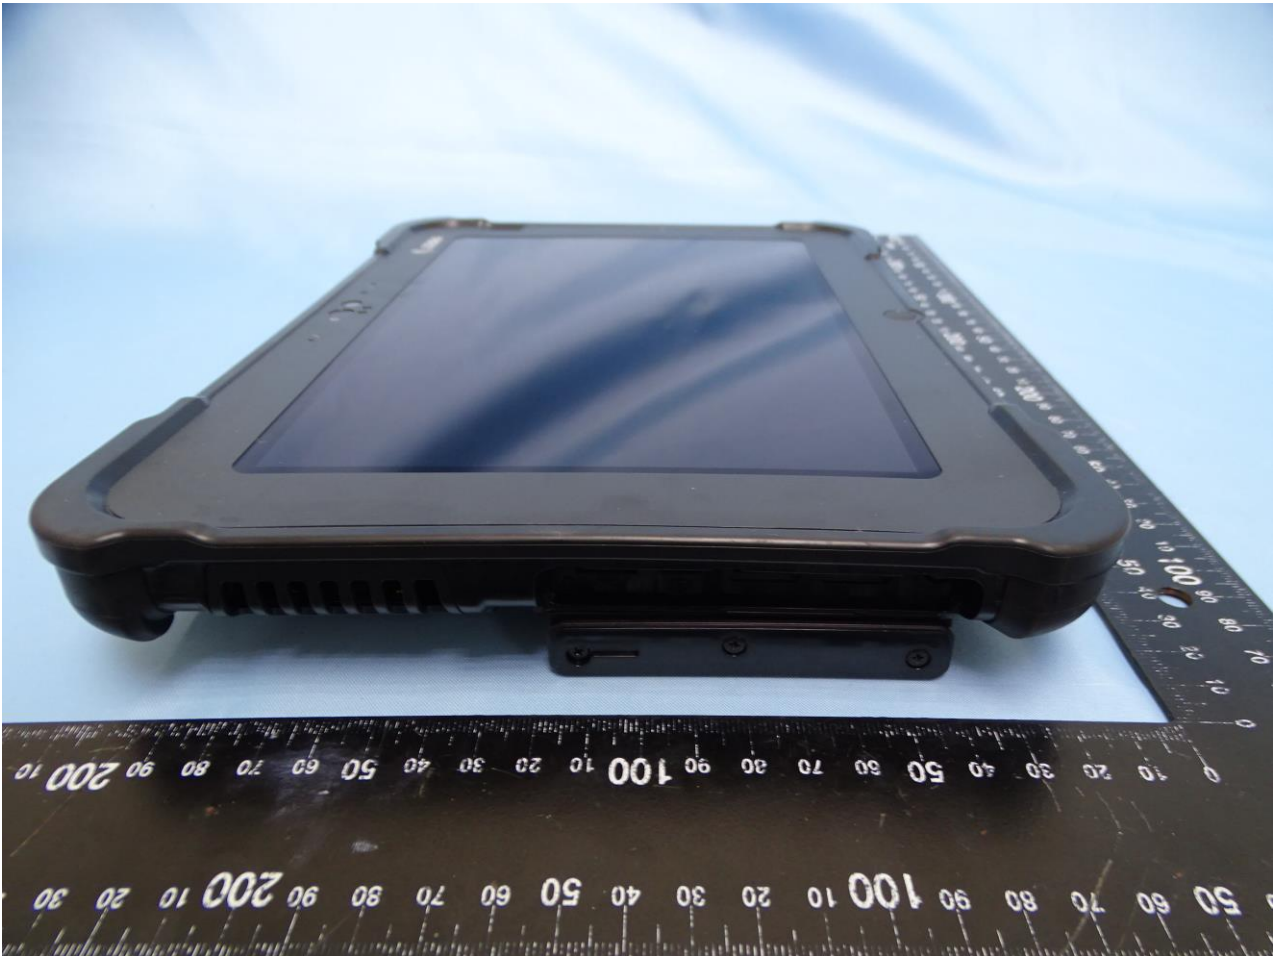

1. External Photograph of EUT

Brand Name: Zebra / Model Name: RTL10C0

Sample 1

Sample 2

2. Photograph of Accessory

Brand Name: Zebra / Model Name: RTL10C0

Specification of Accessory		
Adaptor with CLA cable	Brand Name	Zebra
	Model Number	ADP-65JH HB
Battery	Brand Name	ZEBRA
	Model Number	XLBM1
Power cord	Brand Name	Zebra
	Model Number	450040

Remark: For accessories equipped with this EUT, please refer to the following photos.

AC Adapter

Battery