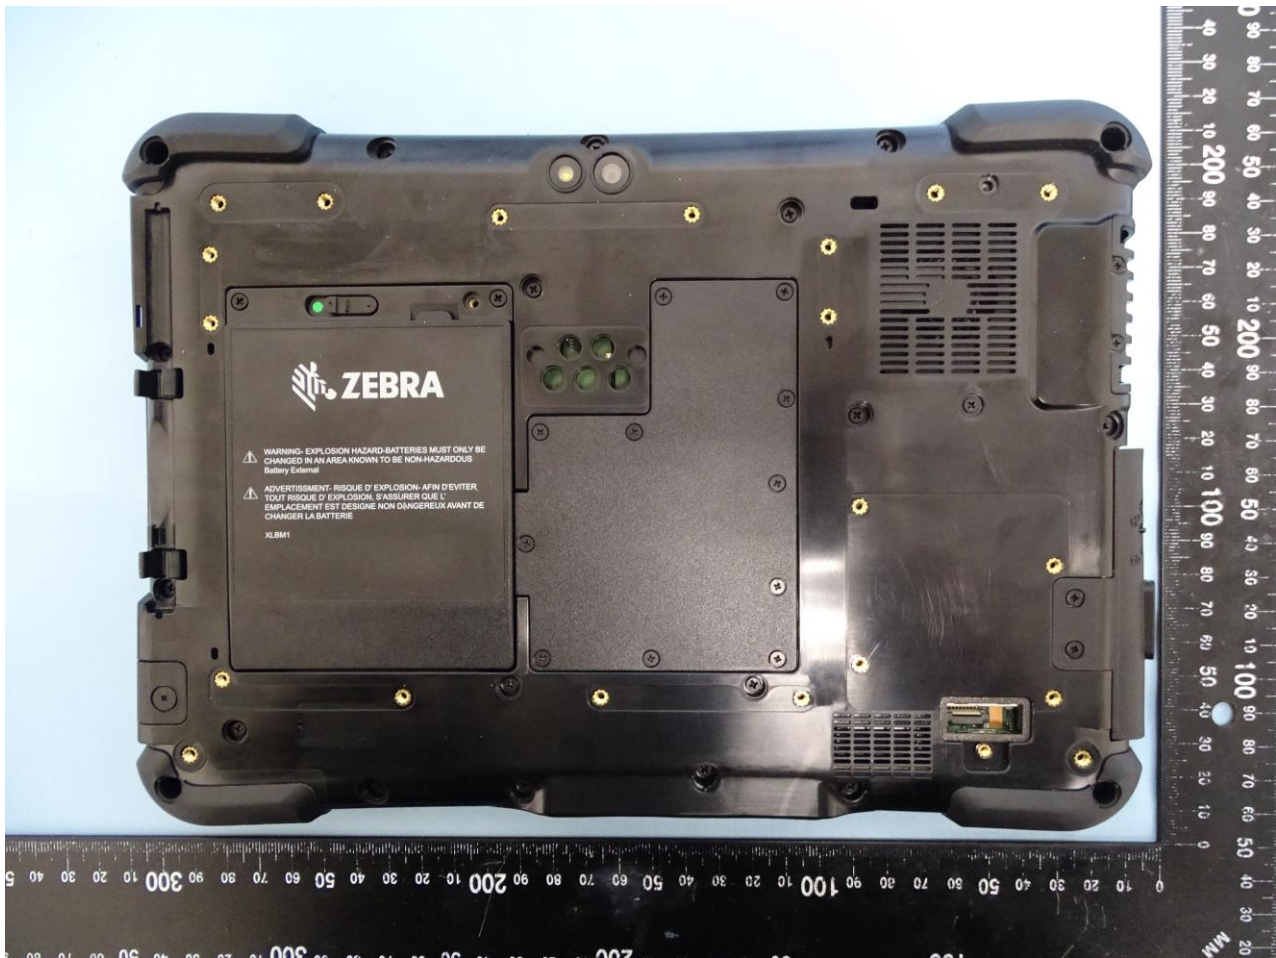

1. External Photograph of EUT

Brand Name: Zebra / Model Name: RTL10C0

Sample 1

Sample 2

2. Photograph of Accessory

Brand Name: Zebra / Model Name: RTL10C0

Specification of Accessory		
Adaptor with CLA cable	Brand Name	Zebra
	Model Number	ADP-65JH HB
Battery	Brand Name	ZEBRA
	Model Number	XLBM1
Power cord	Brand Name	Zebra
	Model Number	450040

Remark: For accessories equipped with this EUT, please refer to the following photos.

AC Adapter

Battery