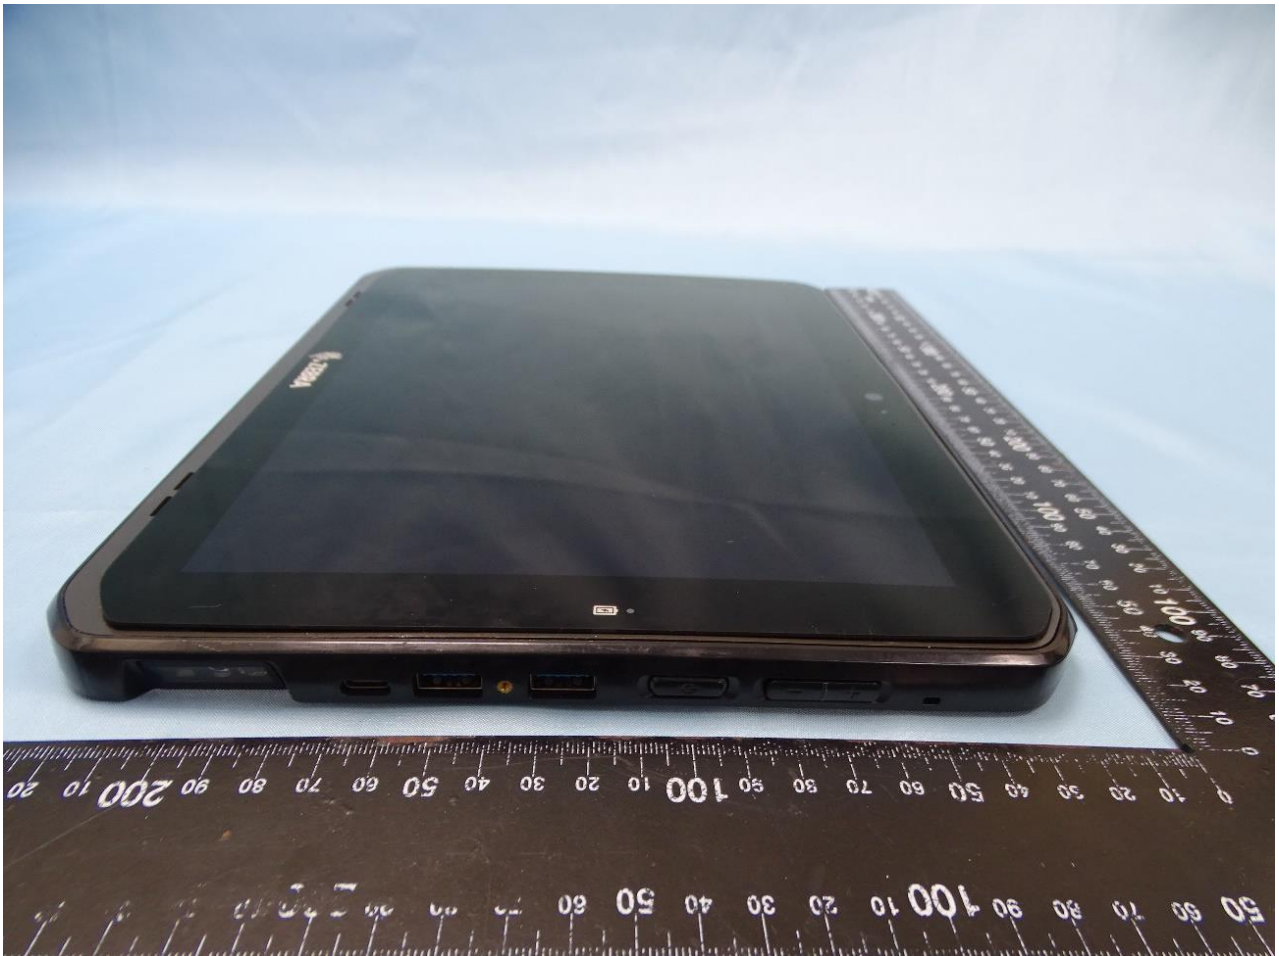

1. External Photograph of EUT

Brand Name: Zebra / Model Name: ET85B

2. Photograph of Accessory

Brand Name: Zebra / Model Name: ET85B

Specification of Accessory		
Adaptor with CLA cable Battery	Brand Name	Zebra
	Model Number	ADP-45XE B
Battery	Brand Name	ZEBRA
	Model Number	BT-000443
Power cord	Brand Name	Zebra
	Model Name	450040

Remark: For accessories equipped with this EUT, please refer to the following photos.

Supported Unit Used in Test Configuration and System		
CAC Reader	Brand Name	Zebra
	Model Number	ZBK-ET8X-SMARTCARD-01
Keyboard	Brand Name	ZEBRA
	Model Number	KBD-ET8X