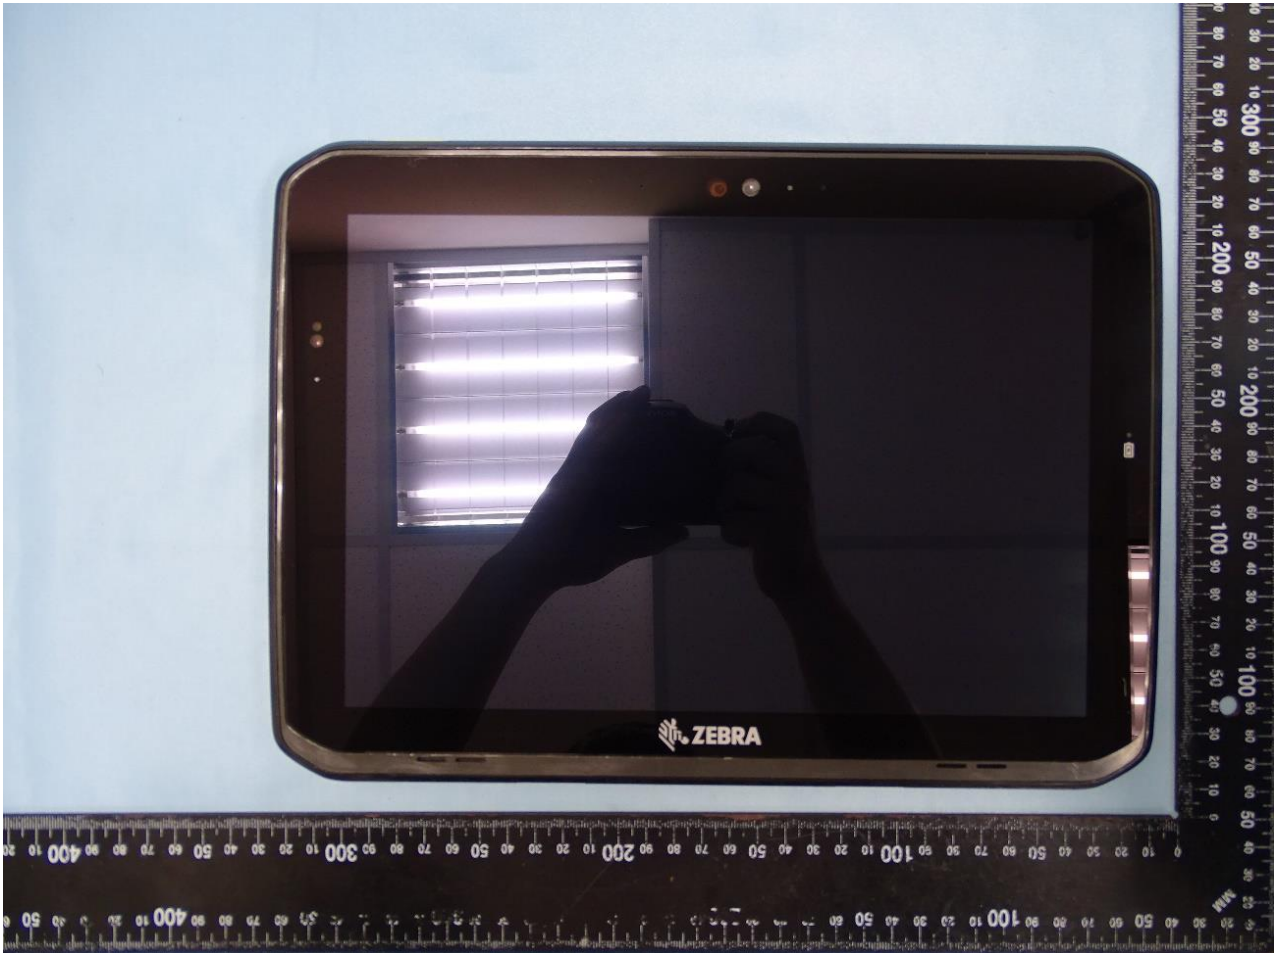

1. External Photograph of EUT

Brand Name: Zebra / Model Name: ET85B

2. Photograph of Accessory

Brand Name: Zebra / Model Name: ET85B

Specification of Accessory		
Adaptor with CLA cable Battery	Brand Name	Zebra
	Model Number	ADP-45XE B
Battery	Brand Name	ZEBRA
	Model Number	BT-000443
Power cord	Brand Name	Zebra
	Model Name	450040

Remark: For accessories equipped with this EUT, please refer to the following photos.

Supported Unit Used in Test Configuration and System		
CAC Reader	Brand Name	Zebra
	Model Number	ZBK-ET8X-SMARTCARD-01
Keyboard	Brand Name	ZEBRA
	Model Number	KBD-ET8X