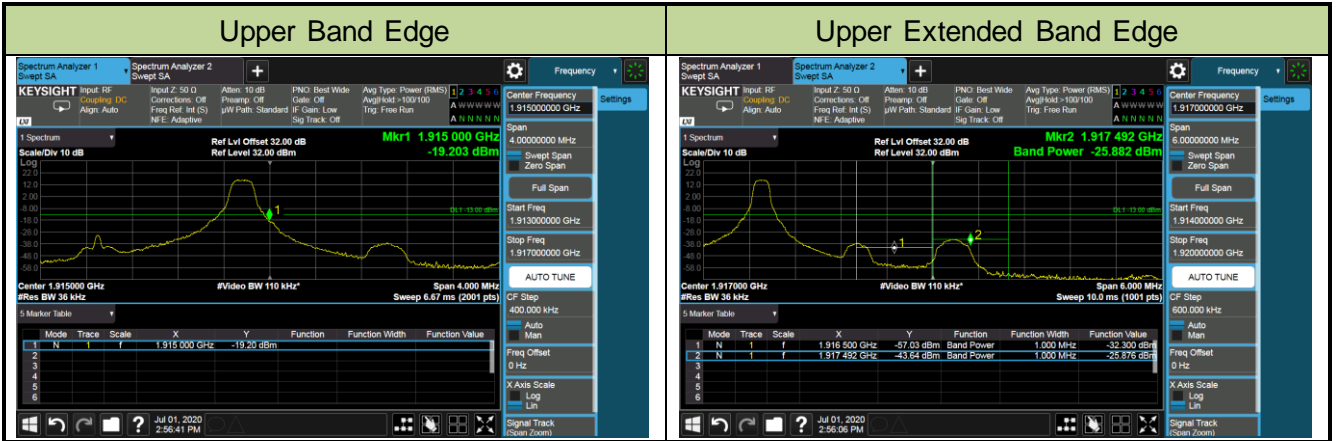

5.5.5. Test Result

Product	LTE-A Cat 12 M.2 Module	Test Engineer	Candy Luo
Test Date	2020/07/01	Test Site	SR6
Test Band	Band 2/25	Test Result	Pass

1.4MHz Channel Bandwidth - 1RB

Lower Band Edge

Lower Extended Band Edge

Upper Band Edge

Upper Extended Band Edge

3MHz Channel Bandwidth - 1RB

Lower Band Edge

Lower Extended Band Edge

5MHz Channel Bandwidth - 1RB

Lower Band Edge

Lower Extended Band Edge

Upper Band Edge

Upper Extended Band Edge

10MHz Channel Bandwidth - 1RB

Lower Band Edge

Lower Extended Band Edge

Upper Band Edge

Upper Extended Band Edge

15MHz Channel Bandwidth - 1RB

Lower Band Edge

Lower Extended Band Edge

Upper Band Edge

Upper Extended Band Edge

20MHz Channel Bandwidth - 1RB

Lower Band Edge

Lower Extended Band Edge

Upper Band Edge