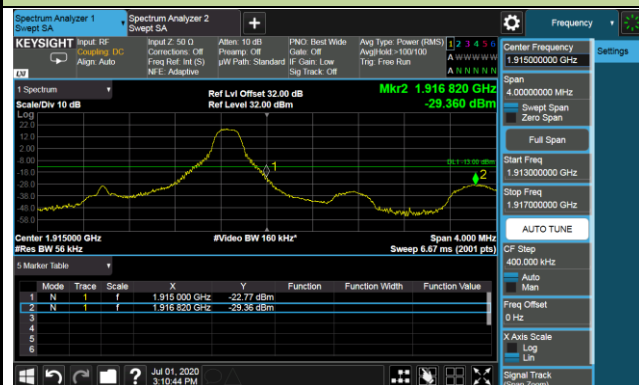

5.5.5. Test Result

Product	LTE-A Cat 12 M.2 Module	Test Engineer	Candy Luo
Test Date	2020/07/01	Test Site	SR6
Test Band	Band 2/25	Test Result	Pass

1.4MHz Channel Bandwidth - 1RB

Lower Band Edge

Lower Extended Band Edge

Upper Band Edge

Upper Extended Band Edge

3MHz Channel Bandwidth - 1RB

Lower Band Edge

Lower Extended Band Edge

5MHz Channel Bandwidth - 1RB

Lower Band Edge

Lower Extended Band Edge

Upper Band Edge

Upper Extended Band Edge

10MHz Channel Bandwidth - 1RB

Lower Band Edge

Lower Extended Band Edge

Upper Band Edge

Upper Extended Band Edge

15MHz Channel Bandwidth - 1RB

Lower Band Edge

Lower Extended Band Edge

Upper Band Edge

Upper Extended Band Edge

20MHz Channel Bandwidth - 1RB

Lower Band Edge

Lower Extended Band Edge

Upper Band Edge