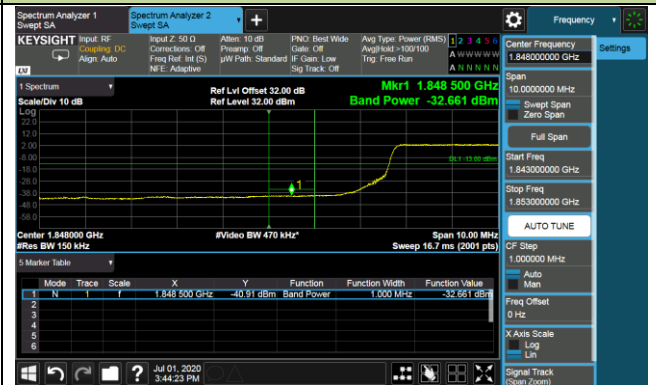

10MHz Channel Bandwidth - Full RB

Lower Band Edge

Lower Extended Band Edge

Upper Band Edge

Upper Extended Band Edge

15MHz Channel Bandwidth - Full RB

Lower Band Edge

Lower Extended Band Edge

Upper Band Edge

Upper Extended Band Edge

20MHz Channel Bandwidth - Full RB

Lower Band Edge

Lower Extended Band Edge

Upper Band Edge

Upper Extended Band Edge

Product	LTE-A Cat 12 M.2 Module	Test Engineer	Candy Luo
Test Date	2020/07/01	Test Site	SR6
Test Band	Band 2	Test Result	Pass