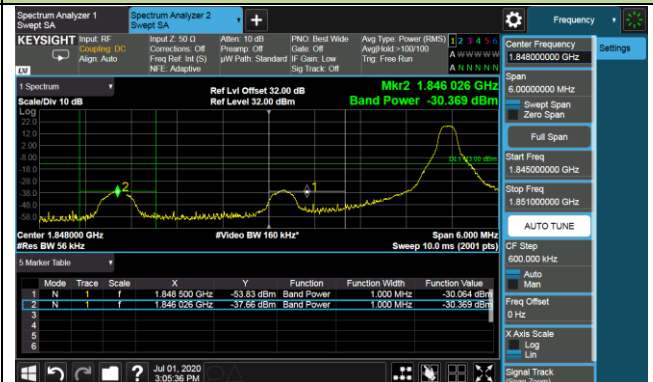

5.5.5. Test Result

Product	LTE-A Cat 12 M.2 Module	Test Engineer	Candy Luo
Test Date	2020/07/01	Test Site	SR6
Test Band	Band 2/25	Test Result	Pass

1.4MHz Channel Bandwidth - 1RB

Lower Band Edge

Lower Extended Band Edge

Upper Band Edge

Upper Extended Band Edge

3MHz Channel Bandwidth - 1RB

Lower Band Edge

Lower Extended Band Edge

5MHz Channel Bandwidth - 1RB

Lower Band Edge

Lower Extended Band Edge

Upper Band Edge

Upper Extended Band Edge

10MHz Channel Bandwidth - 1RB

Lower Band Edge

Lower Extended Band Edge

Upper Band Edge

Upper Extended Band Edge

15MHz Channel Bandwidth - 1RB

Lower Band Edge

Lower Extended Band Edge

Upper Band Edge

Upper Extended Band Edge

20MHz Channel Bandwidth - 1RB

Lower Band Edge

Lower Extended Band Edge

Upper Band Edge