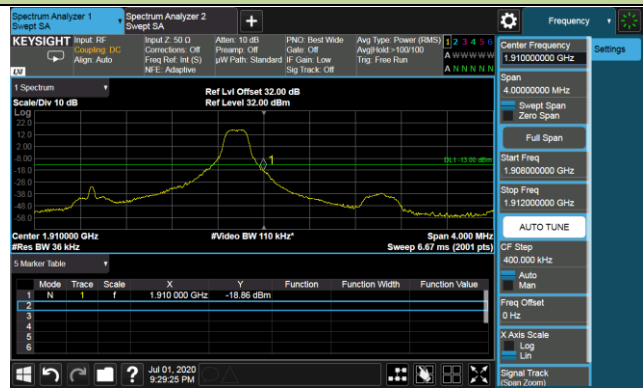

Upper Band Edge

Upper Extended Band Edge

20MHz Channel Bandwidth - Full RB

Lower Band Edge

Lower Extended Band Edge

Upper Band Edge

Upper Extended Band Edge

Product	LTE-A Cat 12 M.2 Module	Test Engineer	Candy Luo
Test Date	2020/07/01	Test Site	SR6
Test Band	Band 2	Test Result	Pass

1.4MHz Channel Bandwidth - 1RB

Upper Band Edge

Upper Extended Band Edge

3MHz Channel Bandwidth - 1RB

Upper Band Edge

Upper Extended Band Edge

5MHz Channel Bandwidth - 1RB

Upper Band Edge

Upper Extended Band Edge