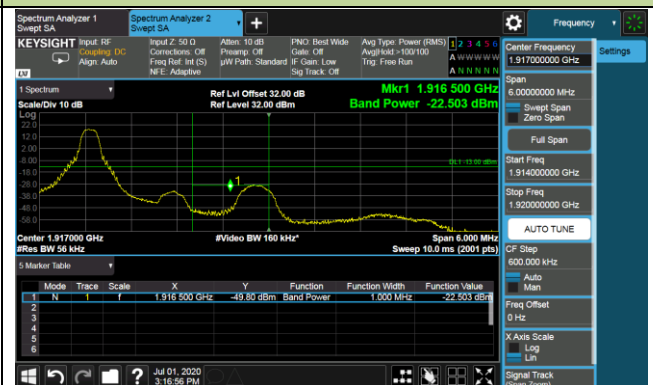

5.5.5. Test Result

Product	LTE-A Cat 12 M.2 Module	Test Engineer	Candy Luo
Test Date	2020/07/01	Test Site	SR6
Test Band	Band 2/25	Test Result	Pass

1.4MHz Channel Bandwidth - 1RB

Lower Band Edge

Lower Extended Band Edge

Upper Band Edge

Upper Extended Band Edge

3MHz Channel Bandwidth - 1RB

Lower Band Edge

Lower Extended Band Edge

5MHz Channel Bandwidth - 1RB

Lower Band Edge

Lower Extended Band Edge

Upper Band Edge

Upper Extended Band Edge

10MHz Channel Bandwidth - 1RB

Lower Band Edge

Lower Extended Band Edge

Upper Band Edge

Upper Extended Band Edge

15MHz Channel Bandwidth - 1RB

Lower Band Edge

Lower Extended Band Edge

Upper Band Edge

Upper Extended Band Edge

20MHz Channel Bandwidth - 1RB

Lower Band Edge

Lower Extended Band Edge

Upper Band Edge