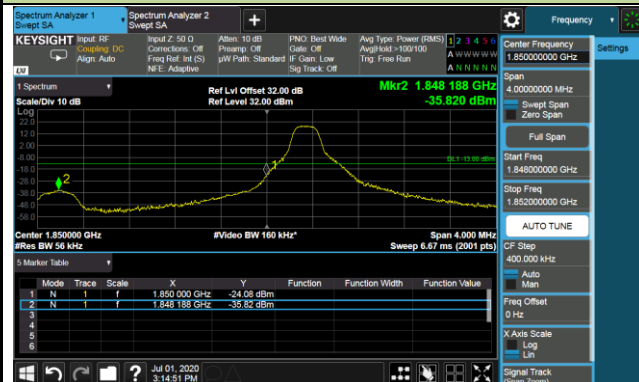

5.5.5. Test Result

Product	LTE-A Cat 12 M.2 Module	Test Engineer	Candy Luo
Test Date	2020/07/01	Test Site	SR6
Test Band	Band 2/25	Test Result	Pass

1.4MHz Channel Bandwidth - 1RB

Lower Band Edge

Lower Extended Band Edge

Upper Band Edge

Upper Extended Band Edge

3MHz Channel Bandwidth - 1RB

Lower Band Edge

Lower Extended Band Edge

5MHz Channel Bandwidth - 1RB

Lower Band Edge

Lower Extended Band Edge

Upper Band Edge

Upper Extended Band Edge

10MHz Channel Bandwidth - 1RB

Lower Band Edge

Lower Extended Band Edge

Upper Band Edge

Upper Extended Band Edge

15MHz Channel Bandwidth - 1RB

Lower Band Edge

Lower Extended Band Edge

Upper Band Edge

Upper Extended Band Edge

20MHz Channel Bandwidth - 1RB

Lower Band Edge

Lower Extended Band Edge

Upper Band Edge