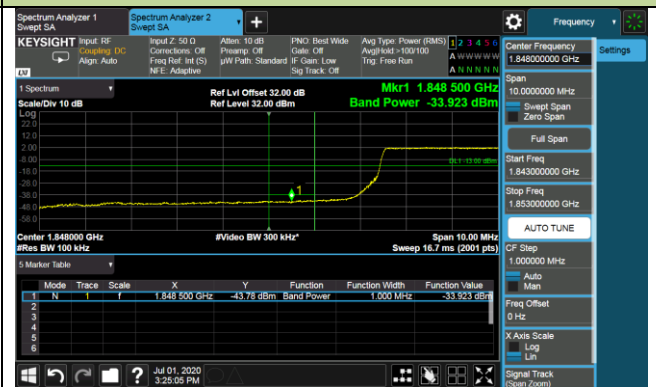

Upper Extended Band Edge

1.4MHz Channel Bandwidth - Full RB

Lower Band Edge

Lower Extended Band Edge

Upper Band Edge

Upper Extended Band Edge

3MHz Channel Bandwidth - Full RB

Lower Band Edge

Lower Extended Band Edge

Upper Band Edge

Upper Extended Band Edge

5MHz Channel Bandwidth - Full RB

Lower Band Edge

Lower Extended Band Edge

Upper Band Edge

Upper Extended Band Edge

10MHz Channel Bandwidth - Full RB

Lower Band Edge

Lower Extended Band Edge

Upper Band Edge

Upper Extended Band Edge

15MHz Channel Bandwidth - Full RB

Lower Band Edge

Lower Extended Band Edge

Upper Band Edge

Upper Extended Band Edge

20MHz Channel Bandwidth - Full RB

Lower Band Edge

Lower Extended Band Edge

Upper Band Edge

Upper Extended Band Edge

Product	LTE-A Cat 12 M.2 Module	Test Engineer	Candy Luo
Test Date	2020/07/01	Test Site	SR6
Test Band	Band 2	Test Result	Pass