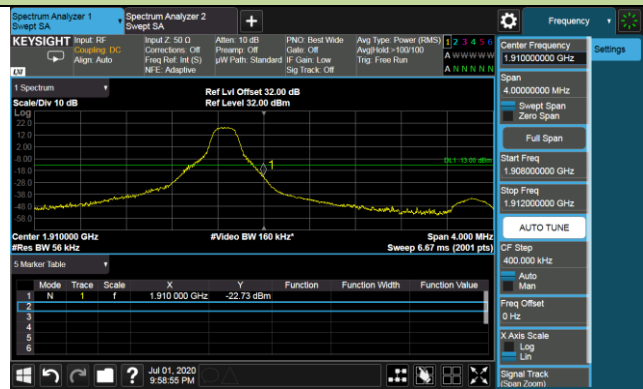

Upper Band Edge

Upper Extended Band Edge

20MHz Channel Bandwidth - Full RB

Lower Band Edge

Lower Extended Band Edge

Upper Band Edge

Upper Extended Band Edge

Product	LTE-A Cat 12 M.2 Module	Test Engineer	Candy Luo
Test Date	2020/07/01	Test Site	SR6
Test Band	Band 2	Test Result	Pass

1.4MHz Channel Bandwidth - 1RB

Upper Band Edge

Upper Extended Band Edge

3MHz Channel Bandwidth - 1RB

Upper Band Edge

Upper Extended Band Edge

5MHz Channel Bandwidth - 1RB

Upper Band Edge

Upper Extended Band Edge