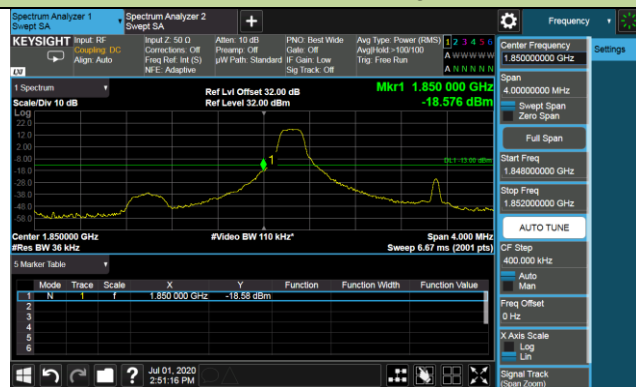

5.5.5. Test Result

Product	LTE-A Cat 12 M.2 Module	Test Engineer	Candy Luo
Test Date	2020/07/01	Test Site	SR6
Test Band	Band 2/25	Test Result	Pass

1.4MHz Channel Bandwidth - 1RB

Lower Band Edge

Lower Extended Band Edge

Upper Band Edge

Upper Extended Band Edge

3MHz Channel Bandwidth - 1RB

Lower Band Edge

Lower Extended Band Edge

5MHz Channel Bandwidth - 1RB

Lower Band Edge

Lower Extended Band Edge

Upper Band Edge

Upper Extended Band Edge

10MHz Channel Bandwidth - 1RB

Lower Band Edge

Lower Extended Band Edge

Upper Band Edge

Upper Extended Band Edge

15MHz Channel Bandwidth - 1RB

Lower Band Edge

Lower Extended Band Edge

Upper Band Edge

Upper Extended Band Edge

20MHz Channel Bandwidth - 1RB

Lower Band Edge

Lower Extended Band Edge

Upper Band Edge