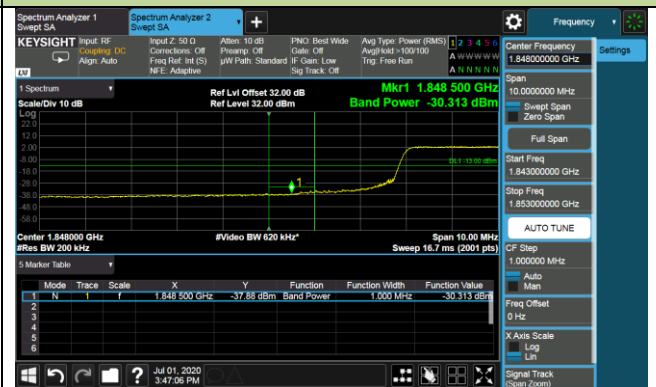

10MHz Channel Bandwidth - Full RB

Lower Band Edge

Lower Extended Band Edge

Upper Band Edge

Upper Extended Band Edge

15MHz Channel Bandwidth - Full RB

Lower Band Edge

Lower Extended Band Edge

Upper Band Edge

Upper Extended Band Edge

20MHz Channel Bandwidth - Full RB

Lower Band Edge

Lower Extended Band Edge

Upper Band Edge

Upper Extended Band Edge

Product	LTE-A Cat 12 M.2 Module	Test Engineer	Candy Luo
Test Date	2020/07/01	Test Site	SR6
Test Band	Band 2	Test Result	Pass

1.4MHz Channel Bandwidth - 1RB

Upper Band Edge

Upper Extended Band Edge

3MHz Channel Bandwidth - 1RB

Upper Band Edge

Upper Extended Band Edge

5MHz Channel Bandwidth - 1RB

Upper Band Edge