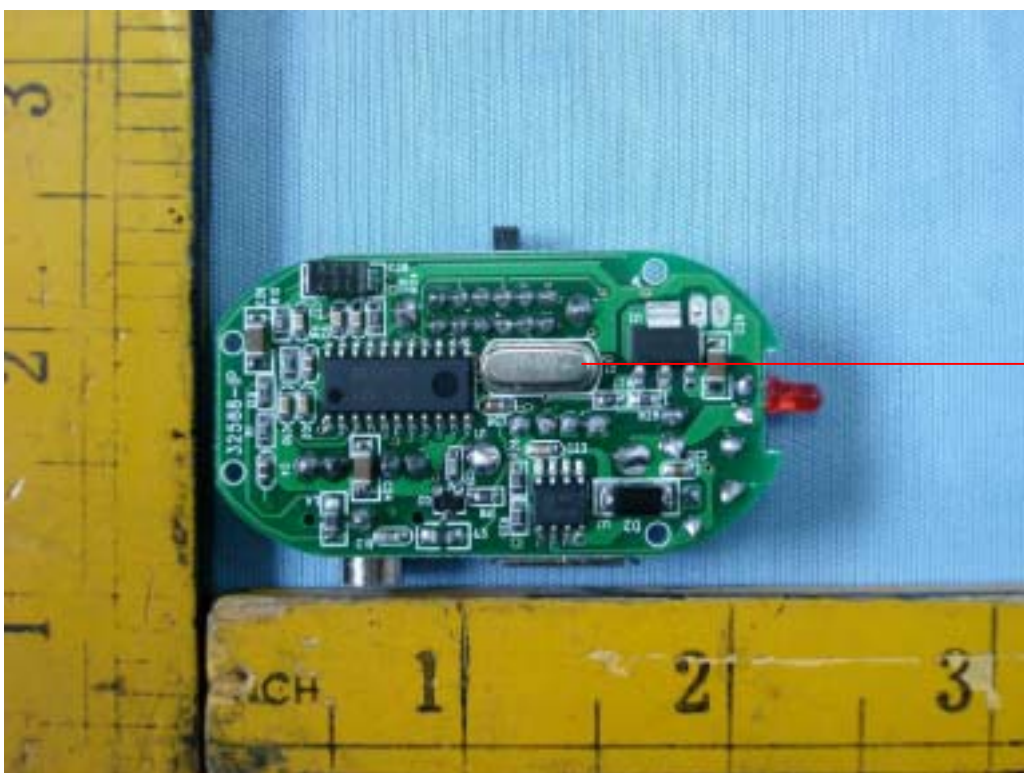

PHOTO OF EUT

Model : 32588

Inside View of EUT

Full View of RF module

PHOTO OF EUT

Model : 32588

Full View of Component Side

7.6MHz

Full View of Solder Side