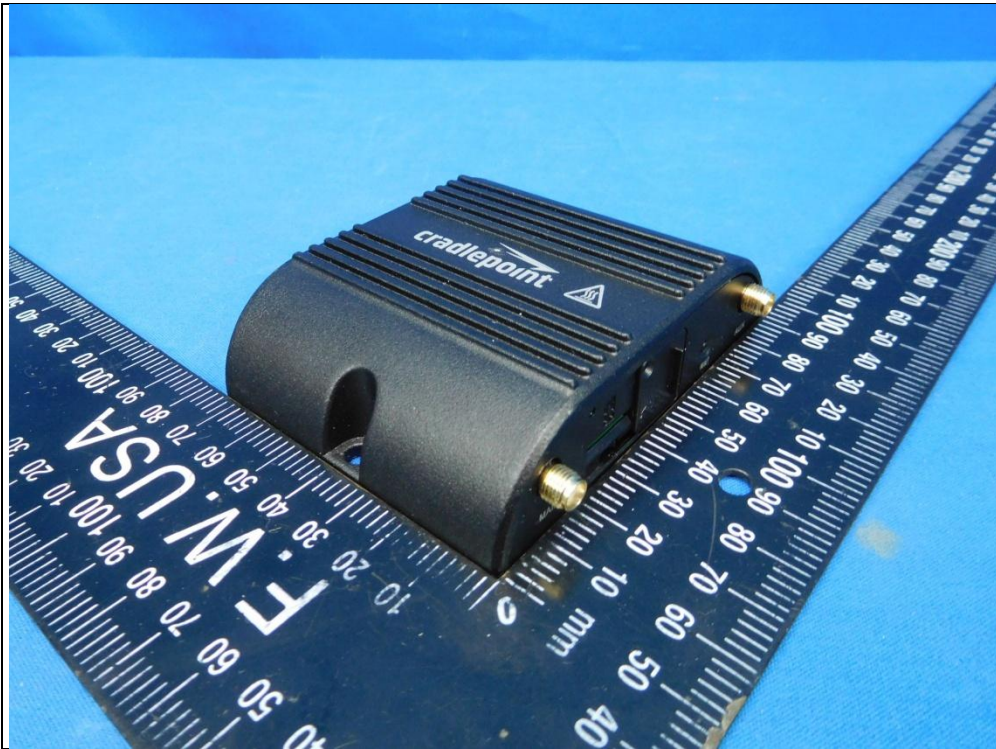

CONSTRUCTION PHOTOS OF EUT

Model: S3A748A

Model: S3A749A

WLAN Antenna

LTE Antenna
Ant. Set 1

LTE Antenna
Ant. Set 2

Brand: UMEC; Model No.: UP0121M-12PA

Brand: LEI; Model No.: MU12AY120100-A1