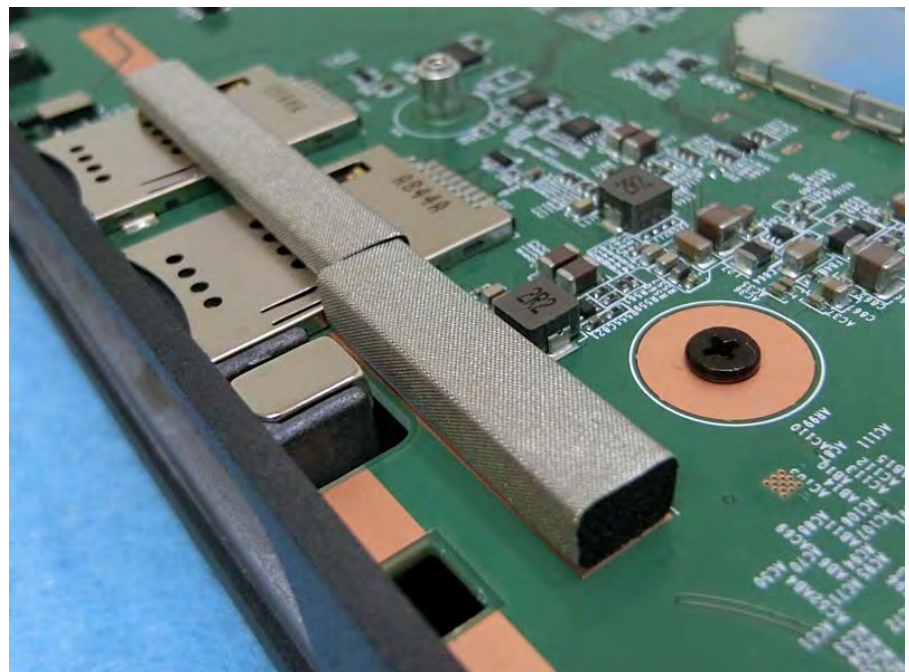

Brand Name: Cradlepoint Model Name: S5A950A

Battery