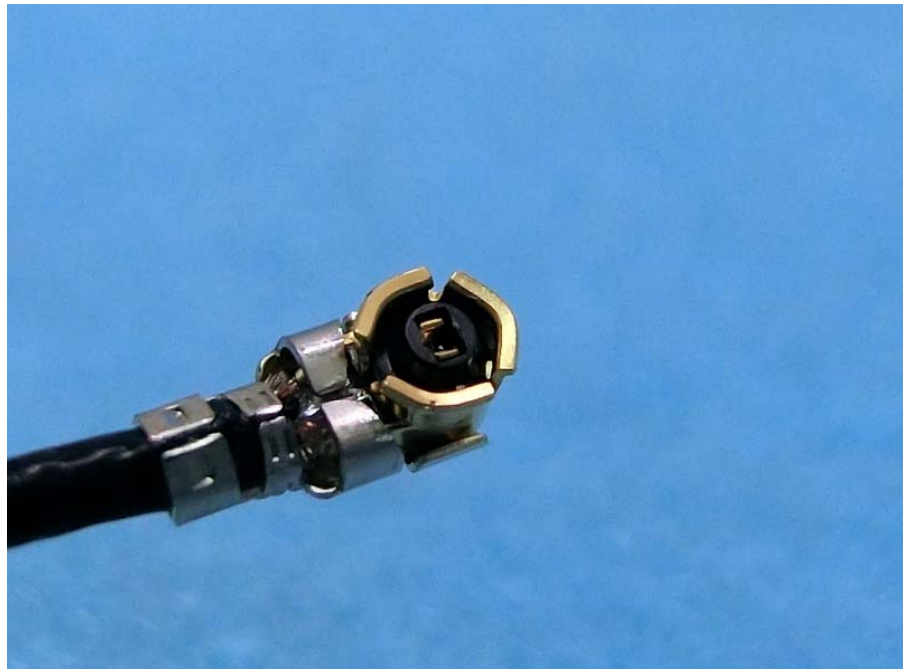

Brand Name: Cradlepoint Model Name: S5A950A

Battery