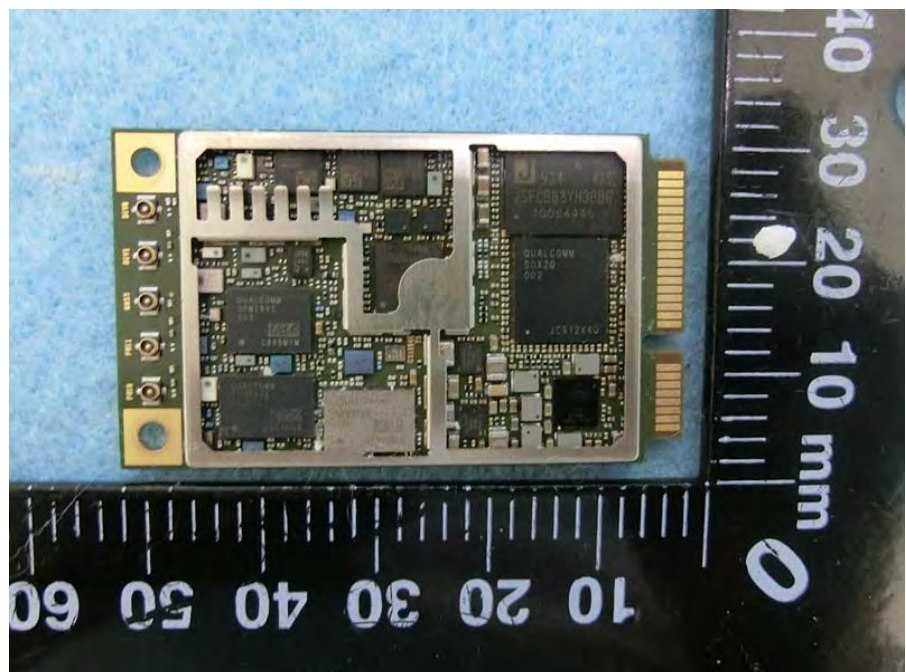

Brand Name: Cradlepoint Model Name: S5A950A

Battery