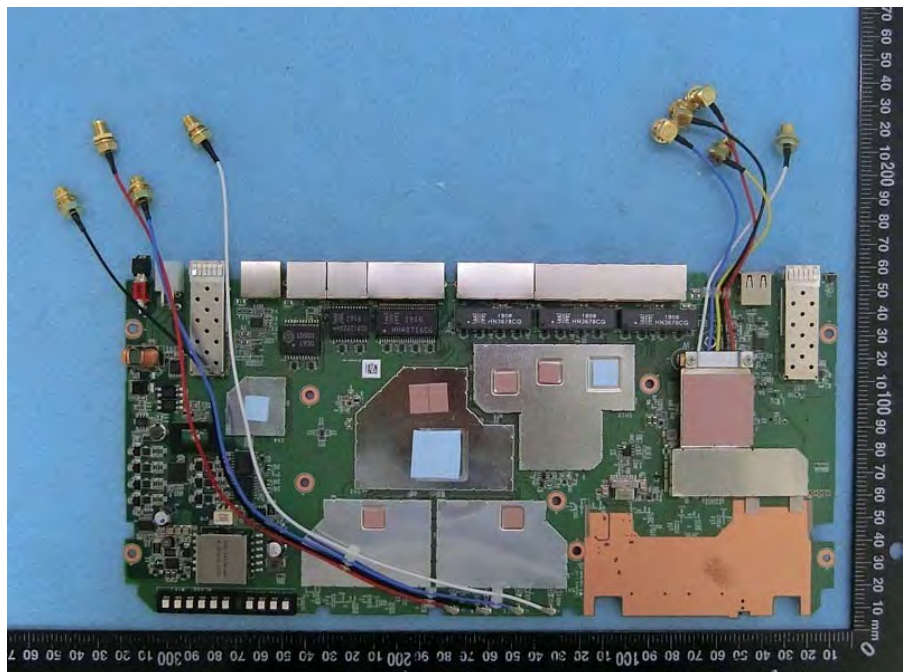

Brand Name: Cradlepoint Model Name: S5A950A

Battery