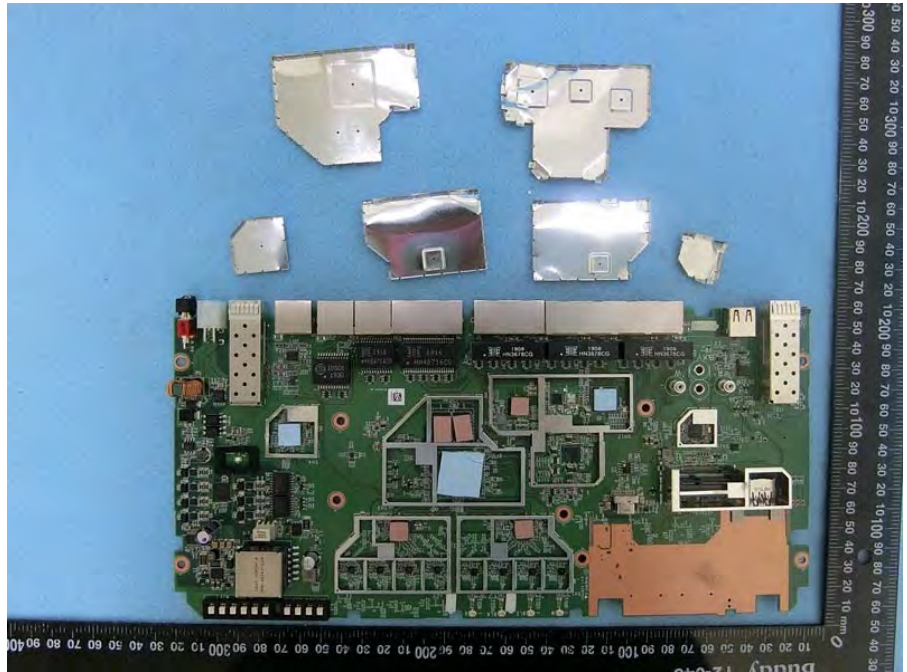

Brand Name: Cradlepoint Model Name: S5A950A

Battery