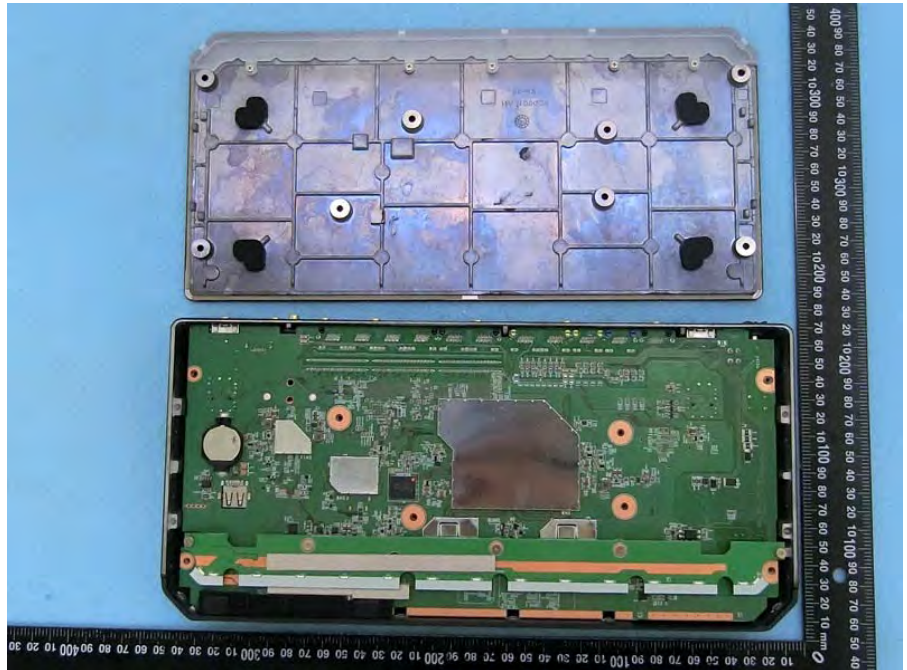

Brand Name: Cradlepoint Model Name: S5A950A

Battery