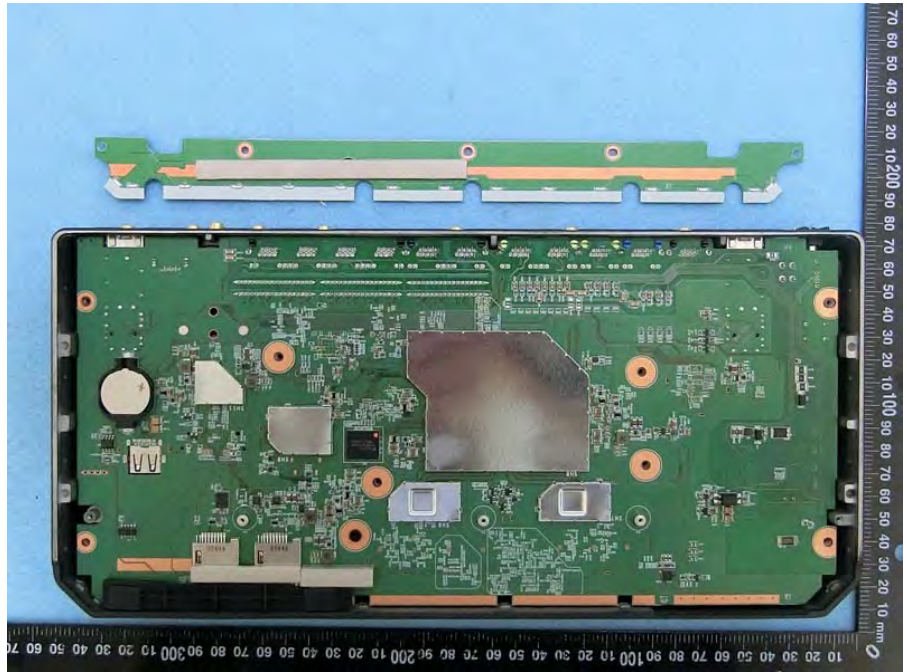

Brand Name: Cradlepoint Model Name: S5A950A

Battery