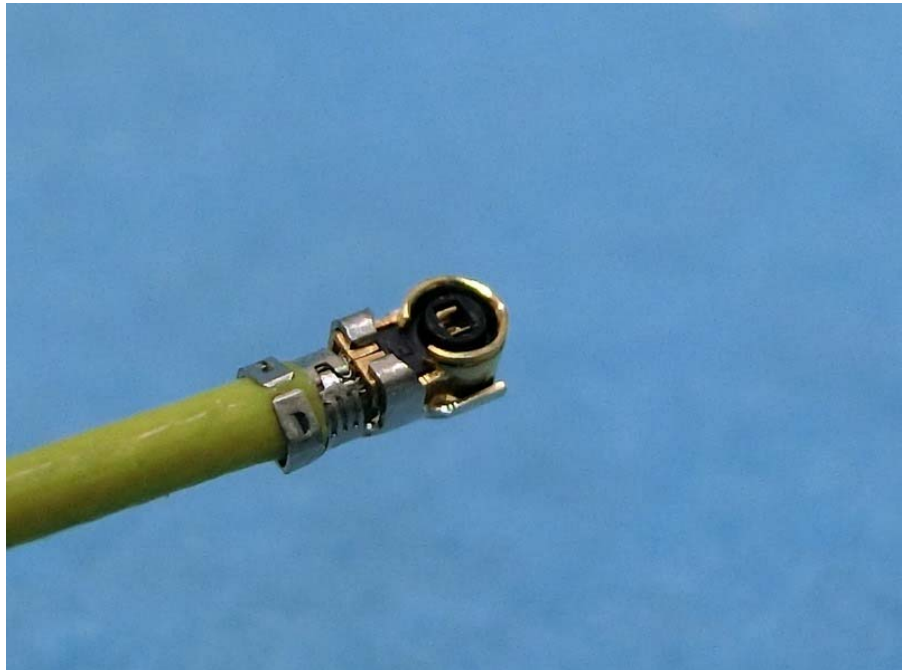

Brand Name: Cradlepoint Model Name: S5A950A

Battery