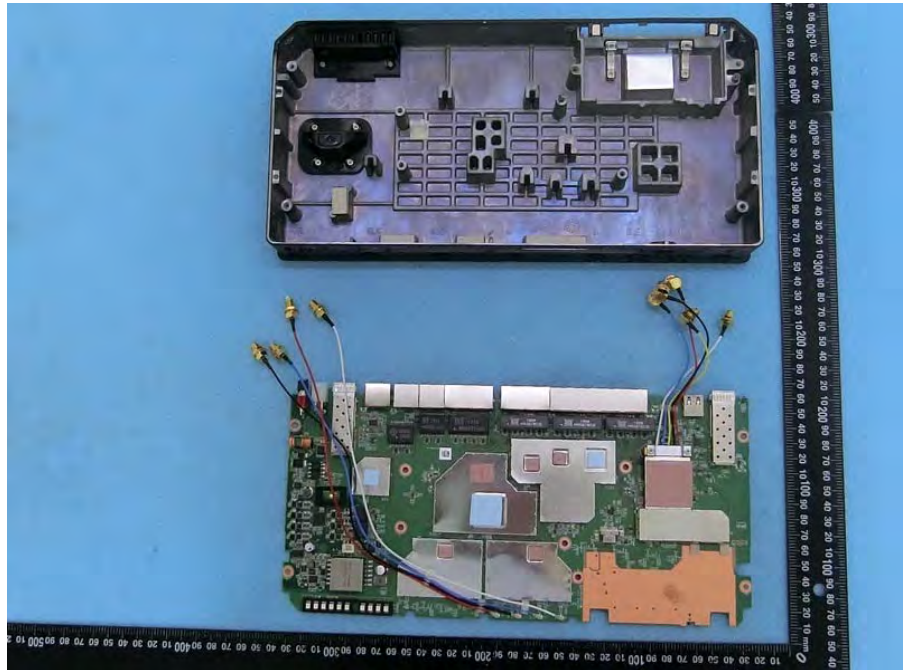

Brand Name: Cradlepoint Model Name: S5A950A

Battery