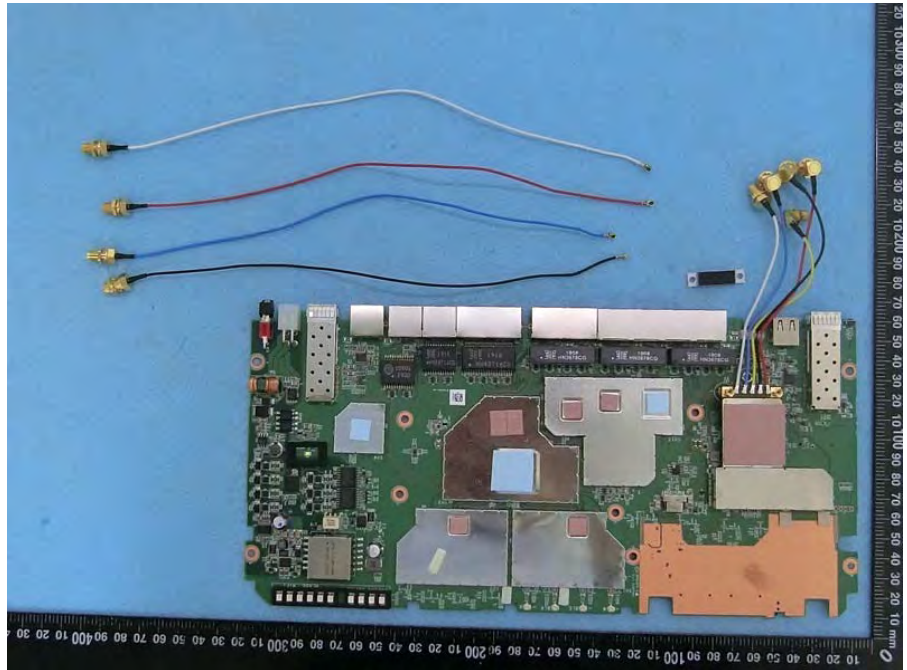

Brand Name: Cradlepoint Model Name: S5A950A

Battery