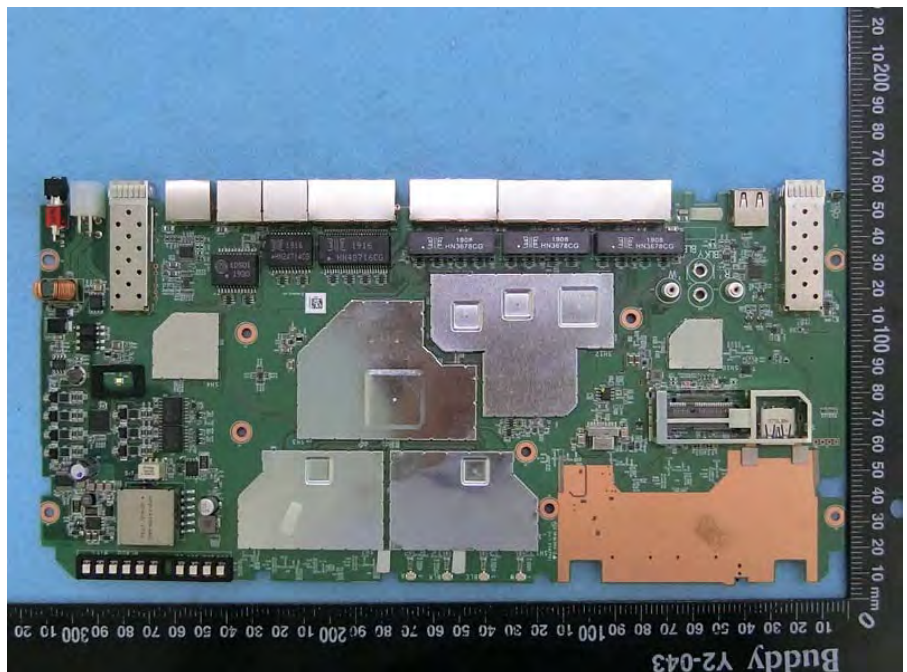

Brand Name: Cradlepoint Model Name: S5A950A

Battery