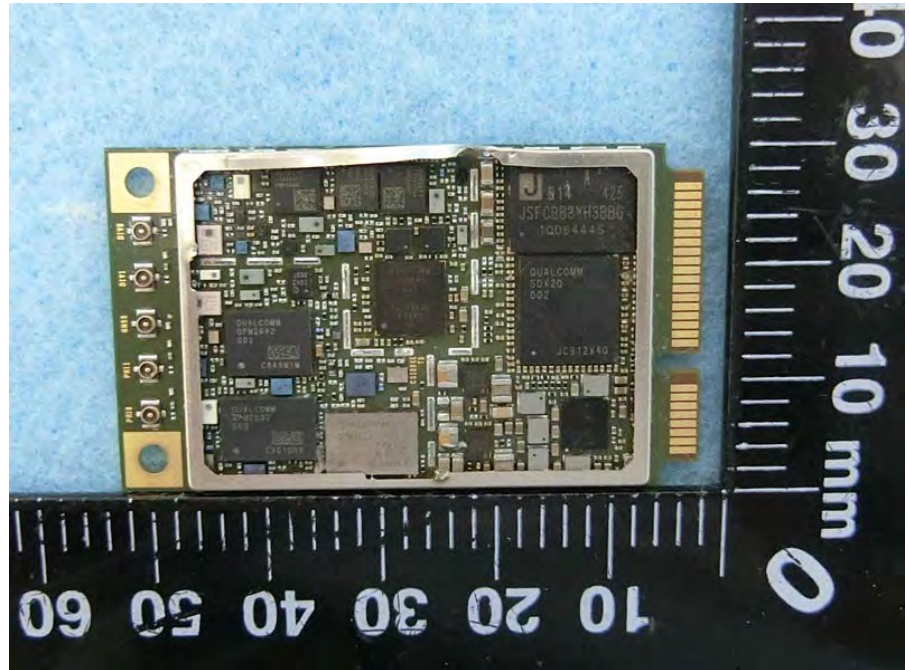

Brand Name: Cradlepoint Model Name: S5A950A

Battery