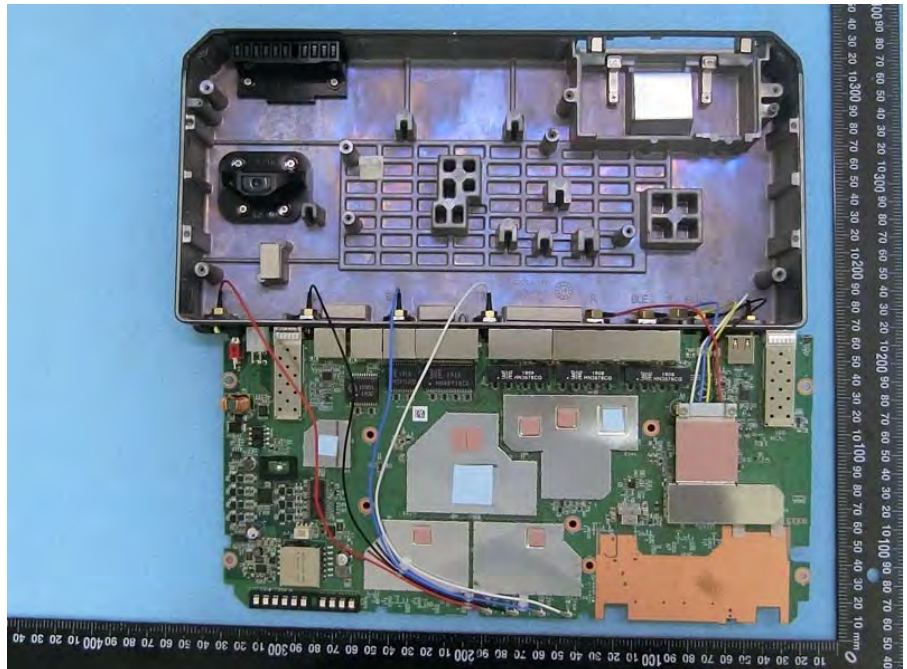

Brand Name: Cradlepoint Model Name: S5A950A

Battery