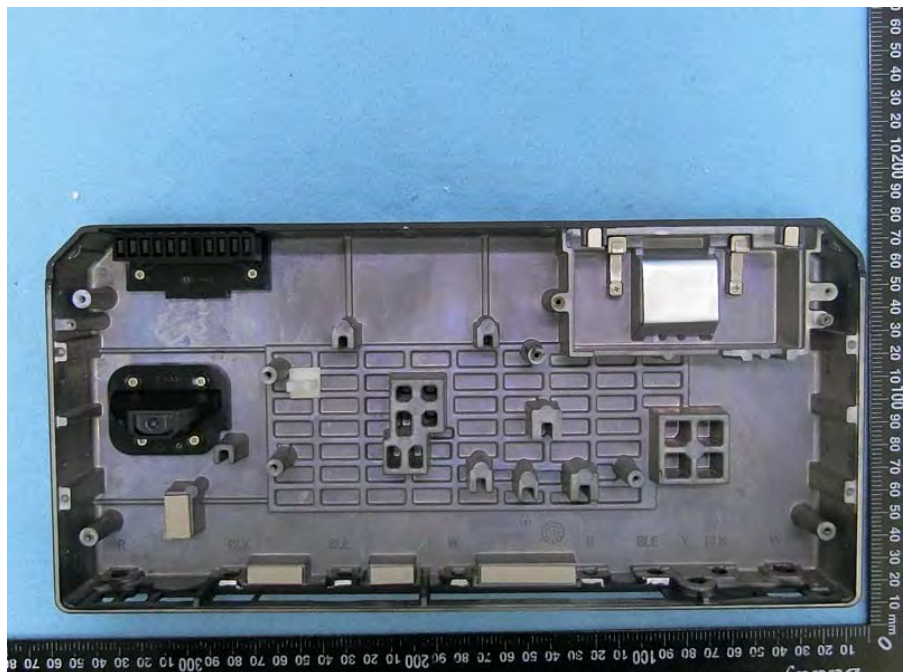

Brand Name: Cradlepoint Model Name: S5A950A

Battery