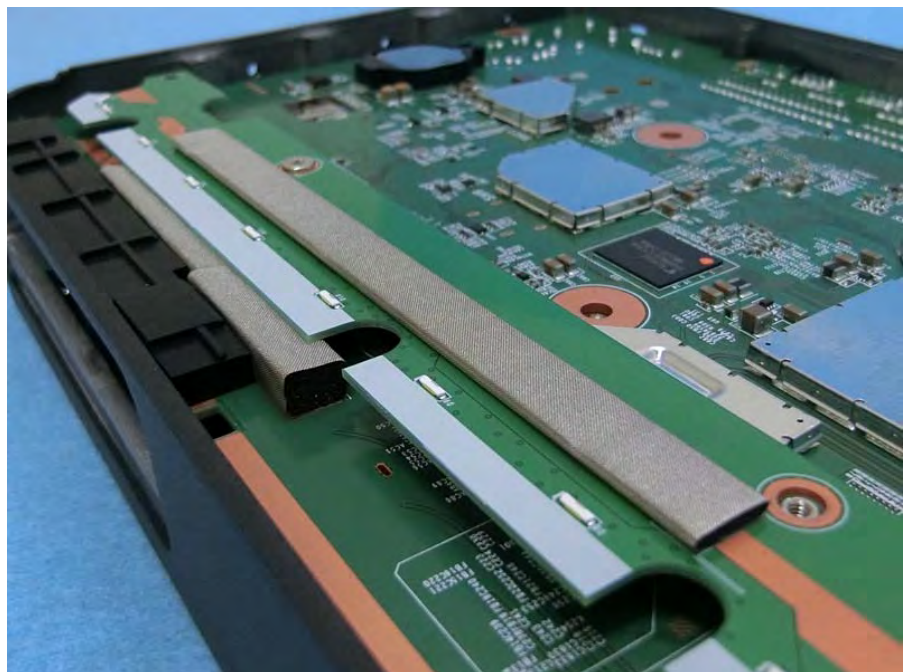

Brand Name: Cradlepoint Model Name: S5A950A

Battery