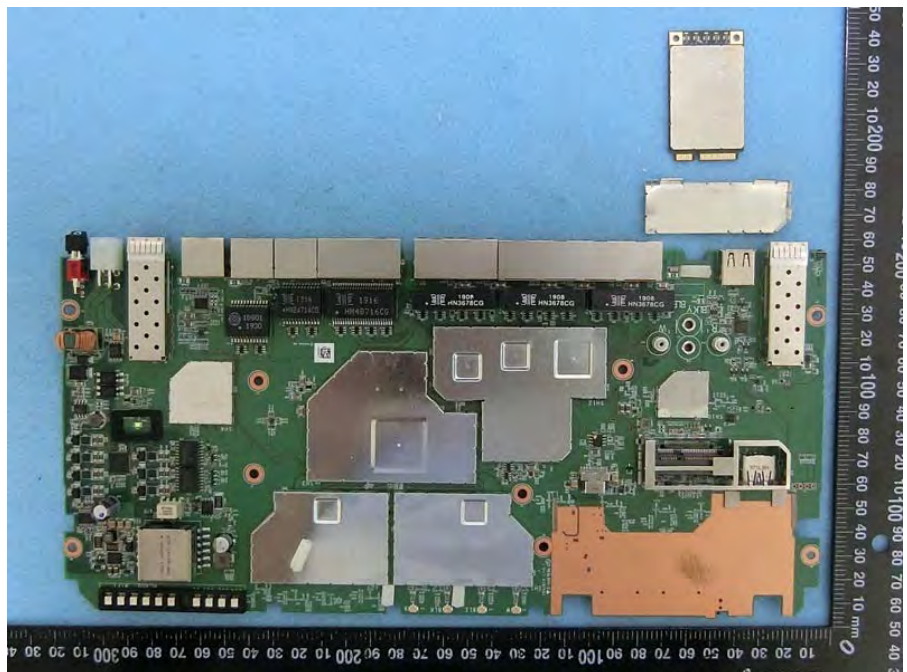

Brand Name: Cradlepoint Model Name: S5A950A

Battery