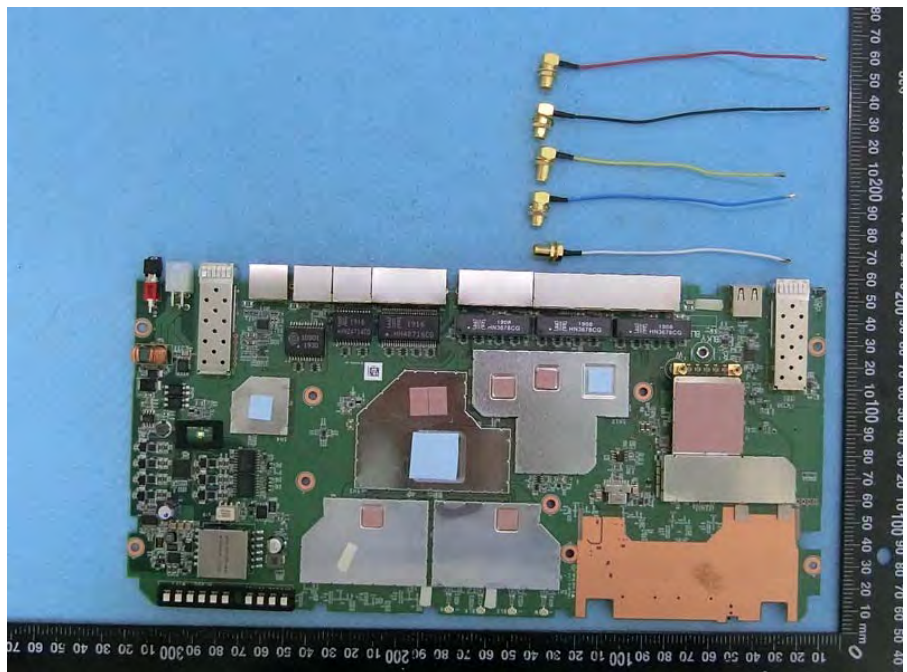

Brand Name: Cradlepoint Model Name: S5A950A

Battery