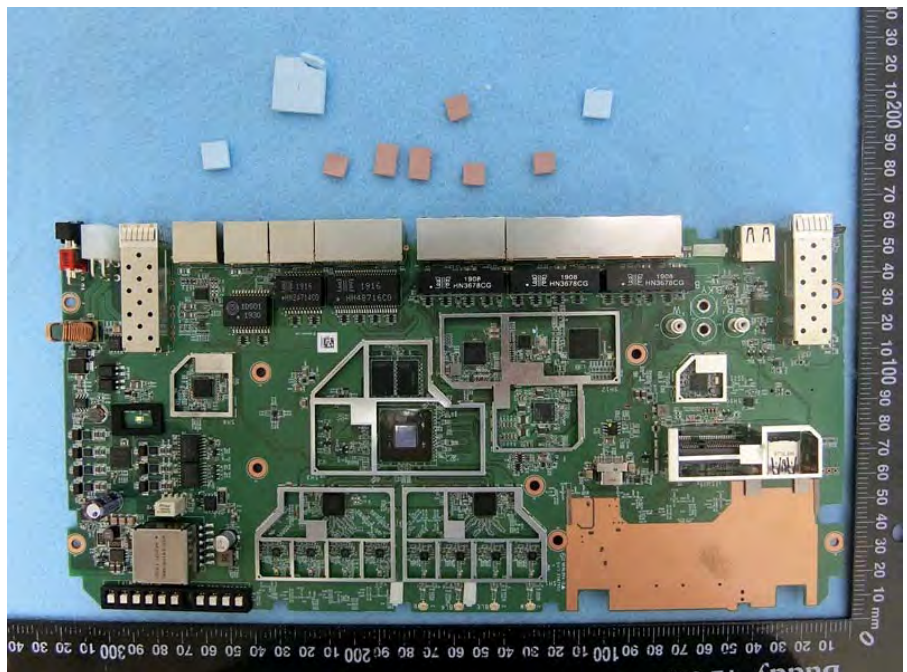

Brand Name: Cradlepoint Model Name: S5A950A

Battery