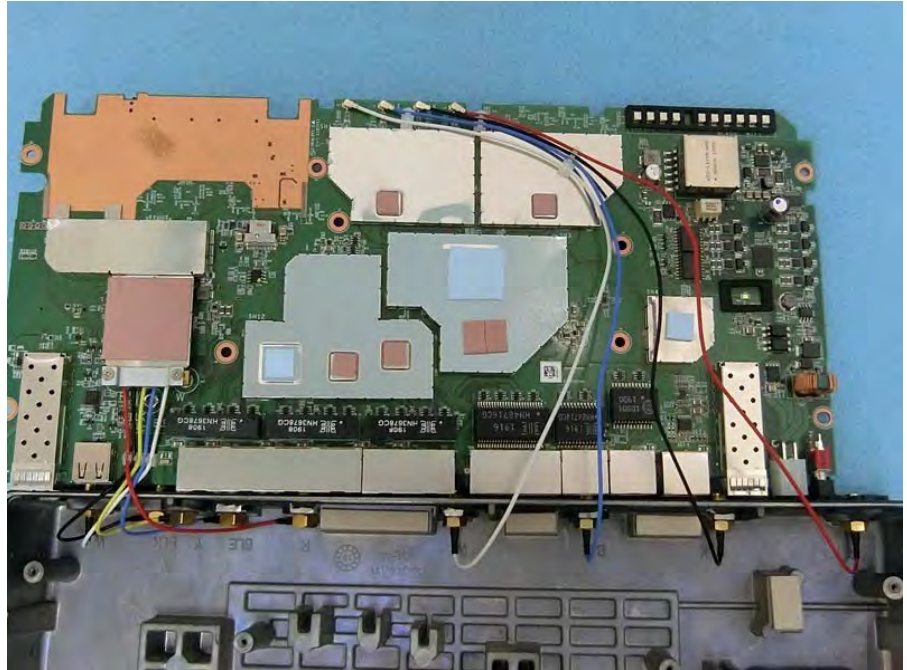

Brand Name: Cradlepoint Model Name: S5A950A

Battery