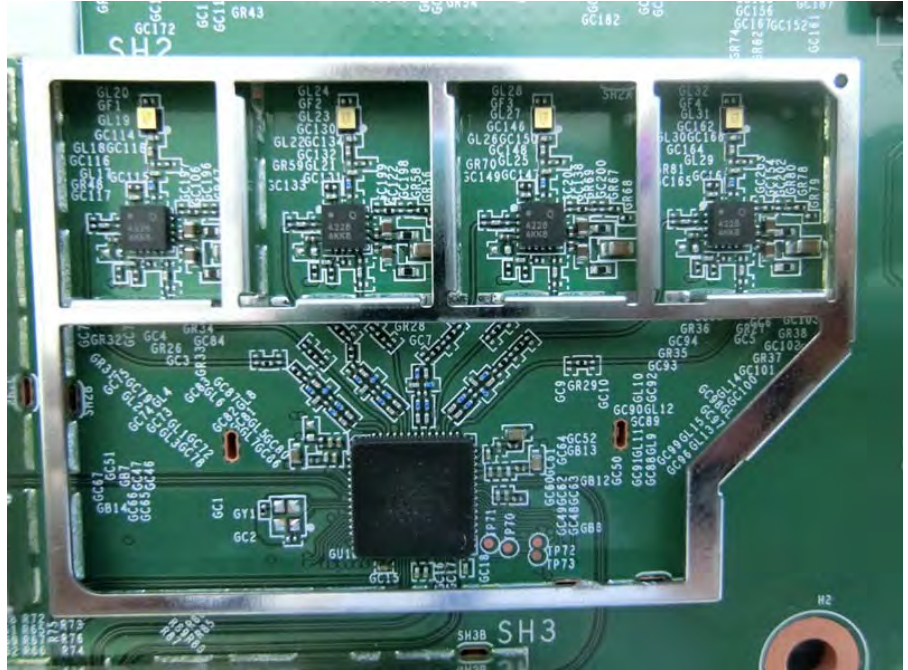

Brand Name: Cradlepoint Model Name: S5A950A

Battery