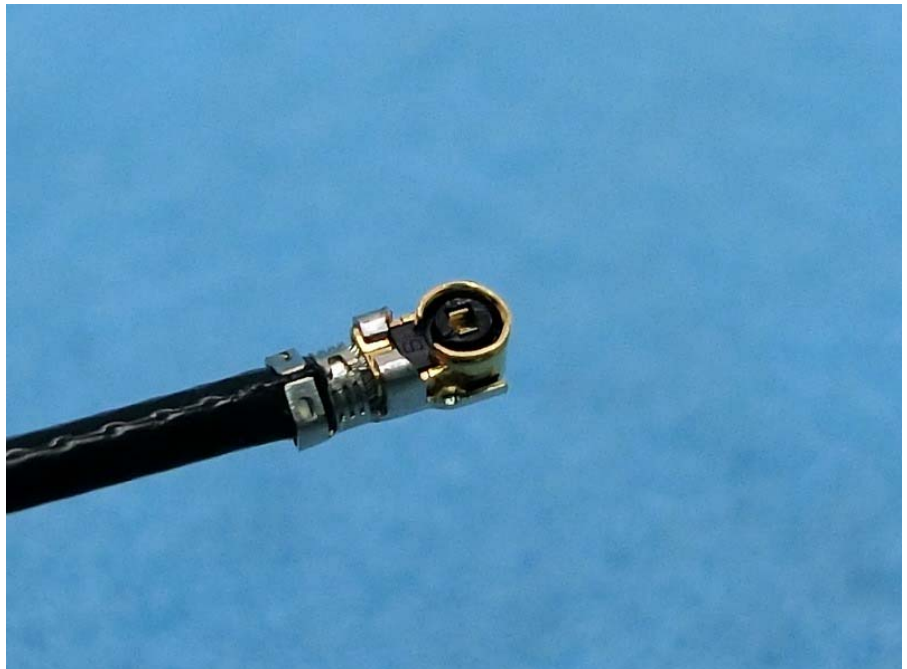

Brand Name: Cradlepoint Model Name: S5A950A

Battery