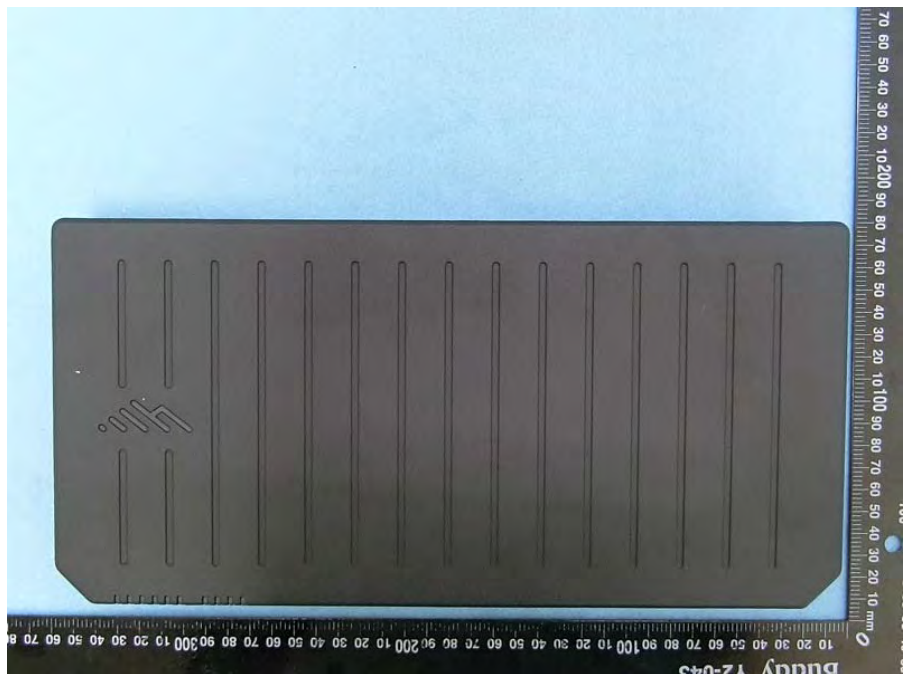

Brand Name: Cradlepoint Model Name: S5A950A

Adapter 1

Adapter 2

Power cable

WLAN Ant.

WWAN Ant.