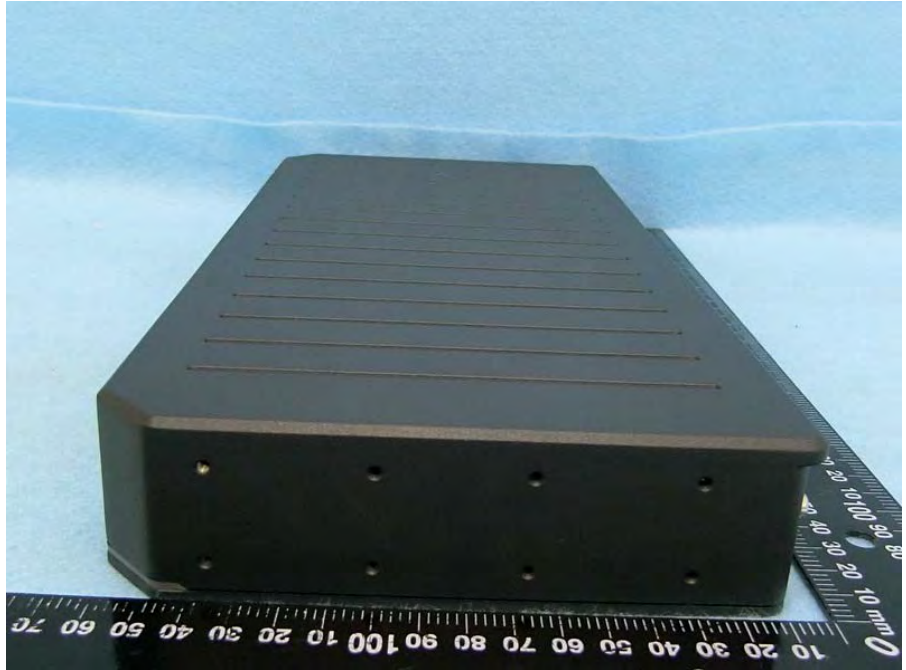

Brand Name: Cradlepoint Model Name: S5A950A

Adapter 1

Adapter 2

Power cable

WLAN Ant.

WWAN Ant.