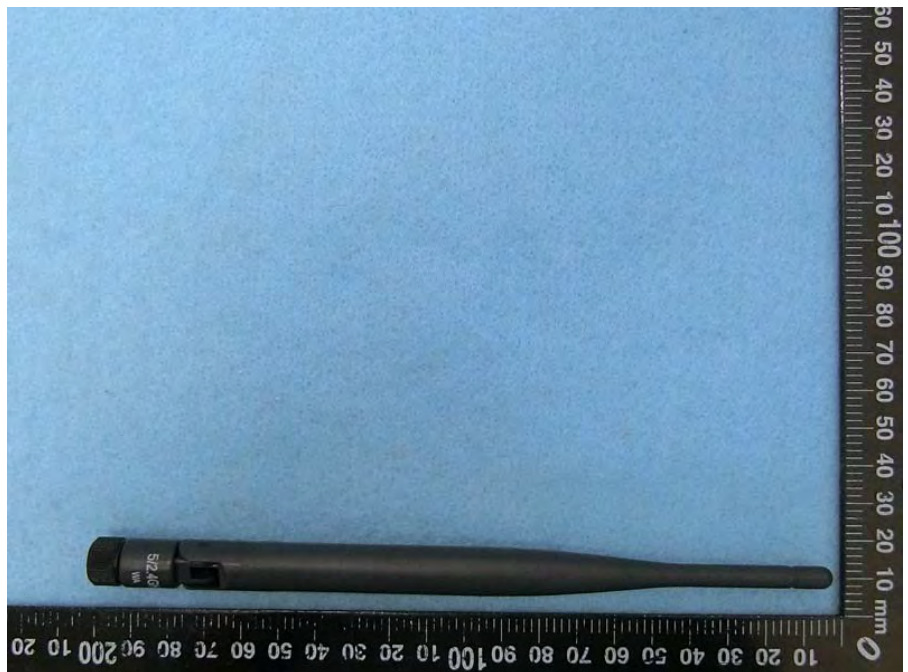

Brand Name: Cradlepoint Model Name: S5A950A

Adapter 1

Adapter 2

Power cable

WLAN Ant.

WWAN Ant.