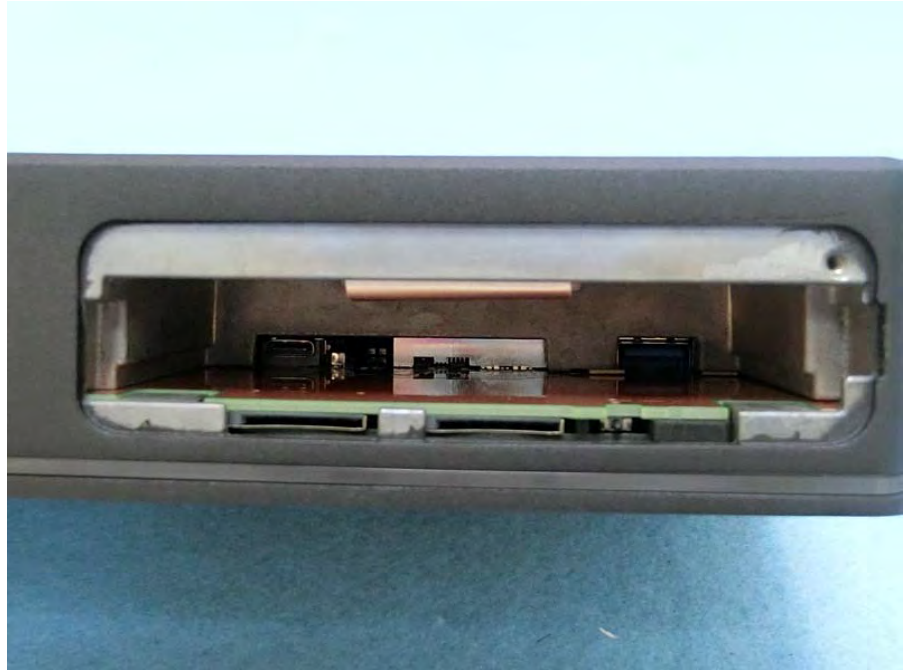

Brand Name: Cradlepoint Model Name: S5A950A

Adapter 1

Adapter 2

Power cable

WLAN Ant.

WWAN Ant.